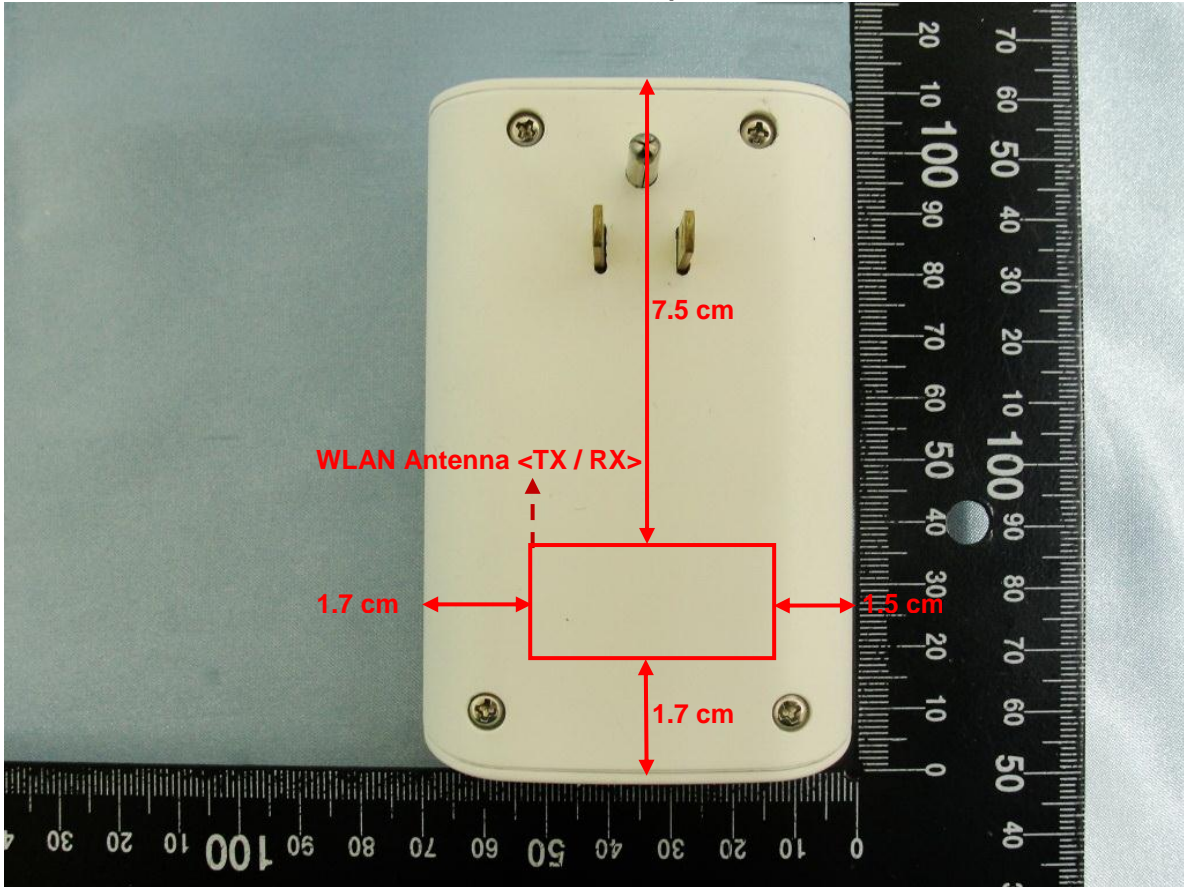

Brand Name: Ubiquiti Networks / Model Name: mPower Mini

DUT Length: 10.9 cm

DUT Width: 7.0 cm

Antenna location	Length	Width
WLAN Antenna <TX / RX>	3.8 cm	1.7 cm