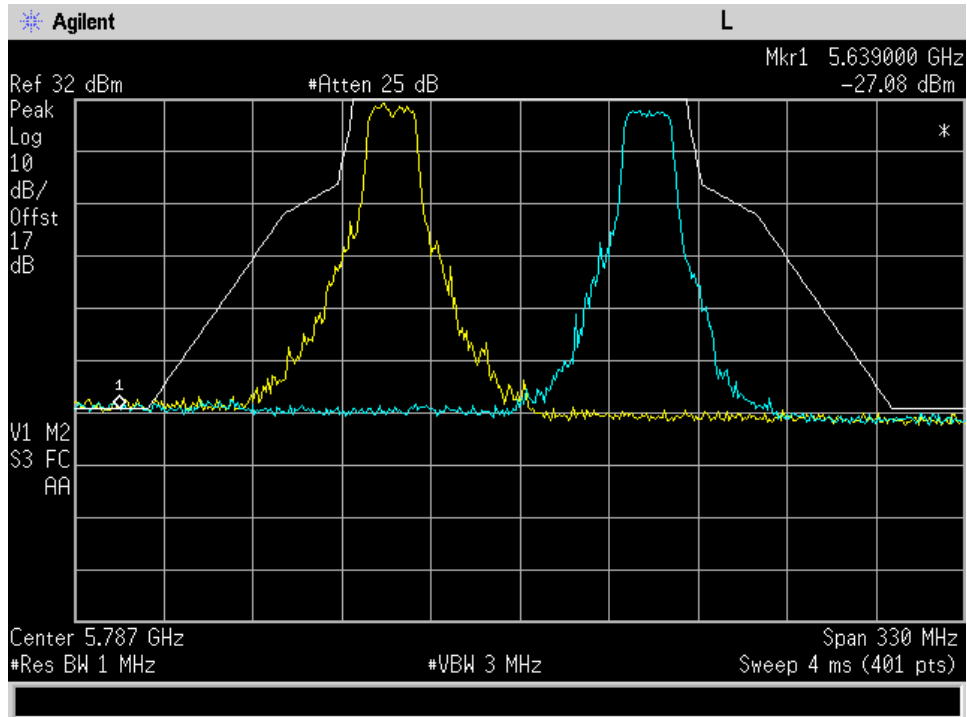

Spur_40MHz Low Ch 2.433GHz Port J7

UNII-3 Mask for Fundamental

10 Mhz Mask Low High Ch Port J4

10 Mhz Mask Low High Ch Port J7

10 Mhz Power integration Low ch Port J4

10 Mhz Power integration Low ch Port J7

20 Mhz Mask Low High Ch Port J4

20 Mhz Mask Low High Ch Port J7

20 Mhz Power integration Low ch Port J4

20 Mhz Power integration Low ch Port J7

30 Mhz Mask Low High Ch Port J4

30 Mhz Mask Low High Ch Port J7

30 Mhz Power integration Low ch Port J4

30 Mhz Power integration Low ch Port J7

40 Mhz Mask Low High Ch Port J4

40 Mhz Mask Low High Ch Port J7

40 Mhz Power integration Low ch Port J4

40 Mhz Power integration Low ch Port J7