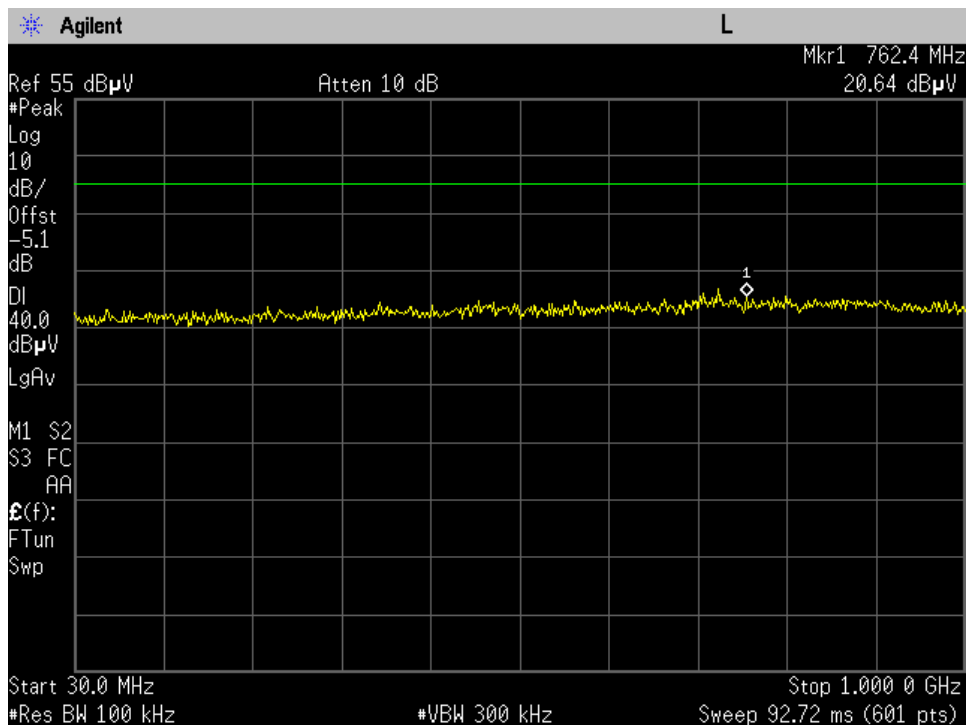

3rd Harmonic 20MHz Low Mid High Ch Port J4

40MHz High Ch 1-26.5GHz Port J4

40MHz High Ch 1-26.5GHz Port J7

40MHz High Ch 30 - 1000MHz Port J4

40MHz High Ch 30 - 1000MHz Port J7

40MHz Low Ch 1-26.5GHz Port J4

Spur_40MHz Low Ch 2.433GHz Port J7

UNII-3 Mask for Fundamental

10 Mhz Mask Low High Ch Port J4

10 Mhz Mask Low High Ch Port J7

10 Mhz Power integration Low ch Port J4

10 Mhz Power integration Low ch Port J7