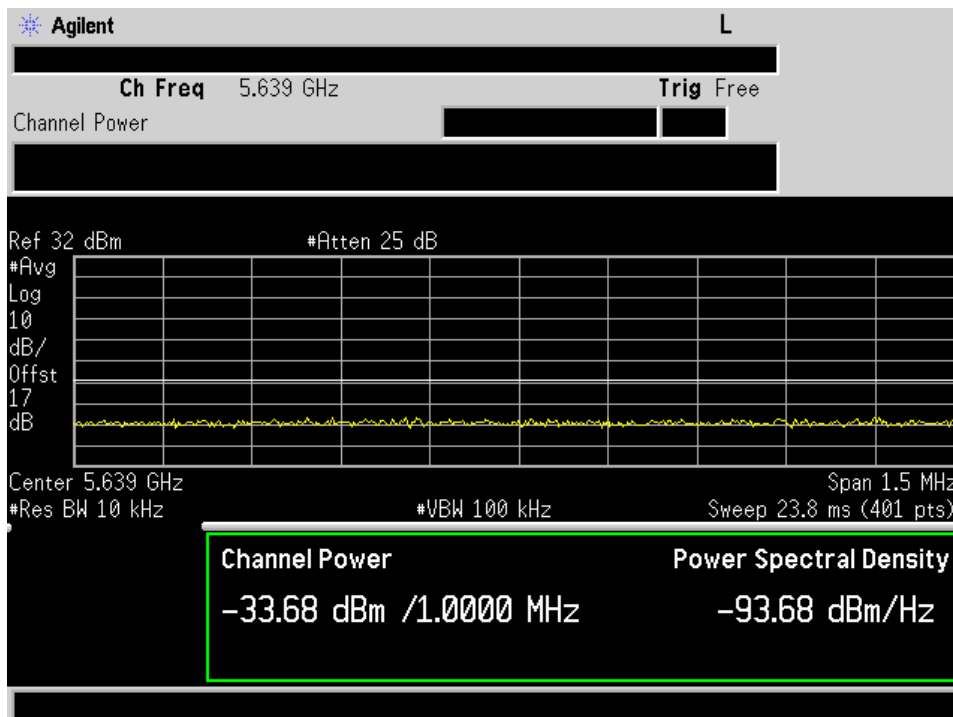

20 Mhz Mask Low High Ch Port J4

20 Mhz Mask Low High Ch Port J7

20 Mhz Power integration Low ch Port J4

20 Mhz Power integration Low ch Port J7

30 Mhz Mask Low High Ch Port J4

30 Mhz Mask Low High Ch Port J7

30 Mhz Power integration Low ch Port J4

30 Mhz Power integration Low ch Port J7

40 Mhz Mask Low High Ch Port J4

40 Mhz Mask Low High Ch Port J7

40 Mhz Power integration Low ch Port J4

40 Mhz Power integration Low ch Port J7