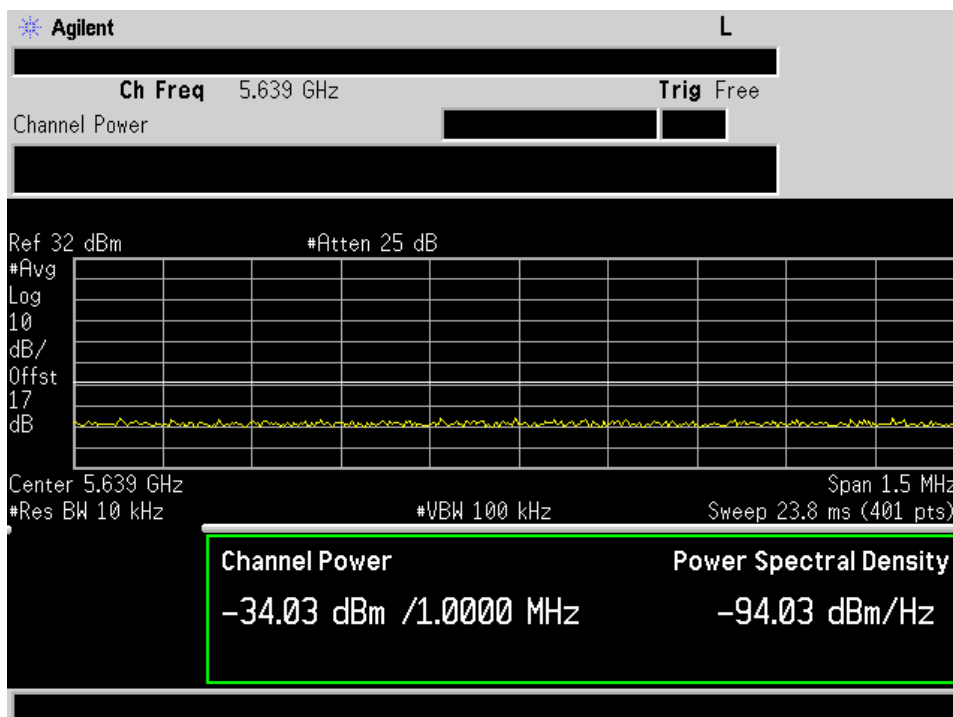

20 Mhz Mask Low High Ch Port J4

20 Mhz Mask Low High Ch Port J7

20 Mhz Power integration Low ch Port J4

20 Mhz Power integration Low ch Port J7

30 Mhz Mask Low High Ch Port J4

30 Mhz Mask Low High Ch Port J7

30 Mhz Power integration Low ch Port J4

30 Mhz Power integration Low ch Port J7

40 Mhz Mask Low High Ch Port J4

40 Mhz Mask Low High Ch Port J7

40 Mhz Power integration Low ch Port J4

40 Mhz Power integration Low ch Port J7