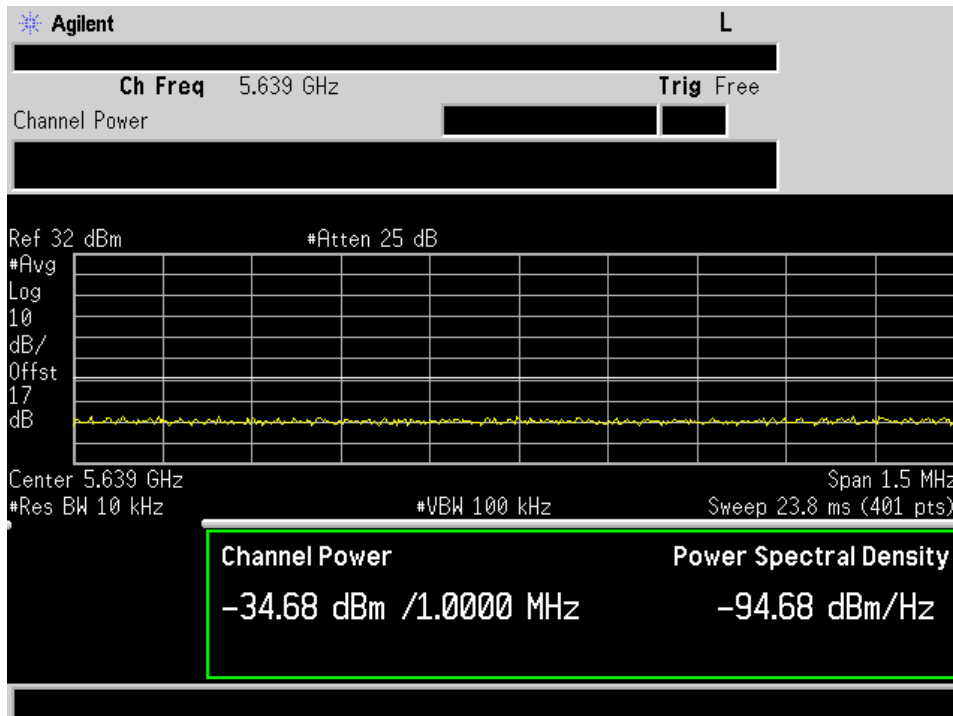

Annex A

Undesirable Emissions Conducted

UNII-3

Conducted measurements in lieu of Radiated

10MHz High Ch 1-26.5GHz Port J4

10MHz High Ch 1-26.5GHz Port J7

10MHz High Ch 30 - 1000MHz Port J4

10MHz High Ch 30 - 1000MHz Port J7

Spur_40MHz Low Ch 2.433GHz Port J7

UNII-3 Mask for Fundamental

10 Mhz Mask Low High Ch Port J4

10 Mhz Mask Low High Ch Port J7

10 Mhz Power integration Low ch Port J4

10 Mhz Power integration Low ch Port J7

20 Mhz Mask Low High Ch Port J4

20 Mhz Mask Low High Ch Port J7

20 Mhz Power integration Low ch Port J4

20 Mhz Power integration Low ch Port J7

30 Mhz Mask Low High Ch Port J4

30 Mhz Mask Low High Ch Port J7

30 Mhz Power integration Low ch Port J4

30 Mhz Power integration Low ch Port J7

40 Mhz Mask Low High Ch Port J4

40 Mhz Mask Low High Ch Port J7

40 Mhz Power integration Low ch Port J4

40 Mhz Power integration Low ch Port J7