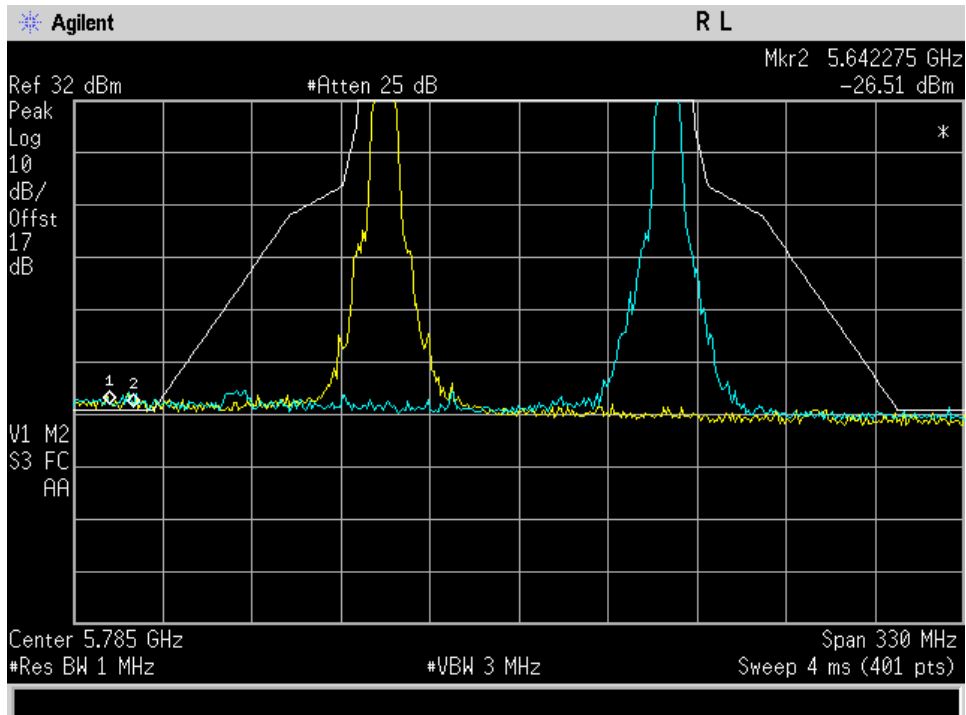

Spur_40MHz Low Ch 2.433GHz Port J7

UNII-3 Mask for Fundamental

10 Mhz Mask Low High Ch Port J4

10 Mhz Mask Low High Ch Port J7

10 Mhz Power integration Low ch Port J4

10 Mhz Power integration Low ch Port J7

20 Mhz Mask Low High Ch Port J4

20 Mhz Mask Low High Ch Port J7

20 Mhz Power integration Low ch Port J4

20 Mhz Power integration Low ch Port J7

30 Mhz Mask Low High Ch Port J4

30 Mhz Mask Low High Ch Port J7