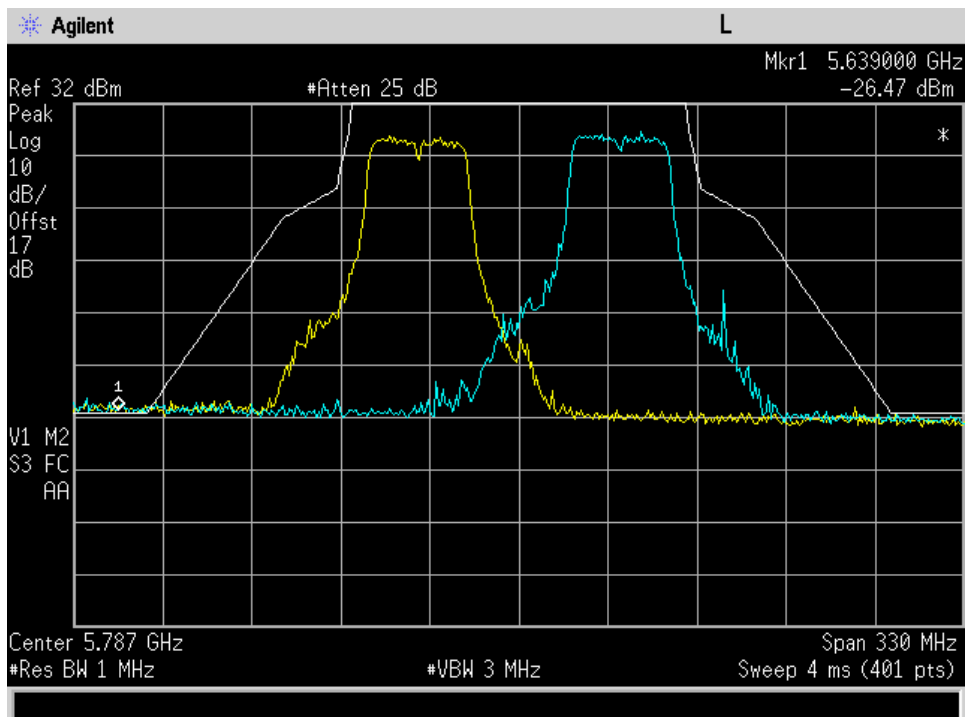

Annex A

Undesirable Emissions Conducted

UNII-3

Conducted measurements in lieu of Radiated

10MHz High Ch 1-26.5GHz Port J4

10MHz High Ch 1-26.5GHz Port J7

10MHz High Ch 30 - 1000MHz Port J4

10MHz High Ch 30 - 1000MHz Port J7

20 Mhz Mask Low High Ch Port J4

20 Mhz Mask Low High Ch Port J7

20 Mhz Power integration Low ch Port J4

20 Mhz Power integration Low ch Port J7

30 Mhz Mask Low High Ch Port J4

30 Mhz Mask Low High Ch Port J7

30 Mhz Power integration Low ch Port J4

30 Mhz Power integration Low ch Port J7

40 Mhz Mask Low High Ch Port J4

40 Mhz Mask Low High Ch Port J7

40 Mhz Power integration Low ch Port J4

40 Mhz Power integration Low ch Port J7

Radiated Restricted Band Measurements

10 Mhz Low Channel

20 Mhz Low Channel

30 Mhz Low Channel

40 Mhz Low Channel