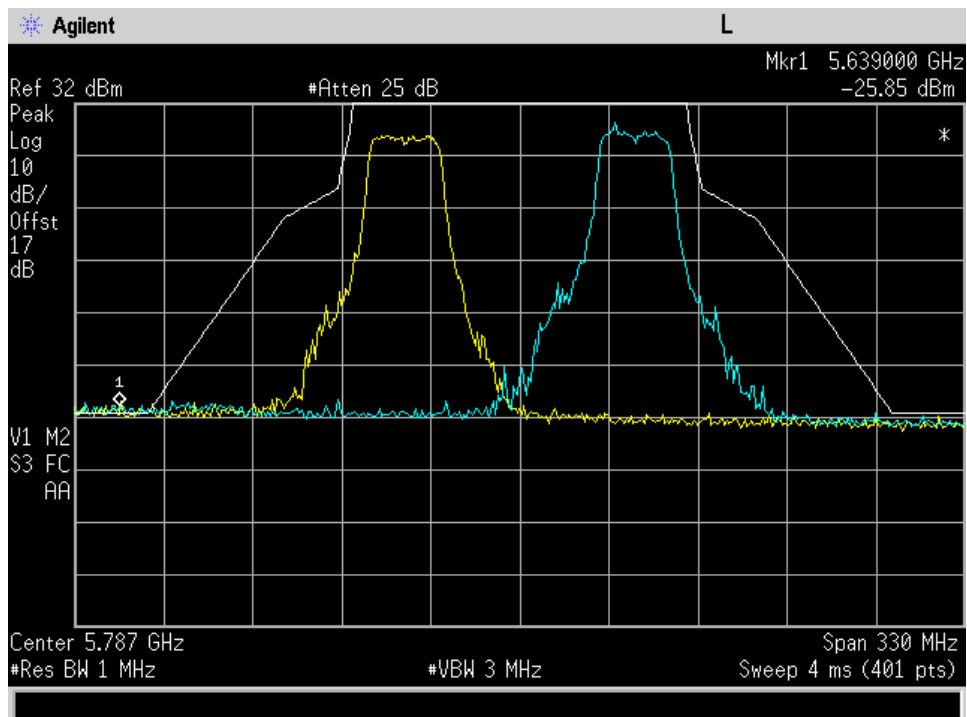

Spur_40MHz Low Ch 2.433GHz Port J7

UNII-3 Mask for Fundamental

10 Mhz Mask Low High Ch Port J4

10 Mhz Mask Low High Ch Port J7

10 Mhz Power integration Low ch Port J4

10 Mhz Power integration Low ch Port J7

20 Mhz Mask Low High Ch Port J4

20 Mhz Mask Low High Ch Port J7

20 Mhz Power integration Low ch Port J4

20 Mhz Power integration Low ch Port J7

30 Mhz Mask Low High Ch Port J4

30 Mhz Mask Low High Ch Port J7

30 Mhz Power integration Low ch Port J4

30 Mhz Power integration Low ch Port J7

40 Mhz Mask Low High Ch Port J4

40 Mhz Mask Low High Ch Port J7

40 Mhz Power integration Low ch Port J4

40 Mhz Power integration Low ch Port J7