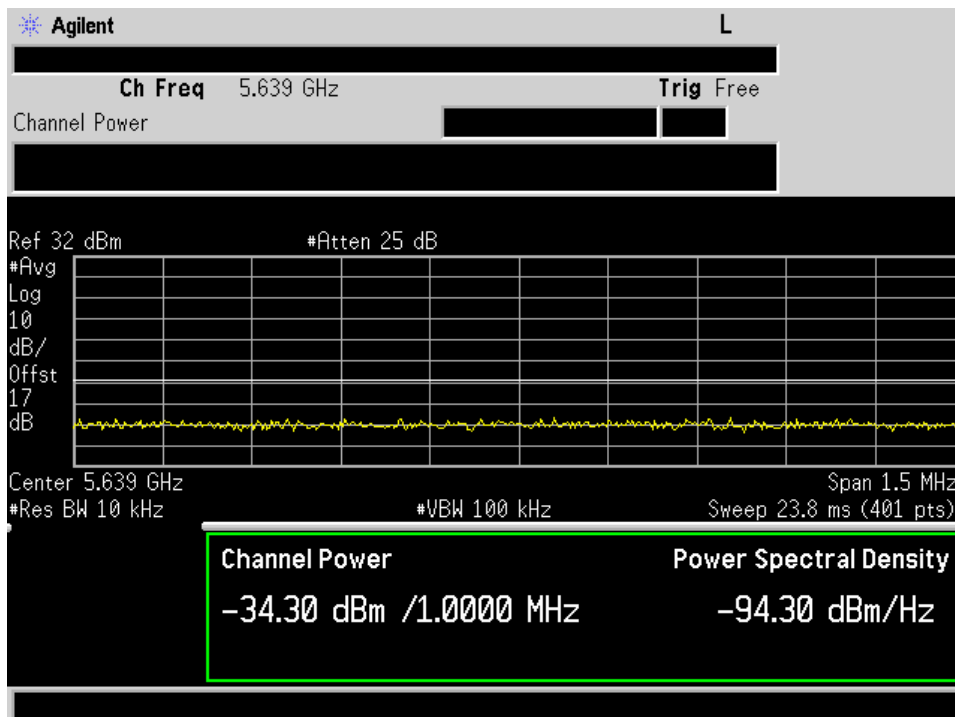

Spur_40MHz Low Ch 2.433GHz Port J7

UNII-3 Mask for Fundamental

10 Mhz Mask Low High Ch Port J4

10 Mhz Mask Low High Ch Port J7

10 Mhz Power integration Low ch Port J4

10 Mhz Power integration Low ch Port J7

20 Mhz Mask Low High Ch Port J4

20 Mhz Mask Low High Ch Port J7

20 Mhz Power integration Low ch Port J4

20 Mhz Power integration Low ch Port J7

30 Mhz Mask Low High Ch Port J4

30 Mhz Mask Low High Ch Port J7

30 Mhz Power integration Low ch Port J4

30 Mhz Power integration Low ch Port J7

40 Mhz Mask Low High Ch Port J4

40 Mhz Mask Low High Ch Port J7

40 Mhz Power integration Low ch Port J4

40 Mhz Power integration Low ch Port J7