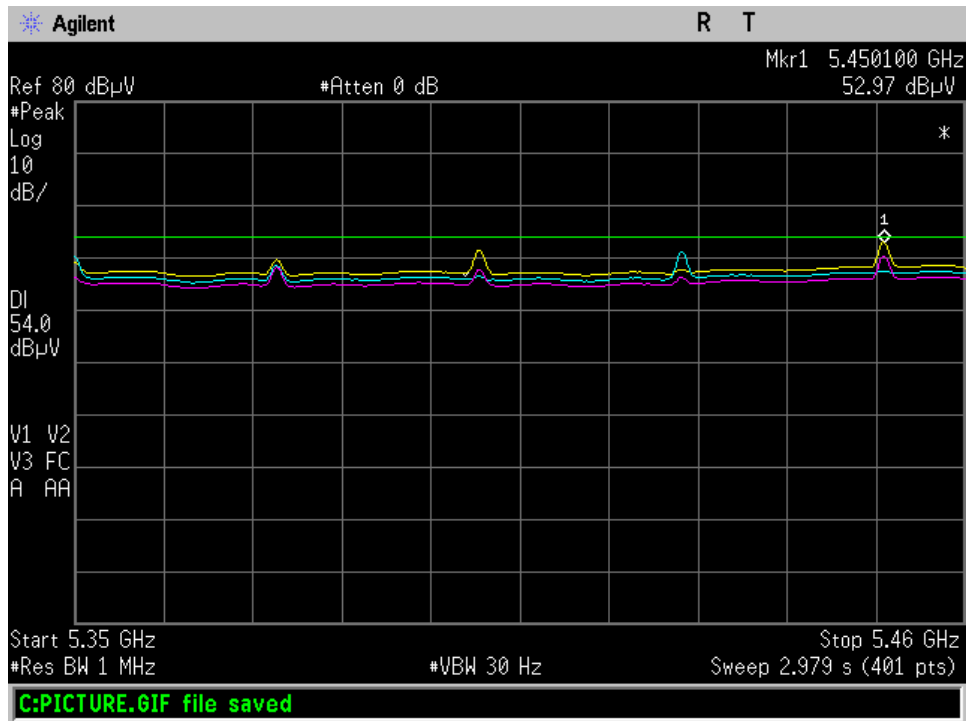

30 Mhz Power integration Low ch Port J4

30 Mhz Power integration Low ch Port J7

40 Mhz Mask Low High Ch Port J4

40 Mhz Mask Low High Ch Port J7

40 Mhz Power integration Low ch Port J4

40 Mhz Power integration Low ch Port J7

Radiated Restricted Band Measurements

10 Mhz Low Channel

20 Mhz Low Channel

30 Mhz Low Channel

40 Mhz Low Channel