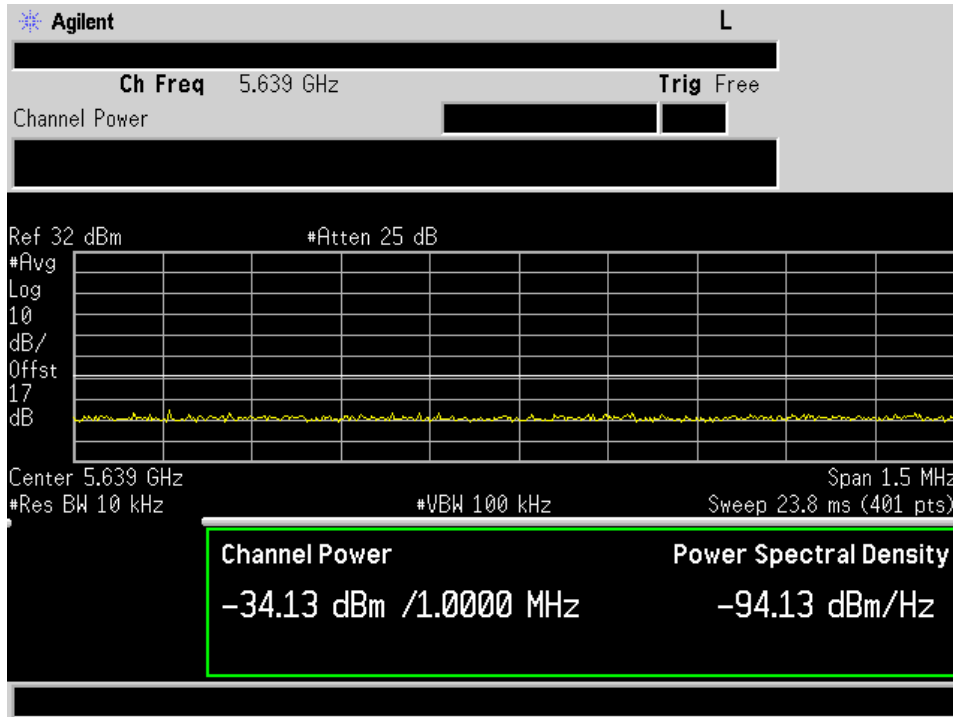

20 Mhz Mask Low High Ch Port J4

20 Mhz Mask Low High Ch Port J7

20 Mhz Power integration Low ch Port J4

20 Mhz Power integration Low ch Port J7

30 Mhz Mask Low High Ch Port J4

30 Mhz Mask Low High Ch Port J7

30 Mhz Power integration Low ch Port J4

30 Mhz Power integration Low ch Port J7

40 Mhz Mask Low High Ch Port J4

40 Mhz Mask Low High Ch Port J7

40 Mhz Power integration Low ch Port J4

40 Mhz Power integration Low ch Port J7