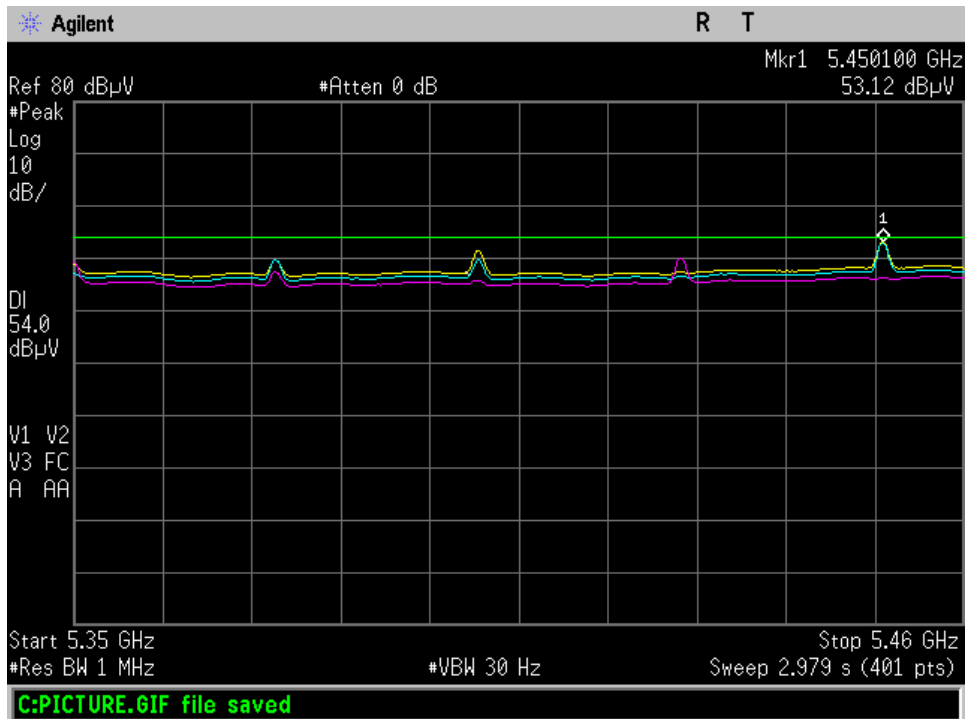

20 Mhz Mask Low High Ch Port J4

20 Mhz Mask Low High Ch Port J7

20 Mhz Power integration Low ch Port J4

20 Mhz Power integration Low ch Port J7

30 Mhz Mask Low High Ch Port J4

30 Mhz Mask Low High Ch Port J7

30 Mhz Power integration Low ch Port J4

30 Mhz Power integration Low ch Port J7

40 Mhz Mask Low High Ch Port J4

40 Mhz Mask Low High Ch Port J7

40 Mhz Power integration Low ch Port J4

40 Mhz Power integration Low ch Port J7

Radiated Restricted Band Measurements

10 Mhz Low Channel

20 Mhz Low Channel

30 Mhz Low Channel

40 Mhz Low Channel