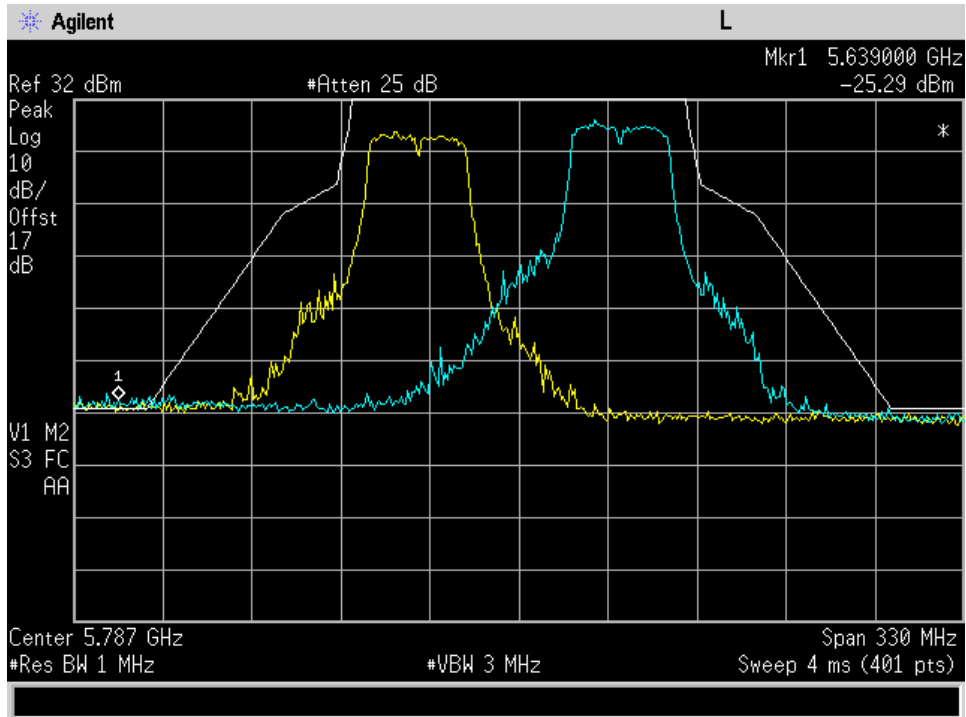

20 Mhz Mask Low High Ch Port J4

20 Mhz Mask Low High Ch Port J7

20 Mhz Power integration Low ch Port J4

20 Mhz Power integration Low ch Port J7

30 Mhz Mask Low High Ch Port J4

30 Mhz Mask Low High Ch Port J7

30 Mhz Power integration Low ch Port J4

30 Mhz Power integration Low ch Port J7

40 Mhz Mask Low High Ch Port J4

40 Mhz Mask Low High Ch Port J7

40 Mhz Power integration Low ch Port J4

40 Mhz Power integration Low ch Port J7

Radiated Restricted Band Measurements

10 Mhz Low Channel

20 Mhz Low Channel

30 Mhz Low Channel

40 Mhz Low Channel