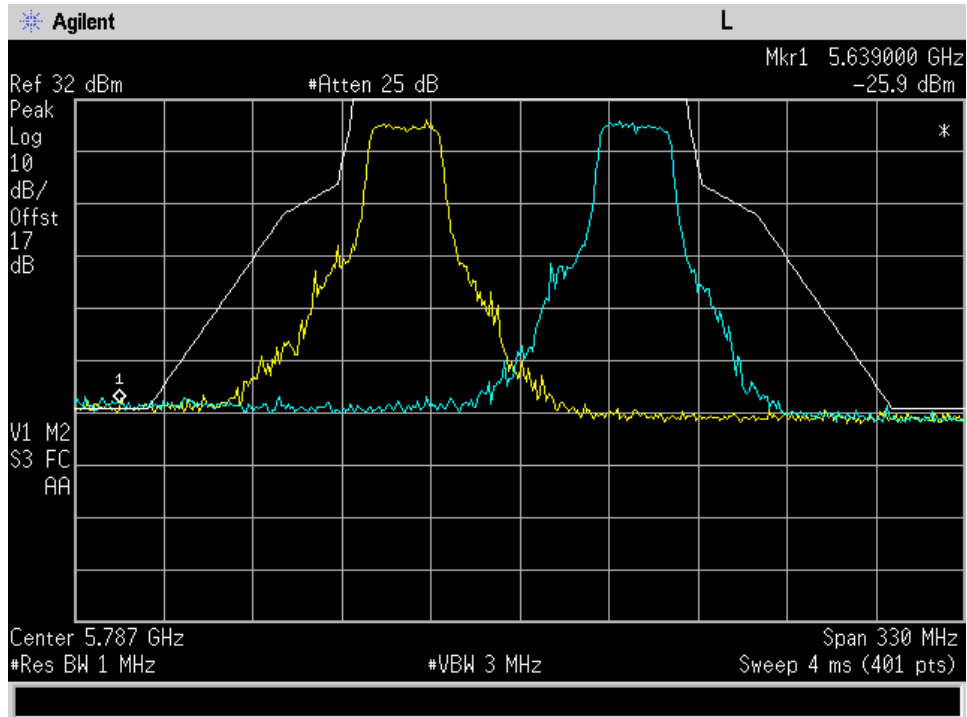

Spur_40MHz Low Ch 2.433GHz Port J7

UNII-3 Mask for Fundamental

10 Mhz Mask Low High Ch Port J4

10 Mhz Mask Low High Ch Port J7

10 Mhz Power integration Low ch Port J4

10 Mhz Power integration Low ch Port J7

20 Mhz Mask Low High Ch Port J4

20 Mhz Mask Low High Ch Port J7

20 Mhz Power integration Low ch Port J4

20 Mhz Power integration Low ch Port J7

30 Mhz Mask Low High Ch Port J4

30 Mhz Mask Low High Ch Port J7

30 Mhz Power integration Low ch Port J4

30 Mhz Power integration Low ch Port J7

40 Mhz Mask Low High Ch Port J4

40 Mhz Mask Low High Ch Port J7

40 Mhz Power integration Low ch Port J4

40 Mhz Power integration Low ch Port J7