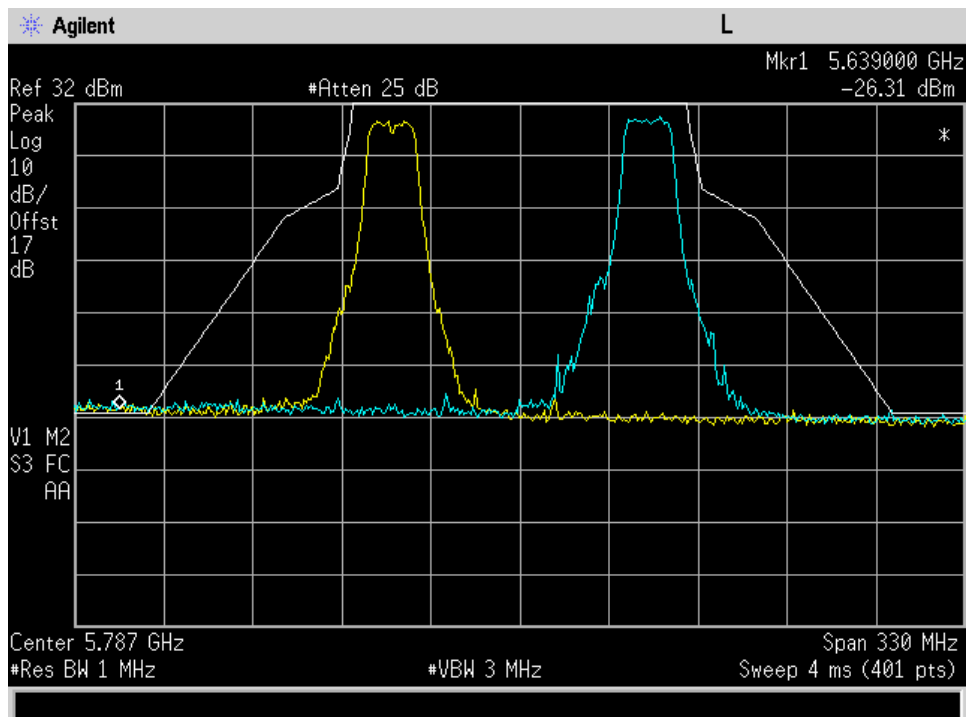

Spur_40MHz Low Ch 2.433GHz Port J7

UNII-3 Mask for Fundamental

10 Mhz Mask Low High Ch Port J4

10 Mhz Mask Low High Ch Port J7

10 Mhz Power integration Low ch Port J4

10 Mhz Power integration Low ch Port J7

20 Mhz Mask Low High Ch Port J4

20 Mhz Mask Low High Ch Port J7

20 Mhz Power integration Low ch Port J4

20 Mhz Power integration Low ch Port J7

30 Mhz Mask Low High Ch Port J4

30 Mhz Mask Low High Ch Port J7

30 Mhz Power integration Low ch Port J4

30 Mhz Power integration Low ch Port J7

40 Mhz Mask Low High Ch Port J4

40 Mhz Mask Low High Ch Port J7

40 Mhz Power integration Low ch Port J4

40 Mhz Power integration Low ch Port J7