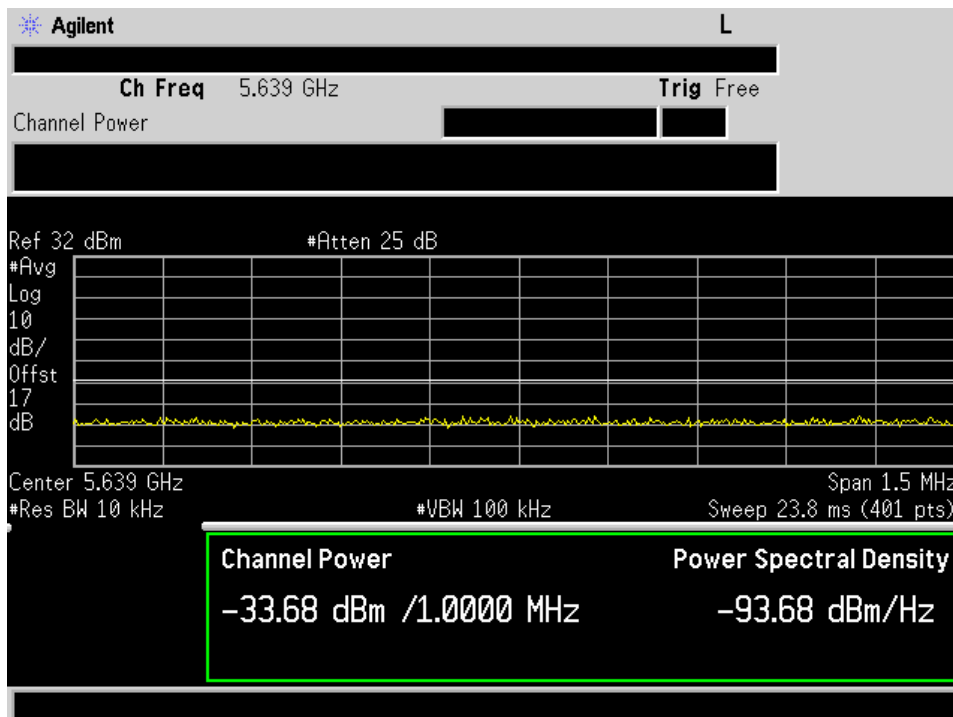

Spur_40MHz Low Ch 2.433GHz Port J7

UNII-3 Mask for Fundamental

10 Mhz Mask Low High Ch Port J4

10 Mhz Mask Low High Ch Port J7

10 Mhz Power integration Low ch Port J4

10 Mhz Power integration Low ch Port J7

20 Mhz Mask Low High Ch Port J4

20 Mhz Mask Low High Ch Port J7

20 Mhz Power integration Low ch Port J4

20 Mhz Power integration Low ch Port J7

30 Mhz Mask Low High Ch Port J4

30 Mhz Mask Low High Ch Port J7