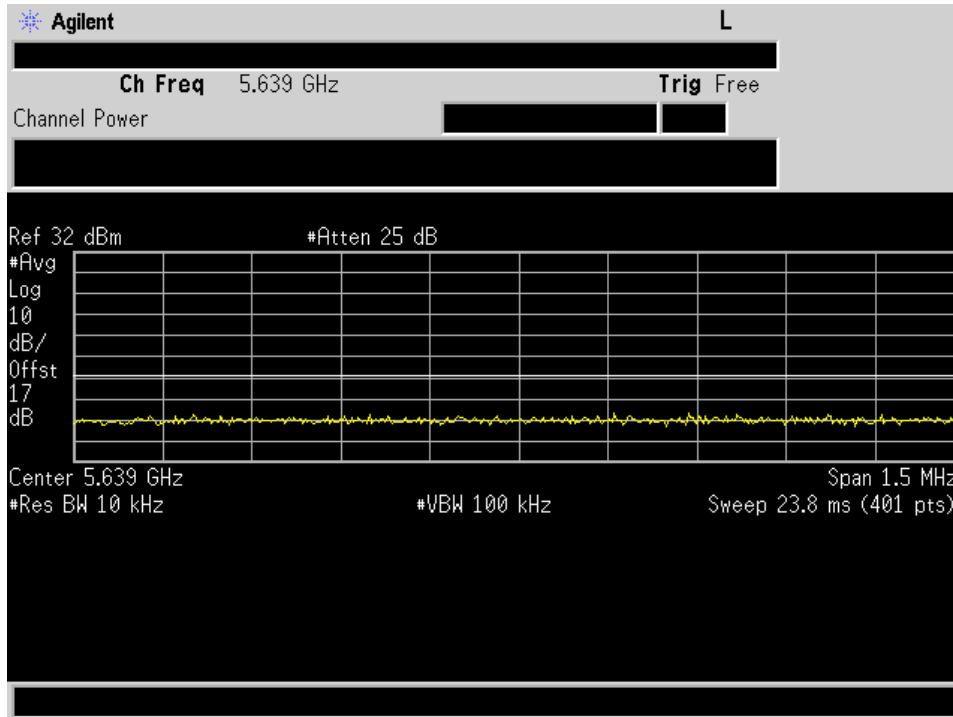

Spur_40MHz Low Ch 2.433GHz Port J7

UNII-3 Mask for Fundamental

10 Mhz Mask Low High Ch Port J4

10 Mhz Mask Low High Ch Port J7

10 Mhz Power integration Low ch Port J4

10 Mhz Power integration Low ch Port J7

20 Mhz Mask Low High Ch Port J4

20 Mhz Mask Low High Ch Port J7

20 Mhz Power integration Low ch Port J4

20 Mhz Power integration Low ch Port J7

30 Mhz Mask Low High Ch Port J4

30 Mhz Mask Low High Ch Port J7

30 Mhz Power integration Low ch Port J4

30 Mhz Power integration Low ch Port J7

40 Mhz Mask Low High Ch Port J4

40 Mhz Mask Low High Ch Port J7

40 Mhz Power integration Low ch Port J4

40 Mhz Power integration Low ch Port J7