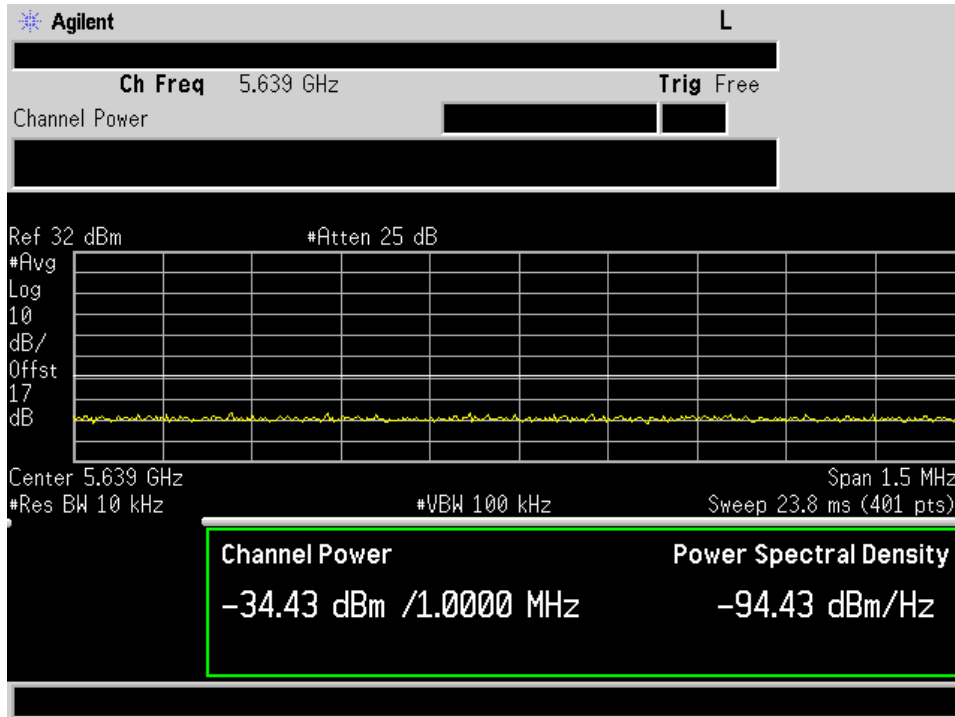

Spur_40MHz Low Ch 2.433GHz Port J7

UNII-3 Mask for Fundamental

10 Mhz Mask Low High Ch Port J4

10 Mhz Mask Low High Ch Port J7

10 Mhz Power integration Low ch Port J4

10 Mhz Power integration Low ch Port J7

20 Mhz Mask Low High Ch Port J4

20 Mhz Mask Low High Ch Port J7

20 Mhz Power integration Low ch Port J4

20 Mhz Power integration Low ch Port J7

30 Mhz Mask Low High Ch Port J4

30 Mhz Mask Low High Ch Port J7

30 Mhz Power integration Low ch Port J4

30 Mhz Power integration Low ch Port J7

40 Mhz Mask Low High Ch Port J4

40 Mhz Mask Low High Ch Port J7

40 Mhz Power integration Low ch Port J4

40 Mhz Power integration Low ch Port J7