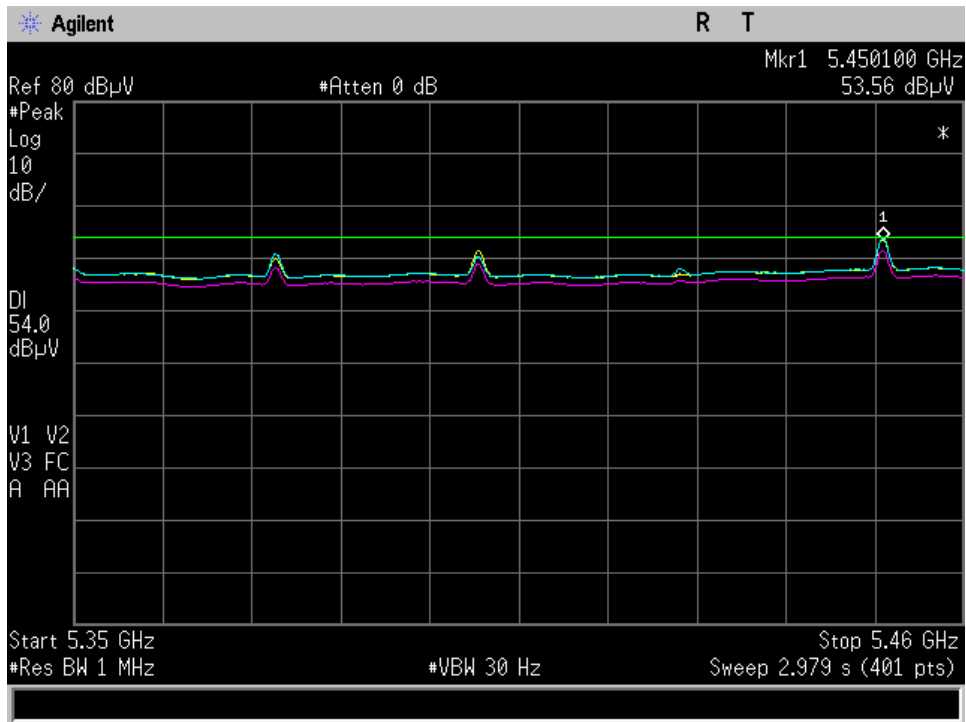

Spur_40MHz Low Ch 2.433GHz Port J7

UNII-3 Mask for Fundamental

10 Mhz Mask Low High Ch Port J4

10 Mhz Mask Low High Ch Port J7

10 Mhz Power integration Low ch Port J4

10 Mhz Power integration Low ch Port J7

20 Mhz Mask Low High Ch Port J4

20 Mhz Mask Low High Ch Port J7

20 Mhz Power integration Low ch Port J4

20 Mhz Power integration Low ch Port J7

30 Mhz Mask Low High Ch Port J4

30 Mhz Mask Low High Ch Port J7

30 Mhz Power integration Low ch Port J4

30 Mhz Power integration Low ch Port J7

40 Mhz Mask Low High Ch Port J4

40 Mhz Mask Low High Ch Port J7

40 Mhz Power integration Low ch Port J4

40 Mhz Power integration Low ch Port J7

Radiated Restricted Band Measurements

10 Mhz Low Channel

20 Mhz Low Channel

30 Mhz Low Channel

40 Mhz Low Channel