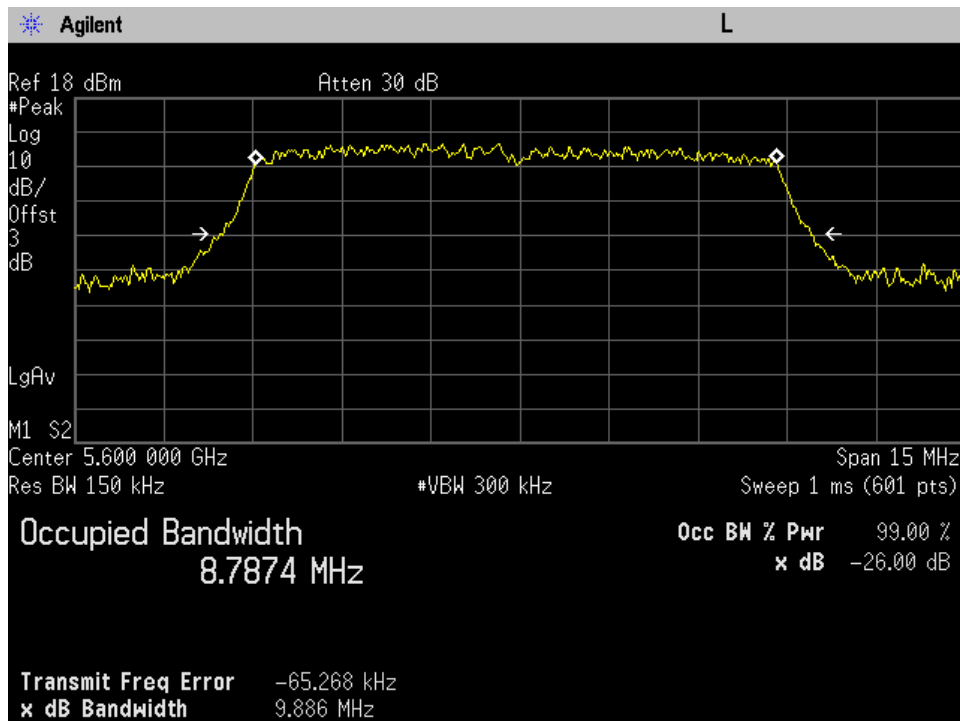

30 Mhz High Ch Port 1

30 Mhz High Ch Port 2

30 Mhz Low Ch Port 1

30 Mhz Low Ch Port 2

30 Mhz Mid Ch Port 1

30 Mhz Mid Ch Port 2

40 Mhz High Ch Port 1

40 Mhz High Ch Port 2

40 Mhz Low Ch Port 1

40 Mhz Low Ch Port 2

40 Mhz Mid Ch Port 1

40 Mhz Mid Ch Port 2

UNII-2C

10 Mhz High Ch Port 1

10 Mhz High Ch Port 2

10 Mhz Low Ch Port 1

10 Mhz Low Ch Port 2

10 Mhz Mid Ch Port 1

10 Mhz Mid Ch Port 2

20 Mhz High Ch Port 1

20 Mhz High Ch Port 2

20 Mhz Low Ch Port 1

20 Mhz Low Ch Port 2

20 Mhz Mid Ch Port 1