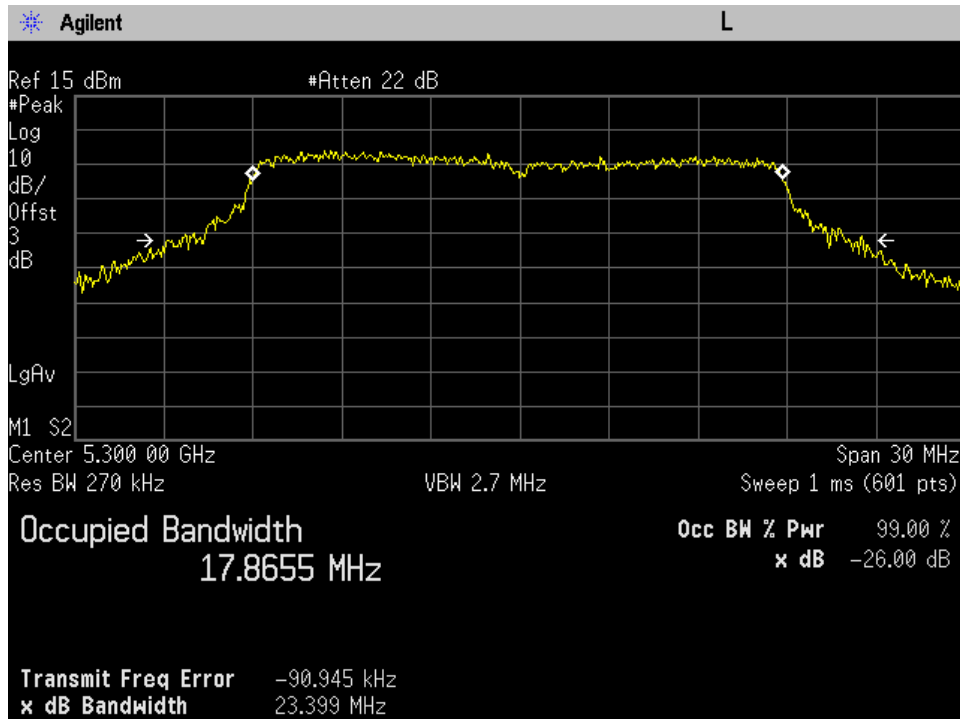

Annex C

Occupied Bandwidth

UNII-2A and UNII-2C

UNII-2A

10 Mhz High Ch Port 1

10 Mhz High Ch Port 2

10 Mhz Low Ch Port 1

10 Mhz Low Ch Port 2

10 Mhz Mid Ch Port 1

10 Mhz Mid Ch Port 2

20 Mhz High Ch Port 1

20 Mhz High Ch Port 2

20 Mhz Low Ch Port 1

20 Mhz Low Ch Port 2

20 Mhz Mid Ch Port 1

20 Mhz Mid Ch Port 2

30 Mhz High Ch Port 1

30 Mhz High Ch Port 2

30 Mhz Low Ch Port 1

30 Mhz Low Ch Port 2

30 Mhz Mid Ch Port 1

30 Mhz Mid Ch Port 2

40 Mhz High Ch Port 1

40 Mhz High Ch Port 2