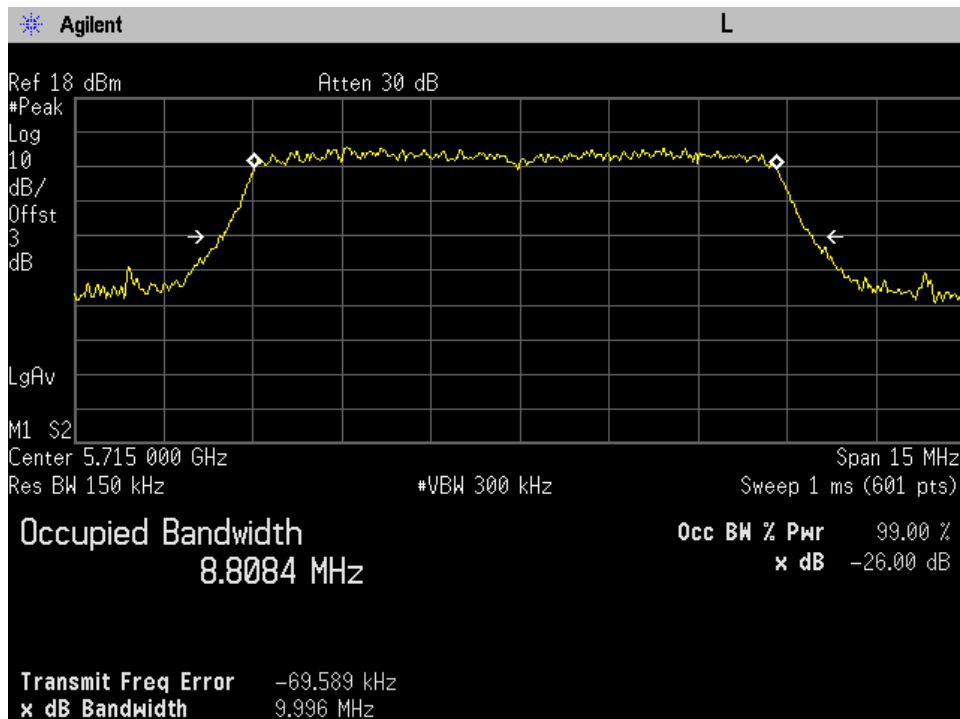

30 Mhz High Ch Port 1

30 Mhz High Ch Port 2

30 Mhz Low Ch Port 1

30 Mhz Low Ch Port 2

30 Mhz Mid Ch Port 1

30 Mhz Mid Ch Port 2

40 Mhz High Ch Port 1

40 Mhz High Ch Port 2

40 Mhz Low Ch Port 1

40 Mhz Low Ch Port 2

40 Mhz Mid Ch Port 1

40 Mhz Mid Ch Port 2

UNII-2C

10 Mhz High Ch Port 1

10 Mhz High Ch Port 2

10 Mhz Low Ch Port 1

10 Mhz Low Ch Port 2

10 Mhz Mid Ch Port 1

10 Mhz Mid Ch Port 2

20 Mhz High Ch Port 1

20 Mhz High Ch Port 2

20 Mhz Low Ch Port 1

20 Mhz Low Ch Port 2

20 Mhz Mid Ch Port 1