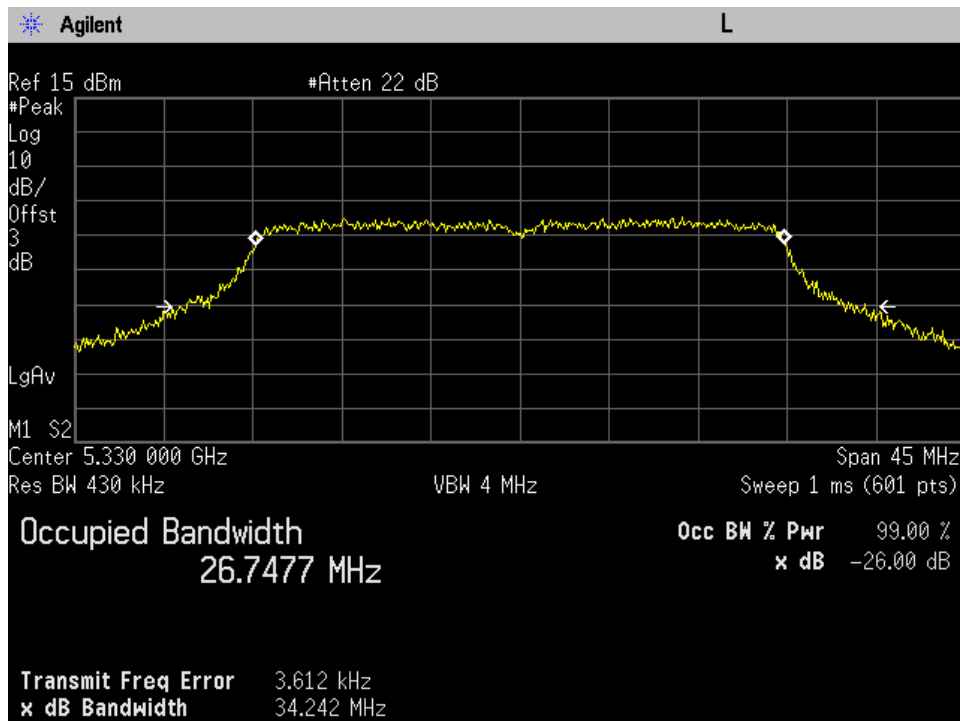

Annex C

Occupied Bandwidth

UNII-2A and UNII-2C

UNII-2A

10 Mhz High Ch Port 1

10 Mhz High Ch Port 2

10 Mhz Low Ch Port 1

10 Mhz Low Ch Port 2

10 Mhz Mid Ch Port 1

10 Mhz Mid Ch Port 2

20 Mhz High Ch Port 1

20 Mhz High Ch Port 2

20 Mhz Low Ch Port 1

20 Mhz Low Ch Port 2

20 Mhz Mid Ch Port 1

20 Mhz Mid Ch Port 2

30 Mhz High Ch Port 1

30 Mhz High Ch Port 2

30 Mhz Low Ch Port 1

30 Mhz Low Ch Port 2

30 Mhz Mid Ch Port 1

30 Mhz Mid Ch Port 2

40 Mhz High Ch Port 1

40 Mhz High Ch Port 2