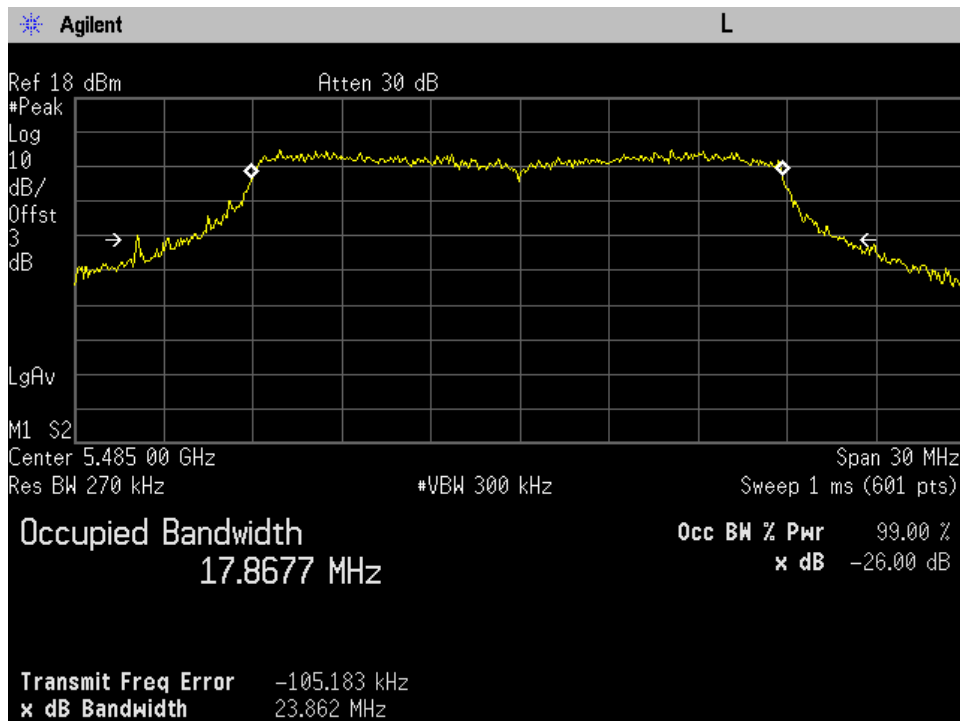

40 Mhz Low Ch Port 1

40 Mhz Low Ch Port 2

40 Mhz Mid Ch Port 1

40 Mhz Mid Ch Port 2

UNII-2C

10 Mhz High Ch Port 1

10 Mhz High Ch Port 2

10 Mhz Low Ch Port 1

10 Mhz Low Ch Port 2

10 Mhz Mid Ch Port 1

10 Mhz Mid Ch Port 2

20 Mhz High Ch Port 1

20 Mhz High Ch Port 2

20 Mhz Low Ch Port 1

20 Mhz Low Ch Port 2

20 Mhz Mid Ch Port 1

20 Mhz Mid Ch Port 2

30 Mhz High Ch Port 1

30 Mhz High Ch Port 2

30 Mhz Low Ch Port 1

30 Mhz Low Ch Port 2

30 Mhz Mid Ch Port 1

30 Mhz Mid Ch Port 2

40 Mhz High Ch Port 1