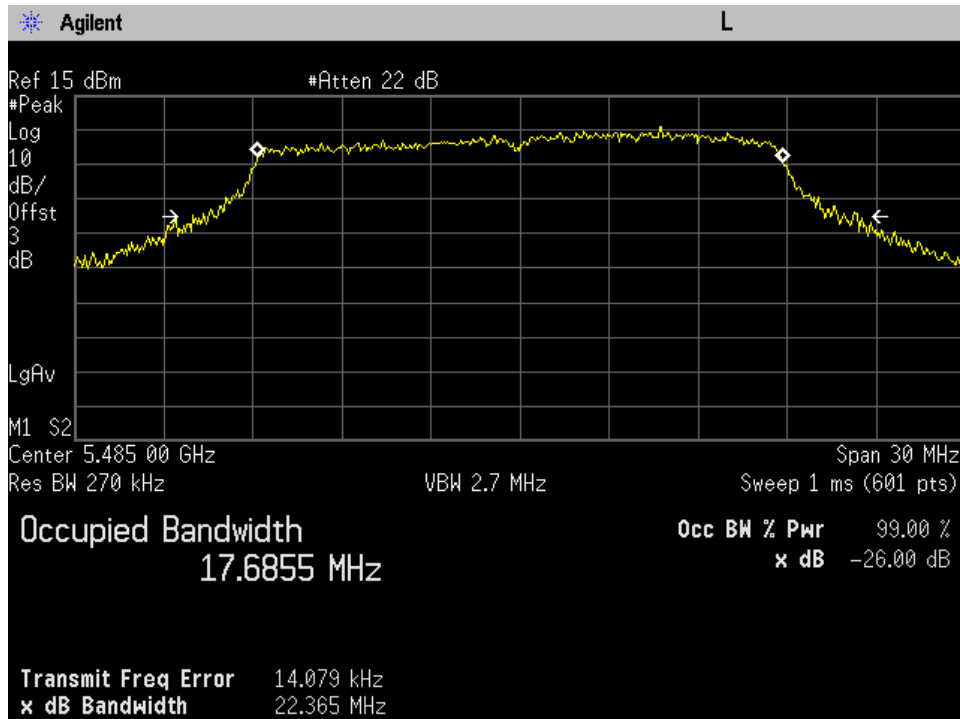

40 Mhz Low Ch Port 1

40 Mhz Low Ch Port 2

40 Mhz Mid Ch Port 1

40 Mhz Mid Ch Port 2

UNII-2C

10 Mhz High Ch Port 1

10 Mhz High Ch Port 2

10 Mhz Low Ch Port 1

10 Mhz Low Ch Port 2

10 Mhz Mid Ch Port 1

10 Mhz Mid Ch Port 2

20 Mhz High Ch Port 1

20 Mhz High Ch Port 2

20 Mhz Low Ch Port 1

20 Mhz Low Ch Port 2

20 Mhz Mid Ch Port 1

20 Mhz Mid Ch Port 2

30 Mhz High Ch Port 1

30 Mhz High Ch Port 2

30 Mhz Low Ch Port 1

30 Mhz Low Ch Port 2

30 Mhz Mid Ch Port 1

30 Mhz Mid Ch Port 2

40 Mhz High Ch Port 1