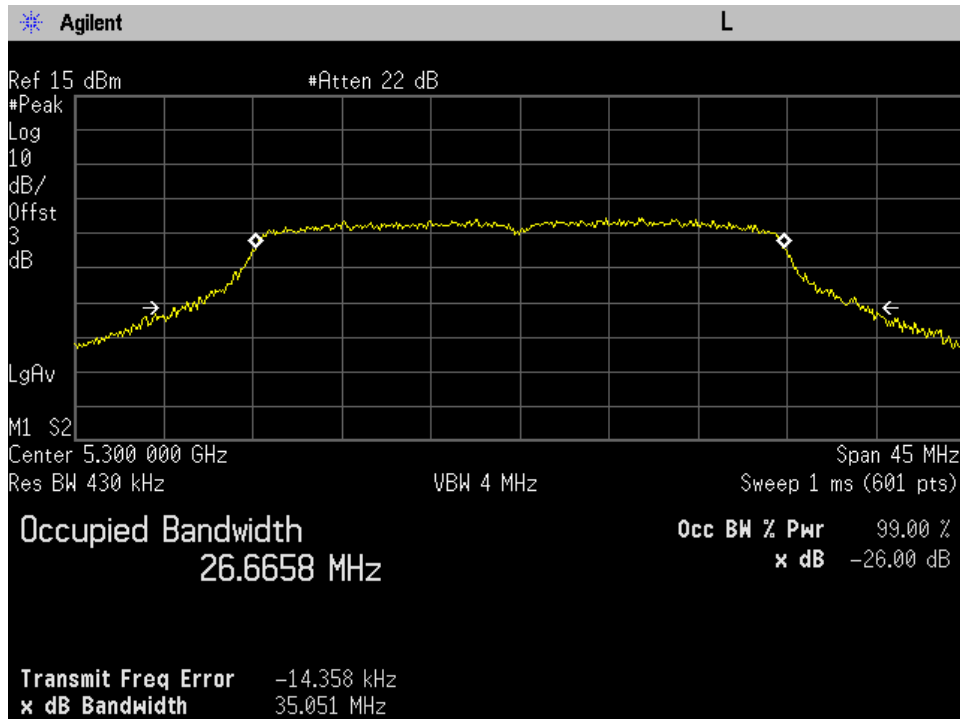

10 Mhz Mid Ch Port 1

10 Mhz Mid Ch Port 2

20 Mhz High Ch Port 1

20 Mhz High Ch Port 2

20 Mhz Low Ch Port 1

20 Mhz Low Ch Port 2

20 Mhz Mid Ch Port 1

20 Mhz Mid Ch Port 2

30 Mhz High Ch Port 1

30 Mhz High Ch Port 2

30 Mhz Low Ch Port 1

30 Mhz Low Ch Port 2

30 Mhz Mid Ch Port 1

30 Mhz Mid Ch Port 2

40 Mhz High Ch Port 1

40 Mhz High Ch Port 2

40 Mhz Low Ch Port 1

40 Mhz Low Ch Port 2

40 Mhz Mid Ch Port 1

40 Mhz Mid Ch Port 2

UNII-2C

10 Mhz High Ch Port 1

10 Mhz High Ch Port 2

10 Mhz Low Ch Port 1

10 Mhz Low Ch Port 2

10 Mhz Mid Ch Port 1

10 Mhz Mid Ch Port 2

20 Mhz High Ch Port 1

20 Mhz High Ch Port 2

20 Mhz Low Ch Port 1

20 Mhz Low Ch Port 2

20 Mhz Mid Ch Port 1