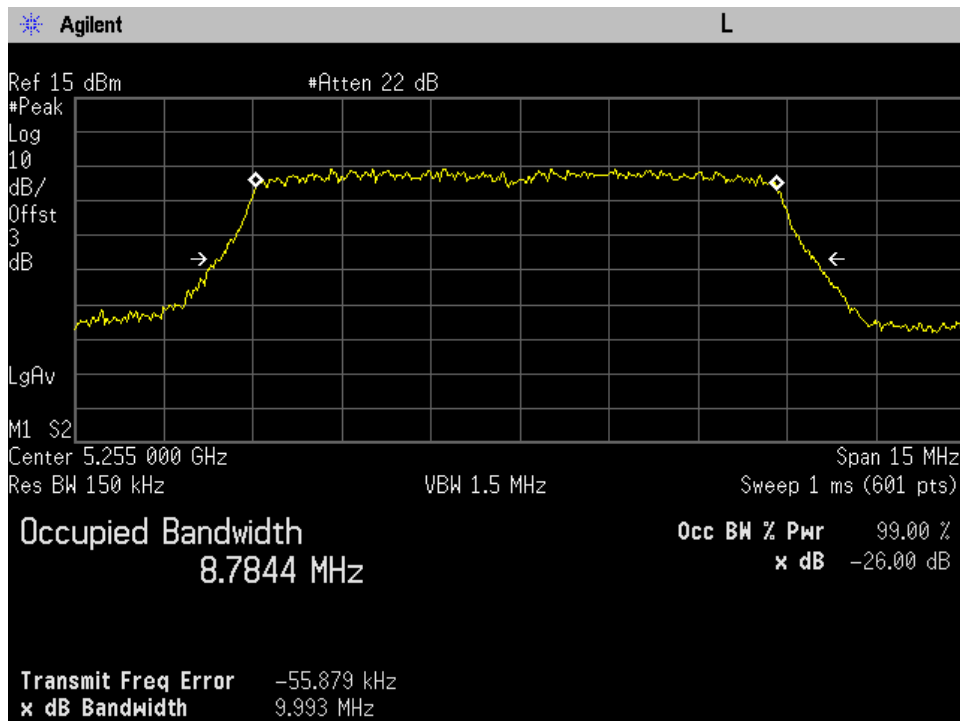

Annex C

Occupied Bandwidth

UNII-2A and UNII-2C

UNII-2A

10 Mhz High Ch Port 1

10 Mhz High Ch Port 2

10 Mhz Low Ch Port 1

10 Mhz Low Ch Port 2

10 Mhz Mid Ch Port 1

10 Mhz Mid Ch Port 2

20 Mhz High Ch Port 1

20 Mhz High Ch Port 2

20 Mhz Low Ch Port 1

20 Mhz Low Ch Port 2

20 Mhz Mid Ch Port 1

20 Mhz Mid Ch Port 2

30 Mhz High Ch Port 1

30 Mhz High Ch Port 2

30 Mhz Low Ch Port 1

30 Mhz Low Ch Port 2

30 Mhz Mid Ch Port 1

30 Mhz Mid Ch Port 2

40 Mhz High Ch Port 1

40 Mhz High Ch Port 2