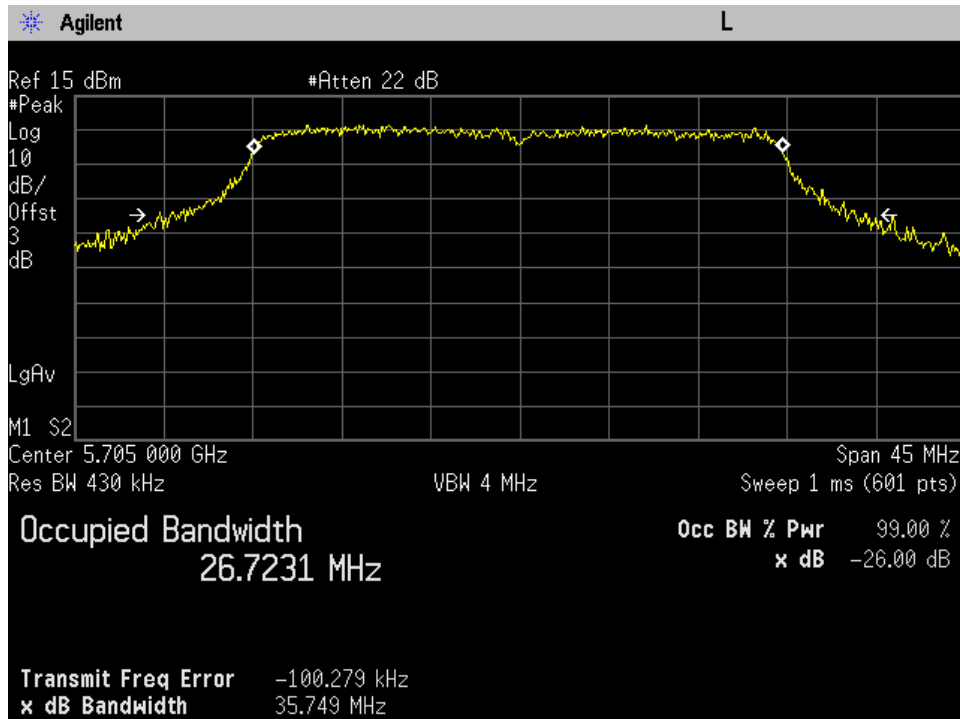

40 Mhz Low Ch Port 1

40 Mhz Low Ch Port 2

40 Mhz Mid Ch Port 1

40 Mhz Mid Ch Port 2

UNII-2C

10 Mhz High Ch Port 1

10 Mhz High Ch Port 2

10 Mhz Low Ch Port 1

10 Mhz Low Ch Port 2

10 Mhz Mid Ch Port 1

10 Mhz Mid Ch Port 2

20 Mhz High Ch Port 1

20 Mhz High Ch Port 2

20 Mhz Low Ch Port 1

20 Mhz Low Ch Port 2

20 Mhz Mid Ch Port 1

20 Mhz Mid Ch Port 2

30 Mhz High Ch Port 1

30 Mhz High Ch Port 2

30 Mhz Low Ch Port 1

30 Mhz Low Ch Port 2

30 Mhz Mid Ch Port 1

30 Mhz Mid Ch Port 2

40 Mhz High Ch Port 1