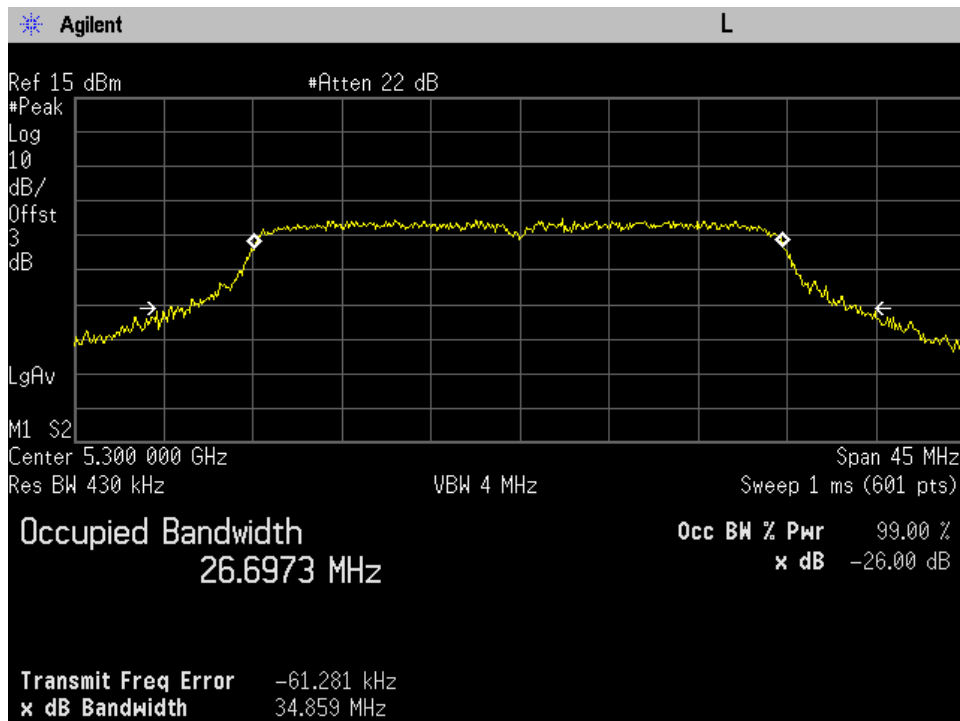

10 Mhz Mid Ch Port 1

10 Mhz Mid Ch Port 2

20 Mhz High Ch Port 1

20 Mhz High Ch Port 2

20 Mhz Low Ch Port 1

20 Mhz Low Ch Port 2

20 Mhz Mid Ch Port 1

20 Mhz Mid Ch Port 2

30 Mhz High Ch Port 1

30 Mhz High Ch Port 2

30 Mhz Low Ch Port 1

30 Mhz Low Ch Port 2

30 Mhz Mid Ch Port 1

30 Mhz Mid Ch Port 2

40 Mhz High Ch Port 1

40 Mhz High Ch Port 2

40 Mhz Low Ch Port 1

40 Mhz Low Ch Port 2

40 Mhz Mid Ch Port 1

40 Mhz Mid Ch Port 2

UNII-2C

10 Mhz High Ch Port 1

10 Mhz High Ch Port 2

10 Mhz Low Ch Port 1

10 Mhz Low Ch Port 2

10 Mhz Mid Ch Port 1

10 Mhz Mid Ch Port 2

20 Mhz High Ch Port 1

20 Mhz High Ch Port 2

20 Mhz Low Ch Port 1

20 Mhz Low Ch Port 2

20 Mhz Mid Ch Port 1