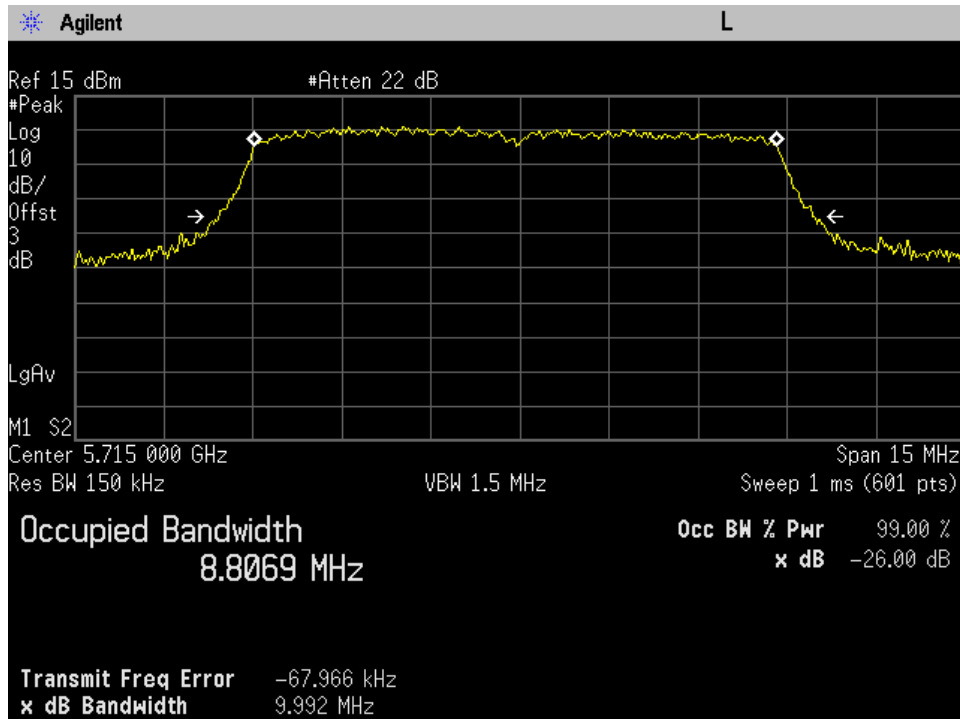

30 Mhz High Ch Port 1

30 Mhz High Ch Port 2

30 Mhz Low Ch Port 1

30 Mhz Low Ch Port 2

30 Mhz Mid Ch Port 1

30 Mhz Mid Ch Port 2

40 Mhz High Ch Port 1

40 Mhz High Ch Port 2

40 Mhz Low Ch Port 1

40 Mhz Low Ch Port 2

40 Mhz Mid Ch Port 1

40 Mhz Mid Ch Port 2

UNII-2C

10 Mhz High Ch Port 1

10 Mhz High Ch Port 2

10 Mhz Low Ch Port 1

10 Mhz Low Ch Port 2

10 Mhz Mid Ch Port 1

10 Mhz Mid Ch Port 2

20 Mhz High Ch Port 1

20 Mhz High Ch Port 2

20 Mhz Low Ch Port 1

20 Mhz Low Ch Port 2

20 Mhz Mid Ch Port 1