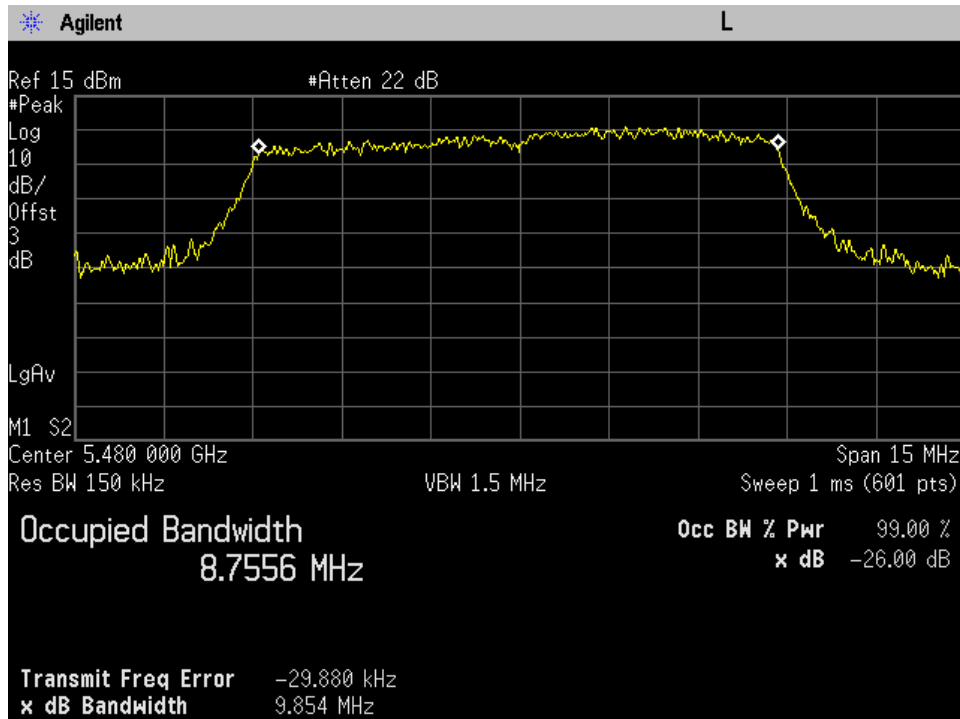

30 Mhz High Ch Port 1

30 Mhz High Ch Port 2

30 Mhz Low Ch Port 1

30 Mhz Low Ch Port 2

30 Mhz Mid Ch Port 1

30 Mhz Mid Ch Port 2

40 Mhz High Ch Port 1

40 Mhz High Ch Port 2

40 Mhz Low Ch Port 1

40 Mhz Low Ch Port 2

40 Mhz Mid Ch Port 1

40 Mhz Mid Ch Port 2

UNII-2C

10 Mhz High Ch Port 1

10 Mhz High Ch Port 2

10 Mhz Low Ch Port 1

10 Mhz Low Ch Port 2

10 Mhz Mid Ch Port 1

10 Mhz Mid Ch Port 2

20 Mhz High Ch Port 1

20 Mhz High Ch Port 2

20 Mhz Low Ch Port 1

20 Mhz Low Ch Port 2

20 Mhz Mid Ch Port 1