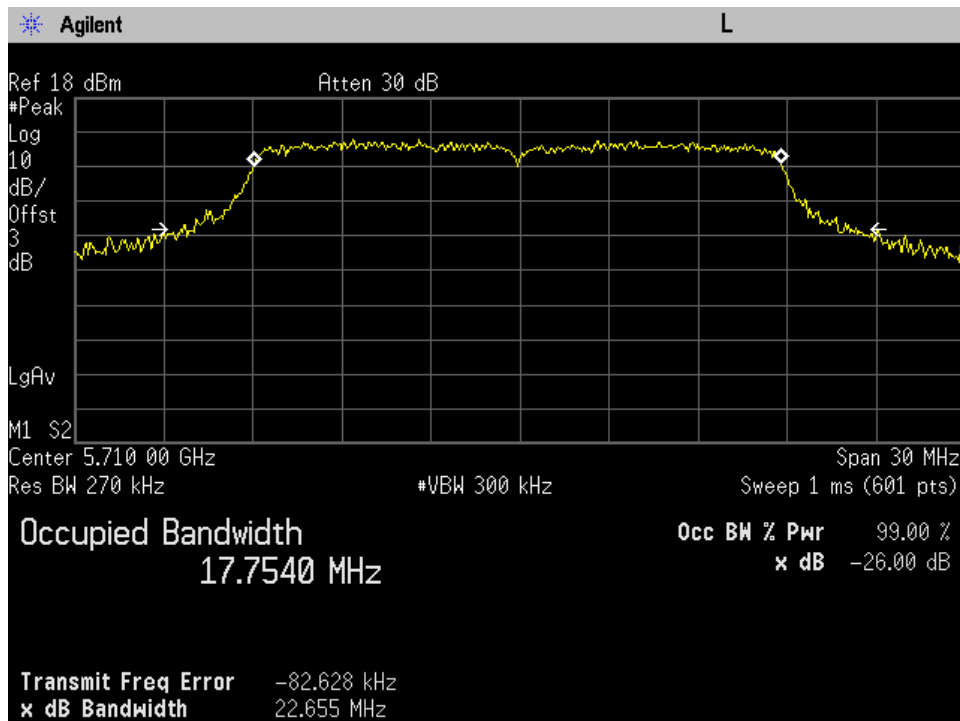

40 Mhz Low Ch Port 1

40 Mhz Low Ch Port 2

40 Mhz Mid Ch Port 1

40 Mhz Mid Ch Port 2

UNII-2C

10 Mhz High Ch Port 1

10 Mhz High Ch Port 2

10 Mhz Low Ch Port 1

10 Mhz Low Ch Port 2

10 Mhz Mid Ch Port 1

10 Mhz Mid Ch Port 2

20 Mhz High Ch Port 1

20 Mhz High Ch Port 2

20 Mhz Low Ch Port 1

20 Mhz Low Ch Port 2

20 Mhz Mid Ch Port 1

20 Mhz Mid Ch Port 2

30 Mhz High Ch Port 1

30 Mhz High Ch Port 2

30 Mhz Low Ch Port 1

30 Mhz Low Ch Port 2

30 Mhz Mid Ch Port 1

30 Mhz Mid Ch Port 2

40 Mhz High Ch Port 1