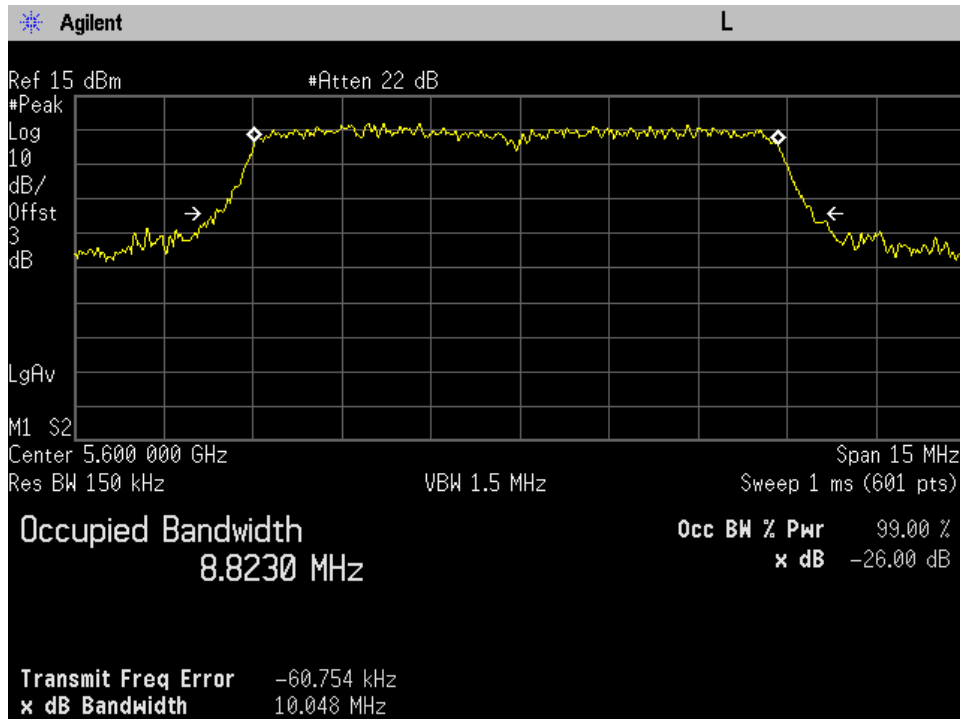

30 Mhz High Ch Port 1

30 Mhz High Ch Port 2

30 Mhz Low Ch Port 1

30 Mhz Low Ch Port 2

30 Mhz Mid Ch Port 1

30 Mhz Mid Ch Port 2

40 Mhz High Ch Port 1

40 Mhz High Ch Port 2

40 Mhz Low Ch Port 1

40 Mhz Low Ch Port 2

40 Mhz Mid Ch Port 1

40 Mhz Mid Ch Port 2

UNII-2C

10 Mhz High Ch Port 1

10 Mhz High Ch Port 2

10 Mhz Low Ch Port 1

10 Mhz Low Ch Port 2

10 Mhz Mid Ch Port 1

10 Mhz Mid Ch Port 2

20 Mhz High Ch Port 1

20 Mhz High Ch Port 2

20 Mhz Low Ch Port 1

20 Mhz Low Ch Port 2

20 Mhz Mid Ch Port 1