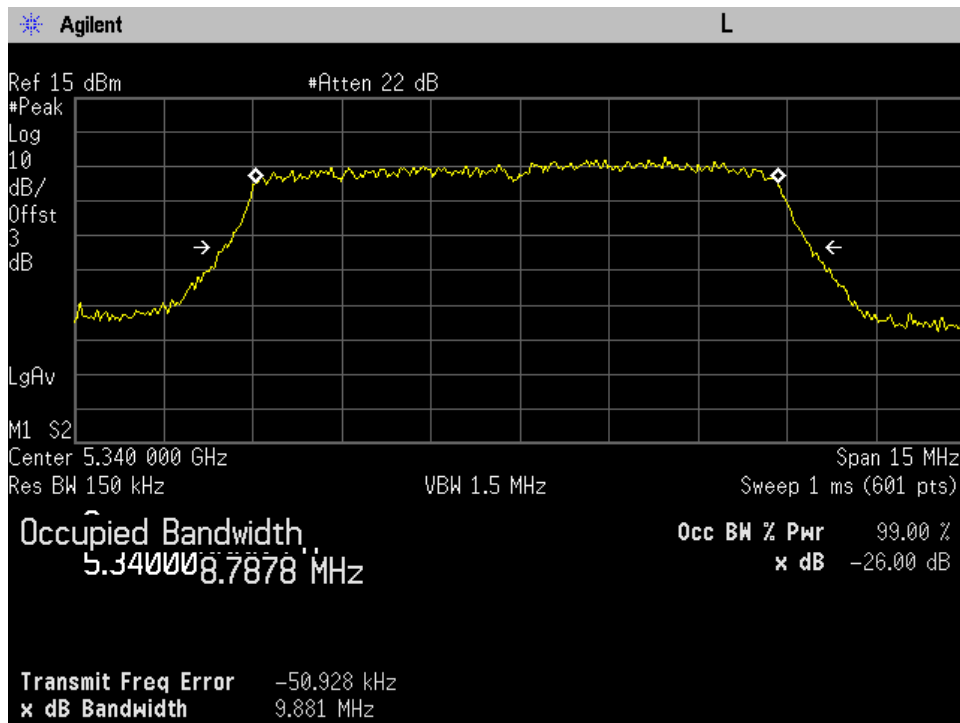

Annex C

Occupied Bandwidth

UNII-2A and UNII-2C

UNII-2A

10 Mhz High Ch Port 1

10 Mhz High Ch Port 2

10 Mhz Low Ch Port 1

10 Mhz Low Ch Port 2

10 Mhz Mid Ch Port 1

10 Mhz Mid Ch Port 2

20 Mhz High Ch Port 1

20 Mhz High Ch Port 2

20 Mhz Low Ch Port 1

20 Mhz Low Ch Port 2

20 Mhz Mid Ch Port 1

20 Mhz Mid Ch Port 2

30 Mhz High Ch Port 1

30 Mhz High Ch Port 2

30 Mhz Low Ch Port 1

30 Mhz Low Ch Port 2

30 Mhz Mid Ch Port 1

30 Mhz Mid Ch Port 2

40 Mhz High Ch Port 1

40 Mhz High Ch Port 2