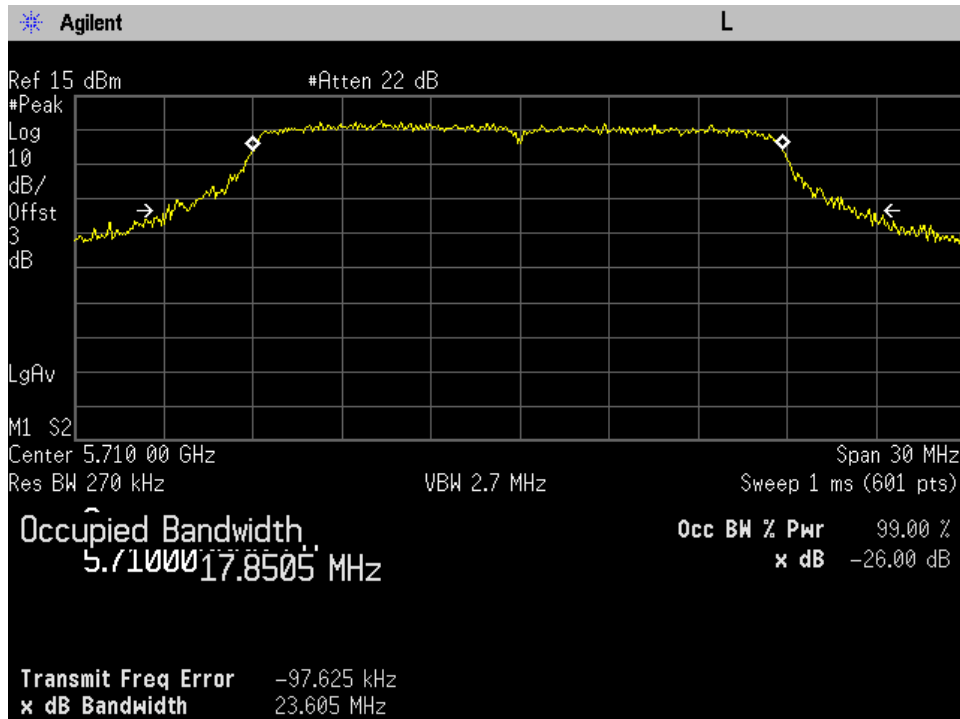

40 Mhz Low Ch Port 1

40 Mhz Low Ch Port 2

40 Mhz Mid Ch Port 1

40 Mhz Mid Ch Port 2

UNII-2C

10 Mhz High Ch Port 1

10 Mhz High Ch Port 2

10 Mhz Low Ch Port 1

10 Mhz Low Ch Port 2

10 Mhz Mid Ch Port 1

10 Mhz Mid Ch Port 2

20 Mhz High Ch Port 1

20 Mhz High Ch Port 2

20 Mhz Low Ch Port 1

20 Mhz Low Ch Port 2

20 Mhz Mid Ch Port 1

20 Mhz Mid Ch Port 2

30 Mhz High Ch Port 1

30 Mhz High Ch Port 2

30 Mhz Low Ch Port 1

30 Mhz Low Ch Port 2

30 Mhz Mid Ch Port 1

30 Mhz Mid Ch Port 2

40 Mhz High Ch Port 1