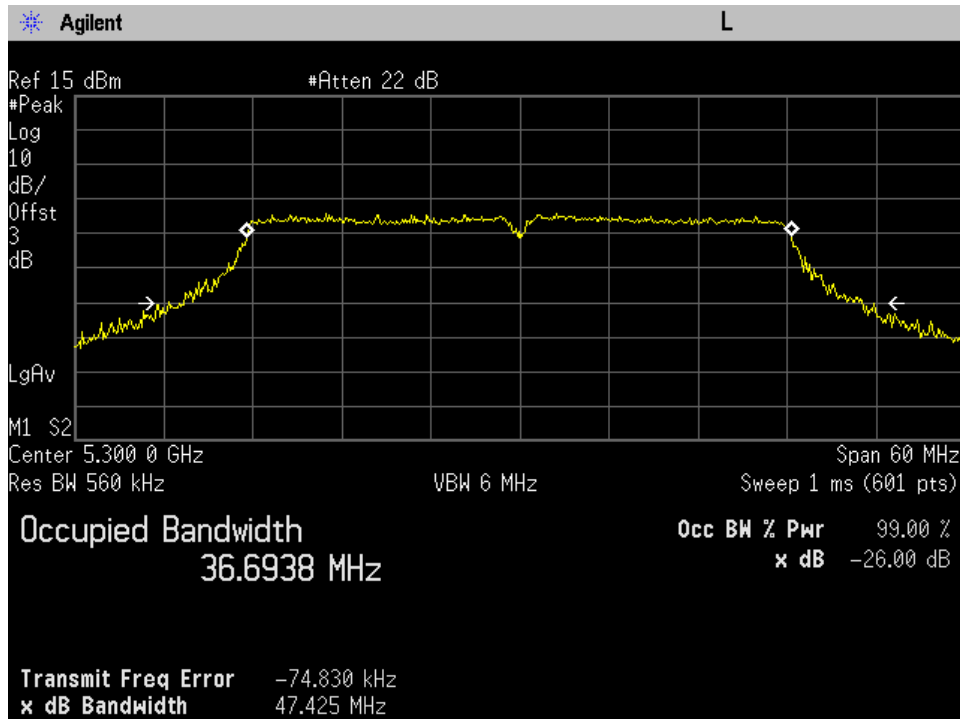

10 Mhz Mid Ch Port 1

10 Mhz Mid Ch Port 2

20 Mhz High Ch Port 1

20 Mhz High Ch Port 2

20 Mhz Low Ch Port 1

20 Mhz Low Ch Port 2

20 Mhz Mid Ch Port 1

20 Mhz Mid Ch Port 2

30 Mhz High Ch Port 1

30 Mhz High Ch Port 2

30 Mhz Low Ch Port 1

30 Mhz Low Ch Port 2

30 Mhz Mid Ch Port 1

30 Mhz Mid Ch Port 2

40 Mhz High Ch Port 1

40 Mhz High Ch Port 2

40 Mhz Low Ch Port 1

40 Mhz Low Ch Port 2

40 Mhz Mid Ch Port 1

40 Mhz Mid Ch Port 2

UNII-2C

10 Mhz High Ch Port 1

10 Mhz High Ch Port 2

10 Mhz Low Ch Port 1

10 Mhz Low Ch Port 2

10 Mhz Mid Ch Port 1

10 Mhz Mid Ch Port 2

20 Mhz High Ch Port 1

20 Mhz High Ch Port 2

20 Mhz Low Ch Port 1

20 Mhz Low Ch Port 2

20 Mhz Mid Ch Port 1