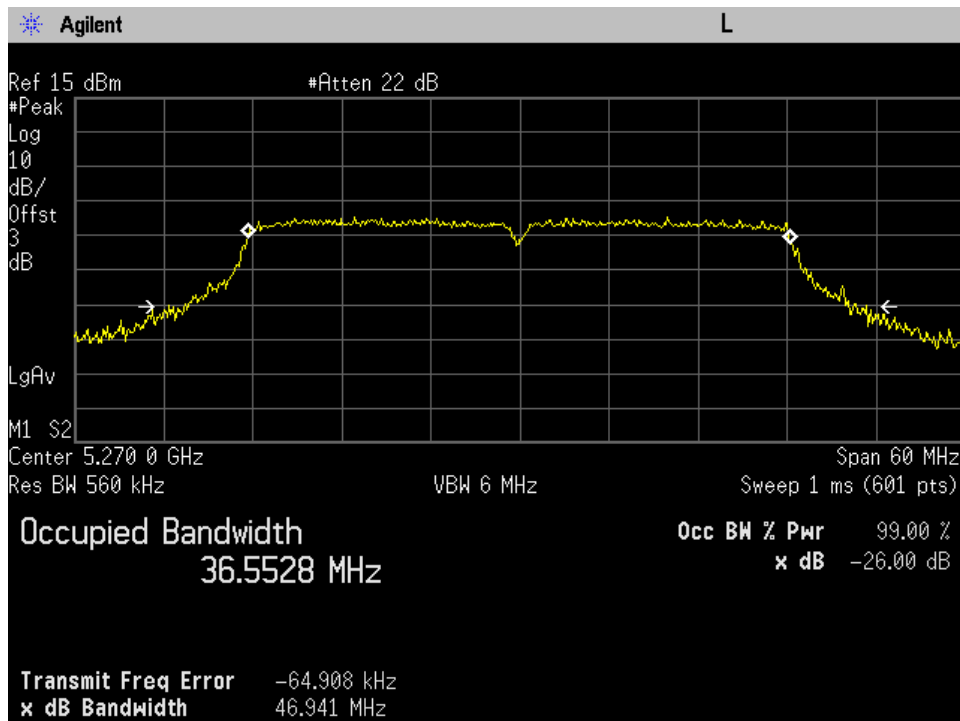

10 Mhz Mid Ch Port 1

10 Mhz Mid Ch Port 2

20 Mhz High Ch Port 1

20 Mhz High Ch Port 2

20 Mhz Low Ch Port 1

20 Mhz Low Ch Port 2

20 Mhz Mid Ch Port 1

20 Mhz Mid Ch Port 2

30 Mhz High Ch Port 1

30 Mhz High Ch Port 2

30 Mhz Low Ch Port 1

30 Mhz Low Ch Port 2

30 Mhz Mid Ch Port 1

30 Mhz Mid Ch Port 2

40 Mhz High Ch Port 1

40 Mhz High Ch Port 2

40 Mhz Low Ch Port 1

40 Mhz Low Ch Port 2

40 Mhz Mid Ch Port 1

40 Mhz Mid Ch Port 2

UNII-2C

10 Mhz High Ch Port 1

10 Mhz High Ch Port 2

10 Mhz Low Ch Port 1

10 Mhz Low Ch Port 2

10 Mhz Mid Ch Port 1

10 Mhz Mid Ch Port 2

20 Mhz High Ch Port 1

20 Mhz High Ch Port 2

20 Mhz Low Ch Port 1

20 Mhz Low Ch Port 2

20 Mhz Mid Ch Port 1