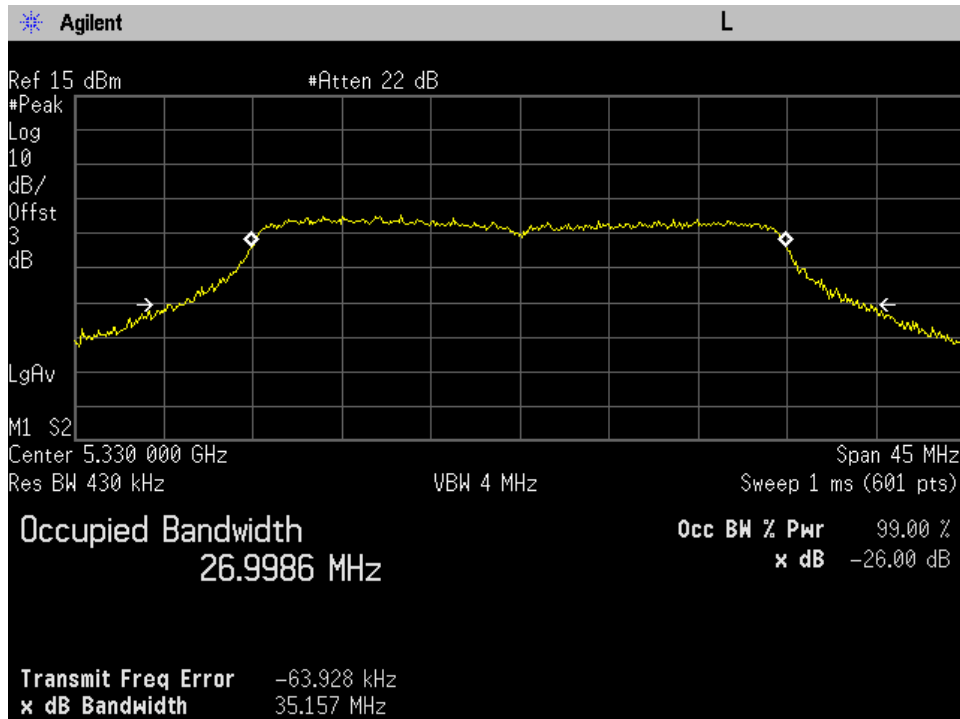

Annex C

Occupied Bandwidth

UNII-2A and UNII-2C

UNII-2A

10 Mhz High Ch Port 1

10 Mhz High Ch Port 2

10 Mhz Low Ch Port 1

10 Mhz Low Ch Port 2

10 Mhz Mid Ch Port 1

10 Mhz Mid Ch Port 2

20 Mhz High Ch Port 1

20 Mhz High Ch Port 2

20 Mhz Low Ch Port 1

20 Mhz Low Ch Port 2

20 Mhz Mid Ch Port 1

20 Mhz Mid Ch Port 2

30 Mhz High Ch Port 1

30 Mhz High Ch Port 2

30 Mhz Low Ch Port 1

30 Mhz Low Ch Port 2

30 Mhz Mid Ch Port 1

30 Mhz Mid Ch Port 2

40 Mhz High Ch Port 1

40 Mhz High Ch Port 2