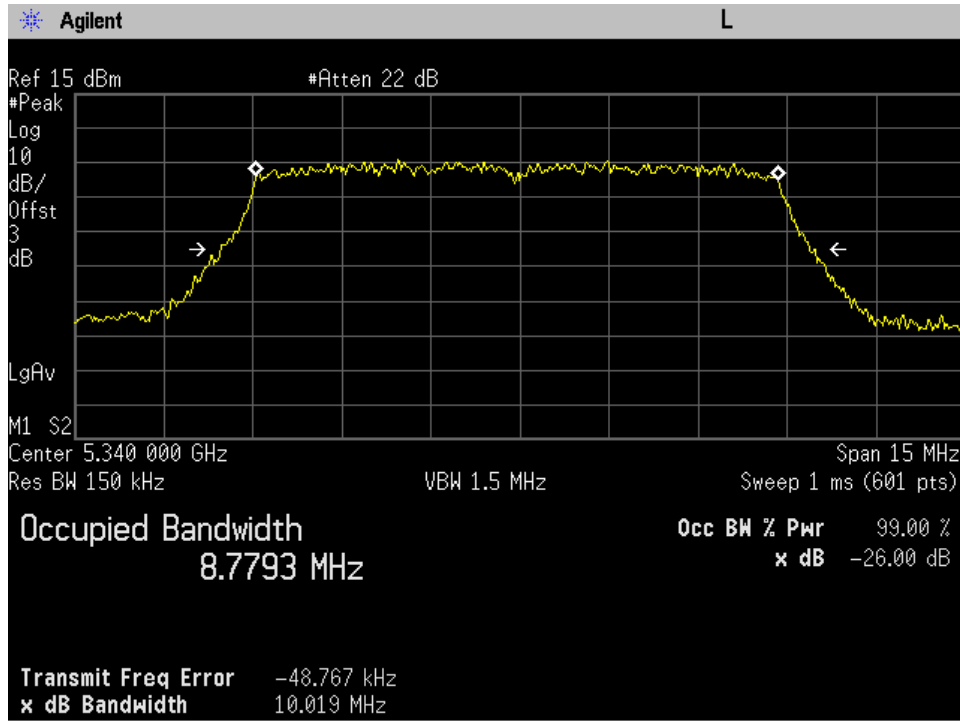

Annex C

Occupied Bandwidth

UNII-2A and UNII-2C

UNII-2A

10 Mhz High Ch Port 1

10 Mhz High Ch Port 2

10 Mhz Low Ch Port 1

10 Mhz Low Ch Port 2

10 Mhz Mid Ch Port 1

10 Mhz Mid Ch Port 2

20 Mhz High Ch Port 1

20 Mhz High Ch Port 2

20 Mhz Low Ch Port 1

20 Mhz Low Ch Port 2

20 Mhz Mid Ch Port 1

20 Mhz Mid Ch Port 2

30 Mhz High Ch Port 1

30 Mhz High Ch Port 2

30 Mhz Low Ch Port 1

30 Mhz Low Ch Port 2

30 Mhz Mid Ch Port 1

30 Mhz Mid Ch Port 2

40 Mhz High Ch Port 1

40 Mhz High Ch Port 2