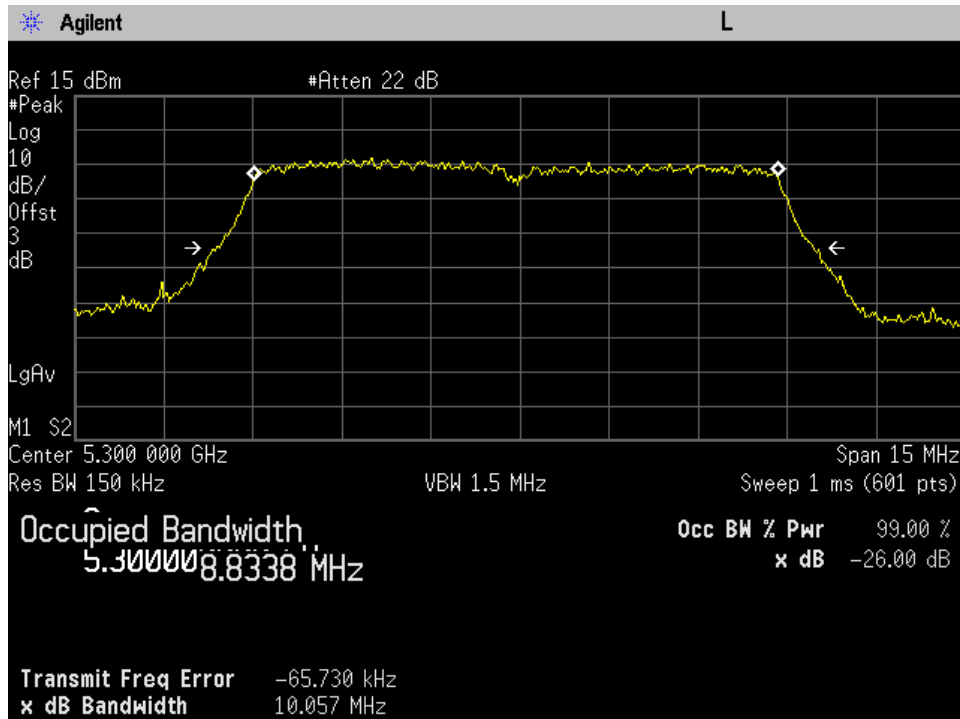

Annex C

Occupied Bandwidth

UNII-2A and UNII-2C

UNII-2A

10 Mhz High Ch Port 1

10 Mhz High Ch Port 2

10 Mhz Low Ch Port 1

10 Mhz Low Ch Port 2

10 Mhz Mid Ch Port 1

10 Mhz Mid Ch Port 2

20 Mhz High Ch Port 1

20 Mhz High Ch Port 2

20 Mhz Low Ch Port 1

20 Mhz Low Ch Port 2

20 Mhz Mid Ch Port 1

20 Mhz Mid Ch Port 2

30 Mhz High Ch Port 1

30 Mhz High Ch Port 2

30 Mhz Low Ch Port 1

30 Mhz Low Ch Port 2

30 Mhz Mid Ch Port 1

30 Mhz Mid Ch Port 2

40 Mhz High Ch Port 1

40 Mhz High Ch Port 2