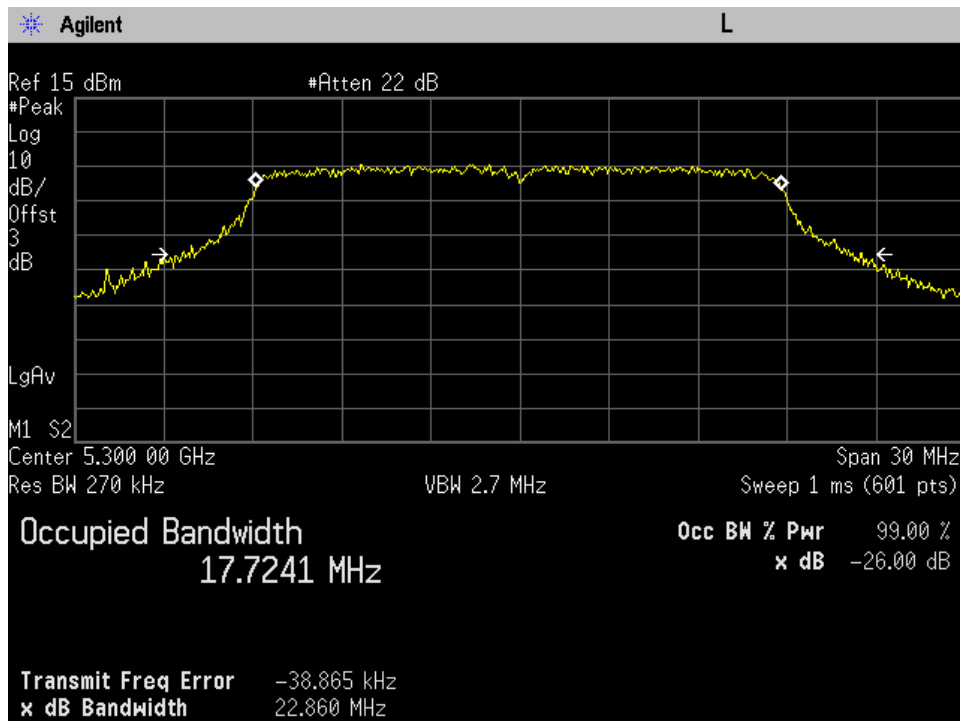

Annex C

Occupied Bandwidth

UNII-2A and UNII-2C

UNII-2A

10 Mhz High Ch Port 1

10 Mhz High Ch Port 2

10 Mhz Low Ch Port 1

10 Mhz Low Ch Port 2

10 Mhz Mid Ch Port 1

10 Mhz Mid Ch Port 2

20 Mhz High Ch Port 1

20 Mhz High Ch Port 2

20 Mhz Low Ch Port 1

20 Mhz Low Ch Port 2

20 Mhz Mid Ch Port 1

20 Mhz Mid Ch Port 2

30 Mhz High Ch Port 1

30 Mhz High Ch Port 2

30 Mhz Low Ch Port 1

30 Mhz Low Ch Port 2

30 Mhz Mid Ch Port 1

30 Mhz Mid Ch Port 2

40 Mhz High Ch Port 1

40 Mhz High Ch Port 2