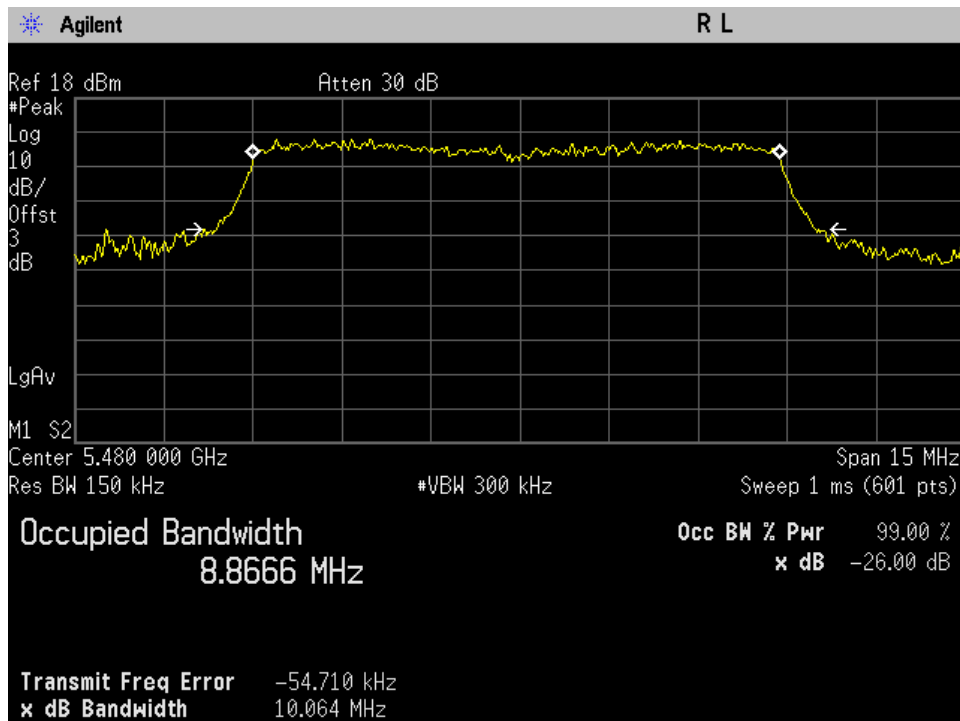

30 Mhz High Ch Port 1

30 Mhz High Ch Port 2

30 Mhz Low Ch Port 1

30 Mhz Low Ch Port 2

30 Mhz Mid Ch Port 1

30 Mhz Mid Ch Port 2

40 Mhz High Ch Port 1

40 Mhz High Ch Port 2

40 Mhz Low Ch Port 1

40 Mhz Low Ch Port 2

40 Mhz Mid Ch Port 1

40 Mhz Mid Ch Port 2

UNII-2C

10 Mhz High Ch Port 1

10 Mhz High Ch Port 2

10 Mhz Low Ch Port 1

10 Mhz Low Ch Port 2

10 Mhz Mid Ch Port 1

10 Mhz Mid Ch Port 2

20 Mhz High Ch Port 1

20 Mhz High Ch Port 2

20 Mhz Low Ch Port 1

20 Mhz Low Ch Port 2

20 Mhz Mid Ch Port 1