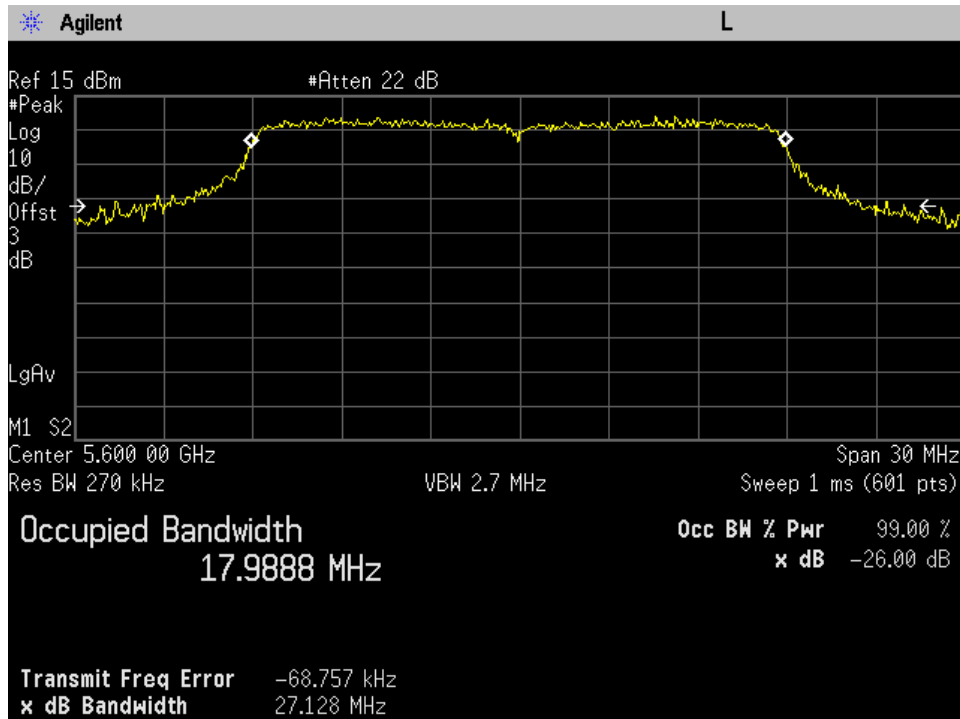

40 Mhz Low Ch Port 1

40 Mhz Low Ch Port 2

40 Mhz Mid Ch Port 1

40 Mhz Mid Ch Port 2

UNII-2C

10 Mhz High Ch Port 1

10 Mhz High Ch Port 2

10 Mhz Low Ch Port 1

10 Mhz Low Ch Port 2

10 Mhz Mid Ch Port 1

10 Mhz Mid Ch Port 2

20 Mhz High Ch Port 1

20 Mhz High Ch Port 2

20 Mhz Low Ch Port 1

20 Mhz Low Ch Port 2

20 Mhz Mid Ch Port 1

20 Mhz Mid Ch Port 2

30 Mhz High Ch Port 1

30 Mhz High Ch Port 2

30 Mhz Low Ch Port 1

30 Mhz Low Ch Port 2

30 Mhz Mid Ch Port 1

30 Mhz Mid Ch Port 2

40 Mhz High Ch Port 1