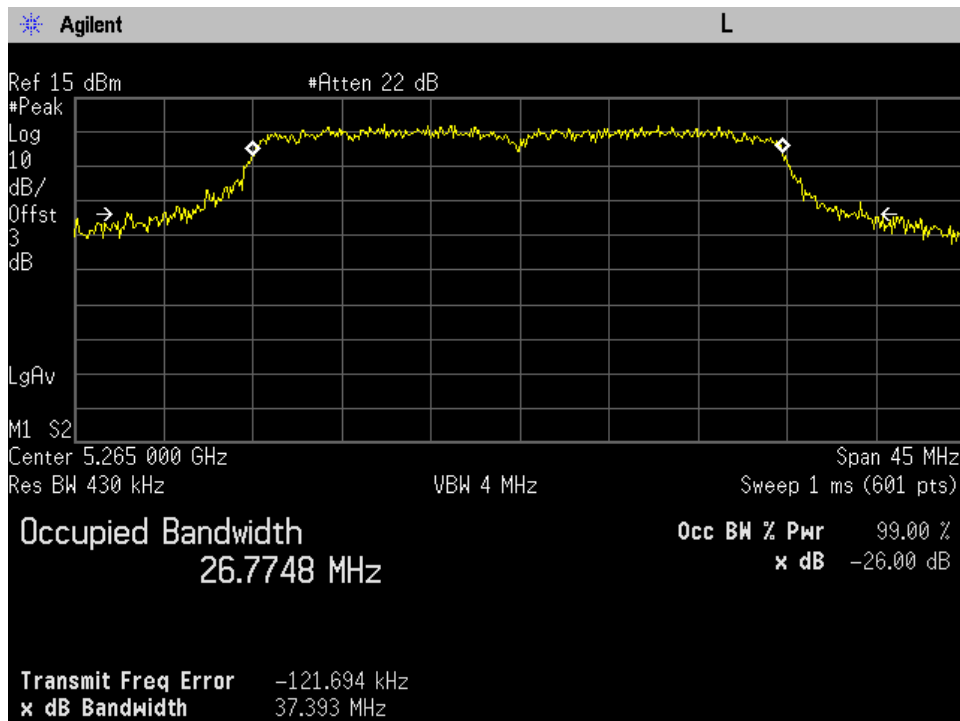

10 Mhz Mid Ch Port 1

10 Mhz Mid Ch Port 2

20 Mhz High Ch Port 1

20 Mhz High Ch Port 2

20 Mhz Low Ch Port 1

20 Mhz Low Ch Port 2

20 Mhz Mid Ch Port 1

20 Mhz Mid Ch Port 2

30 Mhz High Ch Port 1

30 Mhz High Ch Port 2

30 Mhz Low Ch Port 1

30 Mhz Low Ch Port 2

30 Mhz Mid Ch Port 1

30 Mhz Mid Ch Port 2

40 Mhz High Ch Port 1

40 Mhz High Ch Port 2

40 Mhz Low Ch Port 1

40 Mhz Low Ch Port 2

40 Mhz Mid Ch Port 1

40 Mhz Mid Ch Port 2

UNII-2C

10 Mhz High Ch Port 1

10 Mhz High Ch Port 2

10 Mhz Low Ch Port 1

10 Mhz Low Ch Port 2

10 Mhz Mid Ch Port 1

10 Mhz Mid Ch Port 2

20 Mhz High Ch Port 1

20 Mhz High Ch Port 2

20 Mhz Low Ch Port 1

20 Mhz Low Ch Port 2

20 Mhz Mid Ch Port 1