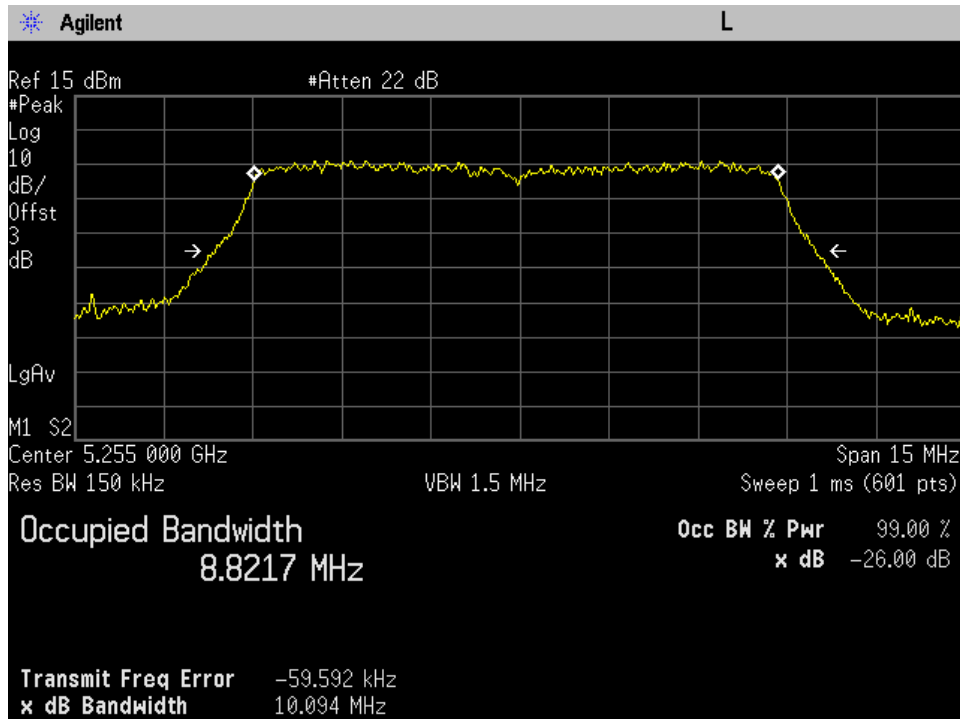

Annex C

Occupied Bandwidth

UNII-2A and UNII-2C

UNII-2A

10 Mhz High Ch Port 1

10 Mhz High Ch Port 2

10 Mhz Low Ch Port 1

10 Mhz Low Ch Port 2

10 Mhz Mid Ch Port 1

10 Mhz Mid Ch Port 2

20 Mhz High Ch Port 1

20 Mhz High Ch Port 2

20 Mhz Low Ch Port 1

20 Mhz Low Ch Port 2

20 Mhz Mid Ch Port 1

20 Mhz Mid Ch Port 2

30 Mhz High Ch Port 1

30 Mhz High Ch Port 2

30 Mhz Low Ch Port 1

30 Mhz Low Ch Port 2

30 Mhz Mid Ch Port 1

30 Mhz Mid Ch Port 2

40 Mhz High Ch Port 1

40 Mhz High Ch Port 2