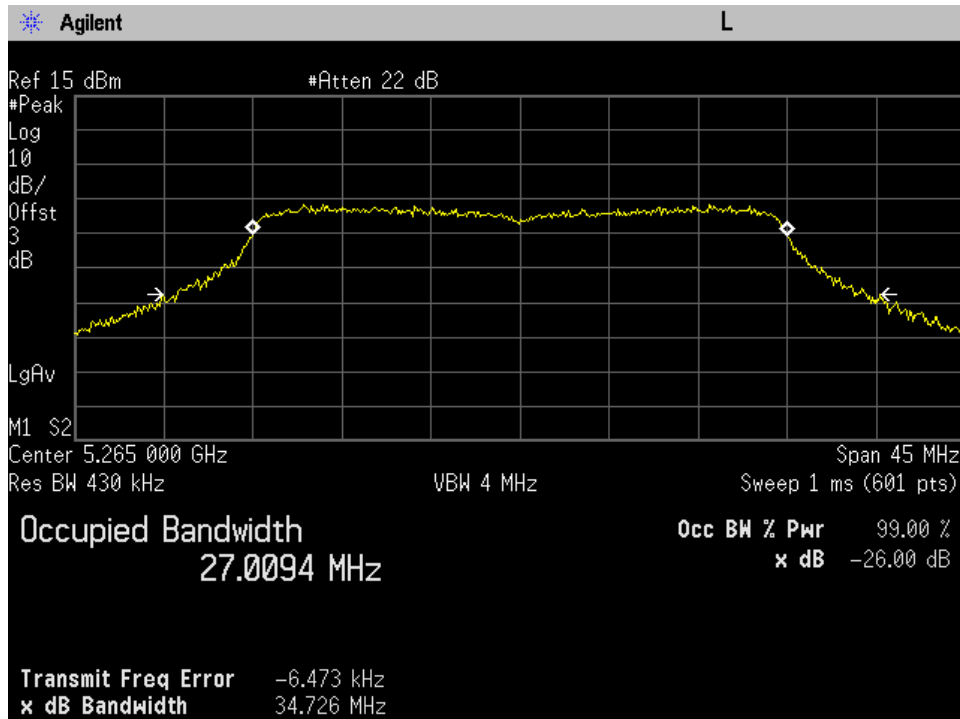

Annex C

Occupied Bandwidth

UNII-2A and UNII-2C

UNII-2A

10 Mhz High Ch Port 1

10 Mhz High Ch Port 2

10 Mhz Low Ch Port 1

10 Mhz Low Ch Port 2

10 Mhz Mid Ch Port 1

10 Mhz Mid Ch Port 2

20 Mhz High Ch Port 1

20 Mhz High Ch Port 2

20 Mhz Low Ch Port 1

20 Mhz Low Ch Port 2

20 Mhz Mid Ch Port 1

20 Mhz Mid Ch Port 2

30 Mhz High Ch Port 1

30 Mhz High Ch Port 2

30 Mhz Low Ch Port 1

30 Mhz Low Ch Port 2

30 Mhz Mid Ch Port 1

30 Mhz Mid Ch Port 2

40 Mhz High Ch Port 1

40 Mhz High Ch Port 2