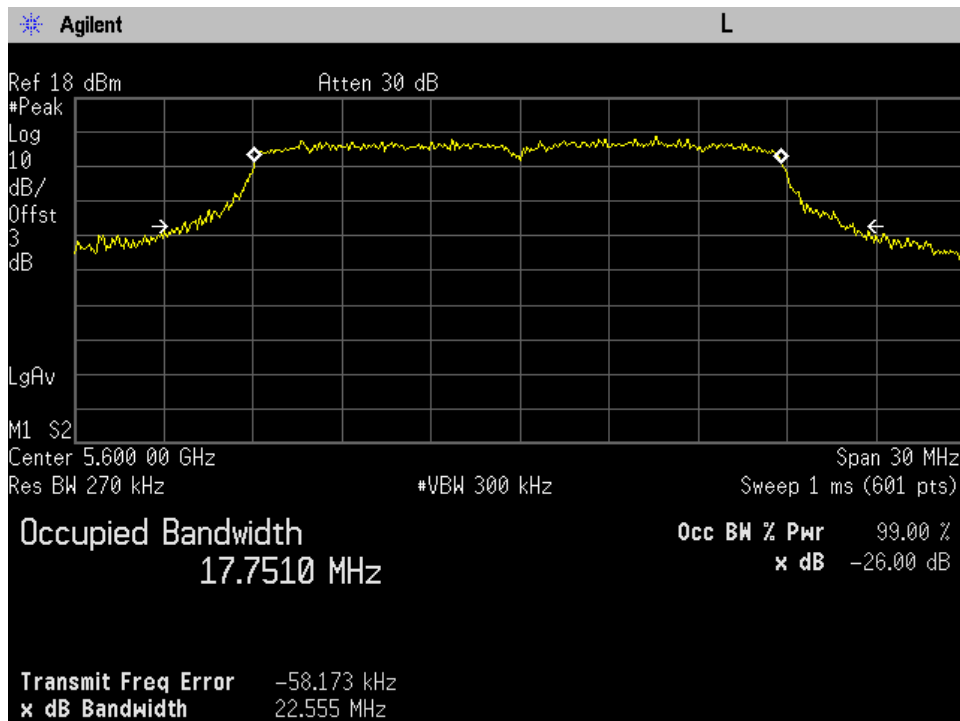

40 Mhz Low Ch Port 1

40 Mhz Low Ch Port 2

40 Mhz Mid Ch Port 1

40 Mhz Mid Ch Port 2

UNII-2C

10 Mhz High Ch Port 1

10 Mhz High Ch Port 2

10 Mhz Low Ch Port 1

10 Mhz Low Ch Port 2

10 Mhz Mid Ch Port 1

10 Mhz Mid Ch Port 2

20 Mhz High Ch Port 1

20 Mhz High Ch Port 2

20 Mhz Low Ch Port 1

20 Mhz Low Ch Port 2

20 Mhz Mid Ch Port 1

20 Mhz Mid Ch Port 2

30 Mhz High Ch Port 1

30 Mhz High Ch Port 2

30 Mhz Low Ch Port 1

30 Mhz Low Ch Port 2

30 Mhz Mid Ch Port 1

30 Mhz Mid Ch Port 2

40 Mhz High Ch Port 1