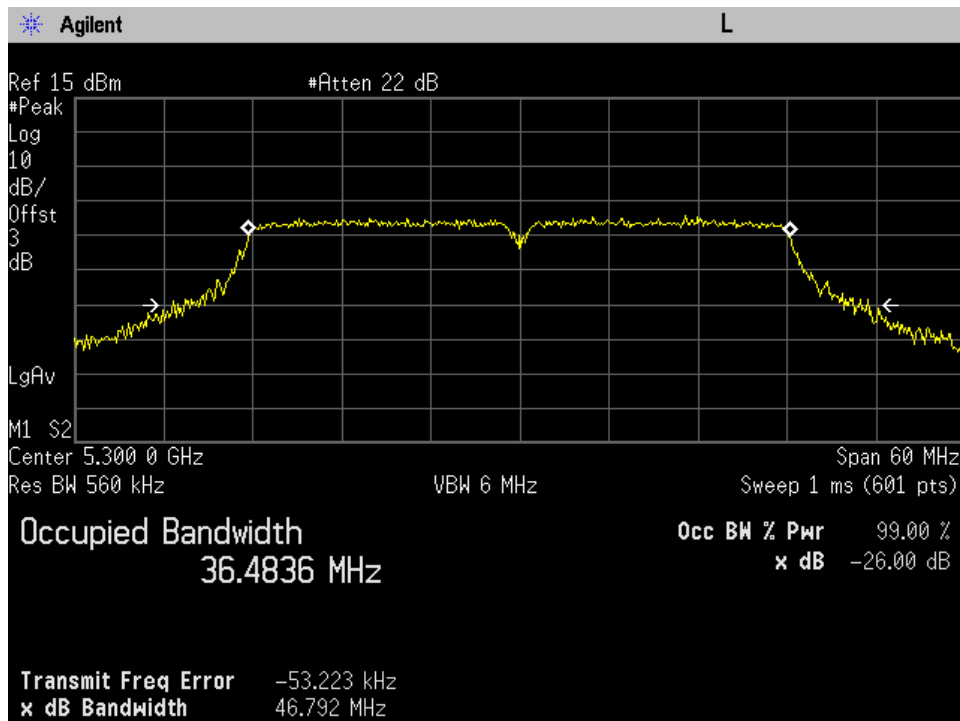

30 Mhz High Ch Port 1

30 Mhz High Ch Port 2

30 Mhz Low Ch Port 1

30 Mhz Low Ch Port 2

30 Mhz Mid Ch Port 1

30 Mhz Mid Ch Port 2

40 Mhz High Ch Port 1

40 Mhz High Ch Port 2

40 Mhz Low Ch Port 1

40 Mhz Low Ch Port 2

40 Mhz Mid Ch Port 1

40 Mhz Mid Ch Port 2

UNII-2C

10 Mhz High Ch Port 1

10 Mhz High Ch Port 2

10 Mhz Low Ch Port 1

10 Mhz Low Ch Port 2

10 Mhz Mid Ch Port 1

10 Mhz Mid Ch Port 2

20 Mhz High Ch Port 1

20 Mhz High Ch Port 2

20 Mhz Low Ch Port 1

20 Mhz Low Ch Port 2

20 Mhz Mid Ch Port 1