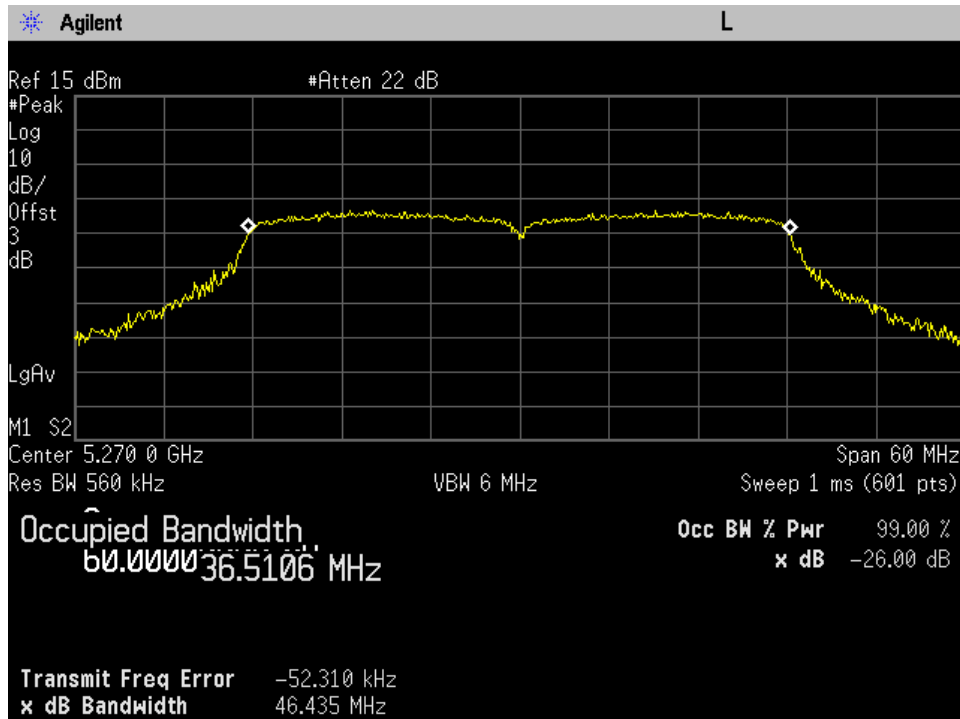

10 Mhz Mid Ch Port 1

10 Mhz Mid Ch Port 2

20 Mhz High Ch Port 1

20 Mhz High Ch Port 2

20 Mhz Low Ch Port 1

20 Mhz Low Ch Port 2

20 Mhz Mid Ch Port 1

20 Mhz Mid Ch Port 2

30 Mhz High Ch Port 1

30 Mhz High Ch Port 2

30 Mhz Low Ch Port 1

30 Mhz Low Ch Port 2

30 Mhz Mid Ch Port 1

30 Mhz Mid Ch Port 2

40 Mhz High Ch Port 1

40 Mhz High Ch Port 2

40 Mhz Low Ch Port 1

40 Mhz Low Ch Port 2

40 Mhz Mid Ch Port 1

40 Mhz Mid Ch Port 2

UNII-2C

10 Mhz High Ch Port 1

10 Mhz High Ch Port 2

10 Mhz Low Ch Port 1

10 Mhz Low Ch Port 2

10 Mhz Mid Ch Port 1

10 Mhz Mid Ch Port 2

20 Mhz High Ch Port 1

20 Mhz High Ch Port 2

20 Mhz Low Ch Port 1

20 Mhz Low Ch Port 2

20 Mhz Mid Ch Port 1