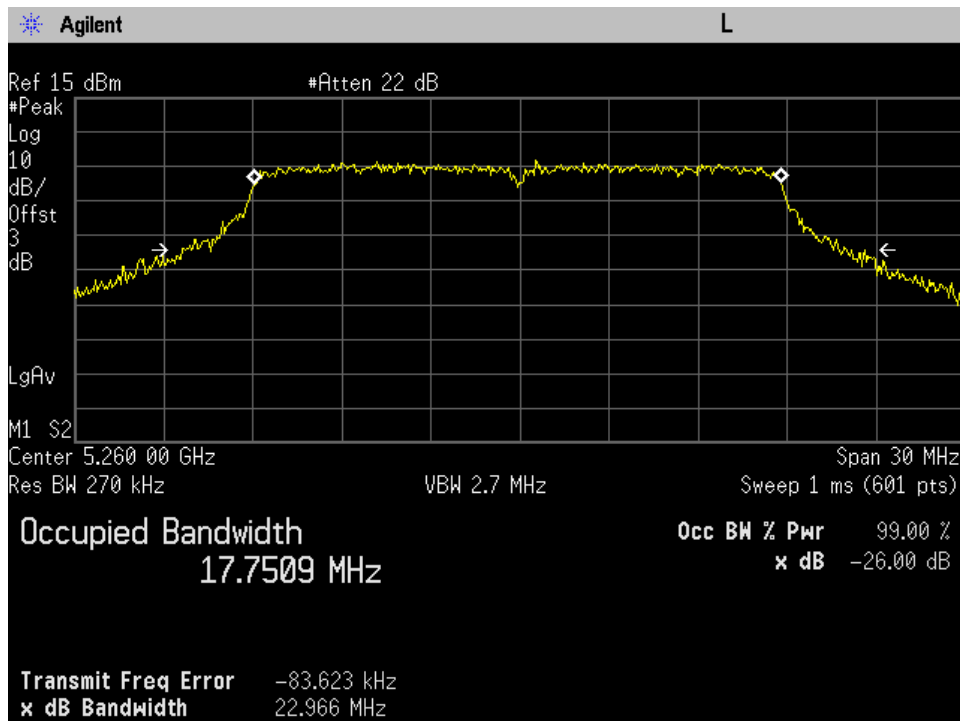

Annex C

Occupied Bandwidth

UNII-2A and UNII-2C

UNII-2A

10 Mhz High Ch Port 1

10 Mhz High Ch Port 2

10 Mhz Low Ch Port 1

10 Mhz Low Ch Port 2

10 Mhz Mid Ch Port 1

10 Mhz Mid Ch Port 2

20 Mhz High Ch Port 1

20 Mhz High Ch Port 2

20 Mhz Low Ch Port 1

20 Mhz Low Ch Port 2

20 Mhz Mid Ch Port 1

20 Mhz Mid Ch Port 2

30 Mhz High Ch Port 1

30 Mhz High Ch Port 2

30 Mhz Low Ch Port 1

30 Mhz Low Ch Port 2

30 Mhz Mid Ch Port 1

30 Mhz Mid Ch Port 2

40 Mhz High Ch Port 1

40 Mhz High Ch Port 2