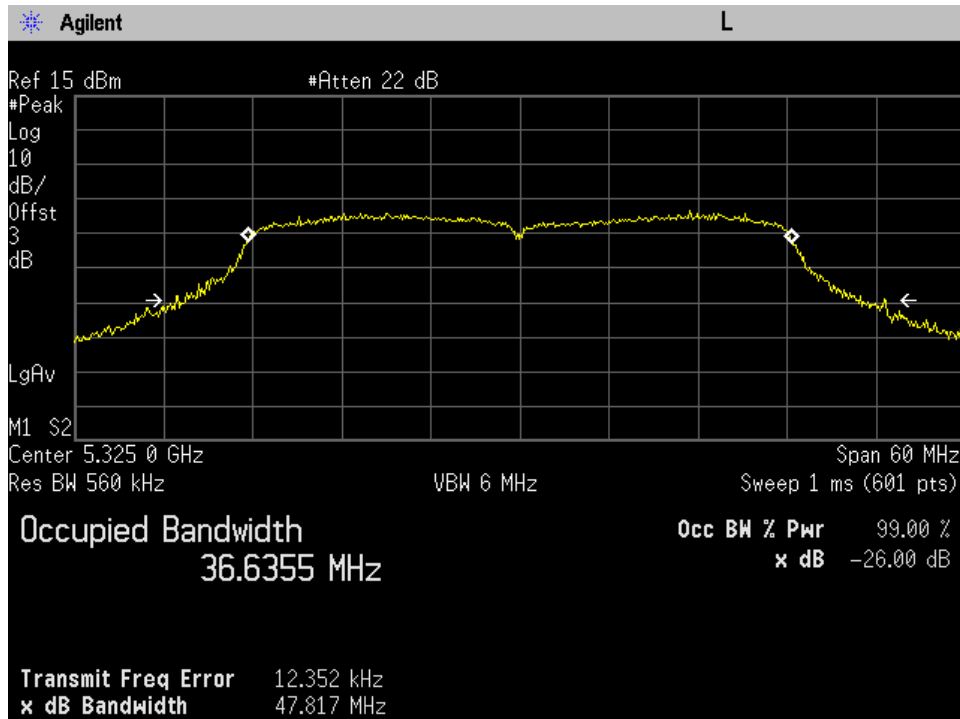

10 Mhz Mid Ch Port 1

10 Mhz Mid Ch Port 2

20 Mhz High Ch Port 1

20 Mhz High Ch Port 2

20 Mhz Low Ch Port 1

20 Mhz Low Ch Port 2

20 Mhz Mid Ch Port 1

20 Mhz Mid Ch Port 2

30 Mhz High Ch Port 1

30 Mhz High Ch Port 2

30 Mhz Low Ch Port 1

30 Mhz Low Ch Port 2

30 Mhz Mid Ch Port 1

30 Mhz Mid Ch Port 2

40 Mhz High Ch Port 1

40 Mhz High Ch Port 2

40 Mhz Low Ch Port 1

40 Mhz Low Ch Port 2

40 Mhz Mid Ch Port 1

40 Mhz Mid Ch Port 2

UNII-2C

10 Mhz High Ch Port 1

10 Mhz High Ch Port 2

10 Mhz Low Ch Port 1

10 Mhz Low Ch Port 2

10 Mhz Mid Ch Port 1

10 Mhz Mid Ch Port 2

20 Mhz High Ch Port 1

20 Mhz High Ch Port 2

20 Mhz Low Ch Port 1

20 Mhz Low Ch Port 2

20 Mhz Mid Ch Port 1