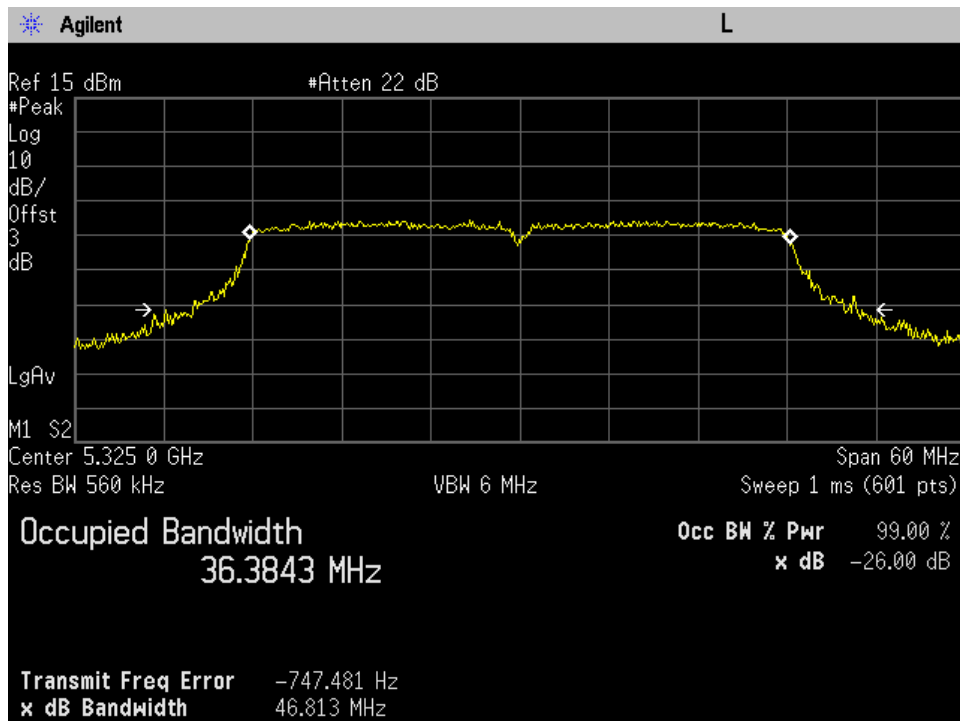

10 Mhz Mid Ch Port 1

10 Mhz Mid Ch Port 2

20 Mhz High Ch Port 1

20 Mhz High Ch Port 2

20 Mhz Low Ch Port 1

20 Mhz Low Ch Port 2

20 Mhz Mid Ch Port 1

20 Mhz Mid Ch Port 2

30 Mhz High Ch Port 1

30 Mhz High Ch Port 2

30 Mhz Low Ch Port 1

30 Mhz Low Ch Port 2

30 Mhz Mid Ch Port 1

30 Mhz Mid Ch Port 2

40 Mhz High Ch Port 1

40 Mhz High Ch Port 2

40 Mhz Low Ch Port 1

40 Mhz Low Ch Port 2

40 Mhz Mid Ch Port 1

40 Mhz Mid Ch Port 2

UNII-2C

10 Mhz High Ch Port 1

10 Mhz High Ch Port 2

10 Mhz Low Ch Port 1

10 Mhz Low Ch Port 2

10 Mhz Mid Ch Port 1

10 Mhz Mid Ch Port 2

20 Mhz High Ch Port 1

20 Mhz High Ch Port 2

20 Mhz Low Ch Port 1

20 Mhz Low Ch Port 2

20 Mhz Mid Ch Port 1