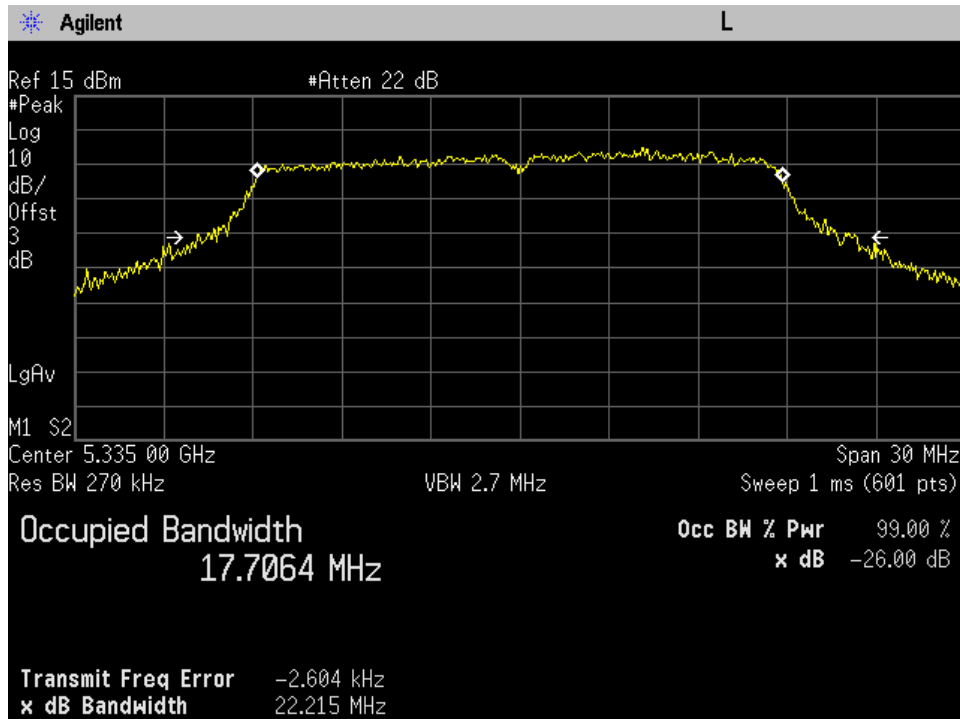

Annex C

Occupied Bandwidth

UNII-2A and UNII-2C

UNII-2A

10 Mhz High Ch Port 1

10 Mhz High Ch Port 2

10 Mhz Low Ch Port 1

10 Mhz Low Ch Port 2

10 Mhz Mid Ch Port 1

10 Mhz Mid Ch Port 2

20 Mhz High Ch Port 1

20 Mhz High Ch Port 2

20 Mhz Low Ch Port 1

20 Mhz Low Ch Port 2

20 Mhz Mid Ch Port 1

20 Mhz Mid Ch Port 2

30 Mhz High Ch Port 1

30 Mhz High Ch Port 2

30 Mhz Low Ch Port 1

30 Mhz Low Ch Port 2

30 Mhz Mid Ch Port 1

30 Mhz Mid Ch Port 2

40 Mhz High Ch Port 1

40 Mhz High Ch Port 2