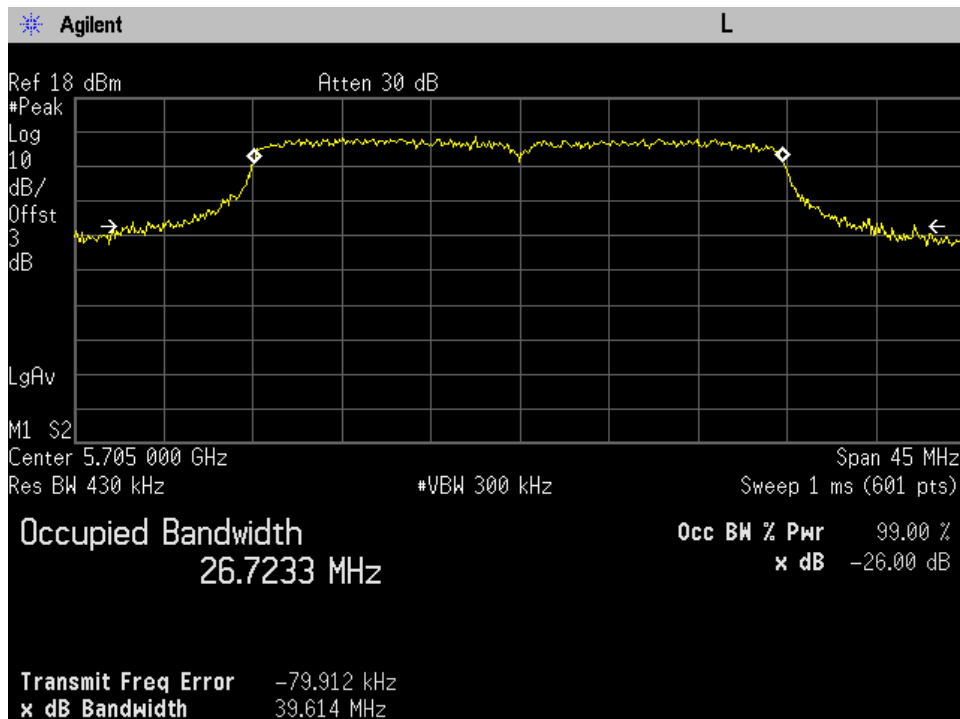

40 Mhz Low Ch Port 1

40 Mhz Low Ch Port 2

40 Mhz Mid Ch Port 1

40 Mhz Mid Ch Port 2

UNII-2C

10 Mhz High Ch Port 1

10 Mhz High Ch Port 2

10 Mhz Low Ch Port 1

10 Mhz Low Ch Port 2

10 Mhz Mid Ch Port 1

10 Mhz Mid Ch Port 2

20 Mhz High Ch Port 1

20 Mhz High Ch Port 2

20 Mhz Low Ch Port 1

20 Mhz Low Ch Port 2

20 Mhz Mid Ch Port 1

20 Mhz Mid Ch Port 2

30 Mhz High Ch Port 1

30 Mhz High Ch Port 2

30 Mhz Low Ch Port 1

30 Mhz Low Ch Port 2

30 Mhz Mid Ch Port 1

30 Mhz Mid Ch Port 2

40 Mhz High Ch Port 1