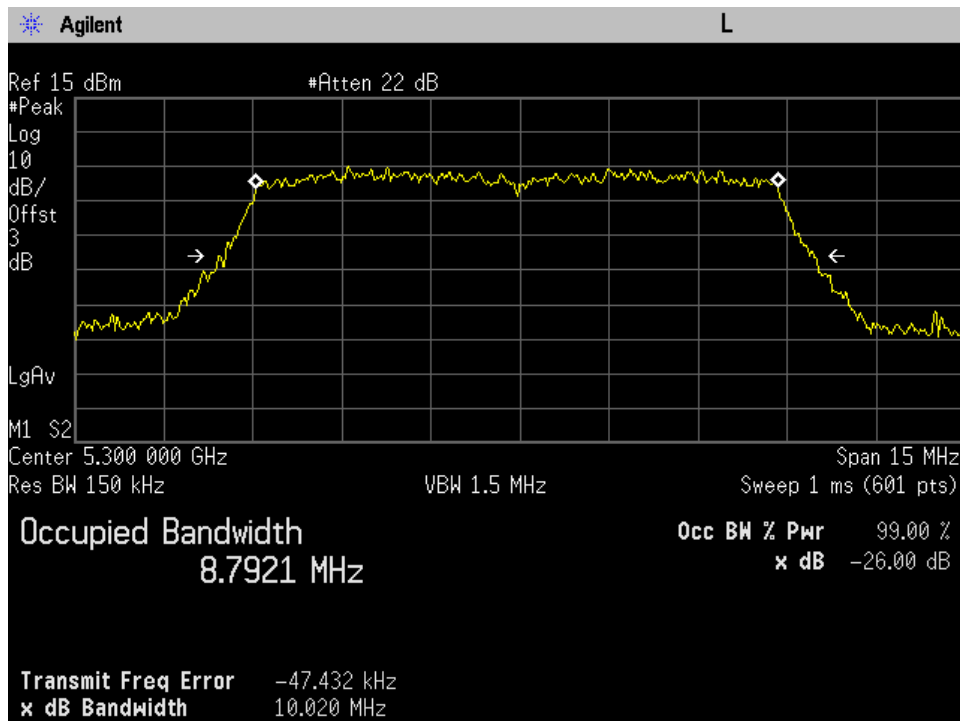

Annex C

Occupied Bandwidth

UNII-2A and UNII-2C

UNII-2A

10 Mhz High Ch Port 1

10 Mhz High Ch Port 2

10 Mhz Low Ch Port 1

10 Mhz Low Ch Port 2

10 Mhz Mid Ch Port 1

10 Mhz Mid Ch Port 2

20 Mhz High Ch Port 1

20 Mhz High Ch Port 2

20 Mhz Low Ch Port 1

20 Mhz Low Ch Port 2

20 Mhz Mid Ch Port 1

20 Mhz Mid Ch Port 2

30 Mhz High Ch Port 1

30 Mhz High Ch Port 2

30 Mhz Low Ch Port 1

30 Mhz Low Ch Port 2

30 Mhz Mid Ch Port 1

30 Mhz Mid Ch Port 2

40 Mhz High Ch Port 1

40 Mhz High Ch Port 2