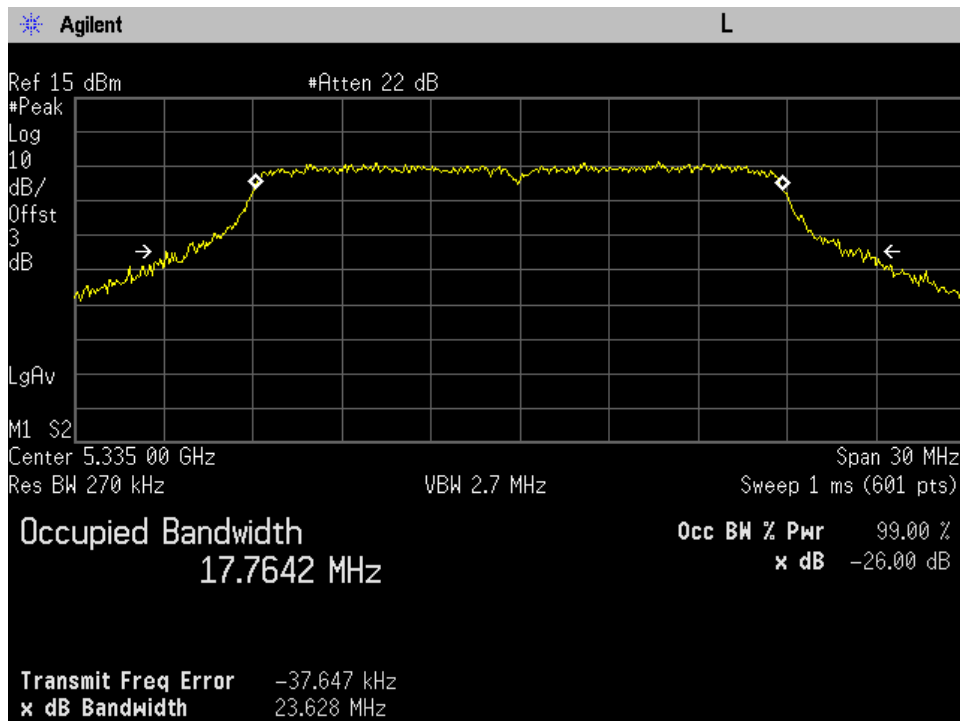

Annex C

Occupied Bandwidth

UNII-2A and UNII-2C

UNII-2A

10 Mhz High Ch Port 1

10 Mhz High Ch Port 2

10 Mhz Low Ch Port 1

10 Mhz Low Ch Port 2

10 Mhz Mid Ch Port 1

10 Mhz Mid Ch Port 2

20 Mhz High Ch Port 1

20 Mhz High Ch Port 2

20 Mhz Low Ch Port 1

20 Mhz Low Ch Port 2

20 Mhz Mid Ch Port 1

20 Mhz Mid Ch Port 2

30 Mhz High Ch Port 1

30 Mhz High Ch Port 2

30 Mhz Low Ch Port 1

30 Mhz Low Ch Port 2

30 Mhz Mid Ch Port 1

30 Mhz Mid Ch Port 2

40 Mhz High Ch Port 1

40 Mhz High Ch Port 2