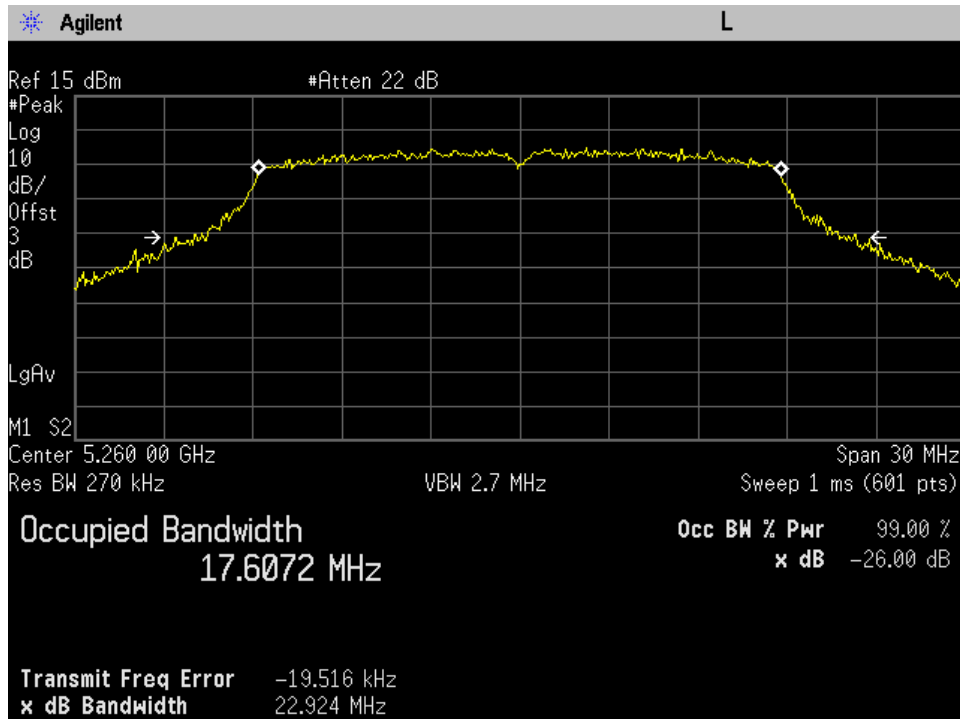

Annex C

Occupied Bandwidth

UNII-2A and UNII-2C

UNII-2A

10 Mhz High Ch Port 1

10 Mhz High Ch Port 2

10 Mhz Low Ch Port 1

10 Mhz Low Ch Port 2

10 Mhz Mid Ch Port 1

10 Mhz Mid Ch Port 2

20 Mhz High Ch Port 1

20 Mhz High Ch Port 2

20 Mhz Low Ch Port 1

20 Mhz Low Ch Port 2

20 Mhz Mid Ch Port 1

20 Mhz Mid Ch Port 2

30 Mhz High Ch Port 1

30 Mhz High Ch Port 2

30 Mhz Low Ch Port 1

30 Mhz Low Ch Port 2

30 Mhz Mid Ch Port 1

30 Mhz Mid Ch Port 2

40 Mhz High Ch Port 1

40 Mhz High Ch Port 2