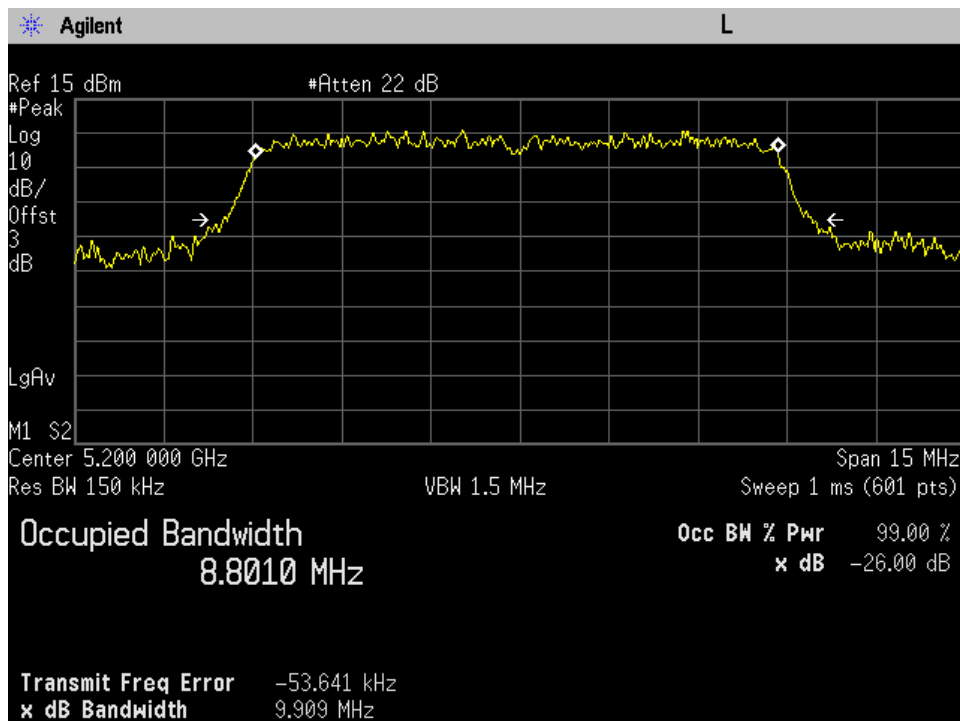

Annex C

Occupied Bandwidth

UNII-1

10 Mhz High Ch Port 1

10 Mhz High Ch Port 2

10 Mhz Low Ch Port 1

10 Mhz Low Ch Port 2

10 Mhz Mid Ch Port 1

10 Mhz Mid Ch Port 2

20 Mhz High Ch Port 1

20 Mhz High Ch Port 2

20 Mhz Low Ch Port 1

20 Mhz Low Ch Port 2

20 Mhz Mid Ch Port 1

20 Mhz Mid Ch Port 2

30 Mhz High Ch Port 1

30 Mhz High Ch Port 2

30 Mhz Low Ch Port 1

30 Mhz Low Ch Port 2

30 Mhz Mid Ch Port 1

30 Mhz Mid Ch Port 2

40 Mhz High Ch Port 1

40 Mhz High Ch Port 2

40 Mhz Low Ch Port 1