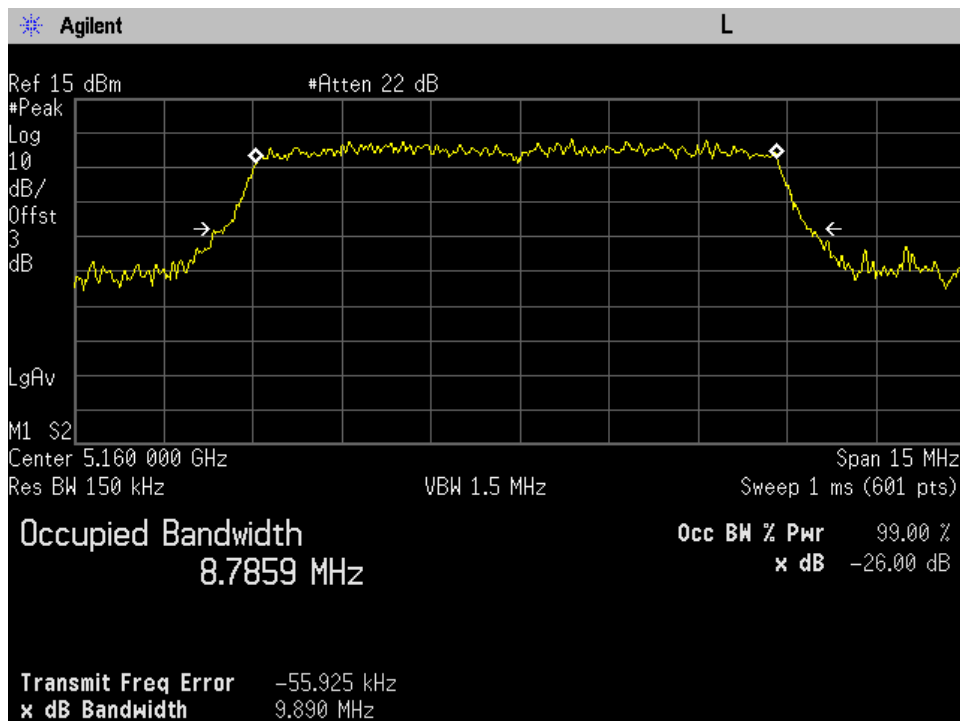

Annex C

Occupied Bandwidth

UNII-1

10 Mhz High Ch Port 1

10 Mhz High Ch Port 2

10 Mhz Low Ch Port 1

10 Mhz Low Ch Port 2

10 Mhz Mid Ch Port 1

10 Mhz Mid Ch Port 2

20 Mhz High Ch Port 1

20 Mhz High Ch Port 2

20 Mhz Low Ch Port 1

20 Mhz Low Ch Port 2

20 Mhz Mid Ch Port 1

20 Mhz Mid Ch Port 2

30 Mhz High Ch Port 1

30 Mhz High Ch Port 2

30 Mhz Low Ch Port 1

30 Mhz Low Ch Port 2

30 Mhz Mid Ch Port 1

30 Mhz Mid Ch Port 2

40 Mhz High Ch Port 1

40 Mhz High Ch Port 2

40 Mhz Low Ch Port 1