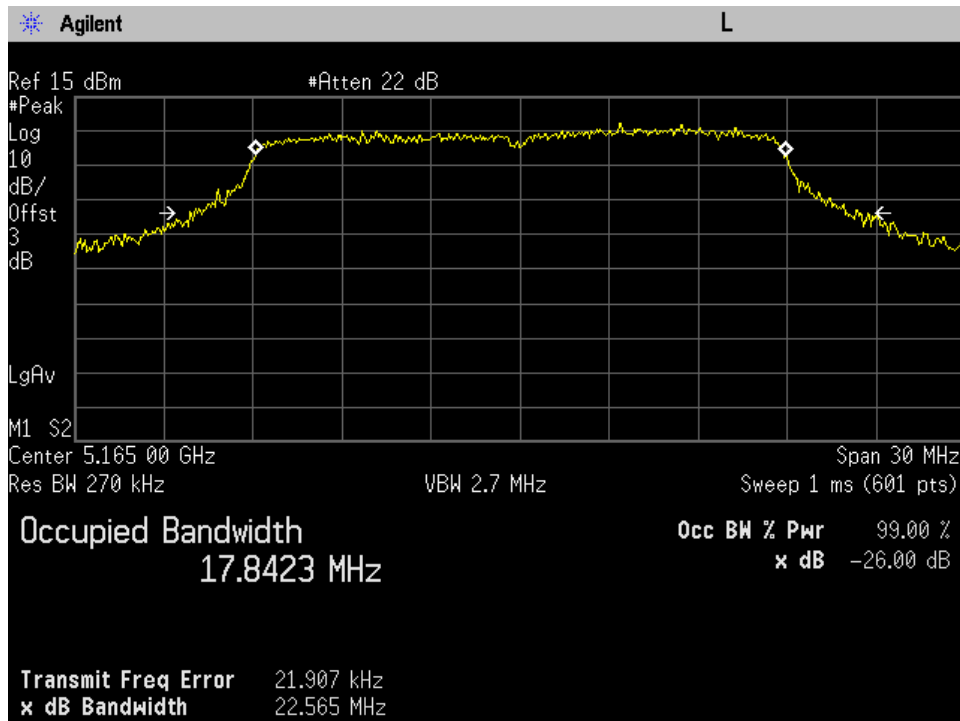

Annex C

Occupied Bandwidth

UNII-1

10 Mhz High Ch Port 1

10 Mhz High Ch Port 2

10 Mhz Low Ch Port 1

10 Mhz Low Ch Port 2

10 Mhz Mid Ch Port 1

10 Mhz Mid Ch Port 2

20 Mhz High Ch Port 1

20 Mhz High Ch Port 2

20 Mhz Low Ch Port 1

20 Mhz Low Ch Port 2

20 Mhz Mid Ch Port 1

20 Mhz Mid Ch Port 2

30 Mhz High Ch Port 1

30 Mhz High Ch Port 2

30 Mhz Low Ch Port 1

30 Mhz Low Ch Port 2

30 Mhz Mid Ch Port 1

30 Mhz Mid Ch Port 2

40 Mhz High Ch Port 1

40 Mhz High Ch Port 2

40 Mhz Low Ch Port 1