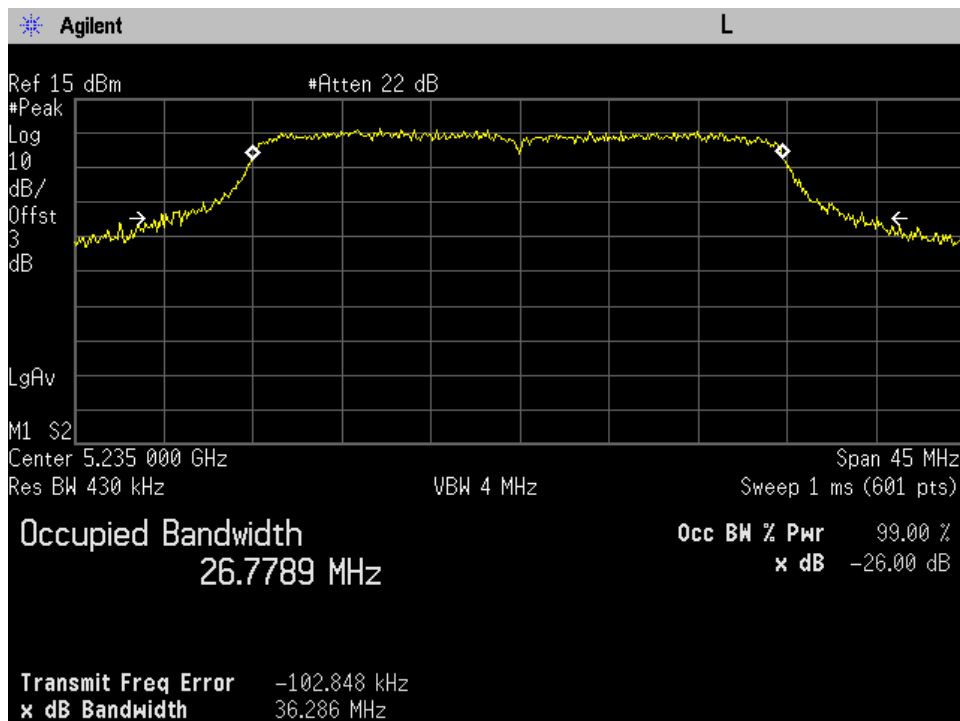

Annex C

Occupied Bandwidth

UNII-1

10 Mhz High Ch Port 1

10 Mhz High Ch Port 2

10 Mhz Low Ch Port 1

10 Mhz Low Ch Port 2

10 Mhz Mid Ch Port 1

10 Mhz Mid Ch Port 2

20 Mhz High Ch Port 1

20 Mhz High Ch Port 2

20 Mhz Low Ch Port 1

20 Mhz Low Ch Port 2

20 Mhz Mid Ch Port 1

20 Mhz Mid Ch Port 2

30 Mhz High Ch Port 1

30 Mhz High Ch Port 2

30 Mhz Low Ch Port 1

30 Mhz Low Ch Port 2

30 Mhz Mid Ch Port 1

30 Mhz Mid Ch Port 2

40 Mhz High Ch Port 1

40 Mhz High Ch Port 2

40 Mhz Low Ch Port 1