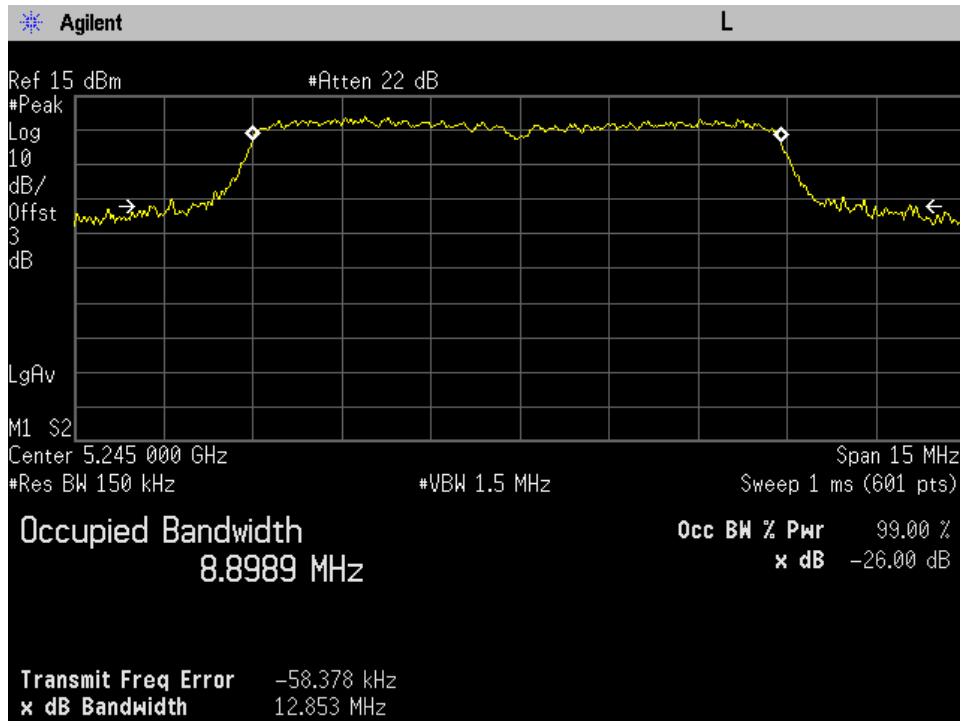

Annex C

Occupied Bandwidth

UNII-1

10 Mhz High Ch Port 1

10 Mhz High Ch Port 2

10 Mhz Low Ch Port 1

10 Mhz Low Ch Port 2

10 Mhz Mid Ch Port 1

10 Mhz Mid Ch Port 2

20 Mhz High Ch Port 1

20 Mhz High Ch Port 2

20 Mhz Low Ch Port 1

20 Mhz Low Ch Port 2

20 Mhz Mid Ch Port 1

20 Mhz Mid Ch Port 2

30 Mhz High Ch Port 1

30 Mhz High Ch Port 2

30 Mhz Low Ch Port 1

30 Mhz Low Ch Port 2

30 Mhz Mid Ch Port 1

30 Mhz Mid Ch Port 2

40 Mhz High Ch Port 1

40 Mhz High Ch Port 2

40 Mhz Low Ch Port 1