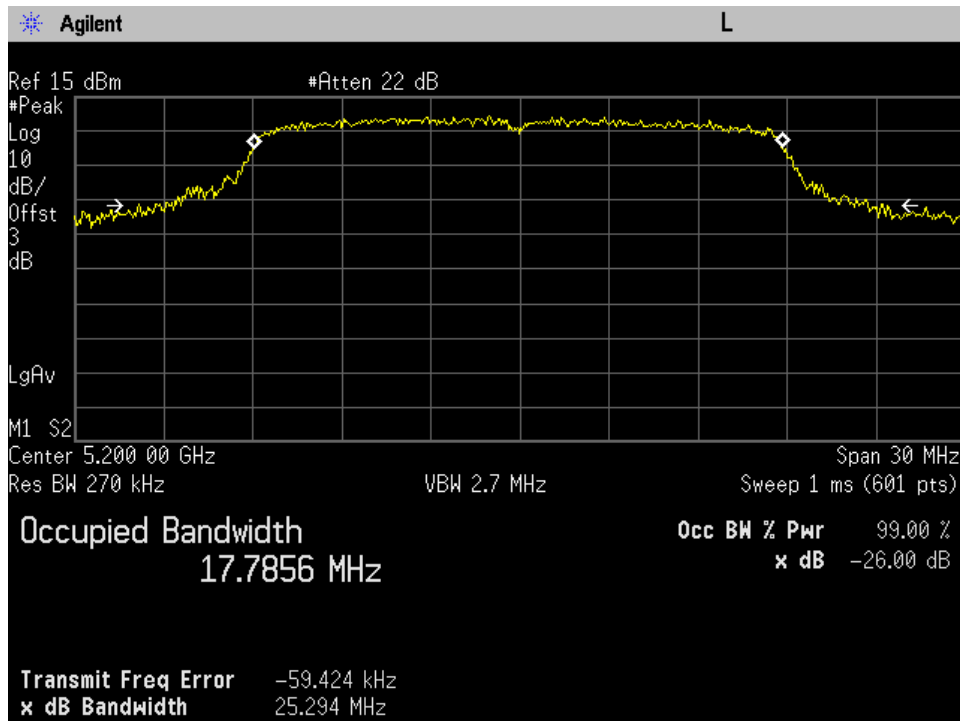

Annex C

Occupied Bandwidth

UNII-1

10 Mhz High Ch Port 1

10 Mhz High Ch Port 2

10 Mhz Low Ch Port 1

10 Mhz Low Ch Port 2

10 Mhz Mid Ch Port 1

10 Mhz Mid Ch Port 2

20 Mhz High Ch Port 1

20 Mhz High Ch Port 2

20 Mhz Low Ch Port 1

20 Mhz Low Ch Port 2

20 Mhz Mid Ch Port 1

20 Mhz Mid Ch Port 2

30 Mhz High Ch Port 1

30 Mhz High Ch Port 2

30 Mhz Low Ch Port 1

30 Mhz Low Ch Port 2

30 Mhz Mid Ch Port 1

30 Mhz Mid Ch Port 2

40 Mhz High Ch Port 1

40 Mhz High Ch Port 2

40 Mhz Low Ch Port 1