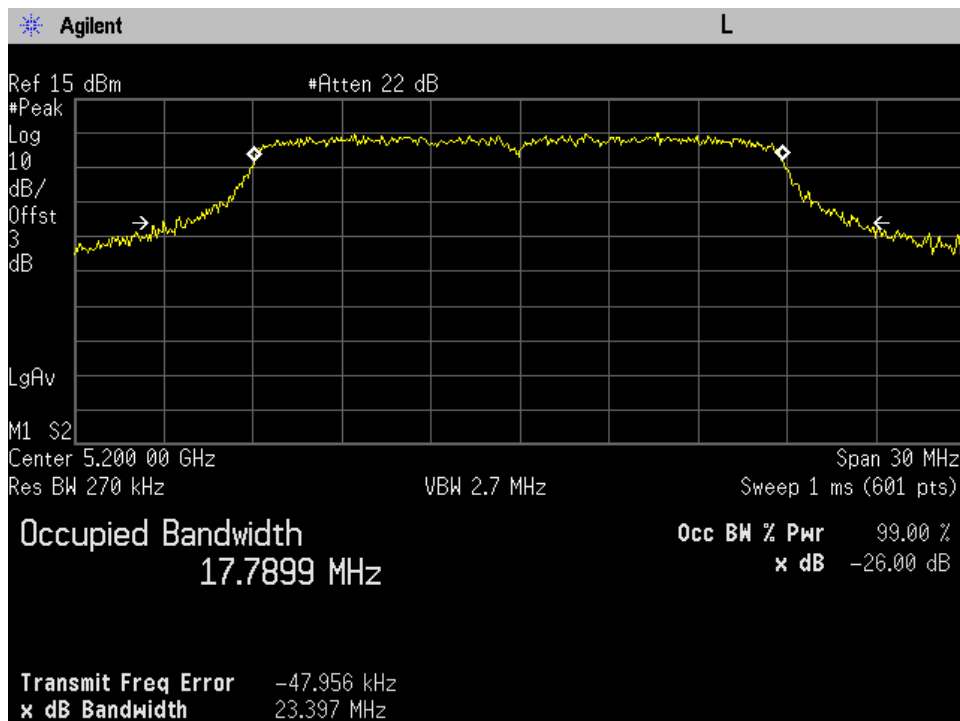

Annex C

Occupied Bandwidth

UNII-1

10 Mhz High Ch Port 1

10 Mhz High Ch Port 2

10 Mhz Low Ch Port 1

10 Mhz Low Ch Port 2

10 Mhz Mid Ch Port 1

10 Mhz Mid Ch Port 2

20 Mhz High Ch Port 1

20 Mhz High Ch Port 2

20 Mhz Low Ch Port 1

20 Mhz Low Ch Port 2

20 Mhz Mid Ch Port 1

20 Mhz Mid Ch Port 2

30 Mhz High Ch Port 1

30 Mhz High Ch Port 2

30 Mhz Low Ch Port 1

30 Mhz Low Ch Port 2

30 Mhz Mid Ch Port 1

30 Mhz Mid Ch Port 2

40 Mhz High Ch Port 1

40 Mhz High Ch Port 2

40 Mhz Low Ch Port 1