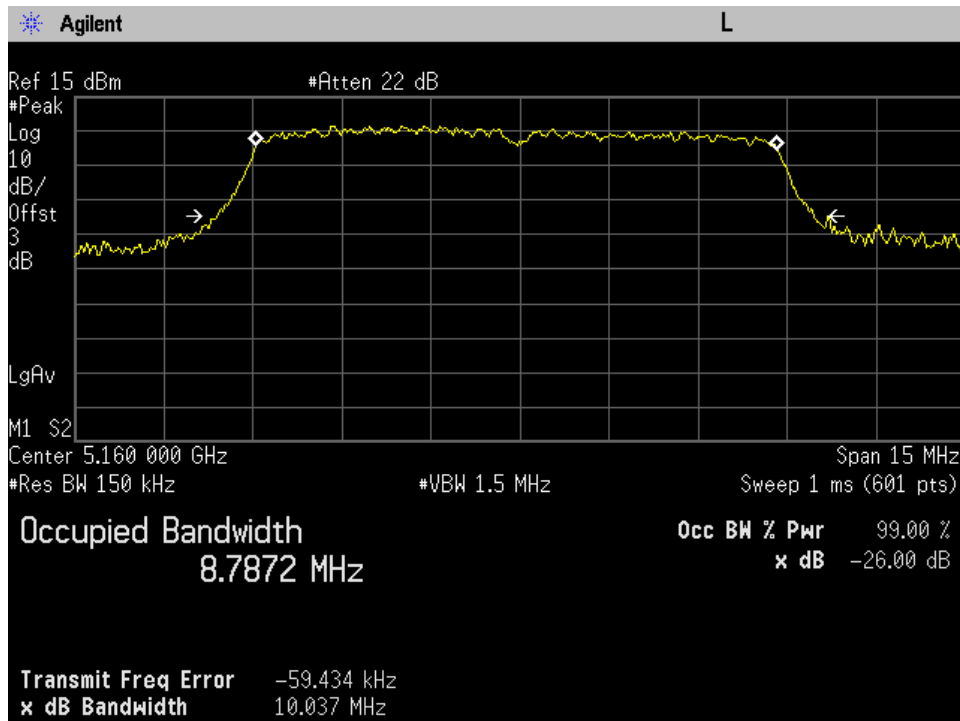

Annex C

Occupied Bandwidth

UNII-1

10 Mhz High Ch Port 1

10 Mhz High Ch Port 2

10 Mhz Low Ch Port 1

10 Mhz Low Ch Port 2

10 Mhz Mid Ch Port 1

10 Mhz Mid Ch Port 2

20 Mhz High Ch Port 1

20 Mhz High Ch Port 2

20 Mhz Low Ch Port 1

20 Mhz Low Ch Port 2

20 Mhz Mid Ch Port 1

20 Mhz Mid Ch Port 2

30 Mhz High Ch Port 1

30 Mhz High Ch Port 2

30 Mhz Low Ch Port 1

30 Mhz Low Ch Port 2

30 Mhz Mid Ch Port 1

30 Mhz Mid Ch Port 2

40 Mhz High Ch Port 1

40 Mhz High Ch Port 2

40 Mhz Low Ch Port 1