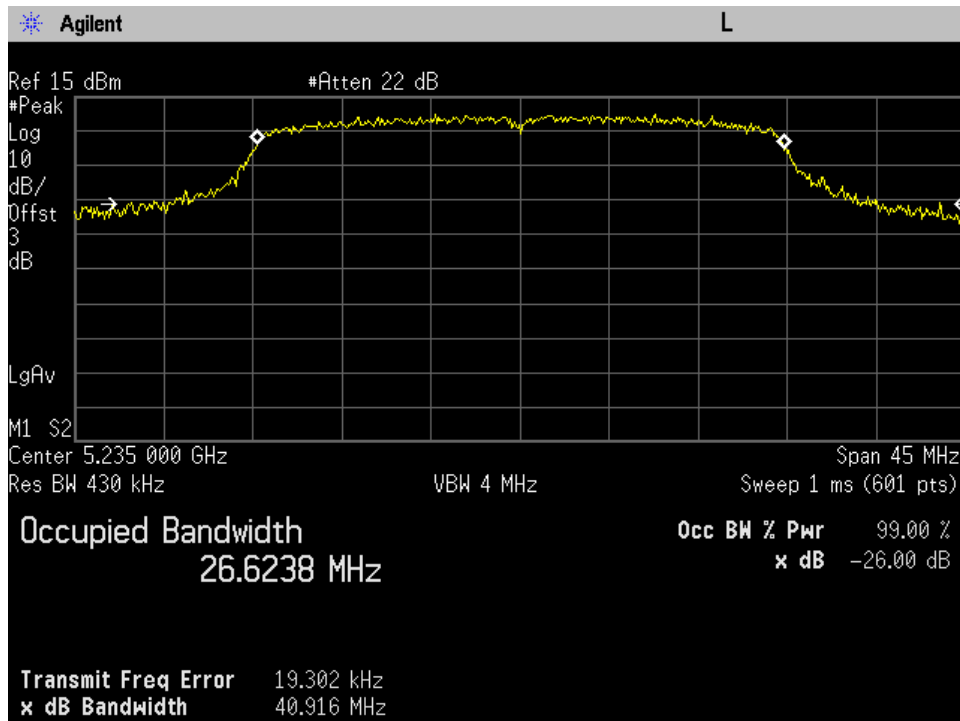

Annex C

Occupied Bandwidth

UNII-1

10 Mhz High Ch Port 1

10 Mhz High Ch Port 2

10 Mhz Low Ch Port 1

10 Mhz Low Ch Port 2

10 Mhz Mid Ch Port 1

10 Mhz Mid Ch Port 2

20 Mhz High Ch Port 1

20 Mhz High Ch Port 2

20 Mhz Low Ch Port 1

20 Mhz Low Ch Port 2

20 Mhz Mid Ch Port 1

20 Mhz Mid Ch Port 2

30 Mhz High Ch Port 1

30 Mhz High Ch Port 2

30 Mhz Low Ch Port 1

30 Mhz Low Ch Port 2

30 Mhz Mid Ch Port 1

30 Mhz Mid Ch Port 2

40 Mhz High Ch Port 1

40 Mhz High Ch Port 2

40 Mhz Low Ch Port 1