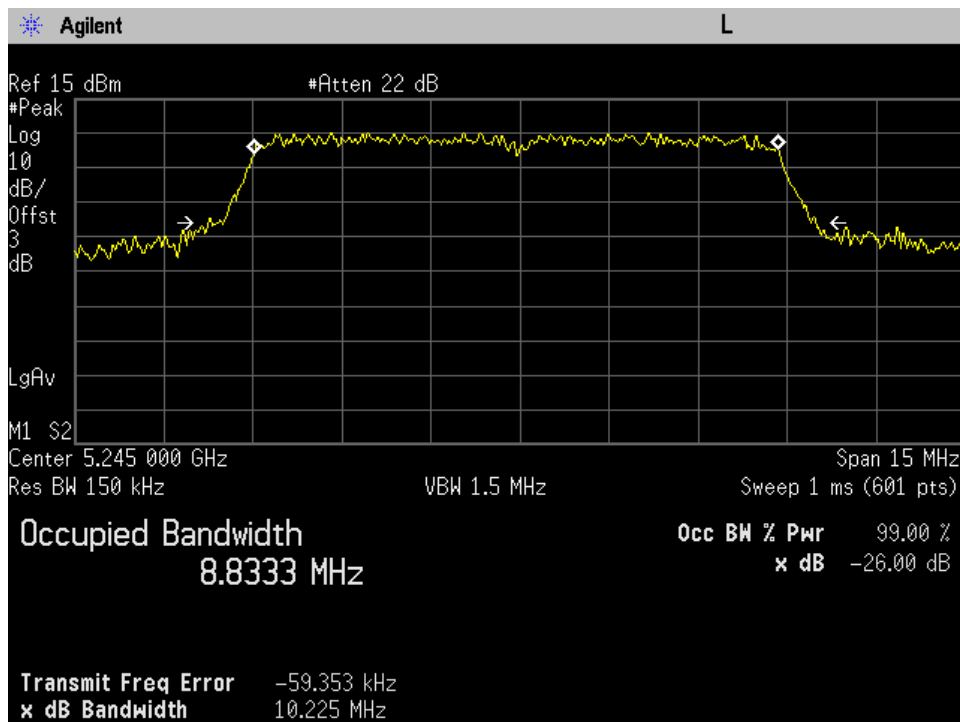

Annex C

Occupied Bandwidth

UNII-1

10 Mhz High Ch Port 1

10 Mhz High Ch Port 2

10 Mhz Low Ch Port 1

10 Mhz Low Ch Port 2

10 Mhz Mid Ch Port 1

10 Mhz Mid Ch Port 2

20 Mhz High Ch Port 1

20 Mhz High Ch Port 2

20 Mhz Low Ch Port 1

20 Mhz Low Ch Port 2

20 Mhz Mid Ch Port 1

20 Mhz Mid Ch Port 2

30 Mhz High Ch Port 1

30 Mhz High Ch Port 2

30 Mhz Low Ch Port 1

30 Mhz Low Ch Port 2

30 Mhz Mid Ch Port 1

30 Mhz Mid Ch Port 2

40 Mhz High Ch Port 1

40 Mhz High Ch Port 2

40 Mhz Low Ch Port 1