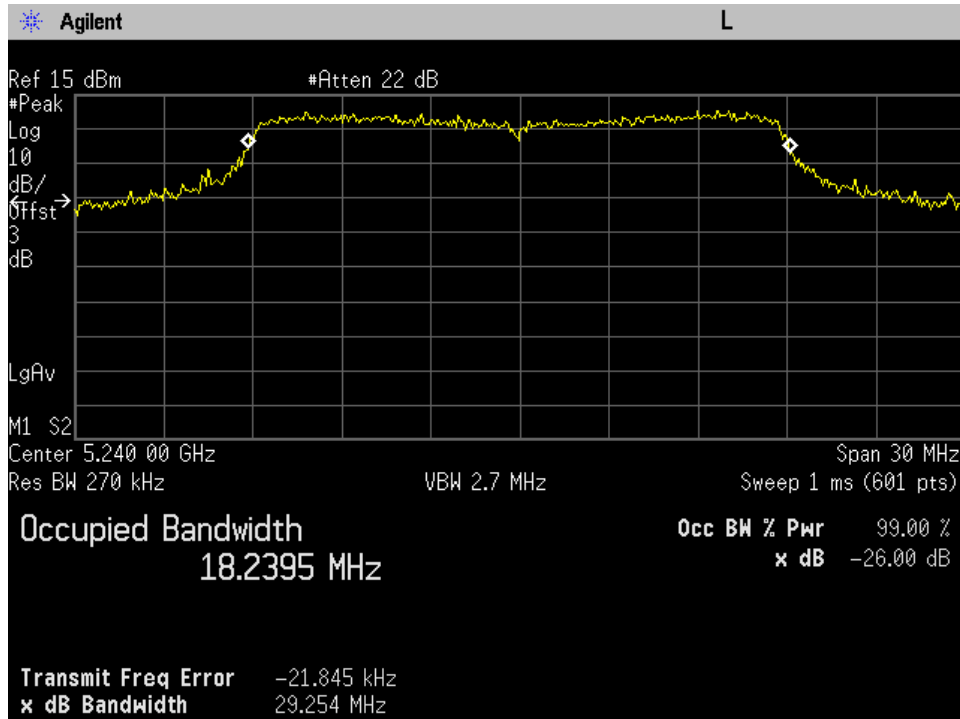

Annex C

Occupied Bandwidth

UNII-1

10 Mhz High Ch Port 1

10 Mhz High Ch Port 2

10 Mhz Low Ch Port 1

10 Mhz Low Ch Port 2

10 Mhz Mid Ch Port 1

10 Mhz Mid Ch Port 2

20 Mhz High Ch Port 1

20 Mhz High Ch Port 2

20 Mhz Low Ch Port 1

20 Mhz Low Ch Port 2

20 Mhz Mid Ch Port 1

20 Mhz Mid Ch Port 2

30 Mhz High Ch Port 1

30 Mhz High Ch Port 2

30 Mhz Low Ch Port 1

30 Mhz Low Ch Port 2

30 Mhz Mid Ch Port 1

30 Mhz Mid Ch Port 2

40 Mhz High Ch Port 1

40 Mhz High Ch Port 2

40 Mhz Low Ch Port 1