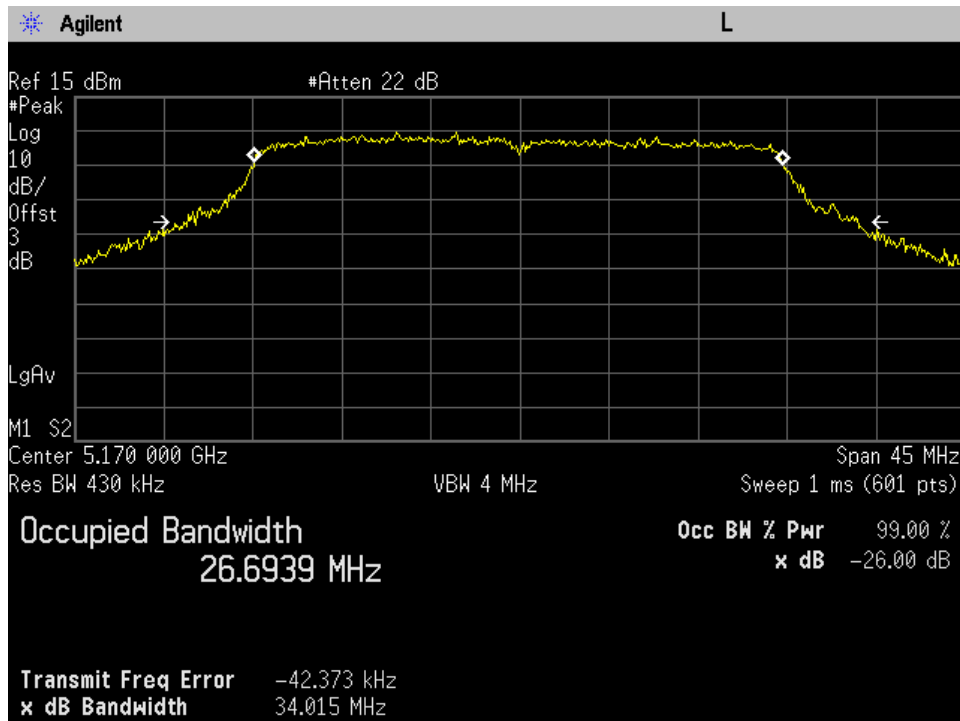

Annex C

Occupied Bandwidth

UNII-1

10 Mhz High Ch Port 1

10 Mhz High Ch Port 2

10 Mhz Low Ch Port 1

10 Mhz Low Ch Port 2

10 Mhz Mid Ch Port 1

10 Mhz Mid Ch Port 2

20 Mhz High Ch Port 1

20 Mhz High Ch Port 2

20 Mhz Low Ch Port 1

20 Mhz Low Ch Port 2

20 Mhz Mid Ch Port 1

20 Mhz Mid Ch Port 2

30 Mhz High Ch Port 1

30 Mhz High Ch Port 2

30 Mhz Low Ch Port 1

30 Mhz Low Ch Port 2

30 Mhz Mid Ch Port 1

30 Mhz Mid Ch Port 2

40 Mhz High Ch Port 1

40 Mhz High Ch Port 2

40 Mhz Low Ch Port 1