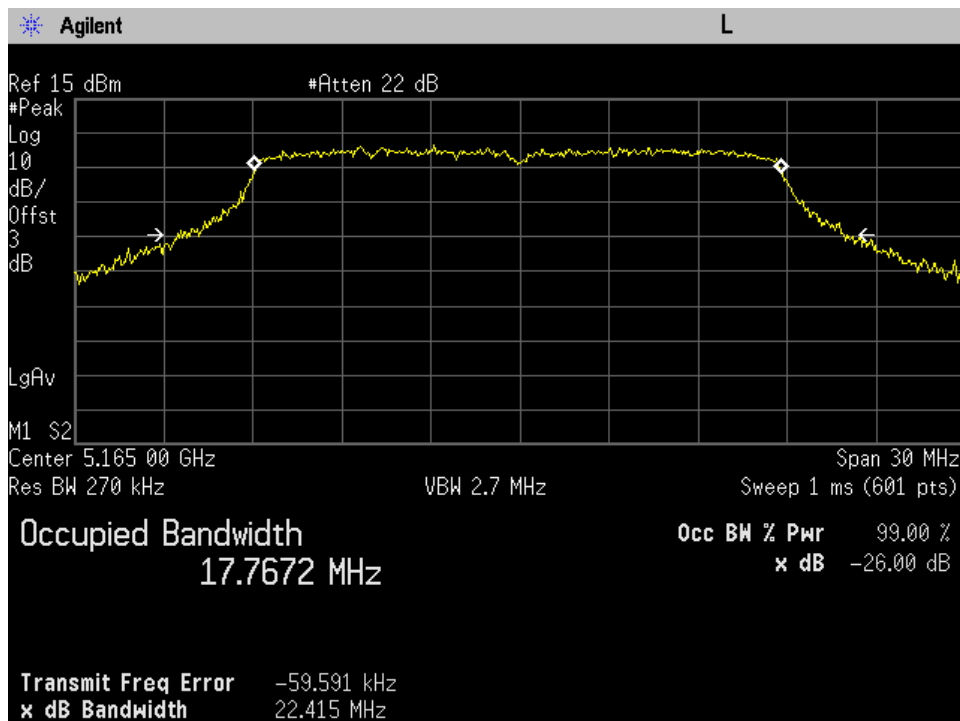

Annex C

Occupied Bandwidth

UNII-1

10 Mhz High Ch Port 1

10 Mhz High Ch Port 2

10 Mhz Low Ch Port 1

10 Mhz Low Ch Port 2

10 Mhz Mid Ch Port 1

10 Mhz Mid Ch Port 2

20 Mhz High Ch Port 1

20 Mhz High Ch Port 2

20 Mhz Low Ch Port 1

20 Mhz Low Ch Port 2

20 Mhz Mid Ch Port 1

20 Mhz Mid Ch Port 2

30 Mhz High Ch Port 1

30 Mhz High Ch Port 2

30 Mhz Low Ch Port 1

30 Mhz Low Ch Port 2

30 Mhz Mid Ch Port 1

30 Mhz Mid Ch Port 2

40 Mhz High Ch Port 1

40 Mhz High Ch Port 2

40 Mhz Low Ch Port 1