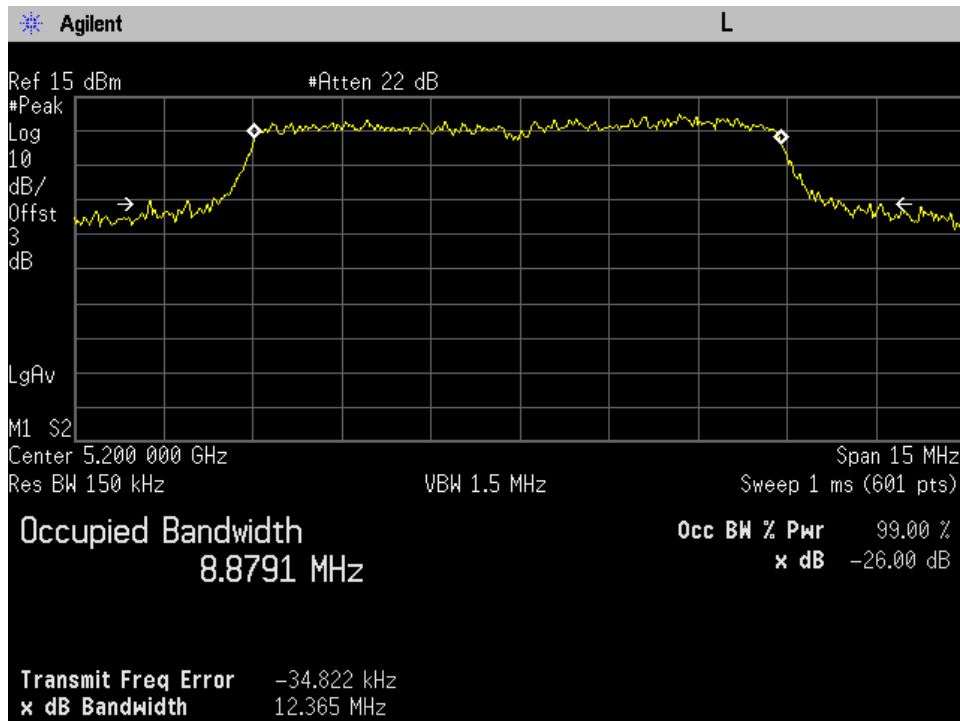

Annex C

Occupied Bandwidth

UNII-1

10 Mhz High Ch Port 1

10 Mhz High Ch Port 2

10 Mhz Low Ch Port 1

10 Mhz Low Ch Port 2

10 Mhz Mid Ch Port 1

10 Mhz Mid Ch Port 2

20 Mhz High Ch Port 1

20 Mhz High Ch Port 2

20 Mhz Low Ch Port 1

20 Mhz Low Ch Port 2

20 Mhz Mid Ch Port 1

20 Mhz Mid Ch Port 2

30 Mhz High Ch Port 1