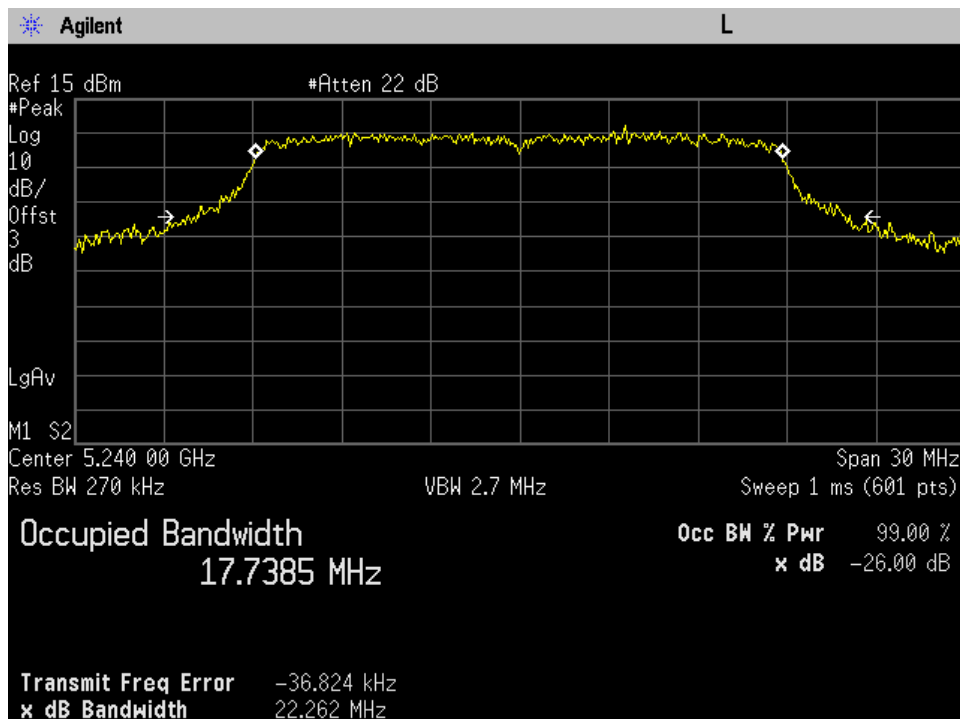

Annex C

Occupied Bandwidth

UNII-1

10 Mhz High Ch Port 1

10 Mhz High Ch Port 2

10 Mhz Low Ch Port 1

10 Mhz Low Ch Port 2

10 Mhz Mid Ch Port 1

10 Mhz Mid Ch Port 2

20 Mhz High Ch Port 1

20 Mhz High Ch Port 2

20 Mhz Low Ch Port 1

20 Mhz Low Ch Port 2

20 Mhz Mid Ch Port 1

20 Mhz Mid Ch Port 2

30 Mhz High Ch Port 1

30 Mhz High Ch Port 2

30 Mhz Low Ch Port 1

30 Mhz Low Ch Port 2

30 Mhz Mid Ch Port 1

30 Mhz Mid Ch Port 2

40 Mhz High Ch Port 1

40 Mhz High Ch Port 2

40 Mhz Low Ch Port 1