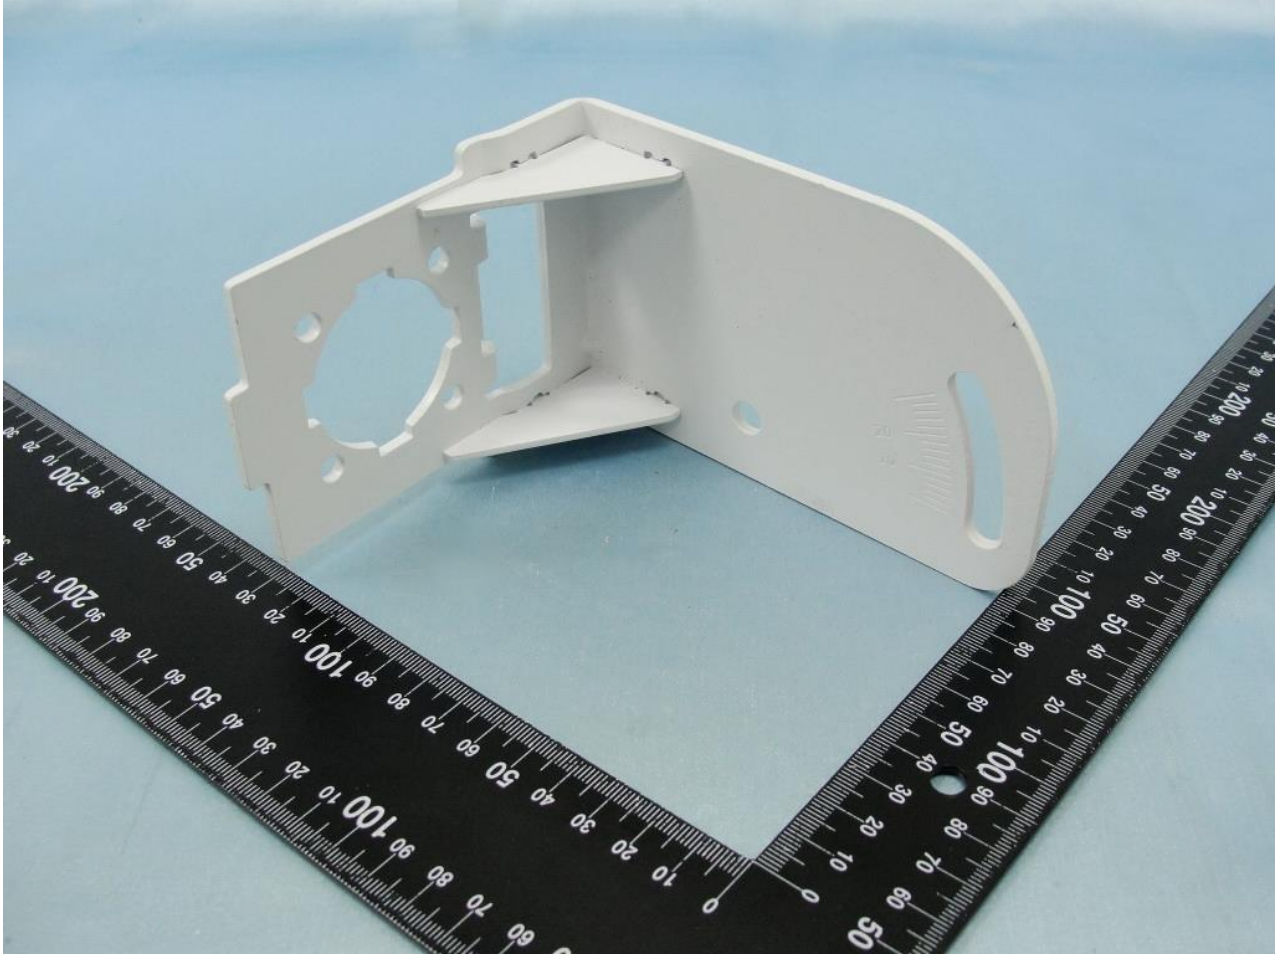

Brand Name: UBIQUITI / Model Name: M5GHP

2. Photograph of Accessory

Brand Name: UBIQUITI / Model Name: M5GHP

Specification of Accessory		
POE	Brand Name	UBIQUITI
	Model Name	GP-A240-050G

Remark: For accessories equipped with this EUT, please refer to the following photos.