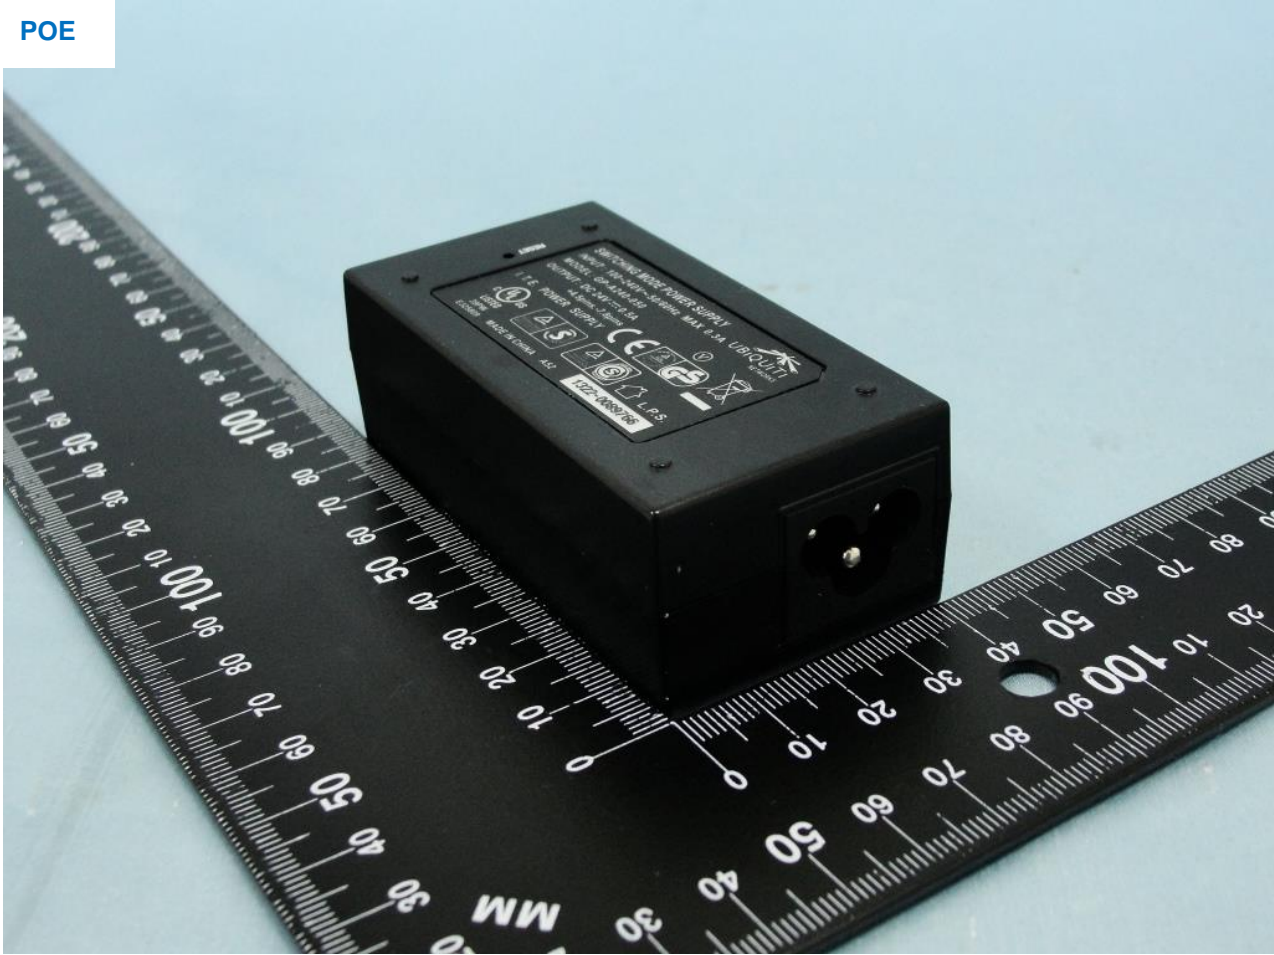

Brand Name: UBIQUITI / Model Name: M5GHP

POE