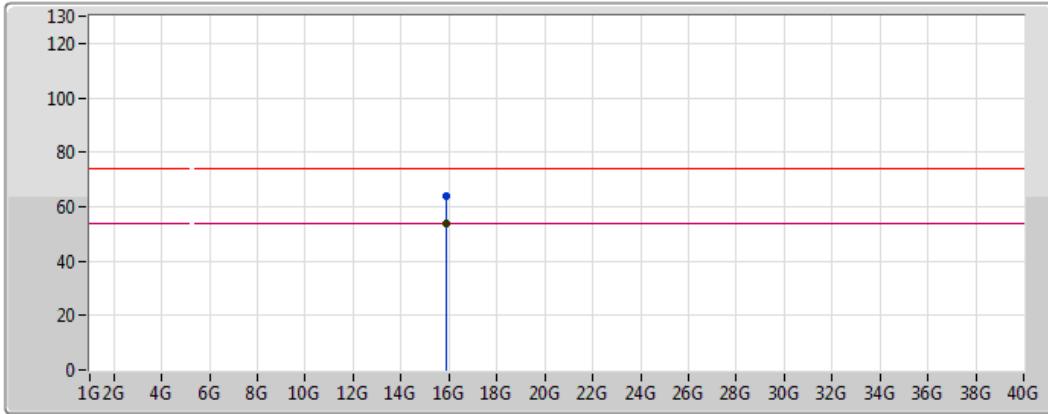

802.11a_Nss1,(6Mbps)_4TX

5300MHz_TX

07/12/2017

Lim.PK	
PK	
Lim.AV	
AV	

Type	Freq (Hz)	Level (dBuV/m)	Limit (dBuV/m)	Margin (dB)	Factor (dB)	Dist (m)	Condition	Azimuth (°)	Height (m)	Comments	Raw (dBuV)	AF (dB)	CL (dB)	PA (dB)
AV	15.9001G	53.61	54.00	-0.39	15.91	3	Vertical	40	1.51	-	37.70	37.64	14.10	35.84
PK	15.9002G	63.95	74.00	-10.05	15.91	3	Vertical	40	1.51	-	48.05	37.64	14.10	35.84