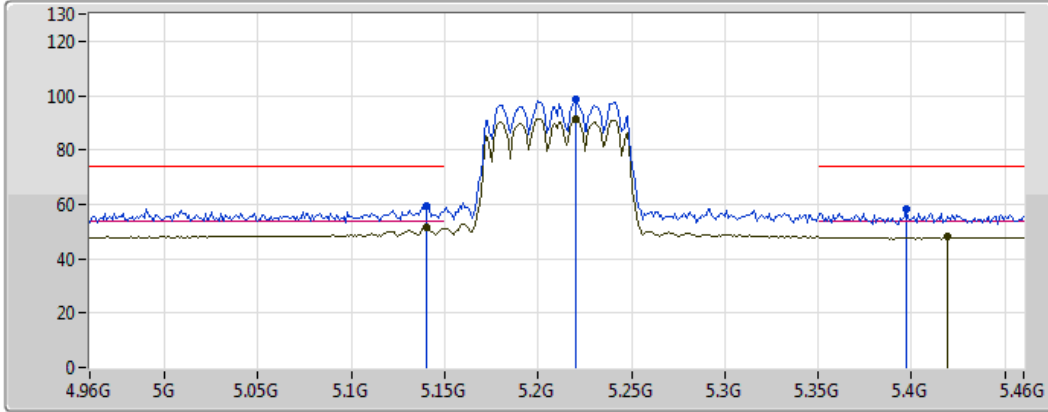

802.11ac VHT80_Nss1,(MCS0)_4TX

5210MHz_TX

07/12/2017

Legend for the spectrum plot:

- Lim.PK: Red line with a peak icon
- PK: Blue line with a peak icon
- Lim.AV: Red line with a valley icon
- AV: Blue line with a valley icon