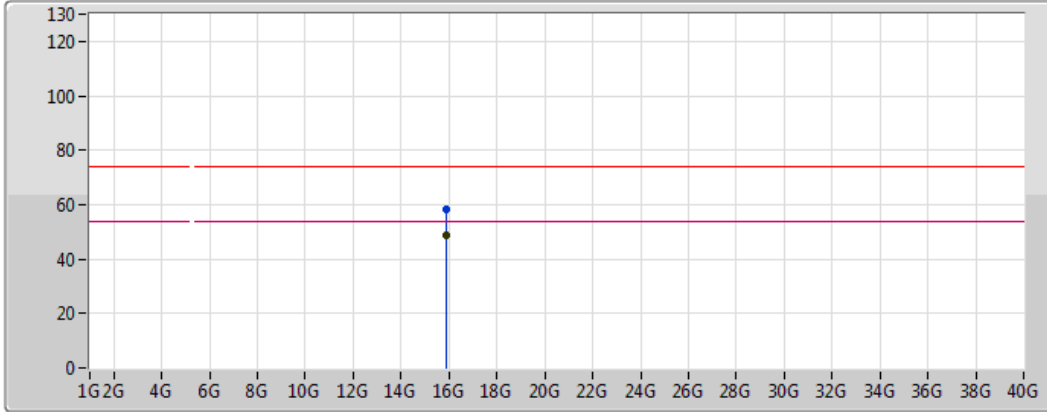

802.11ac VHT80_Nss1,(MCS0)_4TX

5290MHz_TX

07/12/2017

Lim.PK	
PK	
Lim.AV	
AV	

Type	Freq (Hz)	Level (dBuV/m)	Limit (dBuV/m)	Margin (dB)	Factor (dB)	Dist (m)	Condition	Azimuth (°)	Height (m)	Comments	Raw (dBuV)	AF (dB)	CL (dB)	PA (dB)
AV	15.8733G	48.61	54.00	-5.39	16.00	3	Horizontal	360	1.50	-	32.61	37.73	14.07	35.81
PK	15.8578G	58.37	74.00	-15.63	16.05	3	Horizontal	360	1.50	-	42.32	37.78	14.06	35.79