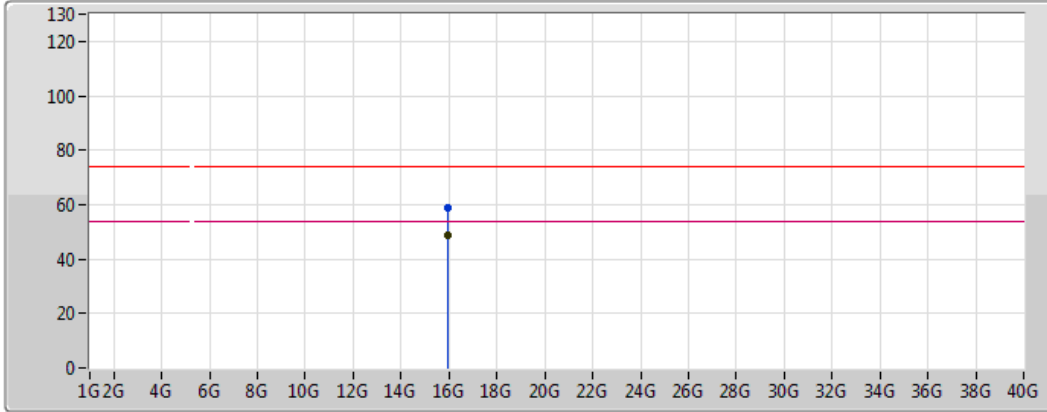

802.11ac VHT20_Nss1,(MCS0)_4TX

5320MHz_TX

07/12/2017

Legend for graph:

- Lim.PK: Red line with peak icon
- PK: Blue line with peak icon
- Lim.AV: Pink line with average icon
- AV: Black line with average icon