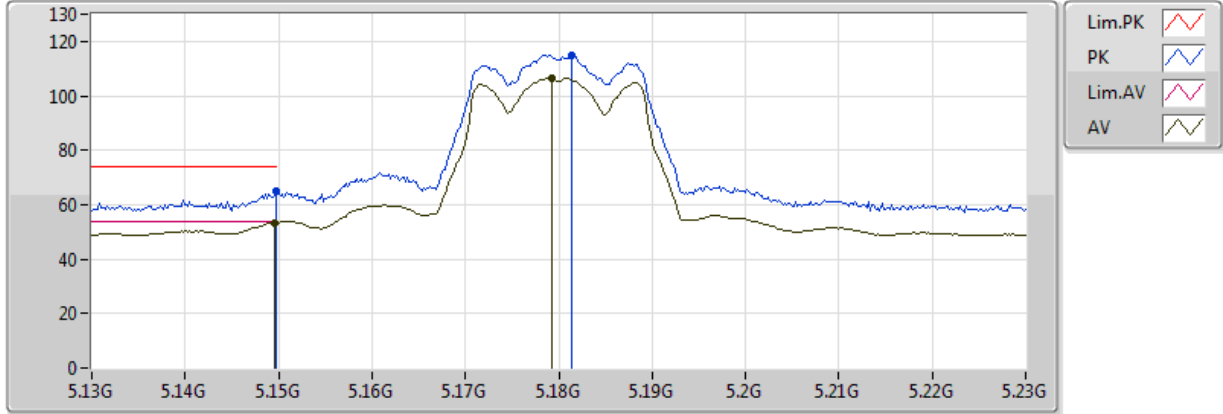

802.11ac VHT20_Nss1,(MCS0)_4TX

5180MHz_TX

07/12/2017

Type	Freq (Hz)	Level (dBuV/m)	Limit (dBuV/m)	Margin (dB)	Factor (dB)	Dist (m)	Condition	Azimuth (°)	Height (m)	Comments	Raw (dBuV)	AF (dB)	CL (dB)	PA (dB)
AV	5.1496G	53.33	54.00	-0.67	4.79	3	Vertical	176	1.50	-	48.54	31.62	8.37	35.21
AV	5.1792G	106.64	Inf	-Inf	4.83	3	Vertical	176	1.50	-	101.81	31.64	8.39	35.20
PK	5.1498G	64.86	74.00	-9.14	4.79	3	Vertical	176	1.50	-	60.07	31.62	8.37	35.21
PK	5.1814G	115.10	Inf	-Inf	4.83	3	Vertical	176	1.50	-	110.27	31.65	8.39	35.20