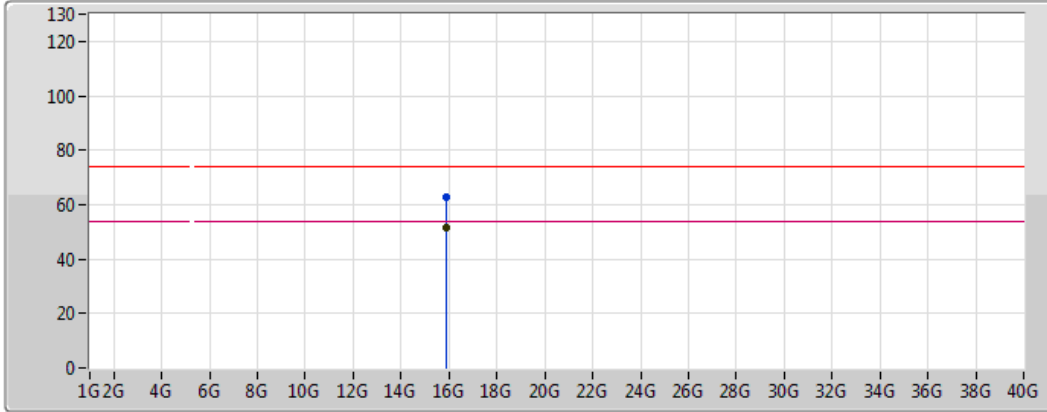

802.11ac VHT20_Nss1,(MCS0)_4TX

5300MHz_TX

07/12/2017

Type	Freq (Hz)	Level (dBuV/m)	Limit (dBuV/m)	Margin (dB)	Factor (dB)	Dist (m)	Condition	Azimuth (°)	Height (m)	Comments	Raw (dBuV)	AF (dB)	CL (dB)	PA (dB)
AV	15.8954G	51.49	54.00	-2.51	15.92	3	Horizontal	62	1.45	-	35.57	37.66	14.10	35.83
PK	15.8951G	62.76	74.00	-11.24	15.92	3	Horizontal	62	1.45	-	46.84	37.66	14.10	35.83