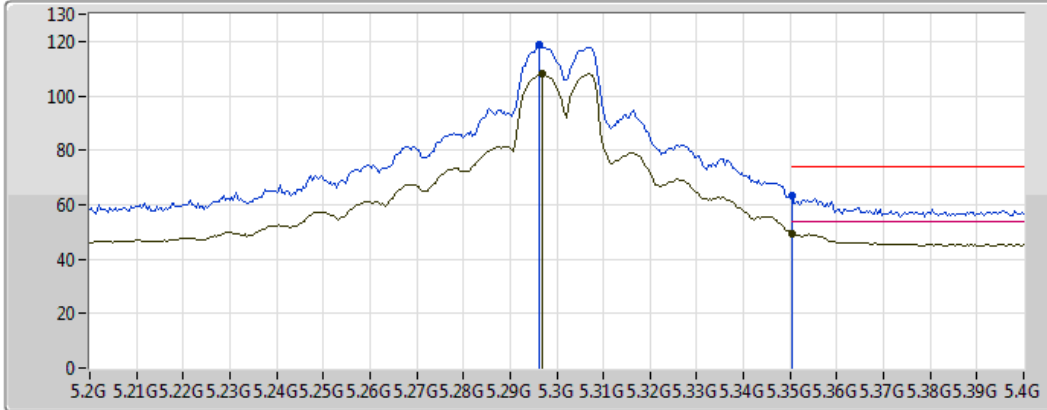

802.11a_Nss1,(6Mbps)_4TX

5300MHz_TX

07/12/2017

Legend for the spectrum plot:

- Lim.PK: Red line with a peak icon
- PK: Blue line with a peak icon
- Lim.AV: Red line with a valley icon
- AV: Blue line with a valley icon