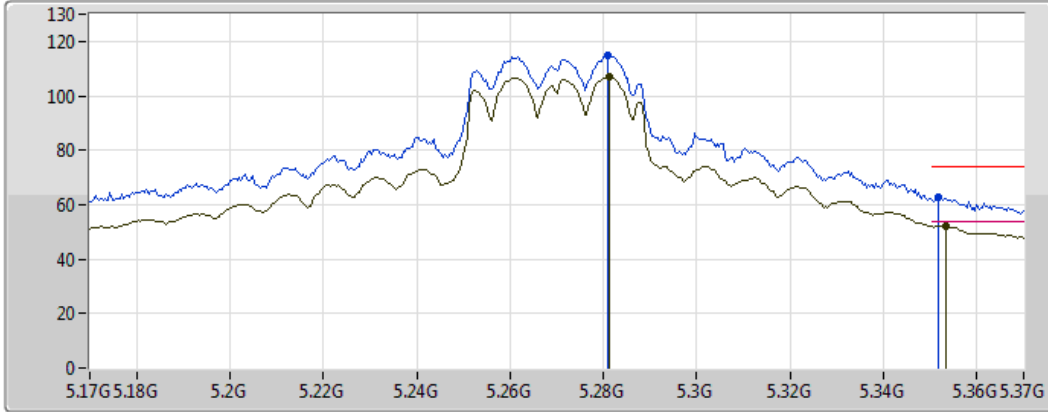

802.11ac VHT40_Nss1,(MCS0)_4TX

5270MHz_TX

07/12/2017

Lim.PK	
PK	
Lim.AV	
AV	

Type	Freq (Hz)	Level (dBuV/m)	Limit (dBuV/m)	Margin (dB)	Factor (dB)	Dist (m)	Condition	Azimuth (°)	Height (m)	Comments	Raw (dBuV)	AF (dB)	CL (dB)	PA (dB)
AV	5.2812G	106.87	Inf	-Inf	4.97	3	Horizontal	174	1.50	-	101.91	31.72	8.43	35.19
AV	5.3532G	52.18	54.00	-1.82	5.06	3	Horizontal	174	1.50	-	47.11	31.78	8.47	35.18
PK	5.2808G	114.75	Inf	-Inf	4.97	3	Horizontal	174	1.50	-	109.79	31.72	8.43	35.19
PK	5.3516G	62.89	74.00	-11.11	5.06	3	Horizontal	174	1.50	-	57.82	31.78	8.47	35.18