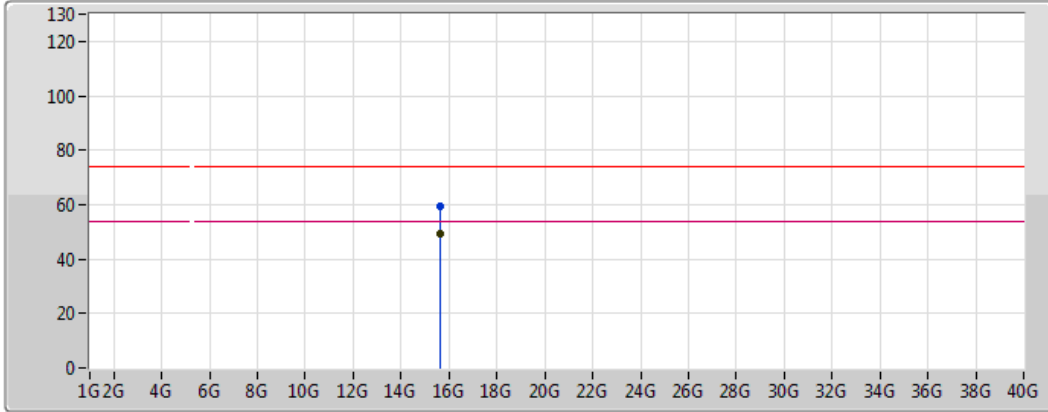

802.11ac VHT80_Nss1,(MCS0)_4TX

5210MHz_TX

07/12/2017

Type	Freq (Hz)	Level (dBuV/m)	Limit (dBuV/m)	Margin (dB)	Factor (dB)	Dist (m)	Condition	Azimuth (°)	Height (m)	Comments	Raw (dBuV)	AF (dB)	CL (dB)	PA (dB)
AV	15.6214G	49.30	54.00	-4.70	16.87	3	Horizontal	360	1.50	-	32.43	38.59	13.80	35.52
PK	15.6499G	59.18	74.00	-14.82	16.77	3	Horizontal	360	1.50	-	42.41	38.49	13.84	35.55