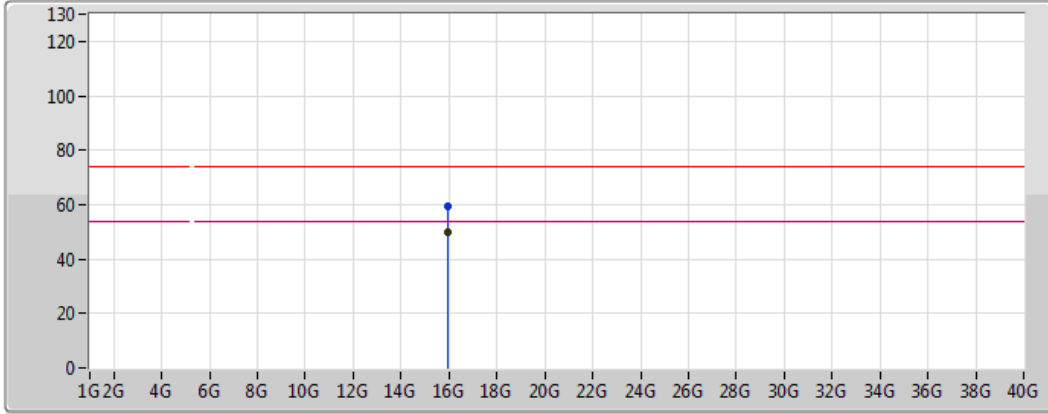

802.11a_Nss1,(6Mbps)_4TX

5320MHz_TX

07/12/2017

Legend for the spectrum plot:

- Lim.PK: Red line with a red zigzag icon
- PK: Blue line with a blue zigzag icon
- Lim.AV: Magenta line with a magenta zigzag icon
- AV: Black line with a black zigzag icon