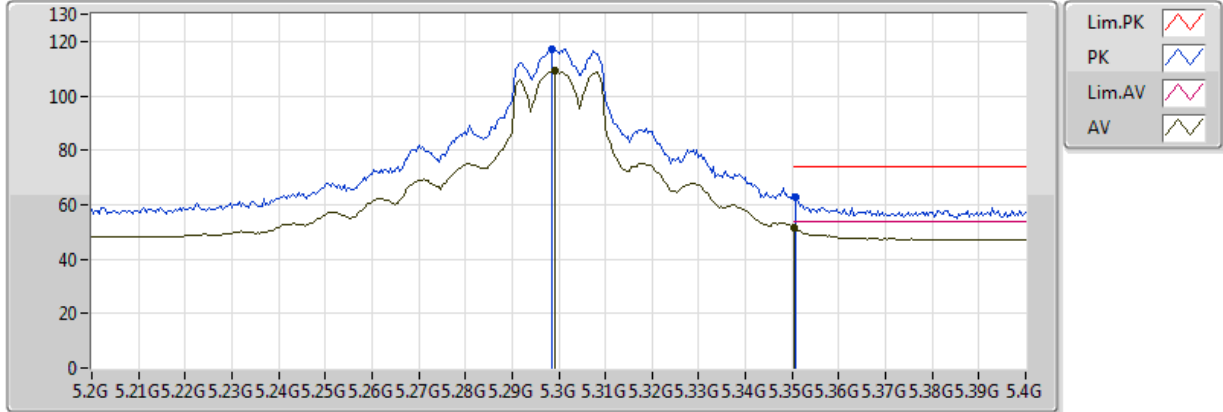

802.11ac VHT20_Nss1,(MCS0)_4TX

5300MHz_TX

07/12/2017

Type	Freq (Hz)	Level (dBuV/m)	Limit (dBuV/m)	Margin (dB)	Factor (dB)	Dist (m)	Condition	Azimuth (°)	Height (m)	Comments	Raw (dBuV)	AF (dB)	CL (dB)	PA (dB)
AV	5.2992G	109.25	Inf	-Inf	4.99	3	Horizontal	179	1.50	-	104.26	31.74	8.44	35.19
AV	5.3504G	51.59	54.00	-2.41	5.06	3	Horizontal	179	1.50	-	46.53	31.78	8.47	35.18
PK	5.2984G	117.19	Inf	-Inf	4.99	3	Horizontal	179	1.50	-	112.21	31.74	8.44	35.19
PK	5.3508G	62.49	74.00	-11.51	5.06	3	Horizontal	179	1.50	-	57.43	31.78	8.47	35.18