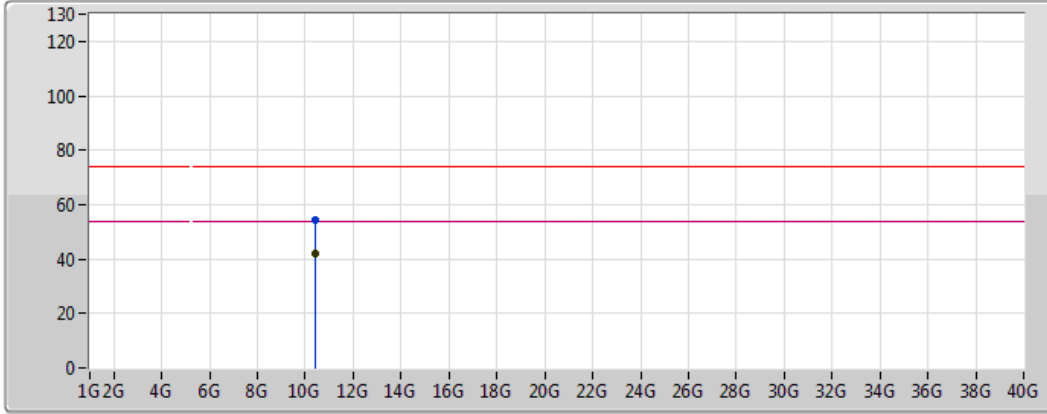

802.11ac VHT20_Nss1,(MCS0)_4TX

5200MHz_TX

20/12/2017

Legend for graph:

- Lim.PK: Red line with zigzag
- PK: Blue line with zigzag
- Lim.AV: Magenta line with zigzag
- AV: Black line with zigzag

Type	Freq (Hz)	Level (dBuV/m)	Limit (dBuV/m)	Margin (dB)	Factor (dB)	Dist (m)	Condition	Azimuth (°)	Height (m)	Comments	Raw (dBuV)	AF (dB)	CL (dB)	PA (dB)
AV	10.4023G	41.76	54.00	-12.24	12.45	3	Horizontal	165	1.11	-	29.31	39.56	7.95	35.07
PK	10.4154G	54.44	74.00	-19.56	12.48	3	Horizontal	165	1.11	-	41.96	39.58	7.96	35.06