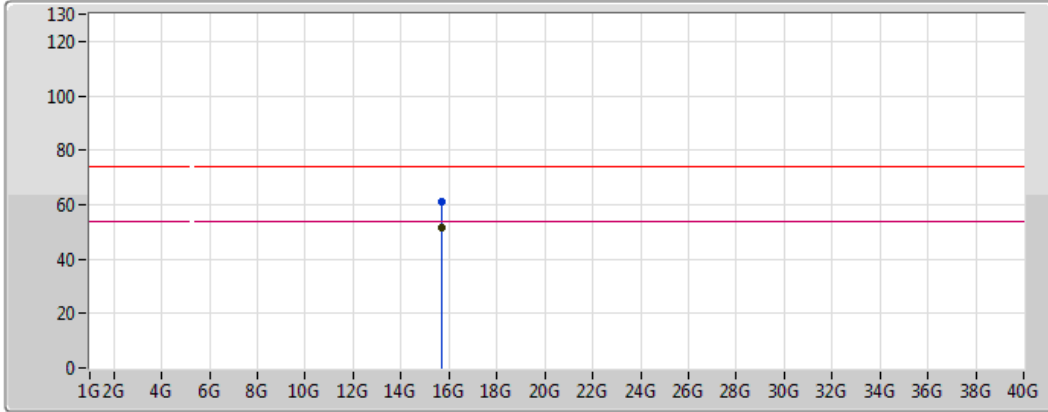

802.11ac VHT40_Nss1,(MCS0)_4TX

5230MHz_TX

07/12/2017

Legend for the spectrum plot:

- Lim.PK: Red line with a red zigzag icon
- PK: Blue line with a blue zigzag icon
- Lim.AV: Magenta line with a magenta zigzag icon
- AV: Black line with a black zigzag icon