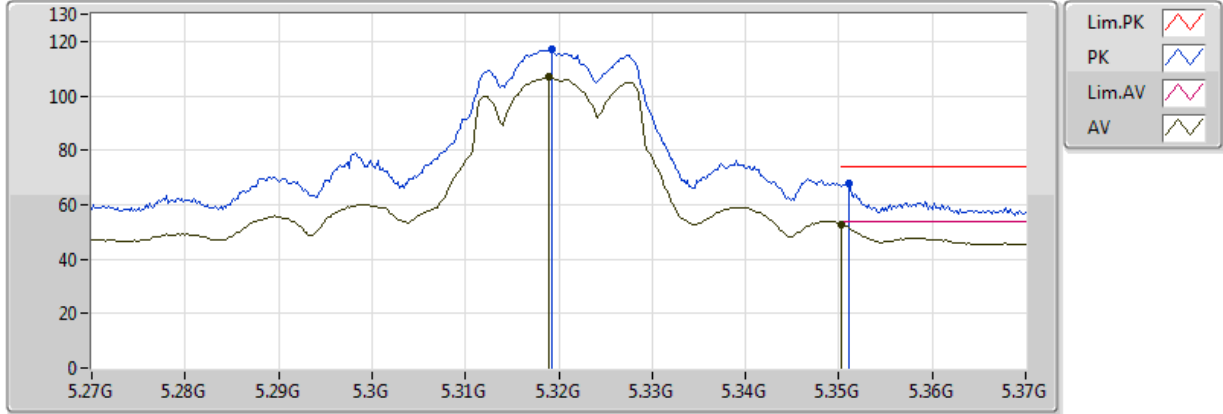

802.11a_Nss1,(6Mbps)_4TX

5320MHz_TX

07/12/2017

Type	Freq (Hz)	Level (dBuV/m)	Limit (dBuV/m)	Margin (dB)	Factor (dB)	Dist (m)	Condition	Azimuth (°)	Height (m)	Comments	Raw (dBuV)	AF (dB)	CL (dB)	PA (dB)
AV	5.319G	106.76	Inf	-Inf	5.02	3	Vertical	179	1.50	-	101.75	31.76	8.45	35.19
AV	5.3502G	52.87	54.00	-1.13	5.06	3	Vertical	179	1.50	-	47.81	31.78	8.47	35.18
PK	5.3192G	116.90	Inf	-Inf	5.02	3	Vertical	179	1.50	-	111.88	31.76	8.45	35.19
PK	5.351G	67.56	74.00	-6.44	5.06	3	Vertical	179	1.50	-	62.50	31.78	8.47	35.18