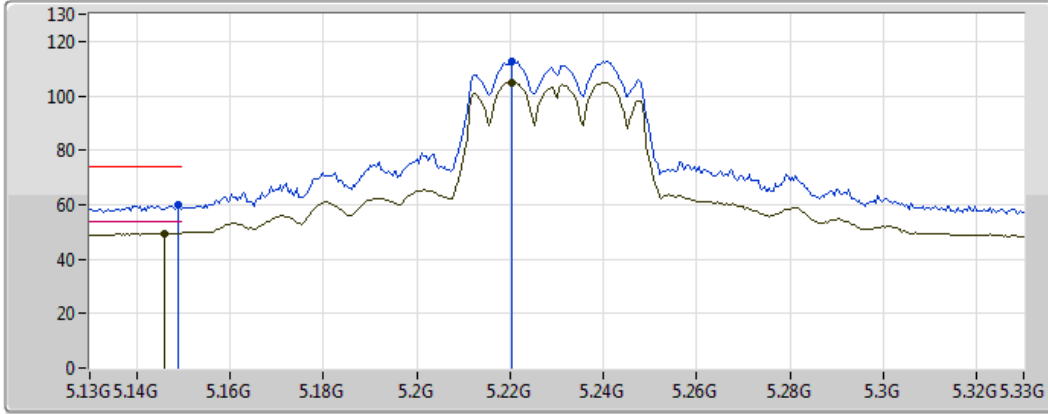

802.11ac VHT40_Nss1,(MCS0)_4TX

5230MHz_TX

07/12/2017

Type	Freq (Hz)	Level (dBuV/m)	Limit (dBuV/m)	Margin (dB)	Factor (dB)	Dist (m)	Condition	Azimuth (°)	Height (m)	Comments	Raw (dBuV)	AF (dB)	CL (dB)	PA (dB)
AV	5.146G	49.49	54.00	-4.51	4.78	3	Horizontal	176	1.50	-	44.70	31.62	8.37	35.21
AV	5.2204G	104.99	Inf	-Inf	4.89	3	Horizontal	176	1.50	-	100.11	31.68	8.41	35.20
PK	5.1488G	60.07	74.00	-13.93	4.79	3	Horizontal	176	1.50	-	55.28	31.62	8.37	35.21
PK	5.2204G	112.76	Inf	-Inf	4.89	3	Horizontal	176	1.50	-	107.87	31.68	8.41	35.20