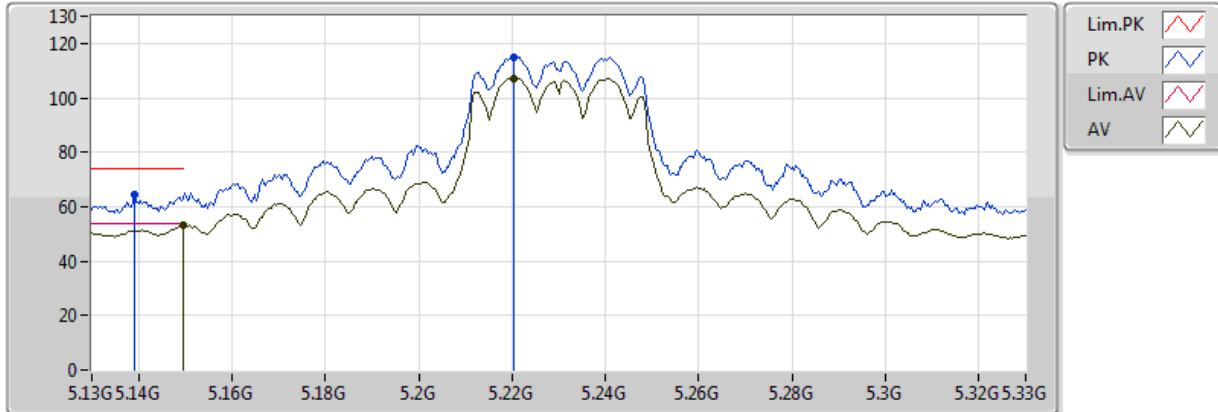

802.11ac VHT40_Nss1,(MCS0)_4TX

5230MHz_TX

07/12/2017

Type	Freq (Hz)	Level (dBuV/m)	Limit (dBuV/m)	Margin (dB)	Factor (dB)	Dist (m)	Condition	Azimuth (°)	Height (m)	Comments	Raw (dBuV)	AF (dB)	CL (dB)	PA (dB)
AV	5.1496G	53.11	54.00	-0.89	4.79	3	Vertical	182	1.50	-	48.32	31.62	8.37	35.21
AV	5.2204G	107.26	Inf	-Inf	4.89	3	Vertical	182	1.50	-	102.38	31.68	8.41	35.20
PK	5.1392G	64.47	74.00	-9.53	4.77	3	Vertical	182	1.50	-	59.70	31.61	8.37	35.21
PK	5.2204G	110.13	Inf	-Inf	4.89	3	Vertical	182	1.50	-	110.13	31.68	8.41	35.20