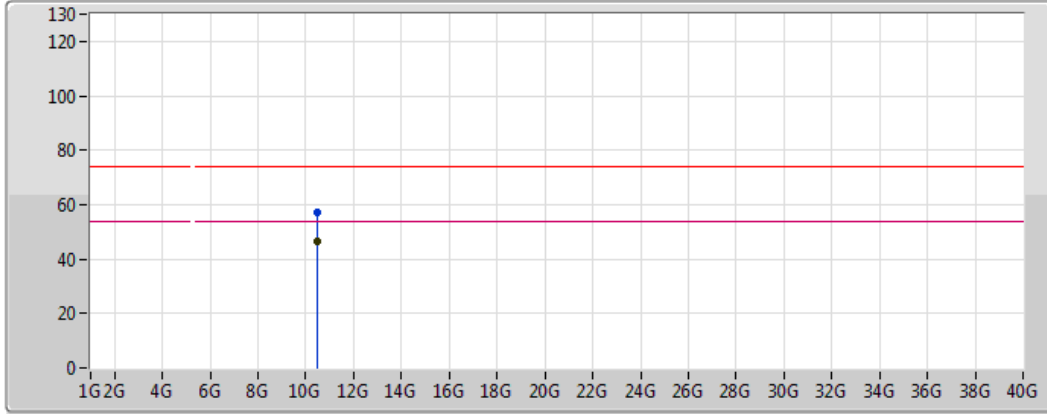

802.11ac VHT80+80_Nss2,(MCS0)_4TX

#5210#5290MHz_TX

06/12/2017

Legend for graph:

- Lim.PK: Red line with checkmark
- PK: Blue line with checkmark
- Lim.AV: Pink line with checkmark
- AV: Green line with checkmark