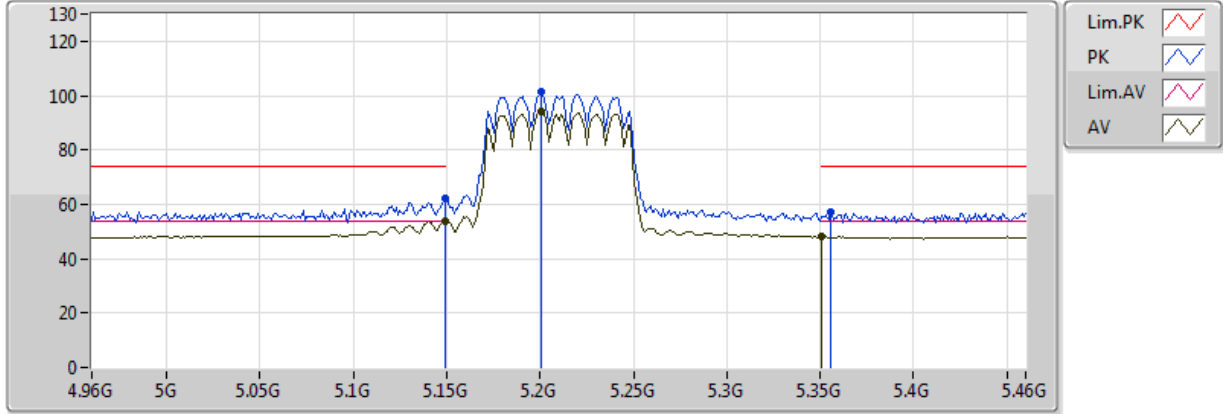

802.11ac VHT80_Nss1,(MCS0)_4TX

5210MHz_TX

07/12/2017

Type	Freq (Hz)	Level (dBuV/m)	Limit (dBuV/m)	Margin (dB)	Factor (dB)	Dist (m)	Condition	Azimuth (°)	Height (m)	Comments	Raw (dBuV)	AF (dB)	CL (dB)	PA (dB)
AV	5.149G	53.64	54.00	-0.36	4.79	3	Vertical	179	1.50	-	48.85	31.62	8.37	35.21
AV	5.201G	94.08	Inf	-Inf	4.86	3	Vertical	179	1.50	-	89.21	31.66	8.40	35.20
AV	5.351G	48.03	54.00	-5.97	5.06	3	Vertical	179	1.50	-	42.97	31.78	8.47	35.18
PK	5.149G	62.14	74.00	-11.86	4.79	3	Vertical	179	1.50	-	57.35	31.62	8.37	35.21
PK	5.201G	101.19	Inf	-Inf	4.86	3	Vertical	179	1.50	-	96.33	31.66	8.40	35.20
PK	5.356G	56.97	74.00	-17.03	5.07	3	Vertical	179	1.50	-	51.90	31.78	8.47	35.18