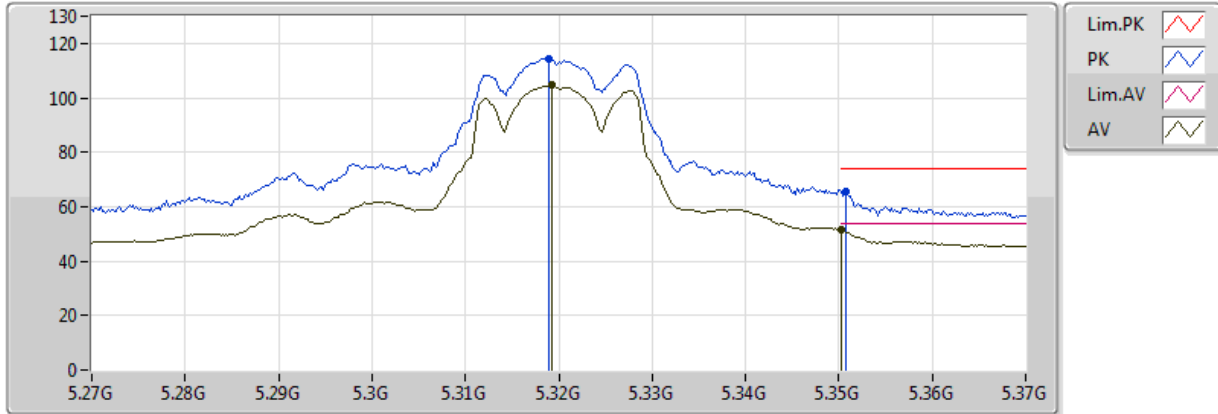

802.11a_Nss1,(6Mbps)_4TX

5320MHz_TX

07/12/2017

Type	Freq (Hz)	Level (dBuV/m)	Limit (dBuV/m)	Margin (dB)	Factor (dB)	Dist (m)	Condition	Azimuth (°)	Height (m)	Comments	Raw (dBuV)	AF (dB)	CL (dB)	PA (dB)
AV	5.3192G	104.60	Inf	-Inf	5.02	3	Horizontal	179	1.50	-	99.59	31.76	8.45	35.19
AV	5.3502G	51.38	54.00	-2.62	5.06	3	Horizontal	179	1.50	-	46.32	31.78	8.47	35.18
PK	5.319G	114.49	Inf	-Inf	5.02	3	Horizontal	179	1.50	-	109.48	31.76	8.45	35.19
PK	5.3508G	65.67	74.00	-8.33	5.06	3	Horizontal	179	1.50	-	60.61	31.78	8.47	35.18