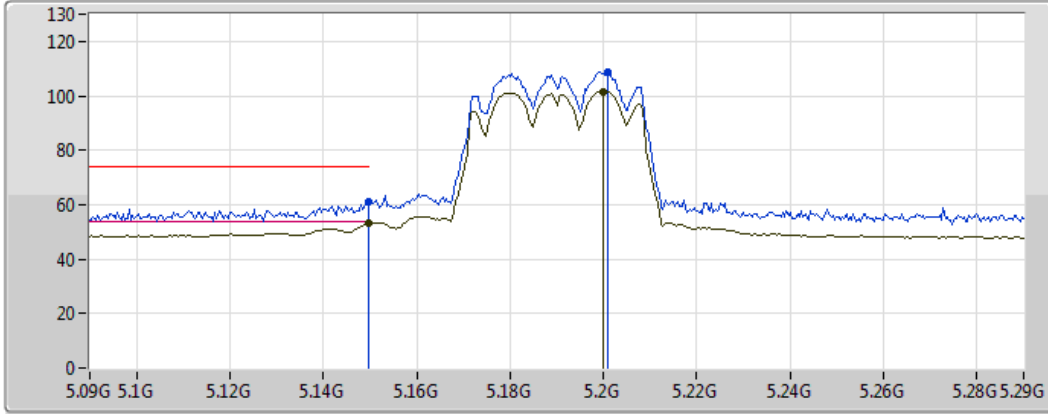

802.11ac VHT40_Nss1,(MCS0)_4TX

5190MHz_TX

07/12/2017

Lim.PK	
PK	
Lim.AV	
AV	

Type	Freq (Hz)	Level (dBuV/m)	Limit (dBuV/m)	Margin (dB)	Factor (dB)	Dist (m)	Condition	Azimuth (°)	Height (m)	Comments	Raw (dBuV)	AF (dB)	CL (dB)	PA (dB)
AV	5.1496G	53.16	54.00	-0.84	4.79	3	Vertical	180	1.49	-	48.37	31.62	8.37	35.21
AV	5.2G	101.58	Inf	-Inf	4.86	3	Vertical	180	1.49	-	96.72	31.66	8.40	35.20
PK	5.1496G	61.22	74.00	-12.78	4.79	3	Vertical	180	1.49	-	56.43	31.62	8.37	35.21
PK	5.2008G	108.91	Inf	-Inf	4.86	3	Vertical	180	1.49	-	104.05	31.66	8.40	35.20