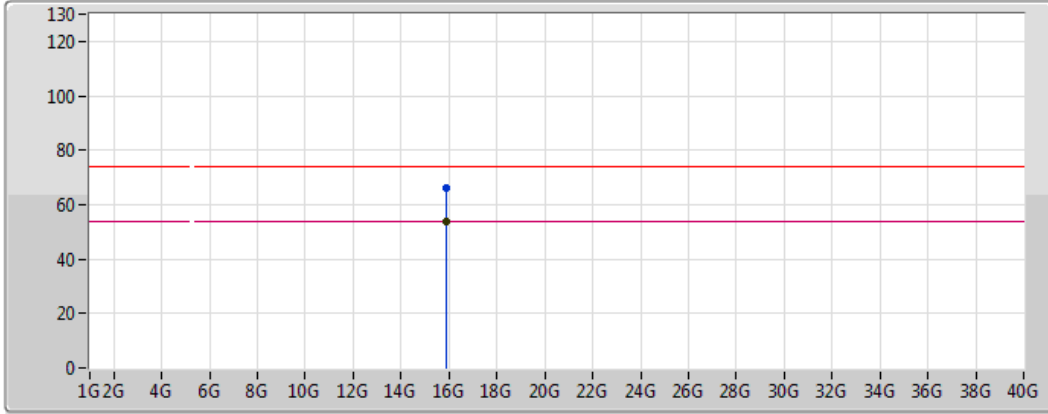

802.11ac VHT20_Nss1,(MCS0)_4TX

5300MHz_TX

07/12/2017

Legend for plot:

- Lim.PK: Red line with a red zigzag icon
- PK: Blue line with a blue zigzag icon
- Lim.AV: Pink line with a pink zigzag icon
- AV: Black line with a black zigzag icon