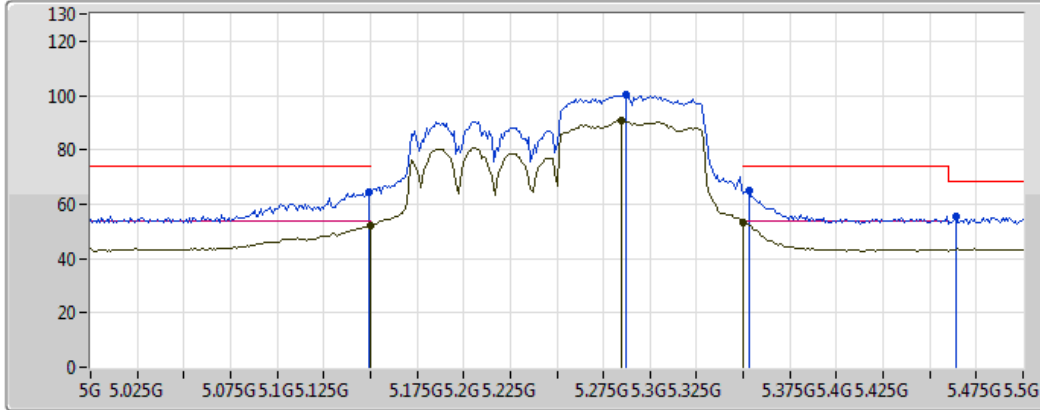

802.11ac VHT80+80_Nss2,(MCS0)_4TX

#5210#5290MHz_TX

20/12/2017

Type	Freq (Hz)	Level (dBuV/m)	Limit (dBuV/m)	Margin (dB)	Factor (dB)	Dist (m)	Condition	Azimuth (°)	Height (m)	Comments	Raw (dBuV)	AF (dB)	CL (dB)	PA (dB)
AV	5.149995G	51.85	54.00	-2.15	2.73	3	Horizontal	13	1.64	-	49.12	31.66	5.62	34.55
AV	5.285G	90.74	Inf	-Inf	2.81	3	Horizontal	13	1.64	-	87.93	31.71	5.64	34.54
AV	5.350005G	53.29	54.00	-0.71	2.85	3	Horizontal	13	1.64	-	50.44	31.74	5.65	34.54
PK	5.149G	64.64	74.00	-9.36	2.73	3	Horizontal	13	1.64	-	61.92	31.66	5.62	34.55
PK	5.287G	100.38	Inf	-Inf	2.81	3	Horizontal	13	1.64	-	97.57	31.71	5.64	34.54
PK	5.353G	65.12	74.00	-8.88	2.85	3	Horizontal	13	1.64	-	62.27	31.74	5.65	34.54
PK	5.464G	55.40	68.20	-12.80	2.91	3	Horizontal	13	1.64	-	52.49	31.79	5.67	34.54