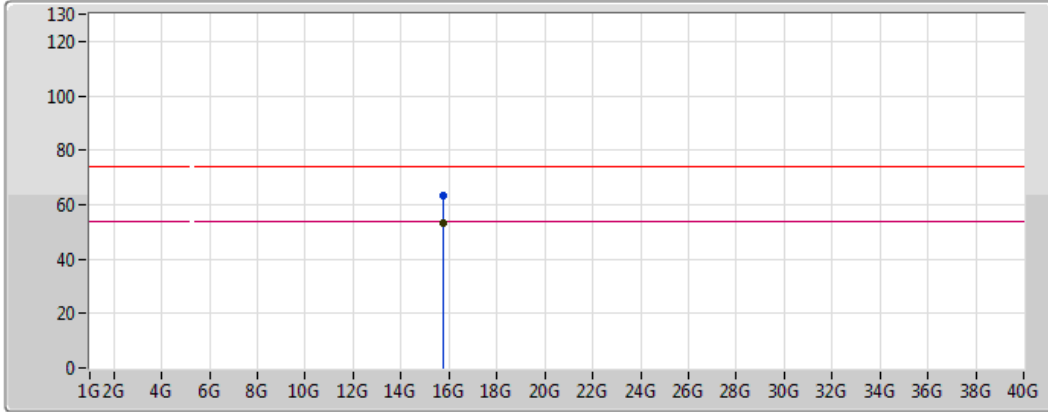

802.11a_Nss1,(6Mbps)_4TX

5260MHz_TX

07/12/2017

Legend for the spectrum plot:

- Lim.PK
- PK
- Lim.AV
- AV

Type	Freq (Hz)	Level (dBuV/m)	Limit (dBuV/m)	Margin (dB)	Factor (dB)	Dist (m)	Condition	Azimuth (°)	Height (m)	Comments	Raw (dBuV)	AF (dB)	CL (dB)	PA (dB)
AV	15.7836G	53.17	54.00	-0.83	16.31	3	Vertical	54	1.44	-	36.86	38.04	13.98	35.71
PK	15.7837G	63.22	74.00	-10.78	16.31	3	Vertical	54	1.44	-	46.91	38.04	13.98	35.71