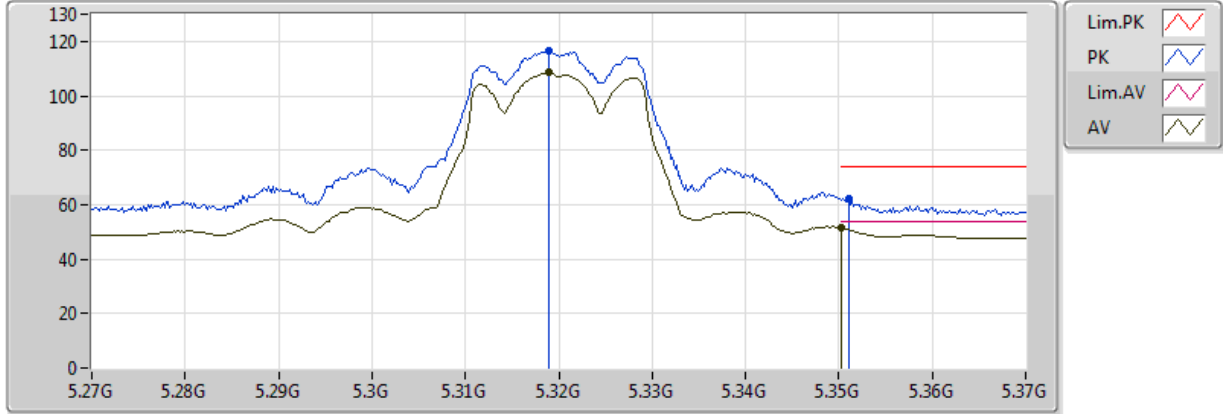

802.11ac VHT20_Nss1,(MCS0)_4TX

5320MHz_TX

07/12/2017

Type	Freq (Hz)	Level (dBuV/m)	Limit (dBuV/m)	Margin (dB)	Factor (dB)	Dist (m)	Condition	Azimuth (°)	Height (m)	Comments	Raw (dBuV)	AF (dB)	CL (dB)	PA (dB)
AV	5.319G	108.47	Inf	-Inf	5.02	3	Vertical	183	1.50	-	103.45	31.76	8.45	35.19
AV	5.3502G	51.53	54.00	-2.47	5.06	3	Vertical	183	1.50	-	46.47	31.78	8.47	35.18
PK	5.319G	116.55	Inf	-Inf	5.02	3	Vertical	183	1.50	-	111.53	31.76	8.45	35.19
PK	5.351G	62.39	74.00	-11.61	5.06	3	Vertical	183	1.50	-	57.33	31.78	8.47	35.18