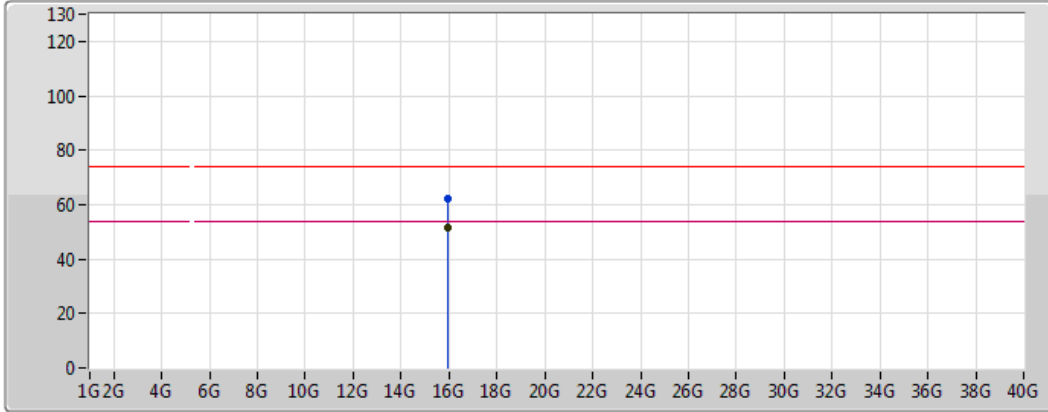

802.11a_Nss1,(6Mbps)_4TX

5320MHz_TX

07/12/2017

Lim.PK	
PK	
Lim.AV	
AV	

Type	Freq (Hz)	Level (dBuV/m)	Limit (dBuV/m)	Margin (dB)	Factor (dB)	Dist (m)	Condition	Azimuth (°)	Height (m)	Comments	Raw (dBuV)	AF (dB)	CL (dB)	PA (dB)
AV	15.9658G	51.72	54.00	-2.28	15.68	3	Vertical	323	1.48	-	36.04	37.42	14.17	35.91
PK	15.9658G	61.99	74.00	-12.01	15.68	3	Vertical	323	1.48	-	46.31	37.42	14.17	35.91