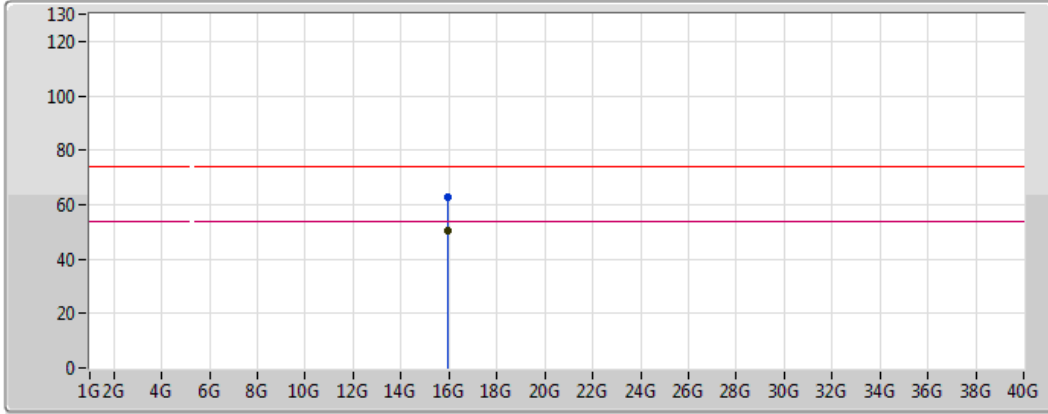

802.11ac VHT20_Nss1,(MCS0)_4TX

5320MHz_TX

07/12/2017

Legend:

- Lim.PK
- PK
- Lim.AV
- AV

Type	Freq (Hz)	Level (dBuV/m)	Limit (dBuV/m)	Margin (dB)	Factor (dB)	Dist (m)	Condition	Azimuth (°)	Height (m)	Comments	Raw (dBuV)	AF (dB)	CL (dB)	PA (dB)
AV	15.9664G	50.22	54.00	-3.78	15.68	3	Vertical	319	1.55	-	34.55	37.41	14.17	35.91
PK	15.9669G	62.78	74.00	-11.22	15.67	3	Vertical	319	1.55	-	47.11	37.41	14.17	35.91