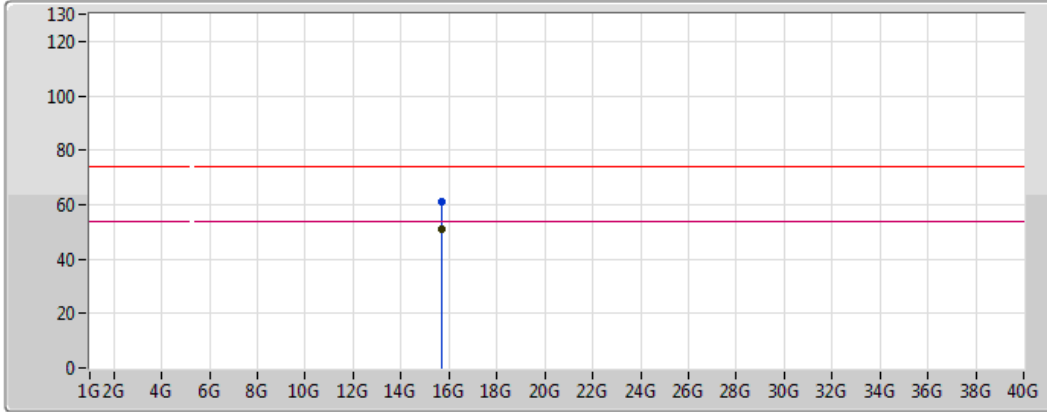

802.11ac VHT40_Nss1,(MCS0)_4TX

5230MHz_TX

07/12/2017

Type	Freq (Hz)	Level (dBuV/m)	Limit (dBuV/m)	Margin (dB)	Factor (dB)	Dist (m)	Condition	Azimuth (°)	Height (m)	Comments	Raw (dBuV)	AF (dB)	CL (dB)	PA (dB)
AV	15.6915G	51.15	54.00	-2.85	16.63	3	Horizontal	63	1.54	-	34.52	38.35	13.88	35.60
PK	15.6931G	60.89	74.00	-13.11	16.62	3	Horizontal	63	1.54	-	44.27	38.34	13.88	35.60