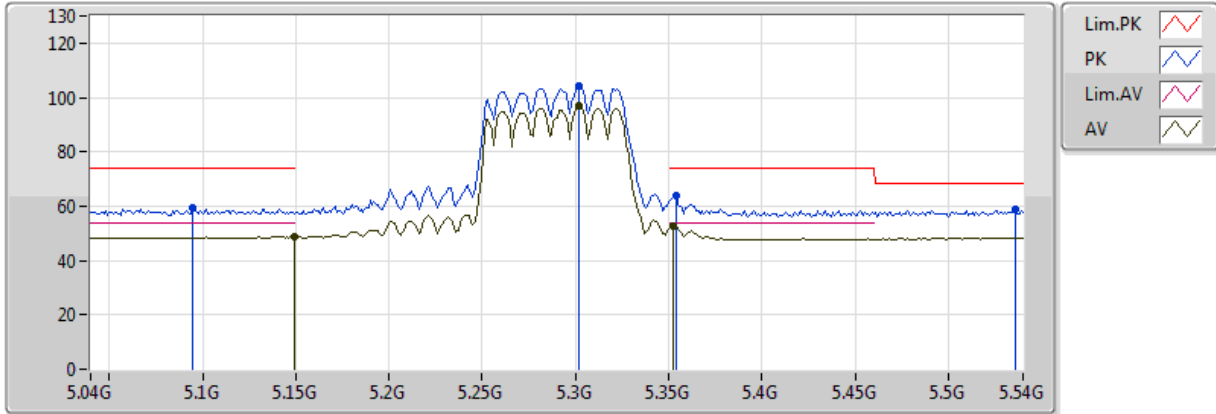

802.11ac VHT80_Nss1,(MCS0)_4TX

5290MHz_TX

07/12/2017

Type	Freq (Hz)	Level (dBuV/m)	Limit (dBuV/m)	Margin (dB)	Factor (dB)	Dist (m)	Condition	Azimuth (°)	Height (m)	Comments	Raw (dBuV)	AF (dB)	CL (dB)	PA (dB)
AV	5.149G	48.66	54.00	-5.34	4.79	3	Horizontal	178	1.50	-	43.87	31.62	8.37	35.21
AV	5.302G	96.88	Inf	-Inf	4.99	3	Horizontal	178	1.50	-	91.89	31.74	8.44	35.19
AV	5.352G	52.78	54.00	-1.22	5.06	3	Horizontal	178	1.50	-	47.71	31.78	8.47	35.18
PK	5.095G	59.26	74.00	-14.74	4.71	3	Horizontal	178	1.50	-	54.55	31.58	8.35	35.21
PK	5.302G	104.30	Inf	-Inf	4.99	3	Horizontal	178	1.50	-	99.31	31.74	8.44	35.19
PK	5.354G	64.10	74.00	-9.90	5.07	3	Horizontal	178	1.50	-	59.03	31.78	8.47	35.18
PK	5.536G	58.66	68.20	-9.54	5.35	3	Horizontal	178	1.50	-	53.31	31.94	8.58	35.17