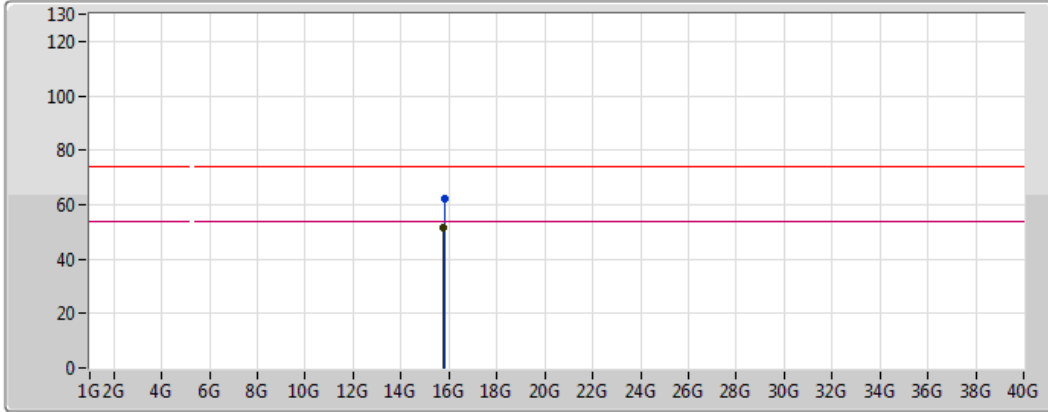

802.11a_Nss1,(6Mbps)_4TX

5260MHz_TX

07/12/2017

Legend for the spectrum plot:

- Lim.PK: Red line with a sawtooth pattern
- PK: Blue line with a sawtooth pattern
- Lim.AV: Magenta line with a sawtooth pattern
- AV: Black line with a sawtooth pattern