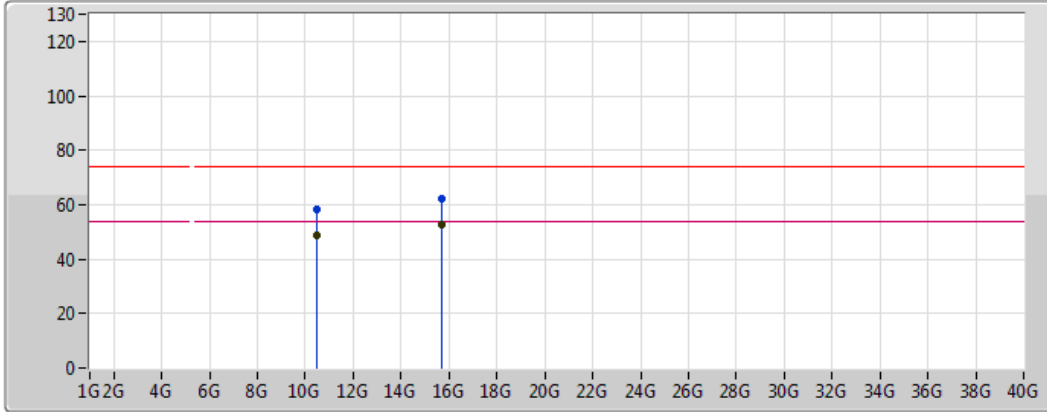

802.11ac VHT40_Nss1,(MCS0)_4TX

5230MHz_TX

20/12/2017

Legend for the spectrum plot:

- Lim.PK: Red line with a red zigzag icon
- PK: Blue line with a blue zigzag icon
- Lim.AV: Magenta line with a magenta zigzag icon
- AV: Black line with a black zigzag icon

Type	Freq (Hz)	Level (dBuV/m)	Limit (dBuV/m)	Margin (dB)	Factor (dB)	Dist (m)	Condition	Azimuth (°)	Height (m)	Comments	Raw (dBuV)	AF (dB)	CL (dB)	PA (dB)
AV	10.45952G	48.68	54.00	-5.32	15.39	3	Vertical	37	1.47	-	33.29	39.54	11.59	35.74
AV	15.68988G	52.60	54.00	-1.40	16.63	3	Vertical	343	1.49	-	35.97	38.35	13.88	35.60
PK	10.45592G	58.48	74.00	-15.52	15.38	3	Vertical	37	1.47	-	43.10	39.54	11.58	35.74
PK	15.684G	62.44	74.00	-11.56	16.65	3	Vertical	343	1.49	-	45.79	38.37	13.87	35.59