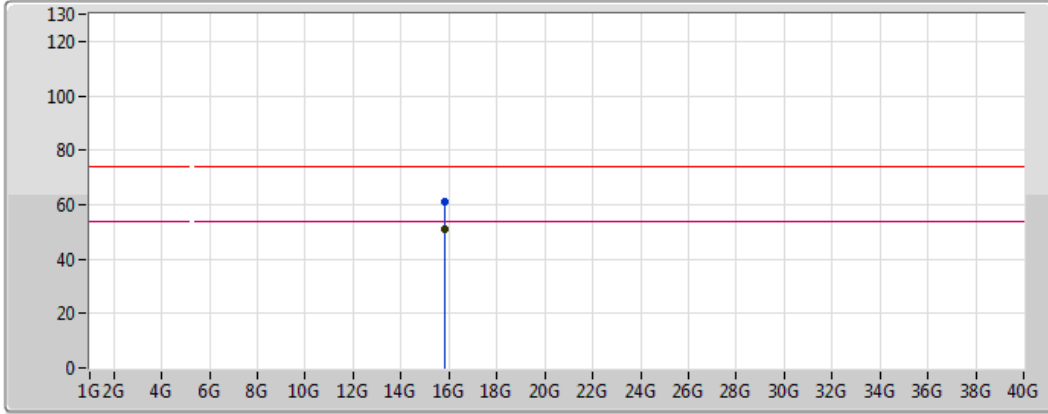

802.11ac VHT40_Nss1,(MCS0)_4TX

5270MHz_TX

07/12/2017

Legend for plot:

- Lim.PK:
- PK:
- Lim.AV:
- AV:

Type	Freq (Hz)	Level (dBuV/m)	Limit (dBuV/m)	Margin (dB)	Factor (dB)	Dist (m)	Condition	Azimuth (°)	Height (m)	Comments	Raw (dBuV)	AF (dB)	CL (dB)	PA (dB)
AV	15.8032G	51.02	54.00	-2.98	16.24	3	Vertical	322	1.50	-	34.78	37.97	14.00	35.73
PK	15.8034G	60.82	74.00	-13.18	16.24	3	Vertical	322	1.50	-	44.58	37.97	14.00	35.73