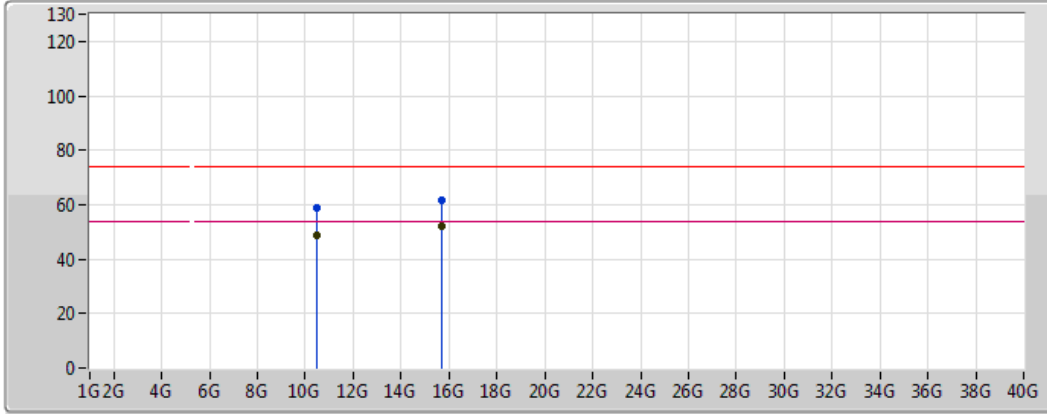

802.11ac VHT40_Nss1,(MCS0)_4TX

5230MHz_TX

20/12/2017

Lim.PK	
PK	
Lim.AV	
AV	

Type	Freq (Hz)	Level (dBuV/m)	Limit (dBuV/m)	Margin (dB)	Factor (dB)	Dist (m)	Condition	Azimuth (°)	Height (m)	Comments	Raw (dBuV)	AF (dB)	CL (dB)	PA (dB)
AV	10.4675G	48.67	54.00	-5.33	15.40	3	Horizontal	323	1.34	-	33.27	39.55	11.59	35.74
AV	15.68772G	52.01	54.00	-1.99	16.64	3	Horizontal	46	1.50	-	35.36	38.36	13.88	35.60
PK	10.46762G	58.99	74.00	-15.01	15.40	3	Horizontal	323	1.34	-	43.59	39.55	11.59	35.74
PK	15.69246G	61.65	74.00	-12.35	16.62	3	Horizontal	46	1.50	-	45.03	38.35	13.88	35.60