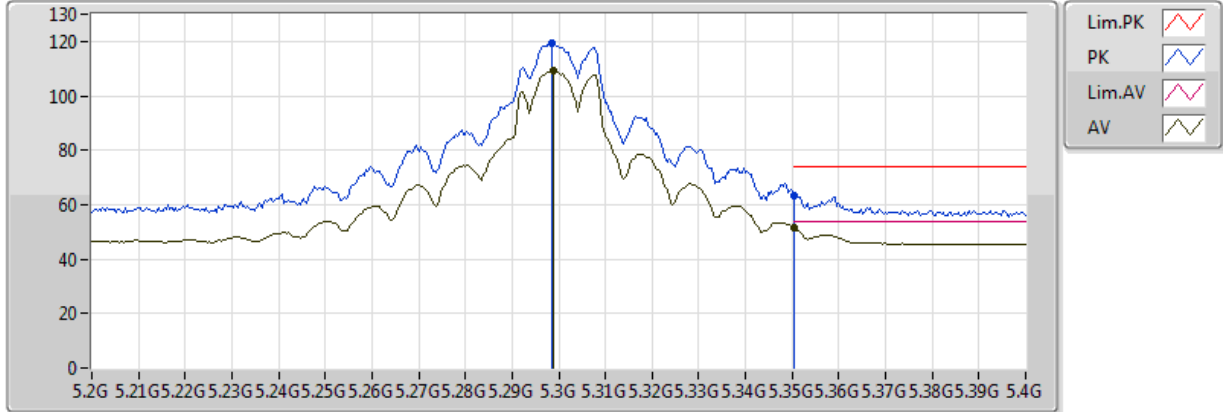

802.11a_Nss1,(6Mbps)_4TX

5300MHz_TX

07/12/2017

Type	Freq (Hz)	Level (dBuV/m)	Limit (dBuV/m)	Margin (dB)	Factor (dB)	Dist (m)	Condition	Azimuth (°)	Height (m)	Comments	Raw (dBuV)	AF (dB)	CL (dB)	PA (dB)
AV	5.2988G	109.44	Inf	-Inf	4.99	3	Vertical	176	1.50	-	104.45	31.74	8.44	35.19
AV	5.3504G	51.41	54.00	-2.59	5.06	3	Vertical	176	1.50	-	46.34	31.78	8.47	35.18
PK	5.2984G	119.57	Inf	-Inf	4.99	3	Vertical	176	1.50	-	114.59	31.74	8.44	35.19
PK	5.3504G	63.59	74.00	-10.41	5.06	3	Vertical	176	1.50	-	58.53	31.78	8.47	35.18