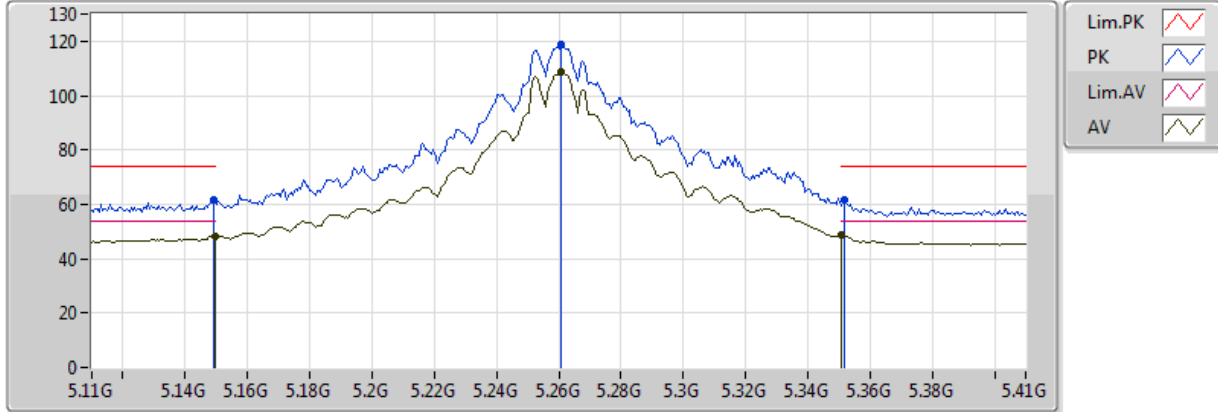

802.11a_Nss1,(6Mbps)_4TX

5260MHz_TX

07/12/2017

Type	Freq (Hz)	Level (dBuV/m)	Limit (dBuV/m)	Margin (dB)	Factor (dB)	Dist (m)	Condition	Azimuth (°)	Height (m)	Comments	Raw (dBuV)	AF (dB)	CL (dB)	PA (dB)
AV	5.1496G	48.23	54.00	-5.77	4.79	3	Horizontal	181	1.50	-	43.45	31.62	8.37	35.21
AV	5.2606G	108.52	Inf	-Inf	4.94	3	Horizontal	181	1.50	-	103.58	31.71	8.42	35.19
AV	5.3506G	48.48	54.00	-5.52	5.06	3	Horizontal	181	1.50	-	43.42	31.78	8.47	35.18
PK	5.149G	61.45	74.00	-12.55	4.79	3	Horizontal	181	1.50	-	56.66	31.62	8.37	35.21
PK	5.2606G	118.72	Inf	-Inf	4.94	3	Horizontal	181	1.50	-	113.78	31.71	8.42	35.19
PK	5.3518G	61.68	74.00	-12.32	5.06	3	Horizontal	181	1.50	-	56.62	31.78	8.47	35.18