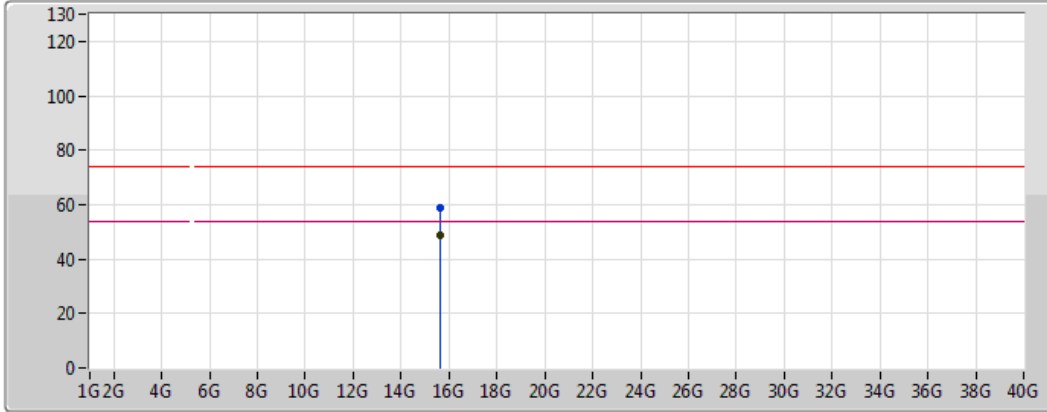

802.11ac VHT80_Nss1,(MCS0)_4TX

5210MHz_TX

07/12/2017

Lim.PK	
PK	
Lim.AV	
AV	

Type	Freq (Hz)	Level (dBuV/m)	Limit (dBuV/m)	Margin (dB)	Factor (dB)	Dist (m)	Condition	Azimuth (°)	Height (m)	Comments	Raw (dBuV)	AF (dB)	CL (dB)	PA (dB)
AV	15.6325G	48.94	54.00	-5.06	16.83	3	Vertical	0	1.50	-	32.11	38.55	13.82	35.53
PK	15.6101G	58.94	74.00	-15.06	16.91	3	Vertical	0	1.50	-	42.03	38.63	13.79	35.51