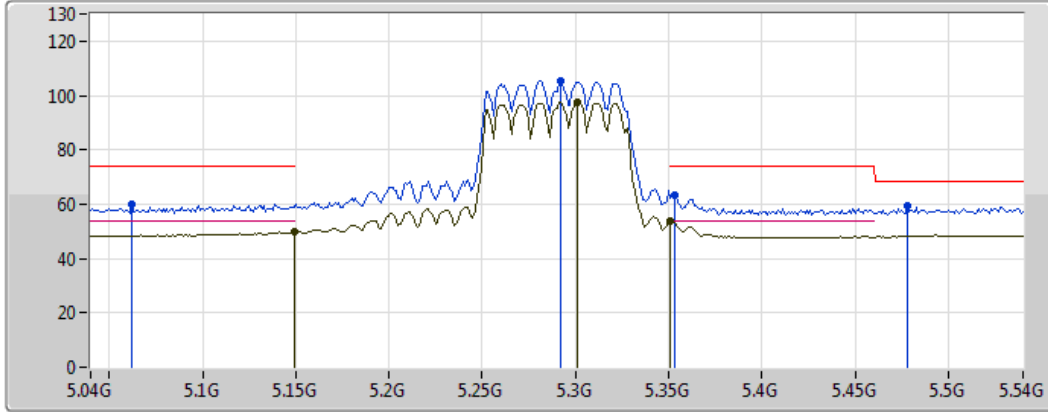

802.11ac VHT80_Nss1,(MCS0)_4TX

5290MHz_TX

07/12/2017

Legend for the spectrum plot:

- Lim.PK: Red line with a peak icon
- PK: Blue line with a peak icon
- Lim.AV: Red line with a valley icon
- AV: Green line with a valley icon