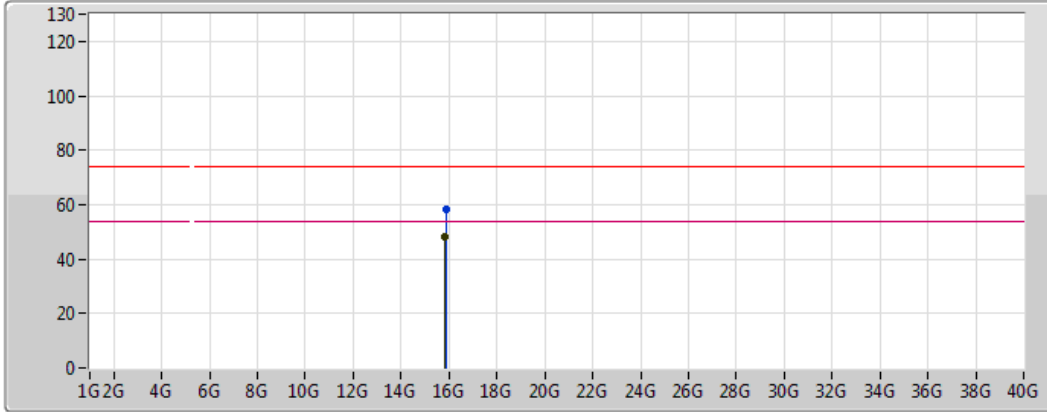

802.11ac VHT80_Nss1,(MCS0)_4TX

5290MHz_TX

07/12/2017

Type	Freq (Hz)	Level (dBuV/m)	Limit (dBuV/m)	Margin (dB)	Factor (dB)	Dist (m)	Condition	Azimuth (°)	Height (m)	Comments	Raw (dBuV)	AF (dB)	CL (dB)	PA (dB)
AV	15.8492G	48.46	54.00	-5.54	16.08	3	Vertical	0	1.50	-	32.38	37.81	14.05	35.78
PK	15.881G	58.48	74.00	-15.52	15.97	3	Vertical	0	1.50	-	42.51	37.70	14.08	35.82