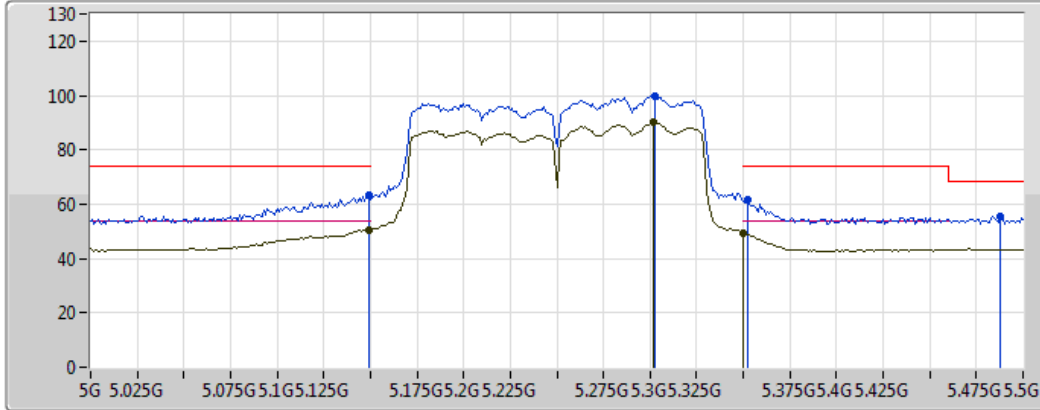

802.11ac VHT80+80_Nss2,(MCS0)_4TX

#5210#5290MHz_TX

20/12/2017

Legend for the spectrum plot:

- Lim.PK: Red line with a peak icon
- PK: Blue line with a peak icon
- Lim.AV: Red line with a valley icon
- AV: Blue line with a valley icon