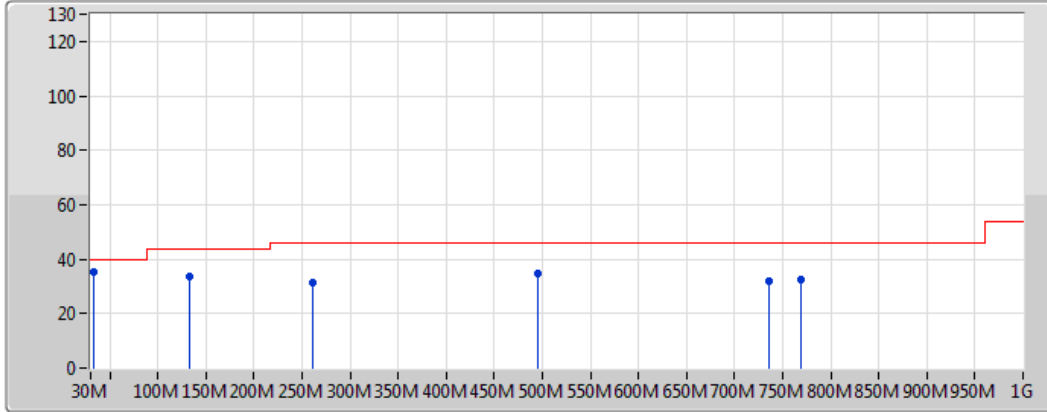

802.11ac VHT80+80_Nss2,(MCS0)_4TX

#5210#5290MHz_PoE

08/12/2017

Legend for the spectrum plot:

- Lim.PK: Red line with a peak icon
- PK: Blue line with a peak icon

Type	Freq (Hz)	Level (dBuV/m)	Limit (dBuV/m)	Margin (dB)	Factor (dB)	Dist (m)	Condition	Azimuth (°)	Height (m)	Comments	Raw (dBuV)	AF (dB)	CL (dB)	PA (dB)
PK	33.88M	35.27	40.00	-4.73	-5.95	3	Vertical	360	1.00	-	41.22	21.11	0.74	27.80
PK	132.82M	33.57	43.50	-9.93	-9.21	3	Vertical	360	1.00	-	42.78	16.74	1.74	27.69
PK	260.86M	31.55	46.00	-14.45	-6.16	3	Vertical	360	1.00	-	37.71	18.86	2.28	27.30
PK	495.6M	34.61	46.00	-11.39	-2.33	3	Vertical	360	1.00	-	36.94	22.76	3.38	28.47
PK	736.16M	31.85	46.00	-14.15	0.75	3	Vertical	360	1.00	-	31.10	24.87	4.15	28.27
PK	769.14M	32.71	46.00	-13.29	1.20	3	Vertical	360	1.00	-	31.51	25.12	4.25	28.16