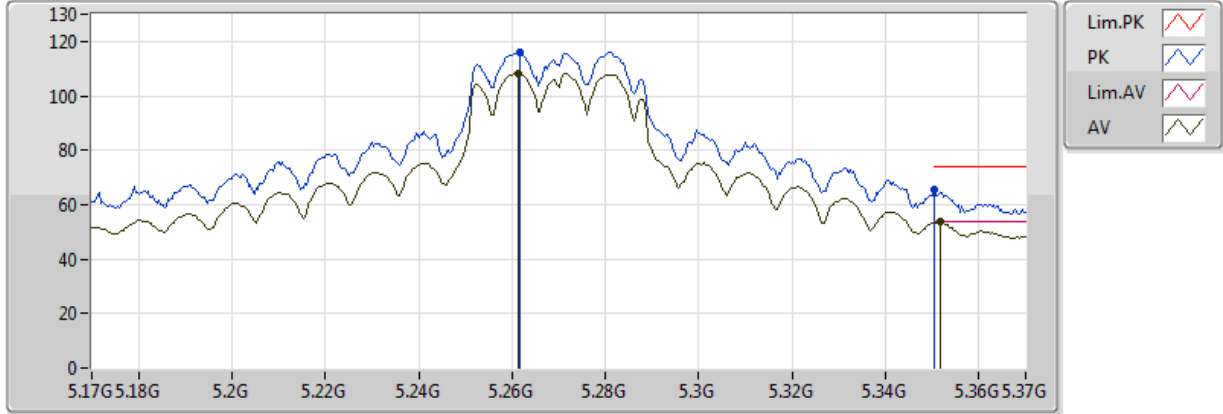

802.11ac VHT40_Nss1,(MCS0)_4TX

5270MHz_TX

07/12/2017

Type	Freq (Hz)	Level (dBuV/m)	Limit (dBuV/m)	Margin (dB)	Factor (dB)	Dist (m)	Condition	Azimuth (°)	Height (m)	Comments	Raw (dBuV)	AF (dB)	CL (dB)	PA (dB)
AV	5.2612G	108.11	Inf	-Inf	4.94	3	Vertical	175	1.50	-	103.17	31.71	8.42	35.19
AV	5.3516G	53.58	54.00	-0.42	5.06	3	Vertical	175	1.50	-	48.52	31.78	8.47	35.18
PK	5.2616G	116.02	Inf	-Inf	4.94	3	Vertical	175	1.50	-	111.08	31.71	8.42	35.19
PK	5.3504G	65.33	74.00	-8.67	5.06	3	Vertical	175	1.50	-	60.27	31.78	8.47	35.18