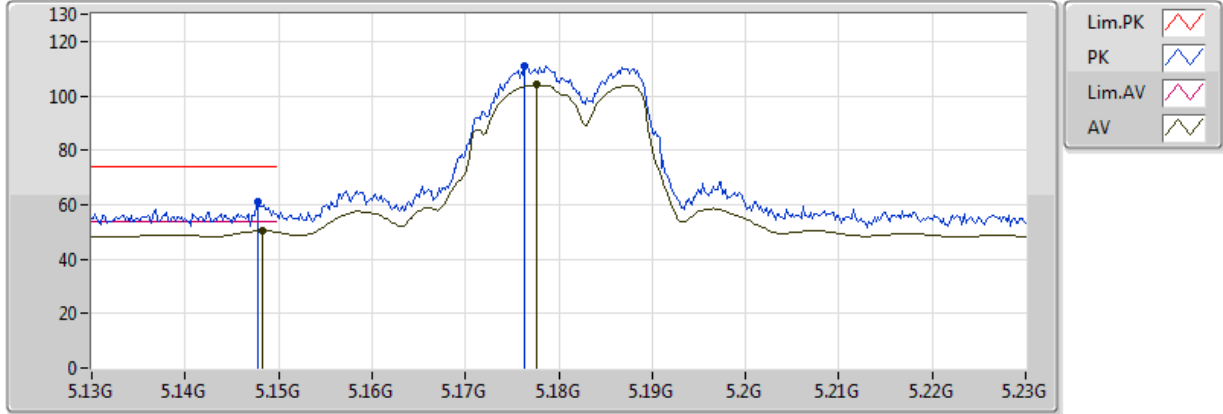

802.11ac VHT20_Nss1,(MCS0)_4TX

5180MHz_TX

07/12/2017

Type	Freq (Hz)	Level (dBuV/m)	Limit (dBuV/m)	Margin (dB)	Factor (dB)	Dist (m)	Condition	Azimuth (°)	Height (m)	Comments	Raw (dBuV)	AF (dB)	CL (dB)	PA (dB)
AV	5.1482G	50.56	54.00	-3.44	4.79	3	Horizontal	178	1.05	-	45.77	31.62	8.37	35.21
AV	5.1776G	104.04	Inf	-Inf	4.83	3	Horizontal	178	1.05	-	99.22	31.64	8.39	35.20
PK	5.1478G	60.95	74.00	-13.05	4.79	3	Horizontal	178	1.05	-	56.17	31.62	8.37	35.21
PK	5.1764G	110.98	Inf	-Inf	4.83	3	Horizontal	178	1.05	-	106.15	31.64	8.39	35.20