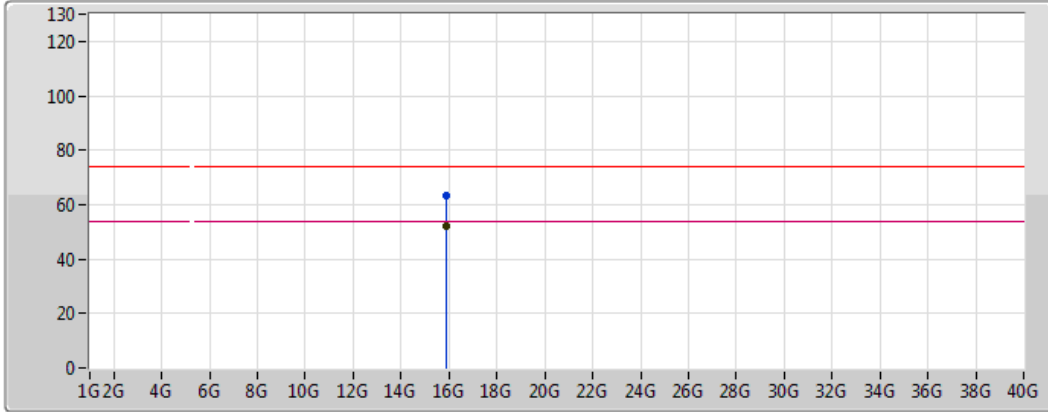

802.11a_Nss1,(6Mbps)_4TX

5300MHz_TX

07/12/2017

Legend for the spectrum plot:

- Lim.PK: Red line with a sawtooth symbol
- PK: Blue line with a sawtooth symbol
- Lim.AV: Magenta line with a sawtooth symbol
- AV: Black line with a sawtooth symbol