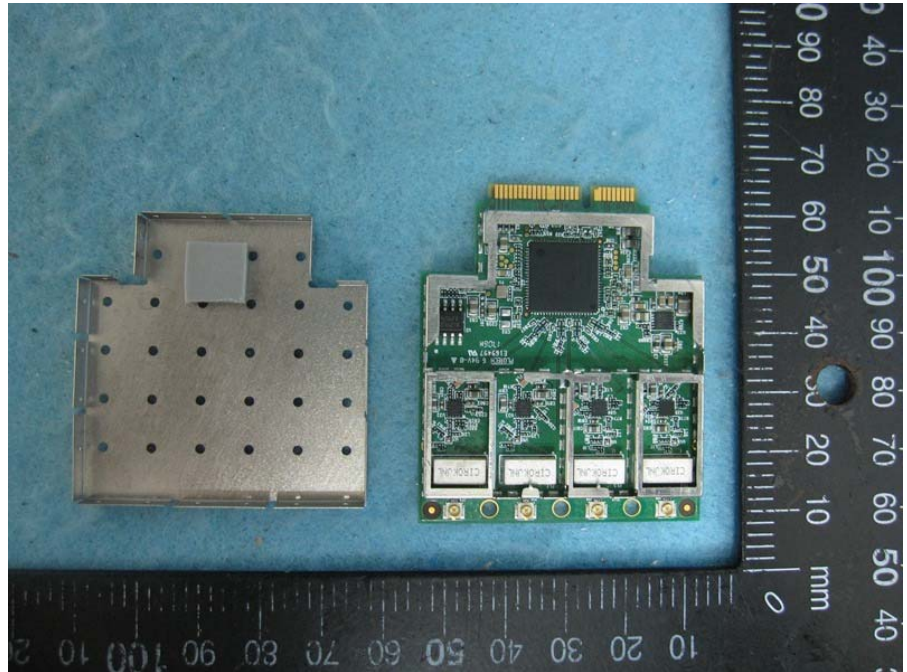

Brand Name: UBIQUITI Model No.: 4x4-5G

EUT type 1

EUT type 2