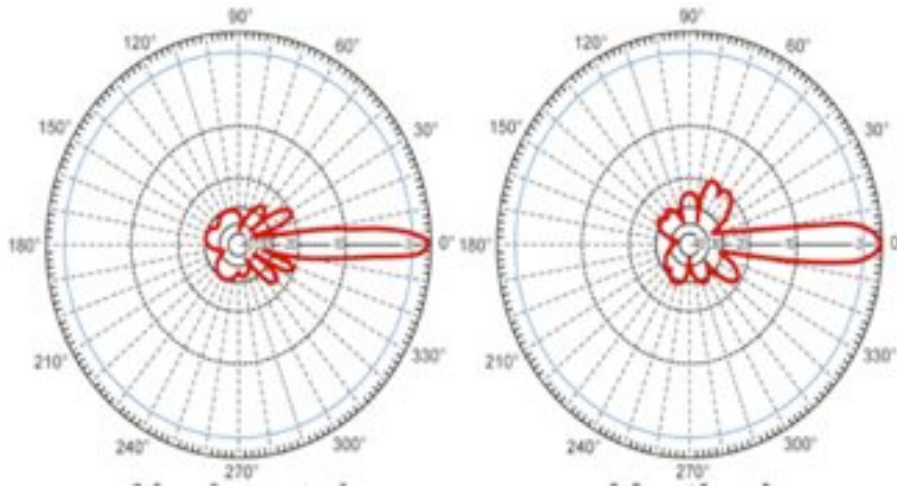

M2G 2.4GHz Antenna List

- 1. 24dBi Grid Antenna
- 2. 17dBi Dish Antenna

1.

Ubiquiti AG-2G-24

Gain: 24dBi
Dimensions:
15.7 x 23.6 inches
(400 x 600 mm)

Azimuth

Elevation

2.

Ubiquiti D-2G-17
Gain: 17dBi
Dimensions:
12 inches diameter