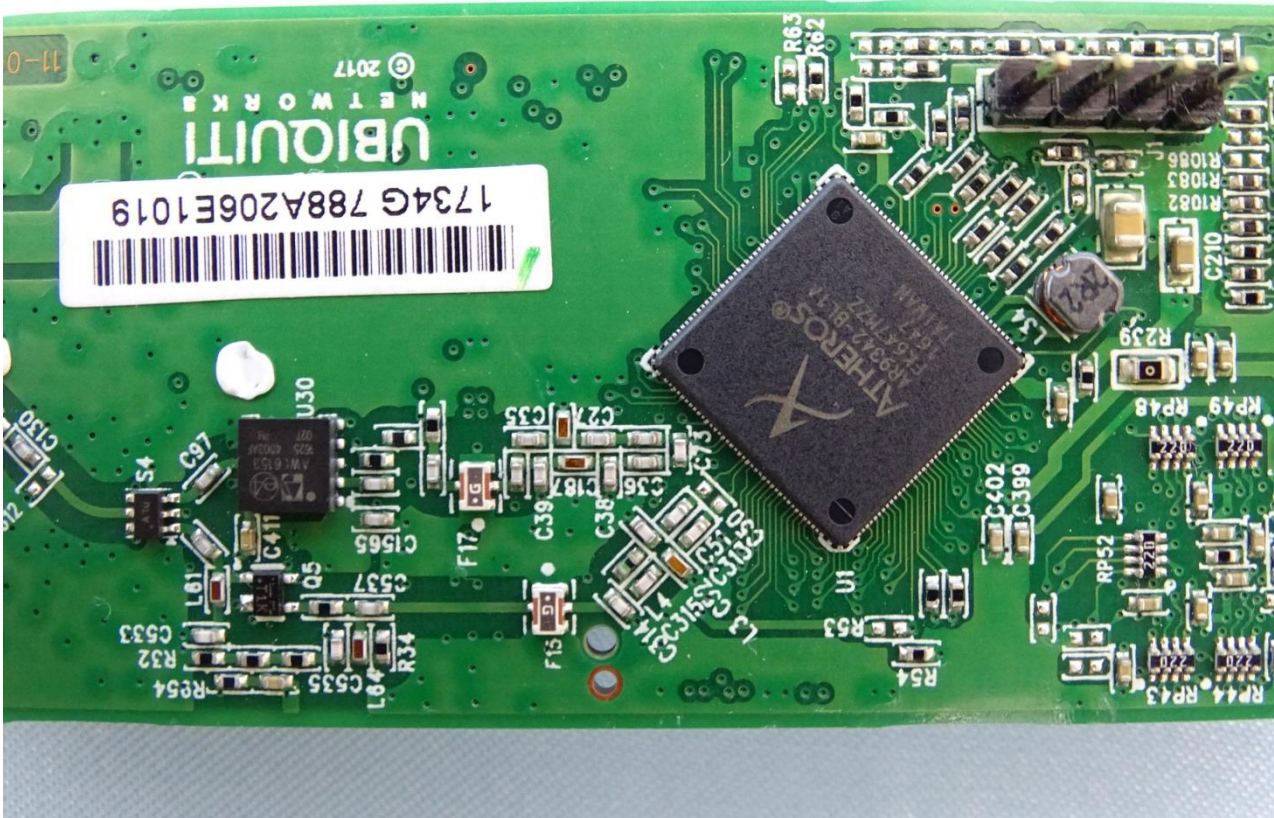

2. Internal Photograph of EUT

Brand Name: UBIQUITI / Model Name: BulletM2-HP, BM2-Ti

Brand Name: UBIQUITI / Model Name: BulletM2-HP, BM2-Ti

Brand Name: UBIQUITI / Model Name: BulletM2-HP, BM2-Ti

Brand Name: UBIQUITI / Model Name: BulletM2-HP, BM2-Ti

Brand Name: UBIQUITI / Model Name: BulletM2-HP, BM2-Ti

Brand Name: UBIQUITI / Model Name: BulletM2-HP, BM2-Ti

Brand Name: UBIQUITI / Model Name: BulletM2-HP, BM2-Ti

WLAN Antenna

Brand Name: UBIQUITI / Model Name: BulletM2-HP, BM2-Ti