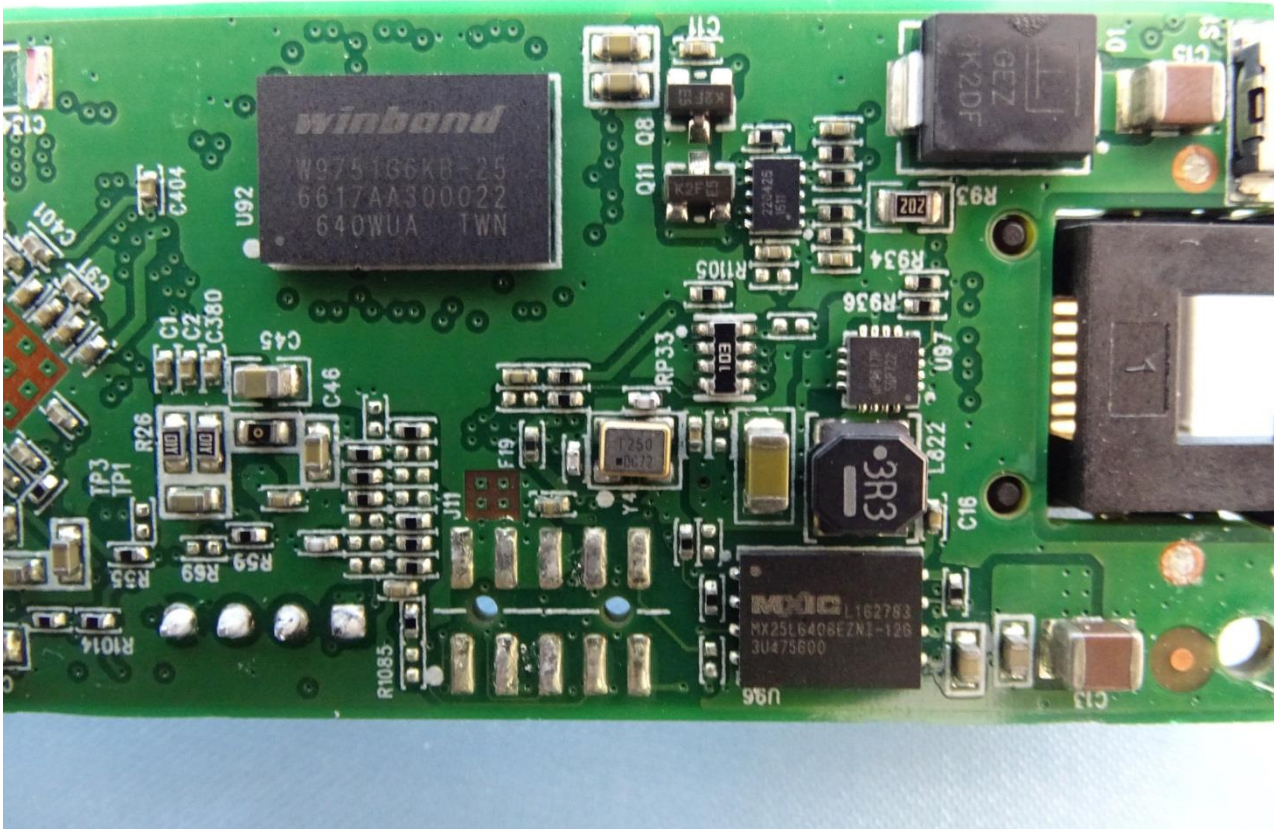

2. Internal Photograph of EUT

Brand Name: UBIQUITI / Model Name: BulletM2-HP, BM2-Ti

Brand Name: UBIQUITI / Model Name: BulletM2-HP, BM2-Ti

Brand Name: UBIQUITI / Model Name: BulletM2-HP, BM2-Ti

Brand Name: UBIQUITI / Model Name: BulletM2-HP, BM2-Ti

Brand Name: UBIQUITI / Model Name: BulletM2-HP, BM2-Ti

Brand Name: UBIQUITI / Model Name: BulletM2-HP, BM2-Ti

Brand Name: UBIQUITI / Model Name: BulletM2-HP, BM2-Ti

WLAN Antenna

Brand Name: UBIQUITI / Model Name: BulletM2-HP, BM2-Ti