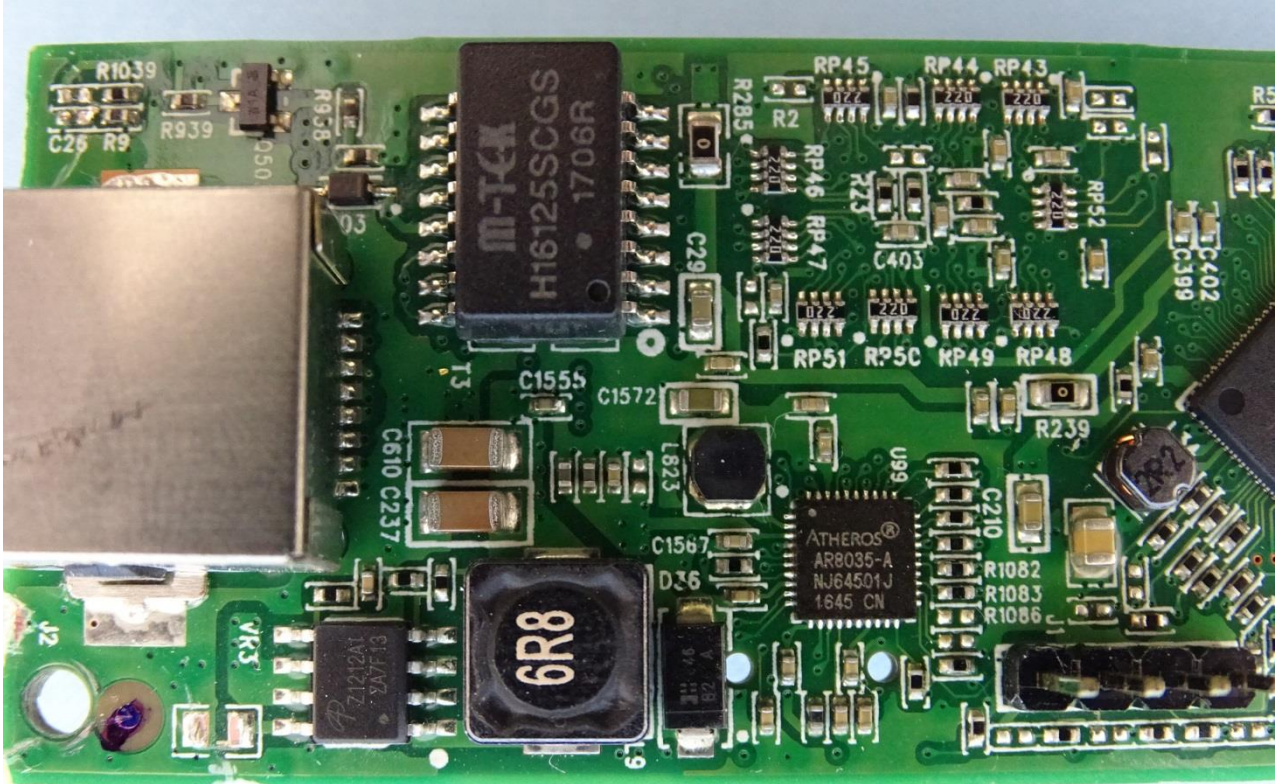

2. Internal Photograph of EUT

Brand Name: UBIQUITI / Model Name: BulletM2-HP, BM2-Ti

Brand Name: UBIQUITI / Model Name: BulletM2-HP, BM2-Ti

Brand Name: UBIQUITI / Model Name: BulletM2-HP, BM2-Ti

Brand Name: UBIQUITI / Model Name: BulletM2-HP, BM2-Ti

Brand Name: UBIQUITI / Model Name: BulletM2-HP, BM2-Ti

Brand Name: UBIQUITI / Model Name: BulletM2-HP, BM2-Ti

Brand Name: UBIQUITI / Model Name: BulletM2-HP, BM2-Ti

WLAN Antenna

Brand Name: UBIQUITI / Model Name: BulletM2-HP, BM2-Ti