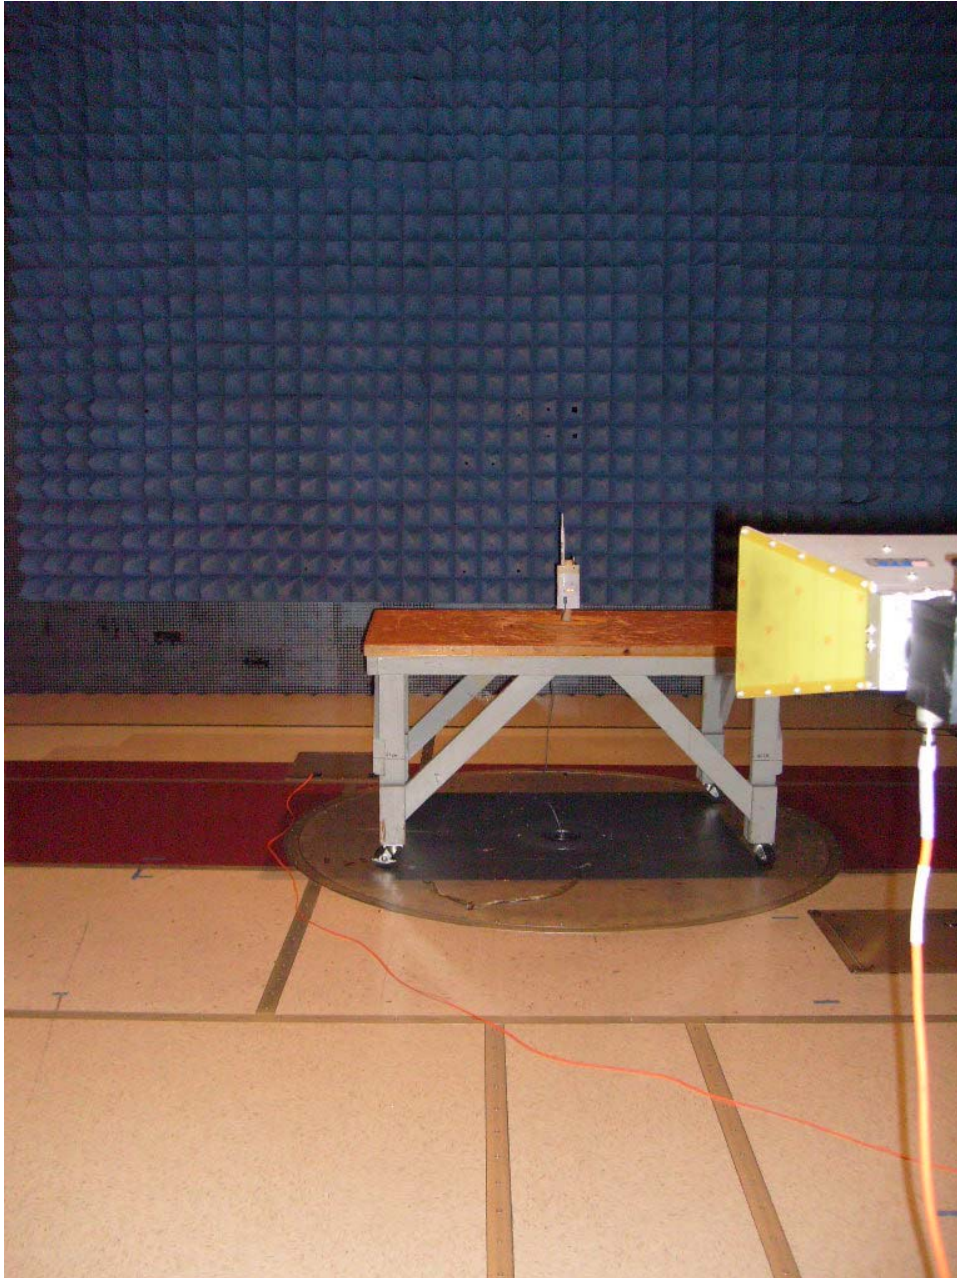

Photograph 5. Conducted Emissions Test Setup

Electromagnetic Compatibility Criteria for Intentional Radiators Radiated Spurious Emissions – Test Setup Photographs

Photograph 6. Test Equipment and setup for various Radiated Measurements – 6dBi Omni Antenna

Radiated Spurious Emissions – Test Setup Photographs

Photograph 7. Test Equipment and setup for various Radiated Measurements – 16dBi Sector Antenna

Radiated Spurious Emissions – Test Setup Photographs

Photograph 8. Test Equipment and setup for various Radiated Measurements – 18dBi Panel Antenna

Radiated Spurious Emissions – Test Setup Photographs

Photograph 9. Test Equipment and setup for various Radiated Measurements – 25dBi Grid Antenna

Radiated Spurious Emissions – Test Setup Photographs

Photograph 10. Test Equipment and setup for various Radiated Measurements – Combined Omni Antennas