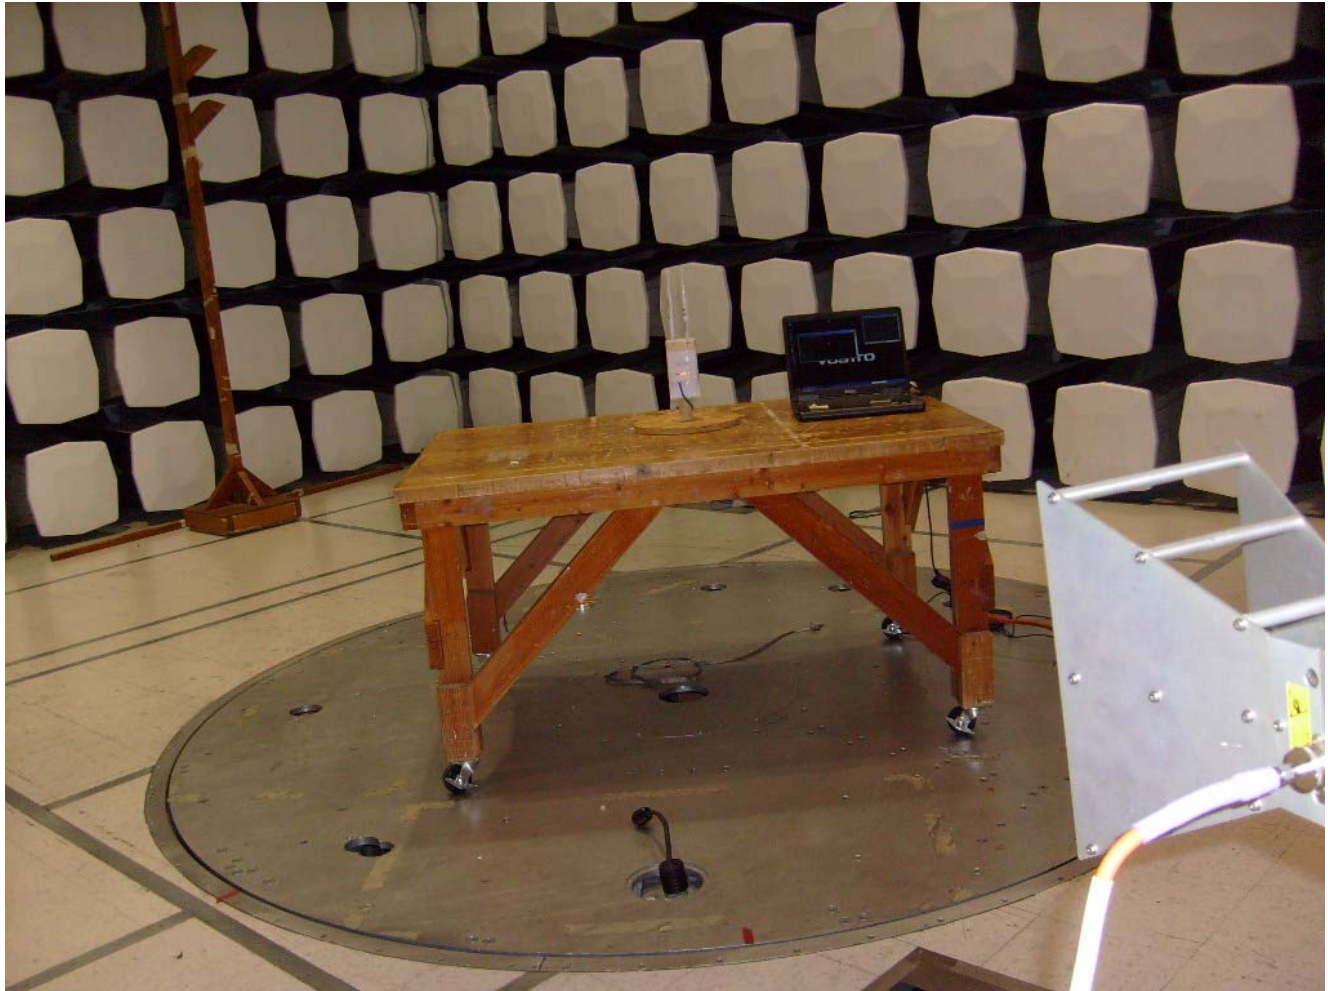

Radiated Emission Limits Test Setup

Photograph 3. Radiated Emission Test Setup 30 MHz - 1 GHz

Radiated Emission Limits Test Setup

Photograph 4. Radiated Emission Test Setup 1GHz - 6 GHz

Conducted Emission Limits Test Setup

Photograph 5. Conducted Emissions Test Setup

Electromagnetic Compatibility Criteria for Intentional Radiators Radiated Spurious Emissions – Test Setup Photographs

Photograph 6. Test Equipment and setup for various Radiated Measurements – 6dBi Omni Antenna

Radiated Spurious Emissions – Test Setup Photographs

Photograph 7. Test Equipment and setup for various Radiated Measurements – 16dBi Sector Antenna

Radiated Spurious Emissions – Test Setup Photographs

Photograph 8. Test Equipment and setup for various Radiated Measurements – 18dBi Panel Antenna

Radiated Spurious Emissions – Test Setup Photographs

Photograph 9. Test Equipment and setup for various Radiated Measurements – 25dBi Grid Antenna

Radiated Spurious Emissions – Test Setup Photographs

Photograph 10. Test Equipment and setup for various Radiated Measurements – Combined Omni Antennas