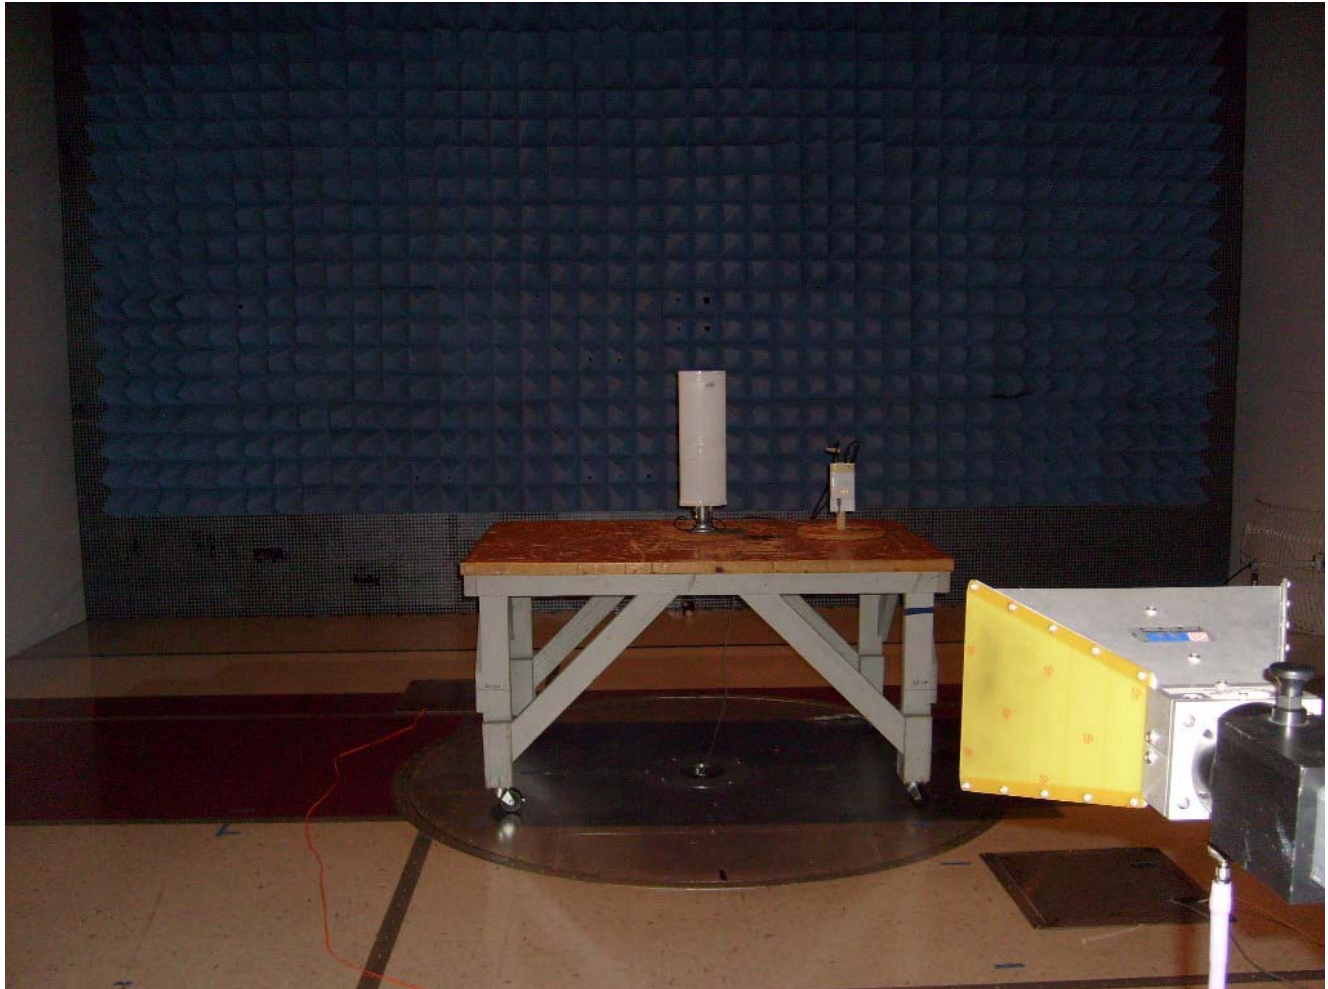

Radiated Emission Limits Test Setup

Photograph 3. Radiated Emission Test Setup 30 MHz - 1 GHz

Radiated Emission Limits Test Setup

Photograph 4. Radiated Emission Test Setup 1GHz - 6 GHz

Conducted Emission Limits Test Setup

Photograph 5. Conducted Emissions Test Setup

Electromagnetic Compatibility Criteria for Intentional Radiators Radiated Spurious Emissions – Test Setup Photographs

Photograph 6. Test Equipment and setup for various Radiated Measurements – 6dBi Omni Antenna

Radiated Spurious Emissions – Test Setup Photographs

Photograph 7. Test Equipment and setup for various Radiated Measurements – 16dBi Sector Antenna

Radiated Spurious Emissions – Test Setup Photographs

Photograph 8. Test Equipment and setup for various Radiated Measurements – 18dBi Panel Antenna