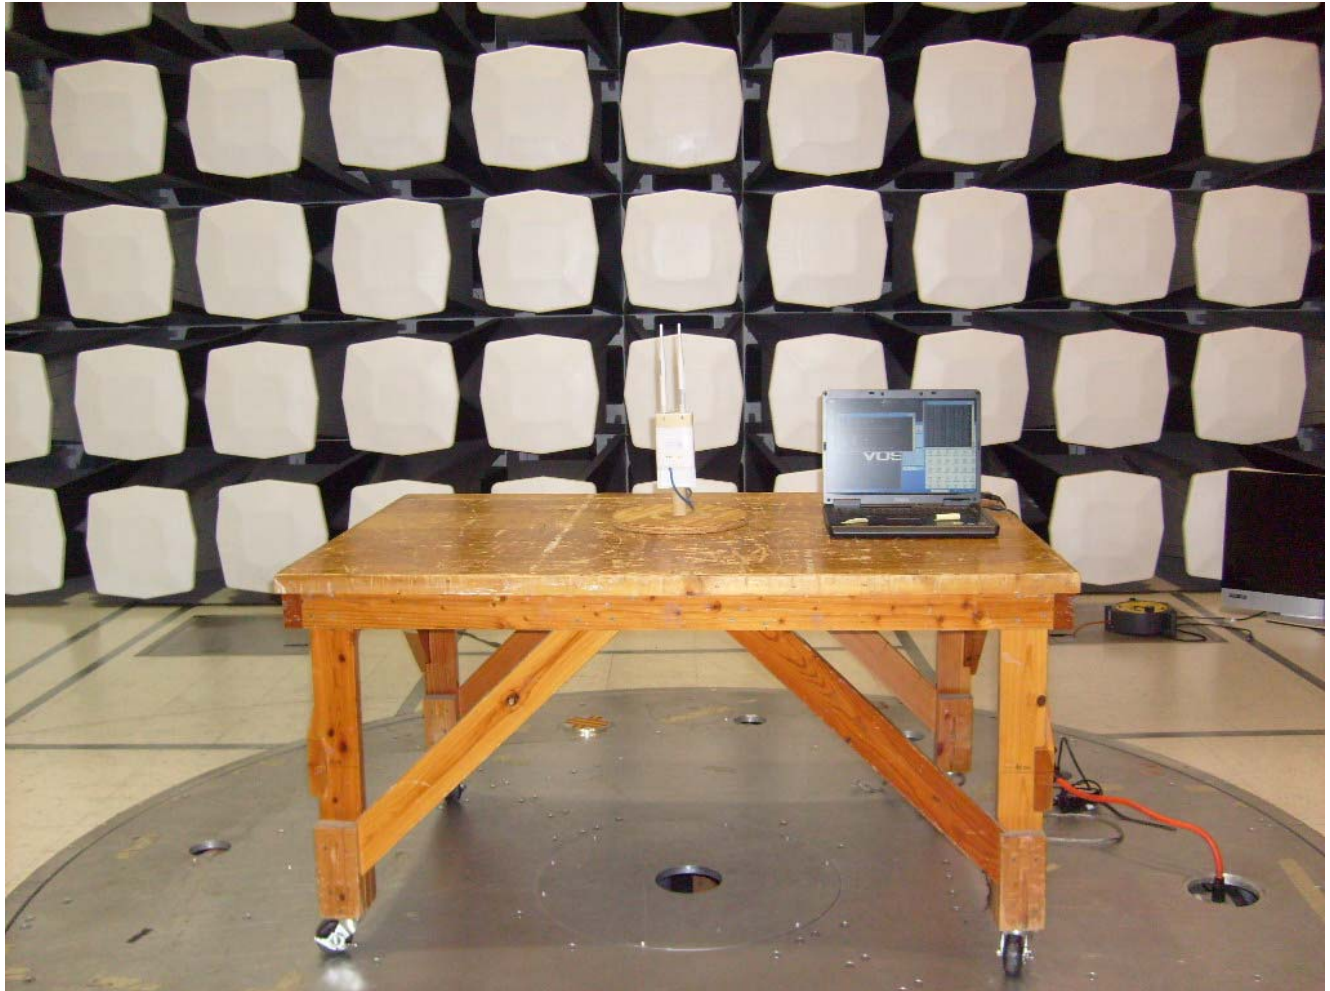

Radiated Emission Limits Test Setup

Photograph 3. Radiated Emission Test Setup 30 MHz - 1 GHz

Radiated Emission Limits Test Setup

Photograph 4. Radiated Emission Test Setup 1GHz - 6 GHz

Conducted Emission Limits Test Setup

Photograph 5. Conducted Emissions Test Setup

Electromagnetic Compatibility Criteria for Intentional Radiators Radiated Spurious Emissions – Test Setup Photographs

Photograph 6. Test Equipment and setup for various Radiated Measurements – 6dBi Omni Antenna

Radiated Spurious Emissions – Test Setup Photographs

Photograph 7. Test Equipment and setup for various Radiated Measurements – 16dBi Sector Antenna

Radiated Spurious Emissions – Test Setup Photographs

Photograph 8. Test Equipment and setup for various Radiated Measurements – 18dBi Panel Antenna

Radiated Spurious Emissions – Test Setup Photographs

Photograph 9. Test Equipment and setup for various Radiated Measurements – 25dBi Grid Antenna

Radiated Spurious Emissions – Test Setup Photographs

Photograph 10. Test Equipment and setup for various Radiated Measurements – Combined Omni Antennas