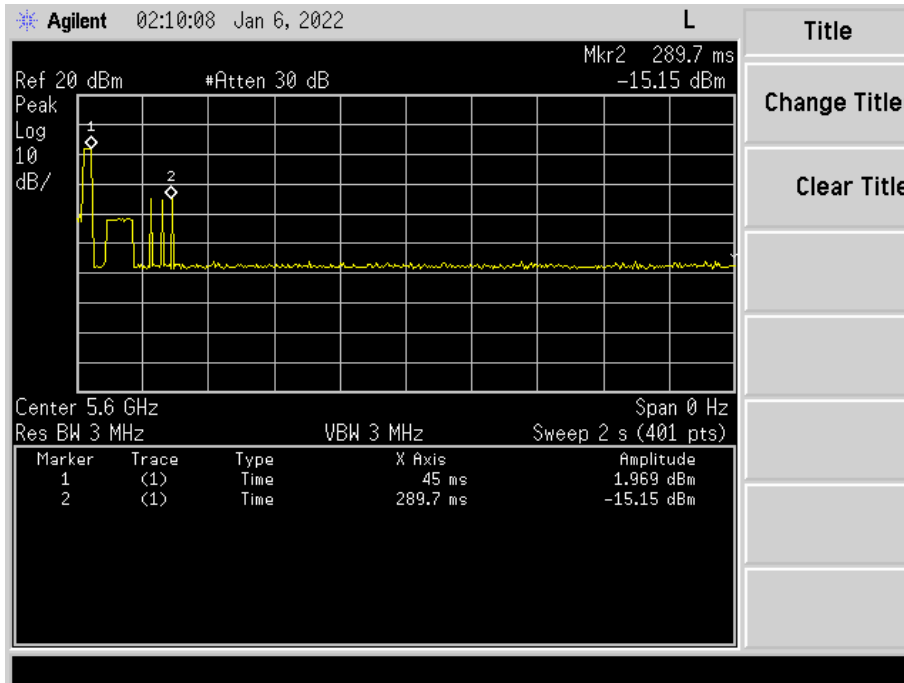

LTU-XR UNII-2 DFS Annex

1 CACT

Plot 1: Close (2 second sweep)

Plot 2: Close (400 millisecond sweep)

Plot 3: Move

Plot 4: Non-Occupancy

-- End of Test Report --