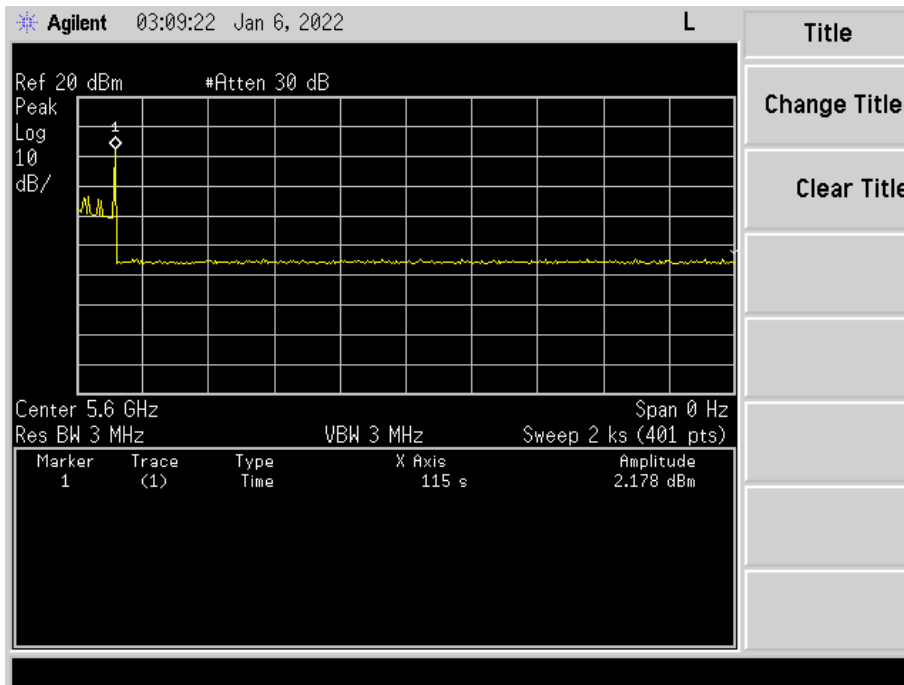

LTU-XR UNII-2 DFS Annex

1 CACT

Plot 1: Close (2 second sweep)

Plot 2: Close (400 millisecond sweep)

Plot 3: Move

Plot 4: Non-Occupancy

-- End of Test Report --