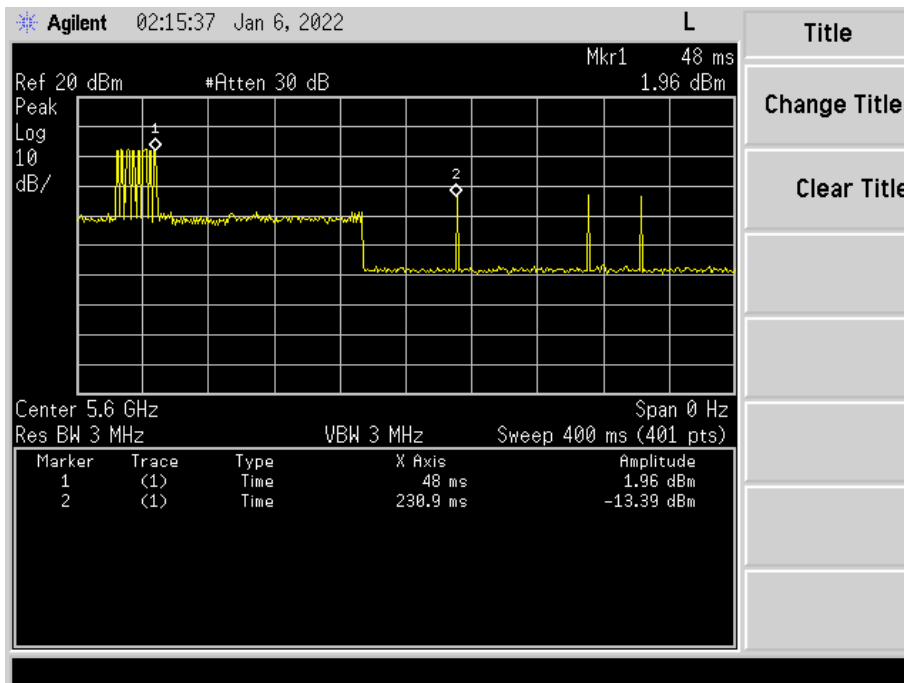

LTU-XR UNII-2 DFS Annex

1 CACT

Plot 1: Close (2 second sweep)

Plot 2: Close (400 millisecond sweep)

Plot 3: Move

Plot 4: Non-Occupancy

-- End of Test Report --