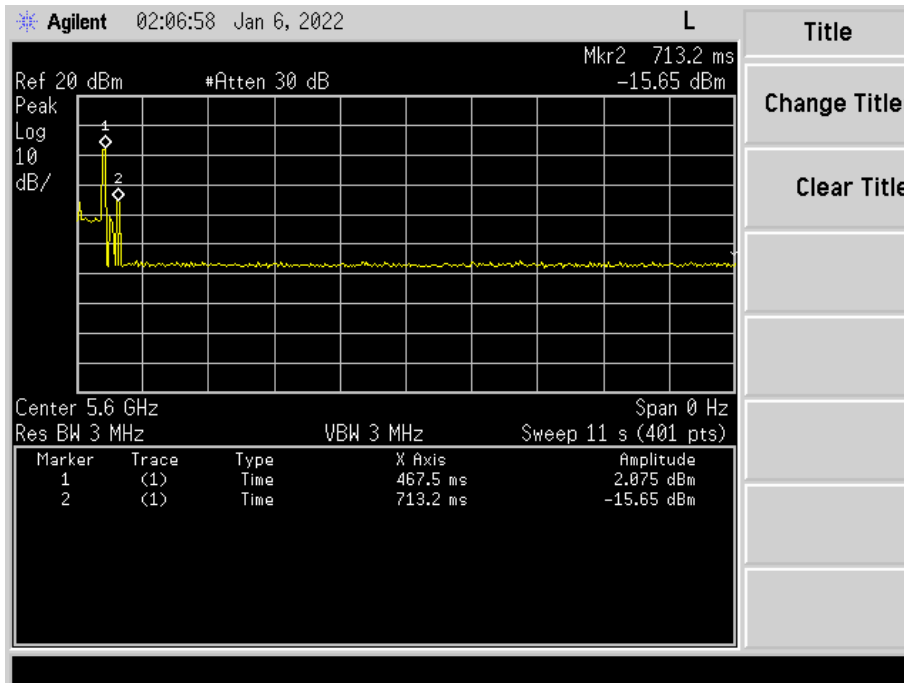

LTU-XR UNII-2 DFS Annex

1 CACT

Plot 1: Close (2 second sweep)

Plot 2: Close (400 millisecond sweep)

Plot 3: Move

Plot 4: Non-Occupancy

-- End of Test Report --