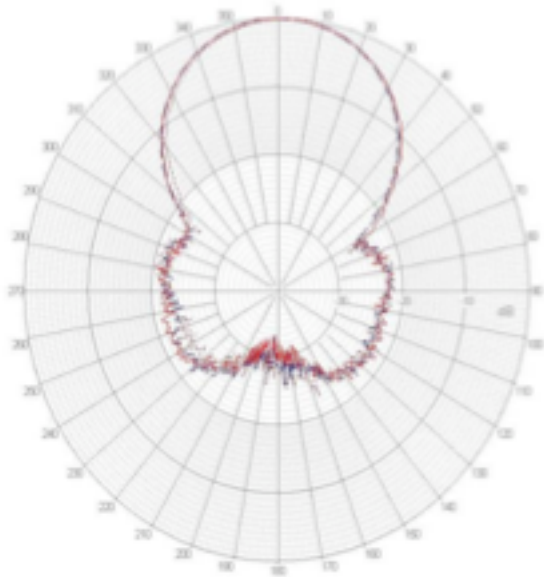

Antenna Patterns

R2T9-12 H-Plane

R2T9-12 E-Plane

©Pacific Wireless

Manufacturer: Pacific Wireless
Gain: 12dBi
Model: R2T9-12