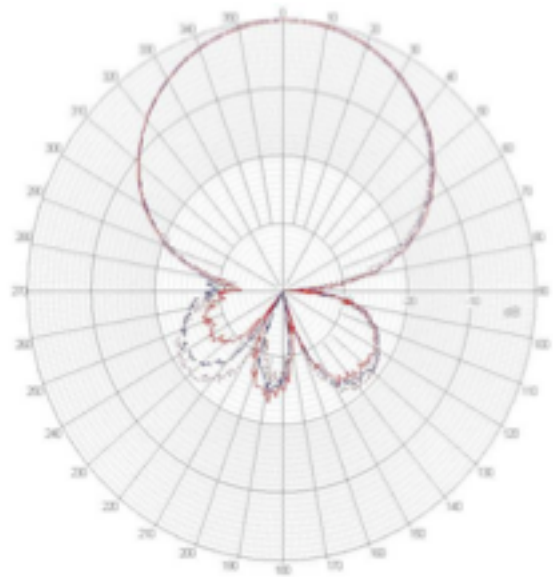

Antenna Patterns

R2T9-12 H-Plane

R2T9-12 E-Plane

©Pacific Wireless

Manufacturer: Pacific Wireless
Gain: 12dBi
Model: R2T9-12