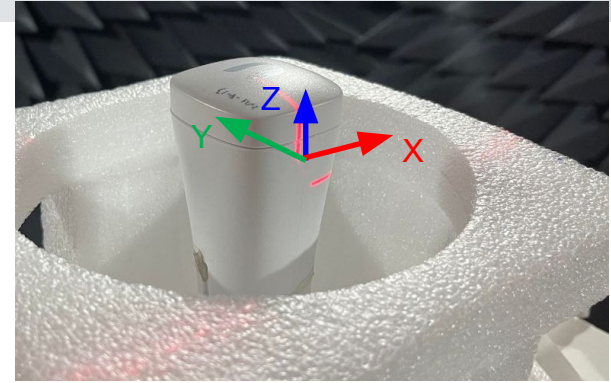

[LBE-AX] antenna measurement

2022/10/19

Daniel Li

1. Antenna type: chip

	Peak gain (dBi)
2425MHz	2

WiFi (3 dBi antenna)

1. Antenna type: 3 dBi antenna

	Peak gain (dBi)
5250MHz	2.4
5500MHz	3
5850MHz	2