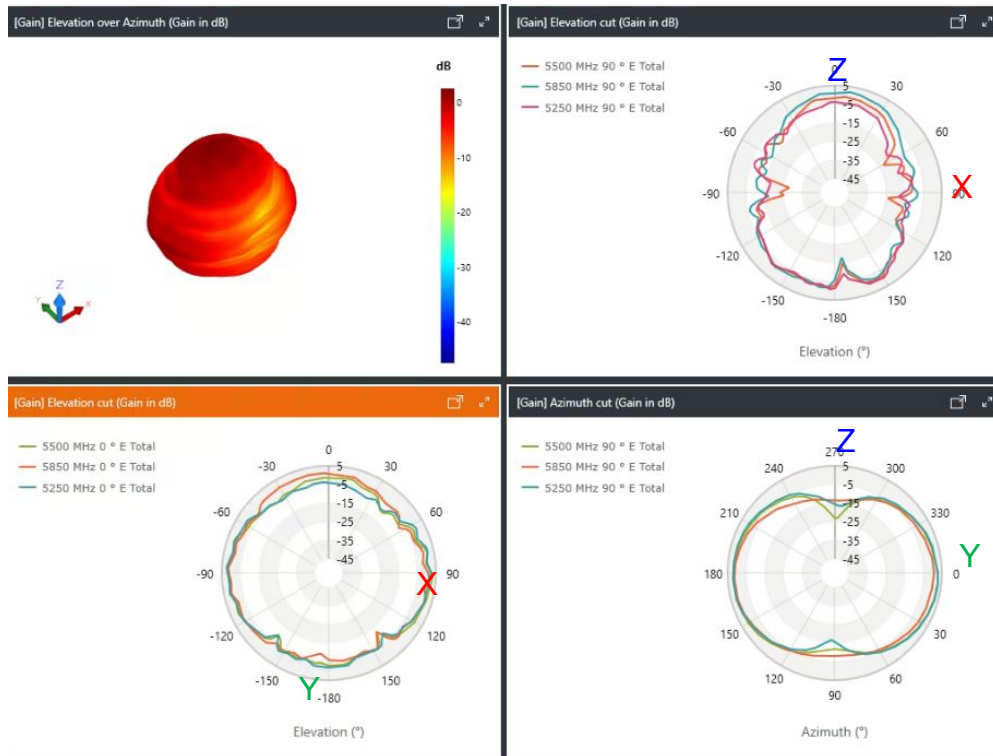

[LBE-AX] antenna measurement

2022/10/19

Daniel Li

1. Antenna type: chip

	Peak gain (dBi)
2425MHz	2

WiFi (3 dBi antenna)

1. Antenna type: 3 dBi antenna

	Peak gain (dBi)
5250MHz	2.4
5500MHz	3
5850MHz	2

1. Antenna type: Dish

	Peak gain (dBi)
5250MHz	20
5500MHz	21
5850MHz	23

UI.COM