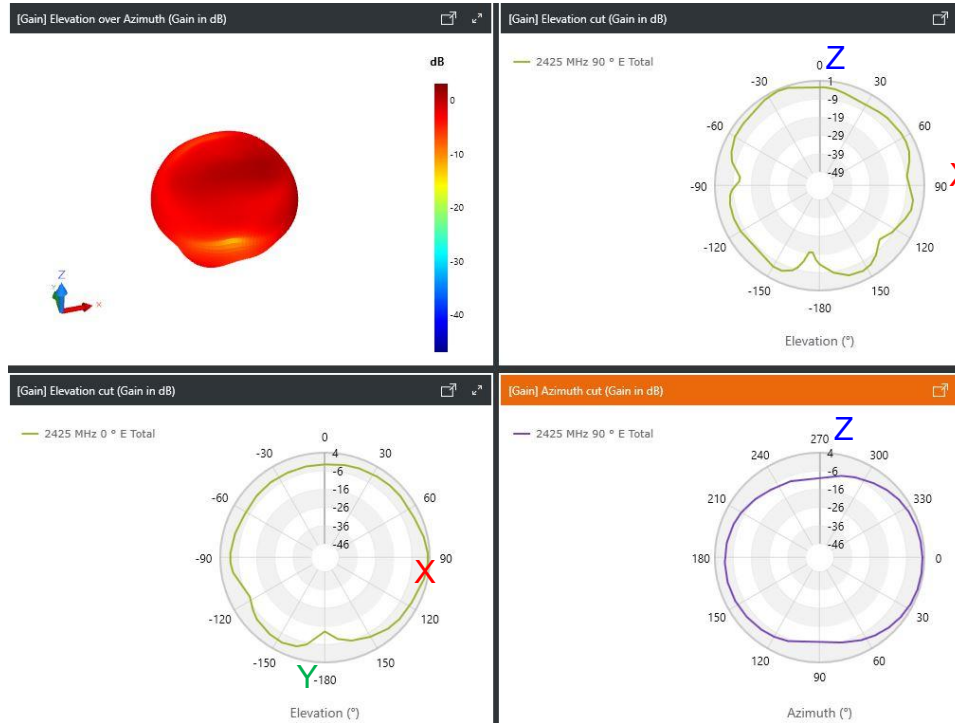

[LBE-AX] antenna measurement

2022/10/19

Daniel Li

1. Antenna type: chip

	Peak gain (dBi)
2425MHz	2

WiFi (3 dBi antenna)

1. Antenna type: 3 dBi antenna

	Peak gain (dBi)
5250MHz	2.4
5500MHz	3
5850MHz	2

1. Antenna type: Dish

	Peak gain (dBi)
5250MHz	20
5500MHz	21
5850MHz	23

UI.COM