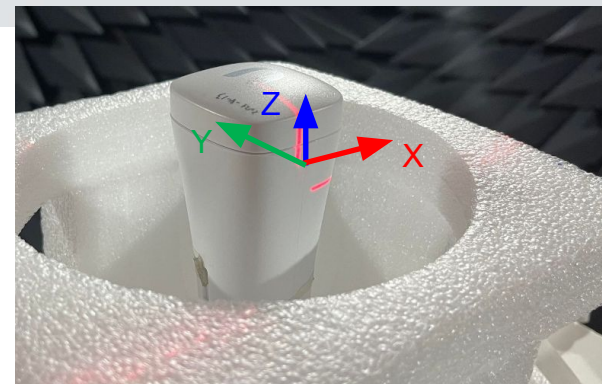

[LBE-AX] antenna measurement

2022/10/19

Daniel Li

1. Antenna type: chip

	Peak gain (dBi)
2425MHz	2

WiFi (3 dBi antenna)

1. Antenna type: 3 dBi antenna

	Peak gain (dBi)
5250MHz	2.4
5500MHz	3
5850MHz	2