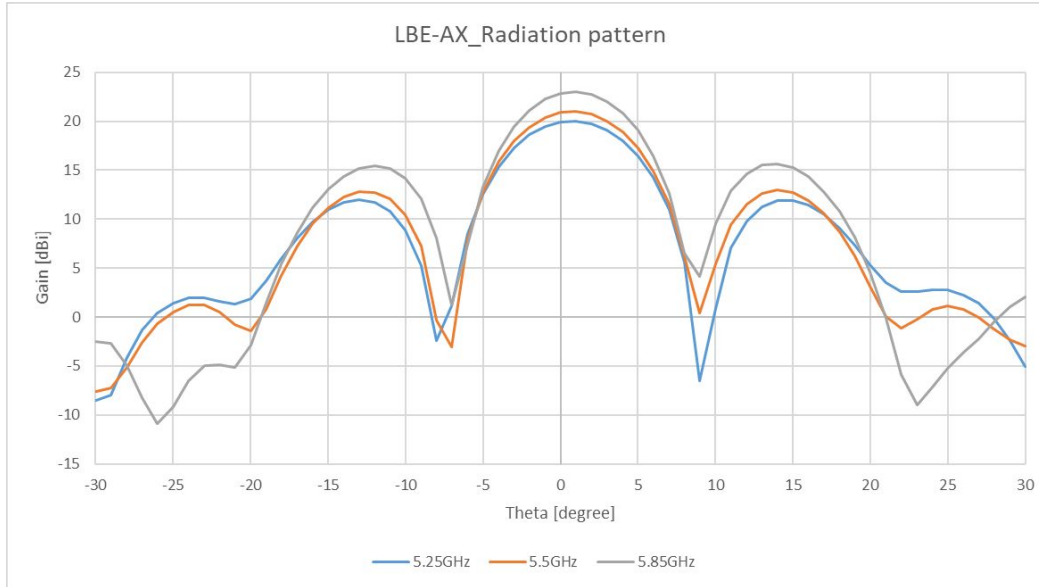

[LBE-AX] antenna measurement

2022/10/19

Daniel Li

1. Antenna type: chip

	Peak gain (dBi)
2425MHz	2

WiFi (3 dBi antenna)

1. Antenna type: 3 dBi antenna

	Peak gain (dBi)
5250MHz	2.4
5500MHz	3
5850MHz	2

1. Antenna type: Dish

	Peak gain (dBi)
5250MHz	20
5500MHz	21
5850MHz	23

UI.COM