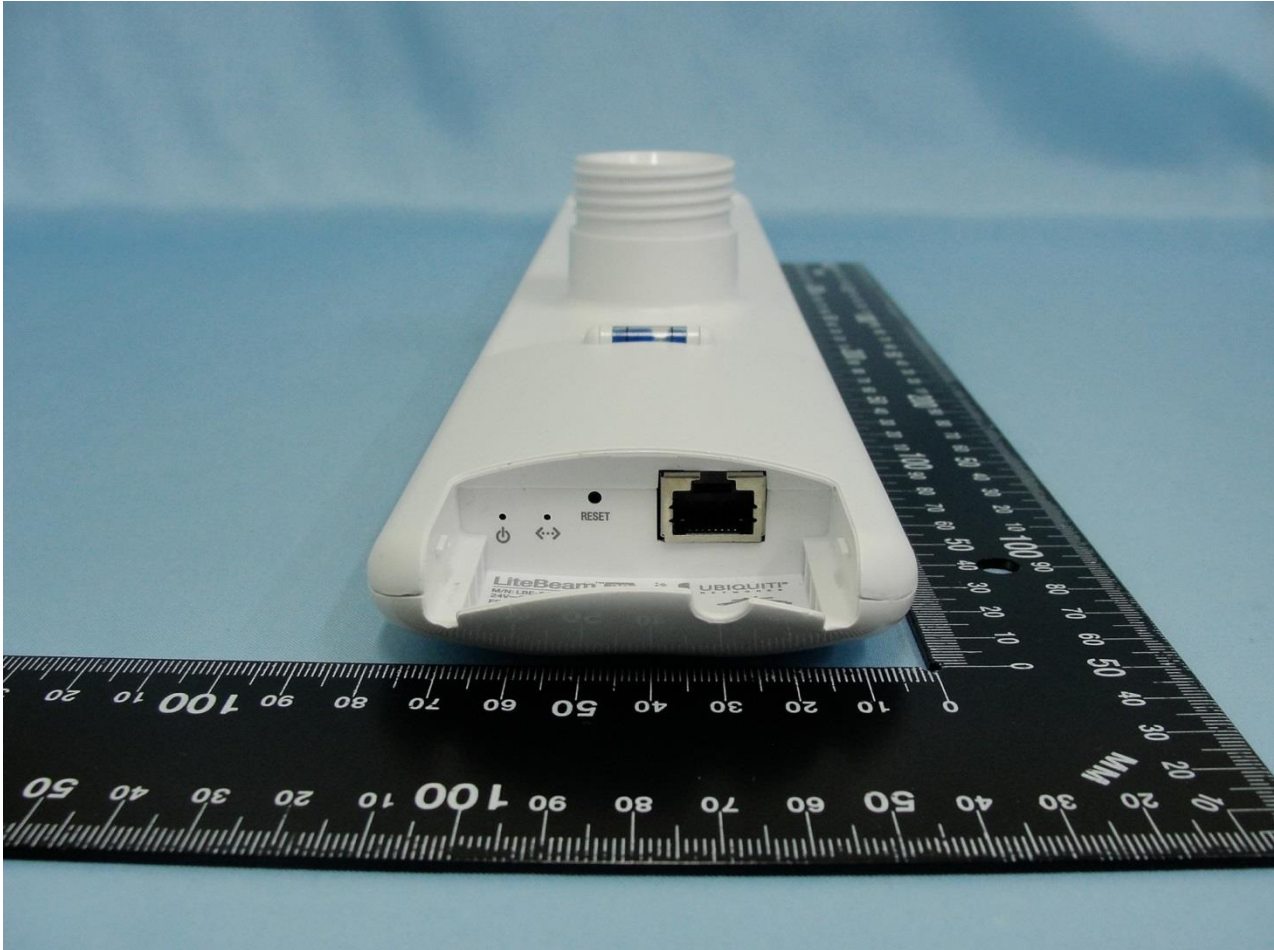

1. External Photograph of EUT

Brand Name: UBIQUITI / Model Name: LBE-5AC-16-120

Brand Name: UBIQUITI / Model Name: LBE-5AC-16-120

Brand Name: UBIQUITI / Model Name: LBE-5AC-16-120

2. Photograph of Accessory

Brand Name: UBIQUITI / Model Name: LBE-5AC-16-120

Specification of Accessory		
Gigabit PoE	Brand Name	Ubiquiti
	Model Name	GP-A240-050G.

Remark: For accessories equipped with this EUT, please refer to the following photos.