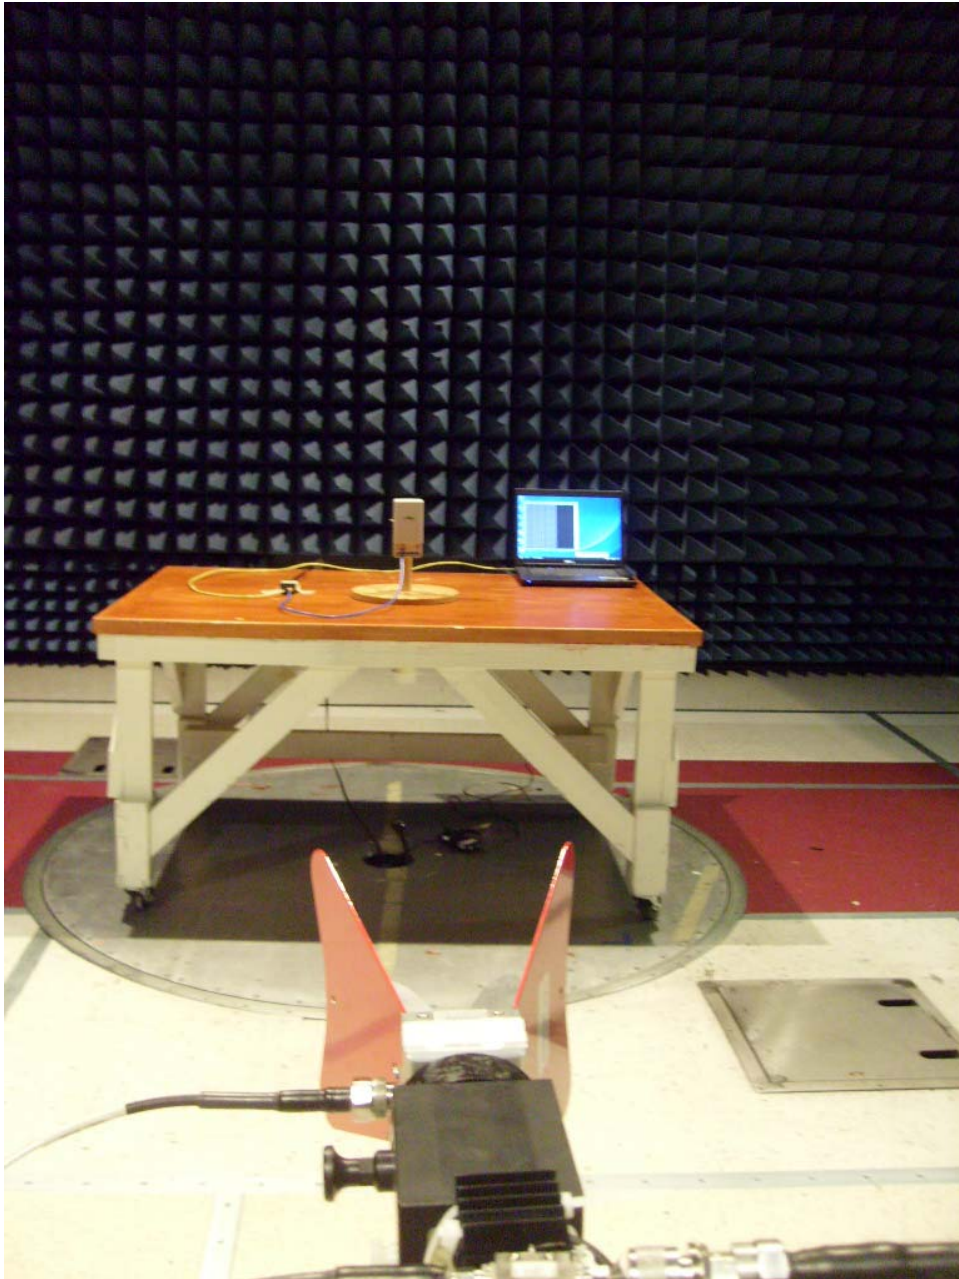

Conducted Emission Limits Test Setup

Photograph 1. Conducted Emissions, Test Setup

Radiated Emission Limits Test Setup

Photograph 2. Radiated Emission, 30MHz – 1GHz Test Setup

Radiated Emission Limits Test Setup

Photograph 3. Radiated Emission, above 1GHz Test Setup

15.207 Conducted Emissions Test Setup Photograph

Photograph 4. Conducted Emissions, 15.207, Test Setup

Radiated Spurious Emissions Test Setup Photographs

Photograph 5. Radiated Spurious Emission, Test Setup