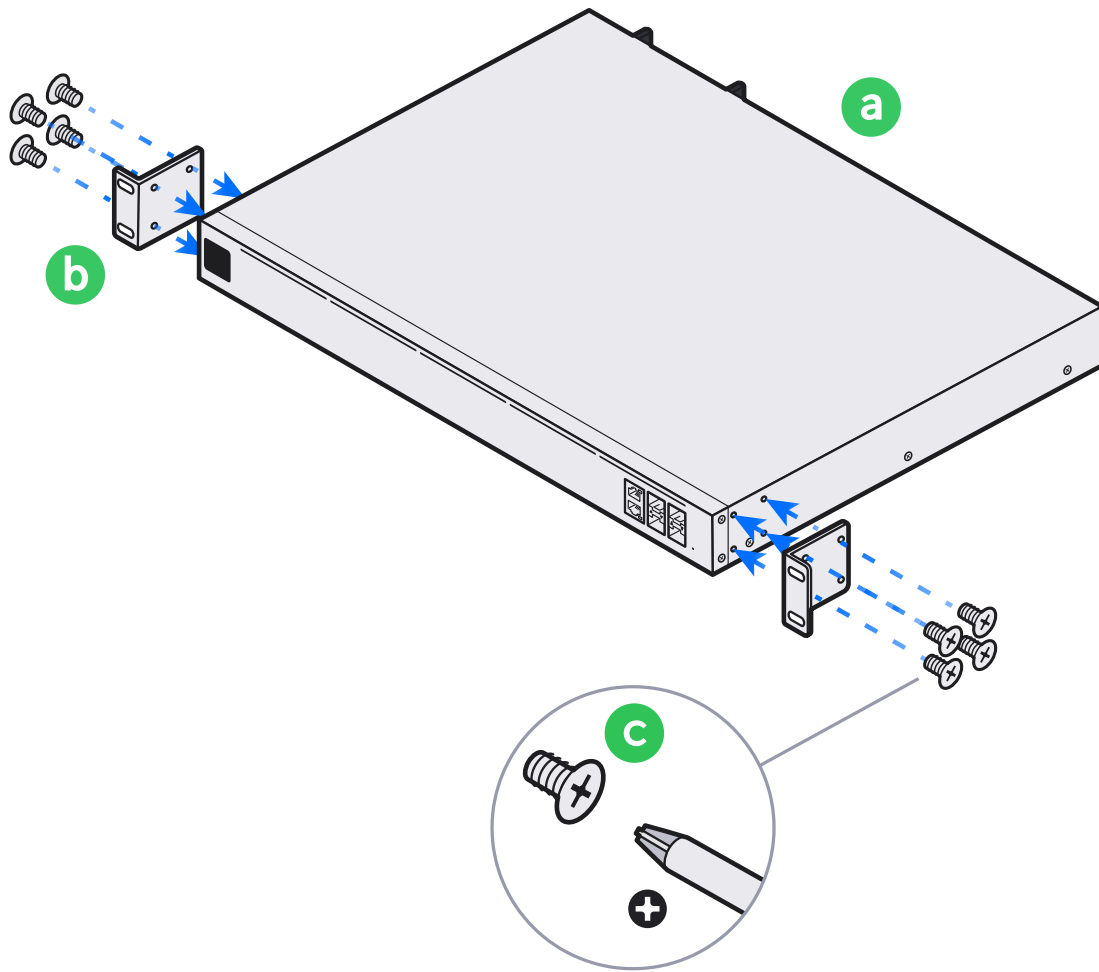

Enterprise Fortress Gateway

1x

a

2

🔌
4x
d

3

10#-32
🔩
4x
e

4

2x

f

5

A

25G

Internet

B

2.5G