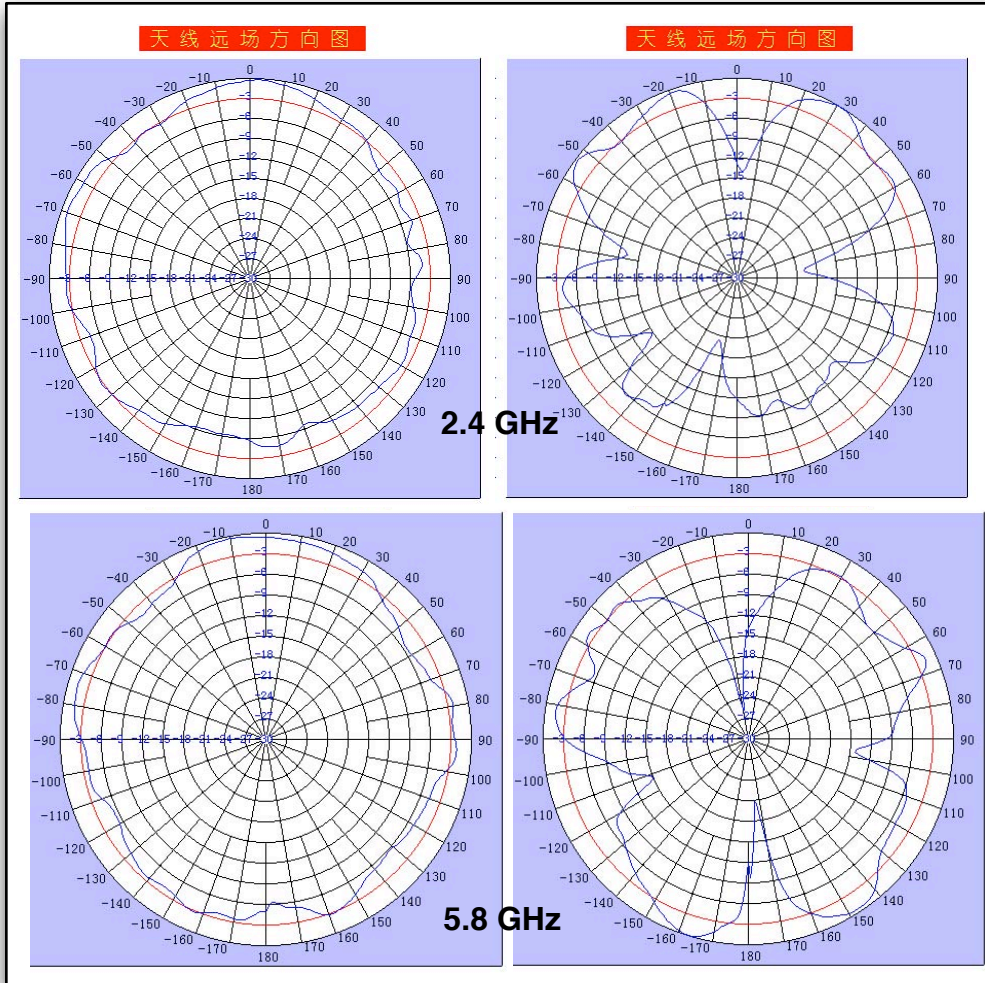

ANTENNA INFORMATION

Model #: NETGATE
 Type: Dipole
 Length: 160 mm
 Max_Gain: 0 dBi

Model #: UBI5
 Type: Dipole
 Length: 170 mm
 Max_Gain: 5.5 dBi