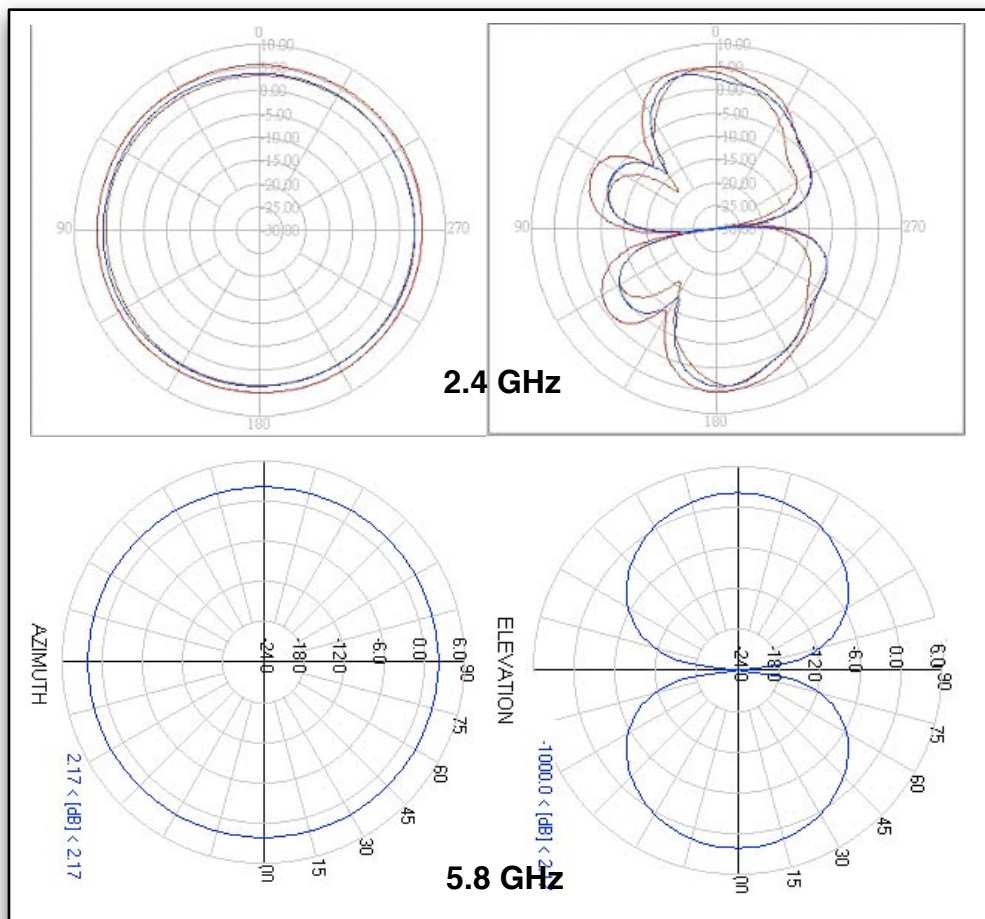

ANTENNA INFORMATION

Model #: NETGATE
 Type: Dipole
 Length: 160 mm
 Max_Gain: 0 dBi

Model #: UBI5
 Type: Dipole
 Length: 170 mm
 Max_Gain: 5.5 dBi