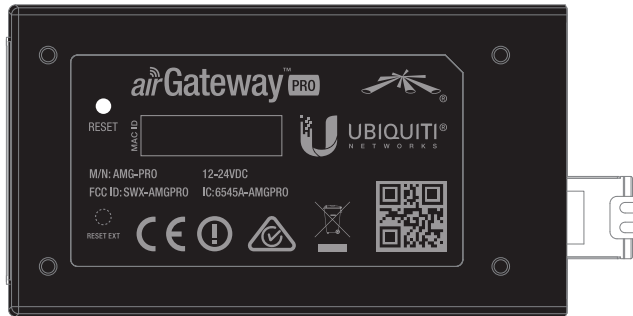

File Name: AMG-PRO Label - v05

Date: 10/27/14

Revision: v05 – Change Cool gray 9C to 7C

Designer: Vivian Liu

ME: Jason Wang

PM: Eliza Hsu

Arena Number: 603-00115

Colors:

Pantone Cool Gray 7C