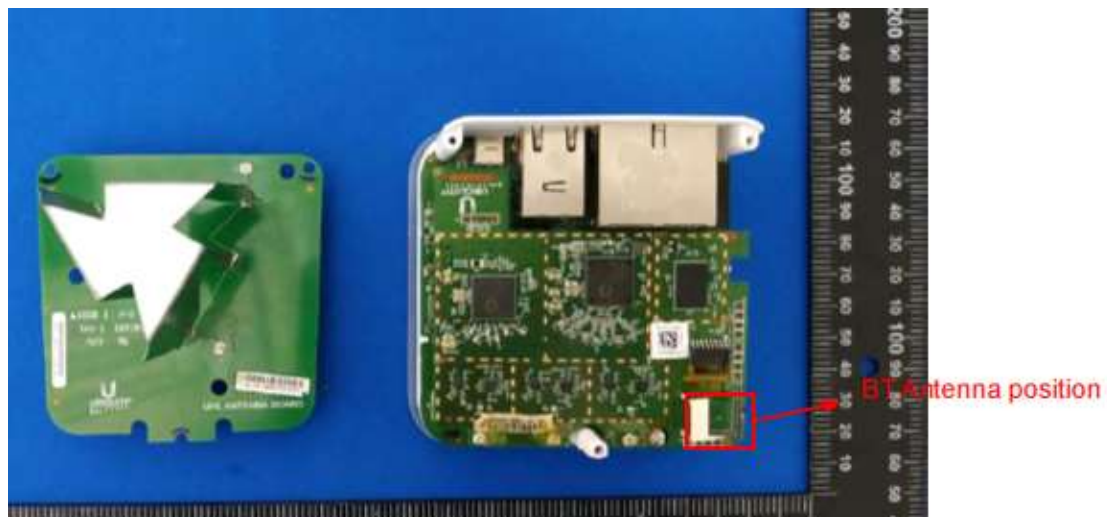

## Antenna Spec

WIFI:

Antenna Type: Internal Antenna

Antenna Gain:

2400-2483.5MHz: ANT A/B/C: 4dBi

5150-5250MHz: ANT A/B/C: 4dBi

5725-5850MHz: ANT A/B/C: 4dBi

BT:

Antenna Type: Internal Antenna

Antenna Gain: 2400-2480MHz: 1dBi