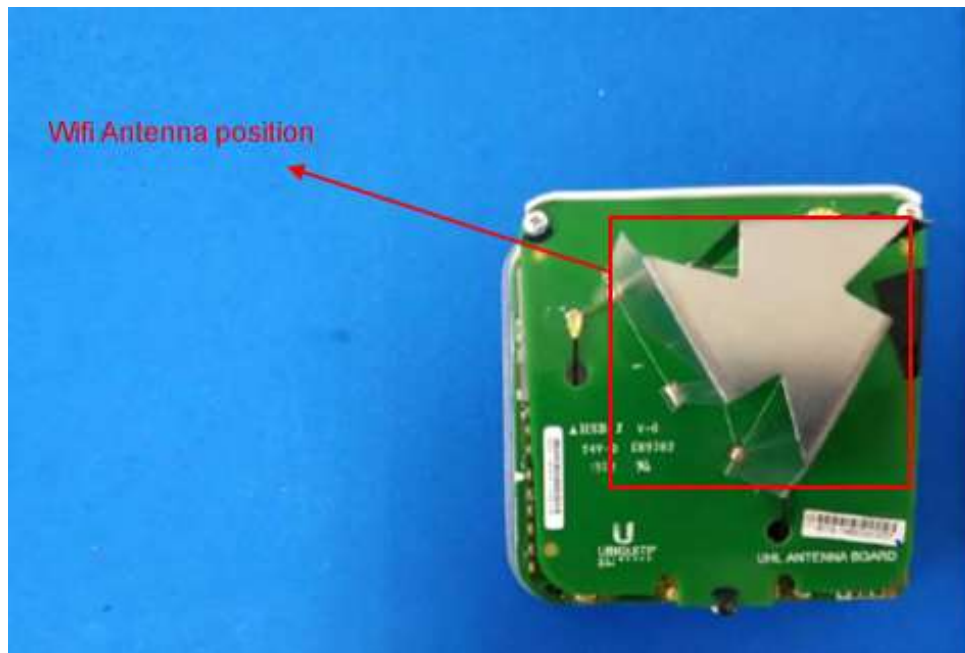

## Antenna Spec

WIFI:

Antenna Type: Internal Antenna

Antenna Gain:

2400-2483.5MHz: ANT A/B/C: 4dBi

5150-5250MHz: ANT A/B/C: 4dBi

5725-5850MHz: ANT A/B/C: 4dBi

BT:

Antenna Type: Internal Antenna

Antenna Gain: 2400-2480MHz: 1dBi