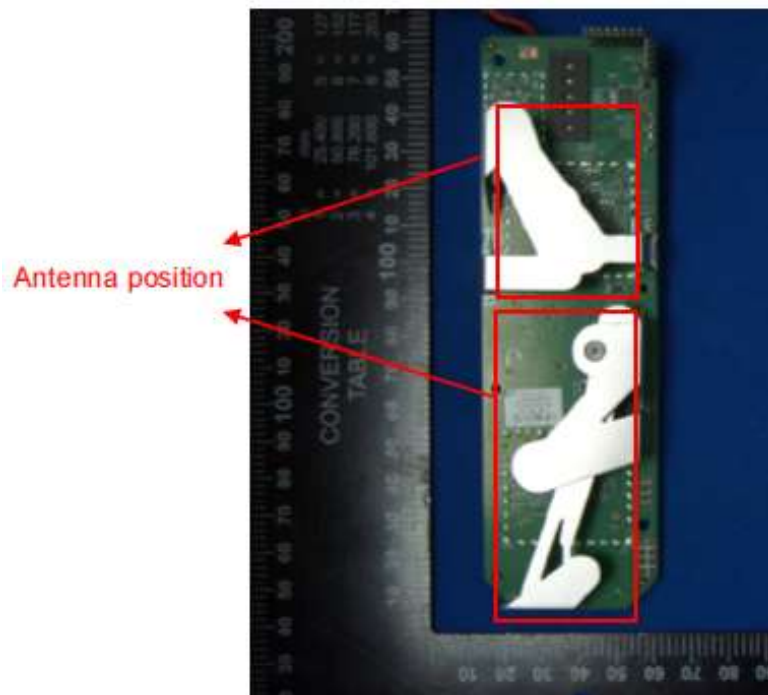

Antenna Spec

Antenna Type: Internal Antenna

Antenna Gain:

2400-2483.5MHz: ANT A/B/C: 5dBi

5150-5250MHz: ANT A/B/C: 5dBi

5725-5850MHz: ANT A/B/C: 5dBi