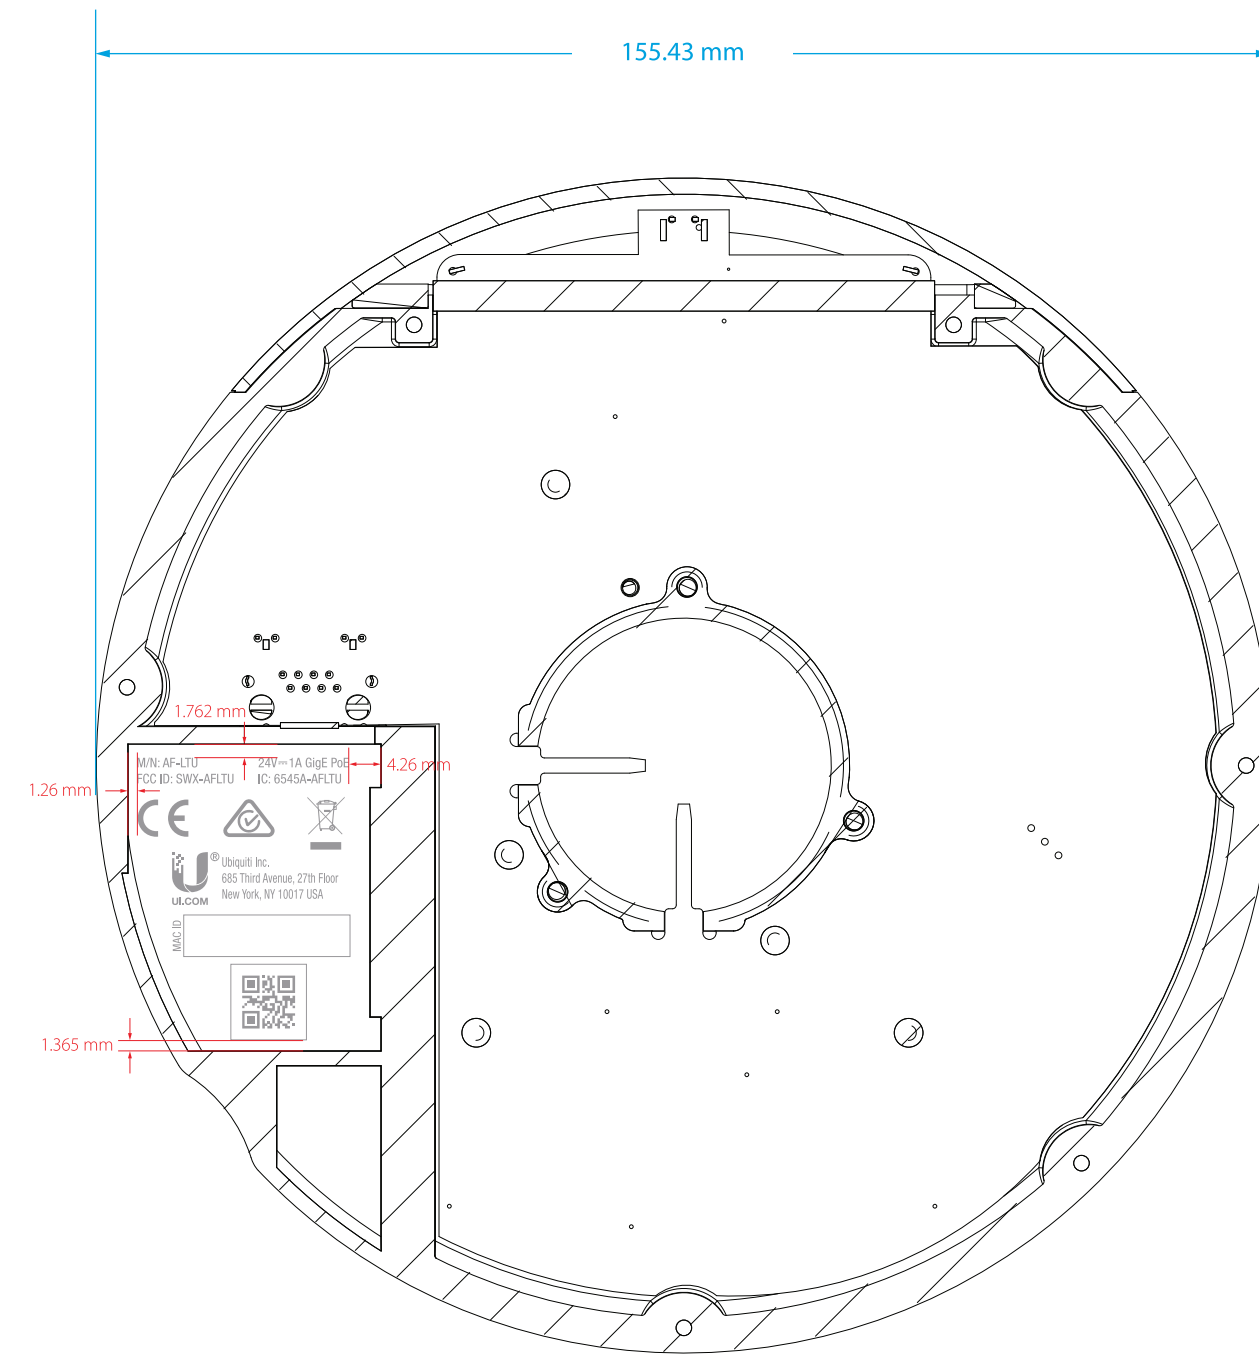

AF-LTU Device Artwork

	File Name: AF-LTU Device Artwork	Arena Number: _____	Colors:  PANTONE Cool Gray 7 C
	Date: 3/8/2019	Artwork P/N: _____	
	Designer: Vivian Liu	Revision Note: v1.1 - Changed device artwork color from Cool Gray 9 C to Cool Gray 7 C, updated FCC/IC IDs to AFLTU	
	ME/PM: Ray Yang/Howard Lee		

GPS LINK

M/N: AF-LTU 2019-1A (Q1) P/N:
 FCC ID: 2019-AFLTU IC: 2019AFLTU

LG.COM
 LG InCo, Inc.
 100 West Avenue, 27th Floor
 New York, NY 10017 USA

 LTU

P/N: DATA

HERE

■ Pantone Cool Gray 7 C