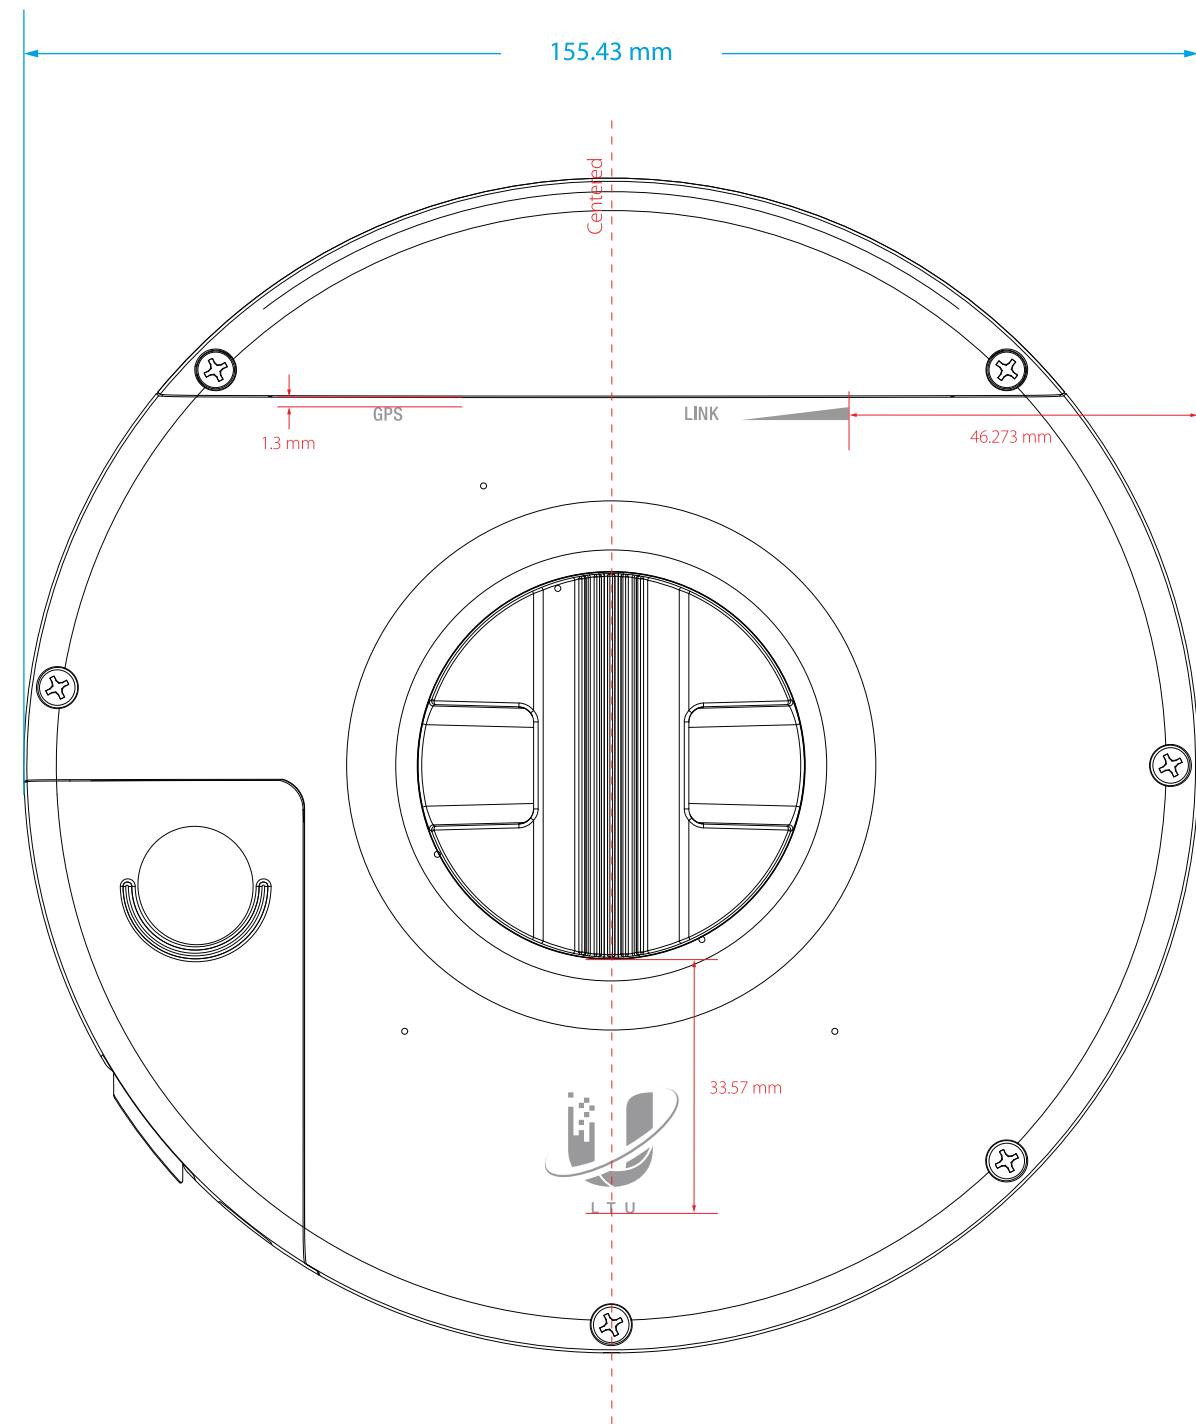

AF-LTU Device Artwork

	File Name: AF-LTU Device Artwork	Arena Number: _____	Colors:  PANTONE Cool Gray 7 C
	Date: 3/8/2019	Artwork P/N: _____	
	Designer: Vivian Liu	Revision Note: v1.1 - Changed device artwork color from Cool Gray 9 C to Cool Gray 7 C, updated FCC/IC IDs to AFLTU	
	ME/PM: Ray Yang/Howard Lee		

GPS LINK

M/N: AF-LTU 2019-1A (Q1) P/N:
 FCC ID: 2019-AFLTU IC: 2019AFLTU

LG.COM
 LG InCo, Inc.
 100 West Avenue, 27th Floor
 New York, NY 10017 USA

 LTU

P/N: DATA

HERE

■ Pantone Cool Gray 7 C