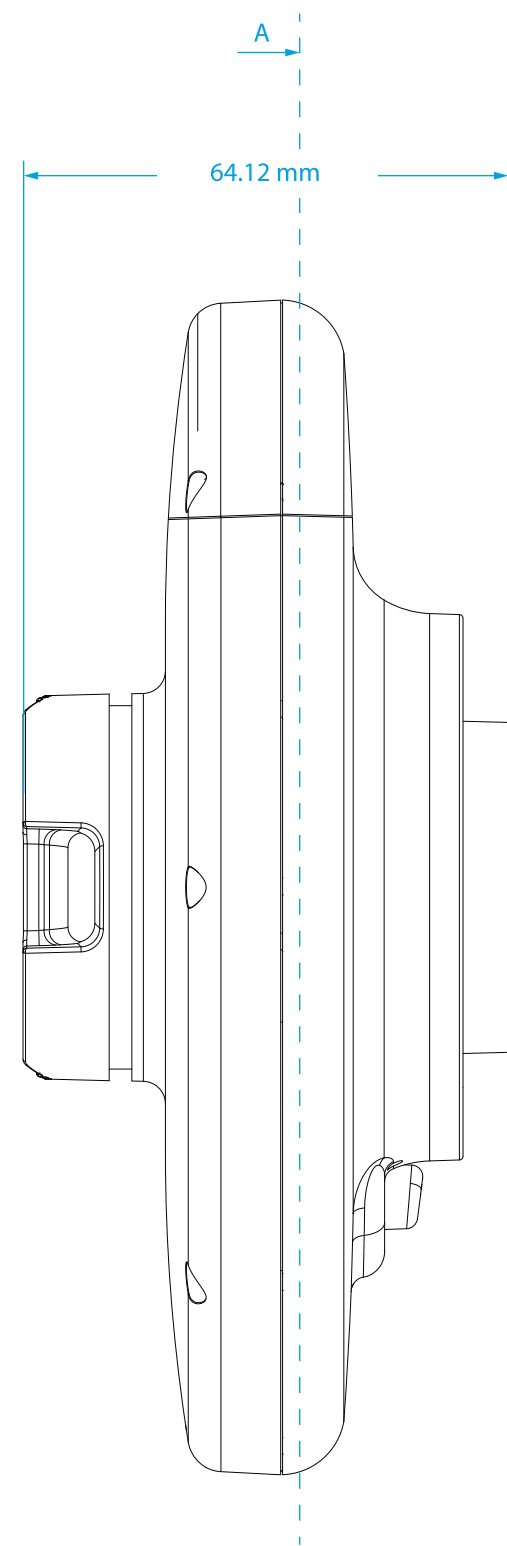

AF-LTU Device Artwork

	File Name: AF-LTU Device Artwork	Arena Number: _____	Colors:  PANTONE Cool Gray 7 C
	Date: 3/8/2019	Artwork P/N: _____	
	Designer: Vivian Liu	Revision Note: v1.1 - Changed device artwork color from Cool Gray 9 C to Cool Gray 7 C, updated FCC/IC IDs to AFLTU	
	ME/PM: Ray Yang/Howard Lee		

GPS LINK

M/N: AF-LTU 2019-1A (Q1) P/N:
 FCC ID: 2019-AFLTU IC: 2019AFLTU

LG.COM
 LG InCo, Inc.
 100 West Avenue, 27th Floor
 New York, NY 10017 USA

 LTU

P/N: DATA

HERE

■ Pantone Cool Gray 7 C