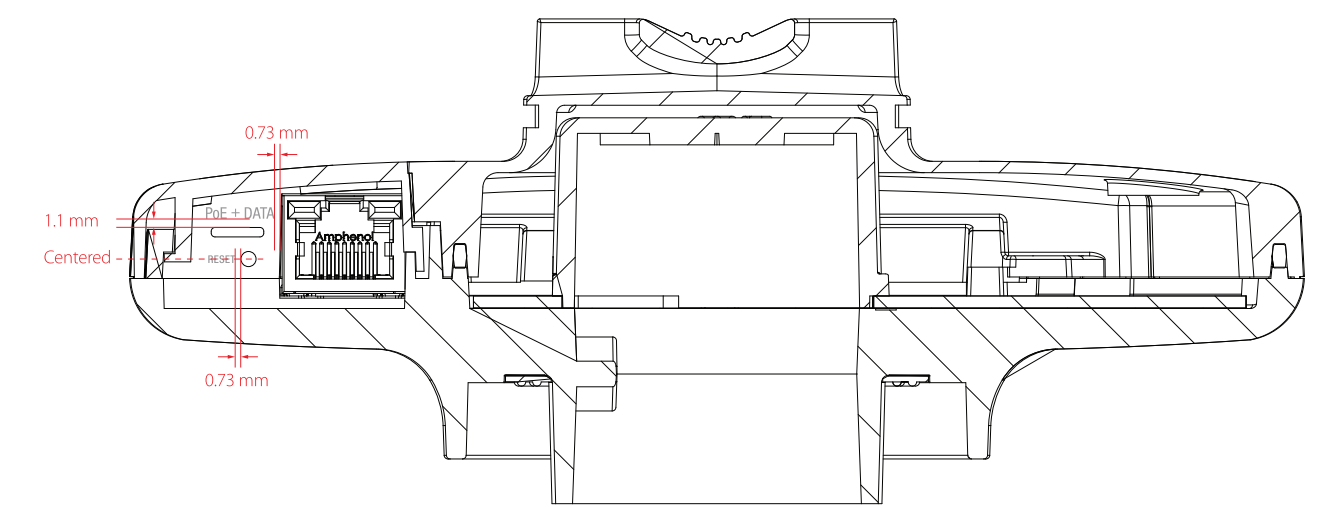

AF-LTU Device Artwork

	File Name: AF-LTU Device Artwork	Arena Number: _____	Colors:  PANTONE Cool Gray 7 C
	Date: 3/8/2019	Artwork P/N: _____	
	Designer: Vivian Liu	Revision Note: v1.1 - Changed device artwork color from Cool Gray 9 C to Cool Gray 7 C, updated FCC/IC IDs to AFLTU	
	ME/PM: Ray Yang/Howard Lee		

GPS LINK

M/N: AF-LTU 2019-1A (Q1) P/N:
 FCC ID: 2019-AFLTU IC: 2019AFLTU

LG.COM
 LG InCo, Inc.
 100 West Avenue, 27th Floor
 New York, NY 10017 USA

 LTU

P/N: DATA

HERE

■ Pantone Cool Gray 7 C