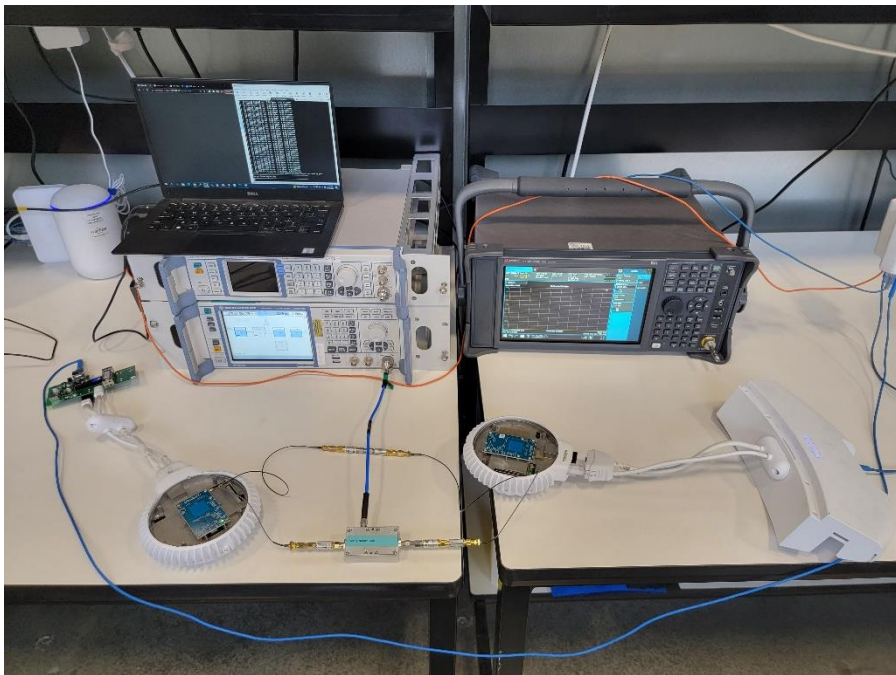

Test Setup Photographs

Photograph 1: View Test Set Up Radiated Emissions 30 – 1000 MHz

Photograph 2: View Test Set Up Radiated Emissions 1 – 17 GHz

Photograph 3: View Test Set Up Radiated Emissions 17 - 40 GHz

Photograph 4: Front View Test Set Up AC Mains Conducted Emissions

Photograph 5: Back View Test Set Up AC Mains Conducted Emissions

Photograph 6: DSF Test Set Up – Detection Probability

Photograph 7: DFS Test Set Up – CAC