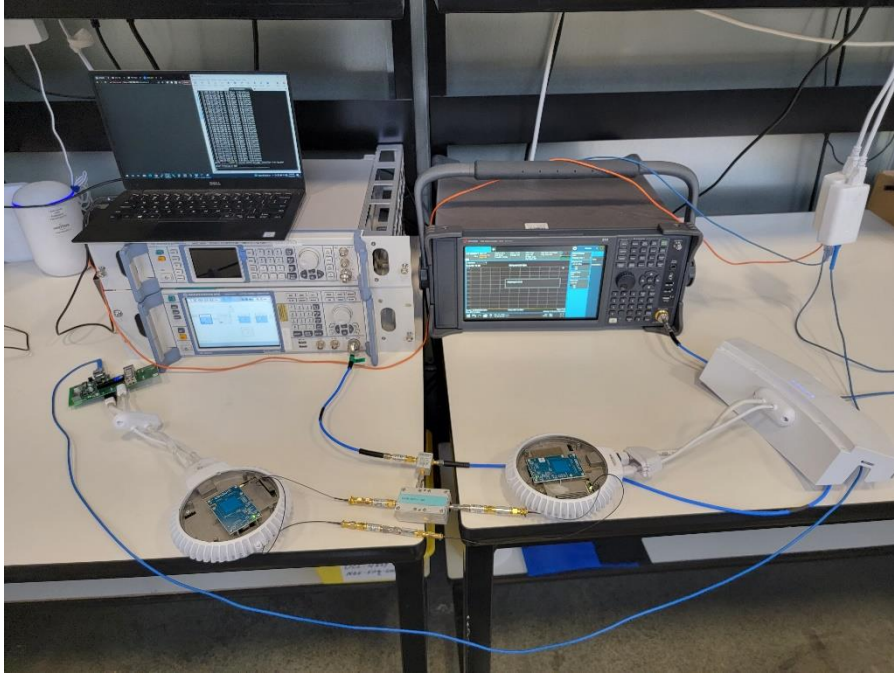

Test Setup Photographs

Photograph 1: View Test Set Up Radiated Emissions 30 – 1000 MHz

Photograph 2: View Test Set Up Radiated Emissions 1 – 17 GHz

Photograph 3: View Test Set Up Radiated Emissions 17 - 40 GHz

Photograph 4: Front View Test Set Up AC Mains Conducted Emissions

Photograph 5: Back View Test Set Up AC Mains Conducted Emissions

Photograph 6: DSF Test Set Up – Detection Probability

Photograph 7: DFS Test Set Up – CAC