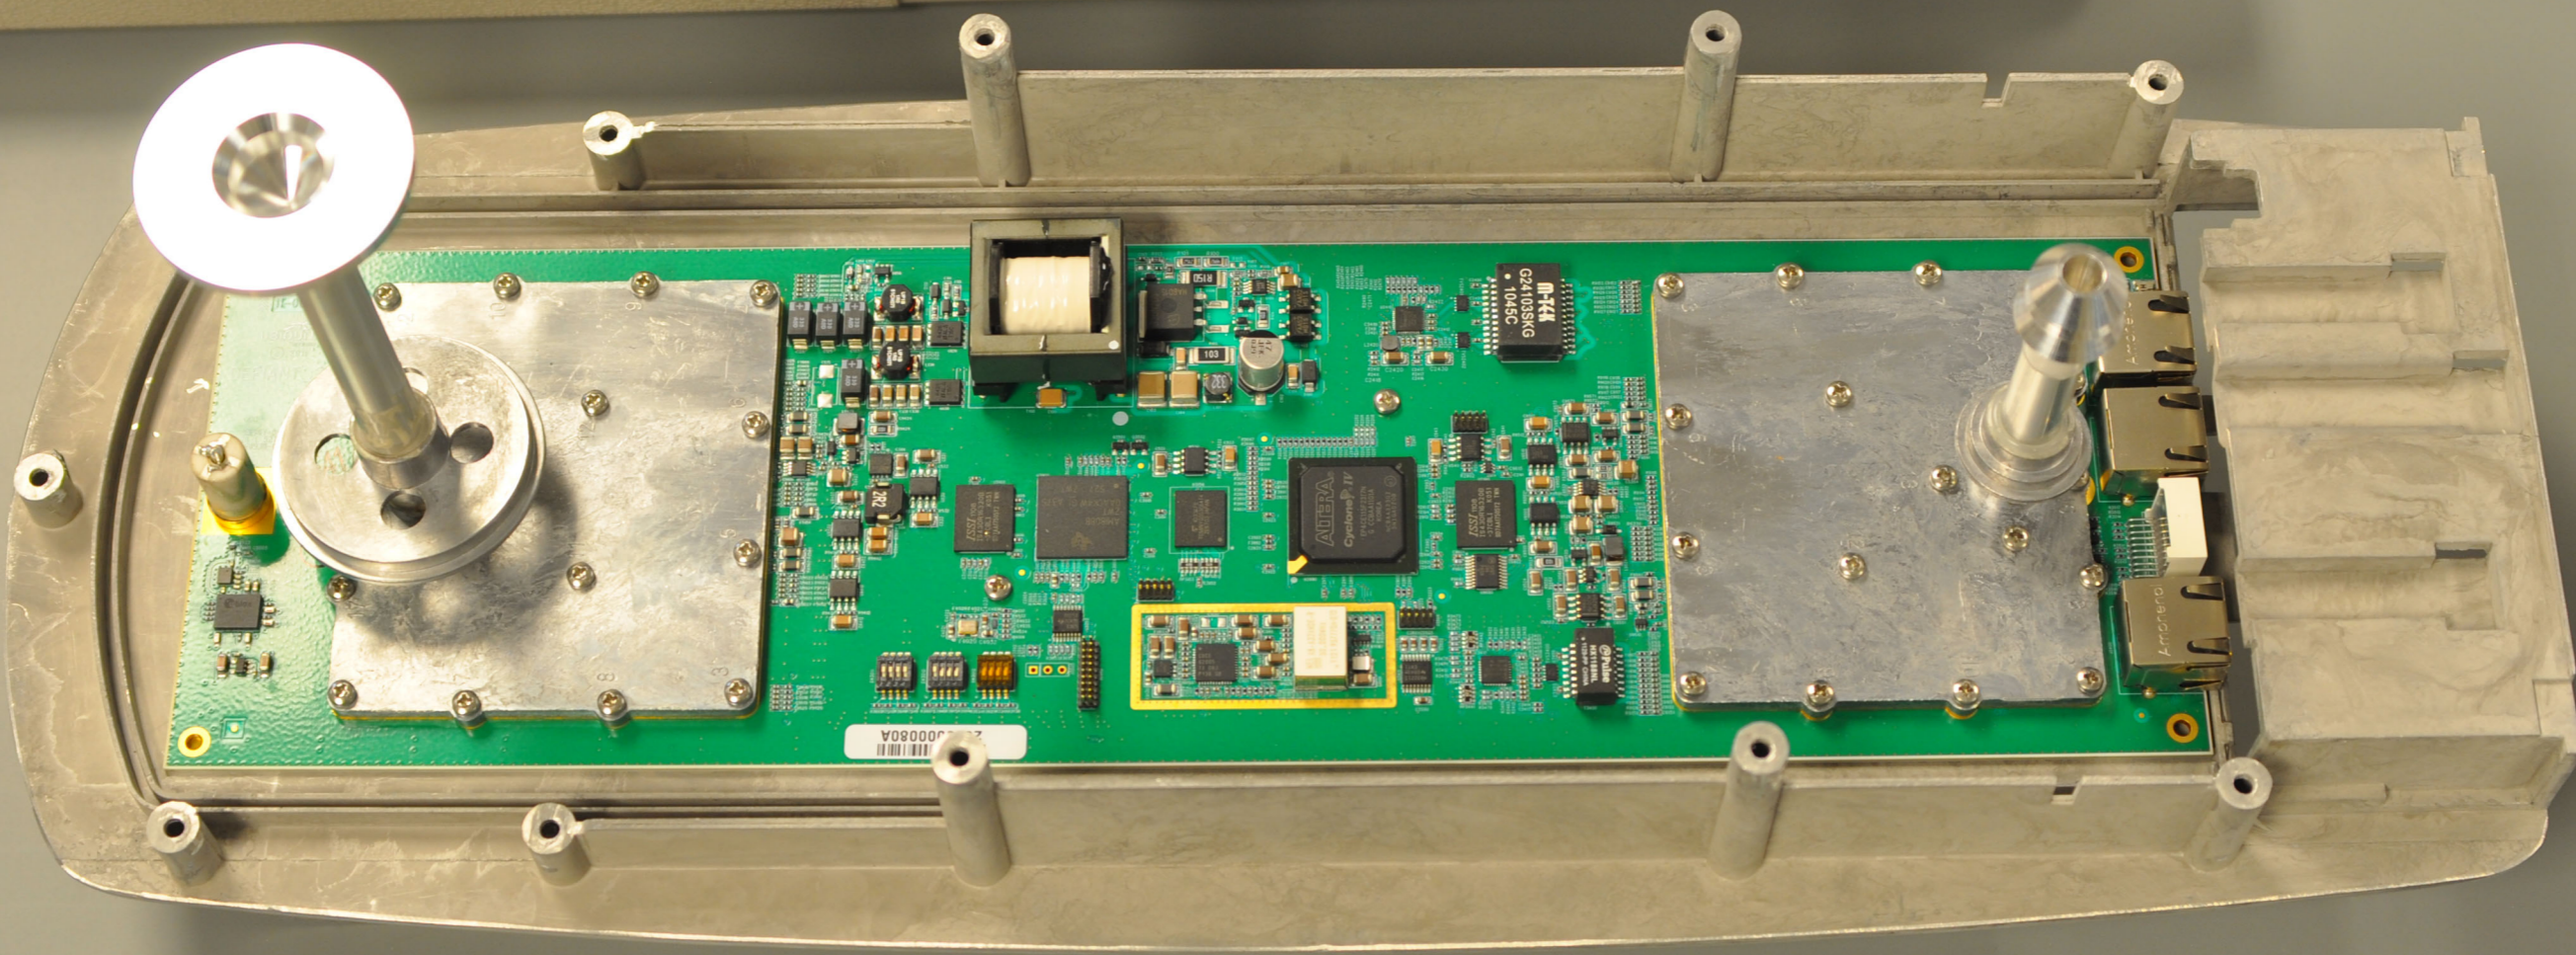

2000000000

ALTERA
Cyclone IV

G24103SKG
1045C

DEFIANT 24C
UBIQUITY
© 2011

Mitutoyo

20080804

Ampero

Ampero