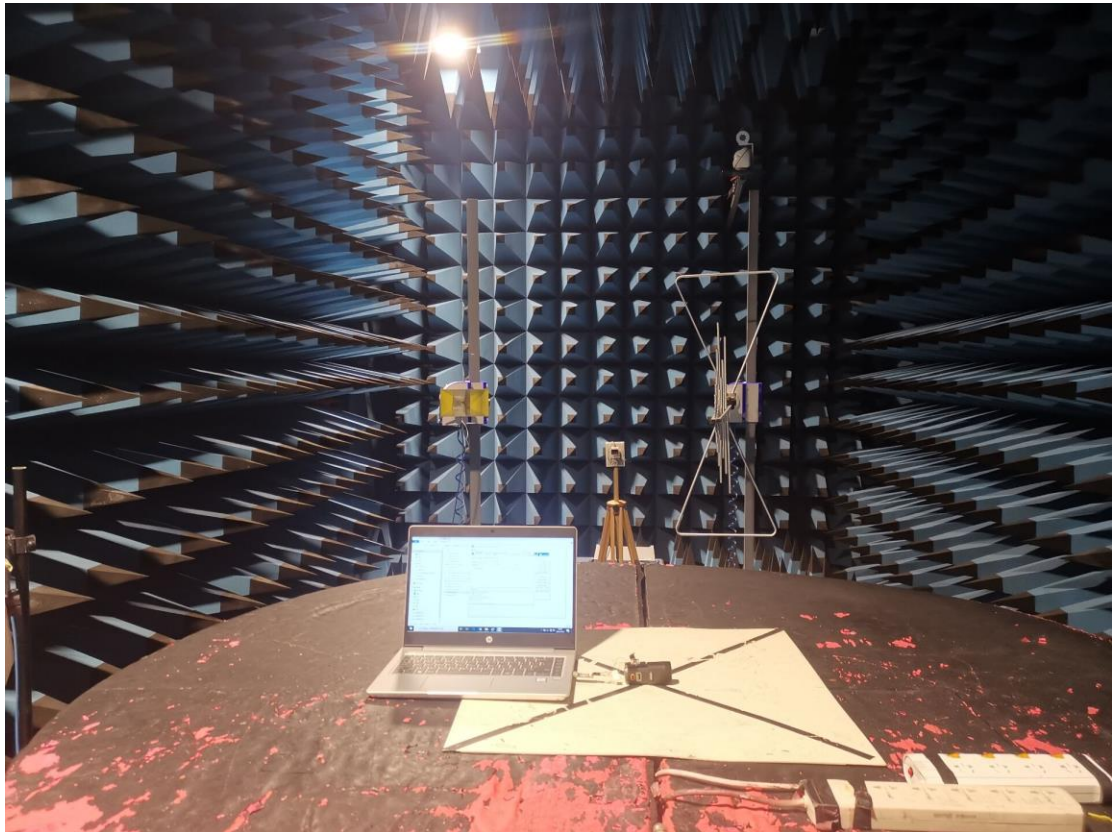

FCC Part15C Radiated Emission below 1GHz  
-Front

-Rear

FCC Part15C Radiated Emission 1-18GHz

-Front

-Rear

FCC Part15C Radiated Emission 18-25GHz

-Front

-Rear

AC Conducted Emission Test Setup  
-Front

-Rear