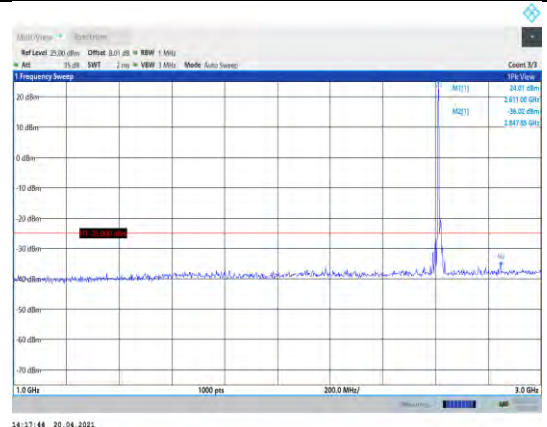

Band38-10MHz-QPSK-38200-1RB#0-
Range1:30~1000MHz