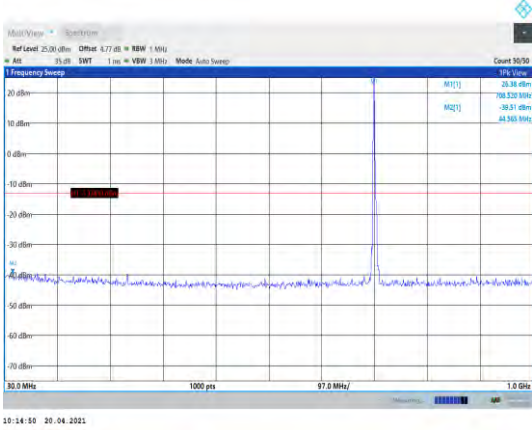

**Band17-5MHz-16QAM-23755-1RB#0-
Range2:1000~10000MHz**