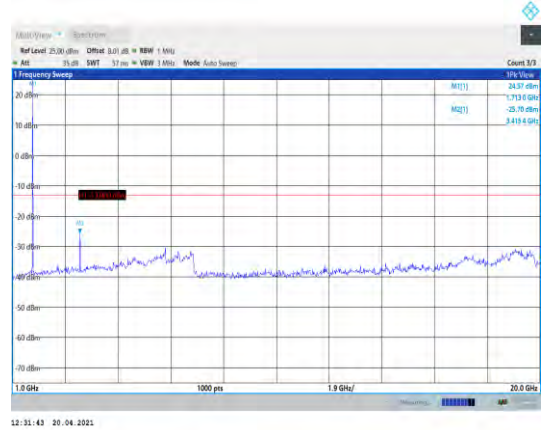

**Band66-1.4MHz-16QAM-131979-1RB#0-
Range1:30~1000MHz**

12:31:43 20.04.2021