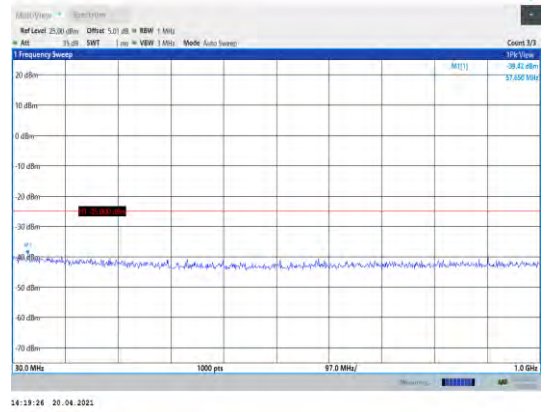

**Band38-10MHz-16QAM-38200-1RB#0-
Range3:3000~26000MHz**

14:19:26 20.04.2021