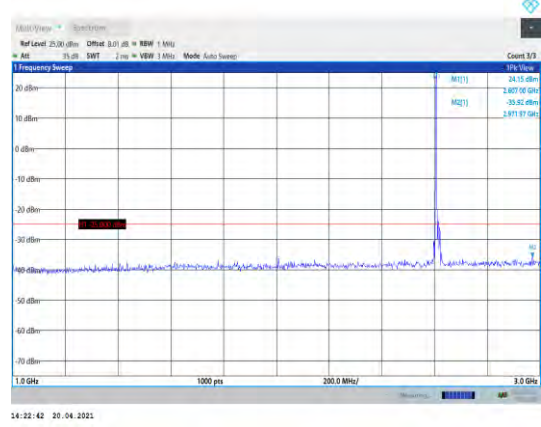

Band38-15MHz-QPSK-38175-1RB#0-Range1:30~1000MHz

14:22:42 20.04.2021