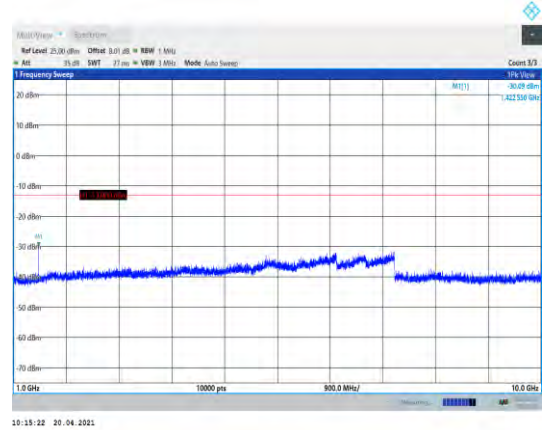

Band17-5MHz-QPSK-23825-1RB#0-Range1:30~1000MHz