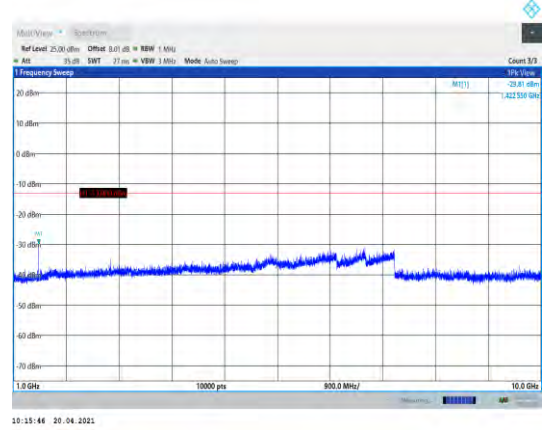

**Band17-5MHz-16QAM-23825-1RB#0-
Range1:30~1000MHz**