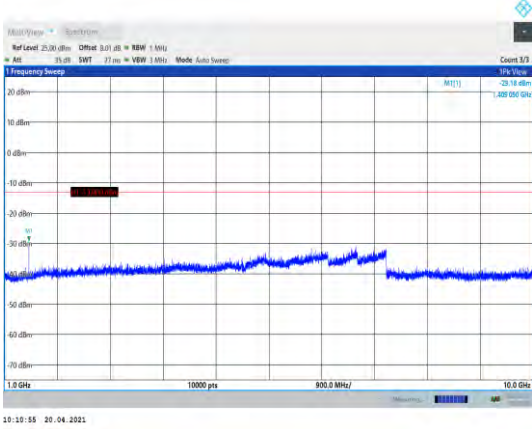

Band17-10MHz-QPSK-23780-1RB#0-Range1:30~1000MHz