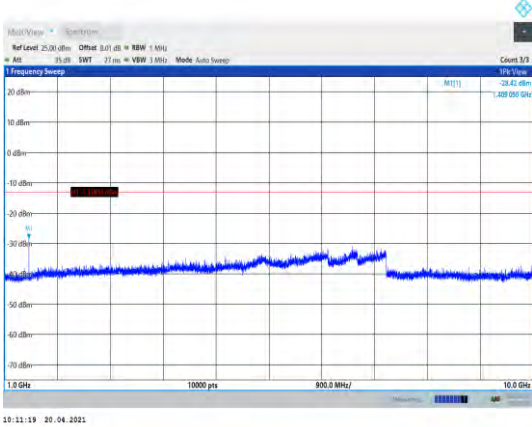

**Band17-10MHz-16QAM-23780-1RB#0-
Range1:30~1000MHz**