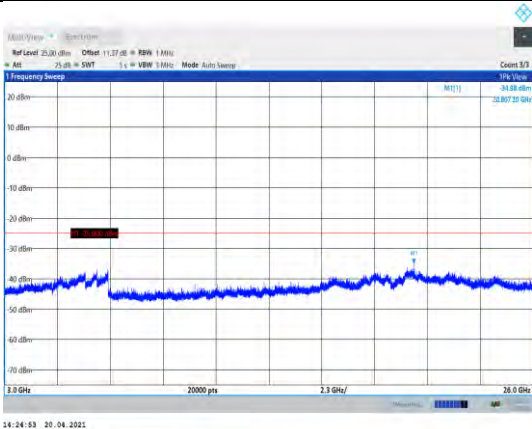

Band38-15MHz-16QAM-38175-1RB#0-
Range2:1000~3000MHz