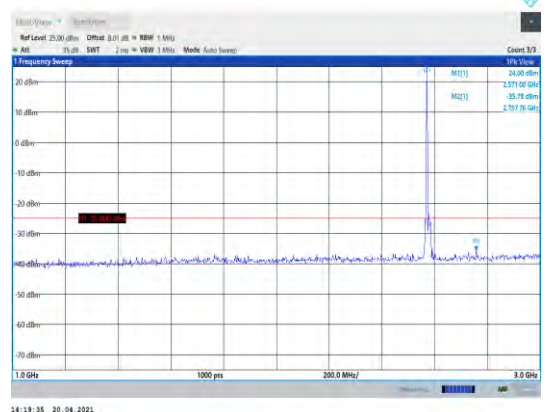

**Band38-15MHz-QPSK-37825-1RB#0-
Range1:30~1000MHz**

14:19:35 20.04.2021