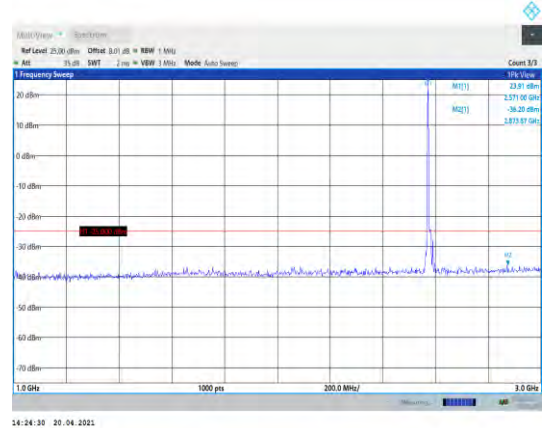

Band38-20MHz-QPSK-37850-1RB#0-
Range1:30~1000MHz