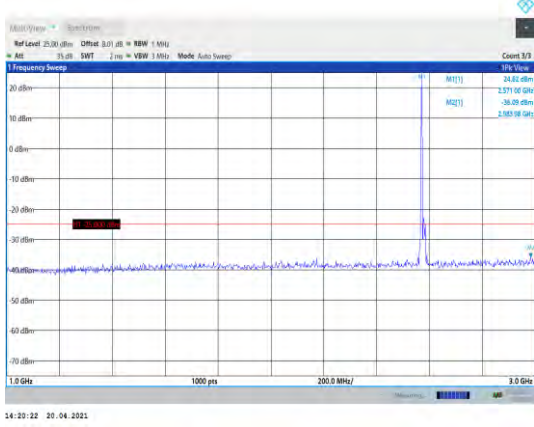

**Band38-15MHz-16QAM-37825-1RB#0-
Range1:30~1000MHz**