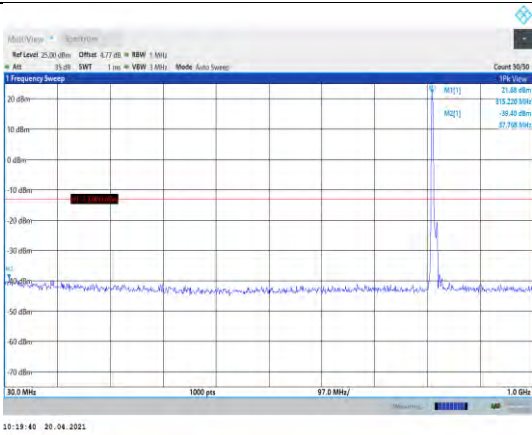

**Band26-5MHz-16QAM-26740-1RB#0-
Range1:30~1000MHz**