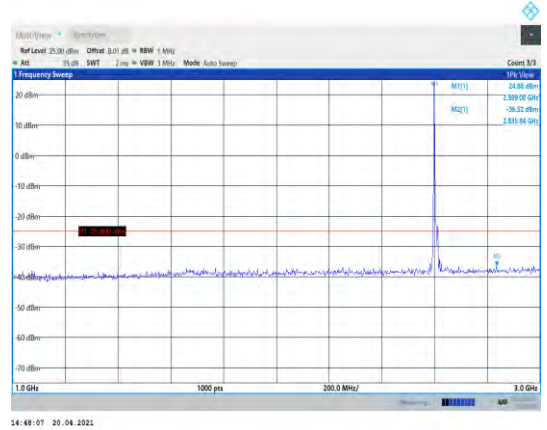

**Band41-15MHz-16QAM-40740-1RB#0-
Range1:30~1000MHz**

14:48:07 20.04.2021