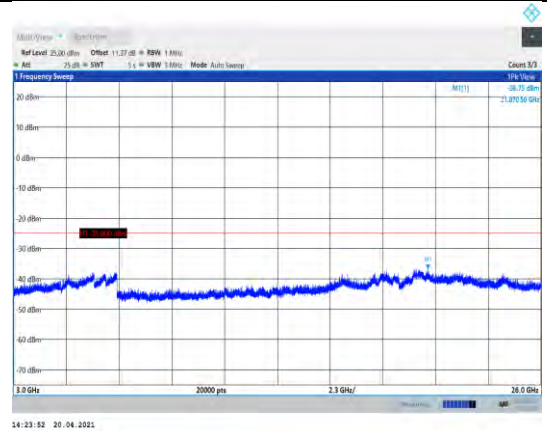

**Band38-15MHz-16QAM-38000-1RB#0-
Range2:1000~3000MHz**