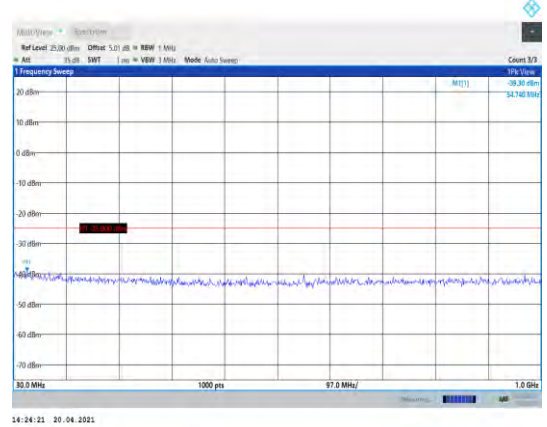

Band38-15MHz-16QAM-38175-1RB#0-
Range3:3000~26000MHz