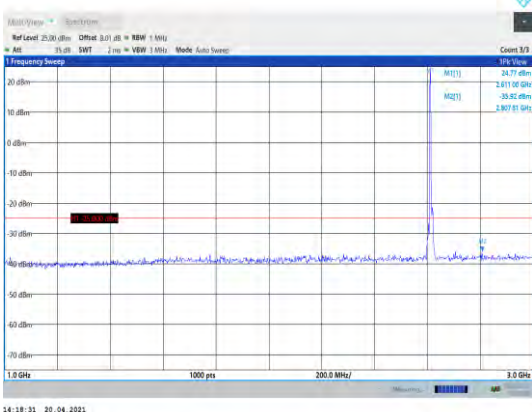

14:18:54 20.04.2021

**Band38-10MHz-16QAM-38200-1RB#0-
Range3:3000~26000MHz**

14:19:22 20.04.2021

**Band38-10MHz-16QAM-38200-1RB#0-
Range1:30~1000MHz**

14:19:26 20.04.2021

**Band38-15MHz-QPSK-37825-1RB#0-
Range1:30~1000MHz**