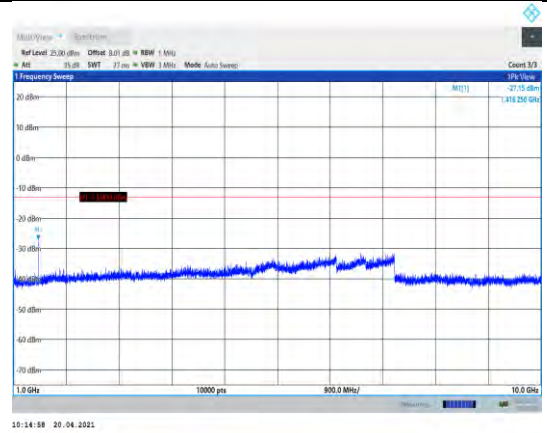

Band17-5MHz-QPSK-23825-1RB#0-Range1:30~1000MHz

Band17-5MHz-QPSK-23790-1RB#0-Range1:30~1000MHz

Band17-5MHz-QPSK-23825-1RB#0-Range2:1000~10000MHz

**Band17-5MHz-16QAM-23755-1RB#0-
Range1:30~1000MHz**

**Band17-5MHz-16QAM-23790-1RB#0-
Range2:1000~10000MHz**