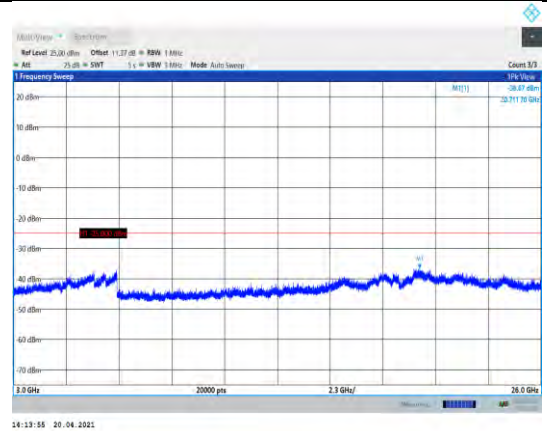

**Band38-5MHz-16QAM-38000-1RB#0-
Range1:30~1000MHz**

**Band38-5MHz-16QAM-37775-1RB#0-
Range2:1000~3000MHz**

**Band38-5MHz-16QAM-38000-1RB#0-
Range2:1000~3000MHz**

**Band38-5MHz-16QAM-38000-1RB#0-
Range3:3000~26000MHz**