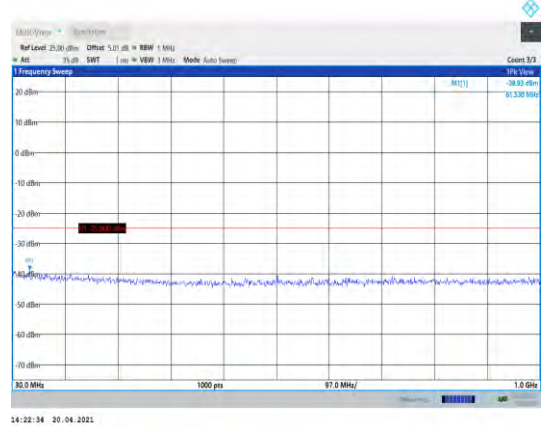

Band38-15MHz-QPSK-38000-1RB#0-Range3:3000~26000MHz

14:22:34 20.04.2021