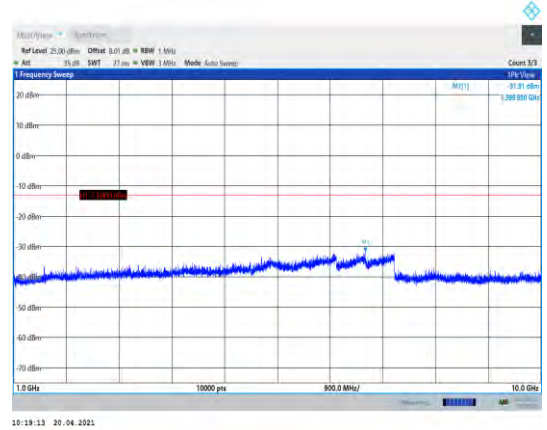

**Band26-1.4MHz-16QAM-26783-1RB#0-
Range1:30~1000MHz**