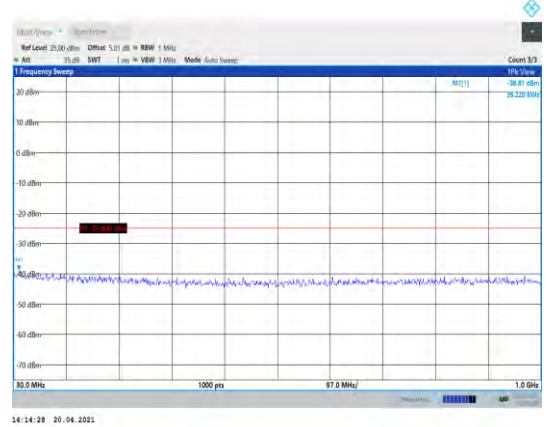

**Band38-5MHz-16QAM-38225-1RB#0-
Range3:3000~26000MHz**