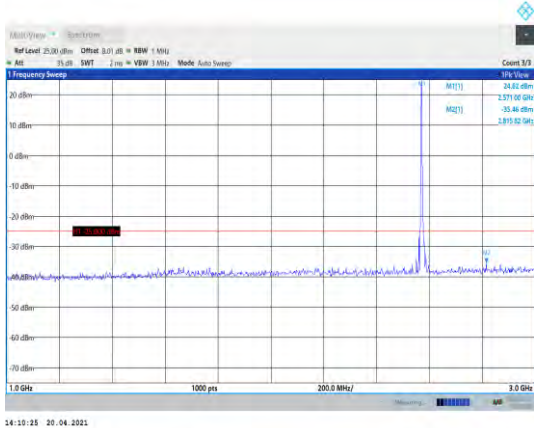

**Band38-5MHz-16QAM-37775-1RB#0-
Range1:30~1000MHz**