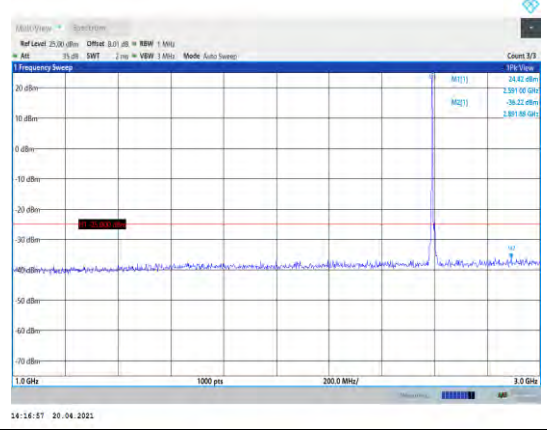

**Band38-10MHz-16QAM-38000-1RB#0-
Range1:30~1000MHz**

14:16:57 20.04.2021