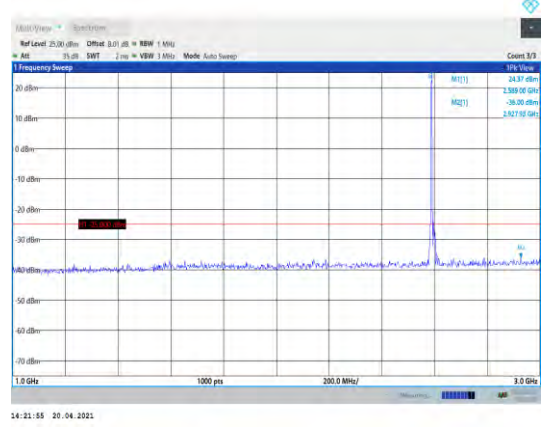

**Band38-15MHz-16QAM-38000-1RB#0-
Range1:30~1000MHz**