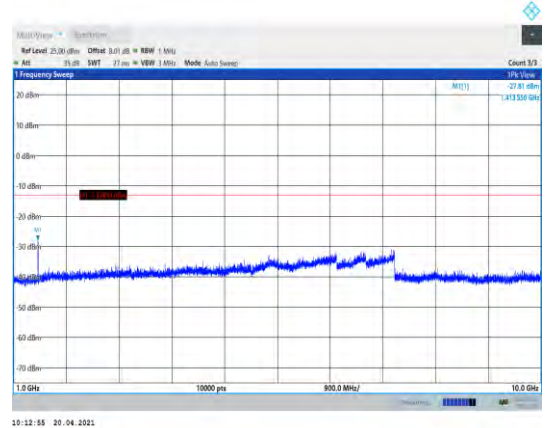

**Band17-10MHz-16QAM-23800-1RB#0-
Range1:30~1000MHz**