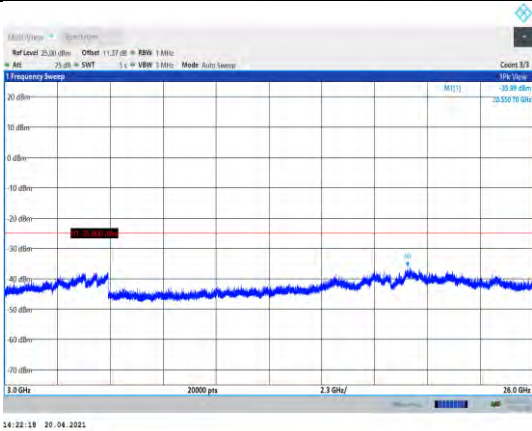

**Band38-15MHz-16QAM-37825-1RB#0-
Range1:30~1000MHz**

**Band38-15MHz-16QAM-38000-1RB#0-
Range1:30~1000MHz**

**Band38-15MHz-16QAM-37825-1RB#0-
Range2:1000~3000MHz**

**Band38-15MHz-16QAM-38000-1RB#0-
Range2:1000~3000MHz**