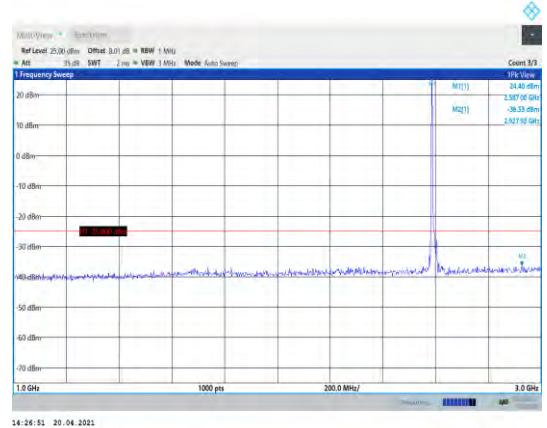

Band38-20MHz-16QAM-38000-1RB#0-
Range1:30~1000MHz