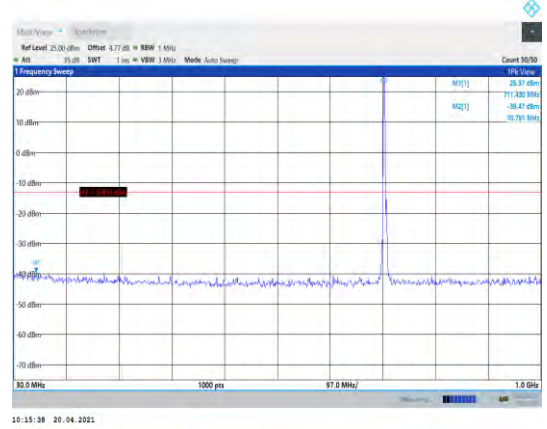

**Band17-5MHz-16QAM-23790-1RB#0-
Range2:1000~10000MHz**