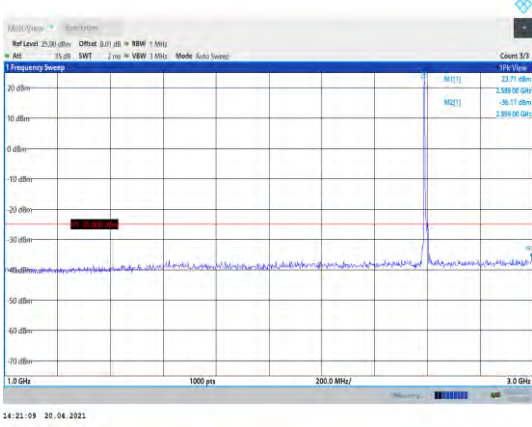

14:21:32 20.04.2021

Band38-15MHz-QPSK-38000-1RB#0-Range3:3000~26000MHz

14:21:00 20.04.2021

Band38-15MHz-QPSK-38000-1RB#0-Range1:30~1000MHz

14:22:34 20.04.2021

Band38-15MHz-QPSK-38175-1RB#0-Range1:30~1000MHz