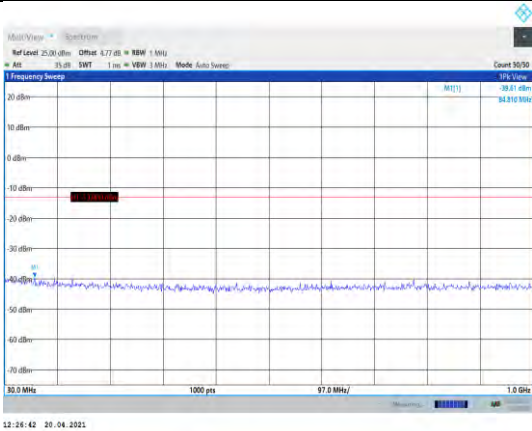

**Band66-1.4MHz-16QAM-132665-1RB#0-
Range1:30~1000MHz**