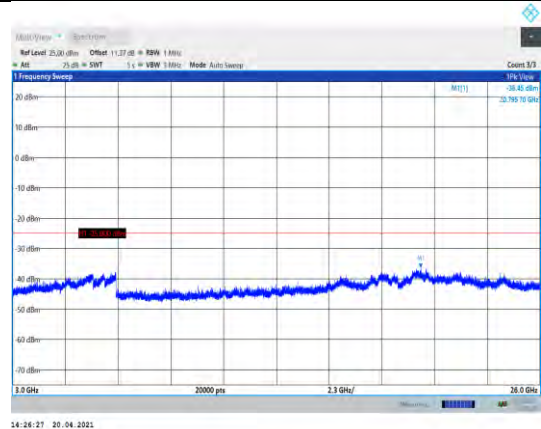

Band38-20MHz-QPSK-37850-1RB#0-
Range2:1000~3000MHz