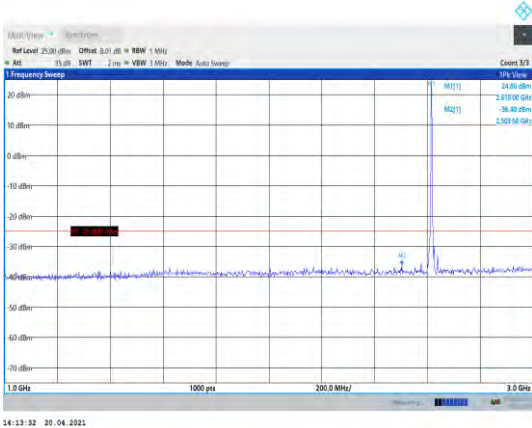

**Band38-5MHz-16QAM-38225-1RB#0-
Range1:30~1000MHz**