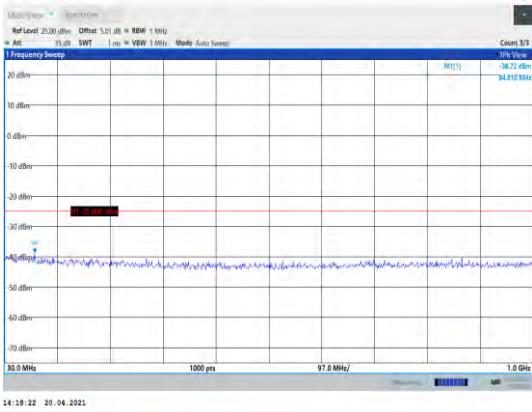

**Band38-10MHz-16QAM-38000-1RB#0-
Range3:3000~26000MHz**

14:19:22 20.04.2021