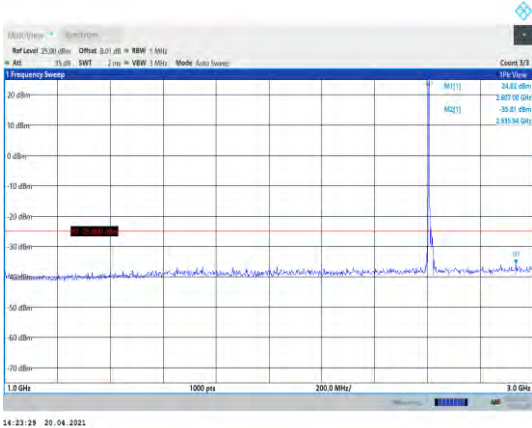

Band38-15MHz-16QAM-38000-1RB#0-
Range3:3000~26000MHz

Band38-15MHz-16QAM-38175-1RB#0-
Range3:3000~26000MHz

Band38-15MHz-16QAM-38175-1RB#0-
Range1:30~1000MHz

Band38-20MHz-QPSK-37850-1RB#0-
Range1:30~1000MHz