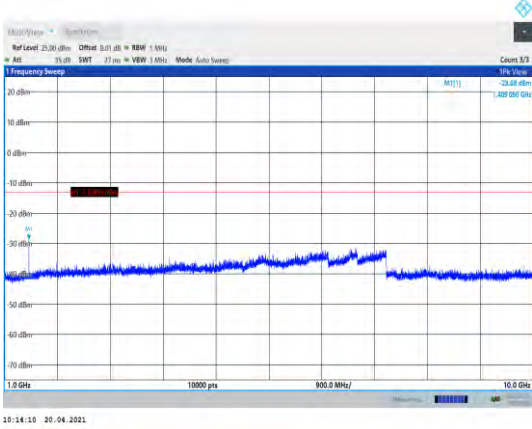

Band17-5MHz-QPSK-23825-1RB#0-Range1:30~1000MHz

Band17-5MHz-QPSK-23790-1RB#0-Range1:30~1000MHz

Band17-5MHz-QPSK-23825-1RB#0-Range2:1000~10000MHz

**Band17-5MHz-16QAM-23755-1RB#0-
Range1:30~1000MHz**

**Band17-5MHz-16QAM-23790-1RB#0-
Range2:1000~10000MHz**