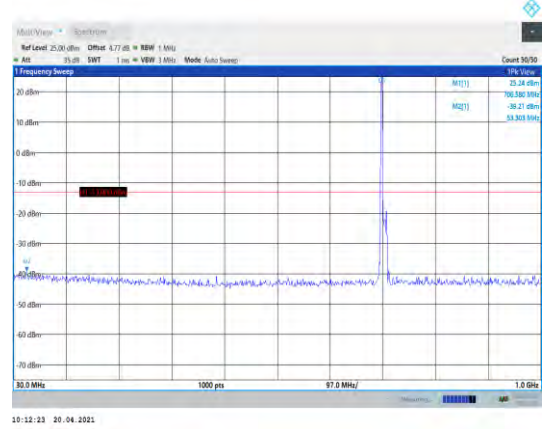

Band17-10MHz-QPSK-23790-1RB#0-Range2:1000~10000MHz