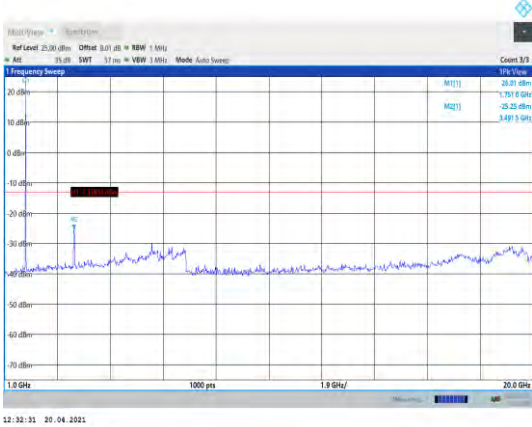

**Band66-1.4MHz-16QAM-132322-1RB#0-
Range1:30~1000MHz**