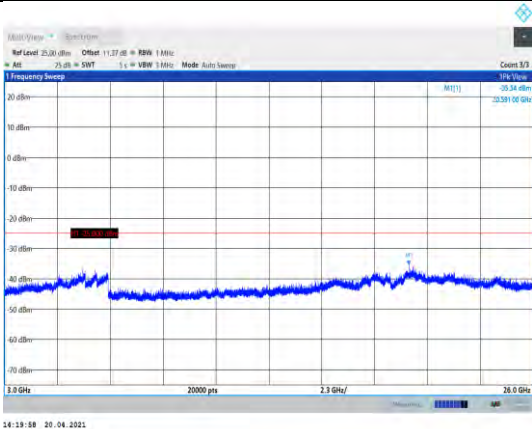

14:19:58 20.04.2021