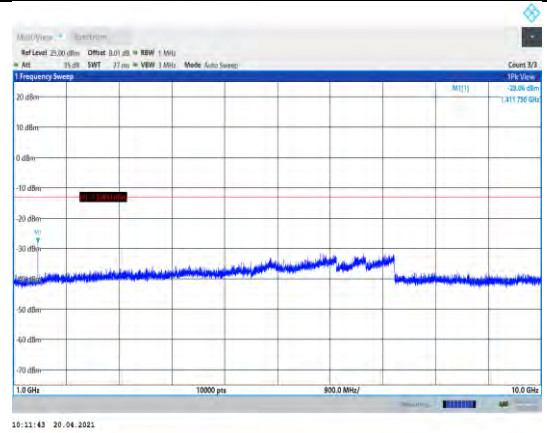

**Band17-5MHz-16QAM-23825-1RB#0-
Range2:1000~10000MHz**