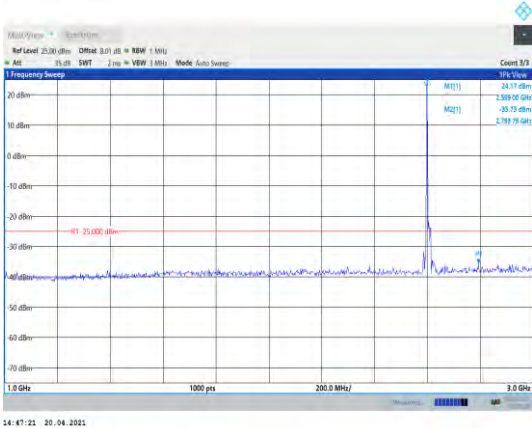

Band41-15MHz-QPSK-40740-1RB#0-
Range1:30~1000MHz