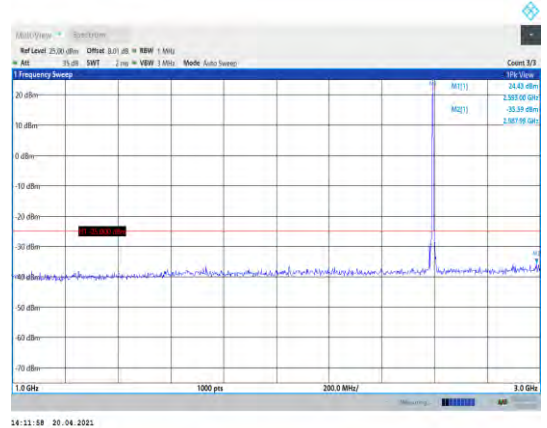

**Band38-5MHz-16QAM-38000-1RB#0-
Range1:30~1000MHz**