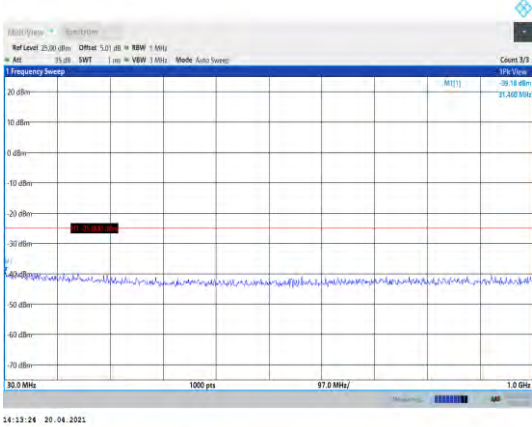

**Band38-5MHz-16QAM-38000-1RB#0-
Range3:3000~26000MHz**