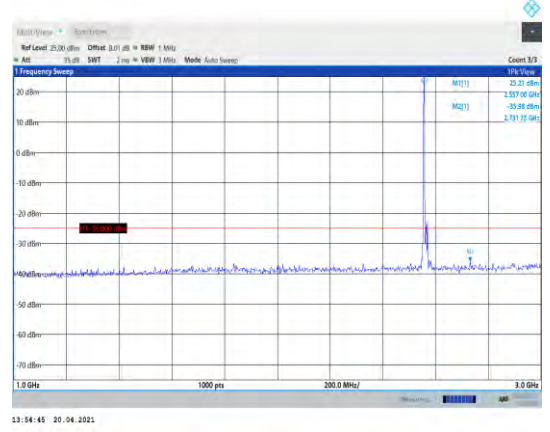

**Band7-15MHz-16QAM-21375-1RB#0-
Range1:30~1000MHz**

13:54:45 20.04.2021