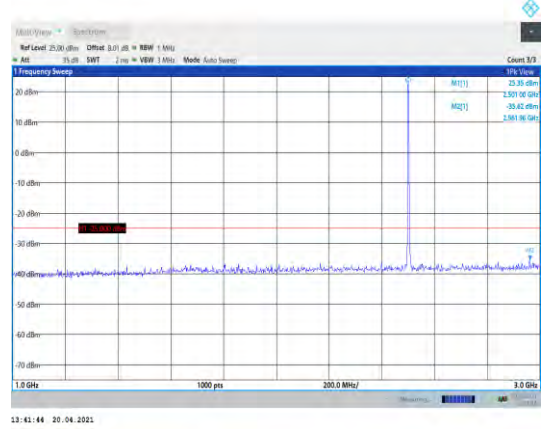

Band7-5MHz-16QAM-20775-1RB#0-
Range1:30~1000MHz