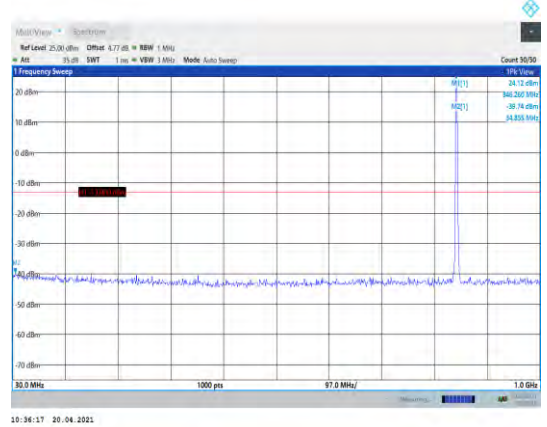

Band5-3MHz-QPSK-20525-1RB#0-
Range2:1000~10000MHz