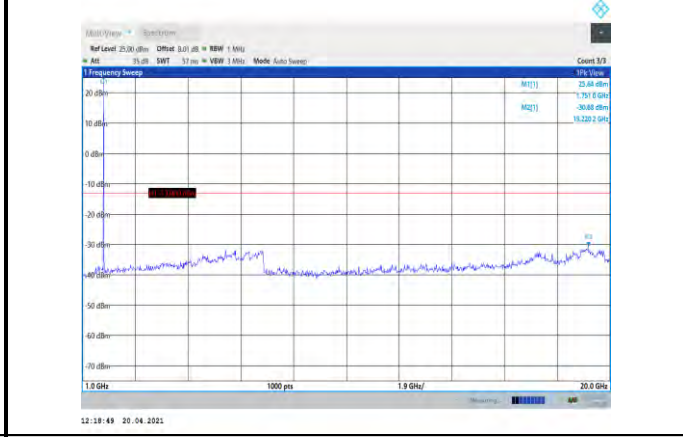

**Band4-1.4MHz-16QAM-20393-1RB#0-
Range1:30~1000MHz**