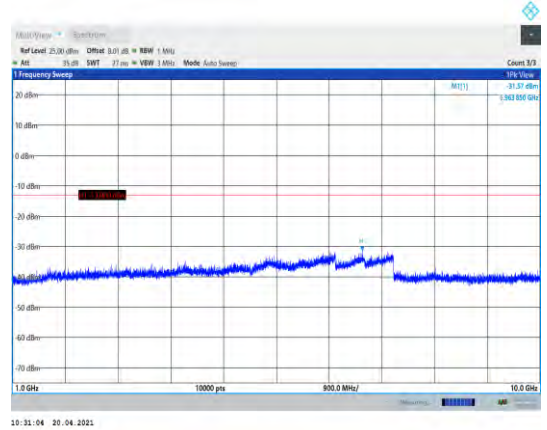

Band5-5MHz-16QAM-20625-1RB#0-
Range1:30~1000MHz