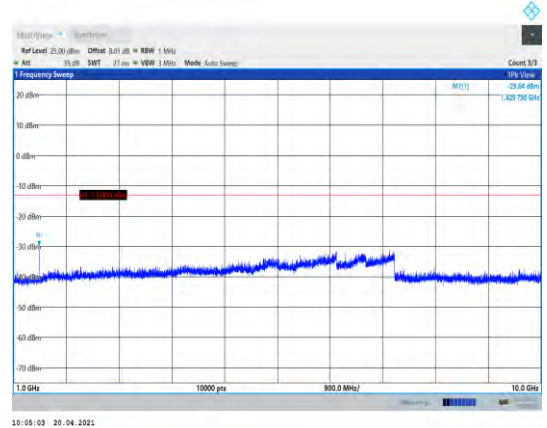

Band12-1.4MHz-16QAM-23173-1RB#0-
Range1:30~1000MHz

Band12-1.4MHz-16QAM-23173-1RB#0-
Range2:1000~10000MHz