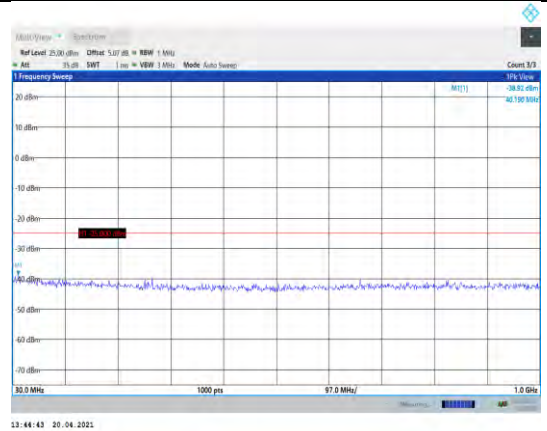

Band7-5MHz-16QAM-20775-1RB#0-
Range3:3000~26000MHz

13:44:43 20.04.2021