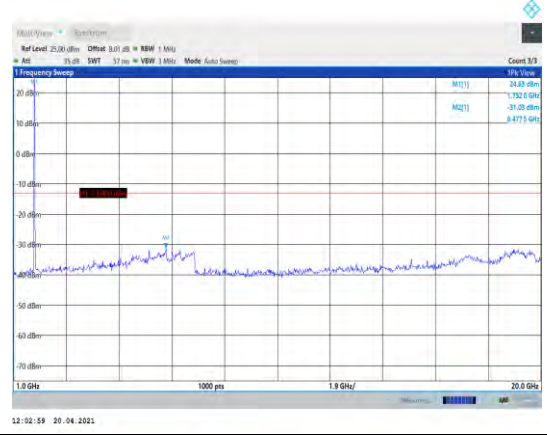

**Band4-15MHz-16QAM-20325-1RB#0-
Range1:30~1000MHz**

12:02:59 20.04.2021