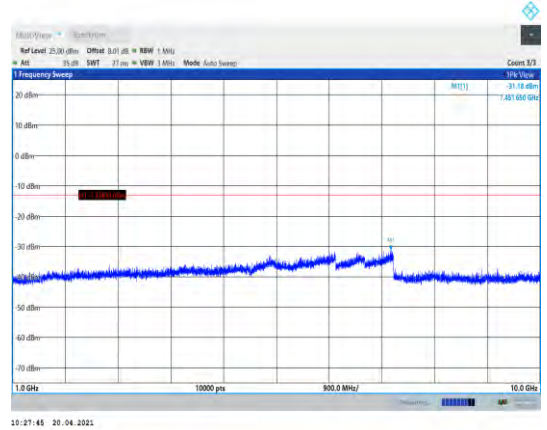

**Band5-1.4MHz-QPSK-20643-1RB#0-
Range1:30~1000MHz**