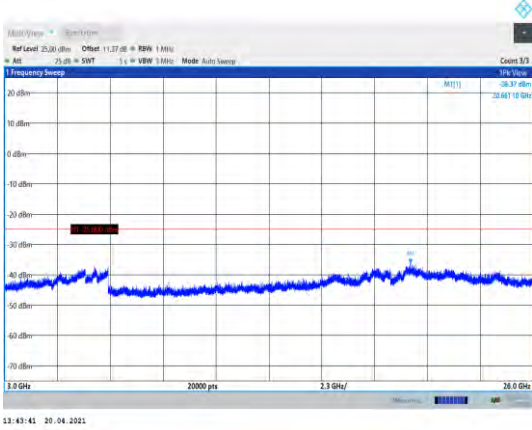

**Band7-5MHz-16QAM-21100-1RB#0-
Range2:1000~3000MHz**

13:43:41 20.04.2021

**Band7-5MHz-16QAM-21100-1RB#0-
Range3:3000~26000MHz**