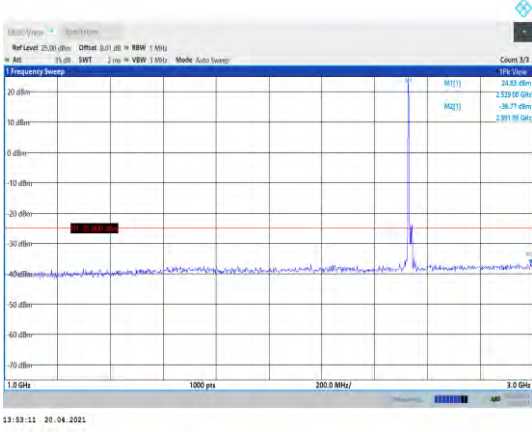

**Band7-15MHz-16QAM-21100-1RB#0-
Range1:30~1000MHz**

13:53:11 20.04.2021