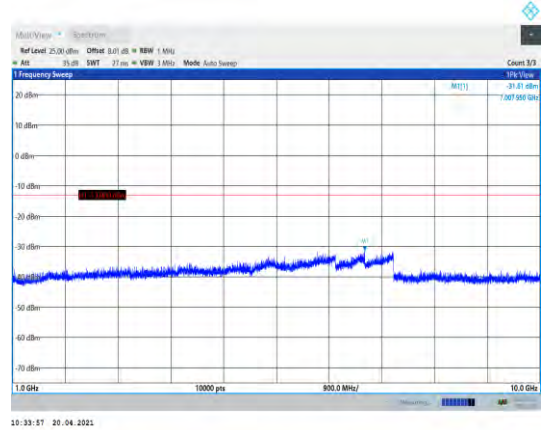

**Band5-10MHz-16QAM-20600-1RB#0-
Range1:30~1000MHz**