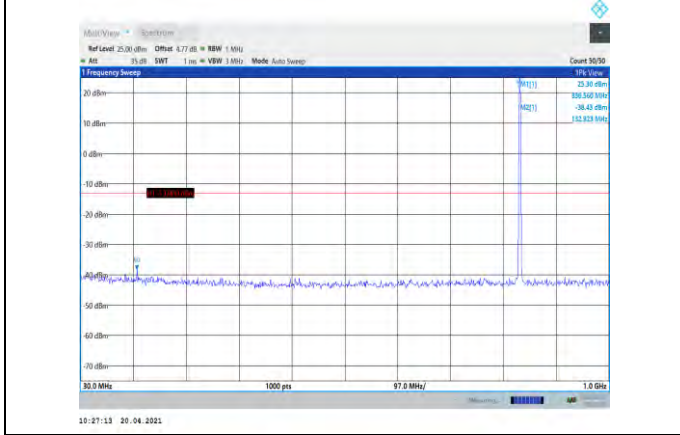

**Band5-1.4MHz-16QAM-20407-1RB#0-
Range2:1000~10000MHz**