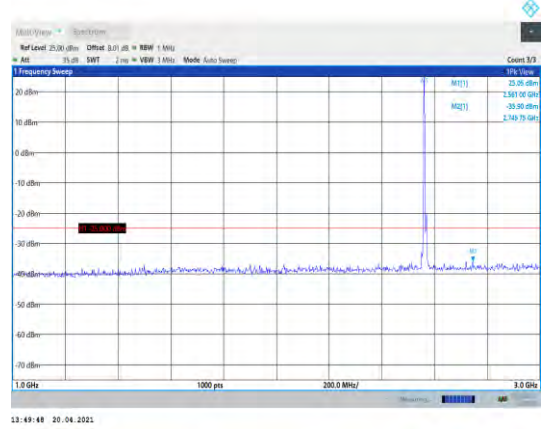

**Band7-10MHz-16QAM-21400-1RB#0-
Range1:30~1000MHz**

13:49:48 20.04.2021