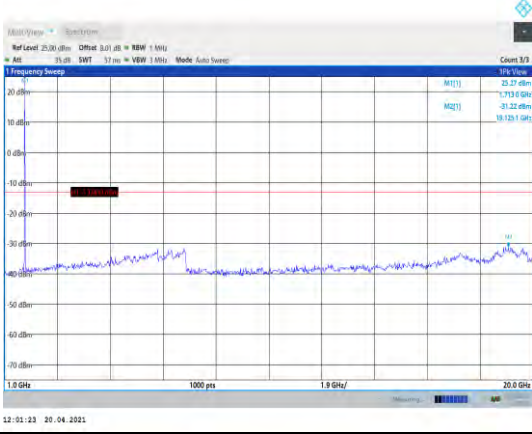

**Band4-15MHz-16QAM-20025-1RB#0-
Range1:30~1000MHz**

12:01:23 20.04.2021