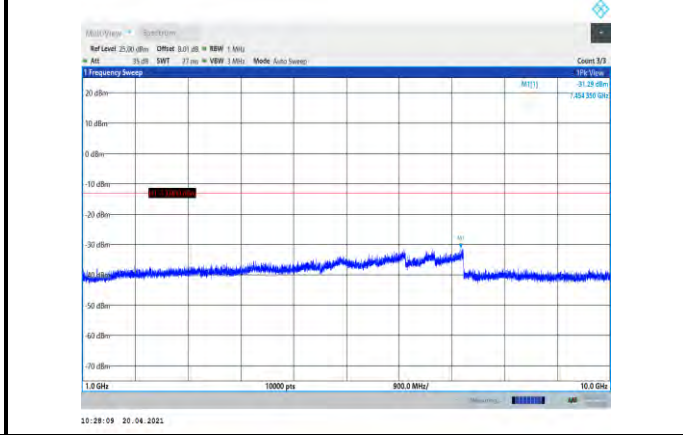

**Band5-1.4MHz-16QAM-20643-1RB#0-
Range1:30~1000MHz**