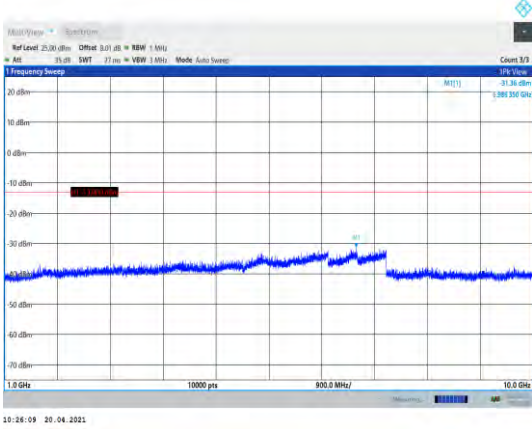

**Band5-1.4MHz-QPSK-20407-1RB#0-
Range1:30~1000MHz**