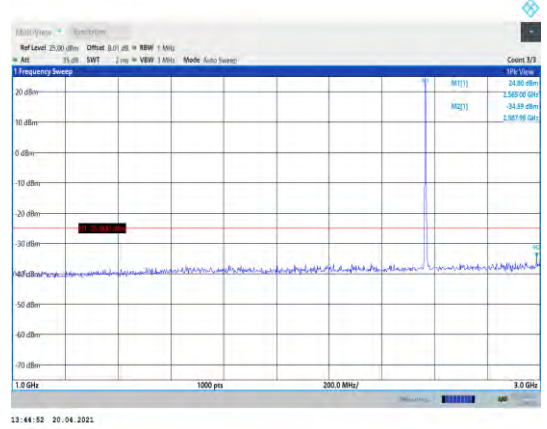

**Band7-5MHz-16QAM-21425-1RB#0-
Range1:30~1000MHz**

13:44:52 20.04.2021