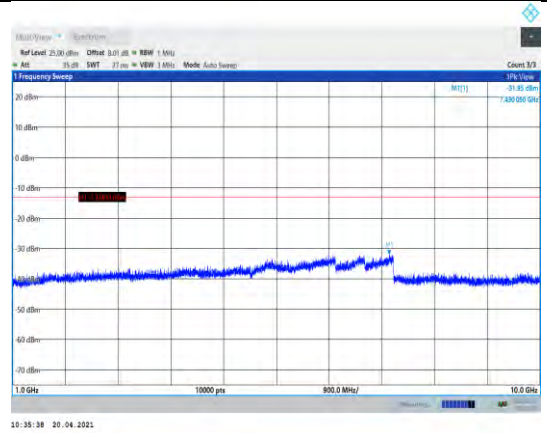

**Band5-1.4MHz-16QAM-20643-1RB#0-
Range2:1000~10000MHz**