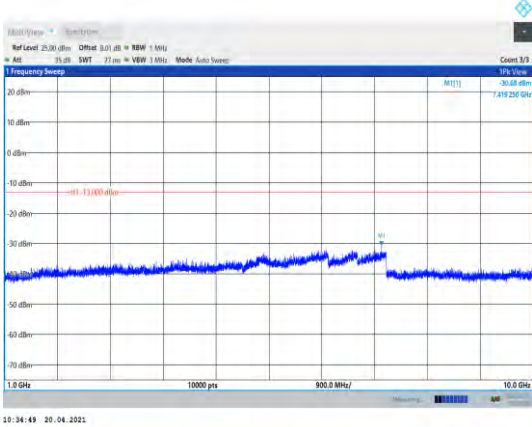

Band5-3MHz-QPSK-20415-1RB#0-
Range1:30~1000MHz