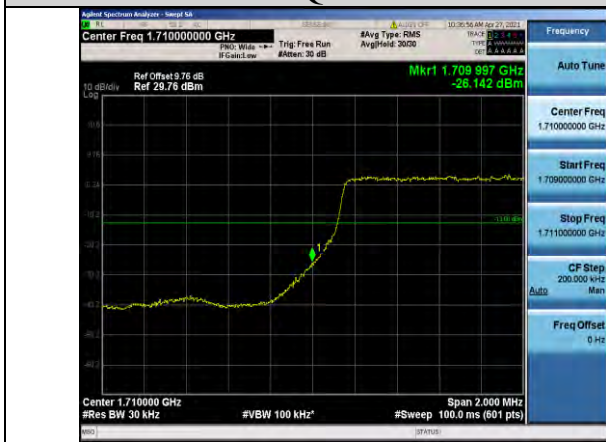

Band66-3MHz-QPSK-131987-15RB#0