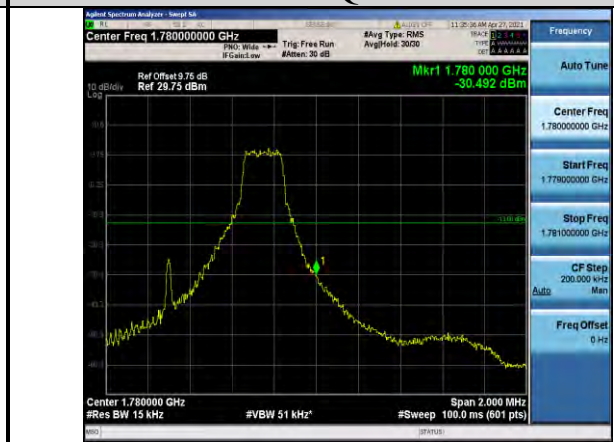

Band41-20MHz-16QAM-41140-1RB#99

Band66-1.4MHz-QPSK-131979-6RB#0

Band66-1.4MHz-QPSK-132665-1RB#5

Band66-1.4MHz-16QAM-131979-6RB#0

Band66-1.4MHz-QPSK-132665-6RB#0

Band66-1.4MHz-16QAM-132665-1RB#5

Band66-1.4MHz-16QAM-131979-1RB#0