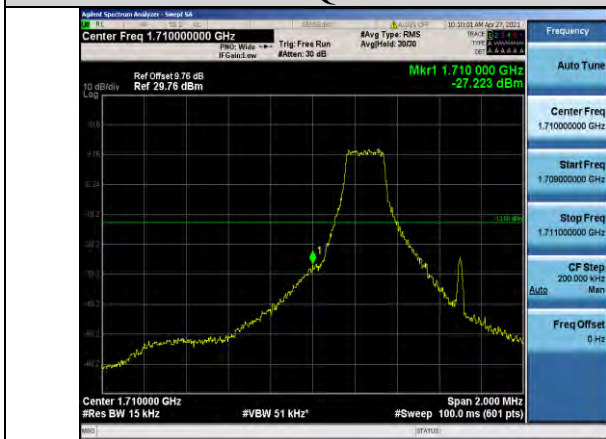

Band41-20MHz-16QAM-41140-1RB#99

Band66-1.4MHz-QPSK-131979-6RB#0

Band66-1.4MHz-QPSK-132665-1RB#5

Band66-1.4MHz-16QAM-131979-6RB#0

Band66-1.4MHz-QPSK-132665-6RB#0

Band66-1.4MHz-16QAM-132665-1RB#5

Band66-1.4MHz-16QAM-131979-1RB#0