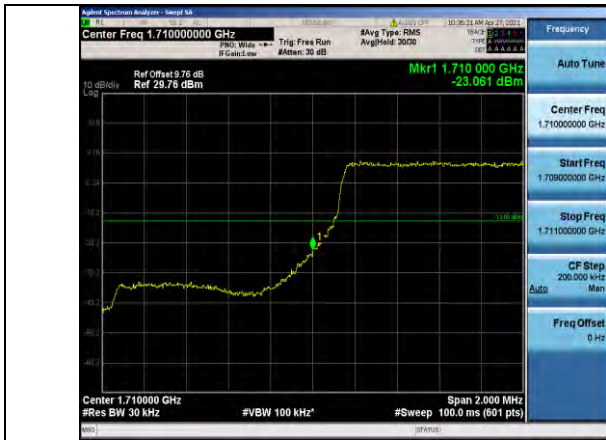

Band66-3MHz-QPSK-131987-1RB#0