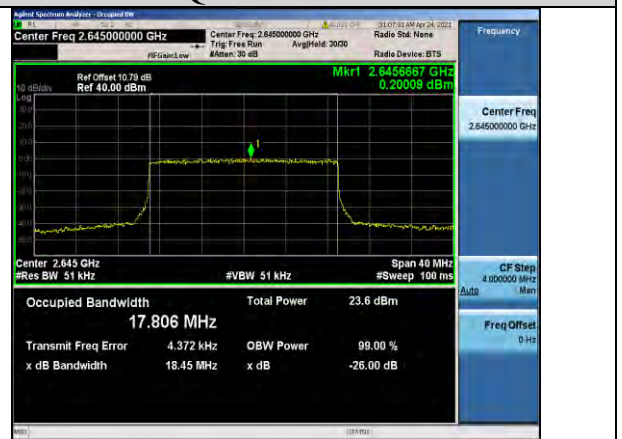

Band41-20MHz-QPSK-41140-100RB#0-17.806