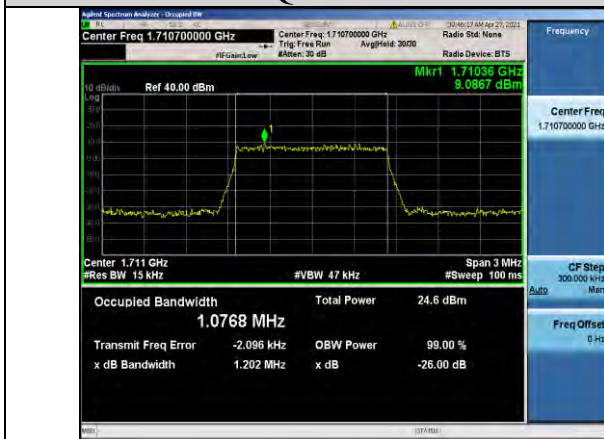

Band41-20MHz-16QAM-40740-100RB#0-17.787

Band66-1.4MHz-QPSK-132322-6RB#0-1.0781

Band41-20MHz-16QAM-41140-100RB#0-17.801

Band66-1.4MHz-QPSK-132665-6RB#0-1.0786

Band66-1.4MHz-QPSK-131979-6RB#0-1.0768

Band66-1.4MHz-16QAM-131979-6RB#0-1.0783