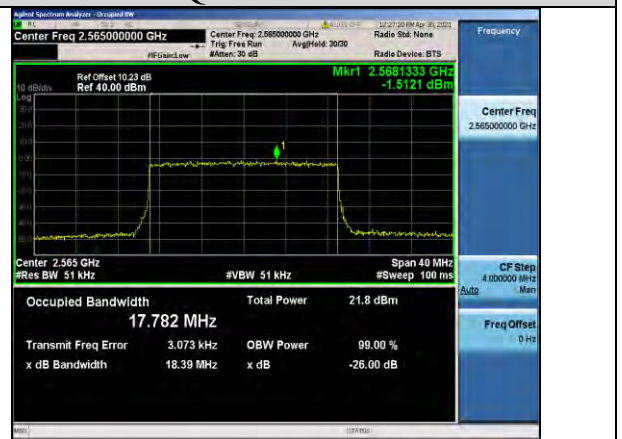

Band41-15MHz-16QAM-40740-75RB#0-13.347

Band41-20MHz-QPSK-40740-100RB#0-17.815

Band41-15MHz-16QAM-41165-75RB#0-13.375

Band41-20MHz-QPSK-41140-100RB#0-17.806

Band41-20MHz-QPSK-40340-100RB#0-17.805

Band41-20MHz-16QAM-40340-100RB#0-17.782