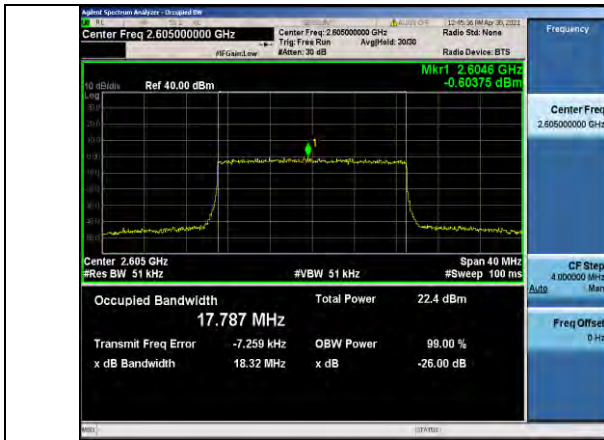

Band41-15MHz-16QAM-40740-75RB#0-13.347

Band41-20MHz-QPSK-40740-100RB#0-17.815

Band41-15MHz-16QAM-41165-75RB#0-13.375

Band41-20MHz-QPSK-41140-100RB#0-17.806

Band41-20MHz-QPSK-40340-100RB#0-17.805

Band41-20MHz-16QAM-40340-100RB#0-17.782