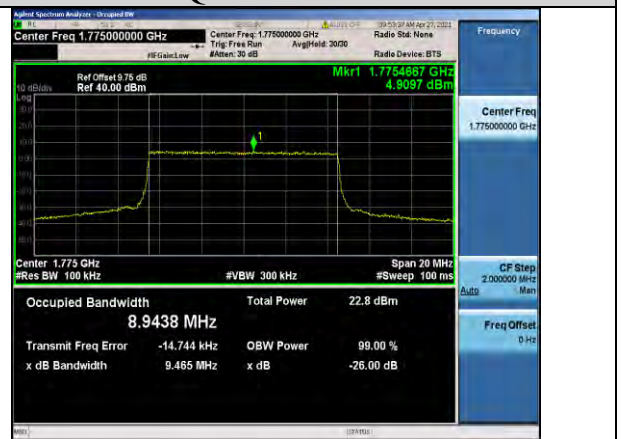

Band66-10MHz-QPSK-132622-50RB#0-8.9438