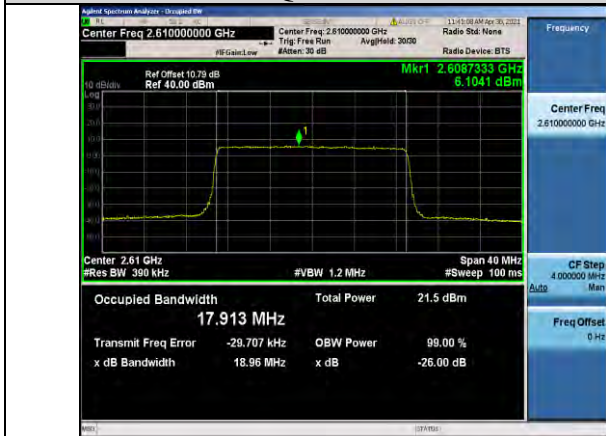

Band38-20MHz-16QAM-38150-100RB#0-17.913