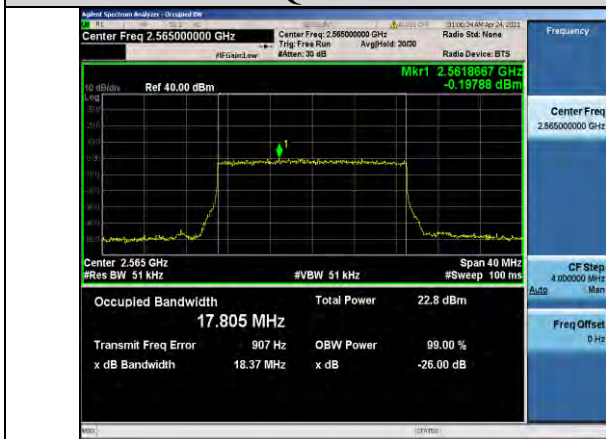

Band41-15MHz-16QAM-40740-75RB#0-13.347

Band41-20MHz-QPSK-40740-100RB#0-17.815

Band41-15MHz-16QAM-41165-75RB#0-13.375

Band41-20MHz-QPSK-41140-100RB#0-17.806

Band41-20MHz-QPSK-40340-100RB#0-17.805

Band41-20MHz-16QAM-40340-100RB#0-17.782