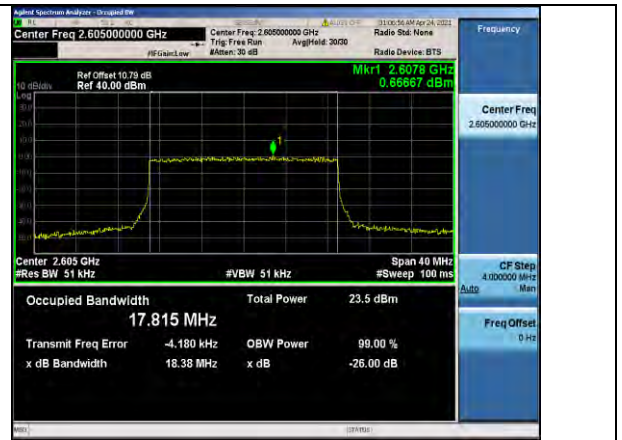

Band41-20MHz-QPSK-40740-100RB#0-17.815