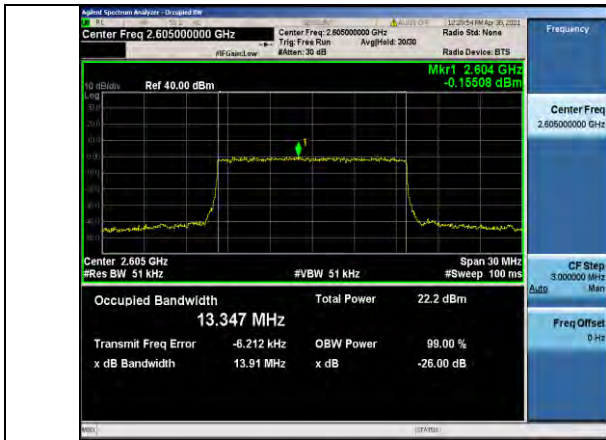

Band41-10MHz-16QAM-40740-50RB#0-8.9162

Band41-15MHz-QPSK-40740-75RB#0-13.374

Band41-10MHz-16QAM-41190-50RB#0-8.9282

Band41-15MHz-QPSK-41165-75RB#0-13.365

Band41-15MHz-QPSK-40315-75RB#0-13.372

Band41-15MHz-16QAM-40315-75RB#0-13.352