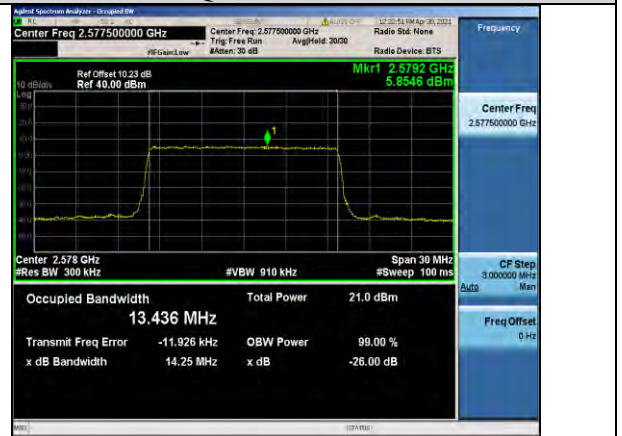

Band38-10MHz-16QAM-38000-50RB#0-8.9818

Band38-15MHz-QPSK-38000-75RB#0-13.450

Band38-10MHz-16QAM-38200-50RB#0-8.9744

Band38-15MHz-QPSK-38175-75RB#0-13.464

Band38-15MHz-QPSK-37825-75RB#0-13.464

Band38-15MHz-16QAM-37825-75RB#0-13.436