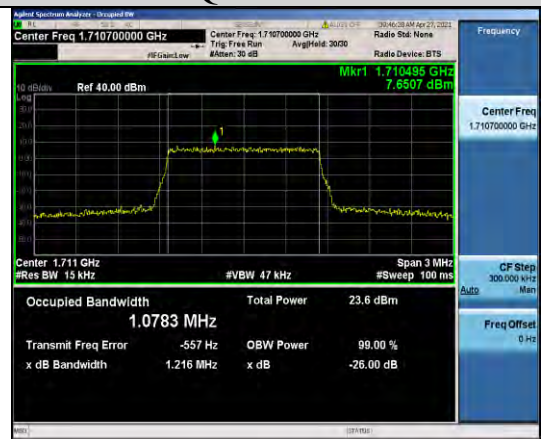

Band41-20MHz-16QAM-40740-100RB#0-17.787

Band66-1.4MHz-QPSK-132322-6RB#0-1.0781

Band41-20MHz-16QAM-41140-100RB#0-17.801

Band66-1.4MHz-QPSK-132665-6RB#0-1.0786

Band66-1.4MHz-QPSK-131979-6RB#0-1.0768

Band66-1.4MHz-16QAM-131979-6RB#0-1.0783