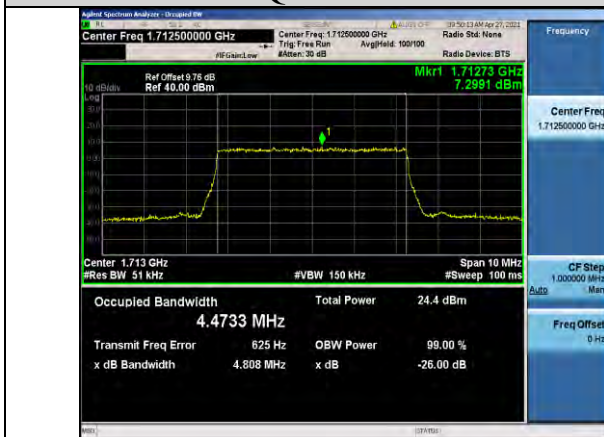

Band66-3MHz-16QAM-132322-15RB#0-2.6820

Band66-5MHz-QPSK-132322-25RB#0-4.4784

Band66-3MHz-16QAM-132657-15RB#0-2.6856

Band66-5MHz-QPSK-132647-25RB#0-4.4776

Band66-5MHz-QPSK-131997-25RB#0-4.4733

Band66-5MHz-16QAM-131997-25RB#0-4.4730