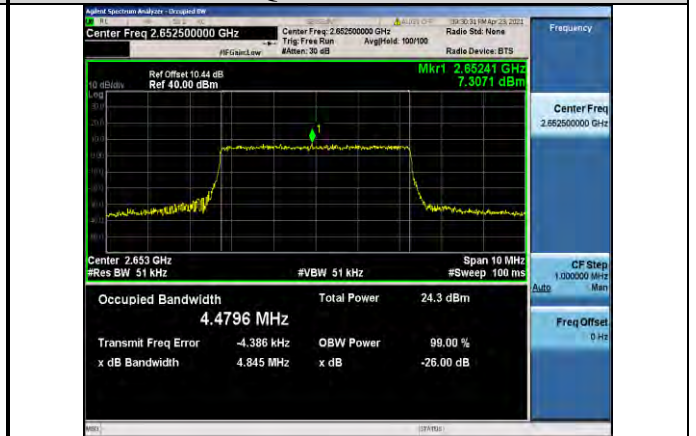

Band41-5MHz-QPSK-41215-25RB#0-4.4796