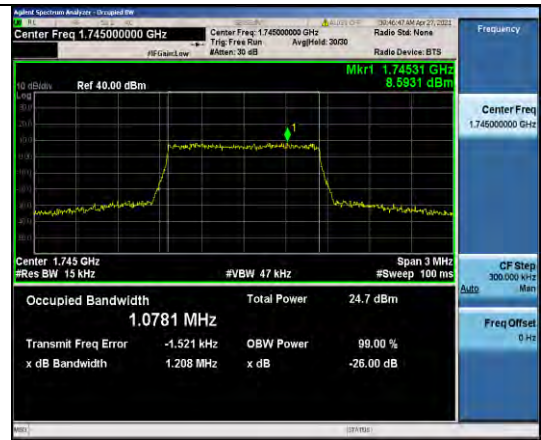

Band66-1.4MHz-QPSK-132322-6RB#0-1.0781