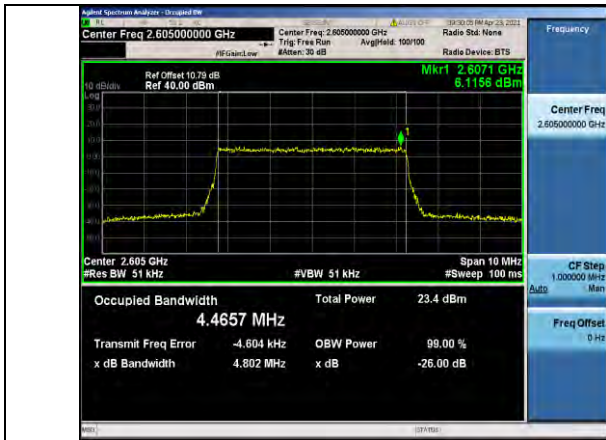

Band38-20MHz-16QAM-38000-100RB#0-17.898

Band41-5MHz-QPSK-40740-25RB#0-4.4777

Band38-20MHz-16QAM-38150-100RB#0-17.913

Band41-5MHz-QPSK-41215-25RB#0-4.4796

Band41-5MHz-QPSK-40265-25RB#0-4.4728

Band41-5MHz-16QAM-40265-25RB#0-4.4758