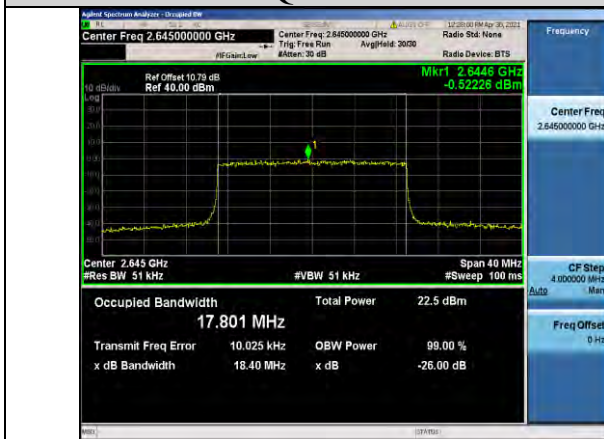

Band41-20MHz-16QAM-41140-100RB#0-17.801