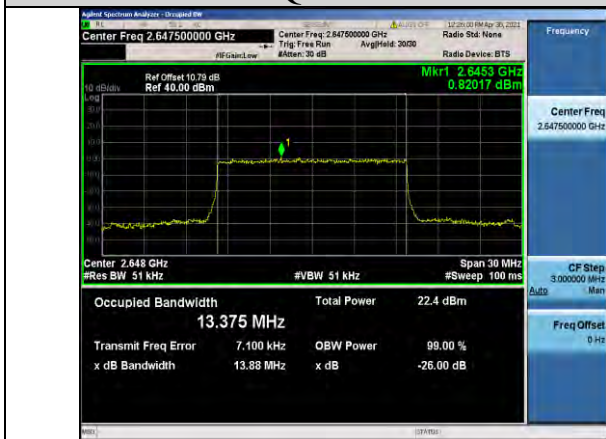

Band41-15MHz-16QAM-41165-75RB#0-13.375