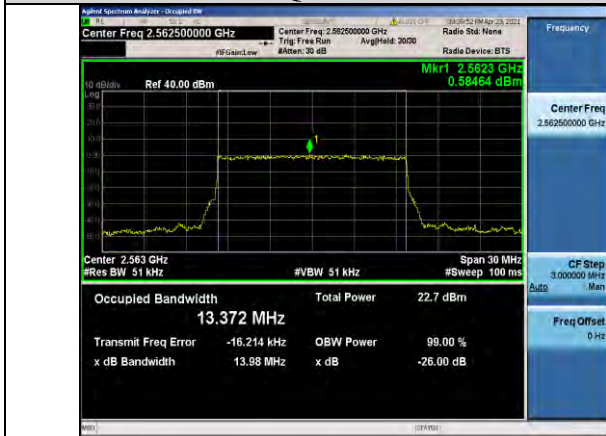

Band41-10MHz-16QAM-40740-50RB#0-8.9162

Band41-15MHz-QPSK-40740-75RB#0-13.374

Band41-10MHz-16QAM-41190-50RB#0-8.9282

Band41-15MHz-QPSK-41165-75RB#0-13.365

Band41-15MHz-QPSK-40315-75RB#0-13.372

Band41-15MHz-16QAM-40315-75RB#0-13.352