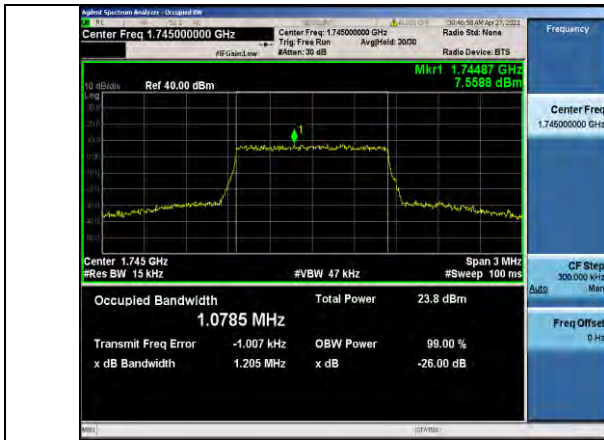

Band41-20MHz-16QAM-40740-100RB#0-17.787

Band66-1.4MHz-QPSK-132322-6RB#0-1.0781

Band41-20MHz-16QAM-41140-100RB#0-17.801

Band66-1.4MHz-QPSK-132665-6RB#0-1.0786

Band66-1.4MHz-QPSK-131979-6RB#0-1.0768

Band66-1.4MHz-16QAM-131979-6RB#0-1.0783