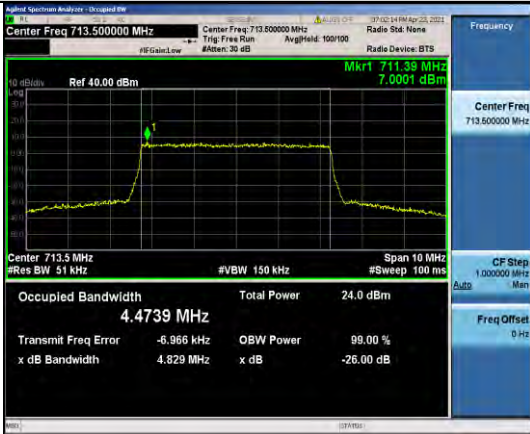

Band17-5MHz-QPSK-23825-25RB#0-4.4739