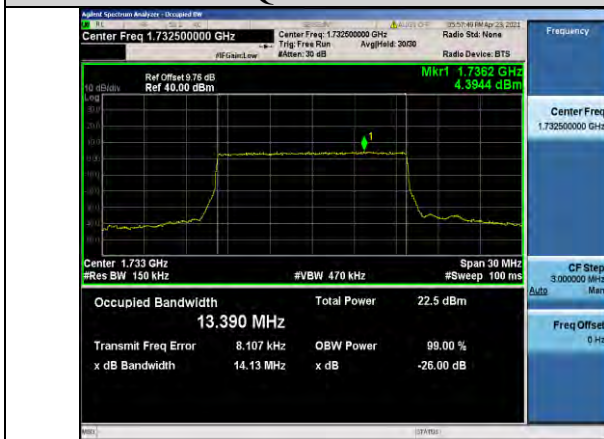

Band4-10MHz-16QAM-20175-50RB#0-8.9289

Band4-10MHz-QPSK-20350-50RB#0-8.9348

Band4-10MHz-16QAM-20350-50RB#0-8.9191

Band4-15MHz-QPSK-20025-75RB#0-13.398

Band4-15MHz-16QAM-20025-75RB#0-13.388

Band4-15MHz-QPSK-20175-75RB#0-13.390