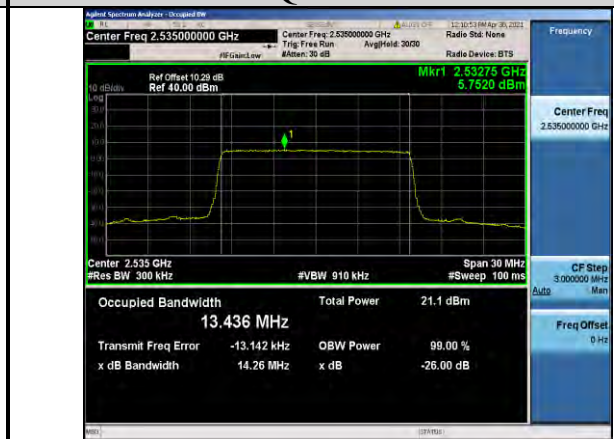

Band7-10MHz-16QAM-21100-50RB#0-8.9638

Band7-10MHz-QPSK-21400-50RB#0-8.9822

Band7-10MHz-16QAM-21400-50RB#0-8.9696

Band7-15MHz-QPSK-20825-75RB#0-13.447

Band7-15MHz-16QAM-20825-75RB#0-13.457

Band7-15MHz-QPSK-21100-75RB#0-13.461