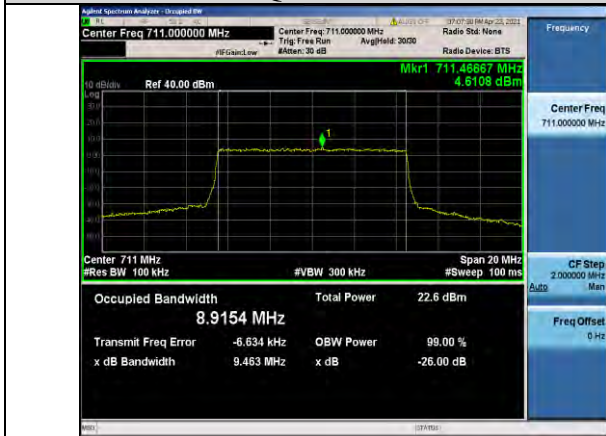

Band17-10MHz-QPSK-23800-50RB#0-8.9154