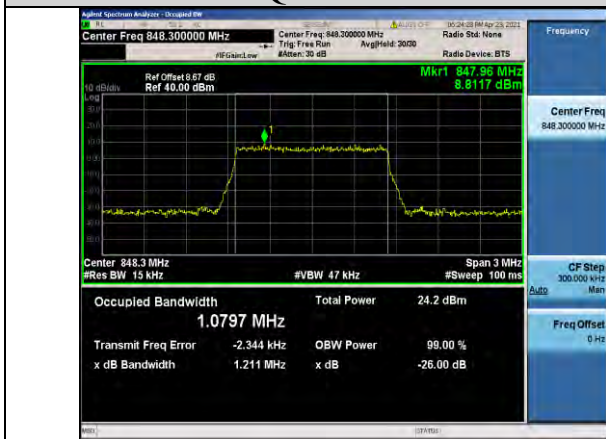

Band5-1.4MHz-QPSK-20643-6RB#0-1.0797