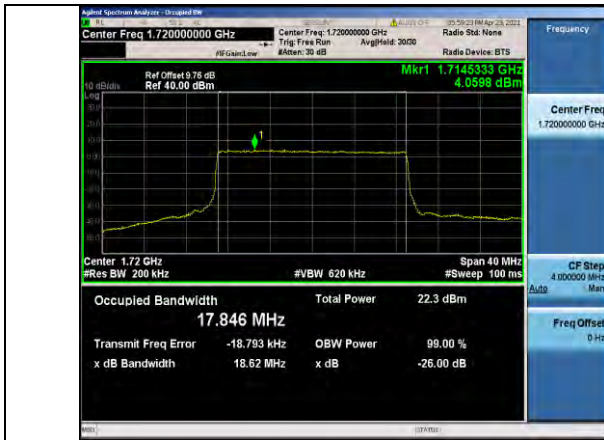

Band4-20MHz-QPSK-20050-100RB#0-17.846