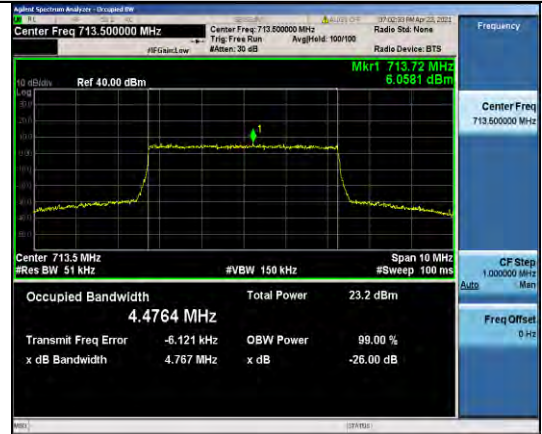

Band17-5MHz-16QAM-23825-25RB#0-4.4764