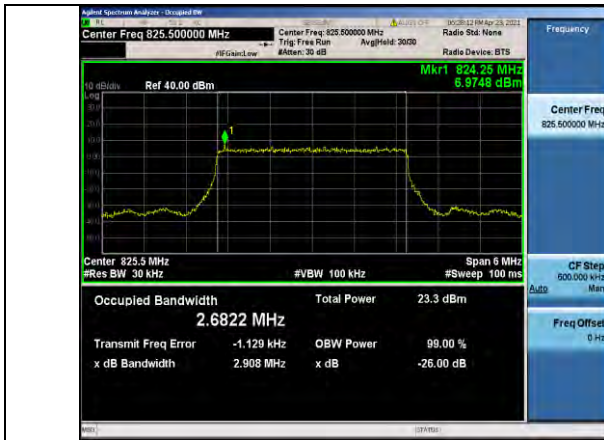

Band5-3MHz-QPSK-20415-15RB#0-2.6822