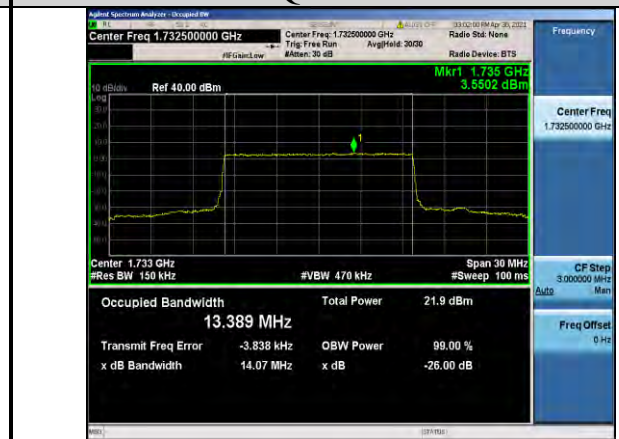

Band4-10MHz-16QAM-20175-50RB#0-8.9289

Band4-10MHz-QPSK-20350-50RB#0-8.9348

Band4-10MHz-16QAM-20350-50RB#0-8.9191

Band4-15MHz-QPSK-20025-75RB#0-13.398

Band4-15MHz-16QAM-20025-75RB#0-13.388

Band4-15MHz-QPSK-20175-75RB#0-13.390