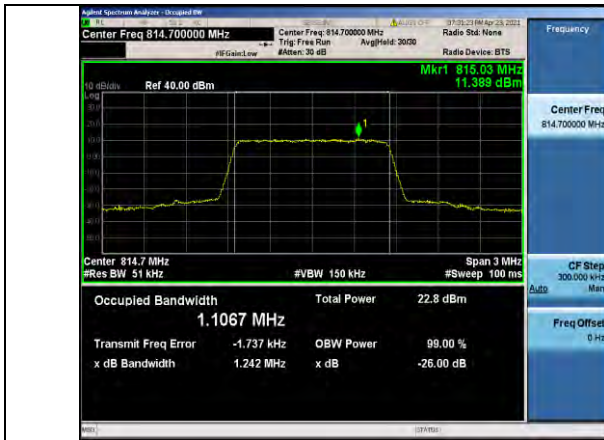

Band26-1.4MHz-QPSK-26697-6RB#0-1.1067