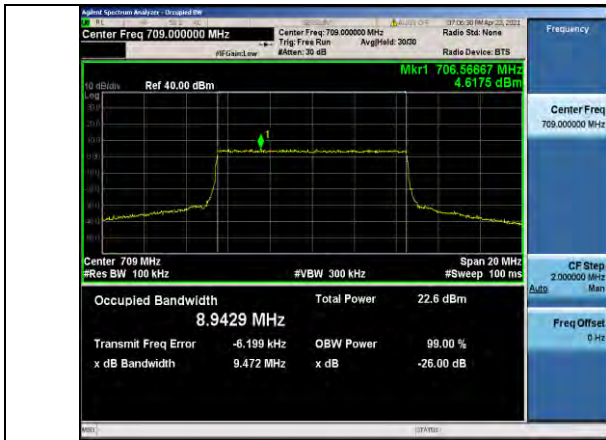

Band17-10MHz-QPSK-23780-50RB#0-8.9429