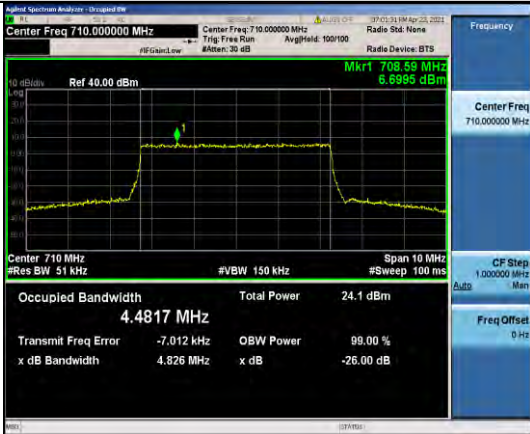

Band12-10MHz-16QAM-23095-50RB#0-8.9375

Band12-10MHz-QPSK-23130-50RB#0-8.9287

Band12-10MHz-16QAM-23130-50RB#0-8.9285

Band17-5MHz-QPSK-23755-25RB#0-4.4730

Band17-5MHz-16QAM-23755-25RB#0-4.4783

Band17-5MHz-QPSK-23790-25RB#0-4.4817