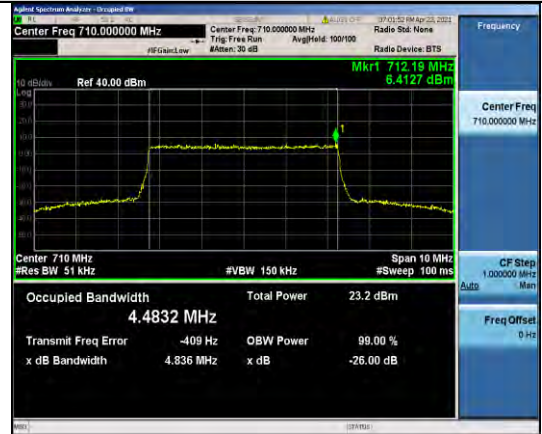

Band12-10MHz-16QAM-23095-50RB#0-8.9375

Band12-10MHz-QPSK-23130-50RB#0-8.9287

Band12-10MHz-16QAM-23130-50RB#0-8.9285

Band17-5MHz-QPSK-23755-25RB#0-4.4730

Band17-5MHz-16QAM-23755-25RB#0-4.4783

Band17-5MHz-QPSK-23790-25RB#0-4.4817