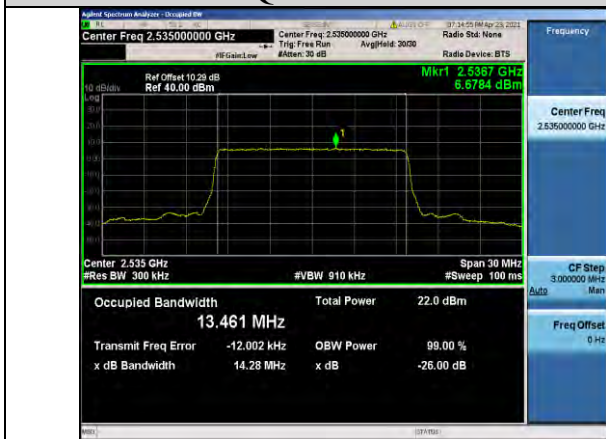

Band7-10MHz-16QAM-21100-50RB#0-8.9638

Band7-10MHz-QPSK-21400-50RB#0-8.9822

Band7-10MHz-16QAM-21400-50RB#0-8.9696

Band7-15MHz-QPSK-20825-75RB#0-13.447

Band7-15MHz-16QAM-20825-75RB#0-13.457

Band7-15MHz-QPSK-21100-75RB#0-13.461