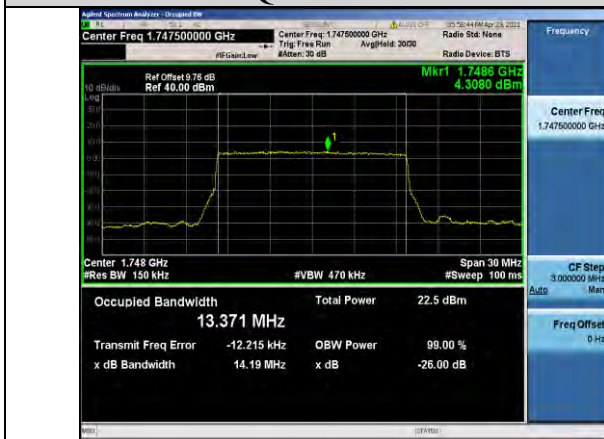

Band4-15MHz-QPSK-20325-75RB#0-13.371