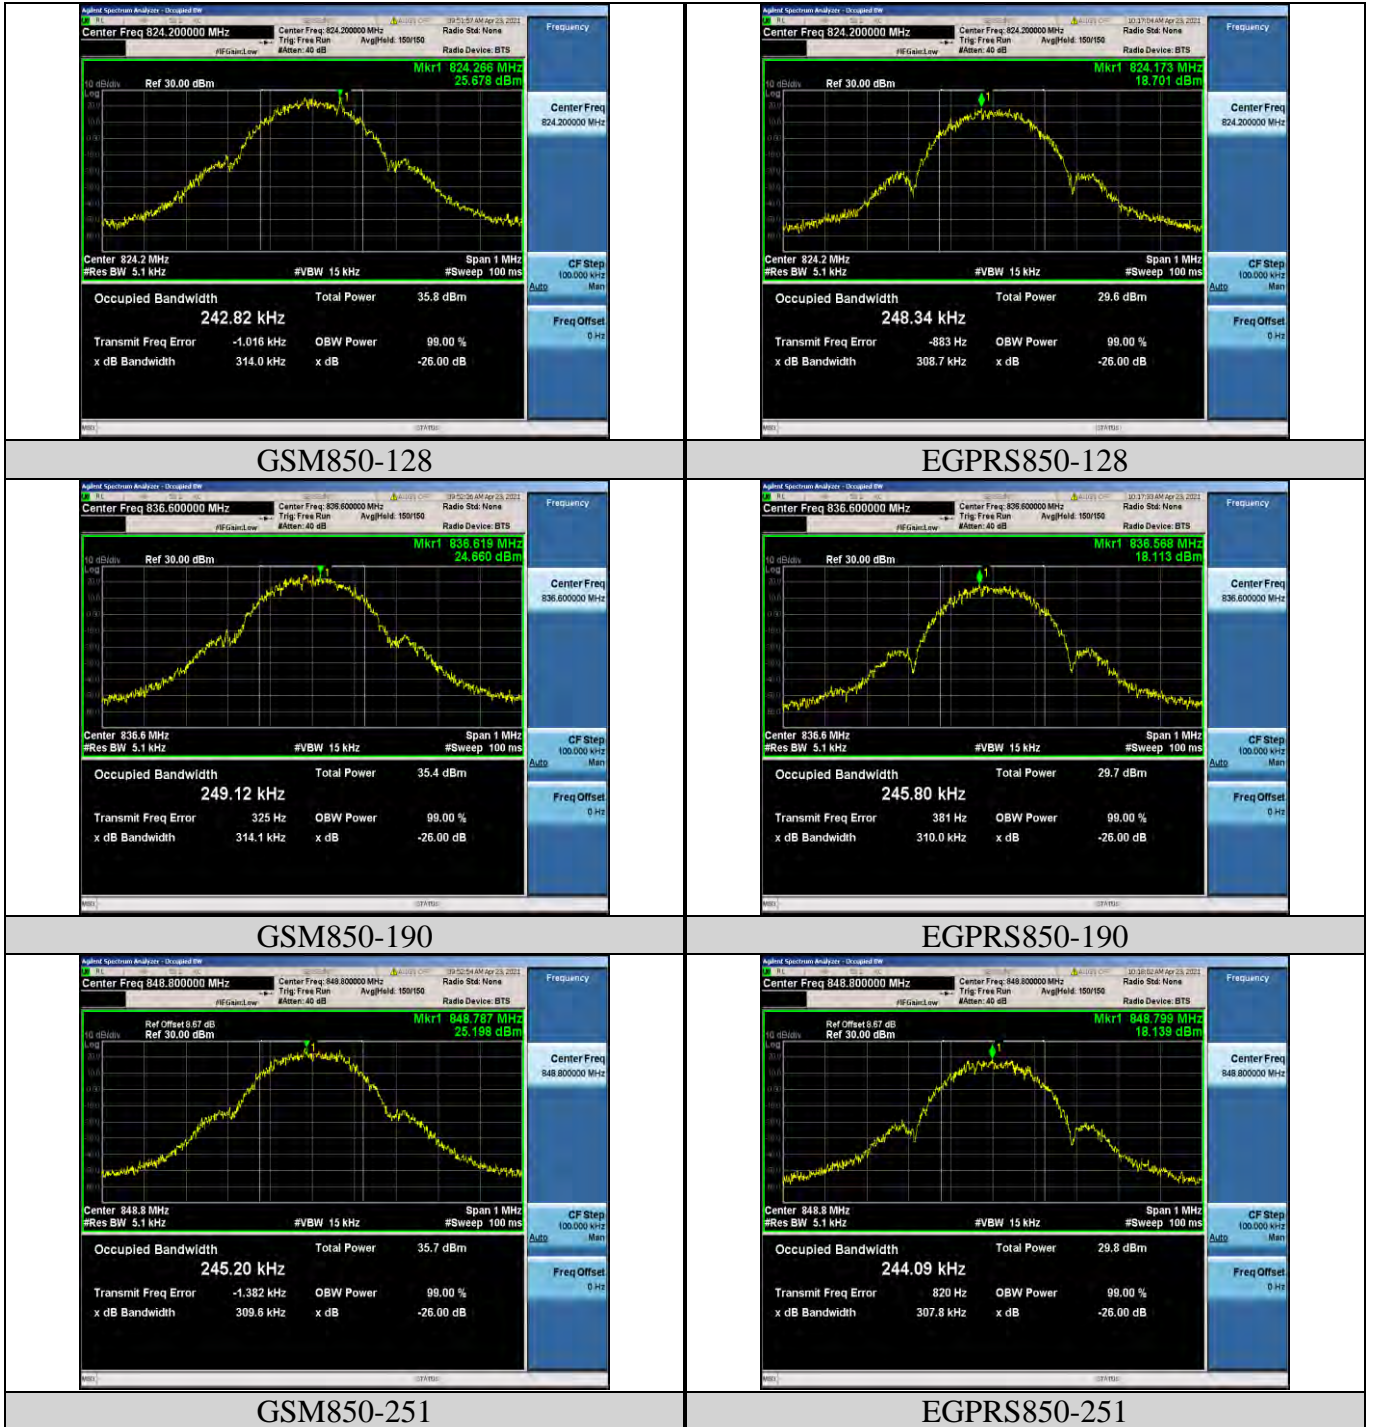

Test Graphs:

GSM: