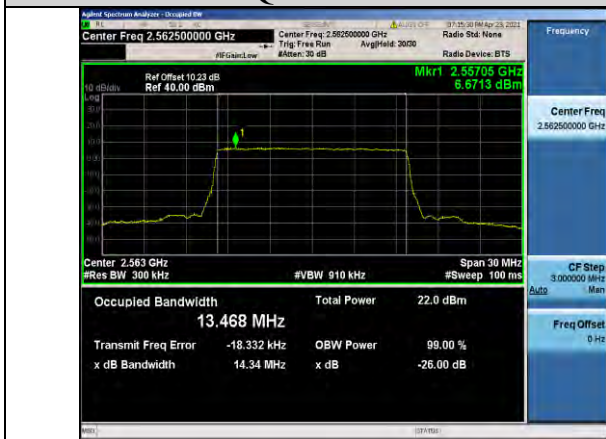

Band7-15MHz-QPSK-21375-75RB#0-13.468