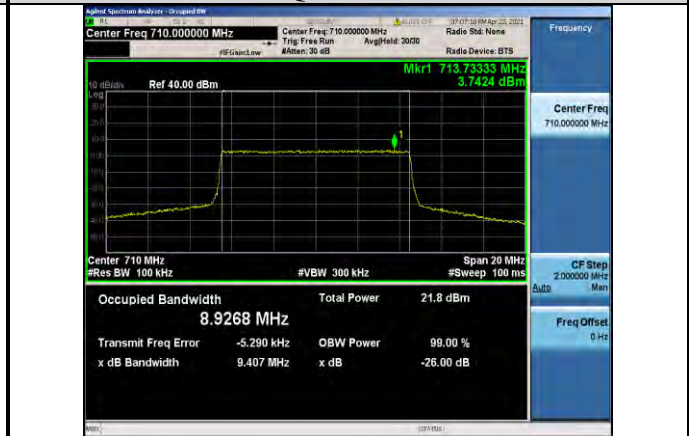

Band17-5MHz-16QAM-23790-25RB#0-4.4832

Band17-5MHz-QPSK-23825-25RB#0-4.4739

Band17-5MHz-16QAM-23825-25RB#0-4.4764

Band17-10MHz-QPSK-23780-50RB#0-8.9429

Band17-10MHz-16QAM-23780-50RB#0-8.9388

Band17-10MHz-QPSK-23790-50RB#0-8.9381