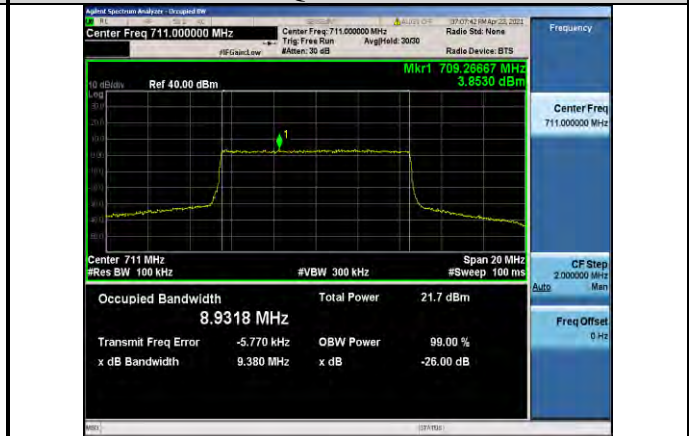

Band17-10MHz-16QAM-23800-50RB#0-8.9318