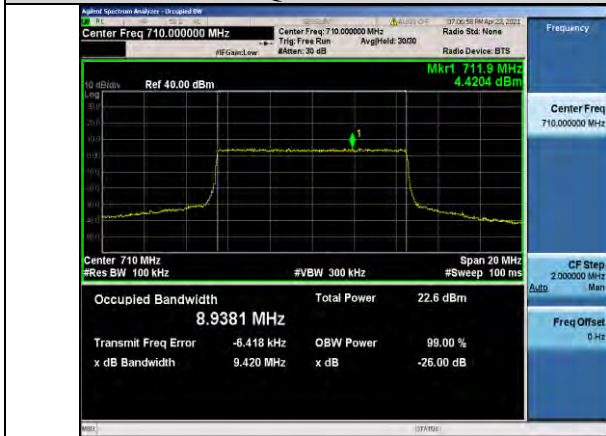

Band17-5MHz-16QAM-23790-25RB#0-4.4832

Band17-5MHz-QPSK-23825-25RB#0-4.4739

Band17-5MHz-16QAM-23825-25RB#0-4.4764

Band17-10MHz-QPSK-23780-50RB#0-8.9429

Band17-10MHz-16QAM-23780-50RB#0-8.9388

Band17-10MHz-QPSK-23790-50RB#0-8.9381