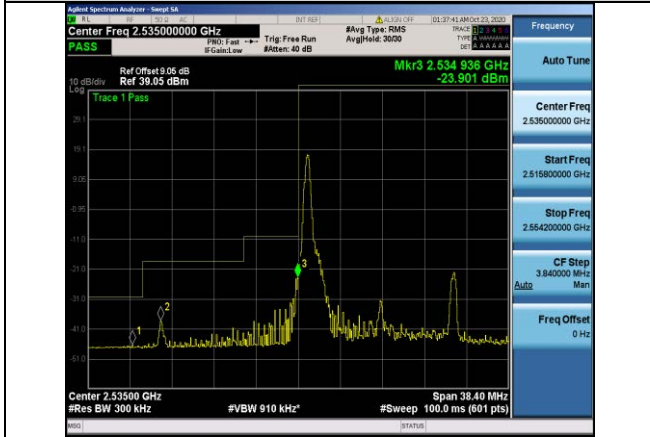

Band41-15MHz-QPSK-41165-75RB#0

Band41-15MHz-16QAM-40115-1RB#0