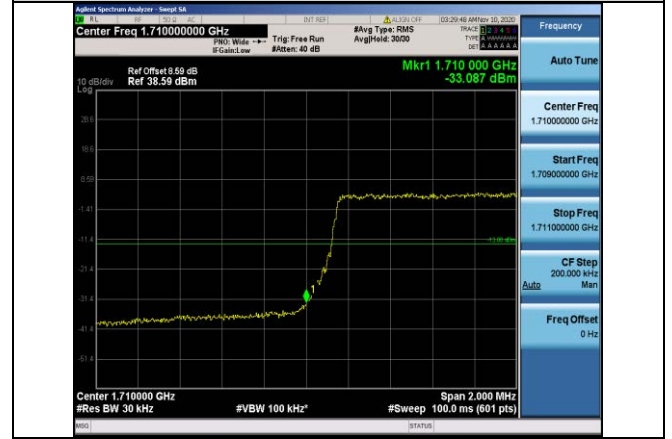

Band66-1.4MHz-QPSK-132665-1RB#5

Band66-1.4MHz-QPSK-132665-6RB#0

Band66-1.4MHz-16QAM-131979-1RB#0

Band66-1.4MHz-16QAM-131979-6RB#0

Band66-3MHz-QPSK-131987-1RB#0

Band66-1.4MHz-16QAM-132665-1RB#5

Band66-3MHz-QPSK-131987-15RB#0