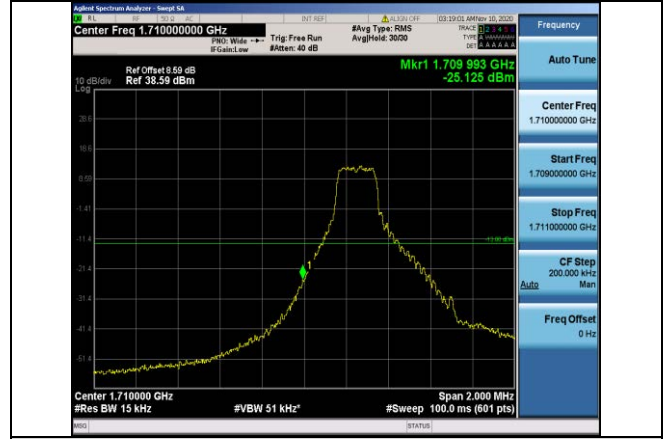

Band66-1.4MHz-QPSK-132665-6RB#0

Band66-1.4MHz-16QAM-131979-1RB#0