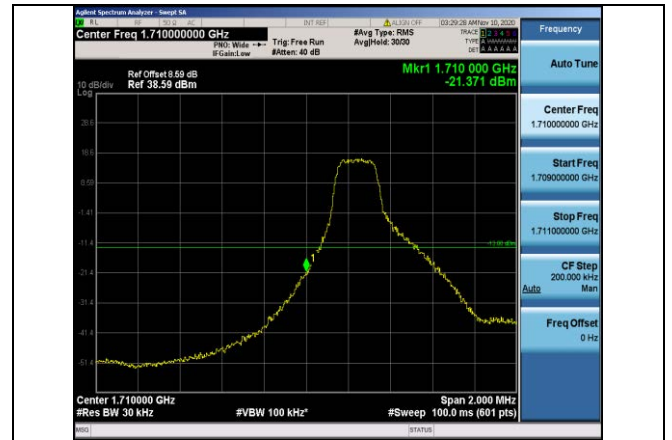

Band66-1.4MHz-QPSK-132665-1RB#5

Band66-1.4MHz-QPSK-132665-6RB#0

Band66-1.4MHz-16QAM-131979-1RB#0

Band66-1.4MHz-16QAM-131979-6RB#0

Band66-3MHz-QPSK-131987-1RB#0

Band66-1.4MHz-16QAM-132665-1RB#5

Band66-3MHz-QPSK-131987-15RB#0