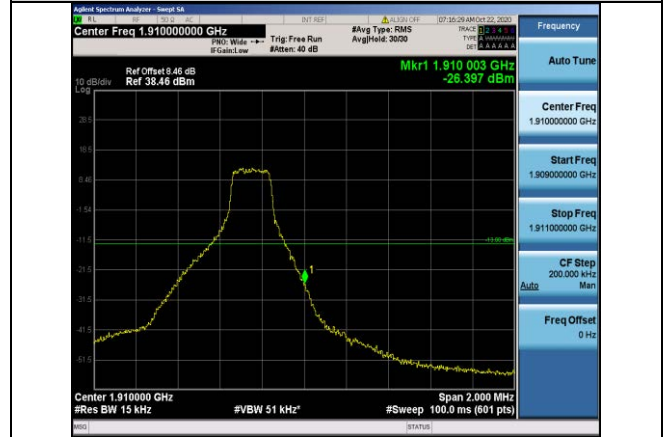

Test Channel=HCH

LTE Mode with QPSK Modulation(TM4) & LTE Mode with 16QAM Modulation(TM5)

Band2-1.4MHz-QPSK-18607-1RB#0

Band2-1.4MHz-QPSK-18607-6RB#0

Band2-1.4MHz-QPSK-19193-1RB#5