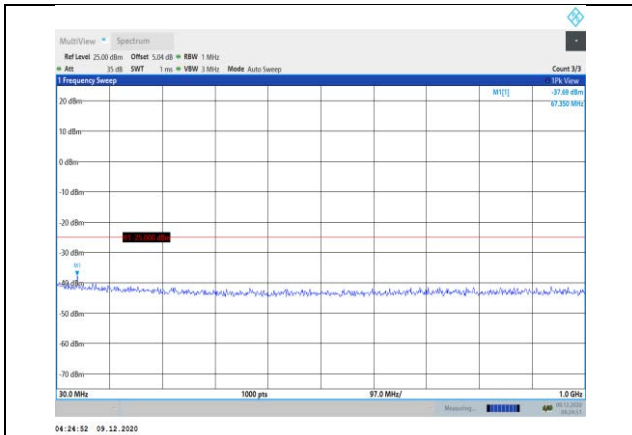

**Band41-15MHz-16QAM-40740-1RB#0-
Range1:30~1000MHz**