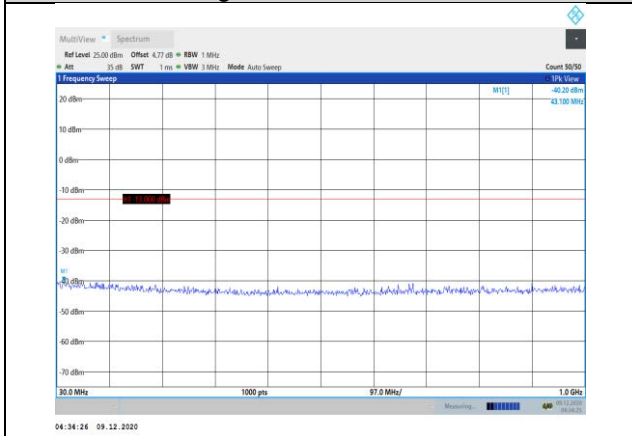

Band66-1.4MHz-16QAM-132322-1RB#0-
Range1:30~1000MHz