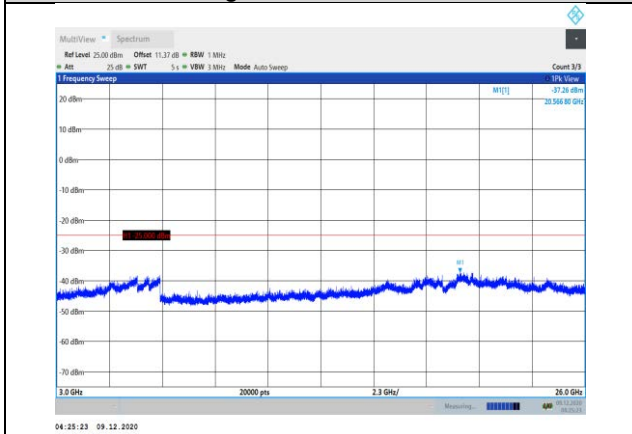

**Band41-15MHz-16QAM-40740-1RB#0-
Range3:3000~26000MHz**