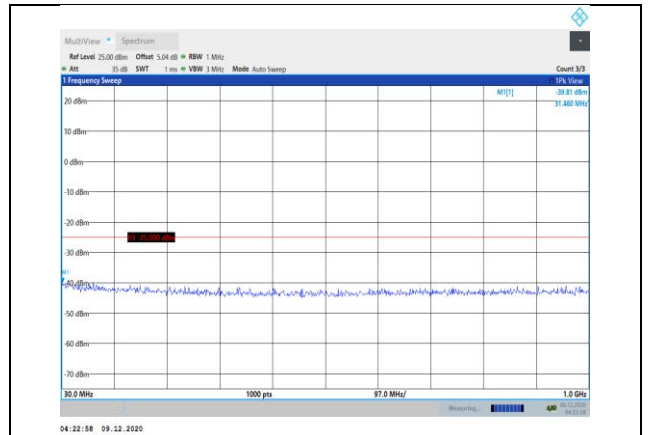

**Band41-15MHz-16QAM-40315-1RB#0-
Range1:30~1000MHz**