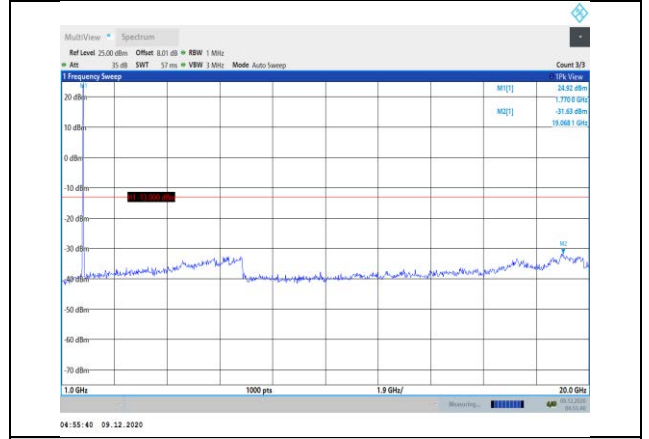

**Band66-20MHz-16QAM-132072-1RB#0-
Range2:1000~20000MHz**

**Band66-20MHz-16QAM-132322-1RB#0-
Range1:30~1000MHz**

**Band66-20MHz-16QAM-132322-1RB#0-
Range2:1000~20000MHz**

**Band66-20MHz-16QAM-132572-1RB#0-
Range1:30~1000MHz**

**Band66-20MHz-16QAM-132572-1RB#0-
Range2:1000~20000MHz**

Band Edges

For GSM

Test Band=GSM850

Test Mode=GSM/TM1

Test Channel=LCH

Test Channel=HCH

Test Mode=GSM/TM2

Test Channel=LCH

Test Channel=HCH

Test Band=GSM1900

Test Mode=GSM/TM1

Test Channel=LCH

Test Channel=HCH

Test Mode=GSM/TM2

Test Channel=LCH