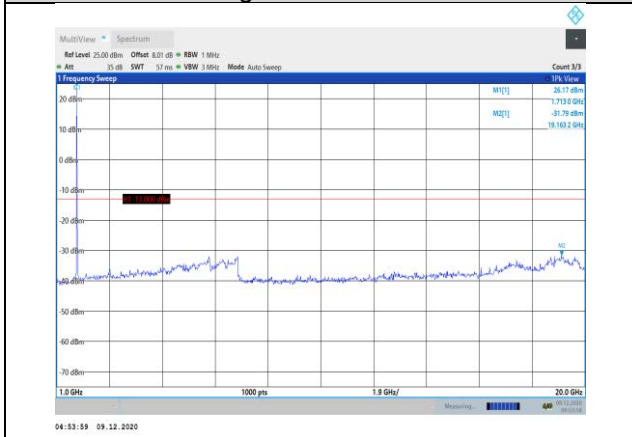

**Band66-20MHz-QPSK-132072-1RB#0-
Range2:1000~20000MHz**