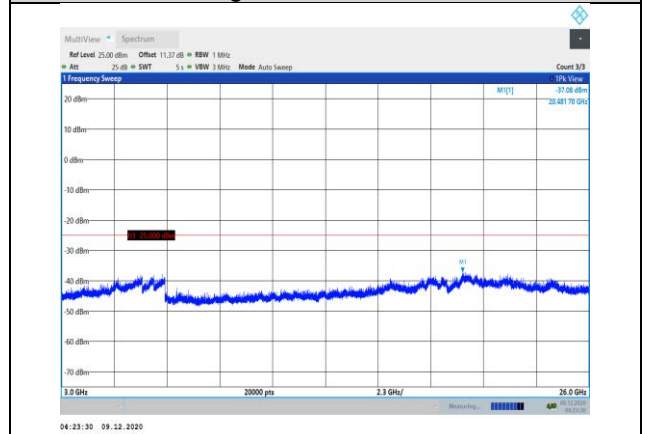

**Band41-15MHz-16QAM-40315-1RB#0-
Range3:3000~26000MHz**