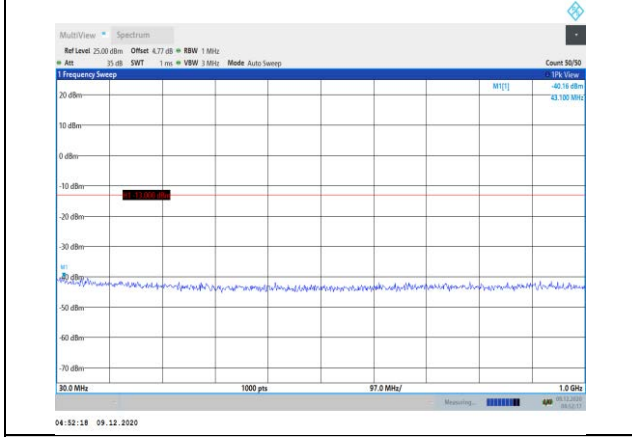

**Band66-15MHz-16QAM-132322-1RB#0-
Range1:30~1000MHz**