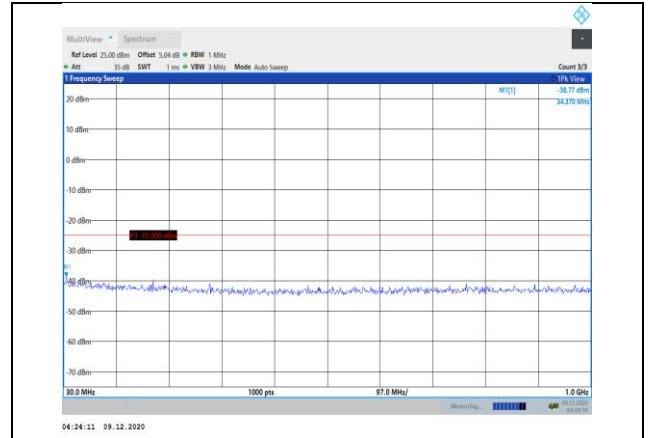

**Band41-15MHz-QPSK-40740-1RB#0-
Range1:30~1000MHz**