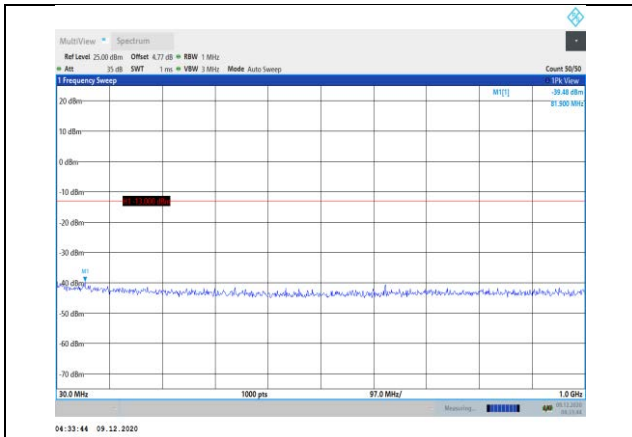

Band66-1.4MHz-16QAM-131979-1RB#0-
Range1:30~1000MHz