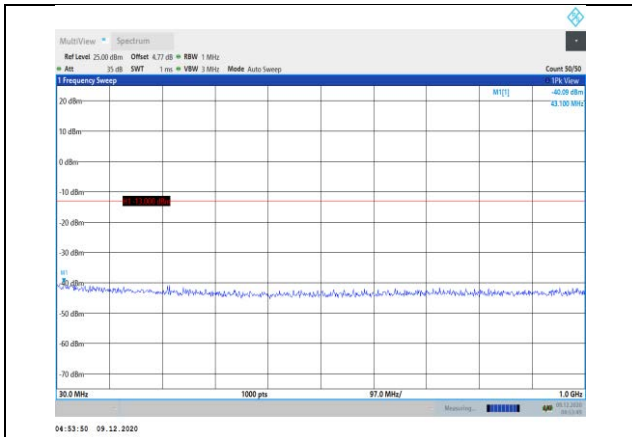

**Band66-20MHz-QPSK-132072-1RB#0-
Range1:30~1000MHz**