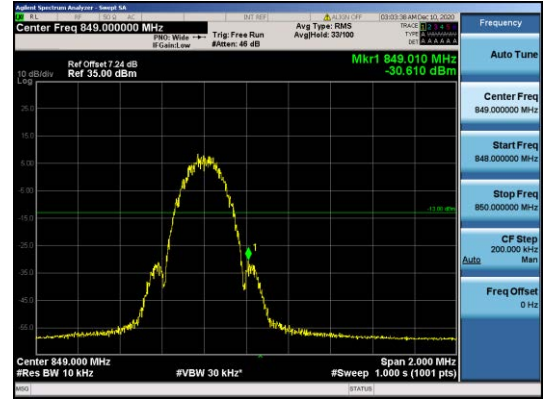

**Band66-20MHz-16QAM-132572-1RB#0-
Range2:1000~20000MHz**

Band Edges

For GSM

Test Band=GSM850

Test Mode=GSM/TM1

Test Channel=LCH

Test Channel=HCH

Test Mode=GSM/TM2

Test Channel=LCH

Test Channel=HCH

Test Band=GSM1900

Test Mode=GSM/TM1

Test Channel=LCH

Test Channel=HCH

Test Mode=GSM/TM2

Test Channel=LCH