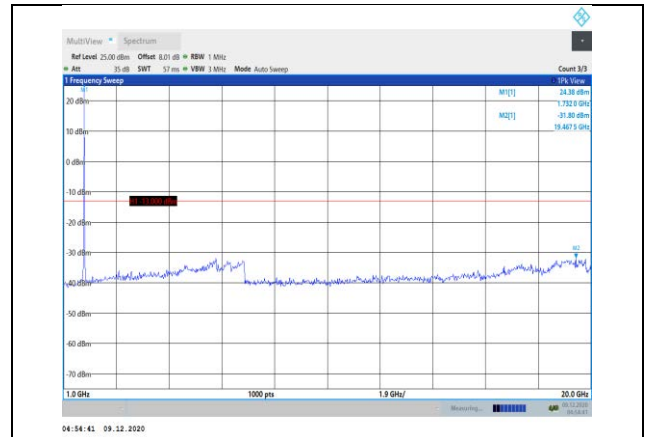

**Band66-20MHz-QPSK-132322-1RB#0-
Range2:1000~20000MHz**