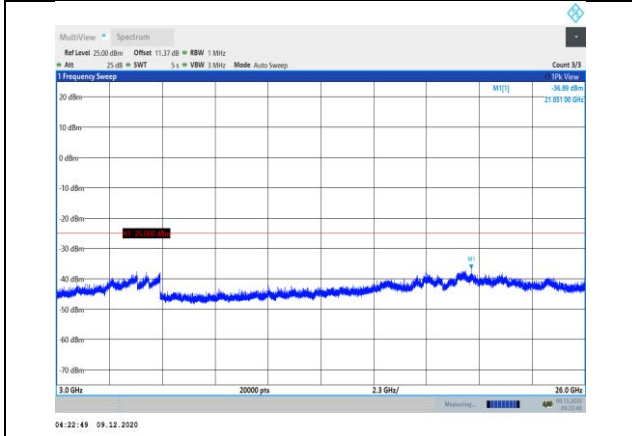

**Band41-15MHz-QPSK-40315-1RB#0-
Range3:3000~26000MHz**