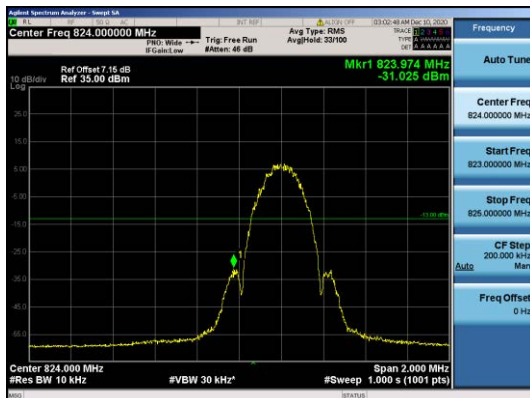

**Band66-20MHz-16QAM-132572-1RB#0-
Range2:1000~20000MHz**

Band Edges

For GSM

Test Band=GSM850

Test Mode=GSM/TM1

Test Channel=LCH

Test Channel=HCH

Test Mode=GSM/TM2

Test Channel=LCH

Test Channel=HCH

Test Band=GSM1900

Test Mode=GSM/TM1

Test Channel=LCH

Test Channel=HCH

Test Mode=GSM/TM2

Test Channel=LCH