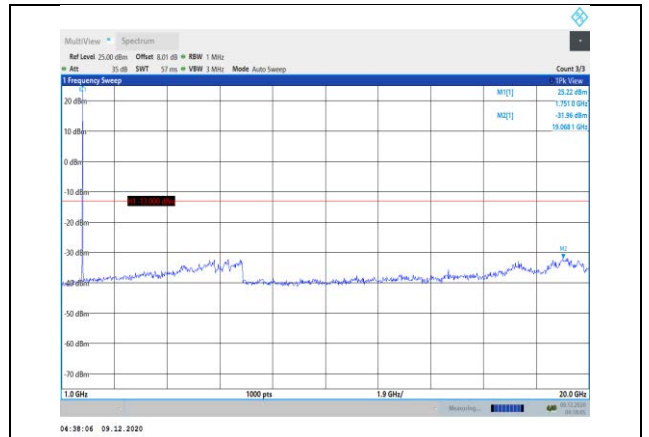

**Band66-3MHz-QPSK-132322-1RB#0-
Range2:1000~20000MHz**