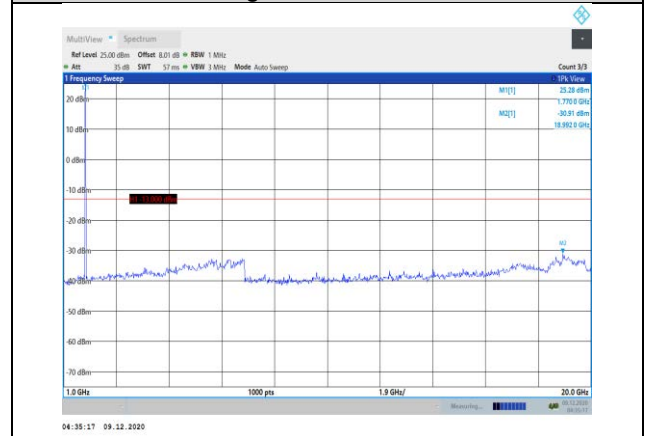

Band66-1.4MHz-16QAM-132322-1RB#0-
Range2:1000~20000MHz

Band66-1.4MHz-16QAM-131979-1RB#0-
Range2:1000~20000MHz

Band66-1.4MHz-16QAM-132665-1RB#0-
Range1:30~1000MHz

Band66-1.4MHz-16QAM-132322-1RB#0-
Range1:30~1000MHz