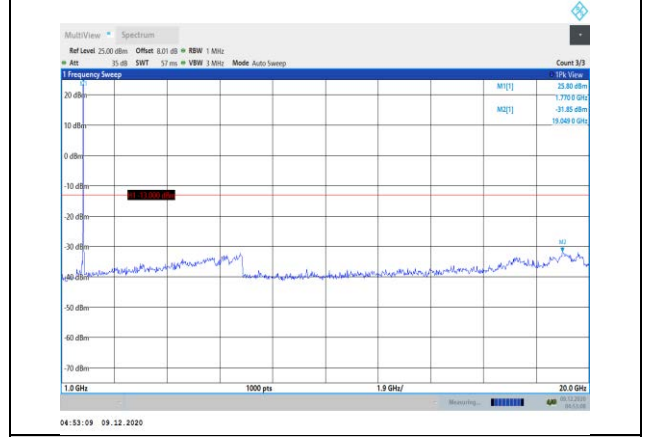

**Band66-15MHz-16QAM-132322-1RB#0-
Range2:1000~20000MHz**

**Band66-15MHz-16QAM-132047-1RB#0-
Range2:1000~20000MHz**

**Band66-15MHz-16QAM-132597-1RB#0-
Range1:30~1000MHz**

**Band66-15MHz-16QAM-132322-1RB#0-
Range1:30~1000MHz**