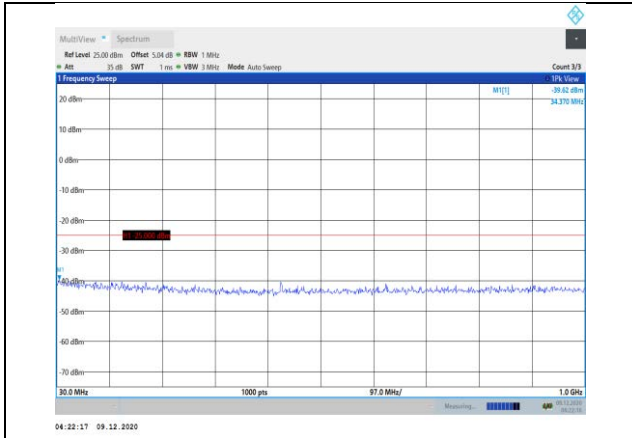

**Band41-15MHz-QPSK-40315-1RB#0-
Range1:30~1000MHz**