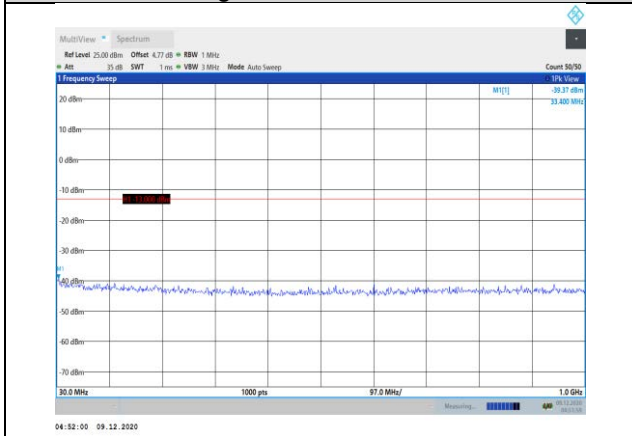

Band66-15MHz-QPSK-132322-1RB#0-Range1:30~1000MHz