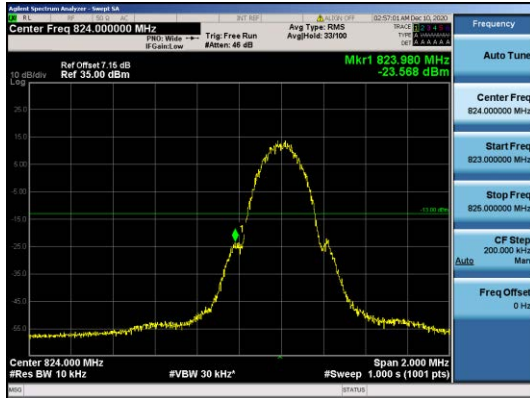

**Band66-20MHz-16QAM-132572-1RB#0-
Range2:1000~20000MHz**

Band Edges

For GSM

Test Band=GSM850

Test Mode=GSM/TM1

Test Channel=LCH

Test Channel=HCH

Test Mode=GSM/TM2

Test Channel=LCH

Test Channel=HCH

Test Band=GSM1900

Test Mode=GSM/TM1

Test Channel=LCH

Test Channel=HCH

Test Mode=GSM/TM2

Test Channel=LCH