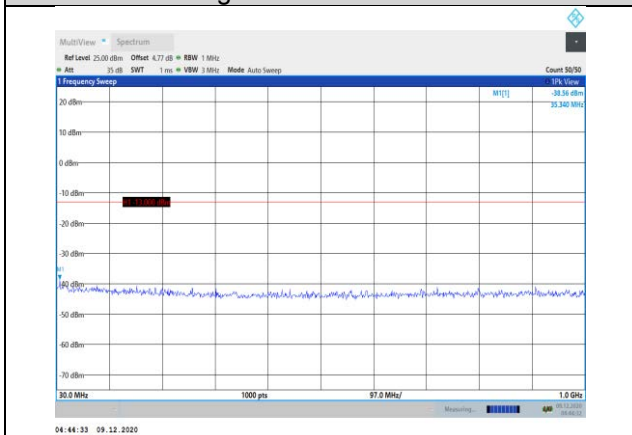

**Band66-5MHz-16QAM-132322-1RB#0-
Range1:30~1000MHz**