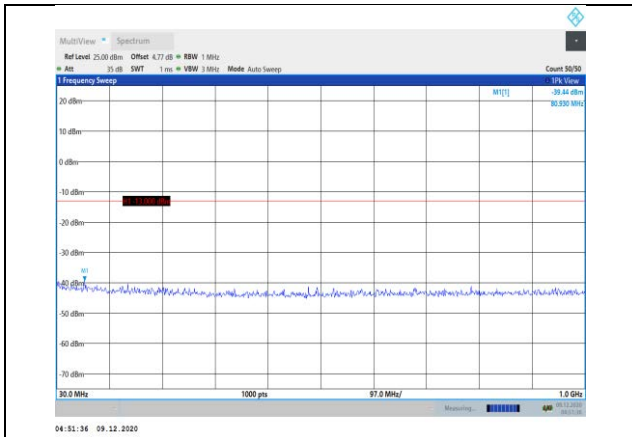

**Band66-15MHz-16QAM-132047-1RB#0-
Range1:30~1000MHz**