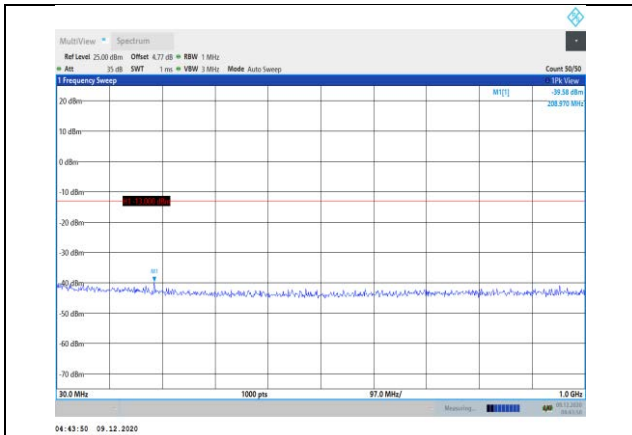

**Band66-5MHz-16QAM-131997-1RB#0-
Range1:30~1000MHz**