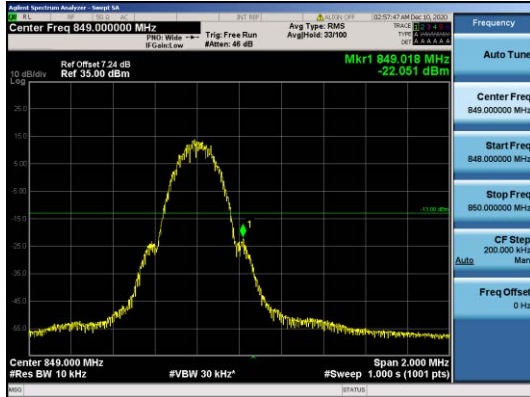

**Band66-20MHz-16QAM-132572-1RB#0-
Range2:1000~20000MHz**

Band Edges

For GSM

Test Band=GSM850

Test Mode=GSM/TM1

Test Channel=LCH

Test Channel=HCH

Test Mode=GSM/TM2

Test Channel=LCH

Test Channel=HCH

Test Band=GSM1900

Test Mode=GSM/TM1

Test Channel=LCH

Test Channel=HCH

Test Mode=GSM/TM2

Test Channel=LCH