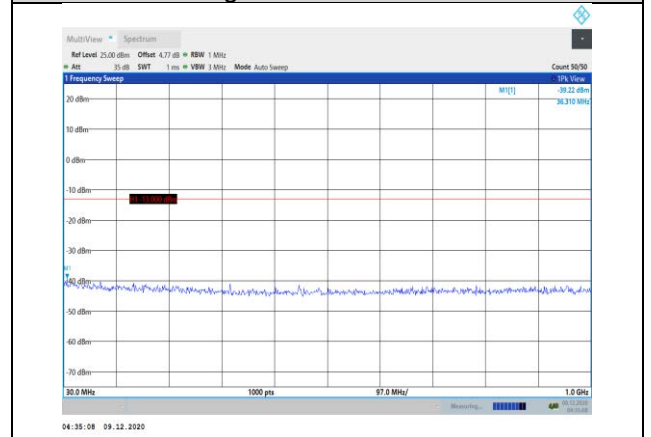

Band66-1.4MHz-16QAM-132665-1RB#0-
Range1:30~1000MHz