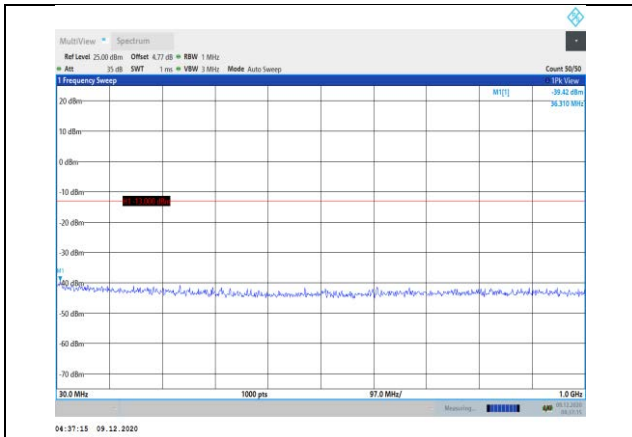

**Band66-3MHz-QPSK-131987-1RB#0-
Range1:30~1000MHz**