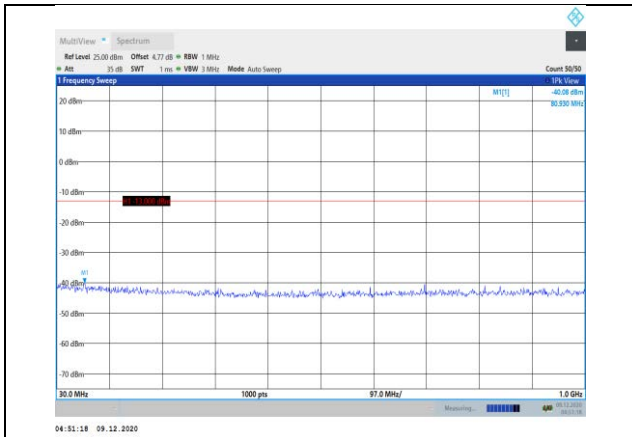

Band66-15MHz-QPSK-132047-1RB#0-Range1:30~1000MHz