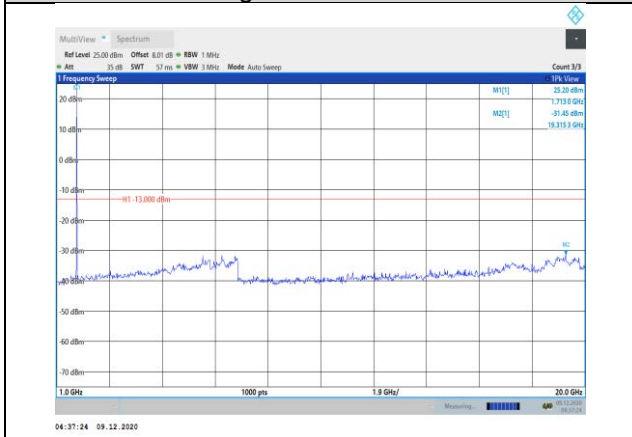

**Band66-3MHz-QPSK-131987-1RB#0-
Range2:1000~20000MHz**