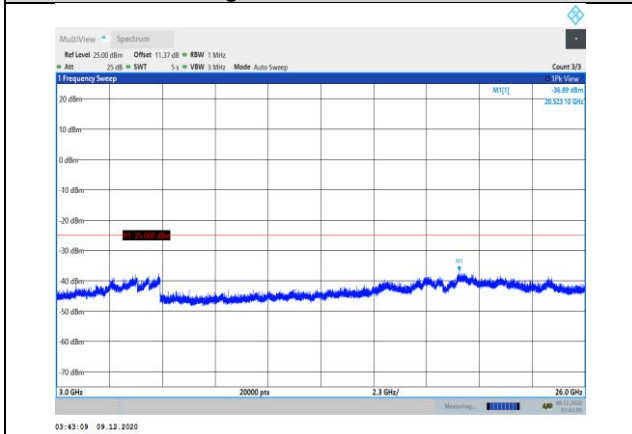

**Band38-5MHz-16QAM-38000-1RB#0-
Range2:1000~3000MHz**

**Band38-5MHz-16QAM-38000-1RB#0-
Range3:3000~26000MHz**