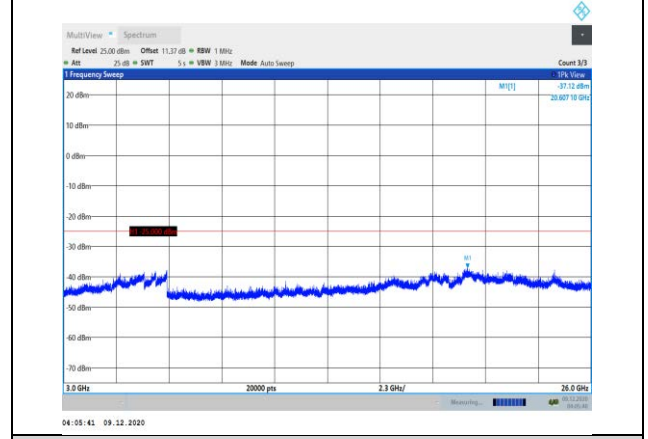

Band38-15MHz-16QAM-38000-1RB#0-Range1:30~1000MHz

Band38-15MHz-16QAM-38175-1RB#0-Range1:30~1000MHz

Band38-15MHz-16QAM-38000-1RB#0-Range2:1000~3000MHz

Band38-15MHz-16QAM-38175-1RB#0-Range2:1000~3000MHz

Band38-15MHz-16QAM-38000-1RB#0-Range3:3000~26000MHz