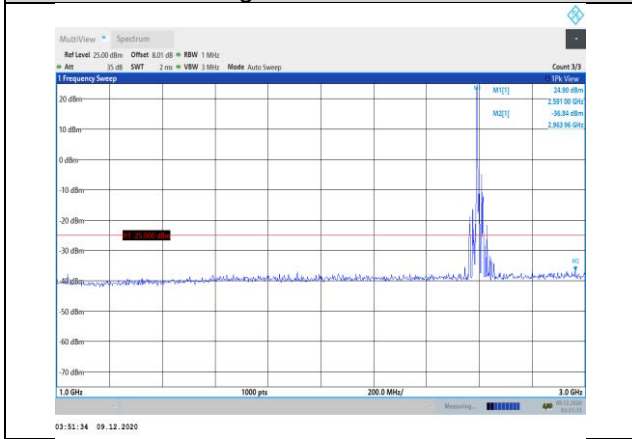

Band38-10MHz-16QAM-38000-1RB#0-Range1:30~1000MHz

Band38-10MHz-16QAM-38000-1RB#0-Range2:1000~3000MHz