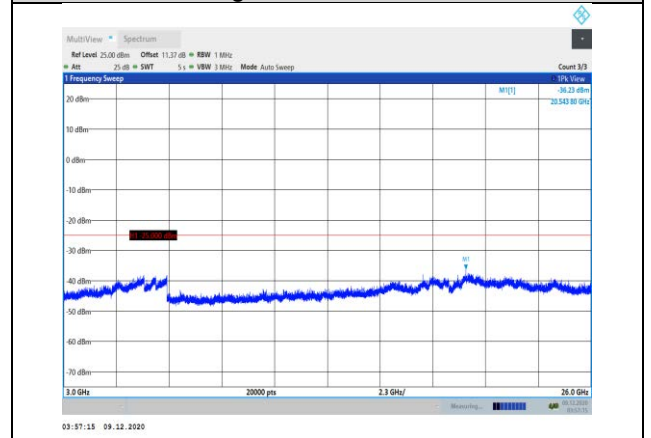

Band38-10MHz-16QAM-38000-1RB#0-Range1:30~1000MHz

Band38-10MHz-16QAM-38200-1RB#0-Range1:30~1000MHz

Band38-10MHz-16QAM-38000-1RB#0-Range2:1000~3000MHz

Band38-10MHz-16QAM-38200-1RB#0-Range2:1000~3000MHz

Band38-10MHz-16QAM-38000-1RB#0-Range3:3000~26000MHz