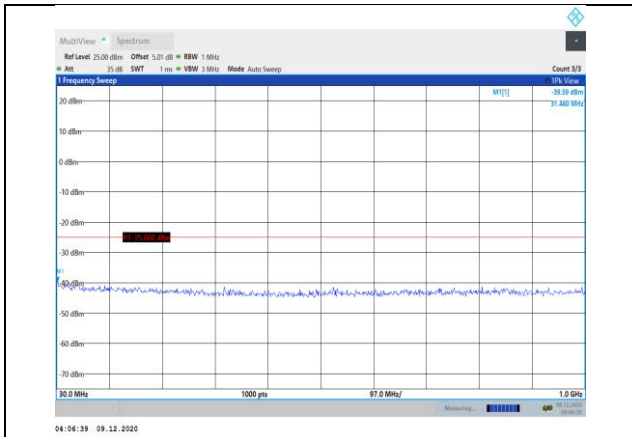

Band38-15MHz-16QAM-38000-1RB#0-Range3:3000~26000MHz

**Band38-20MHz-QPSK-37850-1RB#0-
Range1:30~1000MHz**