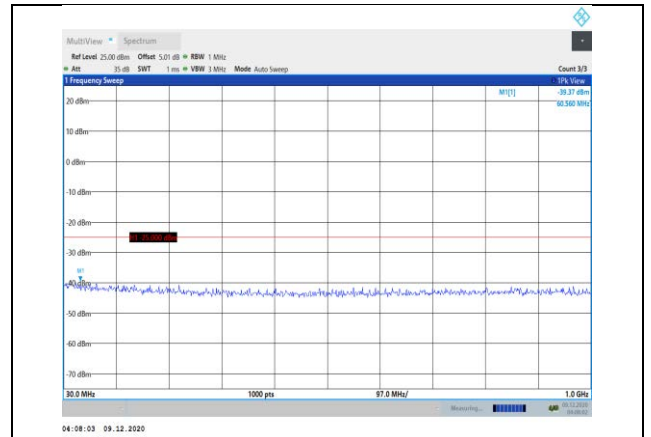

Band38-15MHz-16QAM-38175-1RB#0-Range3:3000~26000MHz

**Band38-20MHz-QPSK-38000-1RB#0-
Range1:30~1000MHz**