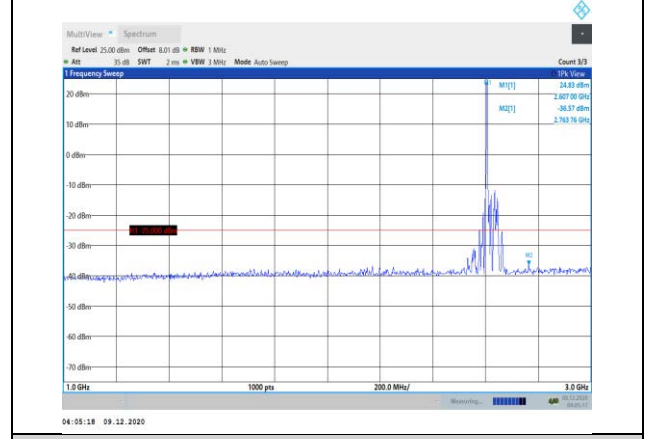

Band38-15MHz-16QAM-38175-1RB#0-Range1:30~1000MHz

Band38-15MHz-16QAM-38175-1RB#0-Range2:1000~3000MHz