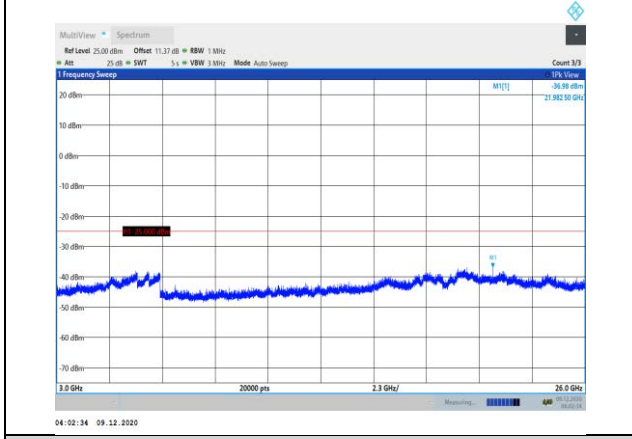

Band38-15MHz-16QAM-38000-1RB#0-Range1:30~1000MHz

Band38-15MHz-16QAM-38175-1RB#0-Range1:30~1000MHz

Band38-15MHz-16QAM-38000-1RB#0-Range2:1000~3000MHz

Band38-15MHz-16QAM-38175-1RB#0-Range2:1000~3000MHz

Band38-15MHz-16QAM-38000-1RB#0-Range3:3000~26000MHz