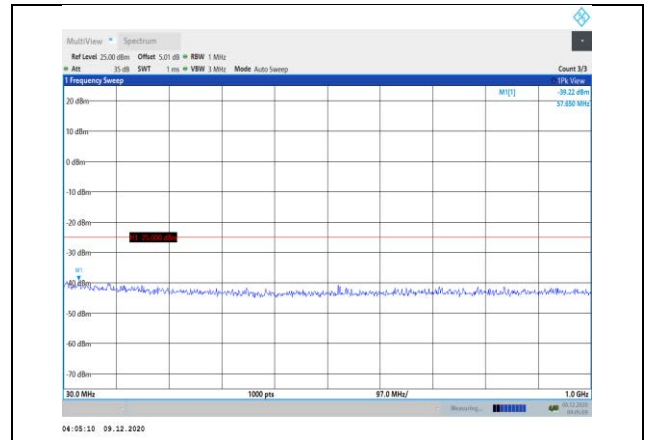

Band38-15MHz-16QAM-37825-1RB#0-Range3:3000~26000MHz

Band38-15MHz-16QAM-38175-1RB#0-Range1:30~1000MHz