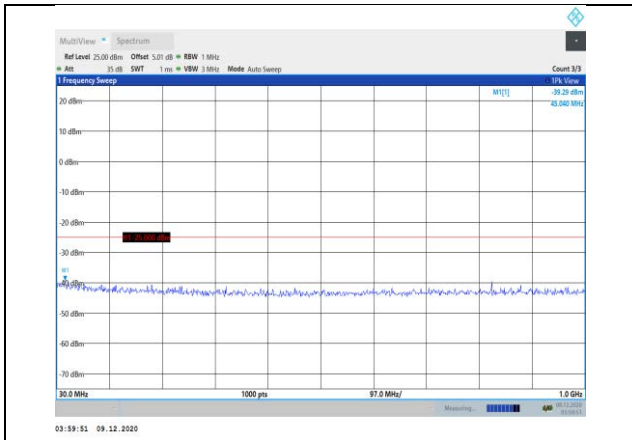

Band38-10MHz-16QAM-38000-1RB#0-Range3:3000~26000MHz

**Band38-15MHz-QPSK-37825-1RB#0-
Range1:30~1000MHz**