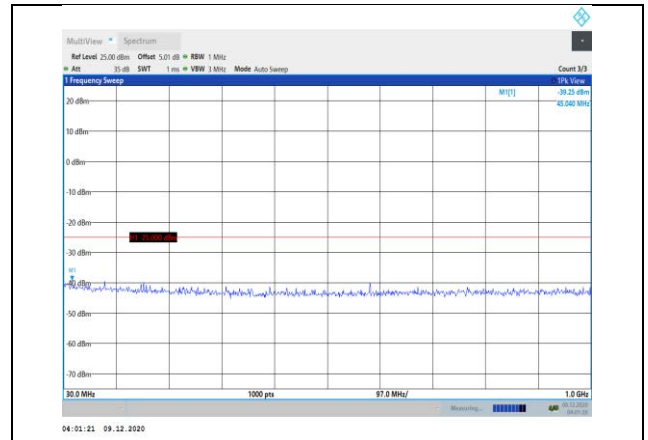

Band38-10MHz-16QAM-38200-1RB#0-Range3:3000~26000MHz

**Band38-15MHz-QPSK-38000-1RB#0-
Range1:30~1000MHz**