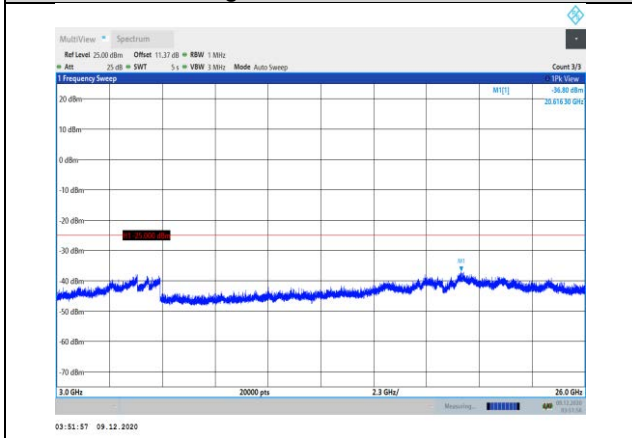

Band38-10MHz-16QAM-38000-1RB#0-Range1:30~1000MHz

Band38-10MHz-16QAM-38200-1RB#0-Range1:30~1000MHz

Band38-10MHz-16QAM-38000-1RB#0-Range2:1000~3000MHz

Band38-10MHz-16QAM-38200-1RB#0-Range2:1000~3000MHz

Band38-10MHz-16QAM-38000-1RB#0-Range3:3000~26000MHz