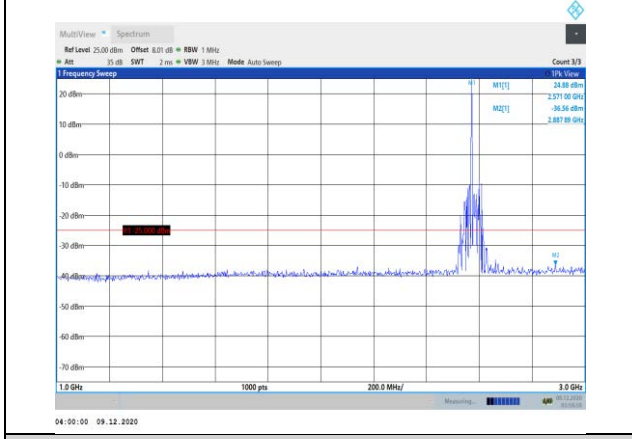

**Band38-15MHz-QPSK-37825-1RB#0-
Range1:30~1000MHz**

**Band38-15MHz-QPSK-37825-1RB#0-
Range2:1000~3000MHz**