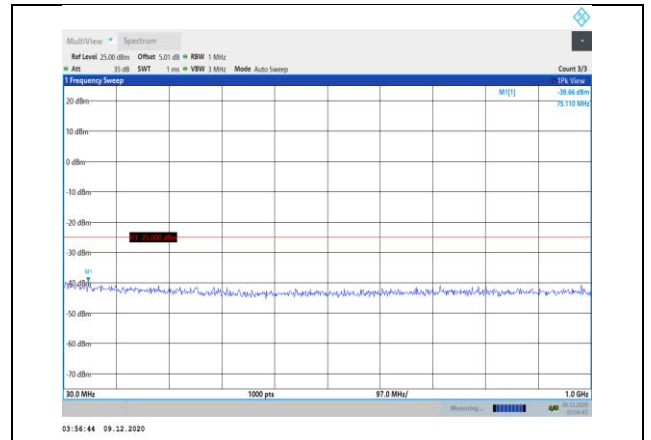

Band38-10MHz-16QAM-37800-1RB#0-Range3:3000~26000MHz

Band38-10MHz-16QAM-38200-1RB#0-Range1:30~1000MHz