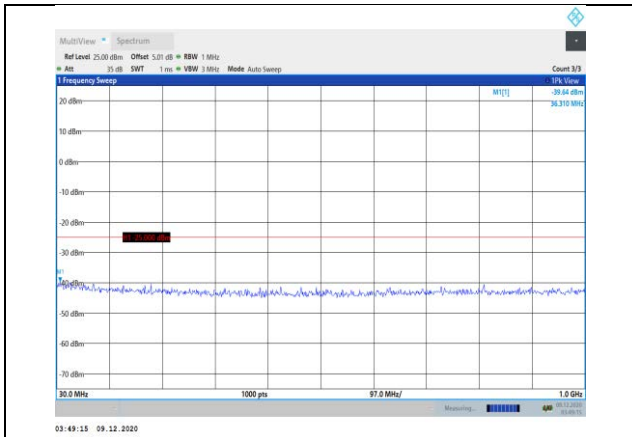

**Band38-5MHz-16QAM-38000-1RB#0-
Range3:3000~26000MHz**

**Band38-10MHz-QPSK-37800-1RB#0-
Range1:30~1000MHz**