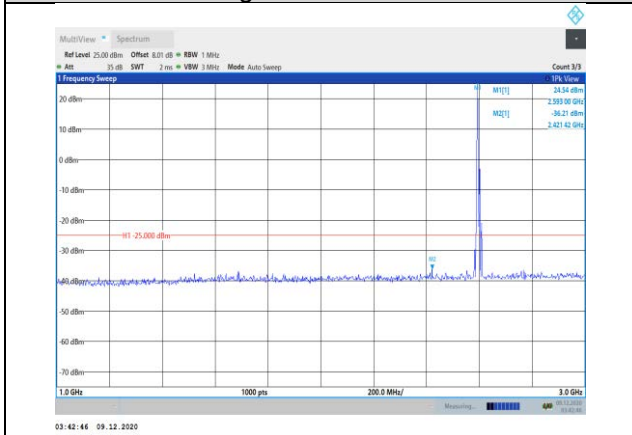

**Band38-5MHz-16QAM-38000-1RB#0-
Range1:30~1000MHz**

**Band38-5MHz-16QAM-38000-1RB#0-
Range2:1000~3000MHz**