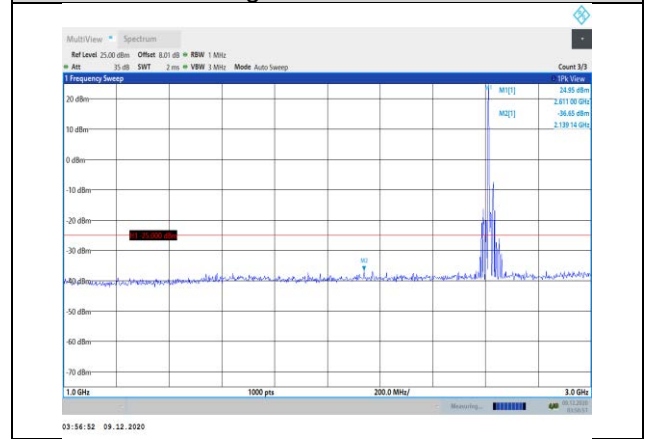

Band38-10MHz-16QAM-38200-1RB#0-Range1:30~1000MHz

Band38-10MHz-16QAM-38200-1RB#0-Range2:1000~3000MHz