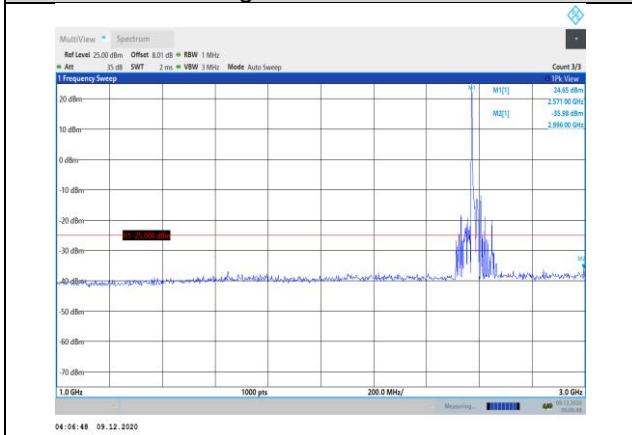

**Band38-20MHz-QPSK-37850-1RB#0-
Range1:30~1000MHz**

**Band38-20MHz-QPSK-37850-1RB#0-
Range2:1000~3000MHz**