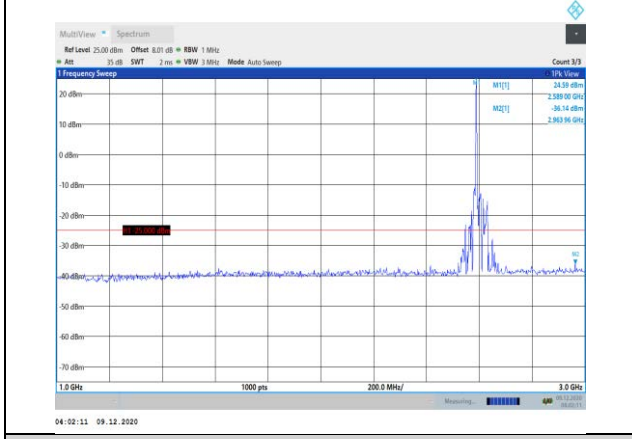

Band38-15MHz-16QAM-38000-1RB#0-Range1:30~1000MHz

Band38-15MHz-16QAM-38000-1RB#0-Range2:1000~3000MHz