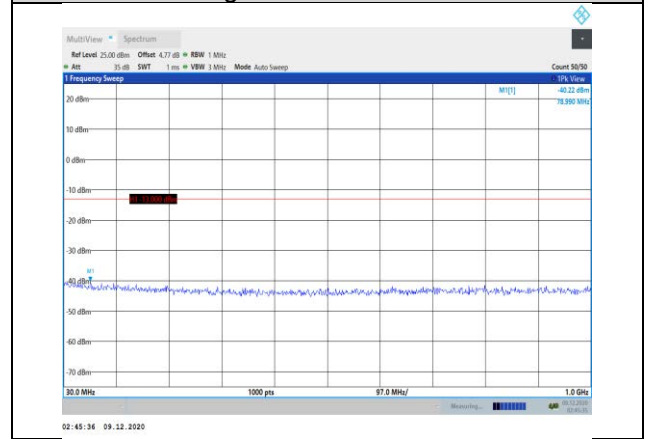

**Band4-15MHz-16QAM-20175-1RB#0-
Range2:1000~20000MHz**

**Band4-15MHz-16QAM-20325-1RB#0-
Range1:30~1000MHz**