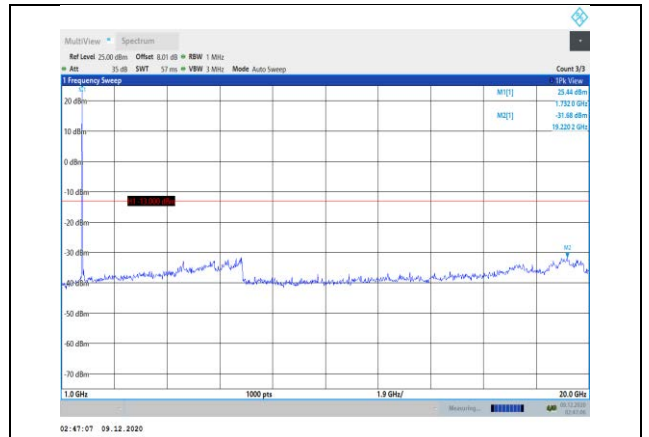

**Band4-15MHz-16QAM-20325-1RB#0-
Range2:1000~20000MHz**

Band4-20MHz-QPSK-20175-1RB#0-Range2:1000~20000MHz