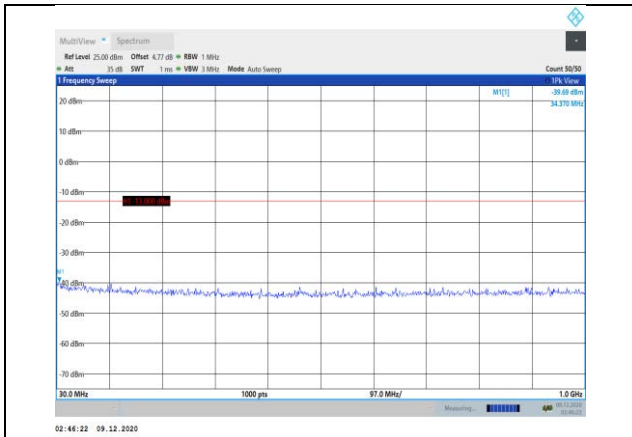

**Band4-15MHz-16QAM-20025-1RB#0-
Range2:1000~20000MHz**

**Band4-15MHz-16QAM-20325-1RB#0-
Range1:30~1000MHz**

**Band4-15MHz-16QAM-20175-1RB#0-
Range1:30~1000MHz**

**Band4-15MHz-16QAM-20325-1RB#0-
Range2:1000~20000MHz**