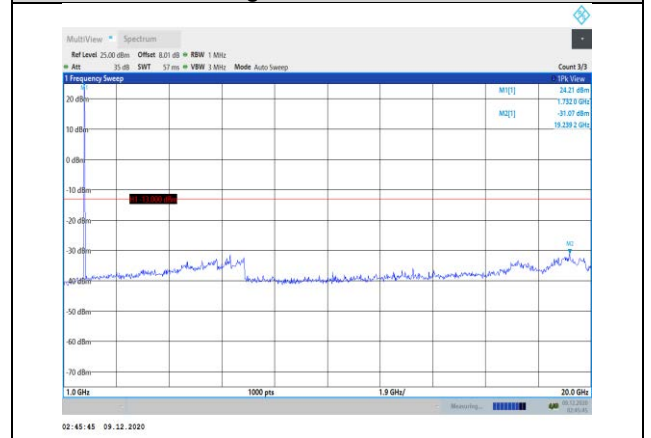

**Band4-15MHz-16QAM-20325-1RB#0-
Range1:30~1000MHz**

**Band4-15MHz-16QAM-20325-1RB#0-
Range2:1000~20000MHz**