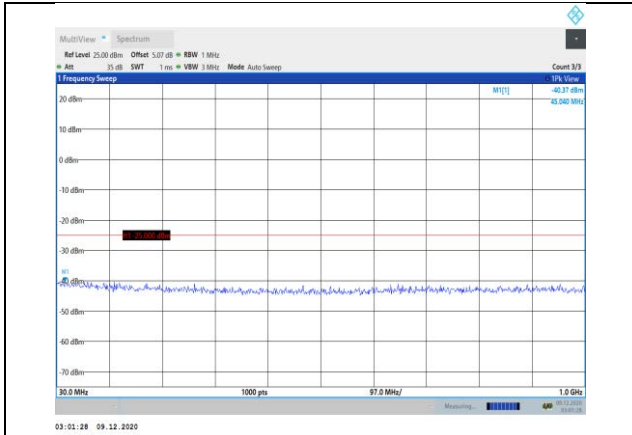

**Band7-15MHz-QPSK-21375-1RB#0-
Range3:3000~26000MHz**

**Band7-15MHz-16QAM-21100-1RB#0-
Range1:30~1000MHz**