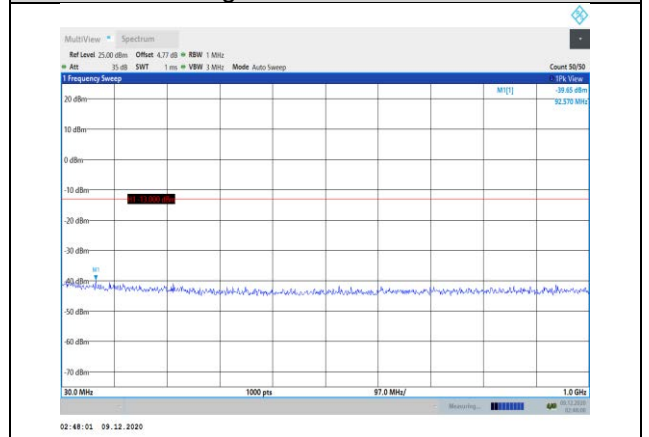

Band4-20MHz-QPSK-20175-1RB#0-Range2:1000~20000MHz

Band4-20MHz-QPSK-20300-1RB#0-Range1:30~1000MHz