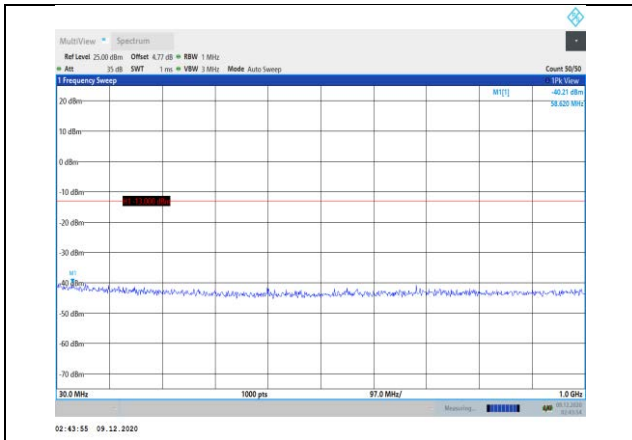

**Band4-15MHz-QPSK-20175-1RB#0-
Range1:30~1000MHz**

**Band4-15MHz-16QAM-20025-1RB#0-
Range1:30~1000MHz**