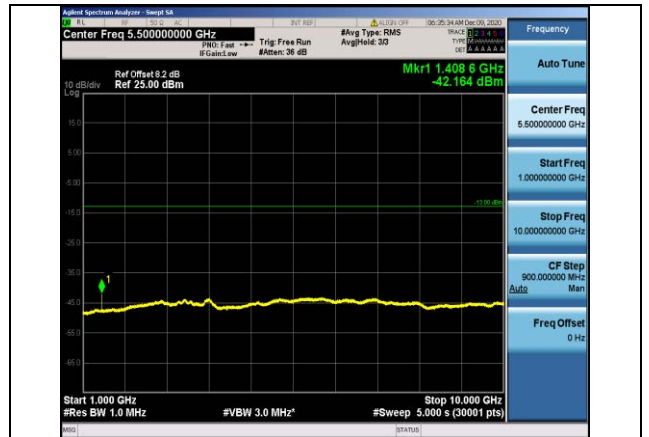

Band13-10MHz-16QAM-23230-1RB#0-Range4:793~805MHz

Band17-5MHz-QPSK-23755-1RB#0-Range2:1000~10000MHz

Band13-10MHz-16QAM-23230-1RB#0-Range2:1000~10000MHz

Band17-5MHz-QPSK-23790-1RB#0-Range1:30~1000MHz

Band17-5MHz-QPSK-23755-1RB#0-Range1:30~1000MHz

Band17-5MHz-QPSK-23790-1RB#0-Range2:1000~10000MHz

Band17-5MHz-QPSK-23825-1RB#0-Range1:30~1000MHz

Band17-5MHz-16QAM-23755-1RB#0-Range2:1000~10000MHz

Band17-5MHz-QPSK-23825-1RB#0-Range2:1000~10000MHz

Band17-5MHz-16QAM-23790-1RB#0-Range1:30~1000MHz