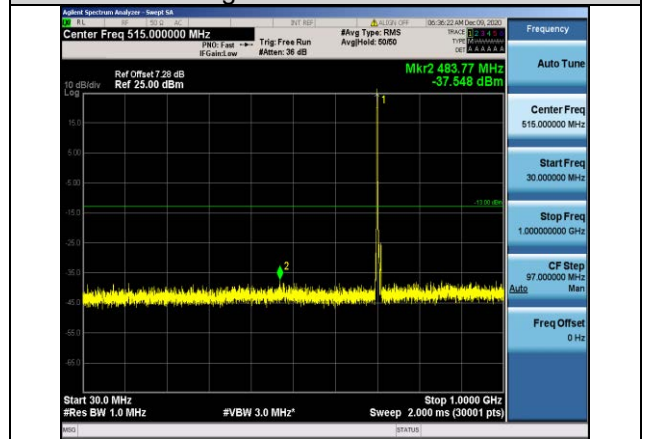

Band17-5MHz-QPSK-23790-1RB#0-Range2:1000~10000MHz

Band17-5MHz-QPSK-23825-1RB#0-Range1:30~1000MHz

Band17-5MHz-16QAM-23755-1RB#0-Range2:1000~10000MHz

Band17-5MHz-QPSK-23825-1RB#0-Range2:1000~10000MHz

Band17-5MHz-16QAM-23790-1RB#0-Range1:30~1000MHz