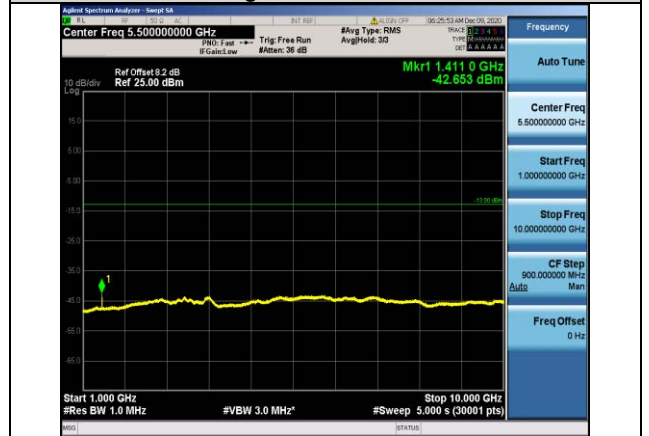

Band17-10MHz-16QAM-23790-1RB#0-
Range1:30~1000MHz

Band17-10MHz-16QAM-23790-1RB#0-
Range2:1000~10000MHz