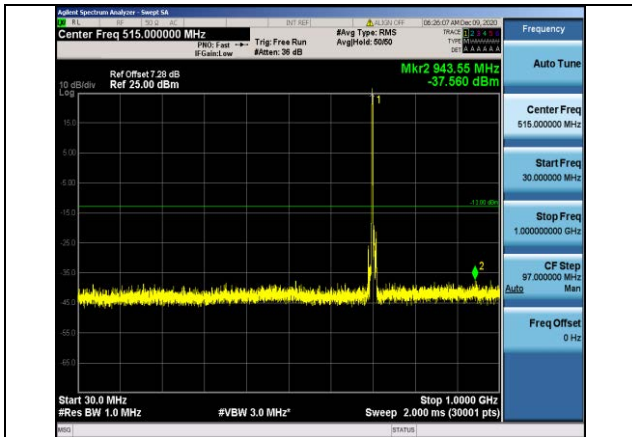

Band17-10MHz-QPSK-23780-1RB#0-Range1:30~1000MHz

Band17-10MHz-QPSK-23800-1RB#0-
Range1:30~1000MHz