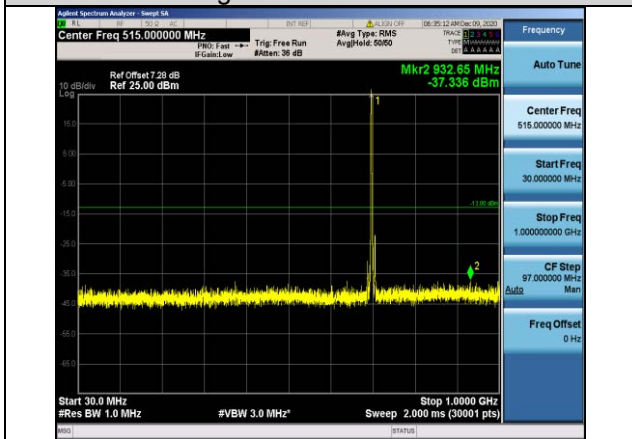

Band17-5MHz-QPSK-23790-1RB#0-Range2:1000~10000MHz

Band17-5MHz-QPSK-23825-1RB#0-Range1:30~1000MHz

Band17-5MHz-16QAM-23755-1RB#0-Range2:1000~10000MHz

Band17-5MHz-QPSK-23825-1RB#0-Range2:1000~10000MHz

Band17-5MHz-16QAM-23790-1RB#0-Range1:30~1000MHz