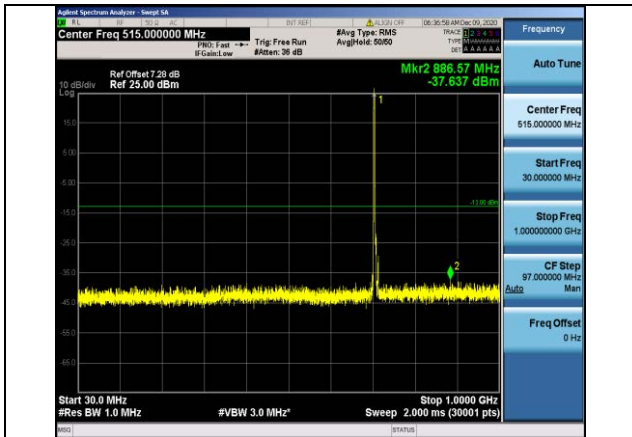

Band17-5MHz-QPSK-23755-1RB#0-Range1:30~1000MHz

Band17-5MHz-QPSK-23825-1RB#0-Range1:30~1000MHz