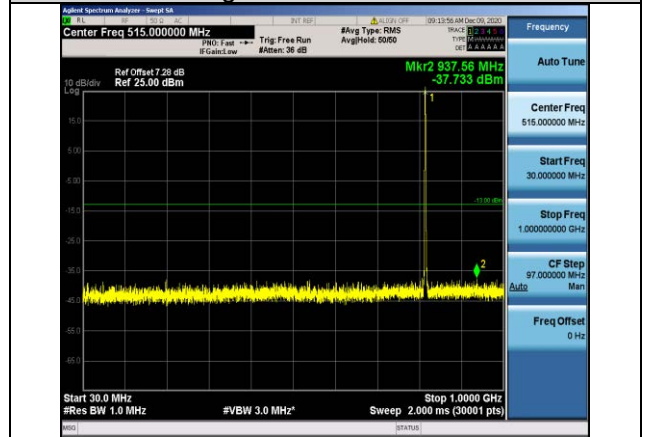

Band26-1.4MHz-QPSK-26697-1RB#0-
Range2:1000~10000MHz

Band26-1.4MHz-QPSK-26740-1RB#0-
Range1:30~1000MHz