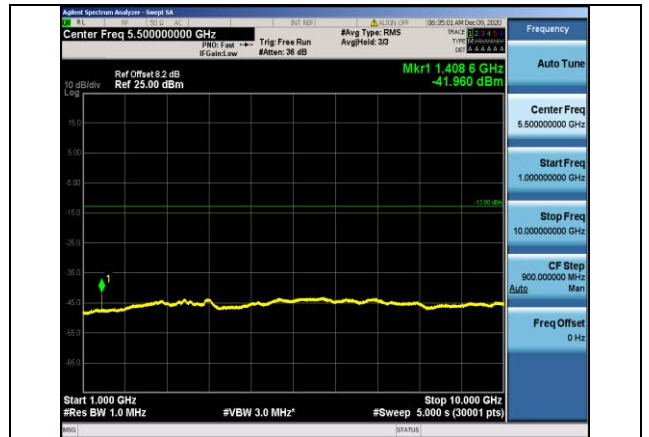

Band13-10MHz-16QAM-23230-1RB#0-Range4:793~805MHz

Band17-5MHz-QPSK-23755-1RB#0-Range2:1000~10000MHz

Band13-10MHz-16QAM-23230-1RB#0-Range2:1000~10000MHz

Band17-5MHz-QPSK-23790-1RB#0-Range1:30~1000MHz

Band17-5MHz-QPSK-23755-1RB#0-Range1:30~1000MHz

Band17-5MHz-QPSK-23790-1RB#0-Range2:1000~10000MHz

Band17-5MHz-QPSK-23825-1RB#0-Range1:30~1000MHz

Band17-5MHz-16QAM-23755-1RB#0-Range2:1000~10000MHz

Band17-5MHz-QPSK-23825-1RB#0-Range2:1000~10000MHz

Band17-5MHz-16QAM-23790-1RB#0-Range1:30~1000MHz