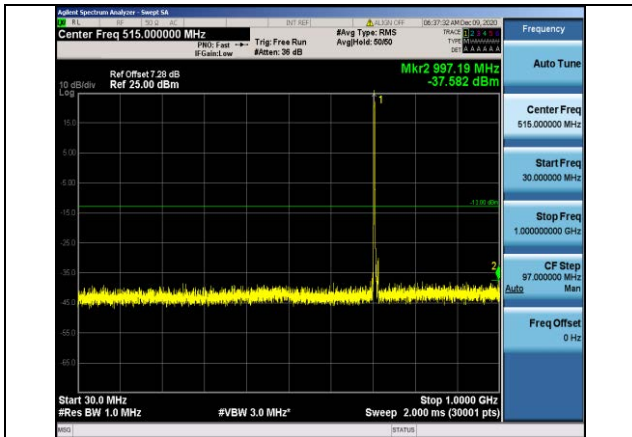

Band17-5MHz-16QAM-23755-1RB#0-Range1:30~1000MHz

Band17-5MHz-16QAM-23825-1RB#0-Range1:30~1000MHz