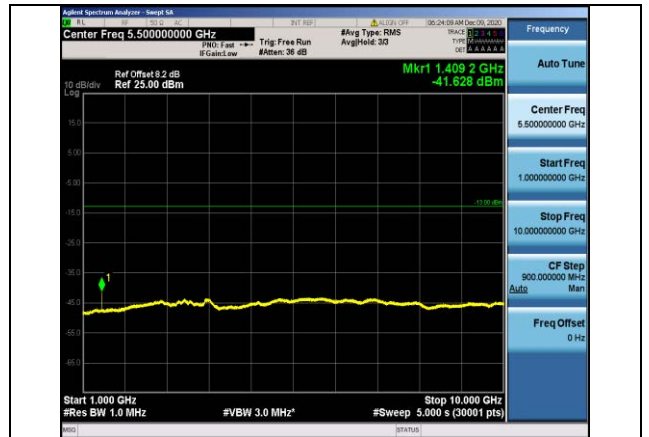

Band17-5MHz-16QAM-23790-1RB#0-Range2:1000~10000MHz

Band17-10MHz-QPSK-23780-1RB#0-Range2:1000~10000MHz