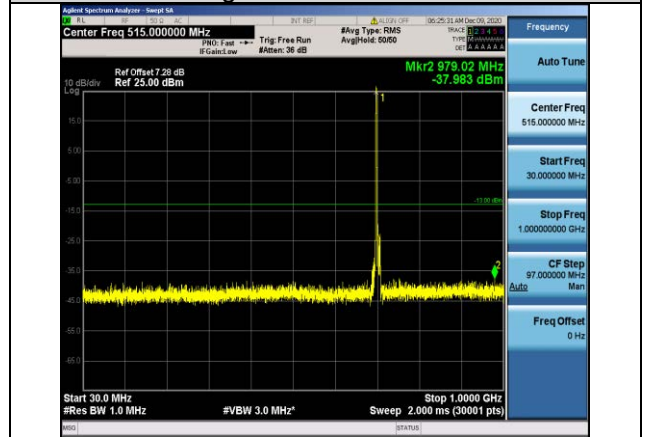

Band17-10MHz-16QAM-23780-1RB#0-
Range2:1000~10000MHz

Band17-10MHz-16QAM-23790-1RB#0-
Range1:30~1000MHz