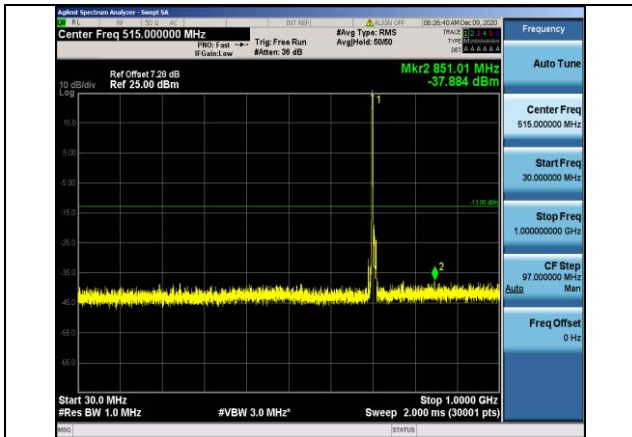

Band17-10MHz-QPSK-23800-1RB#0-
Range2:1000~10000MHz

Band17-10MHz-16QAM-23790-1RB#0-
Range1:30~1000MHz

Band17-10MHz-16QAM-23780-1RB#0-
Range1:30~1000MHz

Band17-10MHz-16QAM-23790-1RB#0-
Range2:1000~10000MHz