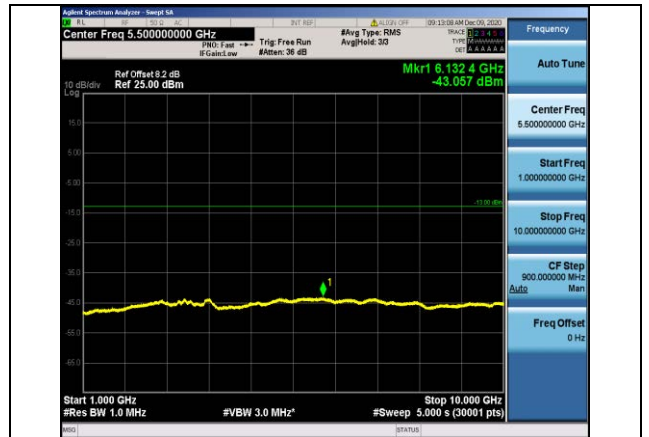

Band17-10MHz-16QAM-23790-1RB#0-
Range2:1000~10000MHz

Band26-1.4MHz-QPSK-26697-1RB#0-
Range2:1000~10000MHz