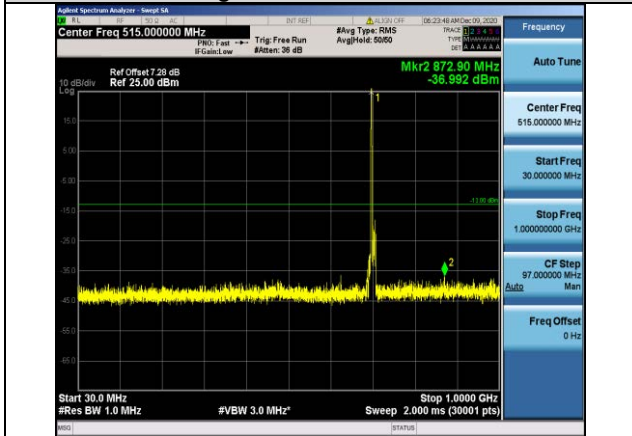

Band17-5MHz-16QAM-23825-1RB#0-Range2:1000~10000MHz

Band17-10MHz-QPSK-23780-1RB#0-Range1:30~1000MHz