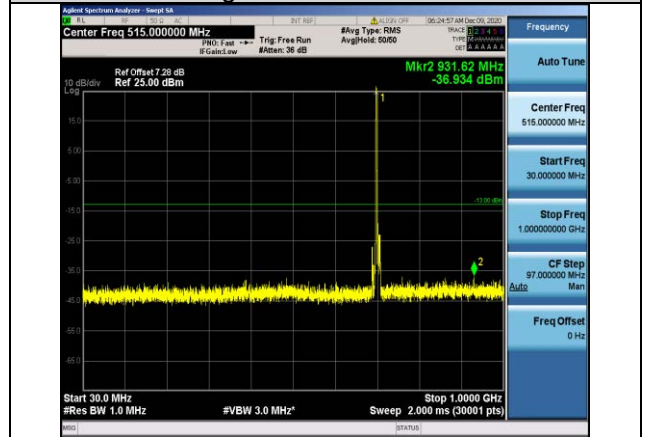

Band17-5MHz-16QAM-23755-1RB#0-Range1:30~1000MHz

Band17-5MHz-16QAM-23790-1RB#0-Range2:1000~10000MHz

Band17-5MHz-16QAM-23825-1RB#0-Range1:30~1000MHz

Band17-10MHz-QPSK-23780-1RB#0-Range2:1000~10000MHz

Band17-5MHz-16QAM-23825-1RB#0-Range2:1000~10000MHz