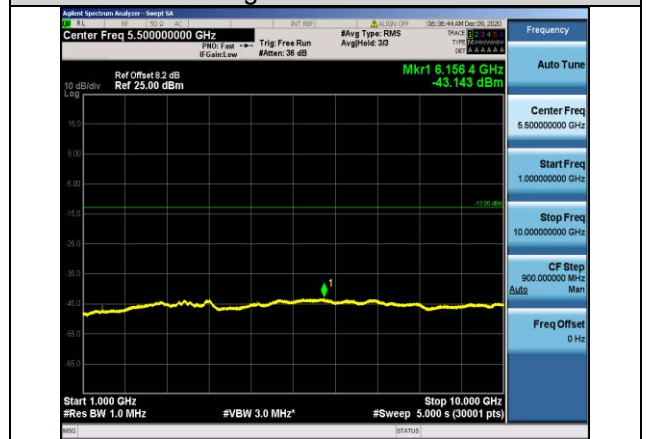

Band17-5MHz-16QAM-23790-1RB#0-Range1:30~1000MHz

Band17-5MHz-16QAM-23790-1RB#0-Range2:1000~10000MHz