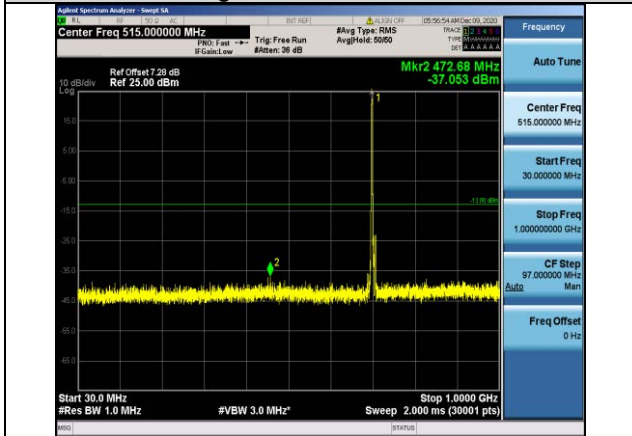

Band12-5MHz-16QAM-23035-1RB#0-
Range2:1000~10000MHz

Band12-5MHz-16QAM-23095-1RB#0-
Range1:30~1000MHz