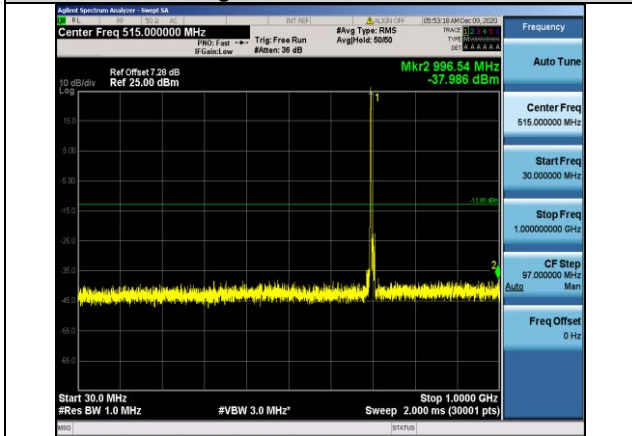

Band12-10MHz-16QAM-23060-1RB#0-
Range2:1000~10000MHz

Band12-10MHz-16QAM-23095-1RB#0-
Range1:30~1000MHz