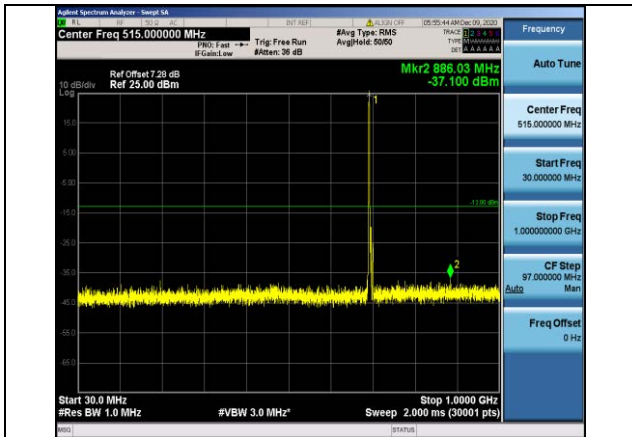

Band12-5MHz-QPSK-23095-1RB#0-Range1:30~1000MHz

Band12-5MHz-16QAM-23035-1RB#0-
Range1:30~1000MHz