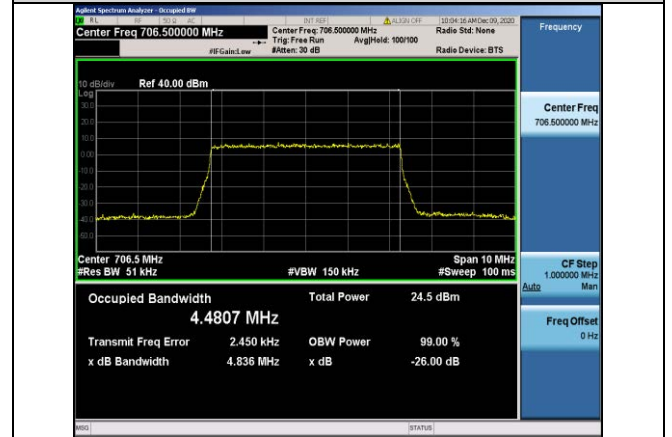

Band13-5MHz-16QAM-23205-25RB#0-4.4711

Band13-10MHz-QPSK-23230-50RB#0-8.9305

Band13-5MHz-16QAM-23230-25RB#0-4.4751

Band13-10MHz-16QAM-23230-50RB#0-8.9222

Band13-5MHz-16QAM-23255-25RB#0-4.4711

Band17-5MHz-QPSK-23755-25RB#0-4.4807