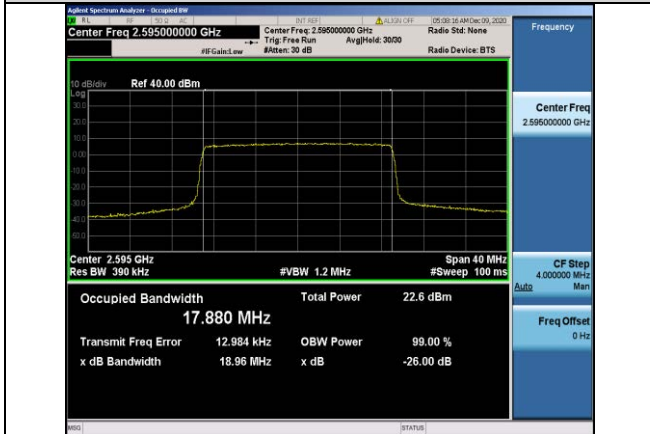

Band38-15MHz-16QAM-38175-75RB#0-13.428

Band38-20MHz-QPSK-38150-100RB#0-17.884

Band38-20MHz-QPSK-37850-100RB#0-17.890

Band38-20MHz-16QAM-37850-100RB#0-17.883

Band38-20MHz-QPSK-38000-100RB#0-17.880

Band38-20MHz-16QAM-38000-100RB#0-17.889