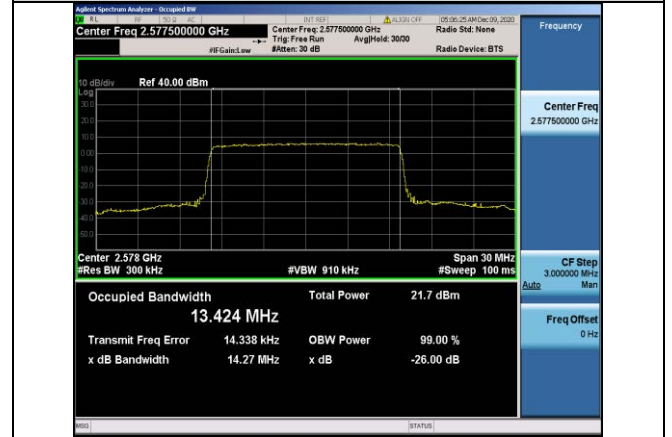

Band38-15MHz-QPSK-38175-75RB#0-13.422

Band38-15MHz-16QAM-37825-75RB#0-13.424