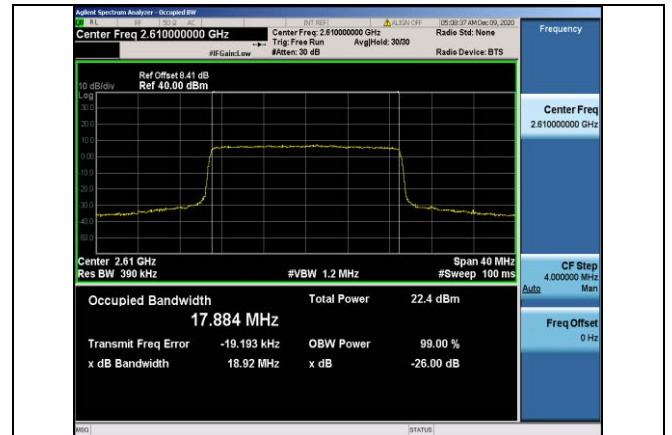

Band38-15MHz-16QAM-38000-75RB#0-13.403

Band38-20MHz-QPSK-38150-100RB#0-17.884