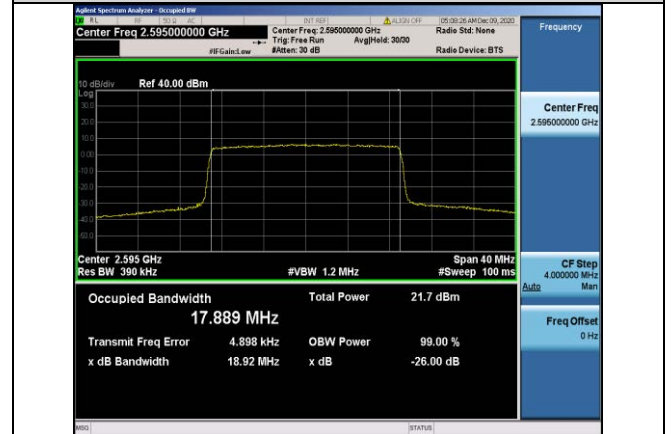

Band38-15MHz-16QAM-38175-75RB#0-13.428

Band38-20MHz-QPSK-38150-100RB#0-17.884

Band38-20MHz-QPSK-37850-100RB#0-17.890

Band38-20MHz-16QAM-37850-100RB#0-17.883

Band38-20MHz-QPSK-38000-100RB#0-17.880

Band38-20MHz-16QAM-38000-100RB#0-17.889