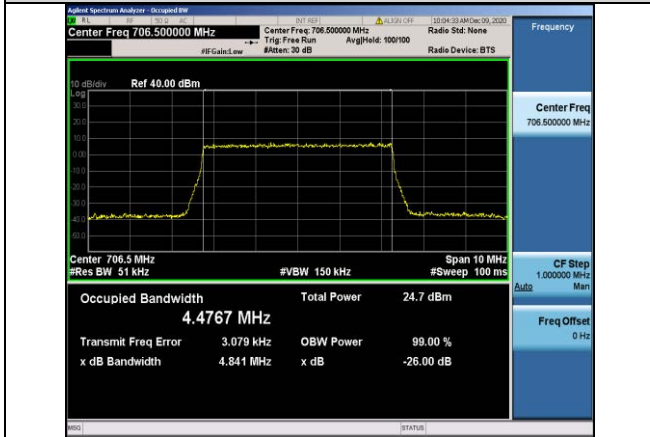

Band17-5MHz-QPSK-23790-25RB#0-4.4620

Band17-5MHz-16QAM-23790-25RB#0-4.4668

Band17-5MHz-QPSK-23825-25RB#0-4.4685

Band17-5MHz-16QAM-23825-25RB#0-4.4661

Band17-5MHz-16QAM-23755-25RB#0-4.4767

Band17-10MHz-QPSK-23780-50RB#0-8.9200