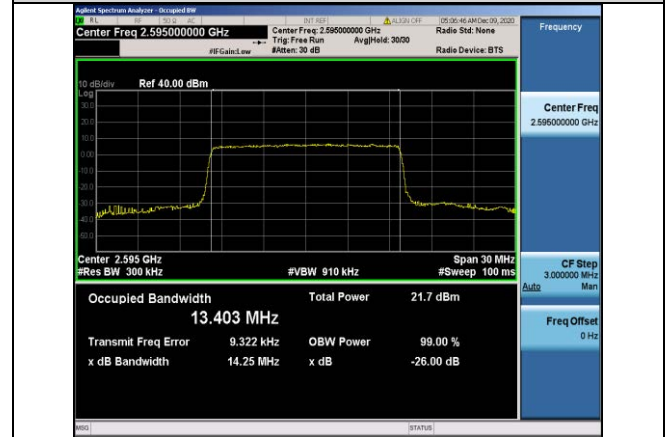

Band38-10MHz-16QAM-38200-50RB#0-8.9431

Band38-15MHz-QPSK-38175-75RB#0-13.422

Band38-15MHz-QPSK-37825-75RB#0-13.452

Band38-15MHz-16QAM-37825-75RB#0-13.424

Band38-15MHz-QPSK-38000-75RB#0-13.410

Band38-15MHz-16QAM-38000-75RB#0-13.403