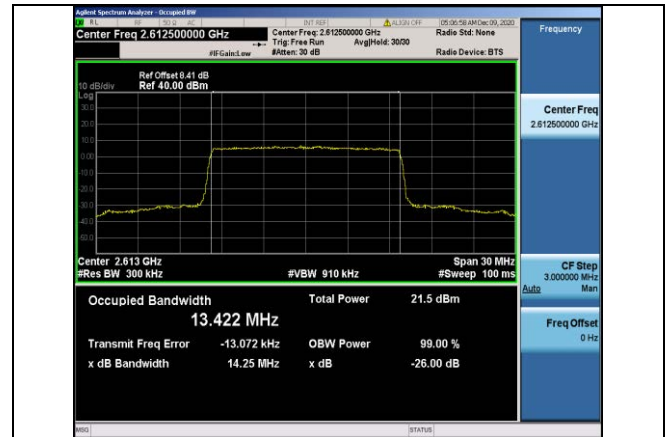

Band38-10MHz-16QAM-38000-50RB#0-8.9576

Band38-15MHz-QPSK-38175-75RB#0-13.422