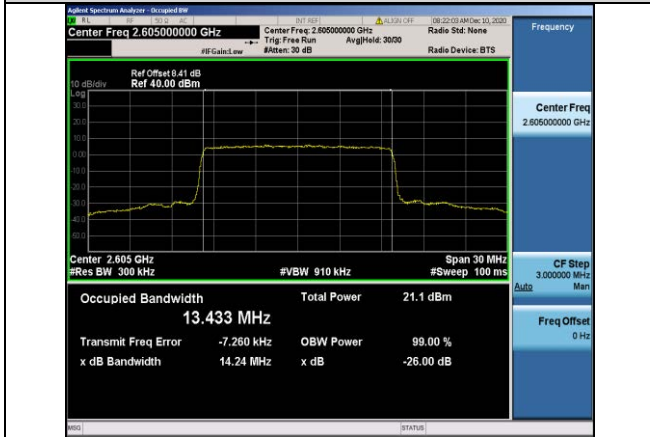

Band41-10MHz-16QAM-41190-50RB#0-8.9614

Band41-15MHz-QPSK-41165-75RB#0-13.426

Band41-15MHz-QPSK-40315-75RB#0-13.424

Band41-15MHz-16QAM-40315-75RB#0-13.415

Band41-15MHz-QPSK-40740-75RB#0-13.433

Band41-15MHz-16QAM-40740-75RB#0-13.434