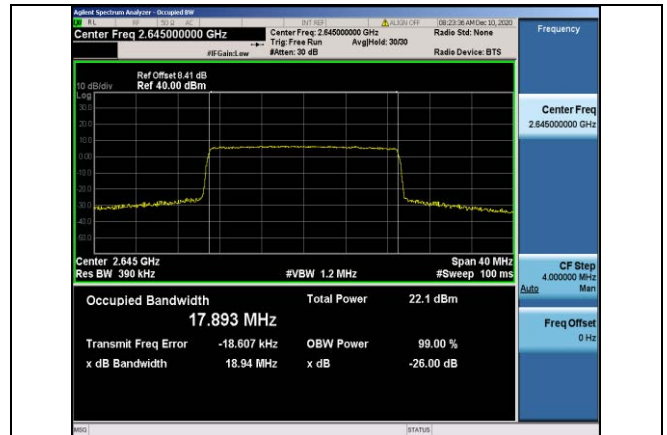

Band41-15MHz-16QAM-40740-75RB#0-13.434

Band41-20MHz-QPSK-41140-100RB#0-17.893