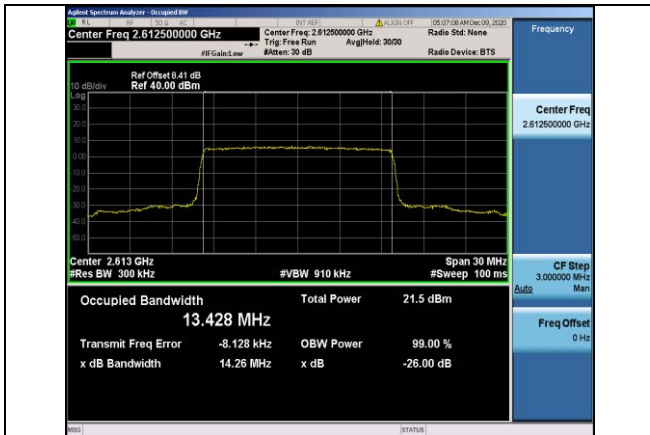

Band38-10MHz-16QAM-38200-50RB#0-8.9431

Band38-15MHz-QPSK-38175-75RB#0-13.422

Band38-15MHz-QPSK-37825-75RB#0-13.452

Band38-15MHz-16QAM-37825-75RB#0-13.424

Band38-15MHz-QPSK-38000-75RB#0-13.410

Band38-15MHz-16QAM-38000-75RB#0-13.403