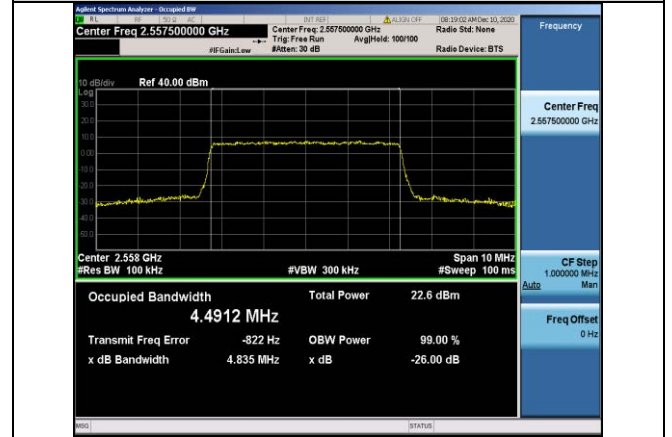

Band41-5MHz-QPSK-41215-25RB#0-4.4908

Band41-5MHz-16QAM-40265-25RB#0-4.4912