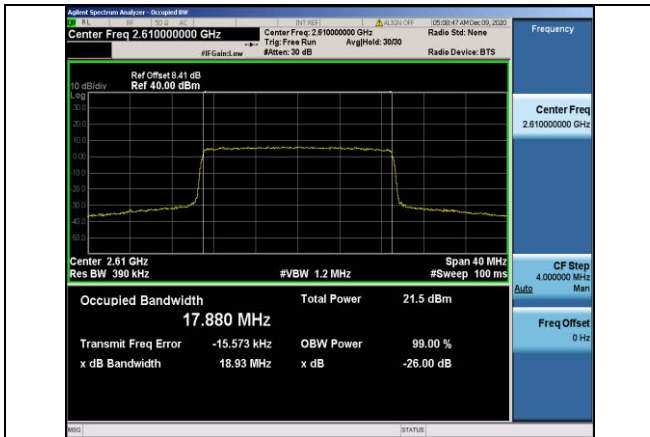

Band38-15MHz-16QAM-38175-75RB#0-13.428

Band38-20MHz-QPSK-38150-100RB#0-17.884

Band38-20MHz-QPSK-37850-100RB#0-17.890

Band38-20MHz-16QAM-37850-100RB#0-17.883

Band38-20MHz-QPSK-38000-100RB#0-17.880

Band38-20MHz-16QAM-38000-100RB#0-17.889