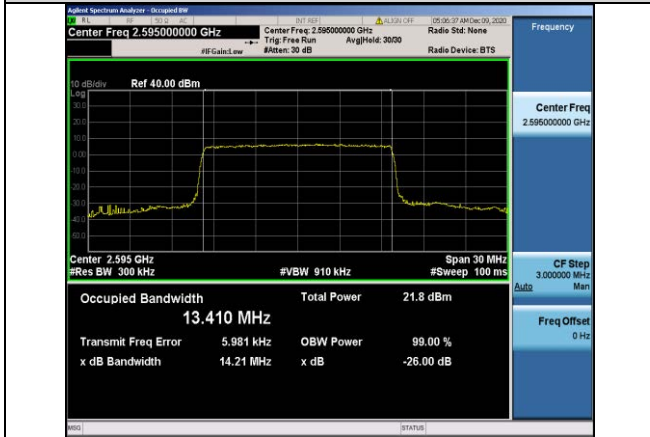

Band38-10MHz-16QAM-38200-50RB#0-8.9431

Band38-15MHz-QPSK-38175-75RB#0-13.422

Band38-15MHz-QPSK-37825-75RB#0-13.452

Band38-15MHz-16QAM-37825-75RB#0-13.424

Band38-15MHz-QPSK-38000-75RB#0-13.410

Band38-15MHz-16QAM-38000-75RB#0-13.403