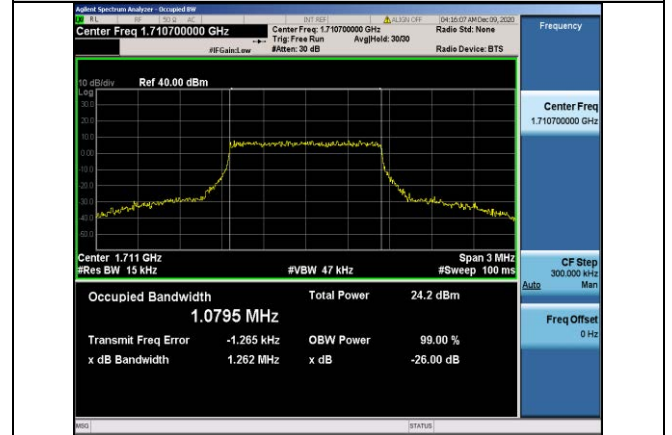

Band66-1.4MHz-QPSK-132665-6RB#0-1.0802

Band66-1.4MHz-16QAM-131979-6RB#0-1.0795