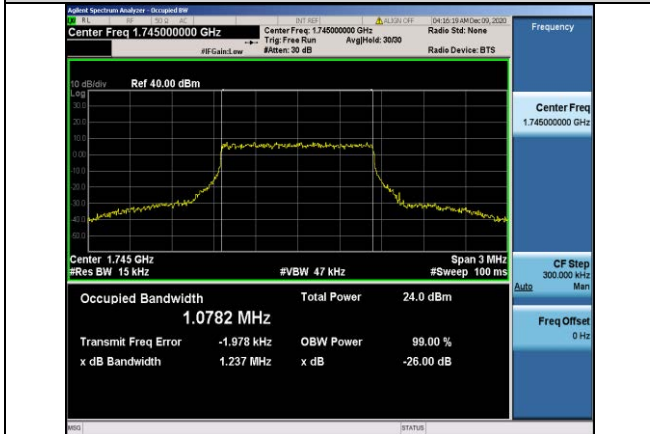

Band41-20MHz-16QAM-41140-100RB#0-17.889

Band66-1.4MHz-QPSK-132665-6RB#0-1.0802

Band66-1.4MHz-QPSK-131979-6RB#0-1.0784

Band66-1.4MHz-16QAM-131979-6RB#0-1.0795

Band66-1.4MHz-QPSK-132322-6RB#0-1.0782

Band66-1.4MHz-16QAM-132322-6RB#0-1.0774