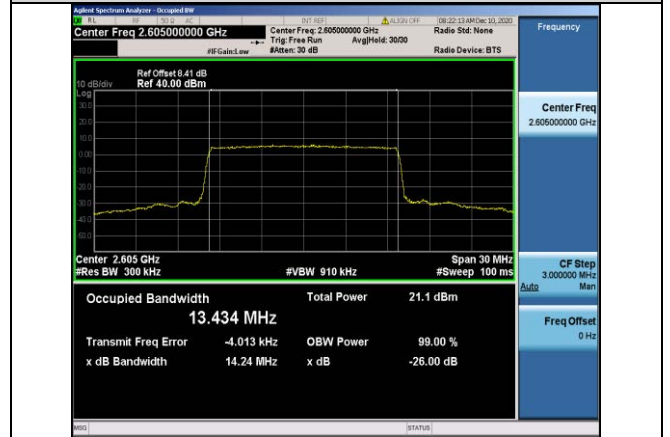

Band41-10MHz-16QAM-41190-50RB#0-8.9614

Band41-15MHz-QPSK-41165-75RB#0-13.426

Band41-15MHz-QPSK-40315-75RB#0-13.424

Band41-15MHz-16QAM-40315-75RB#0-13.415

Band41-15MHz-QPSK-40740-75RB#0-13.433

Band41-15MHz-16QAM-40740-75RB#0-13.434