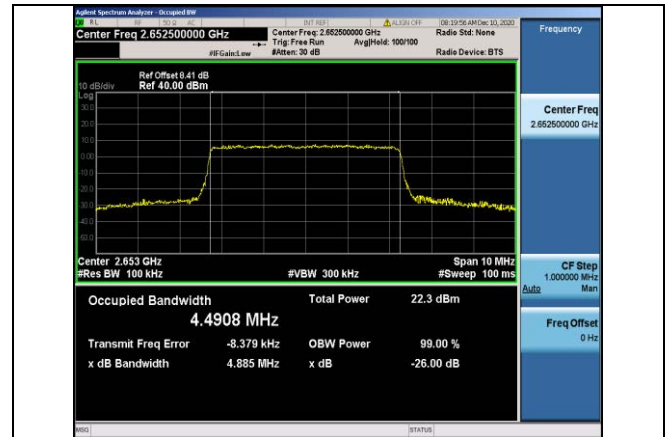

Band38-20MHz-16QAM-38000-100RB#0-17.889

Band41-5MHz-QPSK-41215-25RB#0-4.4908