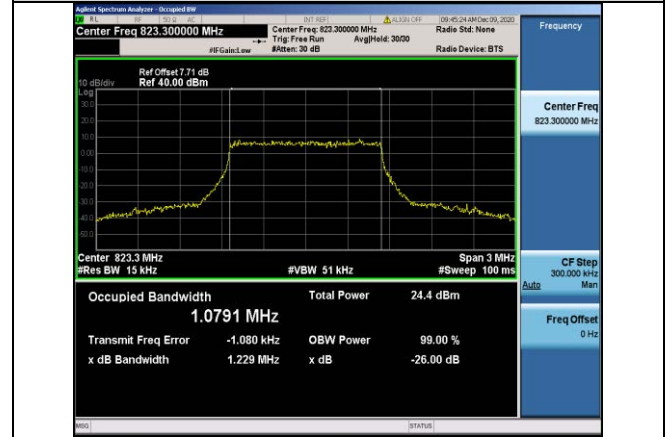

Band26-1.4MHz-16QAM-26740-6RB#0-1.0793

Band26-1.4MHz-16QAM-26783-6RB#0-1.0791