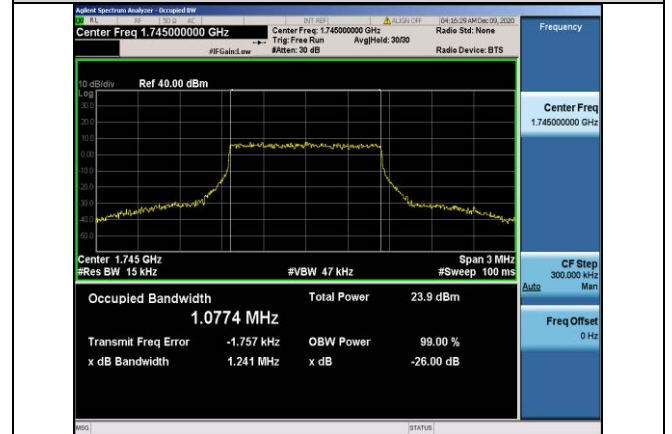

Band41-20MHz-16QAM-41140-100RB#0-17.889

Band66-1.4MHz-QPSK-132665-6RB#0-1.0802

Band66-1.4MHz-QPSK-131979-6RB#0-1.0784

Band66-1.4MHz-16QAM-131979-6RB#0-1.0795

Band66-1.4MHz-QPSK-132322-6RB#0-1.0782

Band66-1.4MHz-16QAM-132322-6RB#0-1.0774