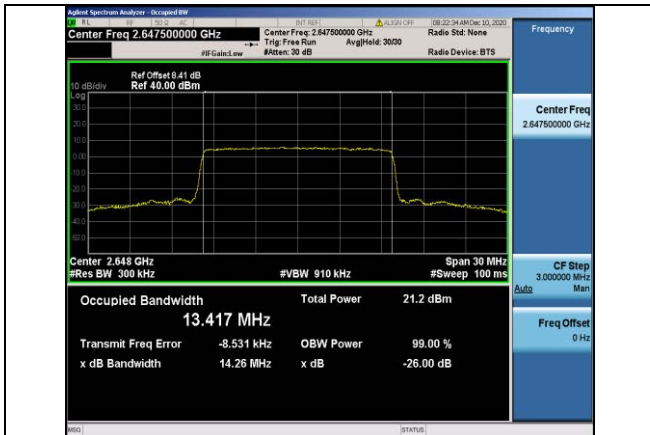

Band41-10MHz-16QAM-41190-50RB#0-8.9614

Band41-15MHz-QPSK-41165-75RB#0-13.426

Band41-15MHz-QPSK-40315-75RB#0-13.424

Band41-15MHz-16QAM-40315-75RB#0-13.415

Band41-15MHz-QPSK-40740-75RB#0-13.433

Band41-15MHz-16QAM-40740-75RB#0-13.434