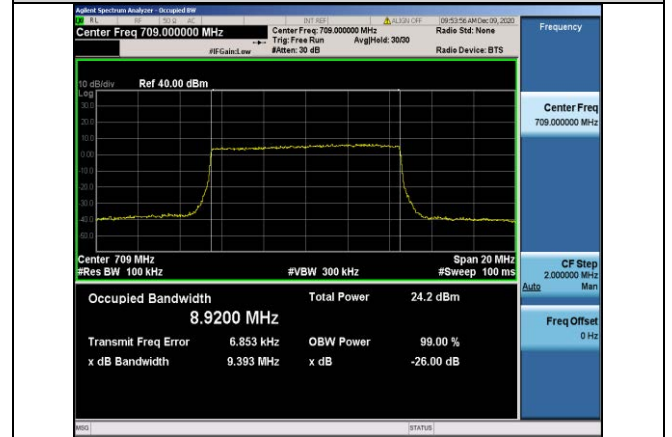

Band17-5MHz-QPSK-23790-25RB#0-4.4620

Band17-5MHz-16QAM-23790-25RB#0-4.4668

Band17-5MHz-QPSK-23825-25RB#0-4.4685

Band17-5MHz-16QAM-23825-25RB#0-4.4661

Band17-5MHz-16QAM-23755-25RB#0-4.4767

Band17-10MHz-QPSK-23780-50RB#0-8.9200