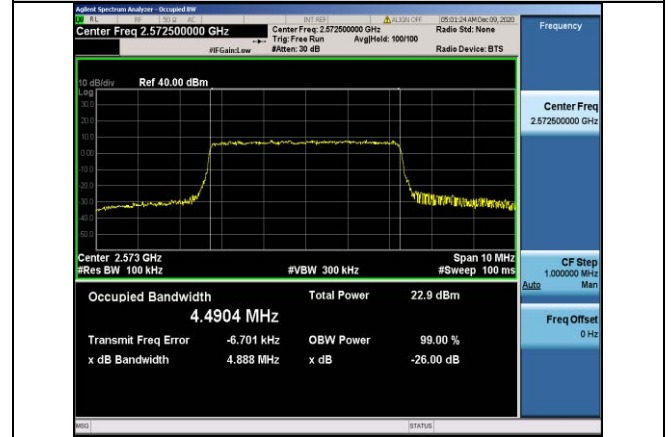

Band38-5MHz-QPSK-38225-25RB#0-4.4869

Band38-5MHz-16QAM-37775-25RB#0-4.4904