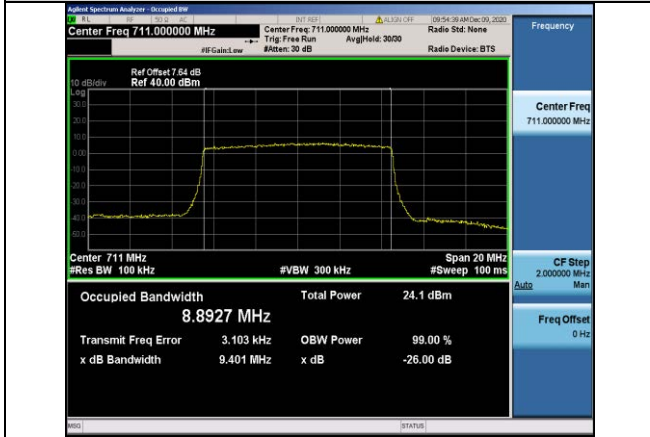

Band17-10MHz-QPSK-23790-50RB#0-8.8928

Band17-10MHz-QPSK-23800-50RB#0-8.8927