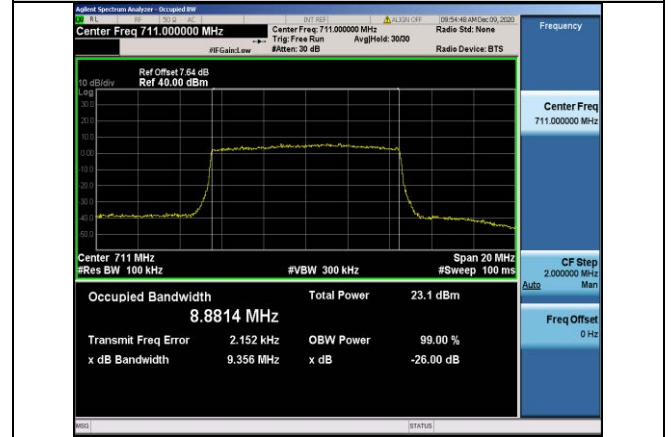

Band17-10MHz-16QAM-23790-50RB#0-8.8936

Band17-10MHz-16QAM-23800-50RB#0-8.8814