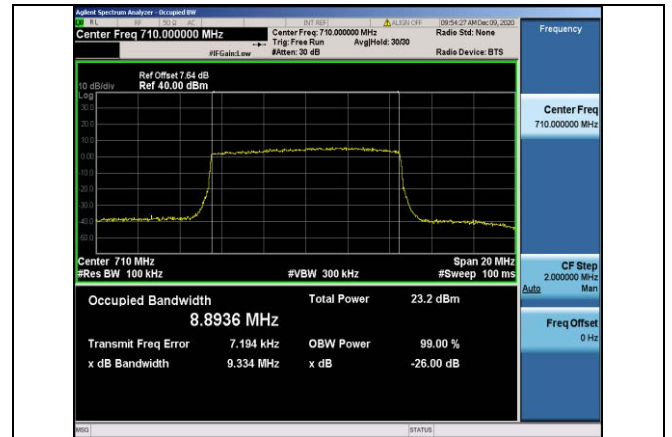

Band17-10MHz-QPSK-23780-50RB#0-8.9200

Band17-10MHz-16QAM-23790-50RB#0-8.8936