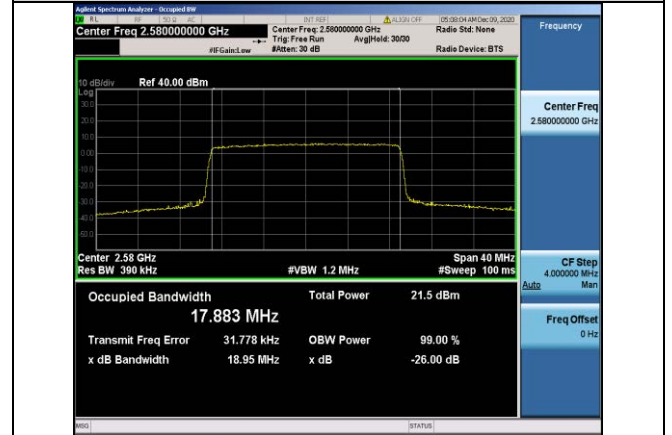

Band38-20MHz-QPSK-38150-100RB#0-17.884

Band38-20MHz-16QAM-37850-100RB#0-17.883