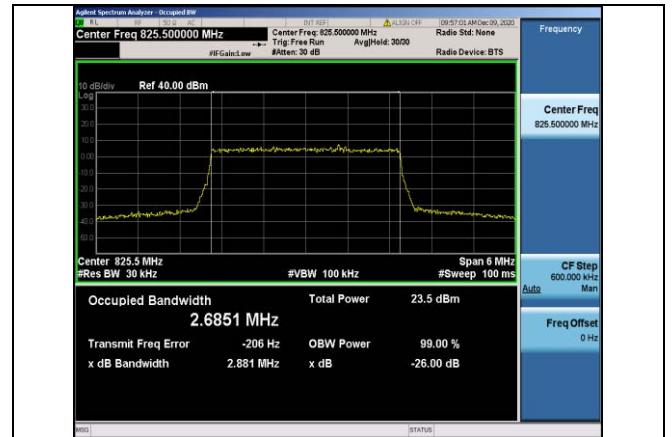

Band5-1.4MHz-QPSK-20643-6RB#0-1.0790

Band5-3MHz-QPSK-20415-15RB#0-2.6851