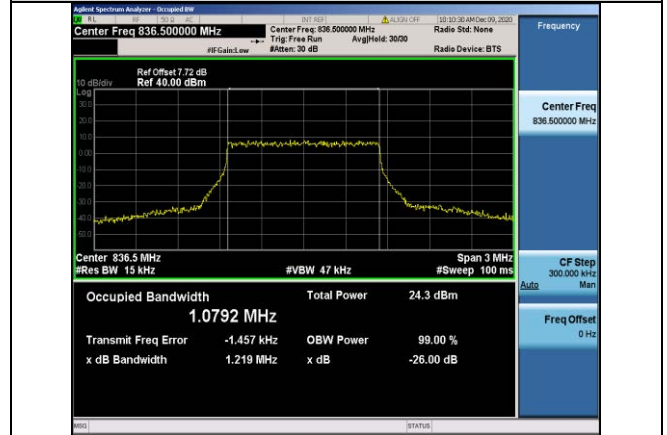

Band4-20MHz-16QAM-20050-100RB#0-17.832

Band4-20MHz-16QAM-20175-100RB#0-17.827

Band4-20MHz-16QAM-20300-100RB#0-17.828

Band5-1.4MHz-QPSK-20407-6RB#0-1.0775

Band5-1.4MHz-QPSK-20525-6RB#0-1.0792

Band5-1.4MHz-QPSK-20643-6RB#0-1.0790