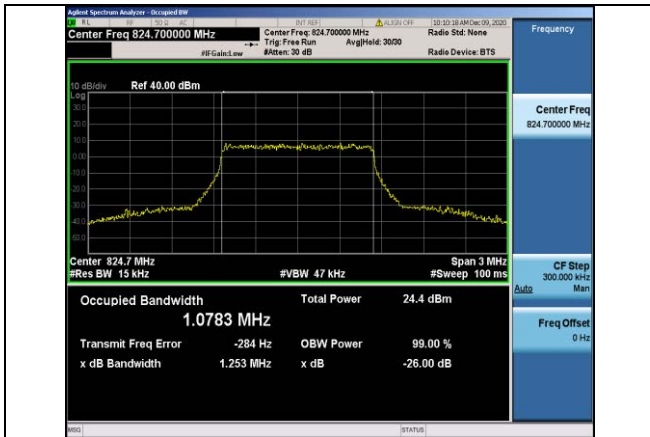

Band4-20MHz-16QAM-20050-100RB#0-17.832

Band4-20MHz-16QAM-20175-100RB#0-17.827

Band4-20MHz-16QAM-20300-100RB#0-17.828

Band5-1.4MHz-QPSK-20407-6RB#0-1.0775

Band5-1.4MHz-QPSK-20525-6RB#0-1.0792

Band5-1.4MHz-QPSK-20643-6RB#0-1.0790