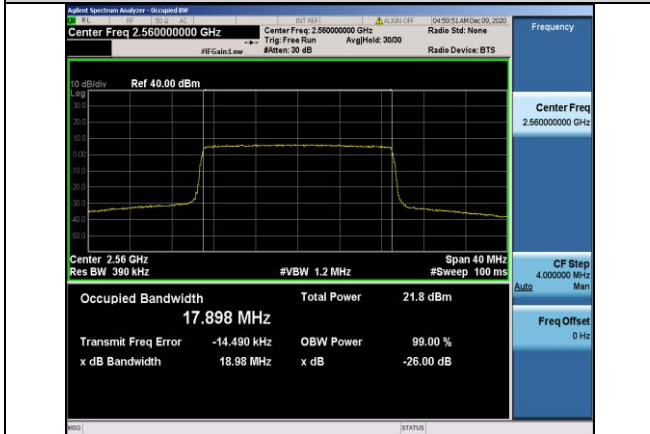

Band7-20MHz-16QAM-20850-100RB#0-17.885

Band12-1.4MHz-QPSK-23017-6RB#0-1.0785

Band7-20MHz-16QAM-21100-100RB#0-17.896

Band12-1.4MHz-QPSK-23095-6RB#0-1.0774

Band7-20MHz-16QAM-21350-100RB#0-17.898

Band12-1.4MHz-QPSK-23173-6RB#0-1.0797