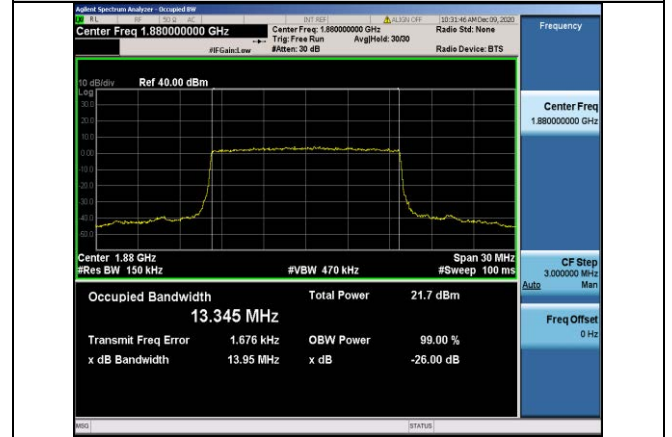

Band2-15MHz-QPSK-18675-75RB#0-13.365

Band2-15MHz-QPSK-18900-75RB#0-13.345