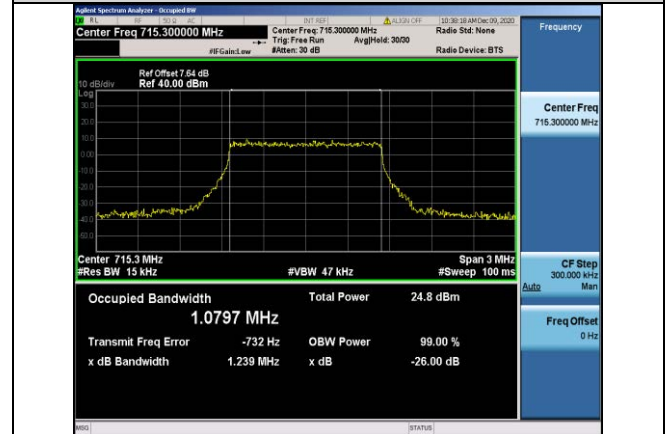

Band7-20MHz-16QAM-20850-100RB#0-17.885

Band12-1.4MHz-QPSK-23017-6RB#0-1.0785

Band7-20MHz-16QAM-21100-100RB#0-17.896

Band12-1.4MHz-QPSK-23095-6RB#0-1.0774

Band7-20MHz-16QAM-21350-100RB#0-17.898

Band12-1.4MHz-QPSK-23173-6RB#0-1.0797