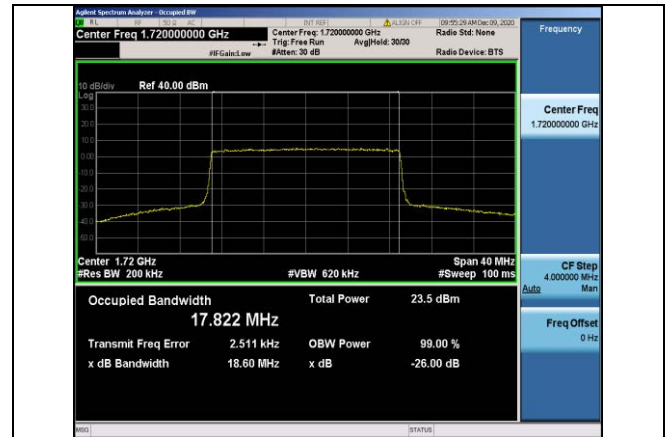

Band4-15MHz-QPSK-20325-75RB#0-13.363

Band4-20MHz-QPSK-20050-100RB#0-17.822