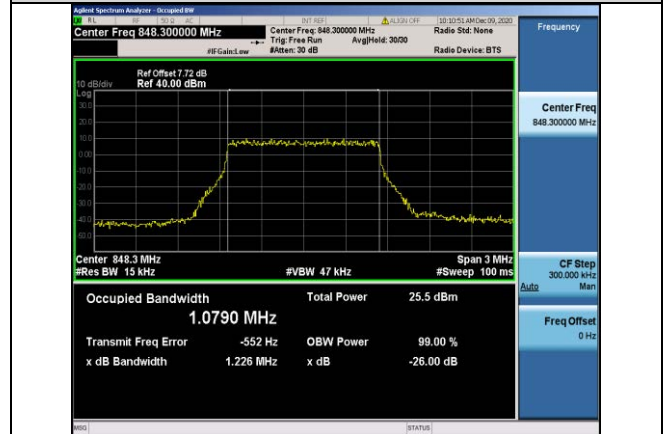

Band4-20MHz-16QAM-20050-100RB#0-17.832

Band4-20MHz-16QAM-20175-100RB#0-17.827

Band4-20MHz-16QAM-20300-100RB#0-17.828

Band5-1.4MHz-QPSK-20407-6RB#0-1.0775

Band5-1.4MHz-QPSK-20525-6RB#0-1.0792

Band5-1.4MHz-QPSK-20643-6RB#0-1.0790