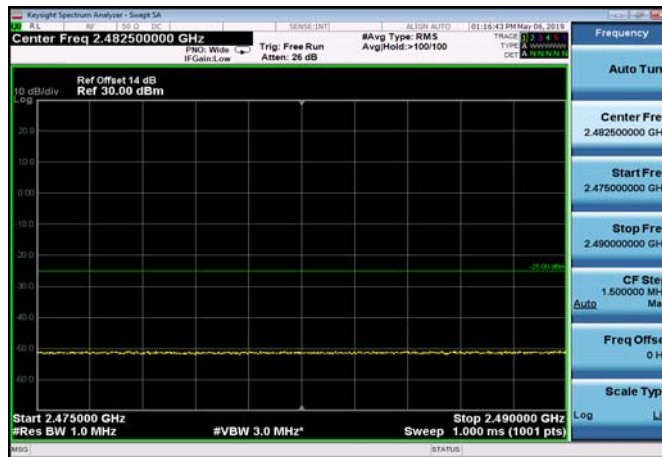

FDD07_5MHz_2567.5_QPSK_fullRB_ExtraBa
nds_Range_2475~2490