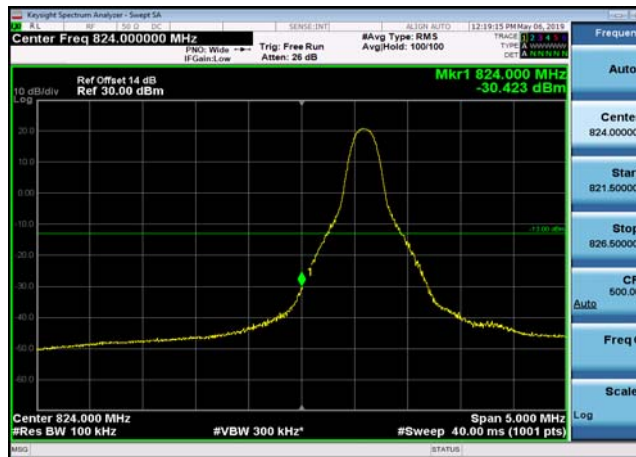

LowRange_FDD05_10MHz_829_OneRB
_low_QPSK