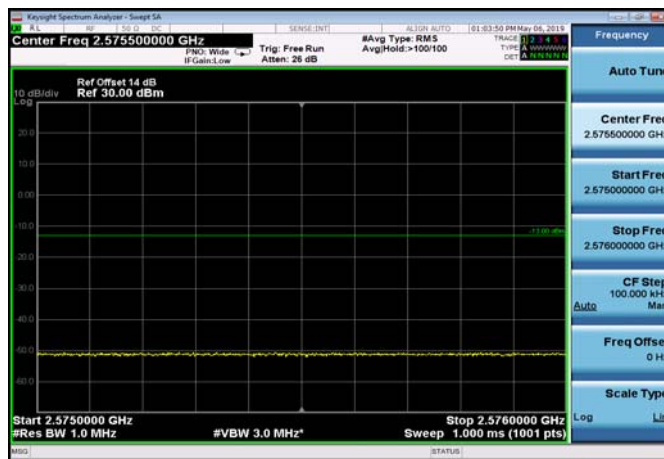

FDD07_15MHz_2507.5_Q16_fullRB_ExtraBa
nds_Range_2575~2576