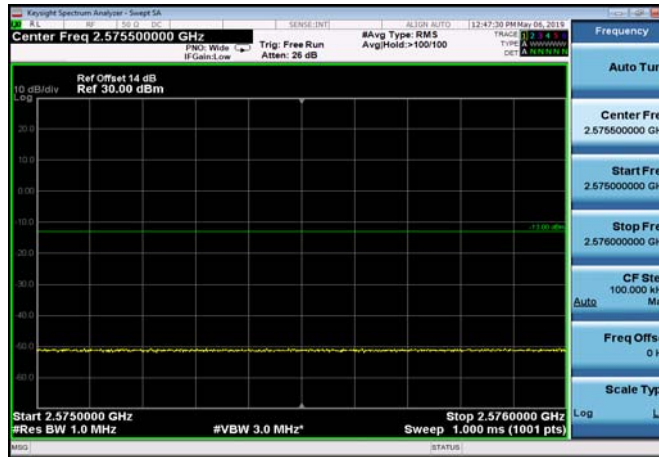

FDD07_5MHz_2502.5_Q16_fullIRB_ExtraBan
ds_Range_2575~2576