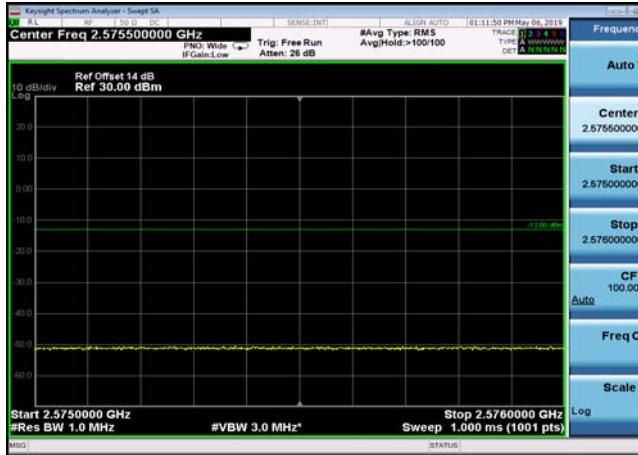

FDD07_20MHz_2510_Q16_fullRB_ExtraBand
s_Range_2575~2576