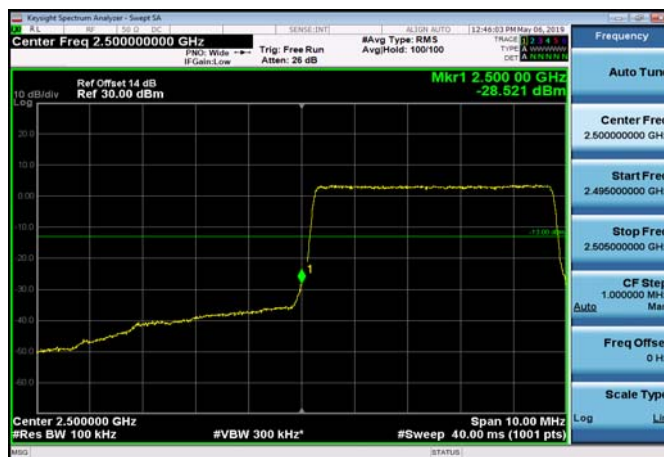

LowRange_FDD07_5MHz_2502.5_fullIRB
_Low_Q16