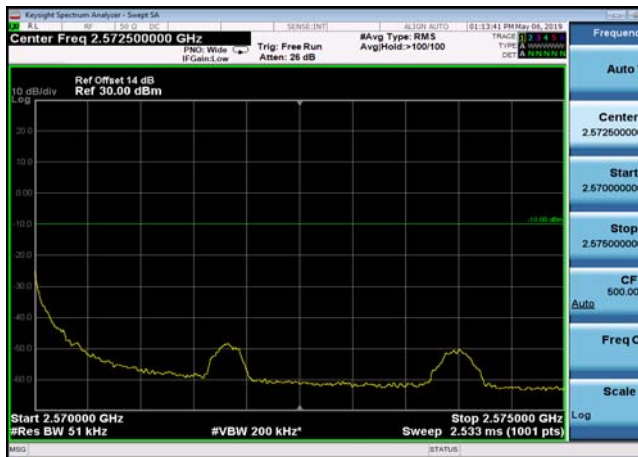

FDD07_5MHz_2567.5_Q16_OneRB_high
_ExtraBands_Range_2570~2575