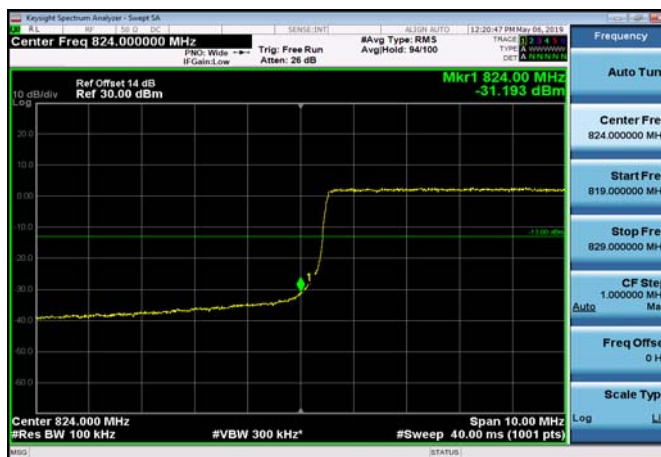

LowRange\_FDD05\_5MHz\_826.5\_fullIRB  
\_Low\_Q16

LowRange\_FDD05\_10MHz\_829\_OneRB  
\_low\_QPSK

LowRange\_FDD05\_10MHz\_829\_OneRB  
\_low\_Q16

LowRange\_FDD05\_10MHz\_829\_fullRB  
\_Low\_QPSK

LowRange\_FDD05\_10MHz\_829\_fullRB  
\_Low\_Q16