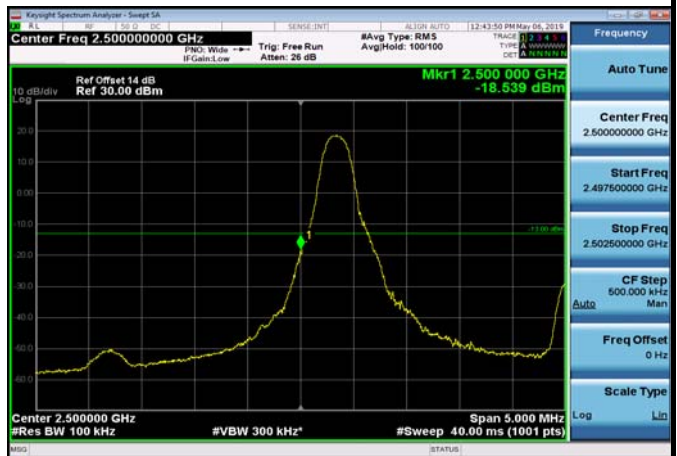

LowRange_FDD07_5MHz_2502.5_OneRB
_low_QPSK