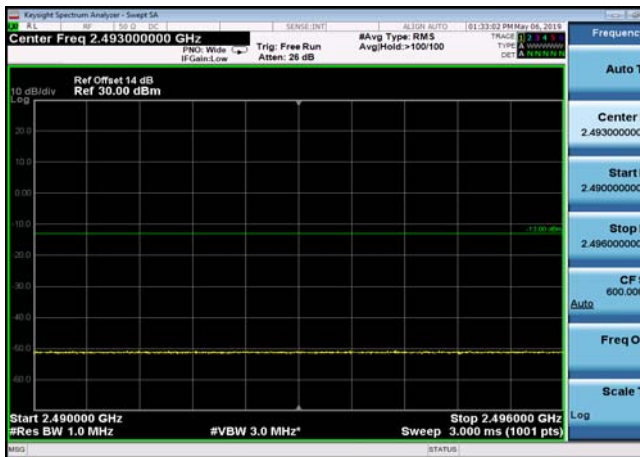

HighRange\_FDD07\_15MHz\_2562.5\_fullRB  
\_High\_QPSK

HighRange\_FDD07\_15MHz\_2562.5\_fullRB  
\_High\_Q16

FDD07\_15MHz\_2562.5\_QPSK\_fullRB  
\_ExtraBands\_Range\_2475~2490

FDD07\_15MHz\_2562.5\_QPSK\_fullRB  
\_ExtraBands\_Range\_2490~2496