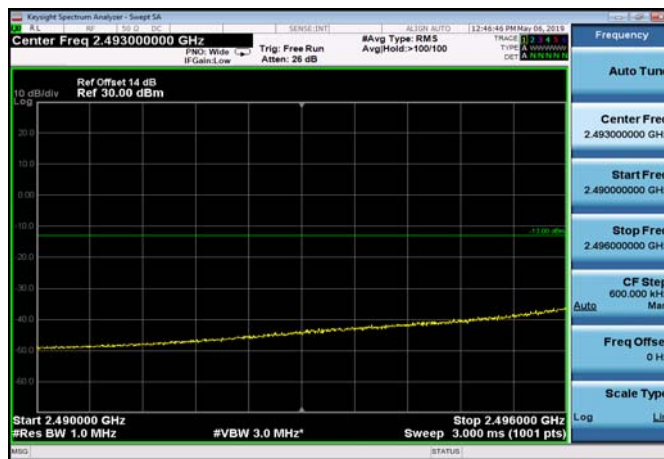

LowRange\_FDD07\_5MHz\_2502.5\_fullIRB  
\_Low\_QPSK

LowRange\_FDD07\_5MHz\_2502.5\_fullIRB  
\_Low\_Q16

FDD07\_5MHz\_2502.5\_Q16\_fullIRB\_ExtraBan  
ds\_Range\_2475~2490

FDD07\_5MHz\_2502.5\_Q16\_fullIRB\_ExtraBan  
ds\_Range\_2490~2496