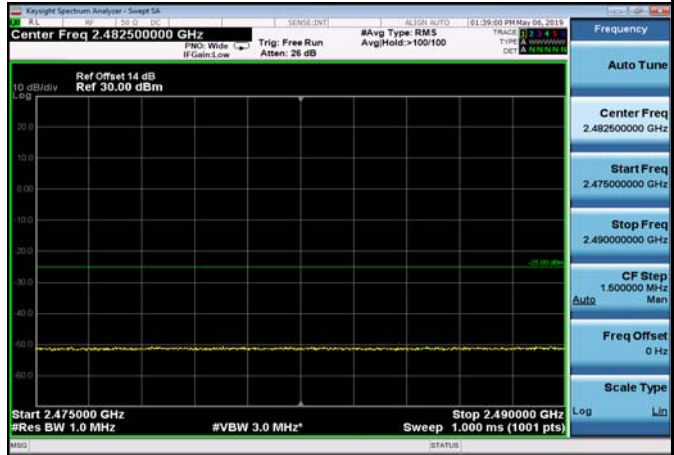

FDD07_20MHz_2560_QPSK_OneRB_low
_ExtraBands_Range_2475~2490