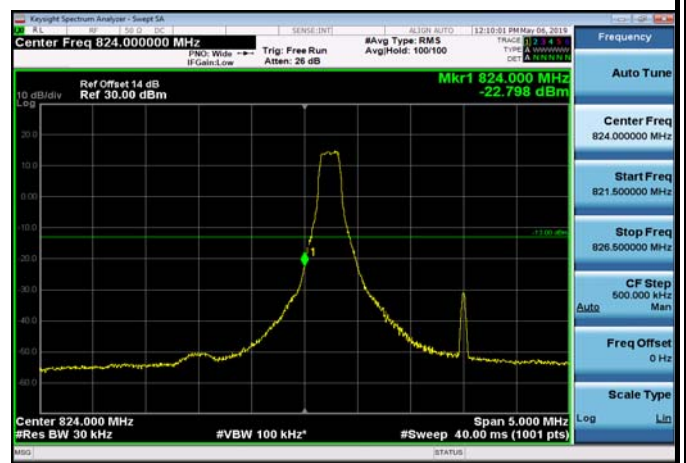

LowRange\_FDD05\_3MHz\_825.5\_fullIRB  
\_Low\_QPSK

LowRange\_FDD05\_3MHz\_825.5\_fullIRB  
\_Low\_Q16

LowRange\_FDD05\_5MHz\_826.5\_OneRB  
\_low\_QPSK

LowRange\_FDD05\_5MHz\_826.5\_OneRB  
\_low\_Q16

LowRange\_FDD05\_5MHz\_826.5\_fullIRB  
\_Low\_QPSK