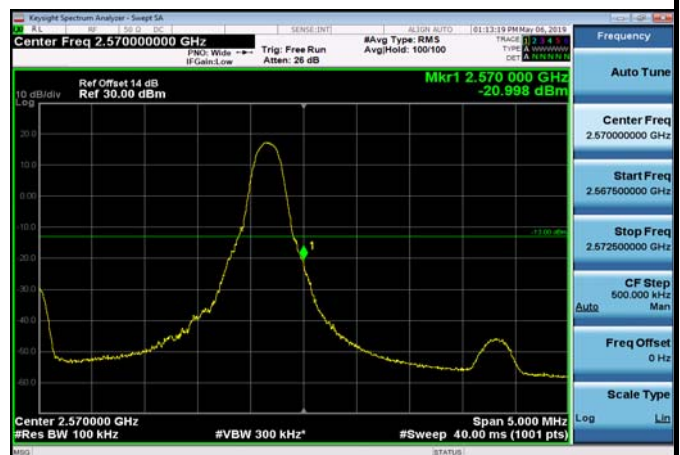

HighRange_FDD07_5MHz_2567.5_OneRB
_high_Q16