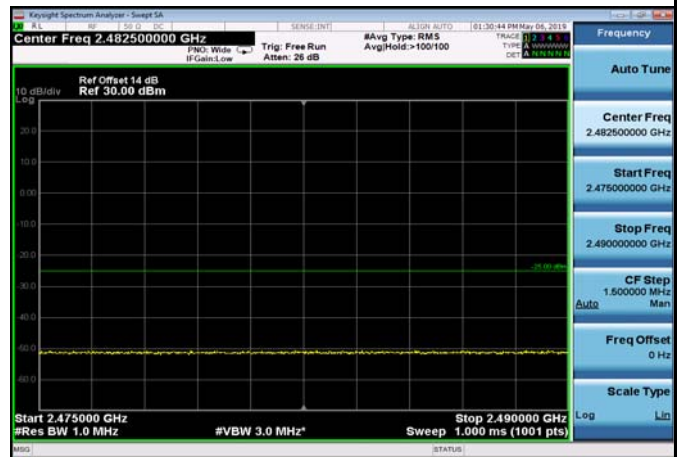

FDD07_15MHz_2562.5_QPSK_OneRB_low_ExtraBands_Range_2475~2490