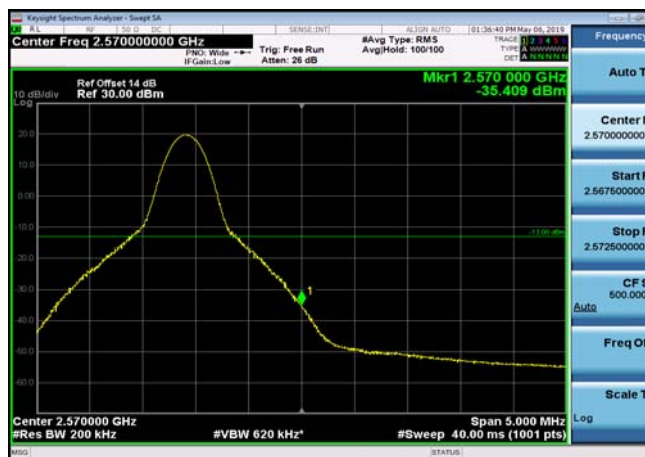

HighRange_FDD07_20MHz_2560_OneRB
_high_QPSK