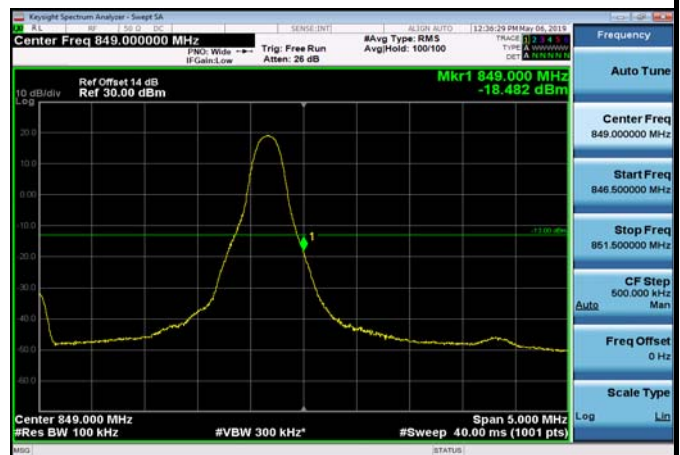

HighRange_ FDD05_5MHz_846.5_OneRB
_high_Q16