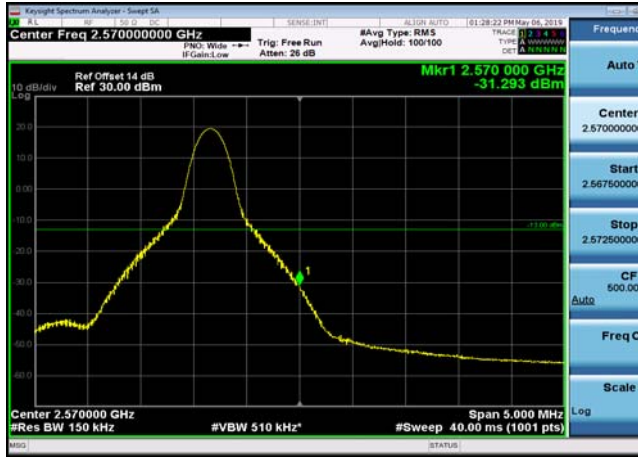

HighRange_FDD07_15MHz_2562.5_OneRB_high_QPSK