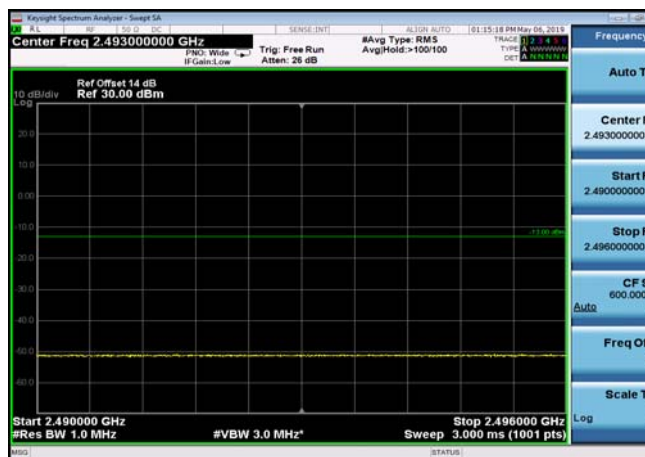

FDD07_5MHz_2567.5_QPSK_OneRB_low
_ExtraBands_Range_2490~2496