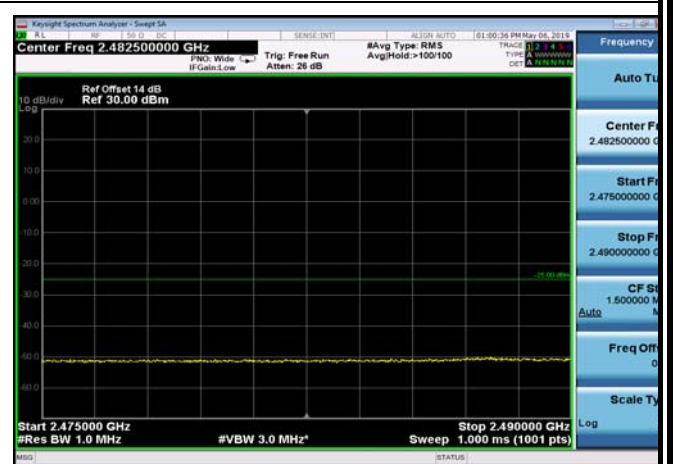

FDD07\_15MHz\_2507.5\_QPSK\_OneRB\_high  
\_ExtraBands\_Range\_2576~2595

LowRange\_FDD07\_15MHz\_2507.5\_OneRB  
\_low\_QPSK

LowRange\_FDD07\_15MHz\_2507.5\_OneRB  
\_low\_Q16

FDD07\_15MHz\_2507.5\_Q16\_OneRB\_low  
\_ExtraBands\_Range\_2475~2490