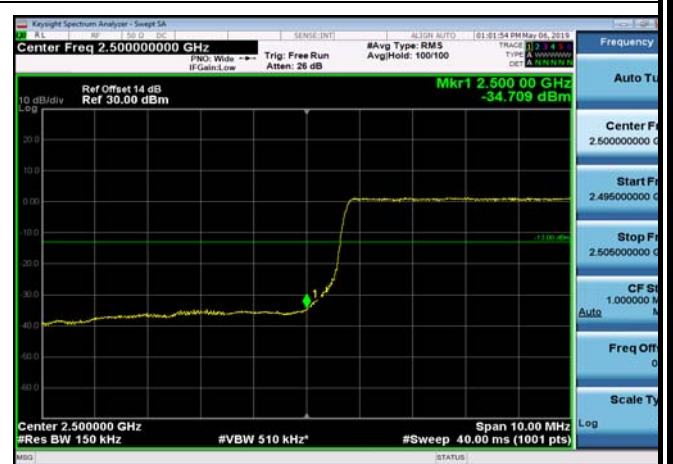

LowRange_FDD07_15MHz_2507.5_fullRB
_Low_QPSK