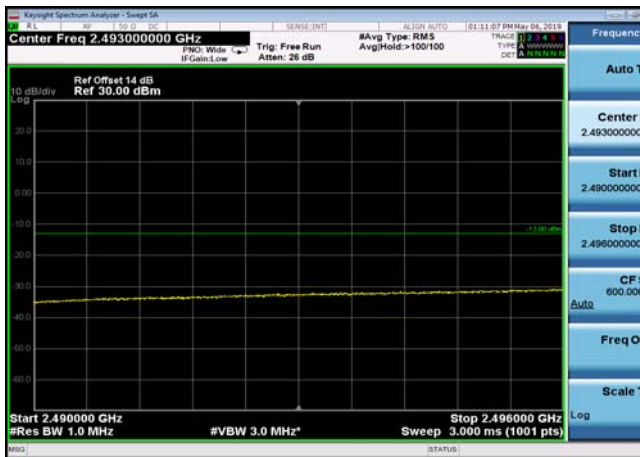

LowRange\_FDD07\_20MHz\_2510\_fullRB  
\_Low\_QPSK

LowRange\_FDD07\_20MHz\_2510\_fullRB  
\_Low\_Q16

FDD07\_20MHz\_2510\_Q16\_fullRB\_ExtraBand  
s\_Range\_2475~2490

FDD07\_20MHz\_2510\_Q16\_fullRB\_ExtraBand  
s\_Range\_2490~2496