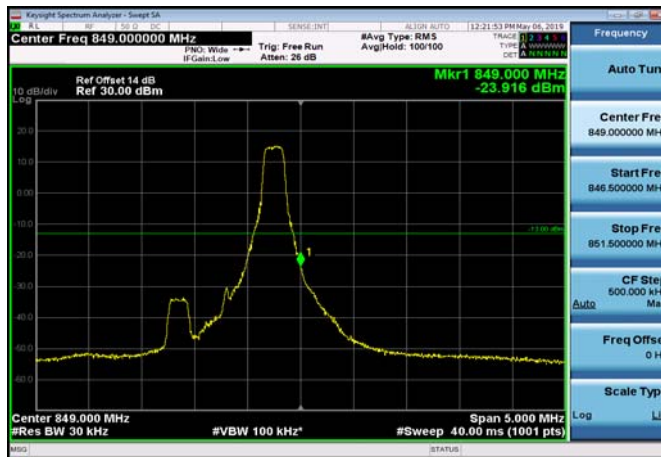

HighRange_FDD05_1.4MHz_848.3_OneRB
_high_Q16