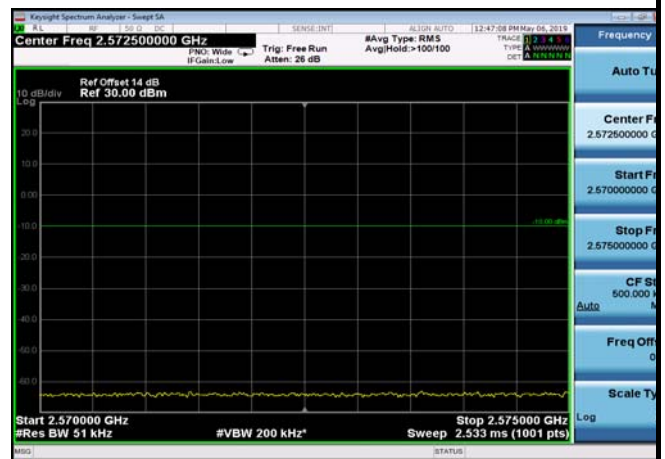

FDD07_5MHz_2502.5_Q16_fullIRB_ExtraBan
ds_Range_2570~2575