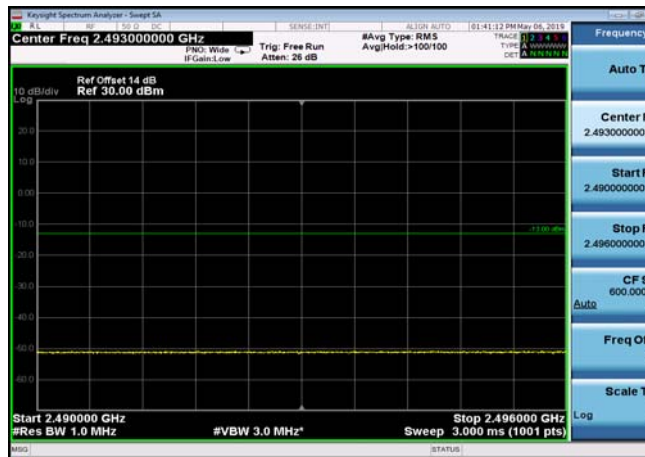

HighRange\_FDD07\_20MHz\_2560\_fullIRB  
\_High\_QPSK

HighRange\_FDD07\_20MHz\_2560\_fullIRB  
\_High\_Q16

FDD07\_20MHz\_2560\_QPSK\_fullIRB\_ExtraBan  
ds\_Range\_2475~2490

FDD07\_20MHz\_2560\_QPSK\_fullIRB\_ExtraBan  
ds\_Range\_2490~2496