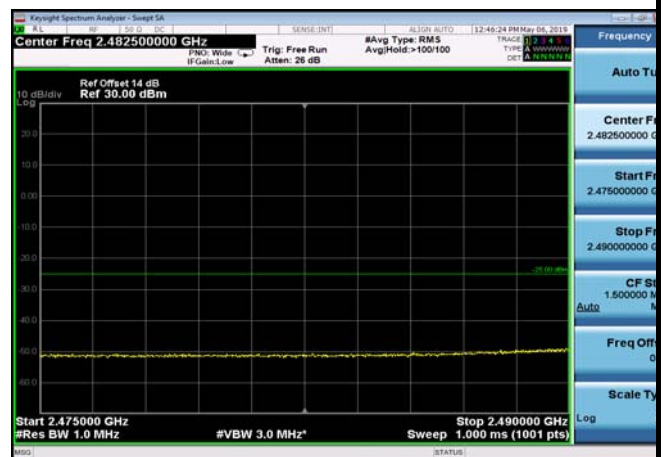

FDD07_5MHz_2502.5_Q16_fullIRB_ExtraBan
ds_Range_2475~2490