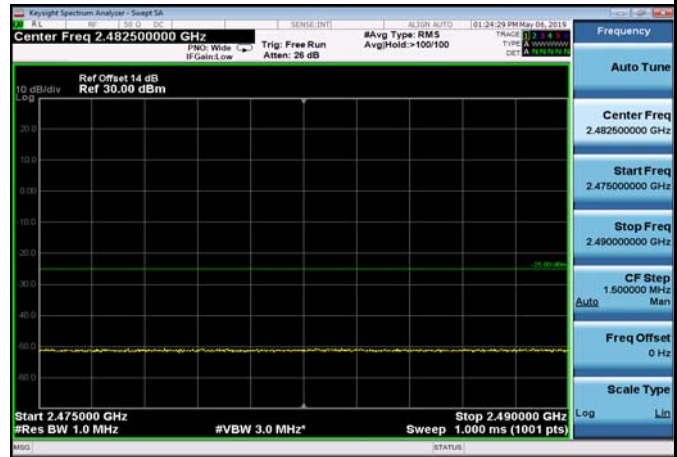

FDD07\_10MHz\_2565\_QPSK\_OneRB\_low  
\_ExtraBands\_Range\_2490~2496

HighRange\_FDD07\_10MHz\_2565\_fullRB  
\_High\_QPSK

HighRange\_ FDD07\_10MHz\_2565\_fullIRB\_High\_Q16

FDD07\_10MHz\_2565\_QPSK\_fullIRB\_ExtraBand\_Range\_2475~2490