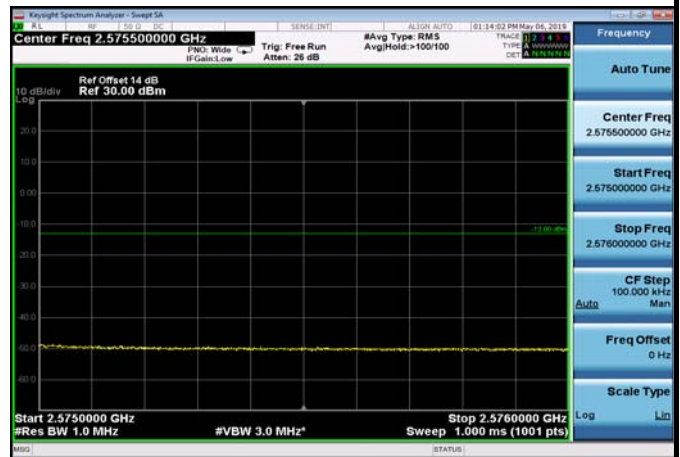

FDD07_5MHz_2567.5_Q16_OneRB_high
_ExtraBands_Range_2575~2576