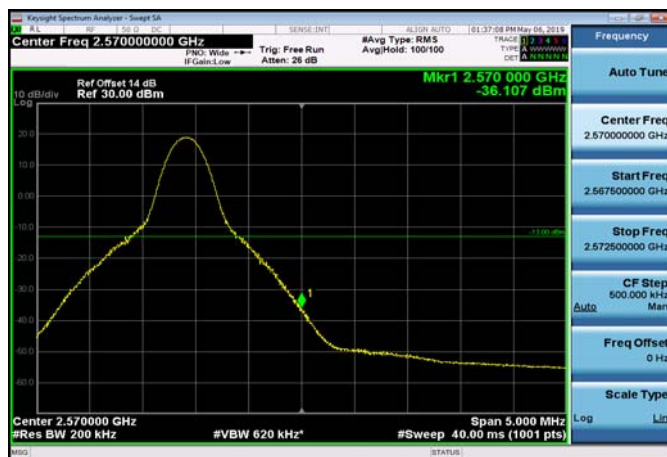

HighRange_FDD07_20MHz_2560_OneRB
_high_Q16