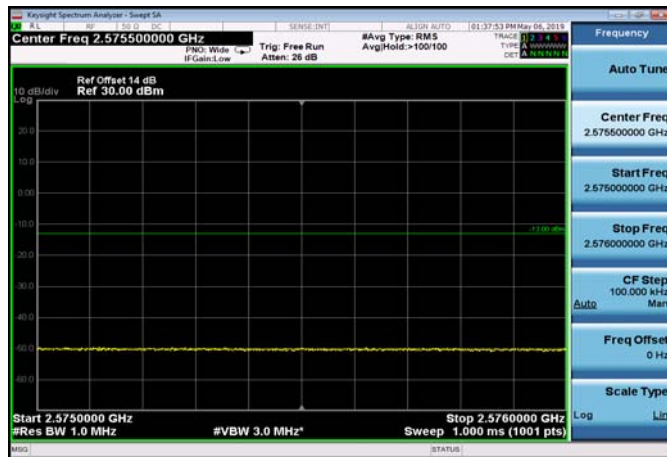

HighRange\_FDD07\_20MHz\_2560\_OneRB  
\_high\_QPSK

HighRange\_FDD07\_20MHz\_2560\_OneRB  
\_high\_Q16

FDD07\_20MHz\_2560\_Q16\_OneRB\_high  
\_ExtraBands\_Range\_2570~2575

FDD07\_20MHz\_2560\_Q16\_OneRB\_high  
\_ExtraBands\_Range\_2575~2576