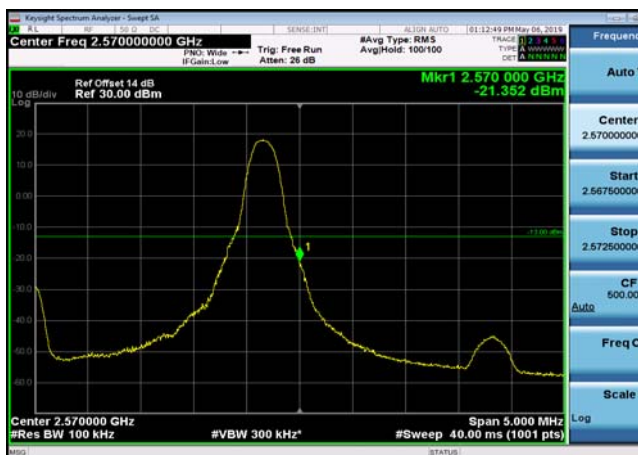

FDD07\_20MHz\_2510\_Q16\_fullRB\_ExtraBand  
s\_Range\_2570~2575

FDD07\_20MHz\_2510\_Q16\_fullRB\_ExtraBand  
s\_Range\_2575~2576

FDD07\_20MHz\_2510\_Q16\_fullRB\_ExtraBand  
s\_Range\_2576~2595

HighRange\_FDD07\_5MHz\_2567.5\_OneRB  
\_high\_QPSK