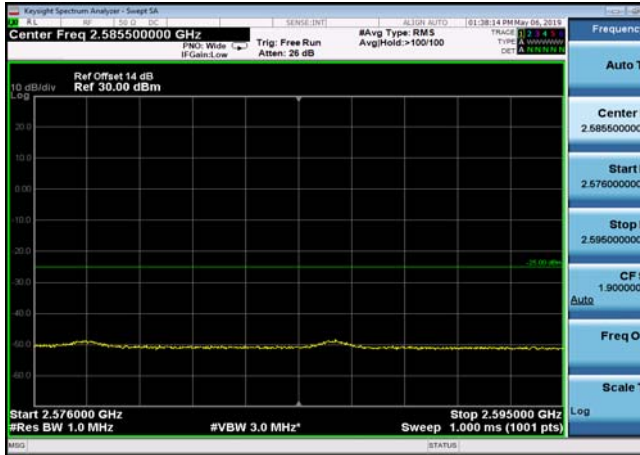

FDD07_20MHz_2560_Q16_OneRB_high
_ExtraBands_Range_2576~2595