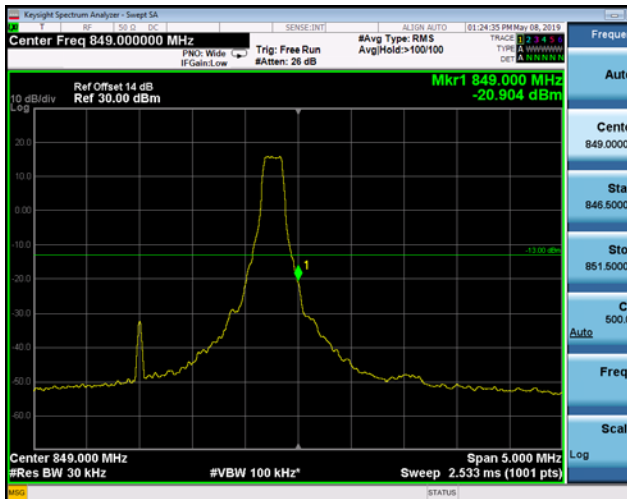

HighRange_FDD05_3MHz_847.5_OneRB_high_QPSK