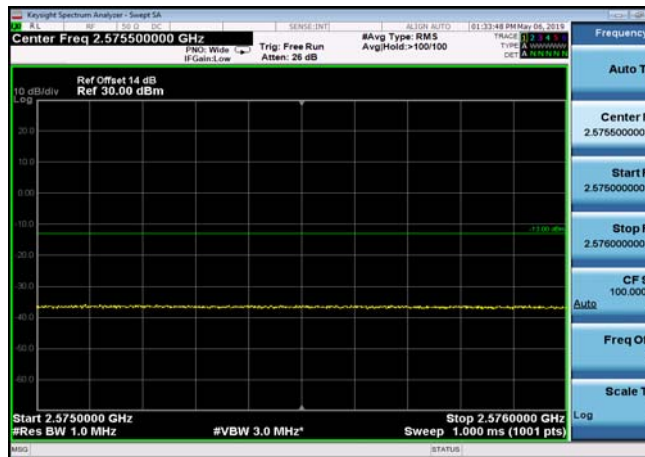

FDD07_15MHz_2562.5_QPSK_fullIRB
_ExtraBands_Range_2575~2576