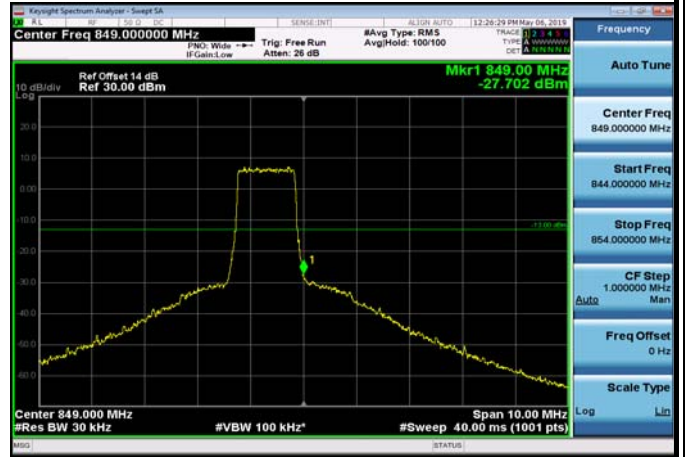

HighRange\_FDD05\_1.4MHz\_848.3\_OneRB  
\_high\_QPSK

HighRange\_FDD05\_1.4MHz\_848.3\_OneRB  
\_high\_Q16

HighRange\_FDD05\_1.4MHz\_848.3\_fullRB\_High\_QPSK

HighRange\_FDD05\_1.4MHz\_848.3\_fullRB\_High\_Q16