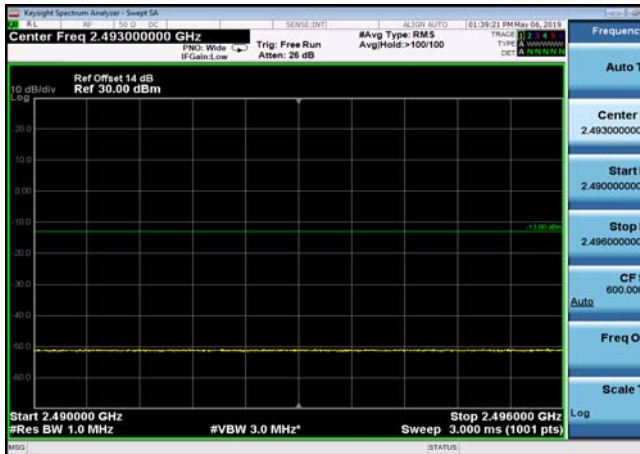

FDD07_20MHz_2560_QPSK_OneRB_low
_ExtraBands_Range_2490~2496