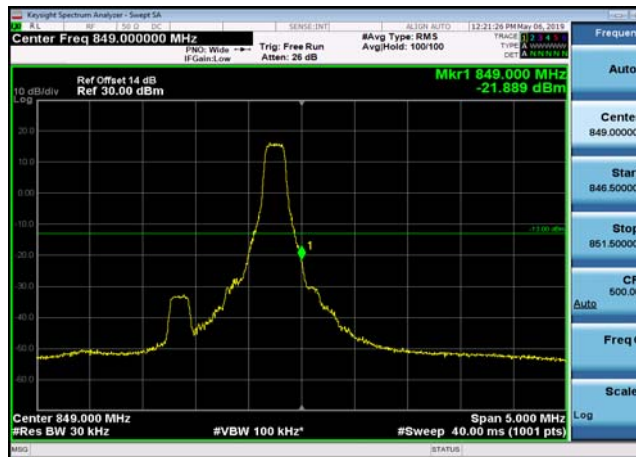

HighRange_FDD05_1.4MHz_848.3_OneRB
_high_QPSK