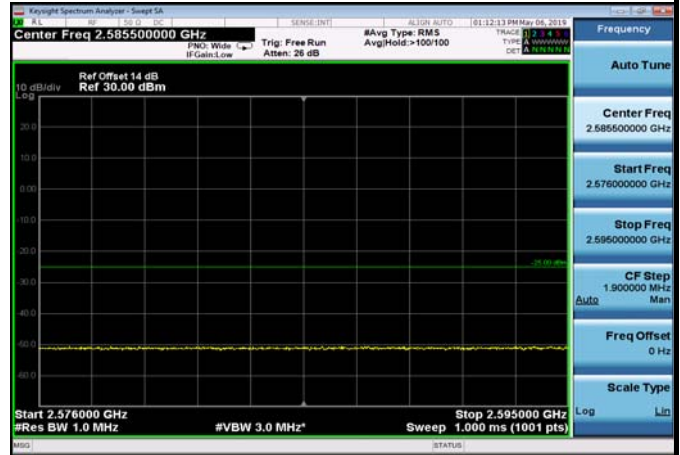

FDD07\_20MHz\_2510\_Q16\_fullRB\_ExtraBand  
s\_Range\_2570~2575

FDD07\_20MHz\_2510\_Q16\_fullRB\_ExtraBand  
s\_Range\_2575~2576

FDD07\_20MHz\_2510\_Q16\_fullRB\_ExtraBand  
s\_Range\_2576~2595

HighRange\_FDD07\_5MHz\_2567.5\_OneRB  
\_high\_QPSK