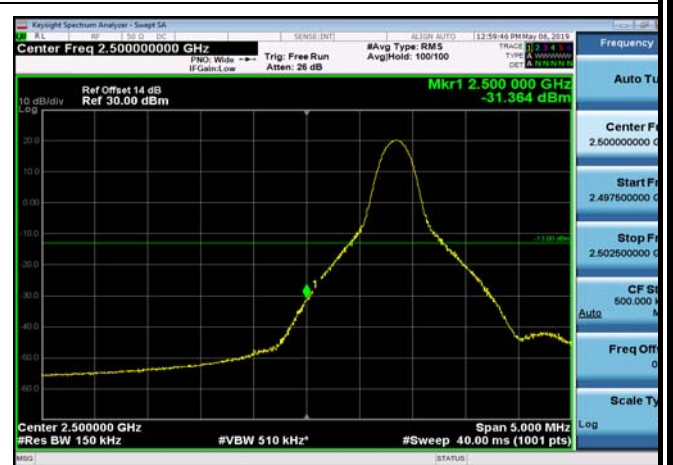

LowRange_FDD07_15MHz_2507.5_OneRB
_low_QPSK