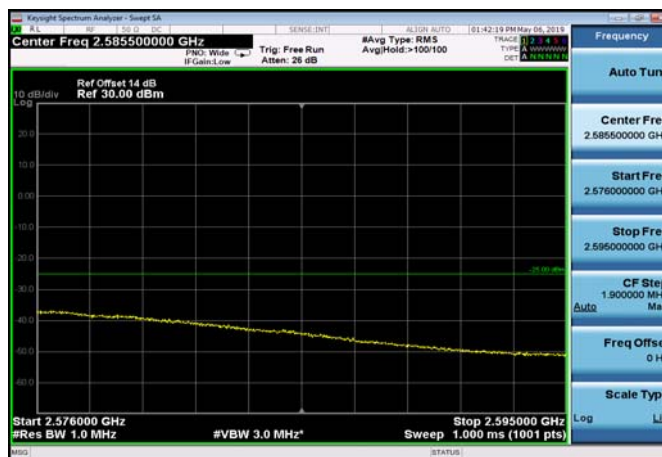

FDD07_20MHz_2560_QPSK_fullIRB_ExtraBan
ds_Range_2576~2595