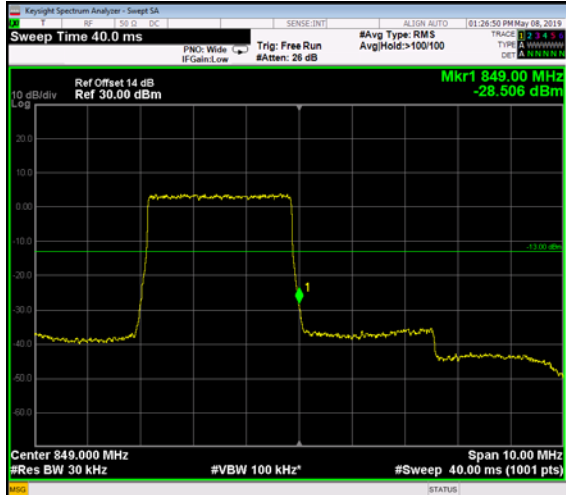

HighRange\_FDD05\_3MHz\_847.5\_OneRB\_high\_QPSK

HighRange\_FDD05\_3MHz\_847.5\_OneRB\_high\_Q16

HighRange\_ FDD05\_3MHz\_847.5\_fullRB  
\_High\_QPSK

HighRange\_ FDD05\_3MHz\_847.5\_fullRB  
\_High\_Q16