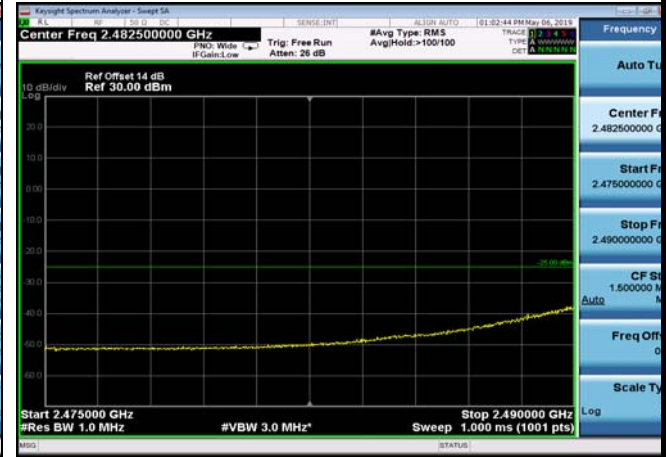

FDD07\_15MHz\_2507.5\_Q16\_OneRB\_low  
\_ExtraBands\_Range\_2490~2496

LowRange\_FDD07\_15MHz\_2507.5\_fullRB  
\_Low\_QPSK

LowRange\_ FDD07\_15MHz\_2507.5\_fullRB  
\_Low\_Q16

FDD07\_15MHz\_2507.5\_Q16\_fullRB\_ExtraBa  
nds\_Range\_2475~2490