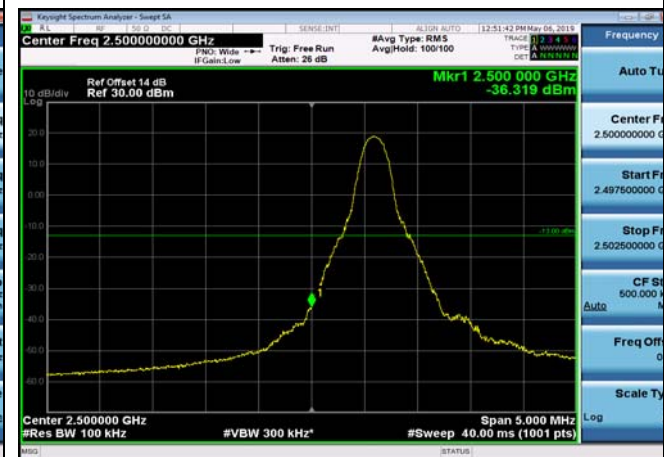

LowRange_FDD07_10MHz_2505_OneRB
_low_QPSK