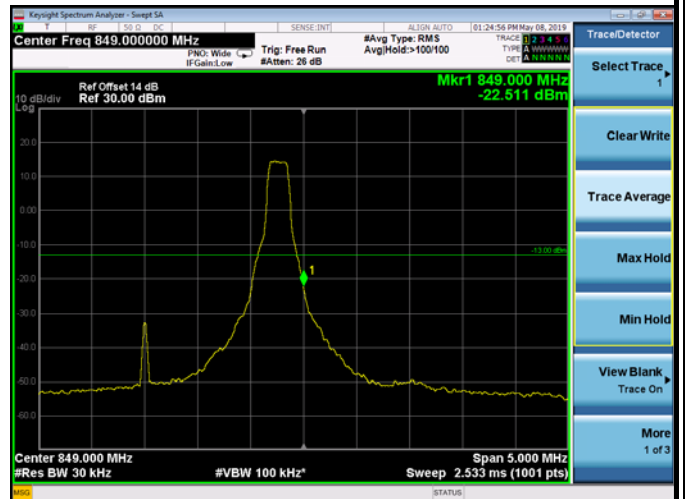

HighRange_FDD05_3MHz_847.5_OneRB_high_Q16