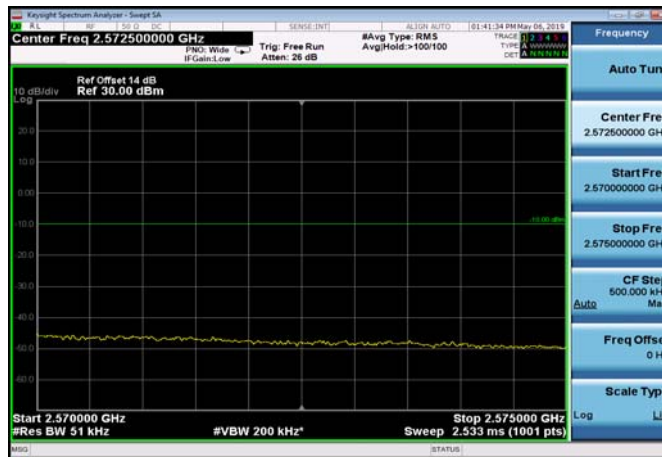

FDD07_20MHz_2560_QPSK_fullIRB_ExtraBan
ds_Range_2570~2575