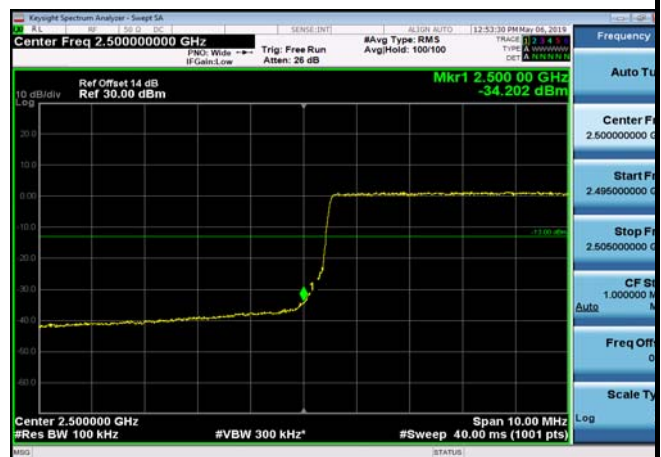

LowRange_FDD07_10MHz_2505_fullIRB_Low_QPSK