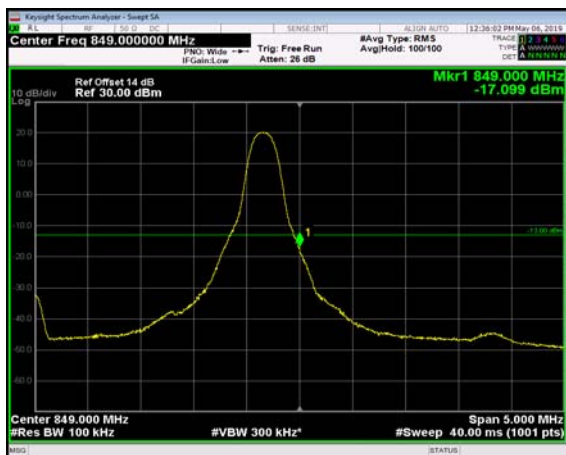

HighRange_ FDD05_5MHz_846.5_OneRB
_high_QPSK