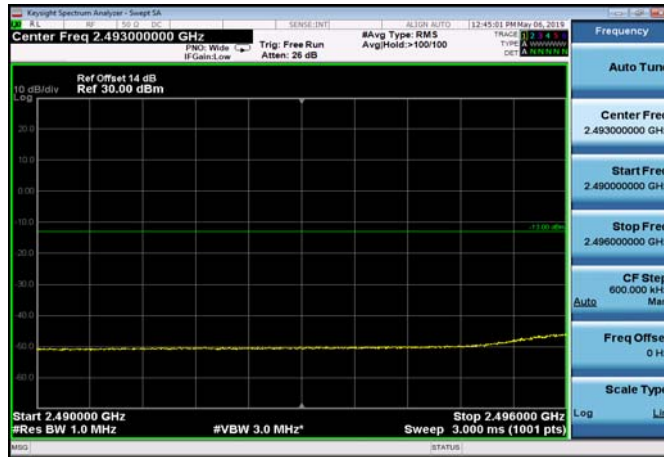

LowRange\_FDD07\_5MHz\_2502.5\_OneRB  
\_low\_QPSK

LowRange\_FDD07\_5MHz\_2502.5\_OneRB  
\_low\_Q16

FDD07\_5MHz\_2502.5\_Q16\_OneRB\_low  
\_ExtraBands\_Range\_2475~2490

FDD07\_5MHz\_2502.5\_Q16\_OneRB\_low  
\_ExtraBands\_Range\_2490~2496