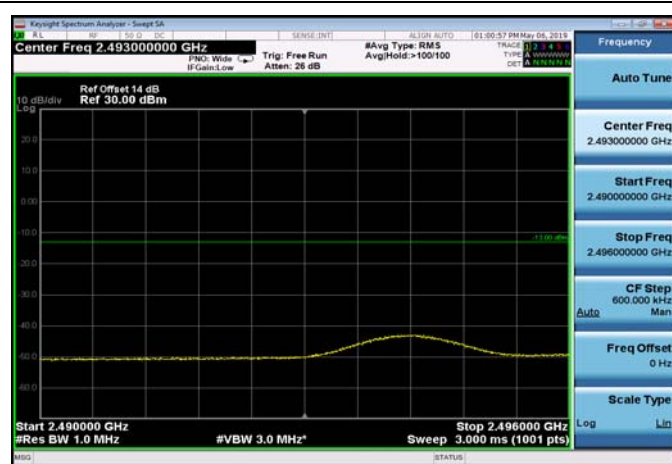

FDD07_15MHz_2507.5_Q16_OneRB_low
_ExtraBands_Range_2490~2496