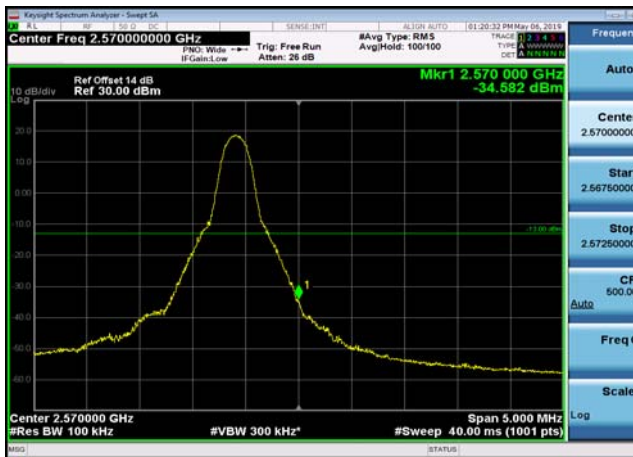

HighRange_FDD07_10MHz_2565_OneRB_high_QPSK