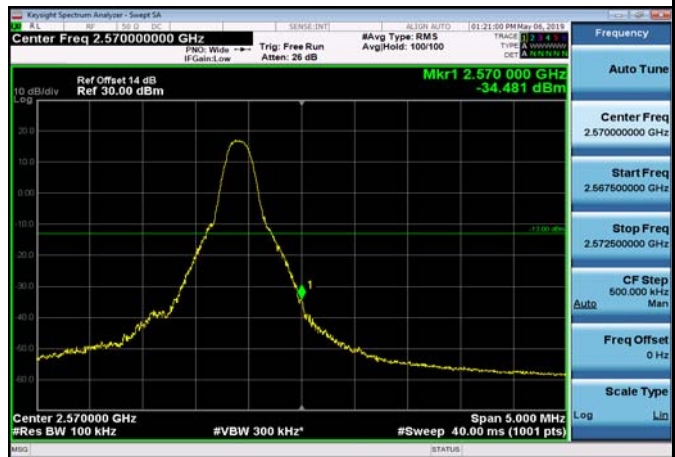

HighRange_FDD07_10MHz_2565_OneRB_high_Q16