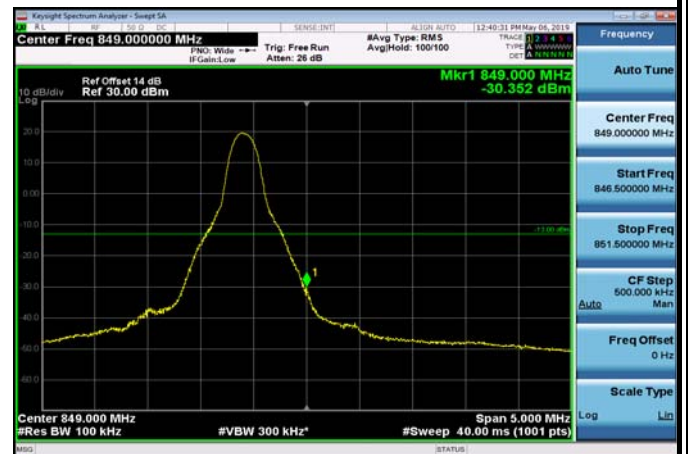

HighRange_FDD05_10MHz_844_OneRB_high_Q16