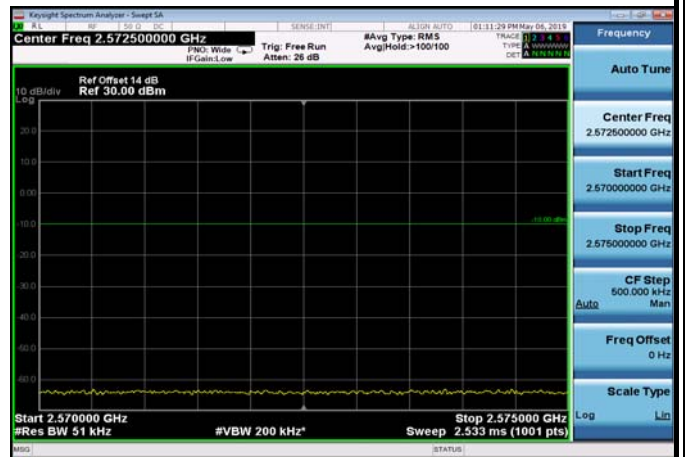

FDD07_20MHz_2510_Q16_fullRB_ExtraBand
s_Range_2570~2575