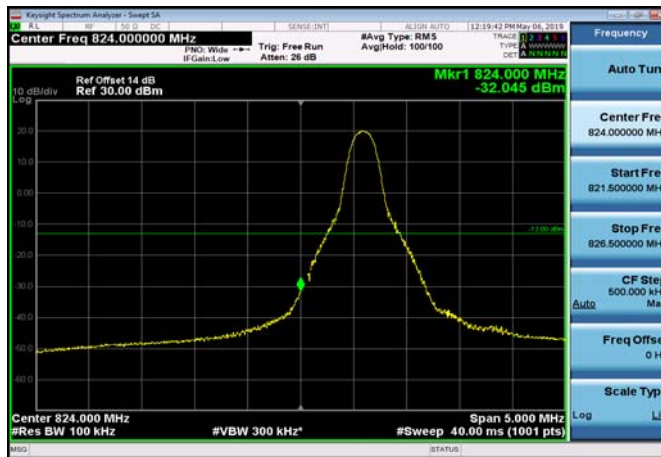

LowRange\_FDD05\_5MHz\_826.5\_fullIRB  
\_Low\_Q16

LowRange\_FDD05\_10MHz\_829\_OneRB  
\_low\_QPSK

LowRange\_FDD05\_10MHz\_829\_OneRB  
\_low\_Q16

LowRange\_FDD05\_10MHz\_829\_fullRB  
\_Low\_QPSK

LowRange\_FDD05\_10MHz\_829\_fullRB  
\_Low\_Q16