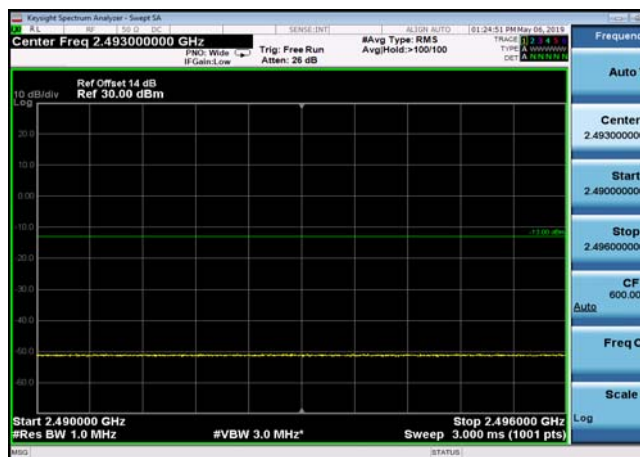

FDD07_10MHz_2565_QPSK_fullIRB_ExtraBand_Range_2490~2496