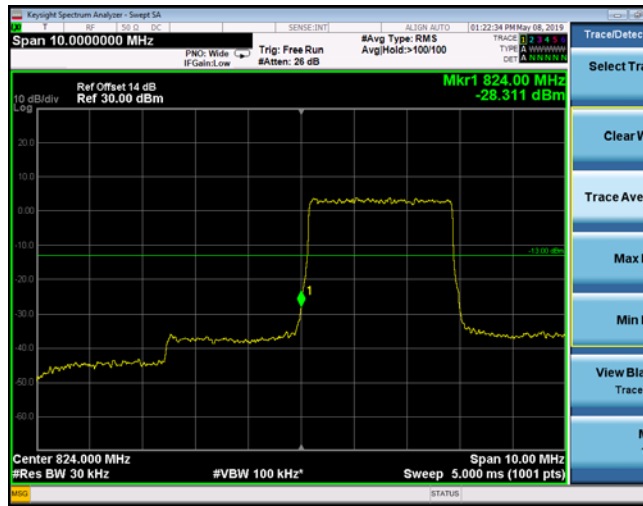

LowRange\_FDD05\_3MHz\_825.5\_fullIRB  
\_Low\_QPSK

LowRange\_FDD05\_3MHz\_825.5\_fullIRB  
\_Low\_Q16

LowRange\_FDD05\_5MHz\_826.5\_OneRB  
\_low\_QPSK

LowRange\_FDD05\_5MHz\_826.5\_OneRB  
\_low\_Q16

LowRange\_FDD05\_5MHz\_826.5\_fullIRB  
\_Low\_QPSK