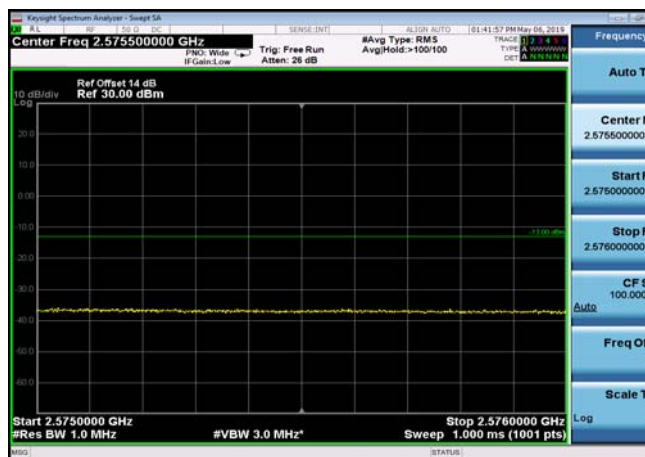

FDD07_20MHz_2560_QPSK_fullIRB_ExtraBan
ds_Range_2575~2576