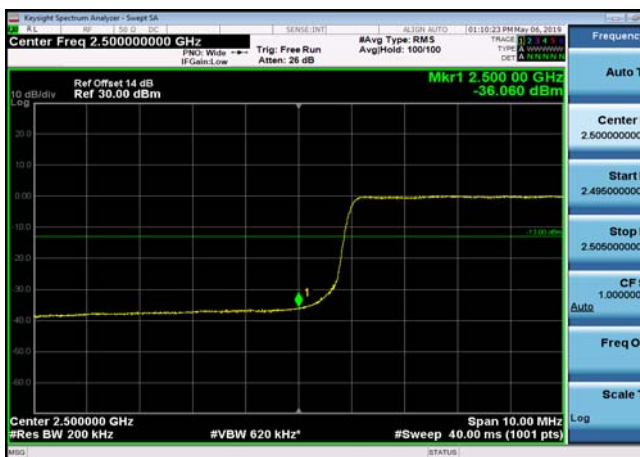

LowRange_FDD07_20MHz_2510_fullRB
_Low_Q16