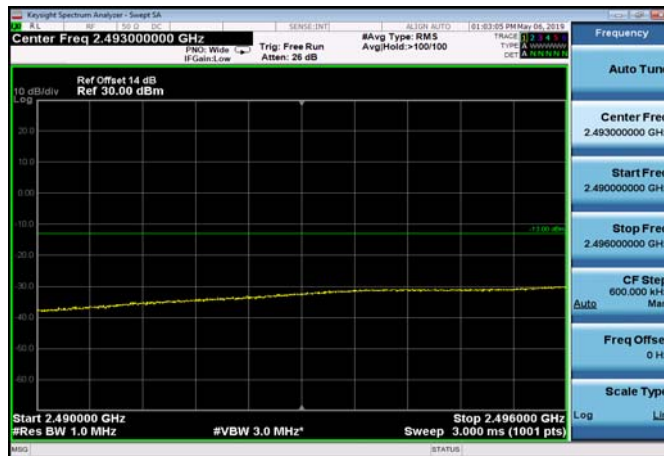

FDD07_15MHz_2507.5_Q16_fullRB_ExtraBa
nds_Range_2490~2496