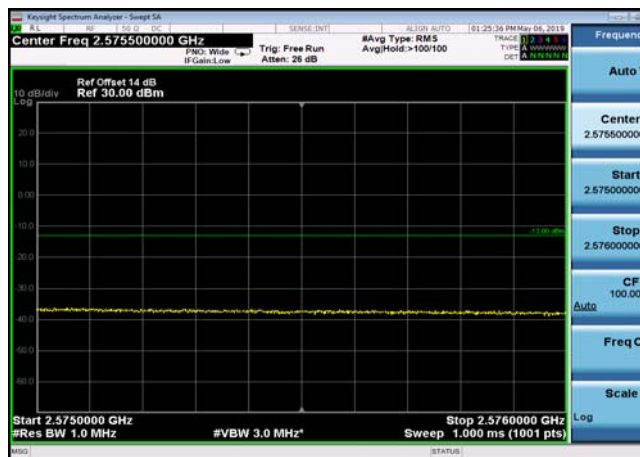

FDD07_10MHz_2565_QPSK_fullIRB_ExtraBand_Range_2575~2576