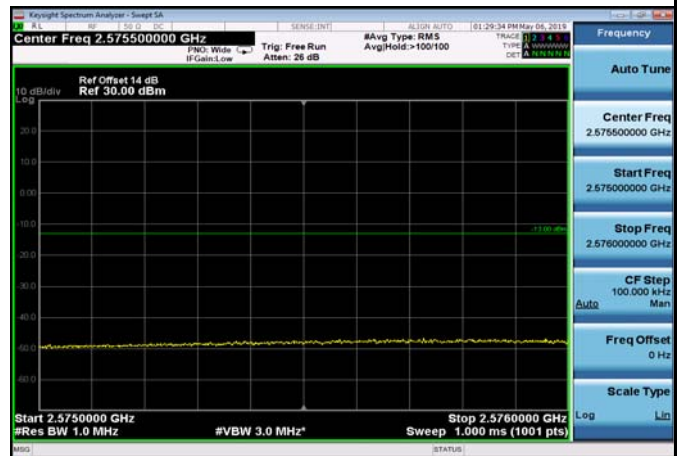

HighRange\_FDD07\_15MHz\_2562.5\_OneRB\_high\_QPSK

HighRange\_FDD07\_15MHz\_2562.5\_OneRB\_high\_Q16

FDD07\_15MHz\_2562.5\_Q16\_OneRB\_high\_ExtraBands\_Range\_2570~2575

FDD07\_15MHz\_2562.5\_Q16\_OneRB\_high\_ExtraBands\_Range\_2575~2576