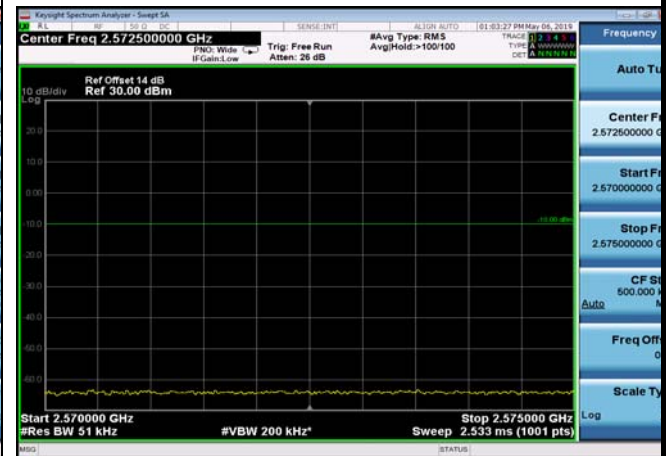

FDD07_15MHz_2507.5_Q16_fullRB_ExtraBa
nds_Range_2570~2575