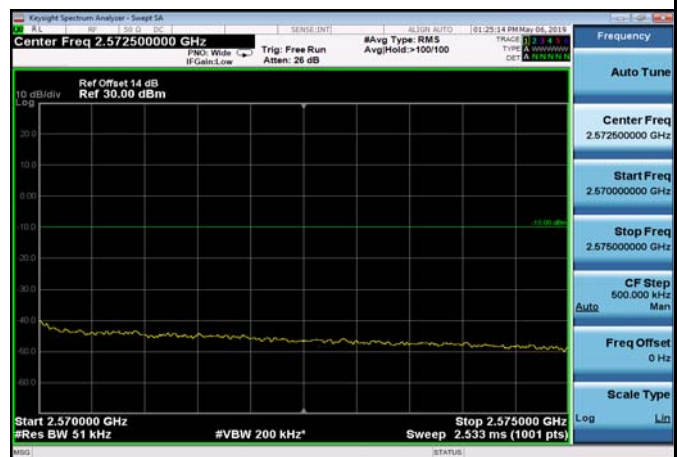

FDD07_10MHz_2565_QPSK_fullIRB_ExtraBand_Range_2570~2575