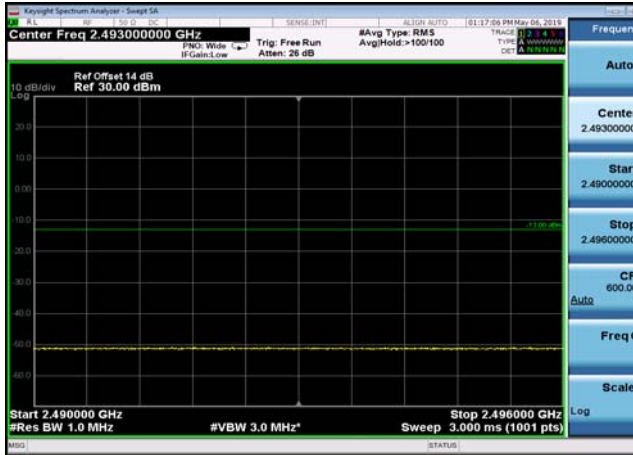

FDD07_5MHz_2567.5_QPSK_fullIRB_ExtraBands_Range_2490~2496