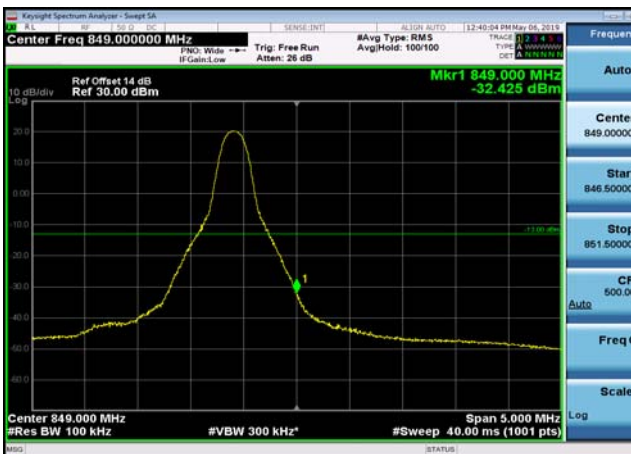

HighRange_FDD05_10MHz_844_OneRB_high_QPSK