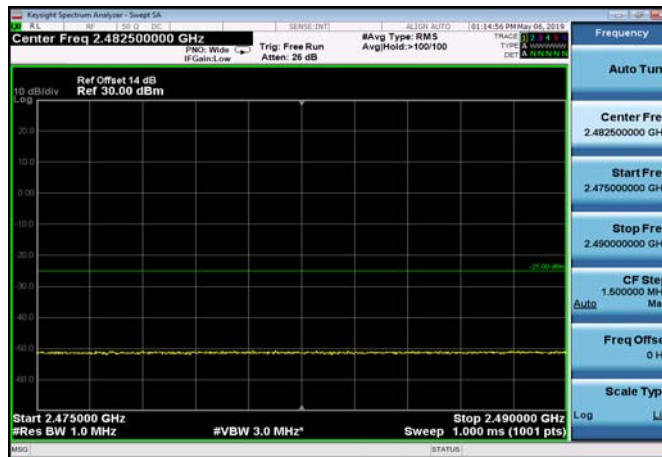

FDD07_5MHz_2567.5_QPSK_OneRB_low
_ExtraBands_Range_2475~2490