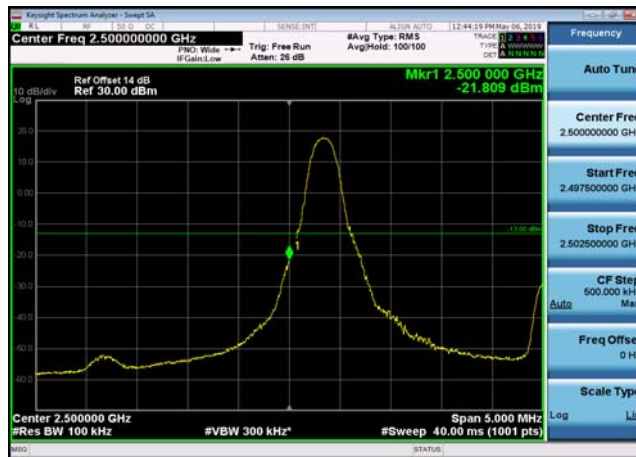

LowRange_FDD07_5MHz_2502.5_OneRB
_low_Q16