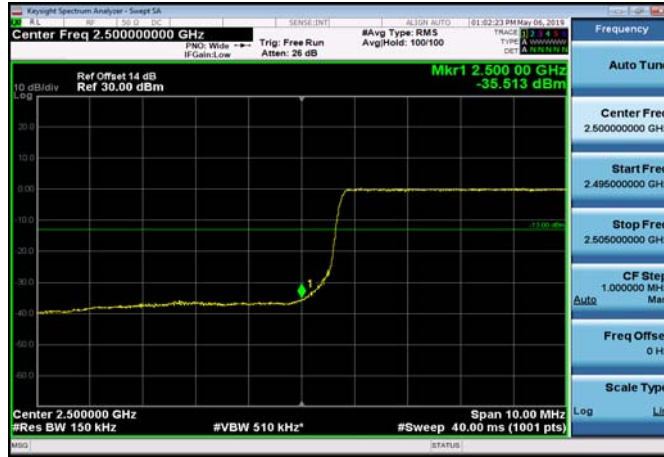

FDD07\_15MHz\_2507.5\_Q16\_OneRB\_low  
\_ExtraBands\_Range\_2490~2496

LowRange\_FDD07\_15MHz\_2507.5\_fullRB  
\_Low\_QPSK

LowRange\_ FDD07\_15MHz\_2507.5\_fullRB  
\_Low\_Q16

FDD07\_15MHz\_2507.5\_Q16\_fullRB\_ExtraBa  
nds\_Range\_2475~2490