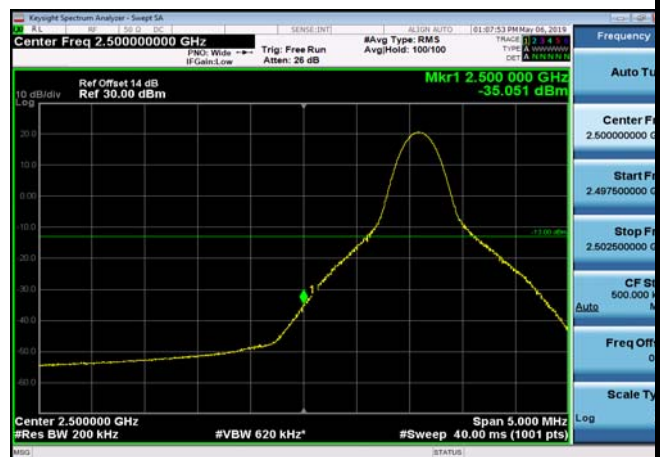

LowRange_FDD07_20MHz_2510_OneRB
_low_QPSK