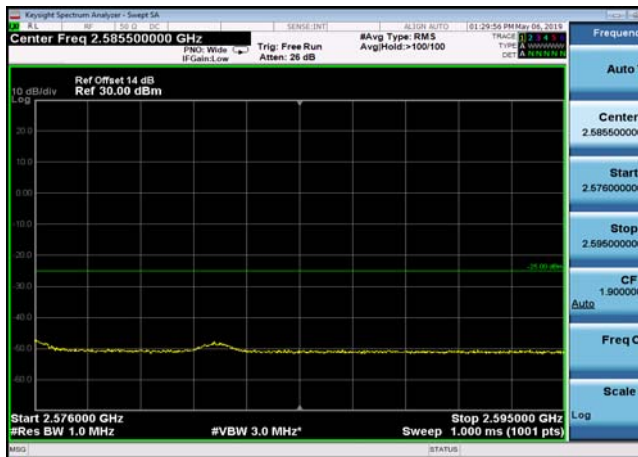

FDD07_15MHz_2562.5_Q16_OneRB_high_ExtraBands_Range_2576~2595