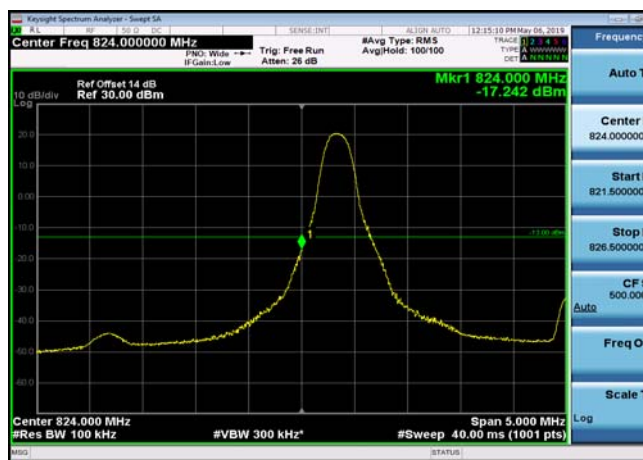

LowRange\_FDD05\_3MHz\_825.5\_fullIRB  
\_Low\_QPSK

LowRange\_FDD05\_3MHz\_825.5\_fullIRB  
\_Low\_Q16

LowRange\_FDD05\_5MHz\_826.5\_OneRB  
\_low\_QPSK

LowRange\_FDD05\_5MHz\_826.5\_OneRB  
\_low\_Q16

LowRange\_FDD05\_5MHz\_826.5\_fullIRB  
\_Low\_QPSK