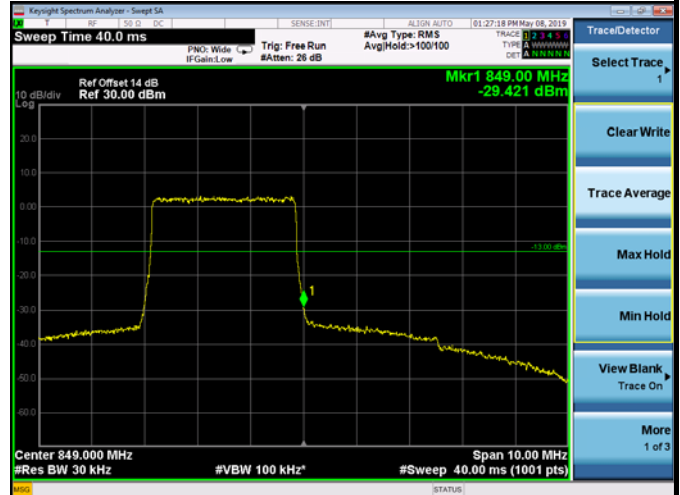

HighRange\_FDD05\_3MHz\_847.5\_OneRB\_high\_QPSK

HighRange\_FDD05\_3MHz\_847.5\_OneRB\_high\_Q16

HighRange\_ FDD05\_3MHz\_847.5\_fullRB  
\_High\_QPSK

HighRange\_ FDD05\_3MHz\_847.5\_fullRB  
\_High\_Q16