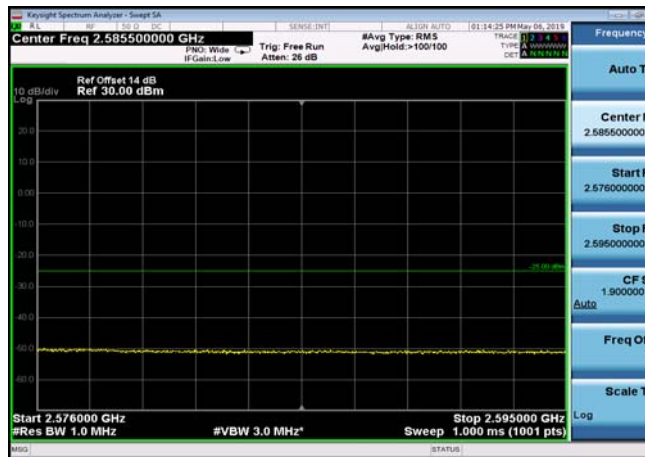

HighRange\_FDD07\_5MHz\_2567.5\_OneRB  
\_high\_Q16

FDD07\_5MHz\_2567.5\_Q16\_OneRB\_high  
\_ExtraBands\_Range\_2570~2575

FDD07\_5MHz\_2567.5\_Q16\_OneRB\_high  
\_ExtraBands\_Range\_2575~2576

FDD07\_5MHz\_2567.5\_Q16\_OneRB\_high  
\_ExtraBands\_Range\_2576~2595