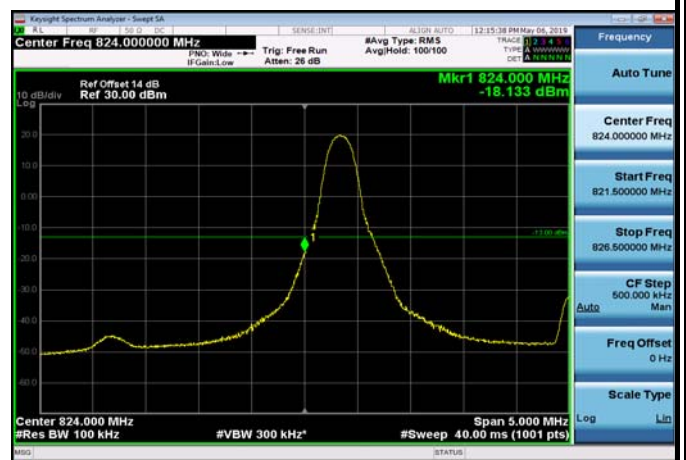

LowRange\_FDD05\_3MHz\_825.5\_fullIRB  
\_Low\_QPSK

LowRange\_FDD05\_3MHz\_825.5\_fullIRB  
\_Low\_Q16

LowRange\_FDD05\_5MHz\_826.5\_OneRB  
\_low\_QPSK

LowRange\_FDD05\_5MHz\_826.5\_OneRB  
\_low\_Q16

LowRange\_FDD05\_5MHz\_826.5\_fullIRB  
\_Low\_QPSK