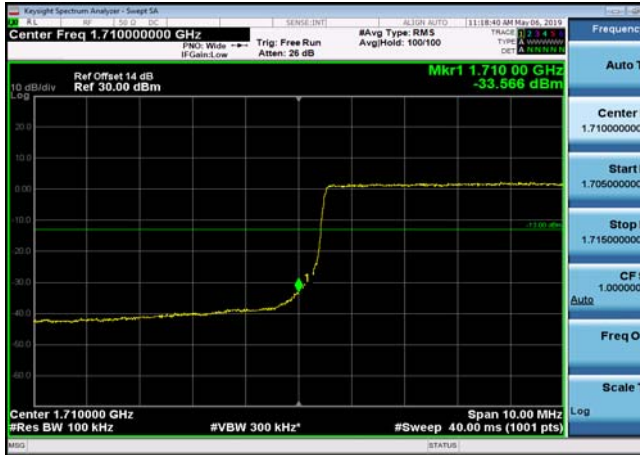

LowRange\_FDD04\_5MHz\_1712.5\_fullRB  
\_Low\_QPSK

LowRange\_FDD04\_5MHz\_1712.5\_fullRB  
\_Low\_Q16

LowRange\_FDD04\_10MHz\_1715\_OneRB  
\_low\_QPSK

LowRange\_FDD04\_10MHz\_1715\_OneRB  
\_low\_Q16

LowRange\_FDD04\_10MHz\_1715\_fullRB  
\_Low\_QPSK