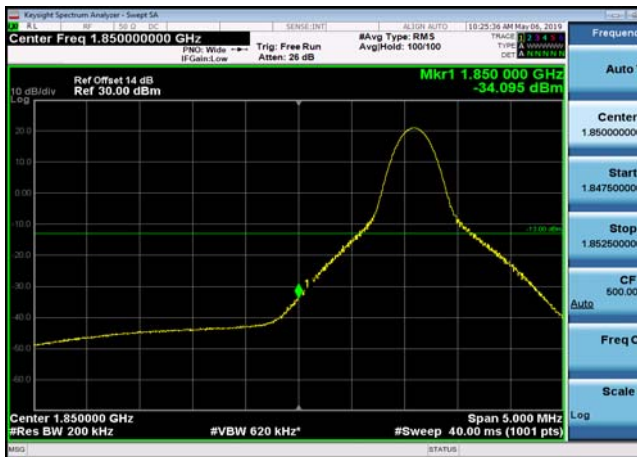

LowRange\_FDD02\_15MHz\_1857.5\_OneRB  
\_low\_Q16

LowRange\_FDD02\_15MHz\_1857.5\_fullRB  
\_Low\_QPSK

LowRange\_FDD02\_15MHz\_1857.5\_fullRB  
\_Low\_Q16

LowRange\_FDD02\_20MHz\_1860\_OneRB  
\_low\_QPSK