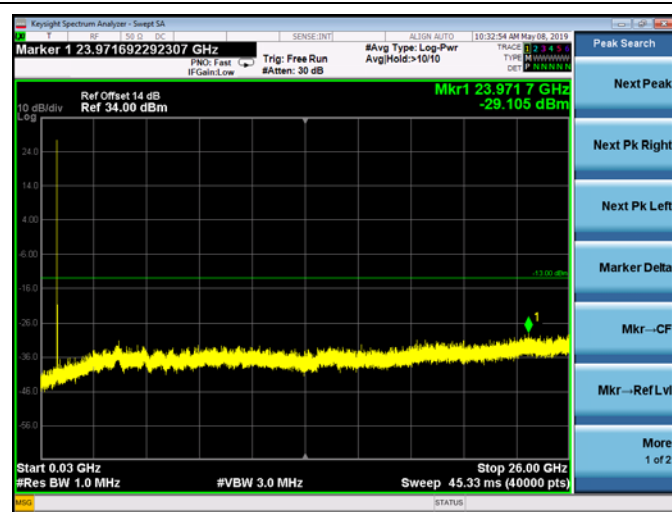

FDD05_MidRange_10MHz_30MHz~26GHz