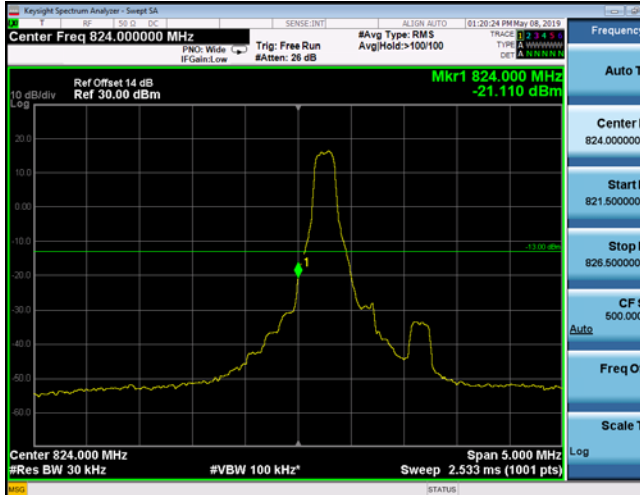

LowRange_FDD05_1.4MHz_824.7_OneRB
_low_QPSK