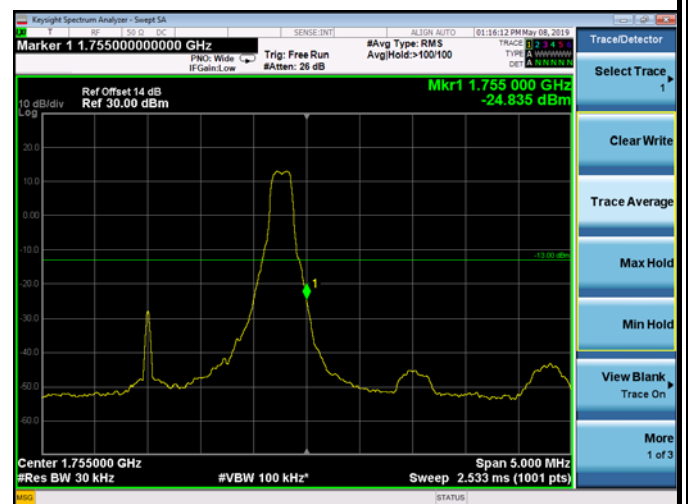

HighRange_FDD04_3MHz_1753.5_OneRB
_high_Q16