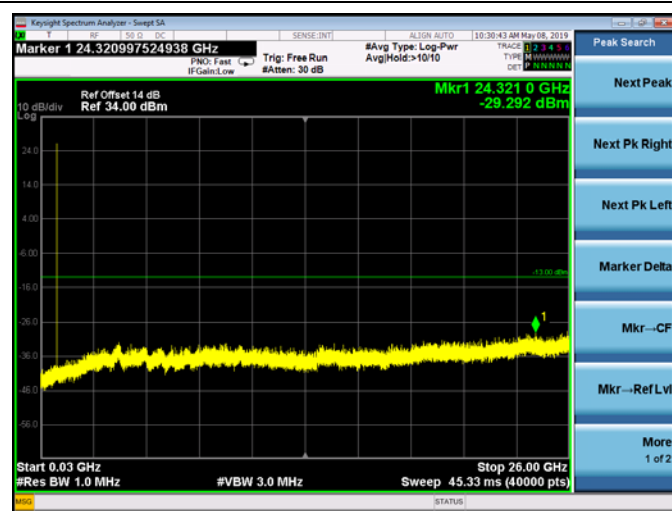

FDD05_LowRange_5MHz_30MHz~26GHz