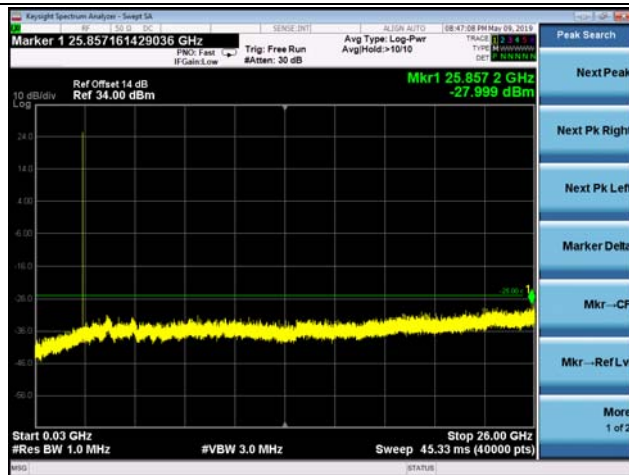

FDD07_LowRange_15MHz_30MHz~26GHz