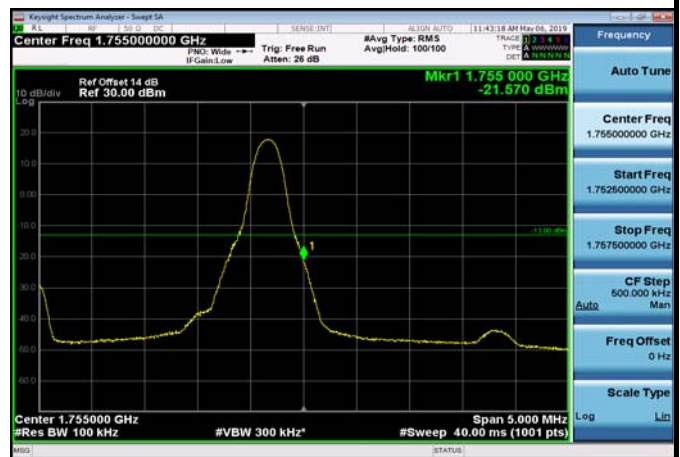

HighRange_ FDD04_5MHz_1752.5_OneRB
_high_Q16