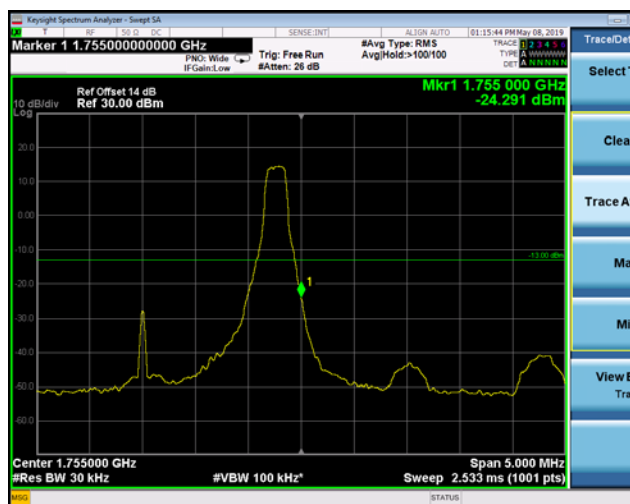

HighRange_FDD04_3MHz_1753.5_OneRB
_high_QPSK