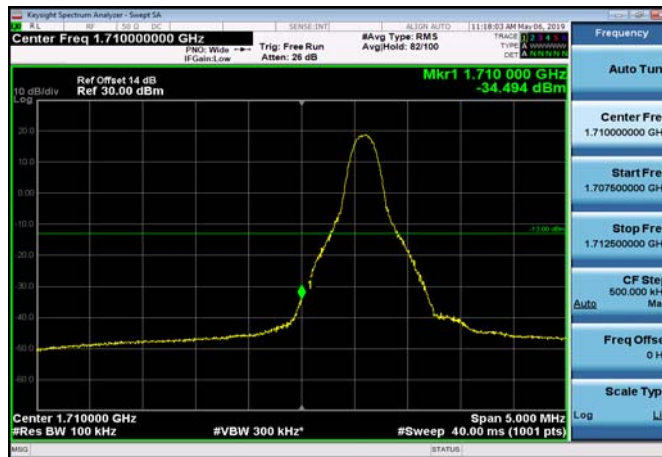

LowRange\_FDD04\_5MHz\_1712.5\_fullRB  
\_Low\_QPSK

LowRange\_FDD04\_5MHz\_1712.5\_fullRB  
\_Low\_Q16

LowRange\_FDD04\_10MHz\_1715\_OneRB  
\_low\_QPSK

LowRange\_FDD04\_10MHz\_1715\_OneRB  
\_low\_Q16

LowRange\_FDD04\_10MHz\_1715\_fullRB  
\_Low\_QPSK