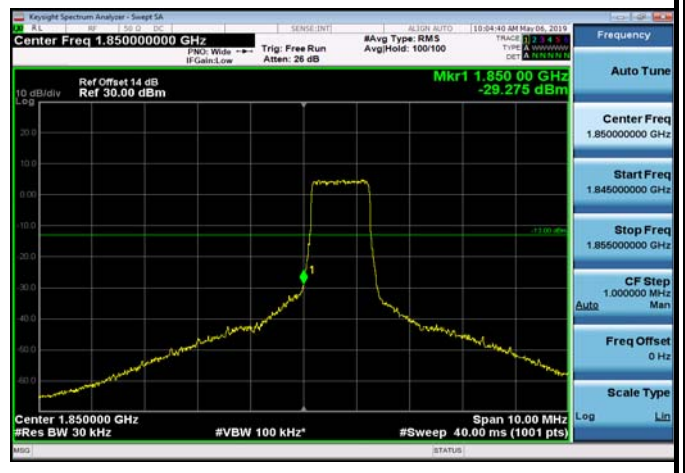

## Test Result and Data

LowRange\_FDD02\_1.4MHz\_1850.7\_OneRB\_low\_QPSK

LowRange\_FDD02\_1.4MHz\_1850.7\_OneRB\_low\_Q16

LowRange\_FDD02\_1.4MHz\_1850.7\_fullIRB\_Low\_QPSK

LowRange\_FDD02\_1.4MHz\_1850.7\_fullIRB\_Low\_Q16