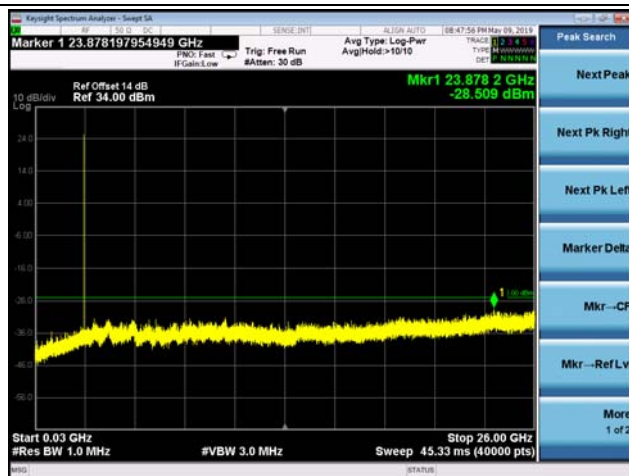

FDD07\_MidRange\_10MHz\_30MHz~26GHz

FDD07\_HighRange\_10MHz\_30MHz~26GHz

FDD07\_LowRange\_15MHz\_30MHz~26GHz

FDD07\_MidRange\_15MHz\_30MHz~26GHz

FDD07\_HighRange\_15MHz\_30MHz~26GHz

FDD07\_LowRange\_20MHz\_30MHz~26GHz