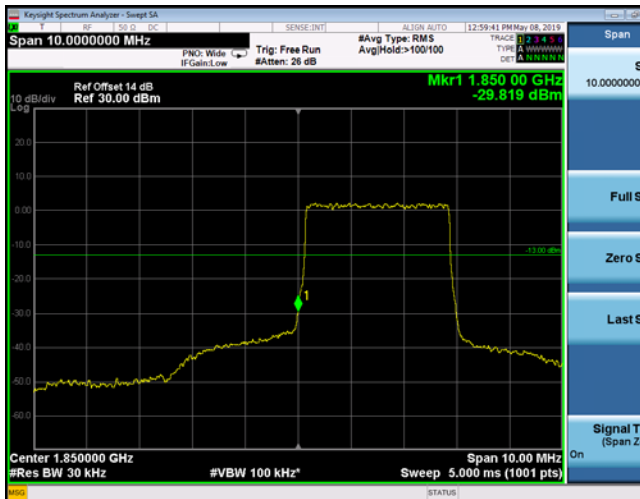

LowRange_FDD02_3MHz_1851.5_fullIRB
_Low_QPSK