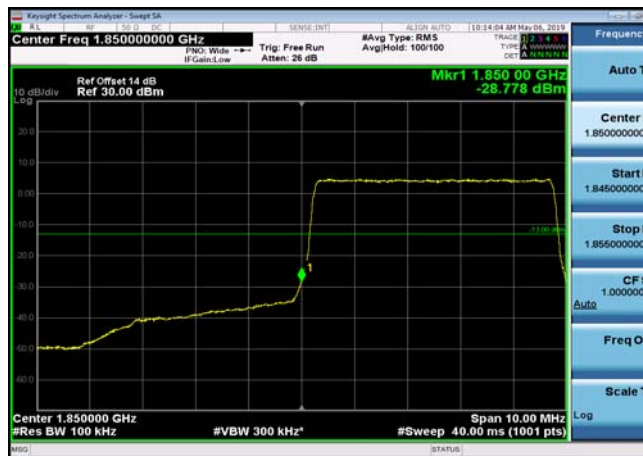

LowRange\_FDD02\_5MHz\_1852.5\_OneRB  
\_low\_QPSK

LowRange\_FDD02\_5MHz\_1852.5\_OneRB  
\_low\_Q16

LowRange\_FDD02\_5MHz\_1852.5\_fullRB  
\_Low\_QPSK

LowRange\_FDD02\_5MHz\_1852.5\_fullRB  
\_Low\_Q16