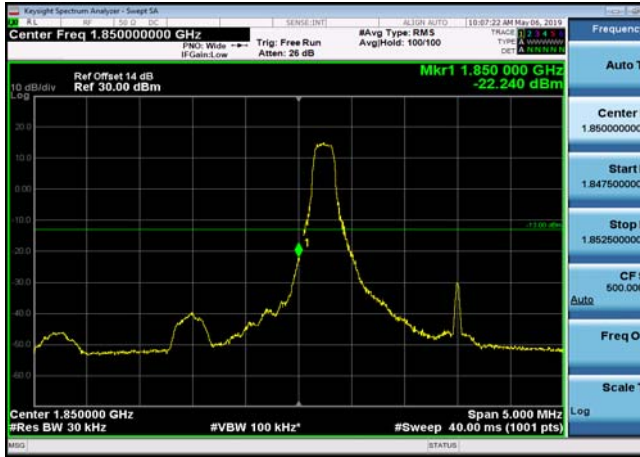

LowRange_FDD02_3MHz_1851.5_OneRB
_low_QPSK