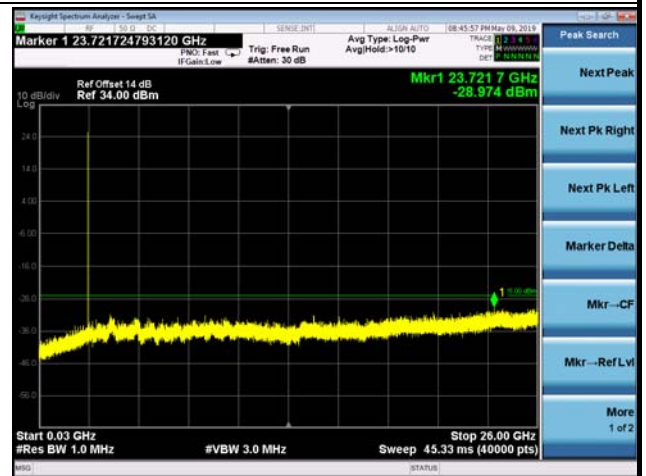

FDD07_HighRange_10MHz_30MHz~26GHz