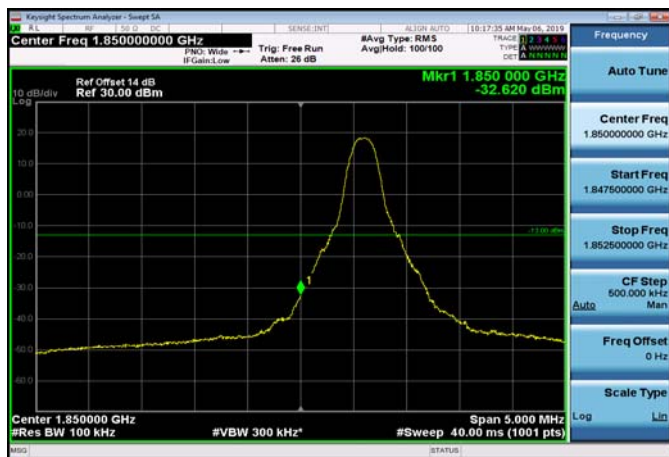

LowRange_FDD02_10MHz_1855_OneRB
_low_Q16