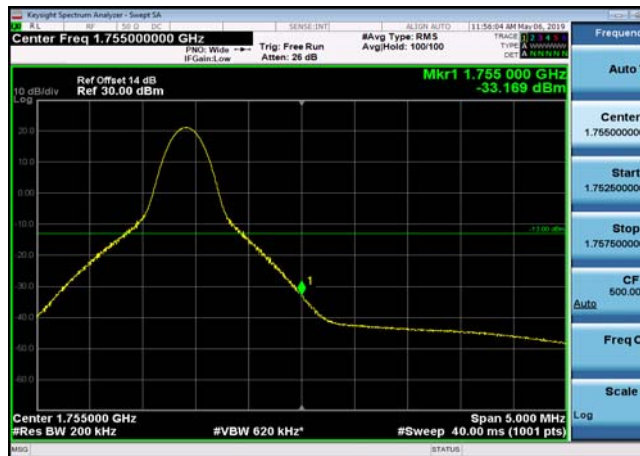

HighRange_FDD04_20MHz_1745_OneRB_high_QPSK