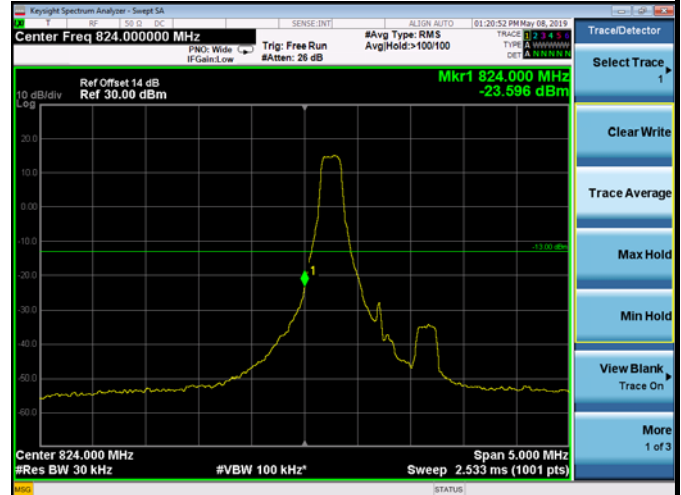

HighRange\_FDD04\_20MHz\_1745\_fullRB\_High\_Q16

LowRange\_FDD05\_1.4MHz\_824.7\_OneRB  
\_low\_QPSK

LowRange\_FDD05\_1.4MHz\_824.7\_OneRB  
\_low\_Q16

LowRange\_FDD05\_1.4MHz\_824.7\_fullIRB  
\_Low\_QPSK