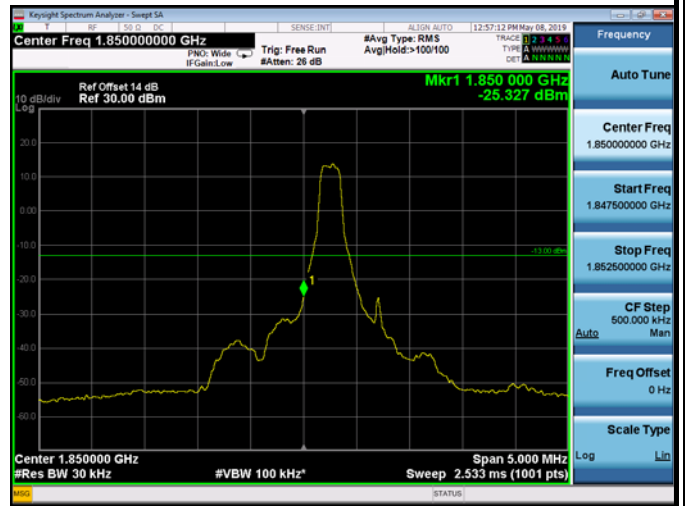

LowRange_FDD02_1.4MHz_1850.7_OneRB_low_Q16