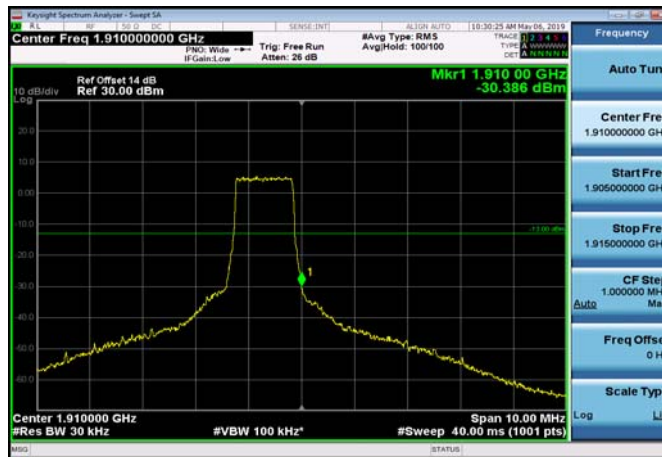

HighRange_FDD02_1.4MHz_1909.3
_fullRB_High_Q16