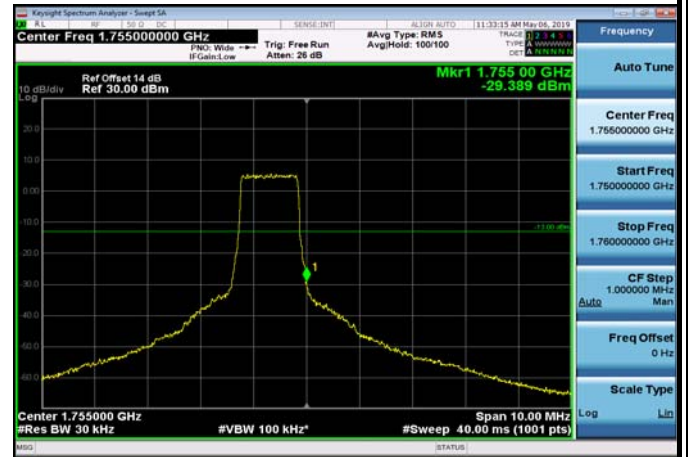

HighRange\_FDD04\_1.4MHz\_1754.3\_OneRB  
\_high\_QPSK

HighRange\_FDD04\_1.4MHz\_1754.3\_OneRB  
\_high\_Q16

HighRange\_FDD04\_1.4MHz\_1754.3  
\_fullRB\_High\_QPSK

HighRange\_FDD04\_1.4MHz\_1754.3  
\_fullRB\_High\_Q16