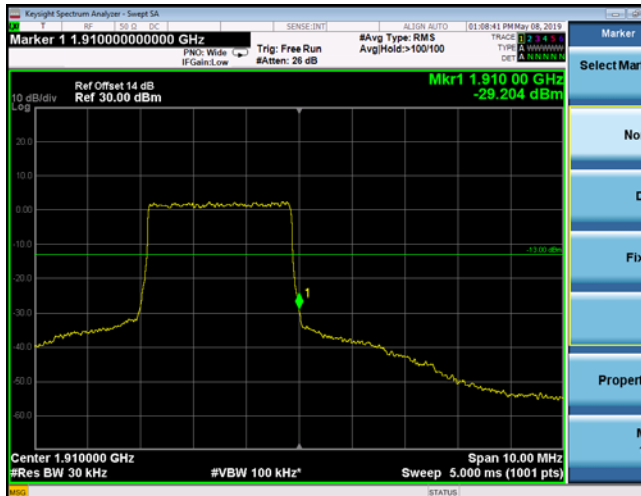

HighRange_FDD02_3MHz_1908.5_fullRB_High_QPSK