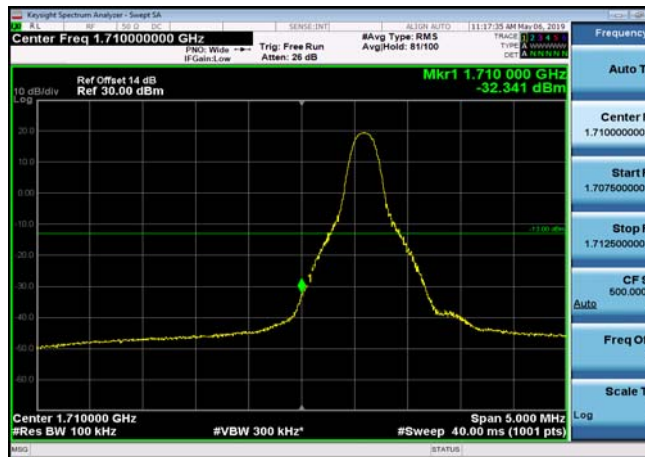

LowRange_FDD04_10MHz_1715_OneRB
_low_QPSK