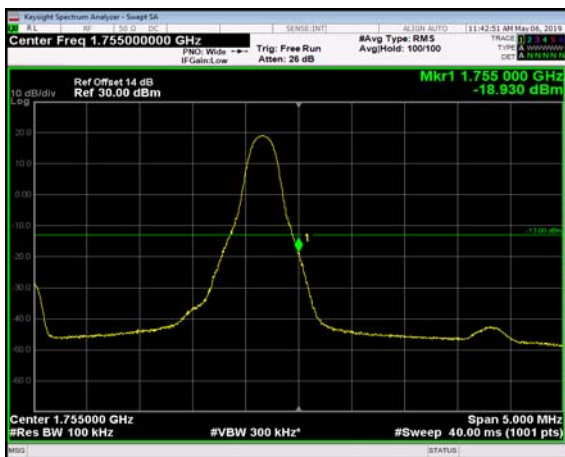

HighRange_ FDD04_5MHz_1752.5_OneRB
_high_QPSK