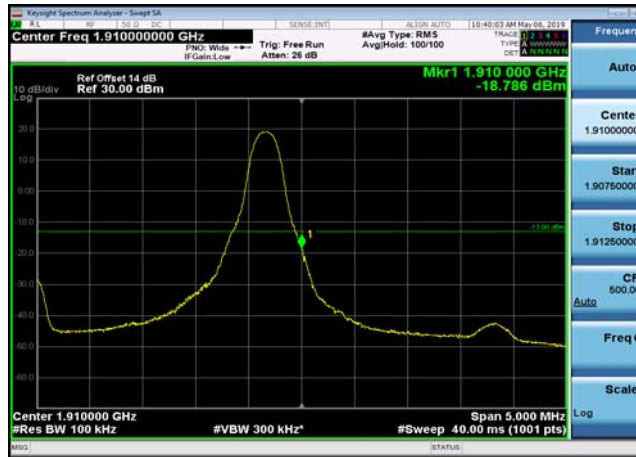

HighRange\_FDD02\_3MHz\_1908.5\_OneRB\_high\_Q16

HighRange\_FDD02\_3MHz\_1908.5\_fullRB\_High\_QPSK

HighRange\_FDD02\_3MHz\_1908.5\_fullRB\_High\_Q16

HighRange\_FDD02\_5MHz\_1907.5\_OneRB\_high\_QPSK

HighRange\_FDD02\_5MHz\_1907.5\_OneRB\_high\_Q16