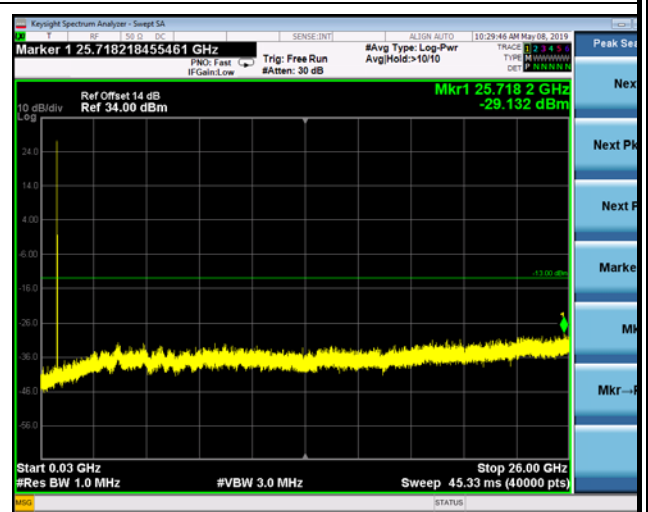

FDD05_highRange_3MHz_30MHz~26GHz