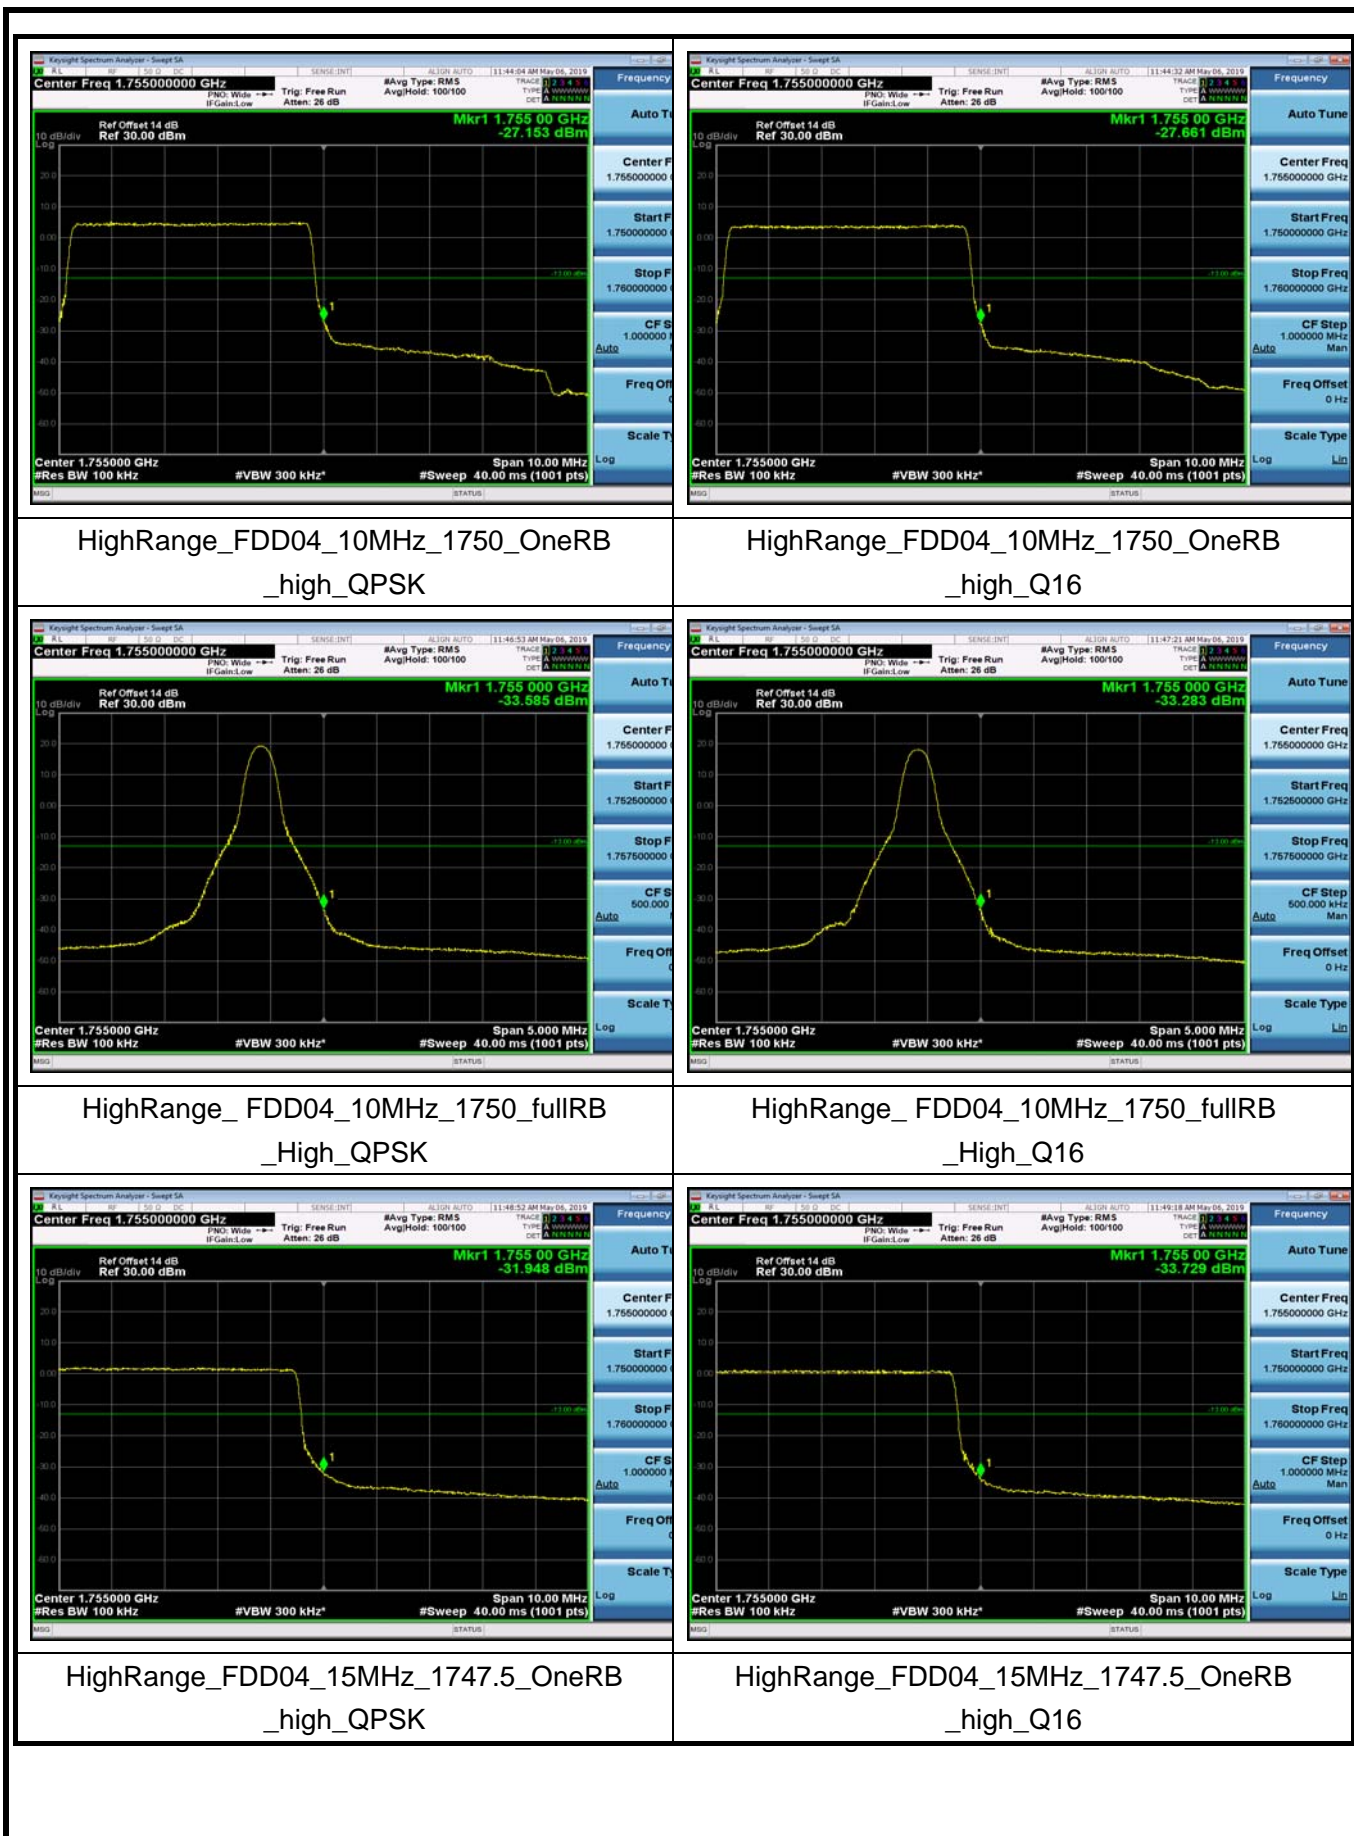

HighRange\_ FDD04\_5MHz\_1752.5\_OneRB  
\_high\_QPSK

HighRange\_ FDD04\_5MHz\_1752.5\_OneRB  
\_high\_Q16

HighRange\_ FDD04\_5MHz\_1752.5\_fullRB  
\_High\_QPSK

HighRange\_ FDD04\_5MHz\_1752.5\_fullRB  
\_High\_Q16