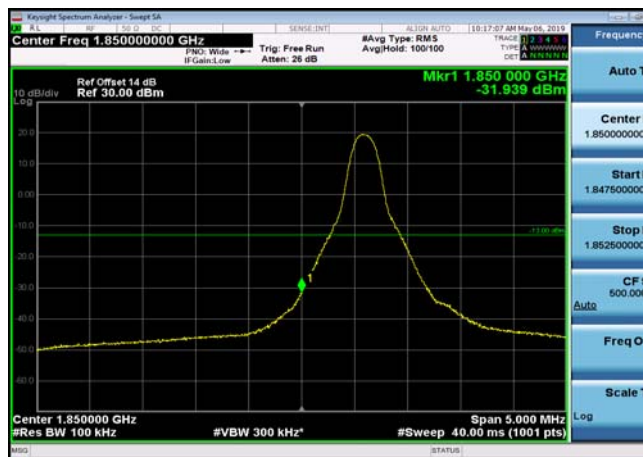

LowRange_FDD02_10MHz_1855_OneRB
_low_QPSK