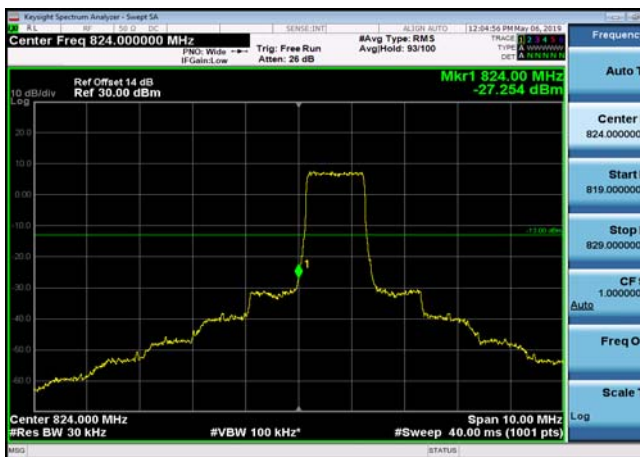

HighRange\_FDD04\_20MHz\_1745\_fullRB\_High\_Q16

LowRange\_FDD05\_1.4MHz\_824.7\_OneRB  
\_low\_QPSK

LowRange\_FDD05\_1.4MHz\_824.7\_OneRB  
\_low\_Q16

LowRange\_FDD05\_1.4MHz\_824.7\_fullIRB  
\_Low\_QPSK