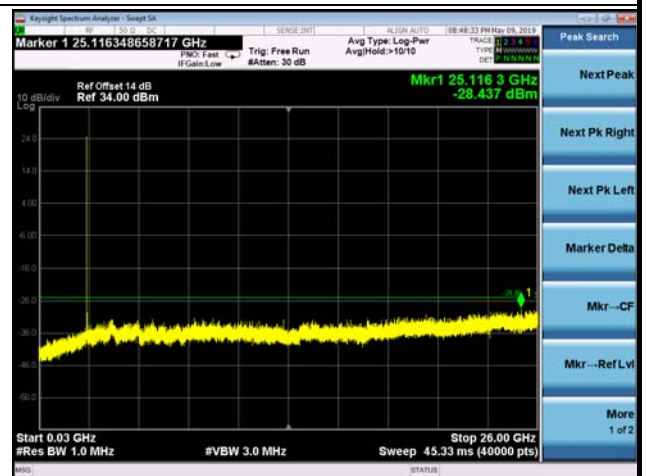

FDD07\_MidRange\_10MHz\_30MHz~26GHz

FDD07\_HighRange\_10MHz\_30MHz~26GHz

FDD07\_LowRange\_15MHz\_30MHz~26GHz

FDD07\_MidRange\_15MHz\_30MHz~26GHz

FDD07\_HighRange\_15MHz\_30MHz~26GHz

FDD07\_LowRange\_20MHz\_30MHz~26GHz