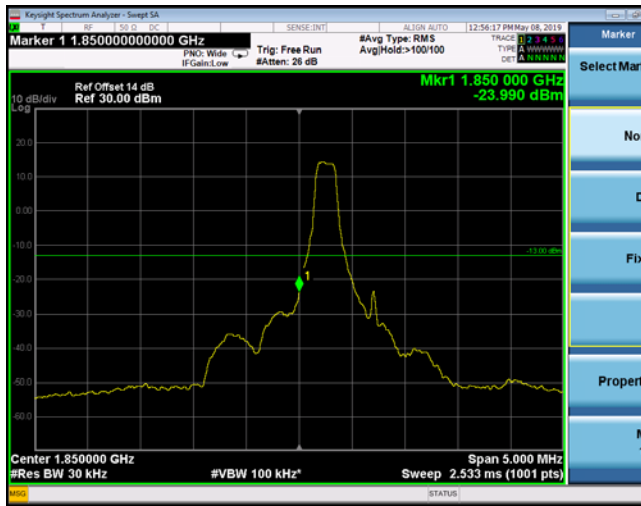

Conducted Band Edge

Test Result and Data

LowRange_FDD02_1.4MHz_1850.7_OneRB_low_QPSK