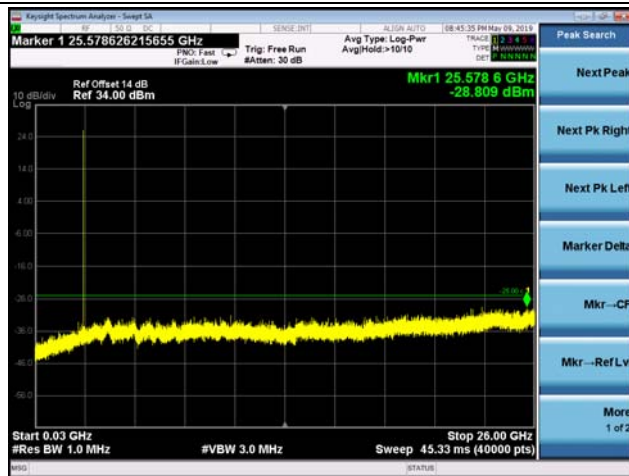

FDD07_MidRange_10MHz_30MHz~26GHz