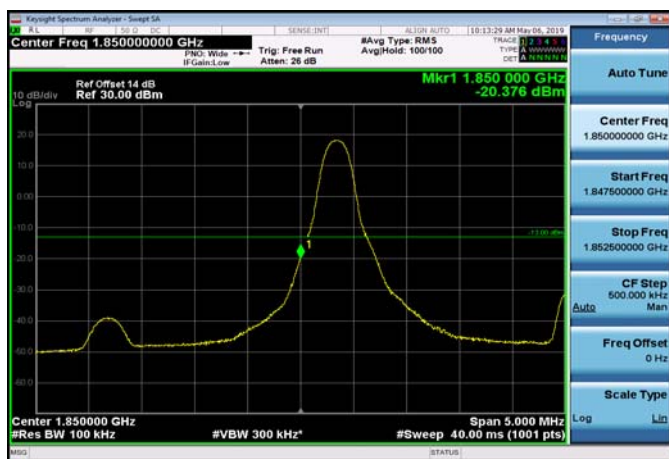

LowRange\_FDD02\_5MHz\_1852.5\_OneRB  
\_low\_QPSK

LowRange\_FDD02\_5MHz\_1852.5\_OneRB  
\_low\_Q16

LowRange\_FDD02\_5MHz\_1852.5\_fullRB  
\_Low\_QPSK

LowRange\_FDD02\_5MHz\_1852.5\_fullRB  
\_Low\_Q16