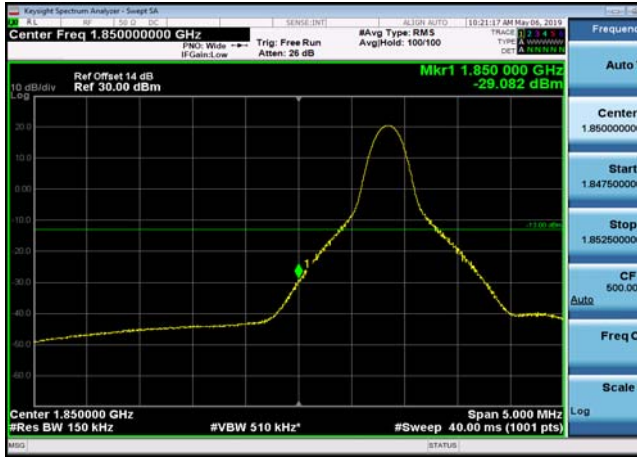

LowRange\_FDD02\_10MHz\_1855\_OneRB  
\_low\_QPSK

LowRange\_FDD02\_10MHz\_1855\_OneRB  
\_low\_Q16

LowRange\_FDD02\_10MHz\_1855\_fullRB  
\_Low\_QPSK

LowRange\_FDD02\_10MHz\_1855\_fullRB  
\_Low\_Q16

LowRange\_FDD02\_15MHz\_1857.5\_OneRB  
\_low\_QPSK