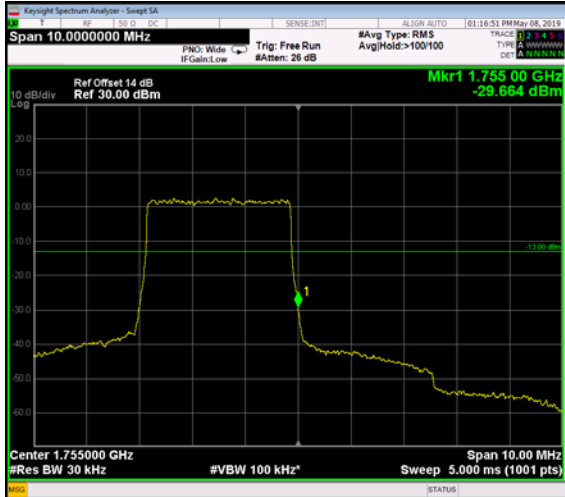

HighRange\_FDD04\_3MHz\_1753.5\_OneRB  
\_high\_QPSK

HighRange\_FDD04\_3MHz\_1753.5\_OneRB  
\_high\_Q16

HighRange\_ FDD04\_3MHz\_1753.5\_fullRB  
\_High\_QPSK

HighRange\_ FDD04\_3MHz\_1753.5\_fullRB  
\_High\_Q16