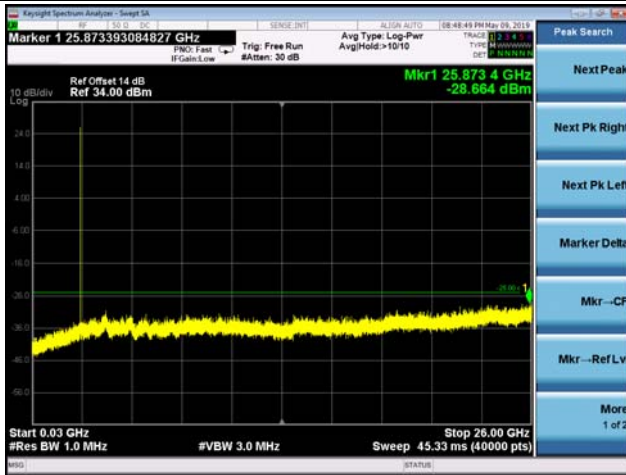

FDD07_MidRange_20MHz_30MHz~26GHz