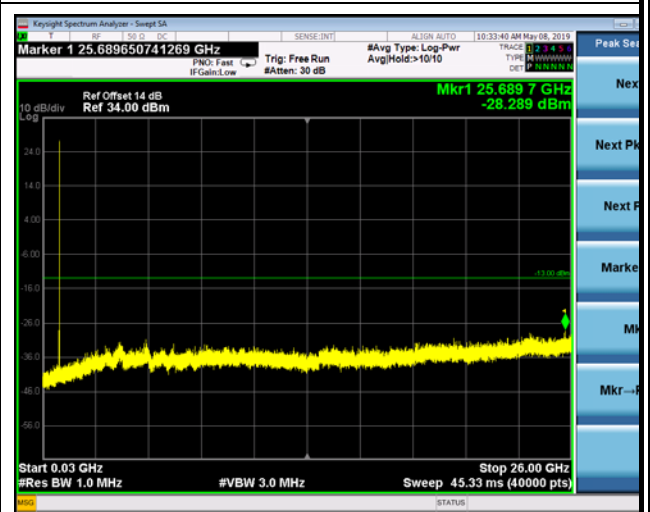

FDD05_HighRange_10MHz_30MHz~26GHz