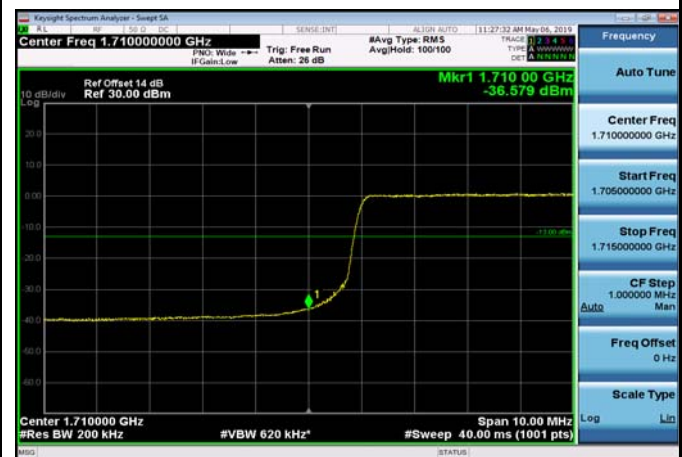

LowRange\_FDD04\_15MHz\_1717.5\_fullRB  
\_Low\_Q16

LowRange\_FDD04\_20MHz\_1720\_OneRB  
\_low\_QPSK

LowRange\_FDD04\_20MHz\_1720\_OneRB  
\_low\_Q16

LowRange\_FDD04\_20MHz\_1720\_fullRB  
\_Low\_QPSK

LowRange\_FDD04\_20MHz\_1720\_fullRB  
\_Low\_Q16