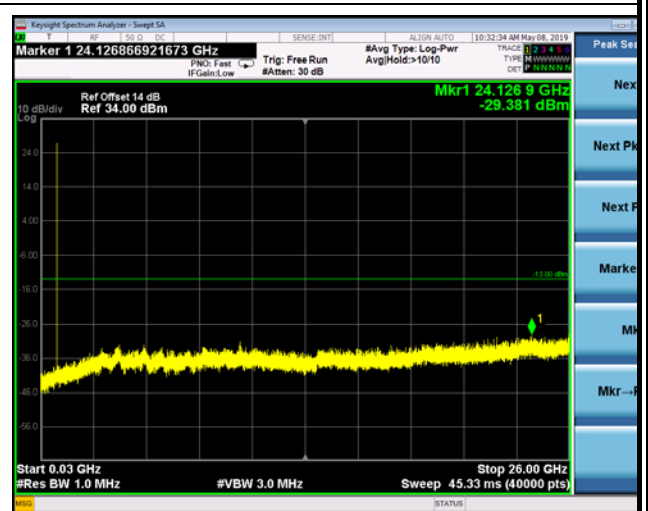

FDD05\_MidRange\_3MHz\_30MHz~26GHz

FDD05\_highRange\_3MHz\_30MHz~26GHz

FDD05\_LowRange\_5MHz\_30MHz~26GHz

FDD05\_MidRange\_5MHz\_30MHz~26GHz

FDD05\_HighRange\_5MHz\_30MHz~26GHz

FDD05\_LowRange\_10MHz\_30MHz~26GHz