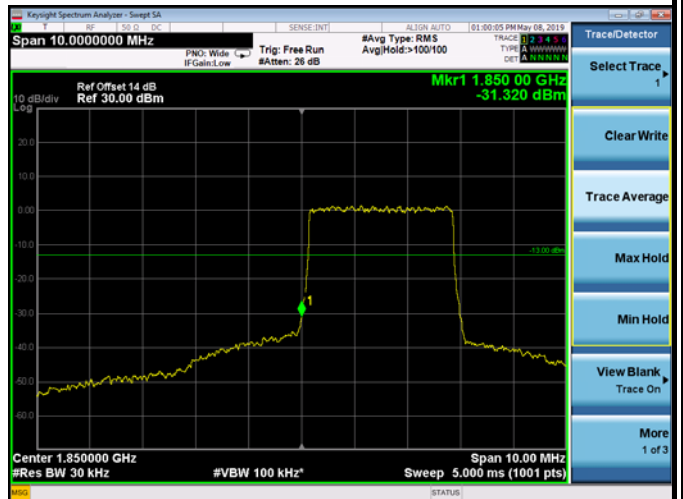

LowRange\_FDD02\_3MHz\_1851.5\_OneRB  
\_low\_QPSK

LowRange\_FDD02\_3MHz\_1851.5\_OneRB  
\_low\_Q16

LowRange\_FDD02\_3MHz\_1851.5\_fullIRB  
\_Low\_QPSK

LowRange\_FDD02\_3MHz\_1851.5\_fullIRB  
\_Low\_Q16