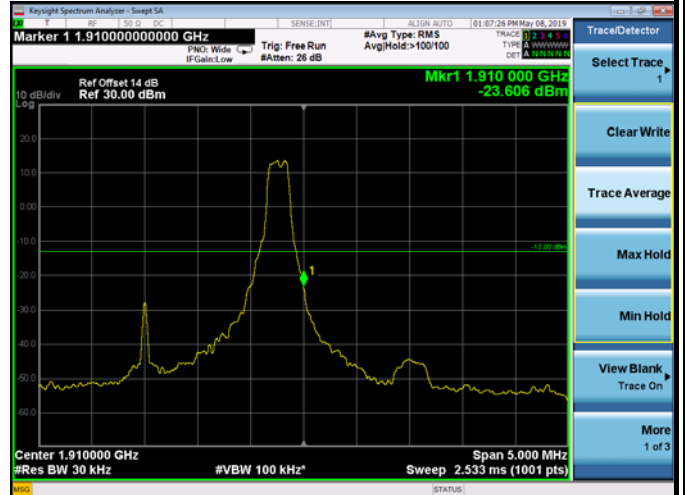

HighRange_FDD02_3MHz_1908.5_OneRB_high_Q16