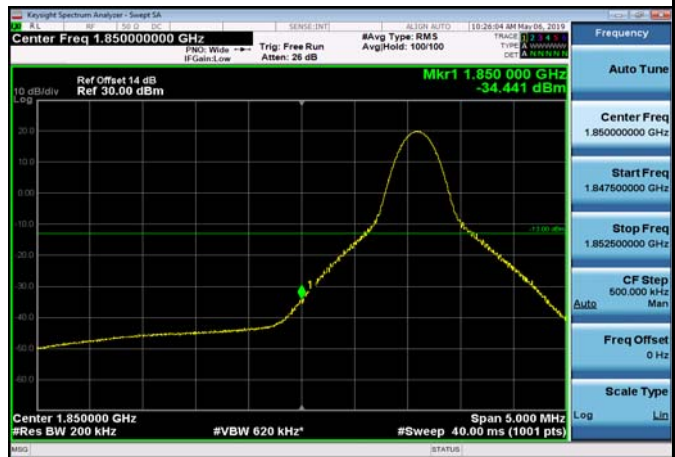

LowRange_FDD02_20MHz_1860_OneRB
_low_Q16