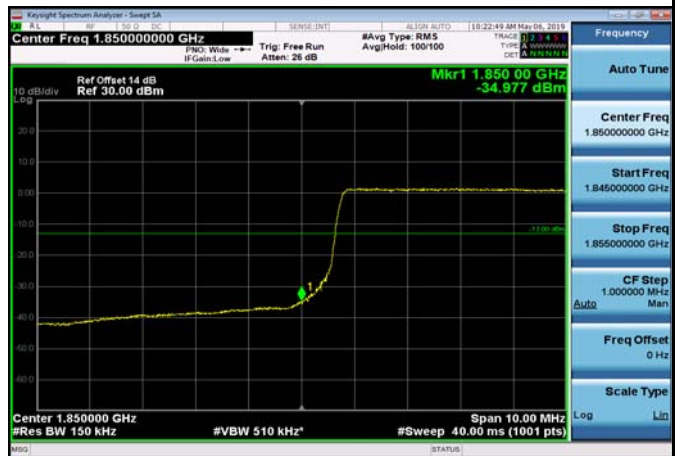

LowRange_FDD02_15MHz_1857.5_fullRB
_Low_Q16