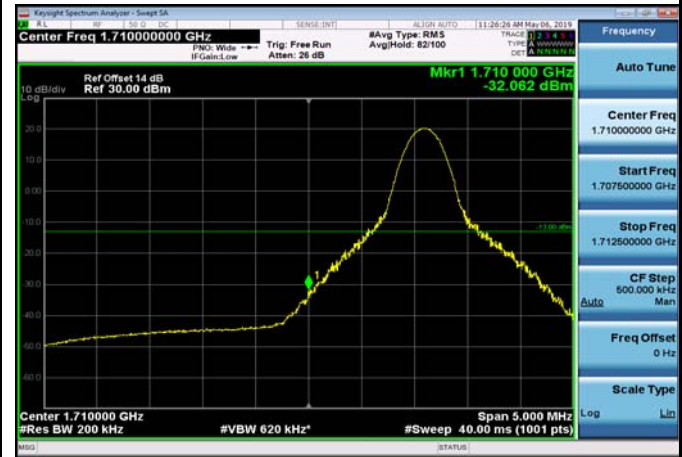

LowRange\_FDD04\_15MHz\_1717.5\_fullRB  
\_Low\_Q16

LowRange\_FDD04\_20MHz\_1720\_OneRB  
\_low\_QPSK

LowRange\_FDD04\_20MHz\_1720\_OneRB  
\_low\_Q16

LowRange\_FDD04\_20MHz\_1720\_fullRB  
\_Low\_QPSK

LowRange\_FDD04\_20MHz\_1720\_fullRB  
\_Low\_Q16