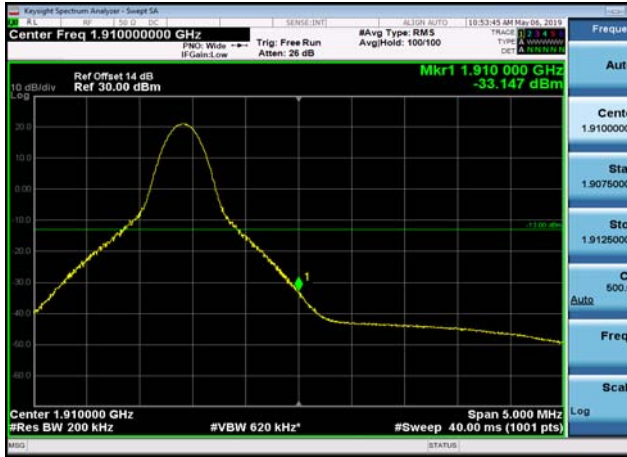

HighRange_FDD02_20MHz_1900_OneRB
_high_QPSK