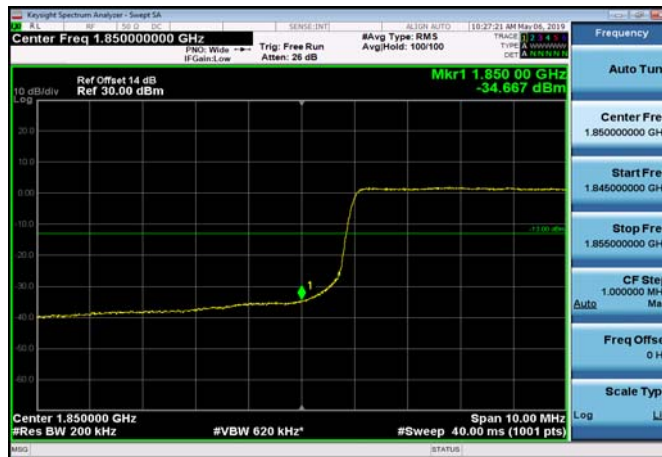

LowRange\_FDD02\_20MHz\_1860\_OneRB  
\_low\_Q16

LowRange\_FDD02\_20MHz\_1860\_fullRB  
\_Low\_QPSK

LowRange\_FDD02\_20MHz\_1860\_fullRB  
\_Low\_Q16

HighRange\_FDD02\_1.4MHz\_1909.3\_OneRB  
\_high\_QPSK