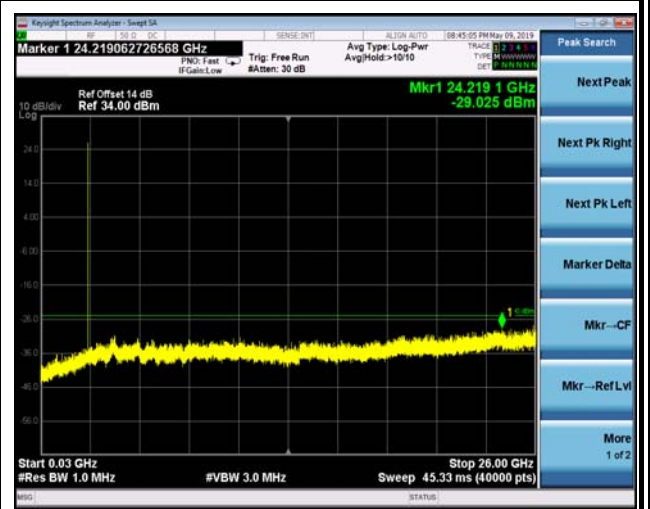

FDD05\_MidRange\_10MHz\_30MHz~26GHz

FDD05\_HighRange\_10MHz\_30MHz~26GHz

FDD07\_LowRange\_5MHz\_30MHz~26GHz

FDD07\_MidRange\_5MHz\_30MHz~26GHz

FDD07\_HighRange\_5MHz\_30MHz~26GHz

FDD07\_LowRange\_10MHz\_30MHz~26GHz