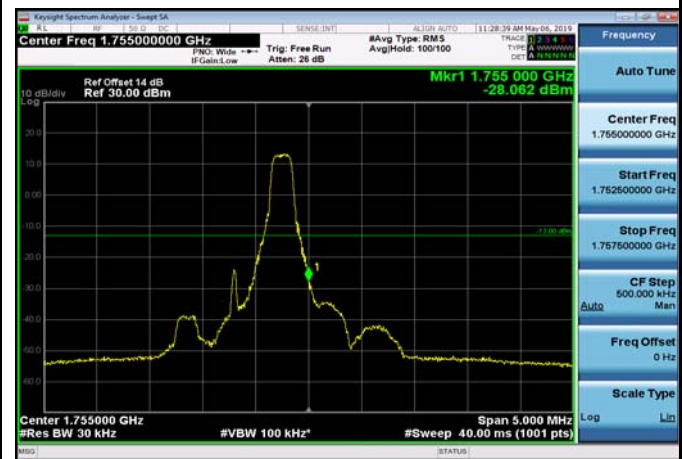

HighRange_FDD04_1.4MHz_1754.3_OneRB
_high_Q16