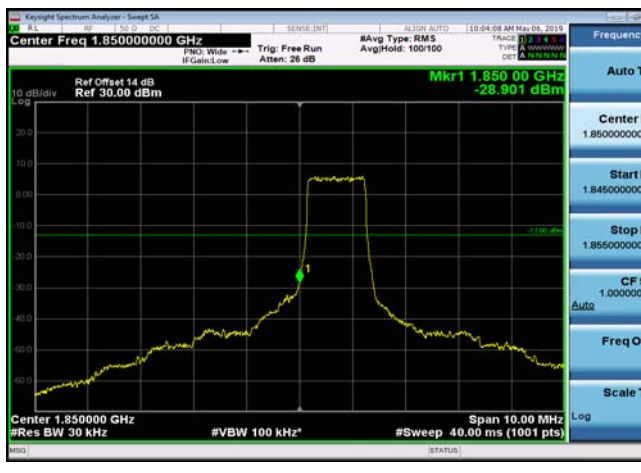

## Test Result and Data

LowRange\_FDD02\_1.4MHz\_1850.7\_OneRB\_low\_QPSK

LowRange\_FDD02\_1.4MHz\_1850.7\_OneRB\_low\_Q16

LowRange\_FDD02\_1.4MHz\_1850.7\_fullIRB\_Low\_QPSK

LowRange\_FDD02\_1.4MHz\_1850.7\_fullIRB\_Low\_Q16

LowRange\_FDD02\_3MHz\_1851.5\_OneRB  
\_low\_QPSK

LowRange\_FDD02\_3MHz\_1851.5\_OneRB  
\_low\_Q16

LowRange\_FDD02\_3MHz\_1851.5\_fullIRB  
\_Low\_QPSK

LowRange\_FDD02\_3MHz\_1851.5\_fullIRB  
\_Low\_Q16