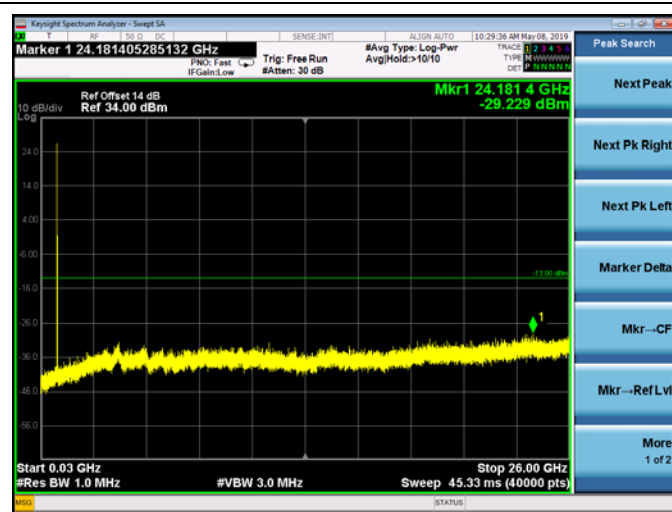

FDD05_MidRange_3MHz_30MHz~26GHz