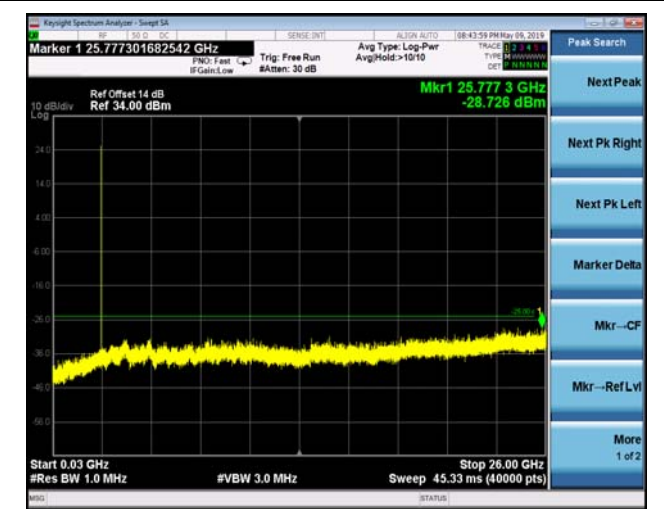

FDD05\_MidRange\_10MHz\_30MHz~26GHz

FDD05\_HighRange\_10MHz\_30MHz~26GHz

FDD07\_LowRange\_5MHz\_30MHz~26GHz

FDD07\_MidRange\_5MHz\_30MHz~26GHz

FDD07\_HighRange\_5MHz\_30MHz~26GHz

FDD07\_LowRange\_10MHz\_30MHz~26GHz