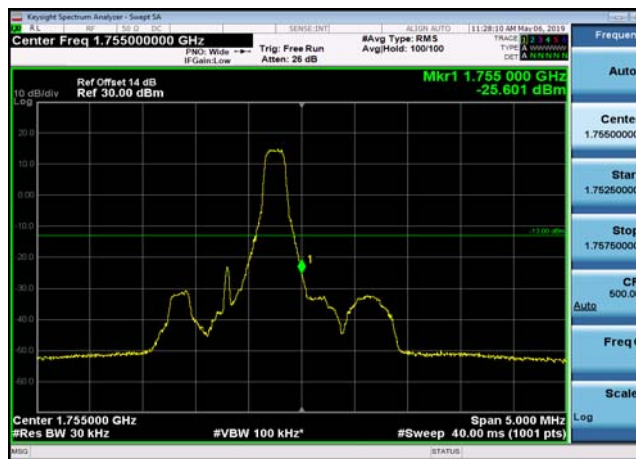

HighRange_FDD04_1.4MHz_1754.3_OneRB
_high_QPSK