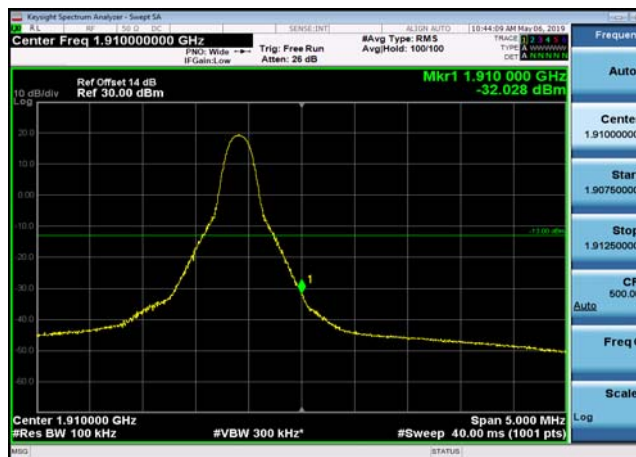

HighRange_FDD02_10MHz_1905_OneRB_high_QPSK