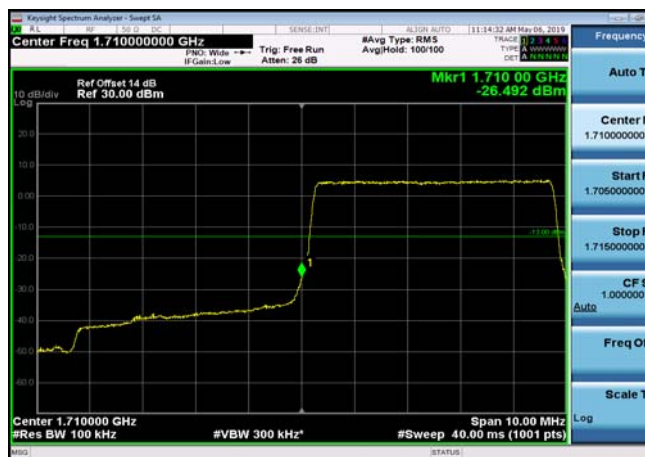

LowRange_FDD04_5MHz_1712.5_fullRB
_Low_QPSK