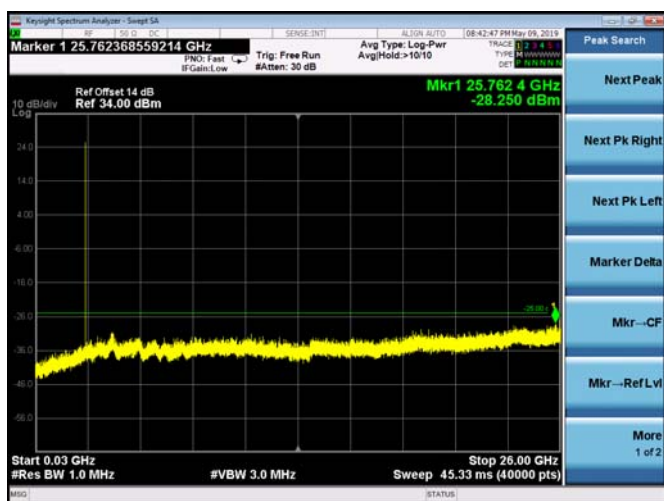

FDD07_LowRange_5MHz_30MHz~26GHz