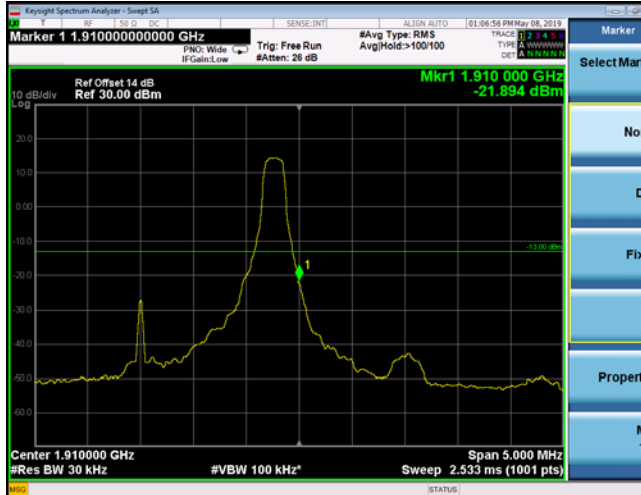

HighRange\_FDD02\_1.4MHz\_1909.3\_OneRB  
\_high\_Q16

HighRange\_FDD02\_1.4MHz\_1909.3  
\_fullRB\_High\_QPSK

HighRange\_FDD02\_1.4MHz\_1909.3  
\_fullRB\_High\_Q16

HighRange\_FDD02\_3MHz\_1908.5\_OneRB\_high\_QPSK