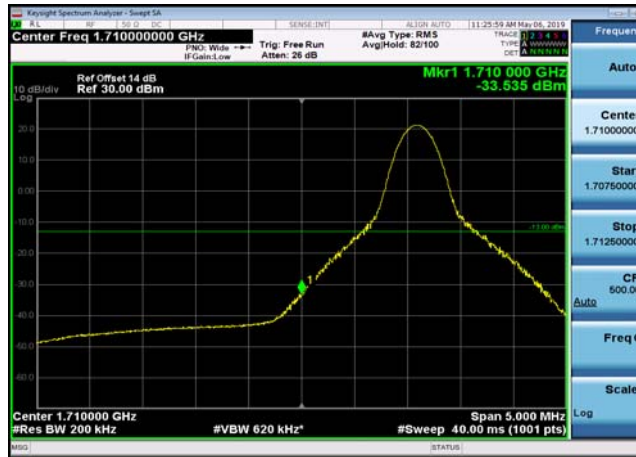

LowRange_FDD04_20MHz_1720_OneRB
_low_QPSK