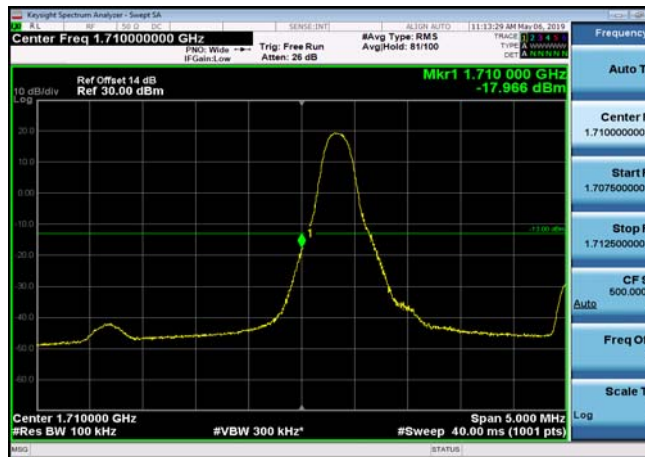

LowRange\_FDD04\_1.4MHz\_1710.7\_OneRB  
\_low\_QPSK

LowRange\_FDD04\_1.4MHz\_1710.7\_OneRB  
\_low\_Q16

LowRange\_FDD04\_5MHz\_1712.5\_OneRB  
\_low\_QPSK

LowRange\_FDD04\_5MHz\_1712.5\_OneRB  
\_low\_Q16