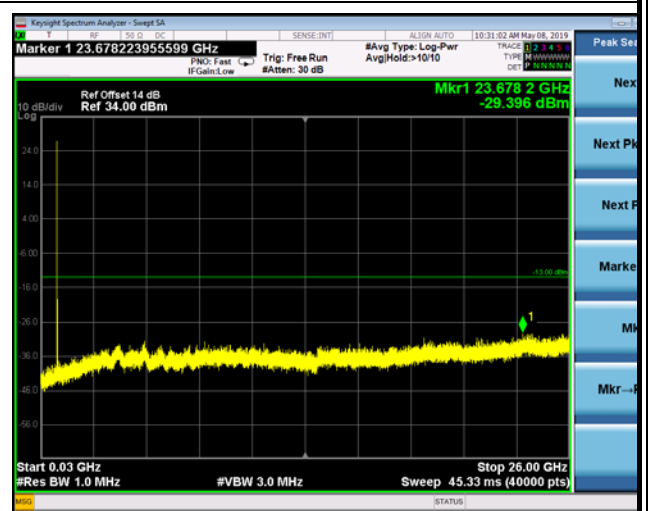

FDD05\_MidRange\_3MHz\_30MHz~26GHz

FDD05\_highRange\_3MHz\_30MHz~26GHz

FDD05\_LowRange\_5MHz\_30MHz~26GHz

FDD05\_MidRange\_5MHz\_30MHz~26GHz

FDD05\_HighRange\_5MHz\_30MHz~26GHz

FDD05\_LowRange\_10MHz\_30MHz~26GHz