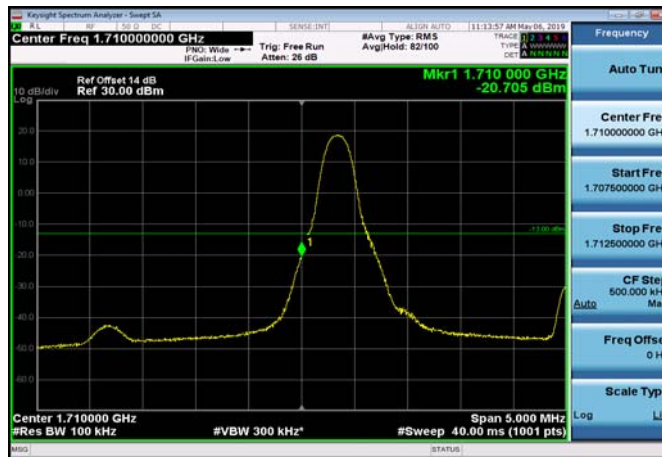

LowRange\_FDD04\_1.4MHz\_1710.7\_OneRB  
\_low\_QPSK

LowRange\_FDD04\_1.4MHz\_1710.7\_OneRB  
\_low\_Q16

LowRange\_FDD04\_5MHz\_1712.5\_OneRB  
\_low\_QPSK

LowRange\_FDD04\_5MHz\_1712.5\_OneRB  
\_low\_Q16