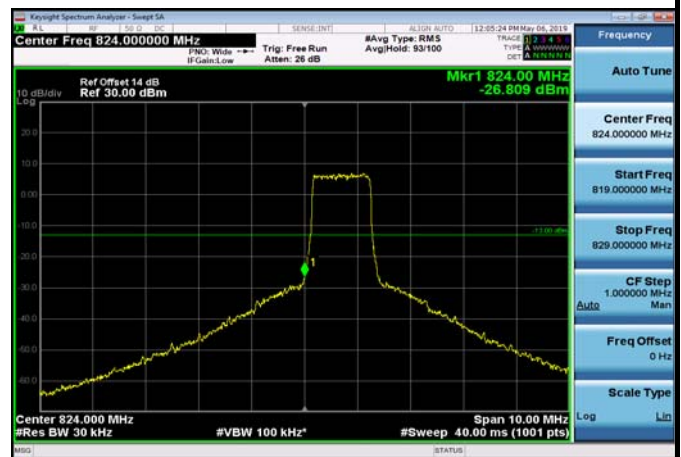

LowRange_FDD05_3MHz_825.5_OneRB
_low_Q16

LowRange_FDD05_1.4MHz_824.7_fullIRB
_Low_Q16