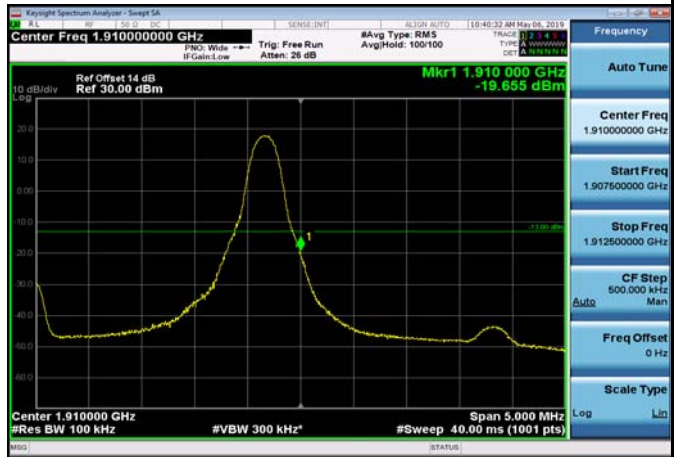

HighRange\_FDD02\_3MHz\_1908.5\_OneRB\_high\_Q16

HighRange\_FDD02\_3MHz\_1908.5\_fullRB\_High\_QPSK

HighRange\_FDD02\_3MHz\_1908.5\_fullRB\_High\_Q16

HighRange\_FDD02\_5MHz\_1907.5\_OneRB\_high\_QPSK

HighRange\_FDD02\_5MHz\_1907.5\_OneRB\_high\_Q16