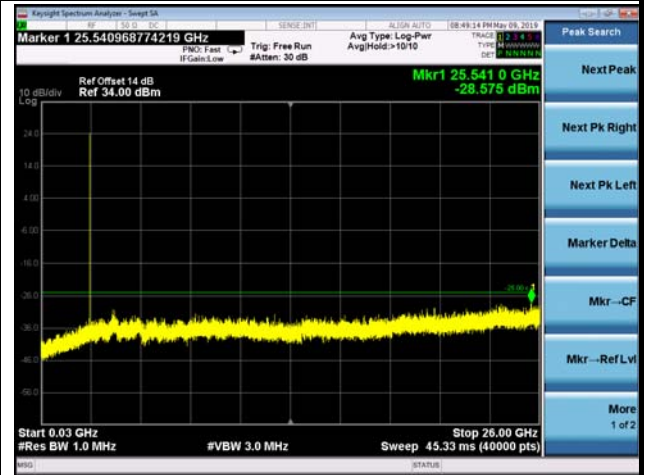

FDD07_HighRange_20MHz_30MHz~26GHz