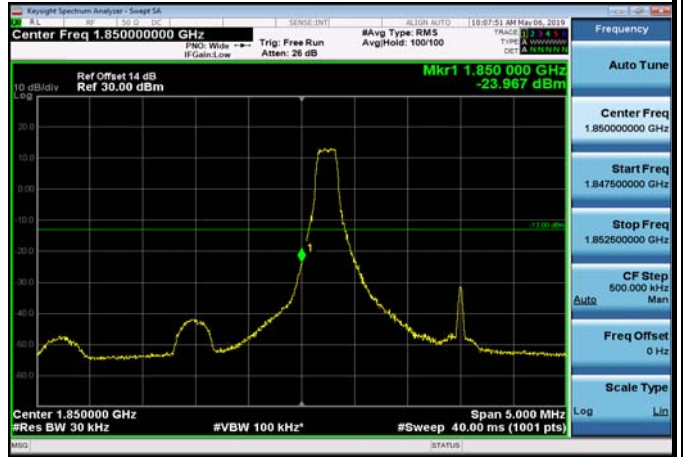

LowRange_FDD02_3MHz_1851.5_OneRB
_low_Q16