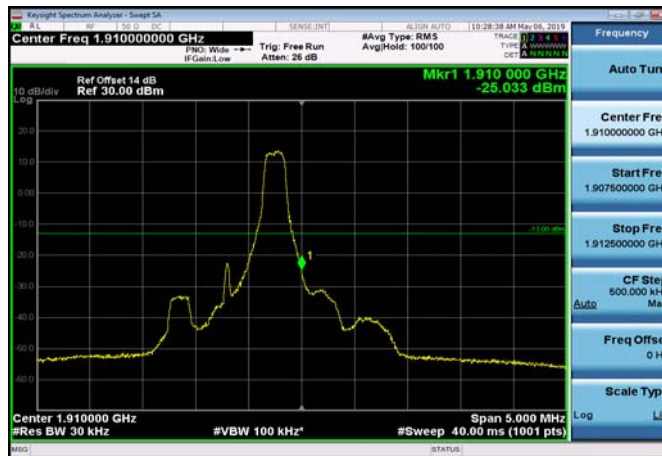

HighRange_FDD02_1.4MHz_1909.3_OneRB
_high_Q16