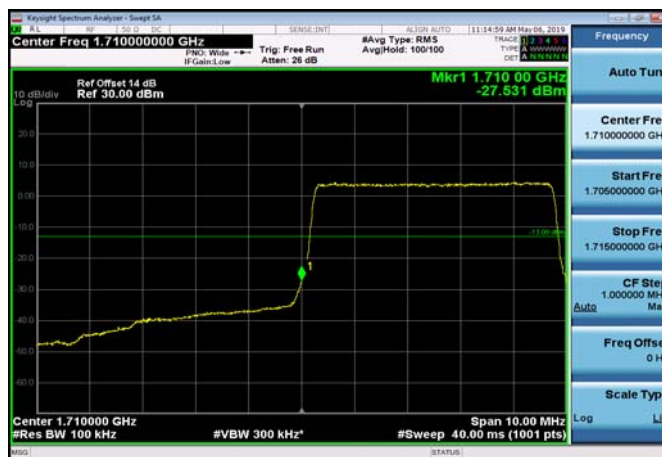

LowRange_FDD04_5MHz_1712.5_fullRB
_Low_Q16