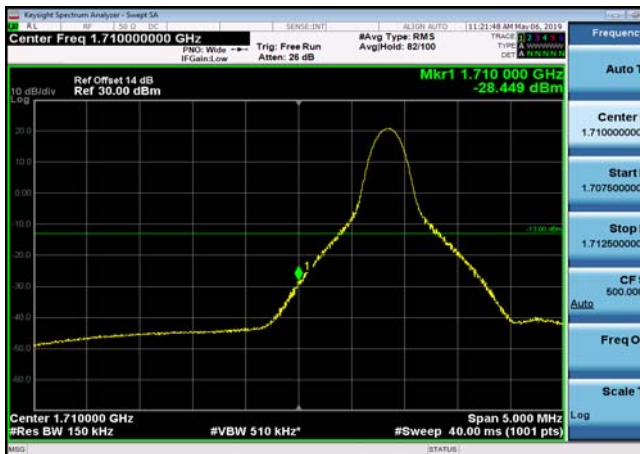

LowRange_FDD04_15MHz_1717.5_OneRB
_low_QPSK