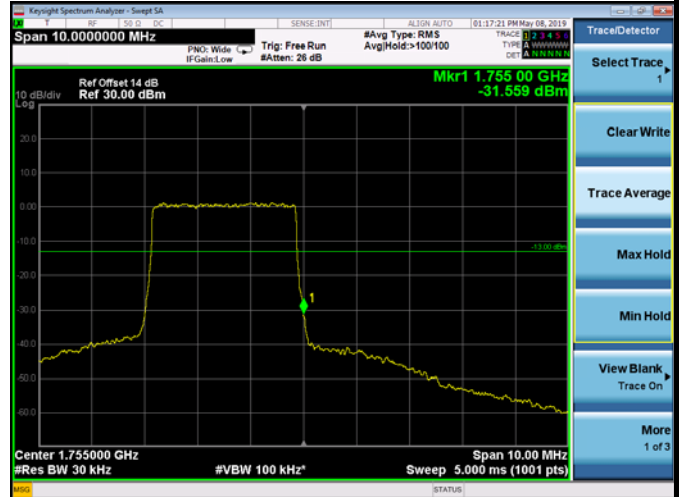

HighRange\_FDD04\_3MHz\_1753.5\_OneRB  
\_high\_QPSK

HighRange\_FDD04\_3MHz\_1753.5\_OneRB  
\_high\_Q16

HighRange\_ FDD04\_3MHz\_1753.5\_fullRB  
\_High\_QPSK

HighRange\_ FDD04\_3MHz\_1753.5\_fullRB  
\_High\_Q16