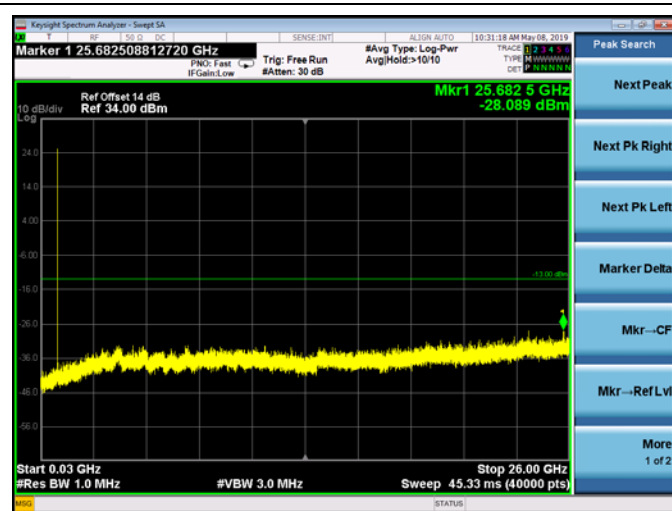

FDD05\_MidRange\_3MHz\_30MHz~26GHz

FDD05\_highRange\_3MHz\_30MHz~26GHz

FDD05\_LowRange\_5MHz\_30MHz~26GHz

FDD05\_MidRange\_5MHz\_30MHz~26GHz

FDD05\_HighRange\_5MHz\_30MHz~26GHz

FDD05\_LowRange\_10MHz\_30MHz~26GHz