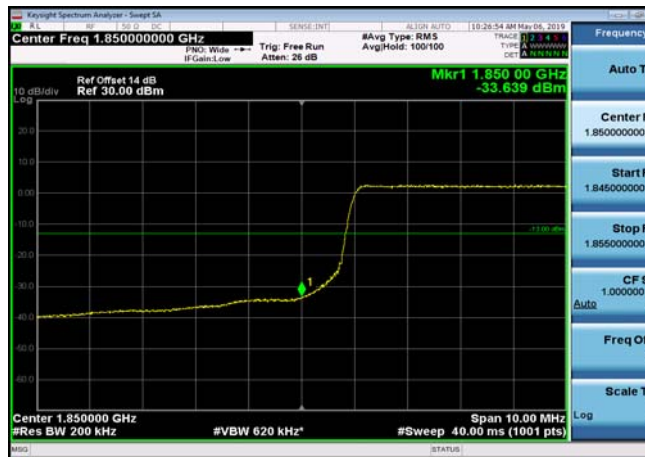

LowRange_FDD02_20MHz_1860_fullRB
_Low_QPSK