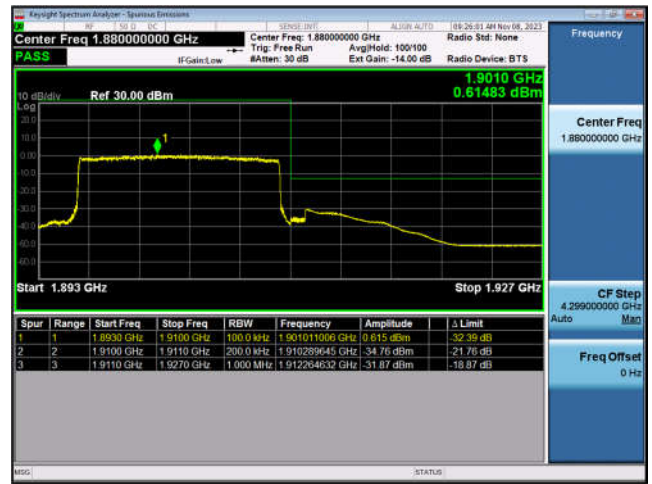

LTE Band 2-10MHz-QPSK-LCH-1RB#0

LTE Band 2-10MHz-QPSK-LCH-50RB#0

LTE Band 2-10MHz-QPSK-HCH-1RB#49

LTE Band 2-10MHz-QPSK-HCH-50RB#0

LTE Band 2-15MHz-QPSK-LCH-1RB#0

LTE Band 2-15MHz-QPSK-LCH-75RB#0

LTE Band 2-15MHz-QPSK-HCH-1RB#74

LTE Band 2-15MHz-QPSK-HCH-75RB#0

LTE Band 2-20MHz-QPSK-LCH-1RB#0

LTE Band 2-20MHz-QPSK-LCH-100RB#0

LTE Band 2-20MHz-QPSK-HCH-1RB#99

LTE Band 2-20MHz-QPSK-HCH-100RB#0

LTE Band 4:

LTE Band 4-1.4MHz-QPSK-LCH-1RB#0

LTE Band 4-1.4MHz-QPSK-LCH-6RB#0

LTE Band 4-1.4MHz-QPSK-HCH-1RB#5

LTE Band 4-1.4MHz-QPSK-HCH-6RB#0

LTE Band 4-3MHz-QPSK-LCH-1RB#0

LTE Band 4-3MHz-QPSK-LCH-15RB#0

LTE Band 4-3MHz-QPSK-HCH-1RB#14

LTE Band 4-3MHz-QPSK-HCH-15RB#0