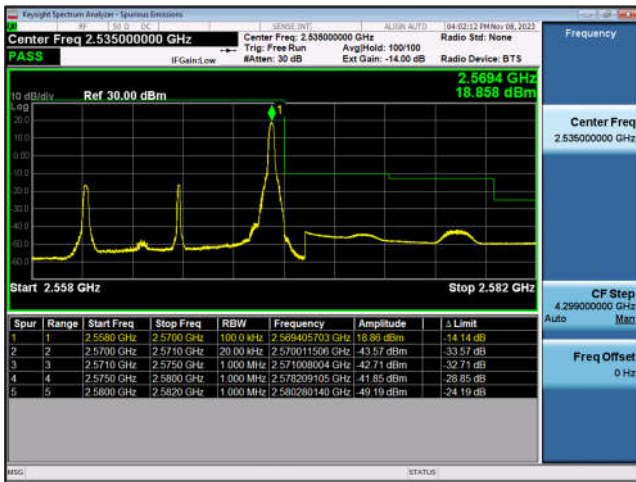

LTE Band 5-5MHz-QPSK-HCH-25RB#0

LTE Band 5-10MHz-QPSK-LCH-1RB#0

LTE Band 5-10MHz-QPSK-LCH-50RB#0

LTE Band 5-10MHz-QPSK-HCH-1RB#49

LTE Band 5-10MHz-QPSK-HCH-50RB#0

LTE Band 7:

LTE Band 7-5MHz-QPSK-LCH-1RB#0

LTE Band 7-5MHz-QPSK-LCH-25RB#0

LTE Band 7-5MHz-QPSK-HCH-1RB#24

LTE Band 7-5MHz-QPSK-HCH-25RB#0

LTE Band 7-10MHz-QPSK-LCH-1RB#0

LTE Band 7-10MHz-QPSK-LCH-50RB#0

LTE Band 7-10MHz-QPSK-HCH-1RB#49

LTE Band 7-10MHz-QPSK-HCH-50RB#0

LTE Band 7-15MHz-QPSK-LCH-1RB#0

LTE Band 7-15MHz-QPSK-LCH-75RB#0

LTE Band 7-15MHz-QPSK-HCH-1RB#74

LTE Band 7-15MHz-QPSK-HCH-75RB#0

LTE Band 7-20MHz-QPSK-LCH-1RB#0

LTE Band 7-20MHz-QPSK-LCH-100RB#0

LTE Band 7-20MHz-QPSK-HCH-1RB#99

LTE Band 7-20MHz-QPSK-HCH-100RB#0