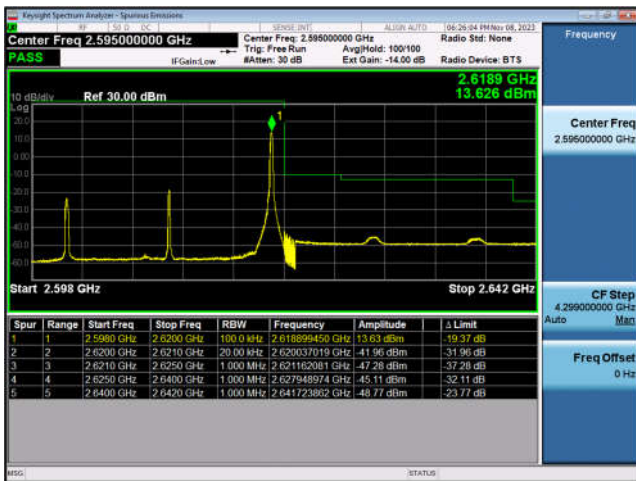

LTE Band 38:

LTE Band 38-5MHz-QPSK-LCH-1RB#0

LTE Band 38-5MHz-QPSK-LCH-25RB#0

LTE Band 38-5MHz-QPSK-HCH-1RB#24

LTE Band 38-5MHz-QPSK-HCH-25RB#0

LTE Band 38-10MHz-QPSK-LCH-1RB#0

LTE Band 38-10MHz-QPSK-LCH-50RB#0

LTE Band 38-10MHz-QPSK-HCH-1RB#49

LTE Band 38-10MHz-QPSK-HCH-50RB#0

LTE Band 38-15MHz-QPSK-LCH-1RB#0

LTE Band 38-15MHz-QPSK-LCH-75RB#0

LTE Band 38-15MHz-QPSK-HCH-1RB#74

LTE Band 38-15MHz-QPSK-HCH-75RB#0

LTE Band 38-20MHz-QPSK-LCH-1RB#0

LTE Band 38-20MHz-QPSK-LCH-100RB#0

LTE Band 38-20MHz-QPSK-HCH-1RB#99

LTE Band 38-20MHz-QPSK-HCH-100RB#0

LTE Band 41:

LTE Band 41-10MHz-QPSK-HCH-1RB#49

LTE Band 41-10MHz-QPSK-HCH-50RB#0

LTE Band 41-15MHz-QPSK-LCH-1RB#0