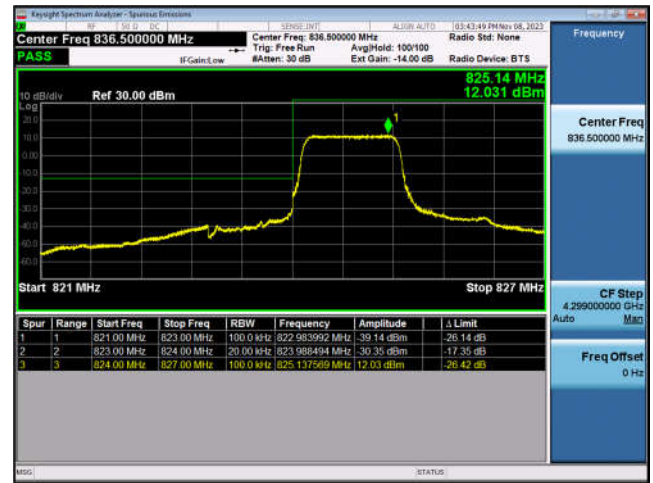

LTE Band 4-10MHz-QPSK-HCH-50RB#0

LTE Band 4-15MHz-QPSK-LCH-1RB#0

LTE Band 4-15MHz-QPSK-LCH-75RB#0

LTE Band 4-15MHz-QPSK-HCH-1RB#74

LTE Band 4-15MHz-QPSK-HCH-75RB#0

LTE Band 4-20MHz-QPSK-LCH-1RB#0

LTE Band 4-20MHz-QPSK-LCH-100RB#0

LTE Band 4-20MHz-QPSK-HCH-1RB#99

LTE Band 4-20MHz-QPSK-HCH-100RB#0

LTE Band 5:

LTE Band 5-1.4MHz-QPSK-LCH-1RB#0

LTE Band 5-1.4MHz-QPSK-LCH-6RB#0

LTE Band 5-1.4MHz-QPSK-HCH-1RB#5

LTE Band 5-1.4MHz-QPSK-HCH-6RB#0

LTE Band 5-3MHz-QPSK-LCH-1RB#0

LTE Band 5-3MHz-QPSK-LCH-15RB#0

LTE Band 5-3MHz-QPSK-HCH-1RB#14

LTE Band 5-3MHz-QPSK-HCH-15RB#0

LTE Band 5-5MHz-QPSK-LCH-1RB#0

LTE Band 5-5MHz-QPSK-LCH-25RB#0

LTE Band 5-5MHz-QPSK-HCH-1RB#24