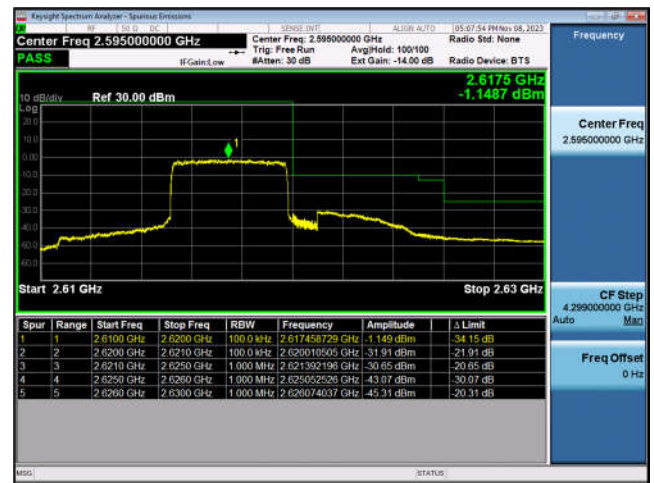

LTE Band 38:

LTE Band 38-5MHz-QPSK-LCH-1RB#0

LTE Band 38-5MHz-QPSK-LCH-25RB#0

LTE Band 38-5MHz-QPSK-HCH-1RB#24

LTE Band 38-5MHz-QPSK-HCH-25RB#0

LTE Band 38-10MHz-QPSK-LCH-1RB#0

LTE Band 38-10MHz-QPSK-LCH-50RB#0

LTE Band 38-10MHz-QPSK-HCH-1RB#49

LTE Band 38-10MHz-QPSK-HCH-50RB#0

LTE Band 38-15MHz-QPSK-LCH-1RB#0

LTE Band 38-15MHz-QPSK-LCH-75RB#0

LTE Band 38-15MHz-QPSK-HCH-1RB#74

LTE Band 38-15MHz-QPSK-HCH-75RB#0

LTE Band 38-20MHz-QPSK-LCH-1RB#0