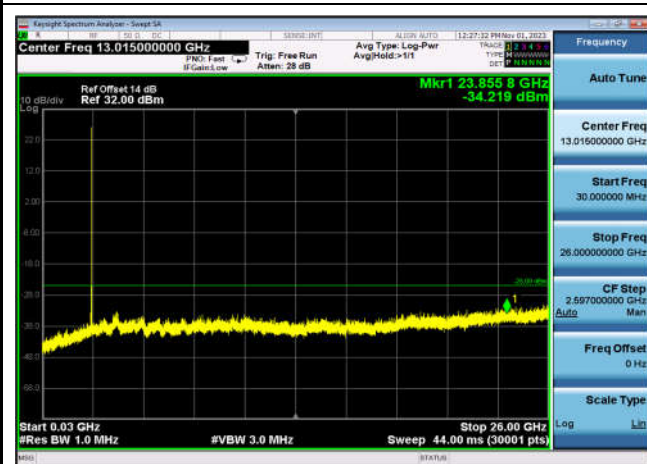

FDD05_MidRange_10MHz_30MHz~26GHz

FDD05_HighRange_10MHz_30MHz~26GHz

FDD07_LowRange_20MHz_30MHz~26GHz

FDD07_MidRange_20MHz_30MHz~26GHz

FDD07_HighRange_10MHz_30MHz~26GHz