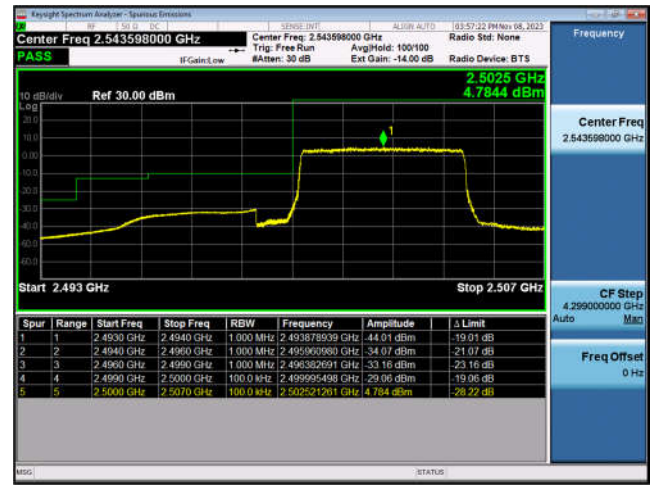

LTE Band 5-3MHz-QPSK-LCH-1RB#0

LTE Band 5-3MHz-QPSK-LCH-15RB#0

LTE Band 5-3MHz-QPSK-HCH-1RB#14

LTE Band 5-3MHz-QPSK-HCH-15RB#0

LTE Band 5-5MHz-QPSK-LCH-1RB#0

LTE Band 5-5MHz-QPSK-LCH-25RB#0

LTE Band 5-5MHz-QPSK-HCH-1RB#24

LTE Band 5-5MHz-QPSK-HCH-25RB#0

LTE Band 5-10MHz-QPSK-LCH-1RB#0

LTE Band 5-10MHz-QPSK-LCH-50RB#0

LTE Band 5-10MHz-QPSK-HCH-1RB#49

LTE Band 5-10MHz-QPSK-HCH-50RB#0

LTE Band 7:

LTE Band 7-5MHz-QPSK-LCH-1RB#0

LTE Band 7-5MHz-QPSK-LCH-25RB#0

LTE Band 7-5MHz-QPSK-HCH-1RB#24

LTE Band 7-5MHz-QPSK-HCH-25RB#0

LTE Band 7-10MHz-QPSK-LCH-1RB#0

LTE Band 7-10MHz-QPSK-LCH-50RB#0

LTE Band 7-10MHz-QPSK-HCH-1RB#49

LTE Band 7-10MHz-QPSK-HCH-50RB#0

LTE Band 7-15MHz-QPSK-LCH-1RB#0