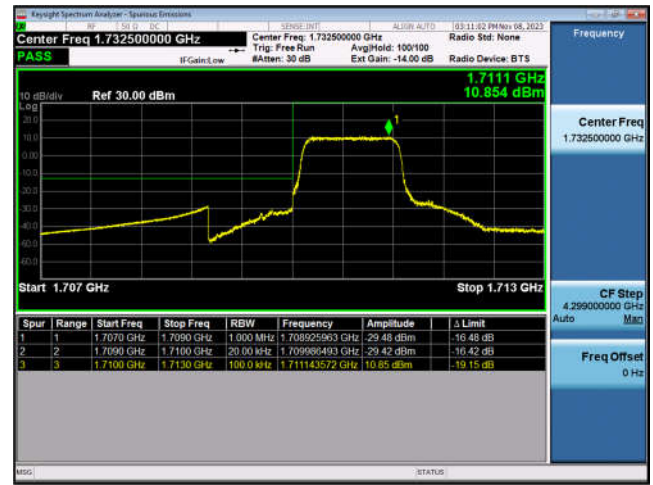

LTE Band 2-10MHz-QPSK-LCH-1RB#0

LTE Band 2-10MHz-QPSK-LCH-50RB#0

LTE Band 2-10MHz-QPSK-HCH-1RB#49

LTE Band 2-10MHz-QPSK-HCH-50RB#0

LTE Band 2-15MHz-QPSK-LCH-1RB#0

LTE Band 2-15MHz-QPSK-LCH-75RB#0

LTE Band 2-15MHz-QPSK-HCH-1RB#74

LTE Band 2-15MHz-QPSK-HCH-75RB#0

LTE Band 2-20MHz-QPSK-LCH-1RB#0

LTE Band 2-20MHz-QPSK-LCH-100RB#0

LTE Band 2-20MHz-QPSK-HCH-1RB#99

LTE Band 2-20MHz-QPSK-HCH-100RB#0

LTE Band 4:

LTE Band 4-1.4MHz-QPSK-LCH-1RB#0

LTE Band 4-1.4MHz-QPSK-LCH-6RB#0

LTE Band 4-1.4MHz-QPSK-HCH-1RB#5

LTE Band 4-1.4MHz-QPSK-HCH-6RB#0

LTE Band 4-3MHz-QPSK-LCH-1RB#0

LTE Band 4-3MHz-QPSK-LCH-15RB#0

LTE Band 4-3MHz-QPSK-HCH-1RB#14

LTE Band 4-3MHz-QPSK-HCH-15RB#0