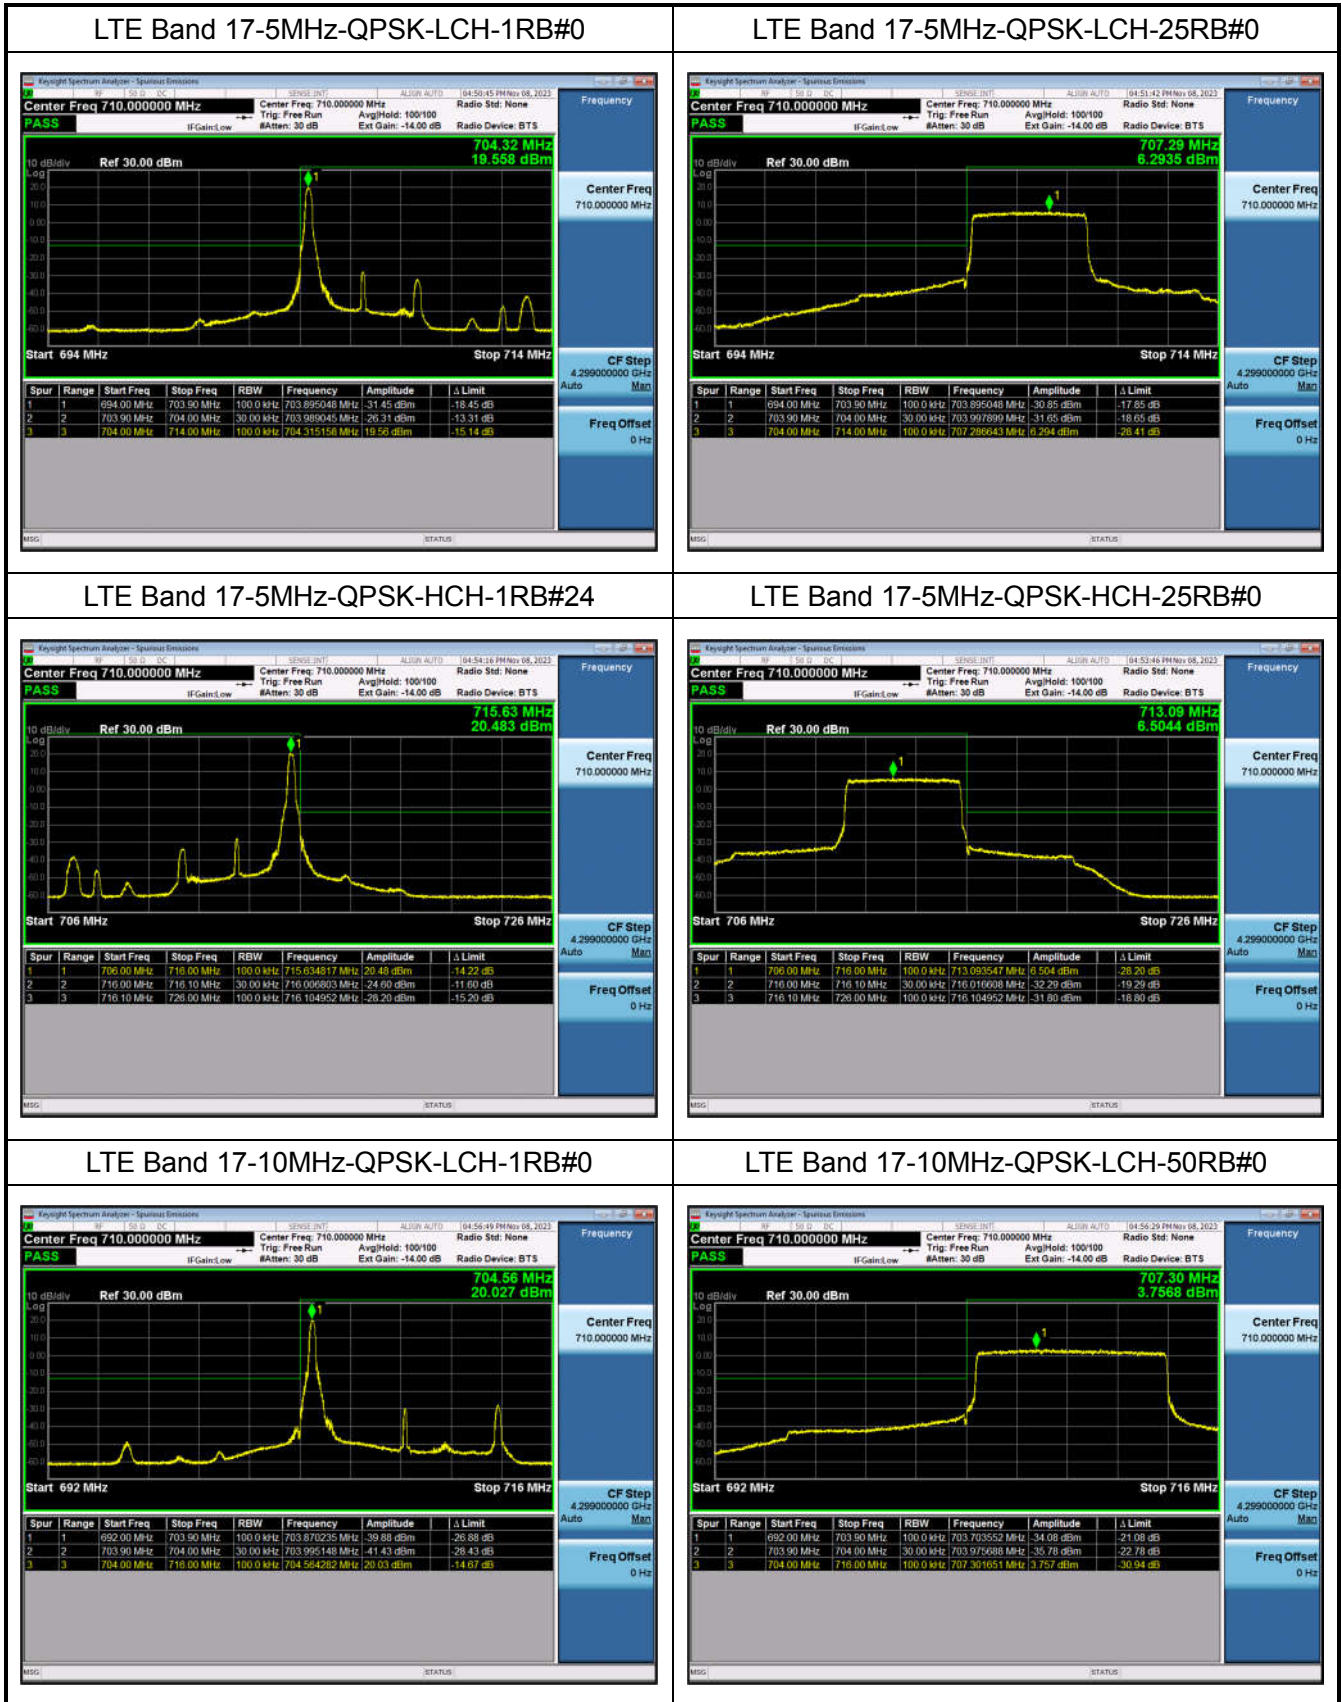

LTE Band 12-10MHz-QPSK-LCH-50RB#0

LTE Band 12-10MHz-QPSK-HCH-1RB#49

LTE Band 12-10MHz-QPSK-HCH-50RB#0

LTE Band 13:

LTE Band 13-5MHz-QPSK-LCH-1RB#0

LTE Band 13-5MHz-QPSK-LCH-25RB#0

LTE Band 13-5MHz-QPSK-HCH-1RB#24

LTE Band 13-5MHz-QPSK-HCH-25RB#0

LTE Band 13-10MHz-QPSK-MCH-1RB#0

LTE Band 13-10MHz-QPSK-MCH-1RB#49

LTE Band 13-10MHz-QPSK-MCH-50RB#0

LTE Band 17:

LTE Band 17-10MHz-QPSK-HCH-1RB#49

LTE Band 17-10MHz-QPSK-HCH-50RB#0

LTE Band 38:

LTE Band 38-5MHz-QPSK-LCH-1RB#0

LTE Band 38-5MHz-QPSK-LCH-25RB#0

LTE Band 38-5MHz-QPSK-HCH-1RB#24

LTE Band 38-5MHz-QPSK-HCH-25RB#0

LTE Band 38-10MHz-QPSK-LCH-1RB#0

LTE Band 38-10MHz-QPSK-LCH-50RB#0

LTE Band 38-10MHz-QPSK-HCH-1RB#49

LTE Band 38-10MHz-QPSK-HCH-50RB#0

LTE Band 38-15MHz-QPSK-LCH-1RB#0

LTE Band 38-15MHz-QPSK-LCH-75RB#0

LTE Band 38-15MHz-QPSK-HCH-1RB#74

LTE Band 38-15MHz-QPSK-HCH-75RB#0

LTE Band 38-20MHz-QPSK-LCH-1RB#0