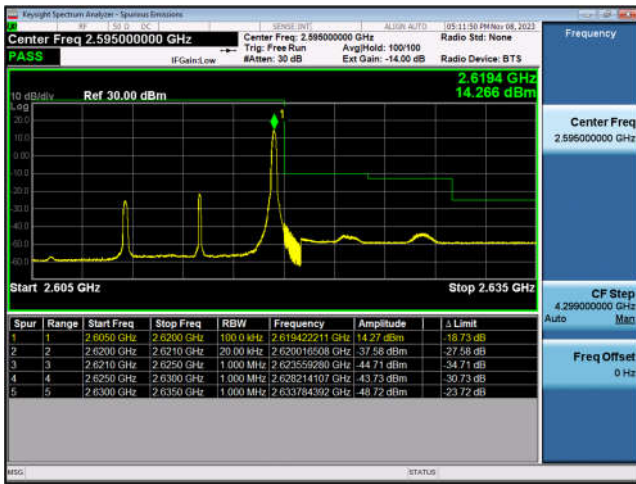

LTE Band 13-5MHz-QPSK-HCH-25RB#0

LTE Band 13-10MHz-QPSK-MCH-1RB#0

LTE Band 13-10MHz-QPSK-MCH-1RB#49

LTE Band 13-10MHz-QPSK-MCH-50RB#0

LTE Band 17:

LTE Band 17-10MHz-QPSK-HCH-1RB#49

LTE Band 17-10MHz-QPSK-HCH-50RB#0

LTE Band 38:

LTE Band 38-5MHz-QPSK-LCH-1RB#0

LTE Band 38-5MHz-QPSK-LCH-25RB#0

LTE Band 38-5MHz-QPSK-HCH-1RB#24

LTE Band 38-5MHz-QPSK-HCH-25RB#0

LTE Band 38-10MHz-QPSK-LCH-1RB#0

LTE Band 38-10MHz-QPSK-LCH-50RB#0

LTE Band 38-10MHz-QPSK-HCH-1RB#49

LTE Band 38-10MHz-QPSK-HCH-50RB#0

LTE Band 38-15MHz-QPSK-LCH-1RB#0

LTE Band 38-15MHz-QPSK-LCH-75RB#0

LTE Band 38-15MHz-QPSK-HCH-1RB#74

LTE Band 38-15MHz-QPSK-HCH-75RB#0

LTE Band 38-20MHz-QPSK-LCH-1RB#0