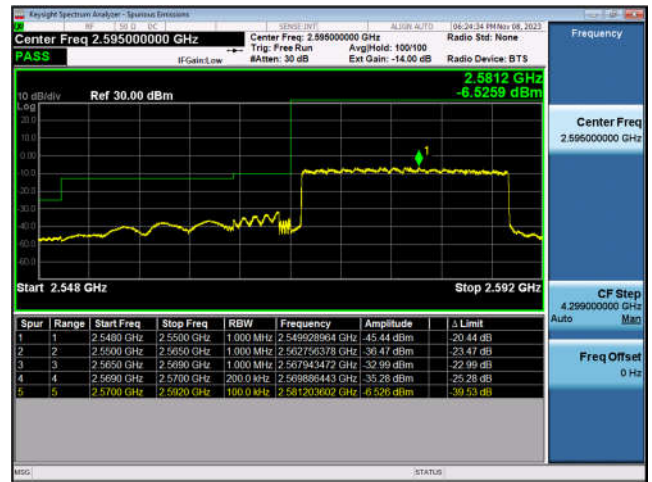

LTE Band 38:

LTE Band 38-5MHz-QPSK-LCH-1RB#0

LTE Band 38-5MHz-QPSK-LCH-25RB#0

LTE Band 38-5MHz-QPSK-HCH-1RB#24

LTE Band 38-5MHz-QPSK-HCH-25RB#0

LTE Band 38-10MHz-QPSK-LCH-1RB#0

LTE Band 38-10MHz-QPSK-LCH-50RB#0

LTE Band 38-10MHz-QPSK-HCH-1RB#49

LTE Band 38-10MHz-QPSK-HCH-50RB#0

LTE Band 38-15MHz-QPSK-LCH-1RB#0

LTE Band 38-15MHz-QPSK-LCH-75RB#0

LTE Band 38-15MHz-QPSK-HCH-1RB#74

LTE Band 38-15MHz-QPSK-HCH-75RB#0

LTE Band 38-20MHz-QPSK-LCH-1RB#0

LTE Band 38-20MHz-QPSK-LCH-100RB#0

LTE Band 38-20MHz-QPSK-HCH-1RB#99

LTE Band 38-20MHz-QPSK-HCH-100RB#0

LTE Band 41:

LTE Band 41-10MHz-QPSK-HCH-1RB#49

LTE Band 41-10MHz-QPSK-HCH-50RB#0

LTE Band 41-15MHz-QPSK-LCH-1RB#0