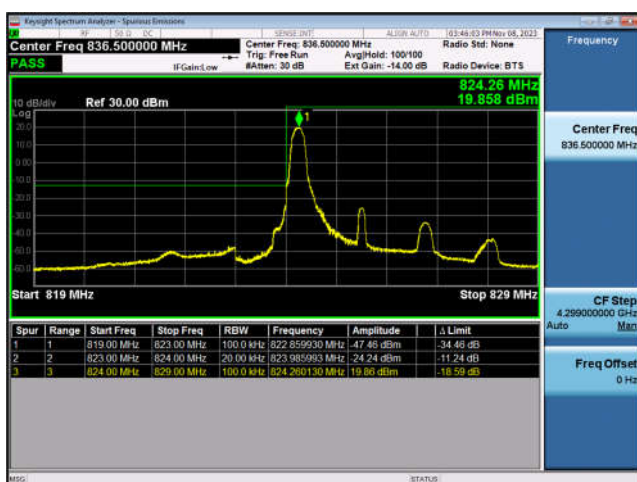

LTE Band 4-10MHz-QPSK-HCH-50RB#0

LTE Band 4-15MHz-QPSK-LCH-1RB#0

LTE Band 4-15MHz-QPSK-LCH-75RB#0

LTE Band 4-15MHz-QPSK-HCH-1RB#74

LTE Band 4-15MHz-QPSK-HCH-75RB#0

LTE Band 4-20MHz-QPSK-LCH-1RB#0

LTE Band 4-20MHz-QPSK-LCH-100RB#0

LTE Band 4-20MHz-QPSK-HCH-1RB#99

LTE Band 4-20MHz-QPSK-HCH-100RB#0

LTE Band 5:

LTE Band 5-1.4MHz-QPSK-LCH-1RB#0

LTE Band 5-1.4MHz-QPSK-LCH-6RB#0

LTE Band 5-1.4MHz-QPSK-HCH-1RB#5

LTE Band 5-1.4MHz-QPSK-HCH-6RB#0

LTE Band 5-3MHz-QPSK-LCH-1RB#0

LTE Band 5-3MHz-QPSK-LCH-15RB#0

LTE Band 5-3MHz-QPSK-HCH-1RB#14

LTE Band 5-3MHz-QPSK-HCH-15RB#0

LTE Band 5-5MHz-QPSK-LCH-1RB#0

LTE Band 5-5MHz-QPSK-LCH-25RB#0

LTE Band 5-5MHz-QPSK-HCH-1RB#24