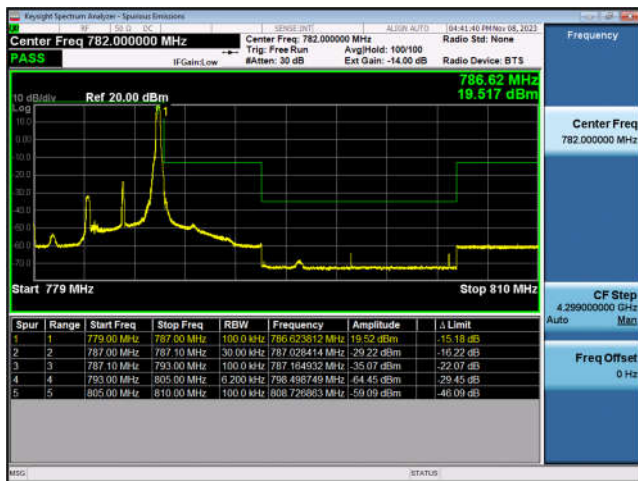

LTE Band 12-10MHz-QPSK-LCH-50RB#0

LTE Band 12-10MHz-QPSK-HCH-1RB#49

LTE Band 12-10MHz-QPSK-HCH-50RB#0

LTE Band 13:

LTE Band 13-5MHz-QPSK-LCH-1RB#0

LTE Band 13-5MHz-QPSK-LCH-25RB#0

LTE Band 13-5MHz-QPSK-HCH-1RB#24

LTE Band 13-5MHz-QPSK-HCH-25RB#0

LTE Band 13-10MHz-QPSK-MCH-1RB#0

LTE Band 13-10MHz-QPSK-MCH-1RB#49

LTE Band 13-10MHz-QPSK-MCH-50RB#0

LTE Band 17:

LTE Band 17-10MHz-QPSK-HCH-1RB#49

LTE Band 17-10MHz-QPSK-HCH-50RB#0