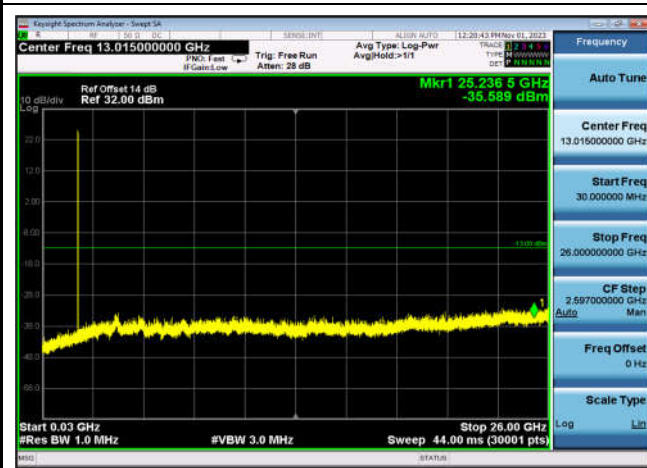

FDD02_LowRange_20MHz_30MHz~26GHz