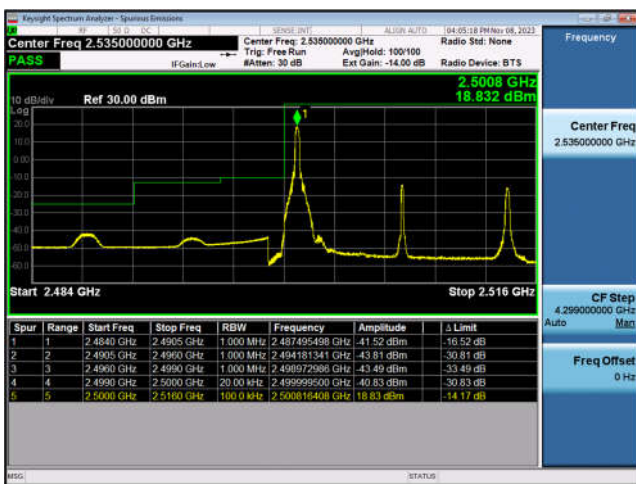

LTE Band 5-5MHz-QPSK-HCH-25RB#0

LTE Band 5-10MHz-QPSK-LCH-1RB#0

LTE Band 5-10MHz-QPSK-LCH-50RB#0

LTE Band 5-10MHz-QPSK-HCH-1RB#49

LTE Band 5-10MHz-QPSK-HCH-50RB#0

LTE Band 7:

LTE Band 7-5MHz-QPSK-LCH-1RB#0

LTE Band 7-5MHz-QPSK-LCH-25RB#0

LTE Band 7-5MHz-QPSK-HCH-1RB#24

LTE Band 7-5MHz-QPSK-HCH-25RB#0

LTE Band 7-10MHz-QPSK-LCH-1RB#0

LTE Band 7-10MHz-QPSK-LCH-50RB#0

LTE Band 7-10MHz-QPSK-HCH-1RB#49

LTE Band 7-10MHz-QPSK-HCH-50RB#0

LTE Band 7-15MHz-QPSK-LCH-1RB#0

LTE Band 7-15MHz-QPSK-LCH-75RB#0

LTE Band 7-15MHz-QPSK-HCH-1RB#74

LTE Band 7-15MHz-QPSK-HCH-75RB#0

LTE Band 7-20MHz-QPSK-LCH-1RB#0

LTE Band 7-20MHz-QPSK-LCH-100RB#0

LTE Band 7-20MHz-QPSK-HCH-1RB#99

LTE Band 7-20MHz-QPSK-HCH-100RB#0