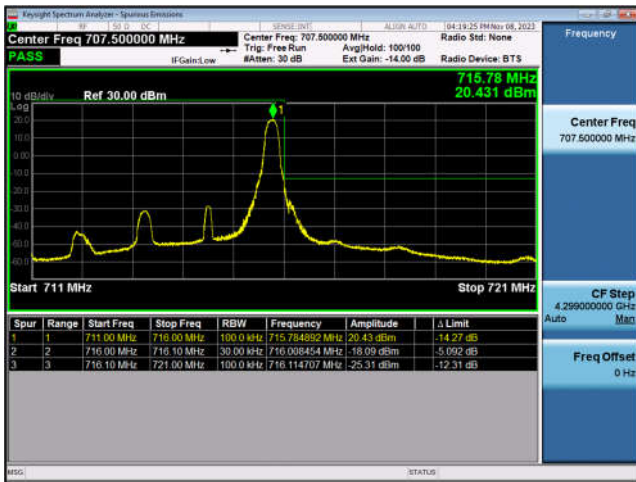

LTE Band 12:

LTE Band 12-1.4MHz-QPSK-LCH-1RB#0

LTE Band 12-1.4MHz-QPSK-LCH-6RB#0

LTE Band 12-1.4MHz-QPSK-HCH-1RB#5

LTE Band 12-1.4MHz-QPSK-HCH-6RB#0

LTE Band 12-3MHz-QPSK-LCH-1RB#0

LTE Band 12-3MHz-QPSK-LCH-15RB#0

LTE Band 12-3MHz-QPSK-HCH-1RB#14

LTE Band 12-3MHz-QPSK-HCH-15RB#0

LTE Band 12-5MHz-QPSK-LCH-1RB#0

LTE Band 12-5MHz-QPSK-LCH-25RB#0

LTE Band 12-5MHz-QPSK-HCH-1RB#24

LTE Band 12-5MHz-QPSK-HCH-25RB#0

LTE Band 12-10MHz-QPSK-LCH-1RB#0