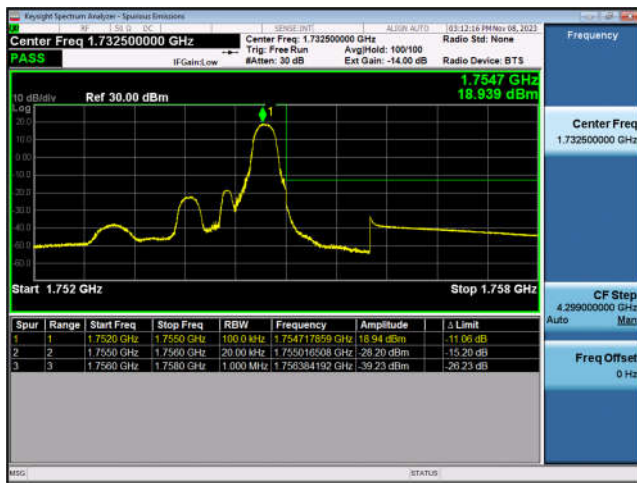

LTE Band 2-10MHz-QPSK-LCH-1RB#0

LTE Band 2-10MHz-QPSK-LCH-50RB#0

LTE Band 2-10MHz-QPSK-HCH-1RB#49

LTE Band 2-10MHz-QPSK-HCH-50RB#0

LTE Band 2-15MHz-QPSK-LCH-1RB#0

LTE Band 2-15MHz-QPSK-LCH-75RB#0

LTE Band 2-15MHz-QPSK-HCH-1RB#74

LTE Band 2-15MHz-QPSK-HCH-75RB#0

LTE Band 2-20MHz-QPSK-LCH-1RB#0

LTE Band 2-20MHz-QPSK-LCH-100RB#0

LTE Band 2-20MHz-QPSK-HCH-1RB#99

LTE Band 2-20MHz-QPSK-HCH-100RB#0

LTE Band 4:

LTE Band 4-1.4MHz-QPSK-LCH-1RB#0

LTE Band 4-1.4MHz-QPSK-LCH-6RB#0

LTE Band 4-1.4MHz-QPSK-HCH-1RB#5

LTE Band 4-1.4MHz-QPSK-HCH-6RB#0

LTE Band 4-3MHz-QPSK-LCH-1RB#0

LTE Band 4-3MHz-QPSK-LCH-15RB#0

LTE Band 4-3MHz-QPSK-HCH-1RB#14

LTE Band 4-3MHz-QPSK-HCH-15RB#0