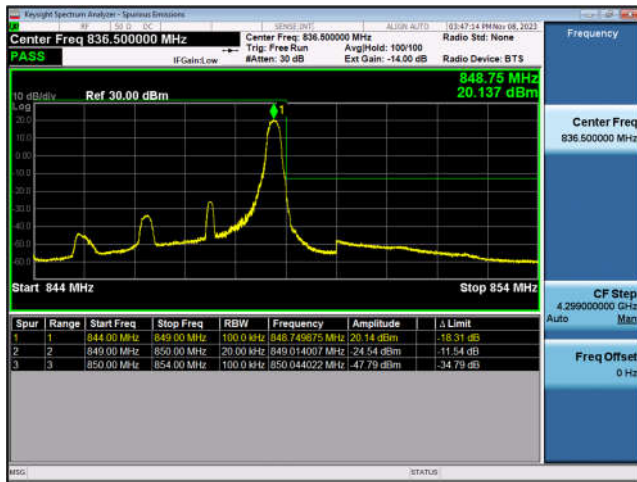

LTE Band 4-10MHz-QPSK-HCH-50RB#0

LTE Band 4-15MHz-QPSK-LCH-1RB#0

LTE Band 4-15MHz-QPSK-LCH-75RB#0

LTE Band 4-15MHz-QPSK-HCH-1RB#74

LTE Band 4-15MHz-QPSK-HCH-75RB#0

LTE Band 4-20MHz-QPSK-LCH-1RB#0

LTE Band 4-20MHz-QPSK-LCH-100RB#0

LTE Band 4-20MHz-QPSK-HCH-1RB#99

LTE Band 4-20MHz-QPSK-HCH-100RB#0

LTE Band 5:

LTE Band 5-1.4MHz-QPSK-LCH-1RB#0

LTE Band 5-1.4MHz-QPSK-LCH-6RB#0

LTE Band 5-1.4MHz-QPSK-HCH-1RB#5

LTE Band 5-1.4MHz-QPSK-HCH-6RB#0

LTE Band 5-3MHz-QPSK-LCH-1RB#0

LTE Band 5-3MHz-QPSK-LCH-15RB#0

LTE Band 5-3MHz-QPSK-HCH-1RB#14

LTE Band 5-3MHz-QPSK-HCH-15RB#0

LTE Band 5-5MHz-QPSK-LCH-1RB#0

LTE Band 5-5MHz-QPSK-LCH-25RB#0

LTE Band 5-5MHz-QPSK-HCH-1RB#24