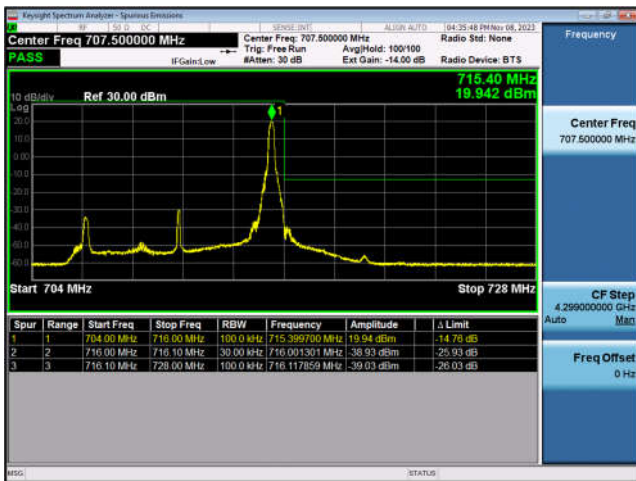

LTE Band 12:

LTE Band 12-1.4MHz-QPSK-LCH-1RB#0

LTE Band 12-1.4MHz-QPSK-LCH-6RB#0

LTE Band 12-1.4MHz-QPSK-HCH-1RB#5

LTE Band 12-1.4MHz-QPSK-HCH-6RB#0

LTE Band 12-3MHz-QPSK-LCH-1RB#0

LTE Band 12-3MHz-QPSK-LCH-15RB#0

LTE Band 12-3MHz-QPSK-HCH-1RB#14

LTE Band 12-3MHz-QPSK-HCH-15RB#0

LTE Band 12-5MHz-QPSK-LCH-1RB#0

LTE Band 12-5MHz-QPSK-LCH-25RB#0

LTE Band 12-5MHz-QPSK-HCH-1RB#24

LTE Band 12-5MHz-QPSK-HCH-25RB#0

LTE Band 12-10MHz-QPSK-LCH-1RB#0

LTE Band 12-10MHz-QPSK-LCH-50RB#0

LTE Band 12-10MHz-QPSK-HCH-1RB#49

LTE Band 12-10MHz-QPSK-HCH-50RB#0

LTE Band 13:

LTE Band 13-5MHz-QPSK-LCH-1RB#0

LTE Band 13-5MHz-QPSK-LCH-25RB#0

LTE Band 13-5MHz-QPSK-HCH-1RB#24