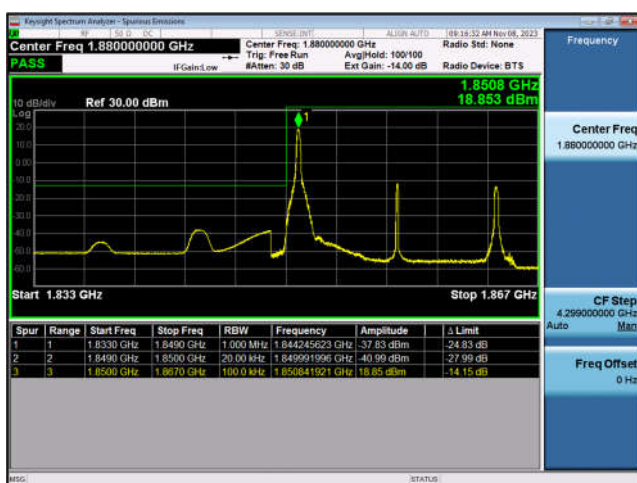

LTE Band 2-10MHz-QPSK-LCH-1RB#0

LTE Band 2-10MHz-QPSK-LCH-50RB#0

LTE Band 2-10MHz-QPSK-HCH-1RB#49

LTE Band 2-10MHz-QPSK-HCH-50RB#0

LTE Band 2-15MHz-QPSK-LCH-1RB#0

LTE Band 2-15MHz-QPSK-LCH-75RB#0

LTE Band 2-15MHz-QPSK-HCH-1RB#74

LTE Band 2-15MHz-QPSK-HCH-75RB#0

LTE Band 2-20MHz-QPSK-LCH-1RB#0

LTE Band 2-20MHz-QPSK-LCH-100RB#0

LTE Band 2-20MHz-QPSK-HCH-1RB#99

LTE Band 2-20MHz-QPSK-HCH-100RB#0

LTE Band 4:

LTE Band 4-1.4MHz-QPSK-LCH-1RB#0