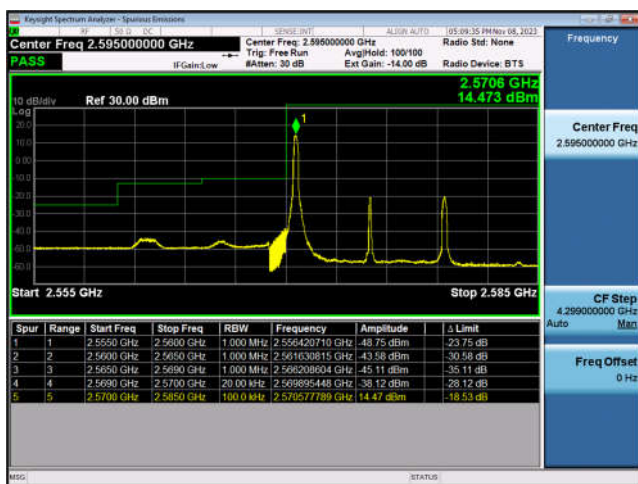

LTE Band 38:

LTE Band 38-5MHz-QPSK-LCH-1RB#0

LTE Band 38-5MHz-QPSK-LCH-25RB#0

LTE Band 38-5MHz-QPSK-HCH-1RB#24

LTE Band 38-5MHz-QPSK-HCH-25RB#0

LTE Band 38-10MHz-QPSK-LCH-1RB#0

LTE Band 38-10MHz-QPSK-LCH-50RB#0

LTE Band 38-10MHz-QPSK-HCH-1RB#49

LTE Band 38-10MHz-QPSK-HCH-50RB#0

LTE Band 38-15MHz-QPSK-LCH-1RB#0

LTE Band 38-15MHz-QPSK-LCH-75RB#0

LTE Band 38-15MHz-QPSK-HCH-1RB#74

LTE Band 38-15MHz-QPSK-HCH-75RB#0

LTE Band 38-20MHz-QPSK-LCH-1RB#0