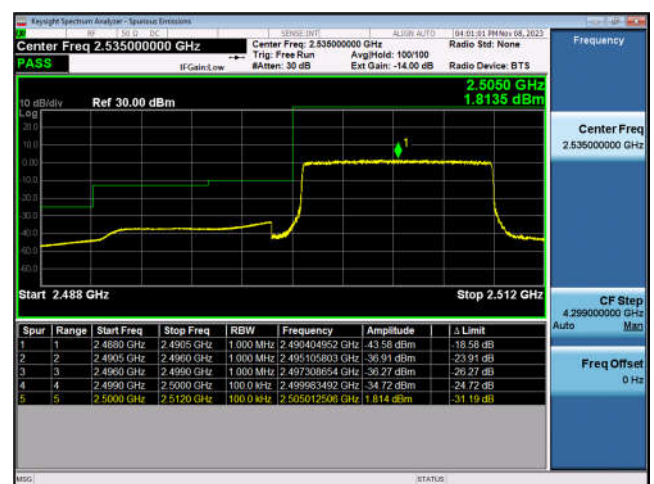

LTE Band 5-5MHz-QPSK-HCH-25RB#0

LTE Band 5-10MHz-QPSK-LCH-1RB#0

LTE Band 5-10MHz-QPSK-LCH-50RB#0

LTE Band 5-10MHz-QPSK-HCH-1RB#49

LTE Band 5-10MHz-QPSK-HCH-50RB#0

LTE Band 7:

LTE Band 7-5MHz-QPSK-LCH-1RB#0

LTE Band 7-5MHz-QPSK-LCH-25RB#0

LTE Band 7-5MHz-QPSK-HCH-1RB#24

LTE Band 7-5MHz-QPSK-HCH-25RB#0

LTE Band 7-10MHz-QPSK-LCH-1RB#0

LTE Band 7-10MHz-QPSK-LCH-50RB#0

LTE Band 7-10MHz-QPSK-HCH-1RB#49

LTE Band 7-10MHz-QPSK-HCH-50RB#0

LTE Band 7-15MHz-QPSK-LCH-1RB#0

LTE Band 7-15MHz-QPSK-LCH-75RB#0

LTE Band 7-15MHz-QPSK-HCH-1RB#74

LTE Band 7-15MHz-QPSK-HCH-75RB#0

LTE Band 7-20MHz-QPSK-LCH-1RB#0

LTE Band 7-20MHz-QPSK-LCH-100RB#0

LTE Band 7-20MHz-QPSK-HCH-1RB#99

LTE Band 7-20MHz-QPSK-HCH-100RB#0