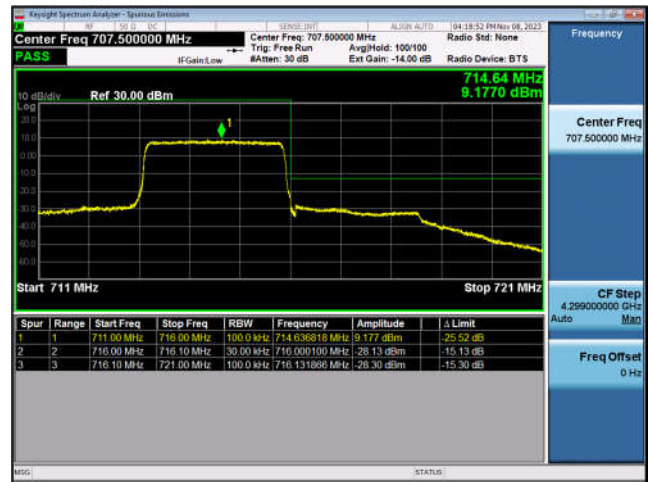

LTE Band 12:

LTE Band 12-1.4MHz-QPSK-LCH-1RB#0

LTE Band 12-1.4MHz-QPSK-LCH-6RB#0

LTE Band 12-1.4MHz-QPSK-HCH-1RB#5

LTE Band 12-1.4MHz-QPSK-HCH-6RB#0

LTE Band 12-3MHz-QPSK-LCH-1RB#0

LTE Band 12-3MHz-QPSK-LCH-15RB#0

LTE Band 12-3MHz-QPSK-HCH-1RB#14

LTE Band 12-3MHz-QPSK-HCH-15RB#0

LTE Band 12-5MHz-QPSK-LCH-1RB#0

LTE Band 12-5MHz-QPSK-LCH-25RB#0

LTE Band 12-5MHz-QPSK-HCH-1RB#24

LTE Band 12-5MHz-QPSK-HCH-25RB#0

LTE Band 12-10MHz-QPSK-LCH-1RB#0