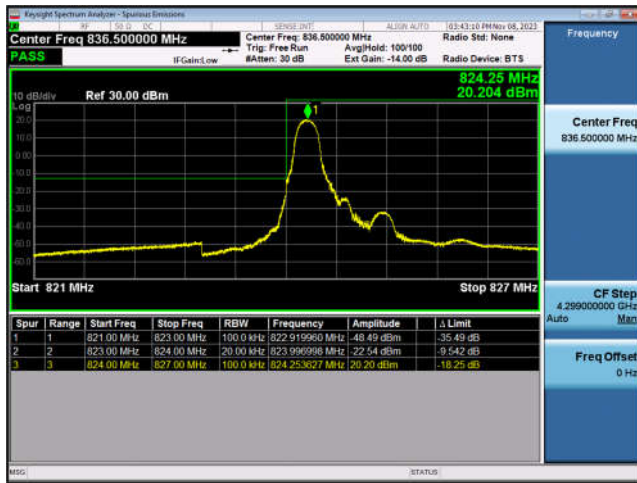

LTE Band 4-10MHz-QPSK-HCH-50RB#0

LTE Band 4-15MHz-QPSK-LCH-1RB#0

LTE Band 4-15MHz-QPSK-LCH-75RB#0

LTE Band 4-15MHz-QPSK-HCH-1RB#74

LTE Band 4-15MHz-QPSK-HCH-75RB#0

LTE Band 4-20MHz-QPSK-LCH-1RB#0

LTE Band 4-20MHz-QPSK-LCH-100RB#0

LTE Band 4-20MHz-QPSK-HCH-1RB#99

LTE Band 4-20MHz-QPSK-HCH-100RB#0

LTE Band 5:

LTE Band 5-1.4MHz-QPSK-LCH-1RB#0

LTE Band 5-1.4MHz-QPSK-LCH-6RB#0

LTE Band 5-1.4MHz-QPSK-HCH-1RB#5

LTE Band 5-1.4MHz-QPSK-HCH-6RB#0

LTE Band 5-3MHz-QPSK-LCH-1RB#0

LTE Band 5-3MHz-QPSK-LCH-15RB#0

LTE Band 5-3MHz-QPSK-HCH-1RB#14

LTE Band 5-3MHz-QPSK-HCH-15RB#0

LTE Band 5-5MHz-QPSK-LCH-1RB#0

LTE Band 5-5MHz-QPSK-LCH-25RB#0

LTE Band 5-5MHz-QPSK-HCH-1RB#24