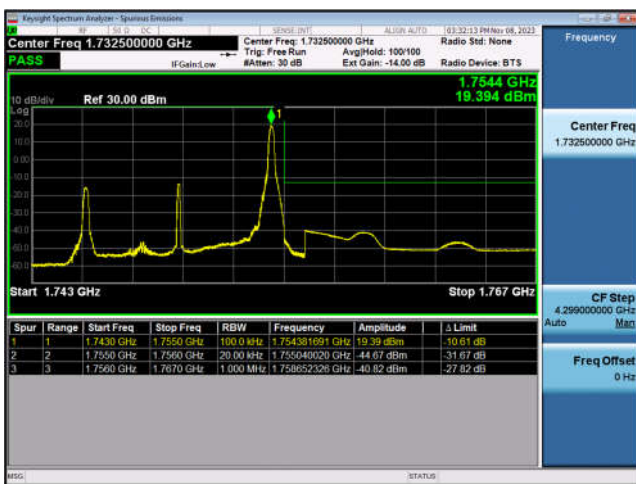

LTE Band 4-1.4MHz-QPSK-LCH-6RB#0

LTE Band 4-1.4MHz-QPSK-HCH-1RB#5

LTE Band 4-1.4MHz-QPSK-HCH-6RB#0

LTE Band 4-3MHz-QPSK-LCH-1RB#0

LTE Band 4-3MHz-QPSK-LCH-15RB#0

LTE Band 4-3MHz-QPSK-HCH-1RB#14

LTE Band 4-3MHz-QPSK-HCH-15RB#0

LTE Band 4-5MHz-QPSK-LCH-1RB#0

LTE Band 4-5MHz-QPSK-LCH-25RB#0

LTE Band 4-5MHz-QPSK-HCH-1RB#24

LTE Band 4-5MHz-QPSK-HCH-25RB#0

LTE Band 4-10MHz-QPSK-LCH-1RB#0

LTE Band 4-10MHz-QPSK-LCH-50RB#0

LTE Band 4-10MHz-QPSK-HCH-1RB#49

LTE Band 4-10MHz-QPSK-HCH-50RB#0

LTE Band 4-15MHz-QPSK-LCH-1RB#0

LTE Band 4-15MHz-QPSK-LCH-75RB#0

LTE Band 4-15MHz-QPSK-HCH-1RB#74

LTE Band 4-15MHz-QPSK-HCH-75RB#0

LTE Band 4-20MHz-QPSK-LCH-1RB#0

LTE Band 4-20MHz-QPSK-LCH-100RB#0

LTE Band 4-20MHz-QPSK-HCH-1RB#99

LTE Band 4-20MHz-QPSK-HCH-100RB#0

LTE Band 5:

LTE Band 5-1.4MHz-QPSK-LCH-1RB#0

LTE Band 5-1.4MHz-QPSK-LCH-6RB#0

LTE Band 5-1.4MHz-QPSK-HCH-1RB#5

LTE Band 5-1.4MHz-QPSK-HCH-6RB#0