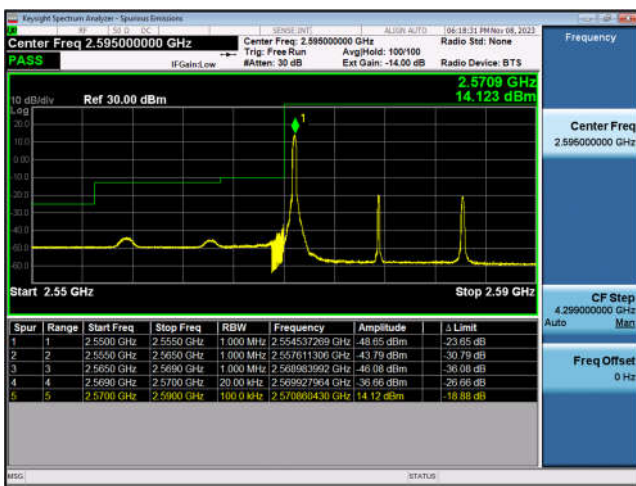

LTE Band 38:

LTE Band 38-5MHz-QPSK-LCH-1RB#0

LTE Band 38-5MHz-QPSK-LCH-25RB#0

LTE Band 38-5MHz-QPSK-HCH-1RB#24

LTE Band 38-5MHz-QPSK-HCH-25RB#0

LTE Band 38-10MHz-QPSK-LCH-1RB#0

LTE Band 38-10MHz-QPSK-LCH-50RB#0

LTE Band 38-10MHz-QPSK-HCH-1RB#49

LTE Band 38-10MHz-QPSK-HCH-50RB#0

LTE Band 38-15MHz-QPSK-LCH-1RB#0

LTE Band 38-15MHz-QPSK-LCH-75RB#0

LTE Band 38-15MHz-QPSK-HCH-1RB#74

LTE Band 38-15MHz-QPSK-HCH-75RB#0

LTE Band 38-20MHz-QPSK-LCH-1RB#0