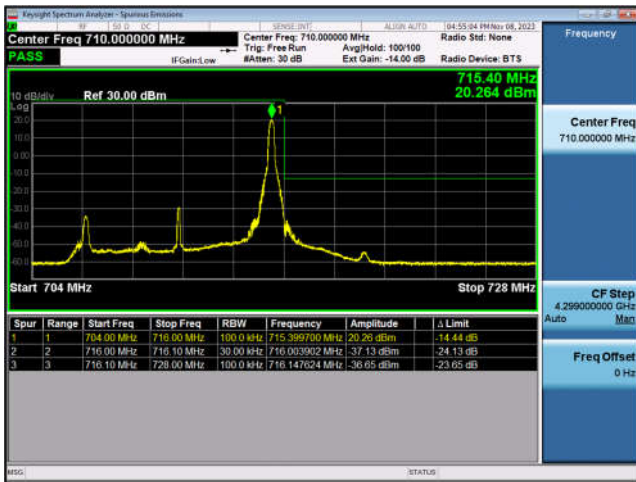

LTE Band 12-10MHz-QPSK-LCH-50RB#0

LTE Band 12-10MHz-QPSK-HCH-1RB#49

LTE Band 12-10MHz-QPSK-HCH-50RB#0

LTE Band 13:

LTE Band 13-5MHz-QPSK-LCH-1RB#0

LTE Band 13-5MHz-QPSK-LCH-25RB#0

LTE Band 13-5MHz-QPSK-HCH-1RB#24

LTE Band 13-5MHz-QPSK-HCH-25RB#0

LTE Band 13-10MHz-QPSK-MCH-1RB#0

LTE Band 13-10MHz-QPSK-MCH-1RB#49

LTE Band 13-10MHz-QPSK-MCH-50RB#0

LTE Band 17:

LTE Band 17-10MHz-QPSK-HCH-1RB#49

LTE Band 17-10MHz-QPSK-HCH-50RB#0

LTE Band 38:

LTE Band 38-5MHz-QPSK-LCH-1RB#0

LTE Band 38-5MHz-QPSK-LCH-25RB#0

LTE Band 38-5MHz-QPSK-HCH-1RB#24

LTE Band 38-5MHz-QPSK-HCH-25RB#0

LTE Band 38-10MHz-QPSK-LCH-1RB#0

LTE Band 38-10MHz-QPSK-LCH-50RB#0