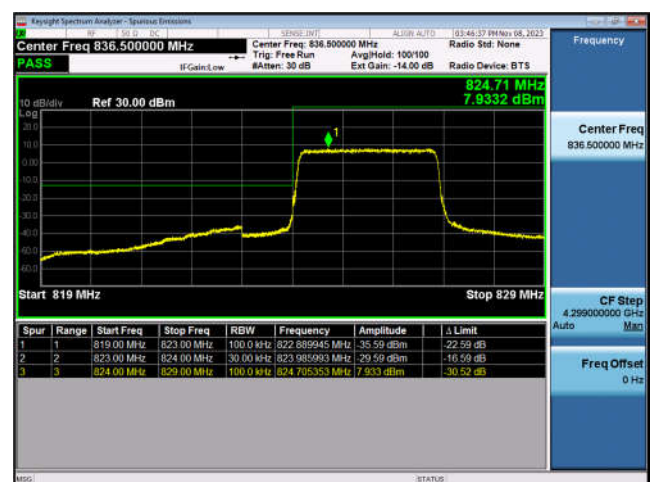

LTE Band 4-10MHz-QPSK-HCH-50RB#0

LTE Band 4-15MHz-QPSK-LCH-1RB#0

LTE Band 4-15MHz-QPSK-LCH-75RB#0

LTE Band 4-15MHz-QPSK-HCH-1RB#74

LTE Band 4-15MHz-QPSK-HCH-75RB#0

LTE Band 4-20MHz-QPSK-LCH-1RB#0

LTE Band 4-20MHz-QPSK-LCH-100RB#0

LTE Band 4-20MHz-QPSK-HCH-1RB#99

LTE Band 4-20MHz-QPSK-HCH-100RB#0

LTE Band 5:

LTE Band 5-1.4MHz-QPSK-LCH-1RB#0

LTE Band 5-1.4MHz-QPSK-LCH-6RB#0

LTE Band 5-1.4MHz-QPSK-HCH-1RB#5

LTE Band 5-1.4MHz-QPSK-HCH-6RB#0

LTE Band 5-3MHz-QPSK-LCH-1RB#0

LTE Band 5-3MHz-QPSK-LCH-15RB#0

LTE Band 5-3MHz-QPSK-HCH-1RB#14

LTE Band 5-3MHz-QPSK-HCH-15RB#0

LTE Band 5-5MHz-QPSK-LCH-1RB#0

LTE Band 5-5MHz-QPSK-LCH-25RB#0

LTE Band 5-5MHz-QPSK-HCH-1RB#24