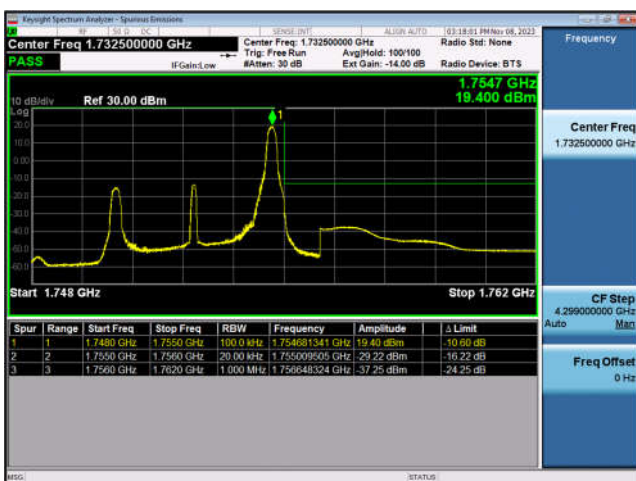

LTE Band 2-15MHz-QPSK-HCH-75RB#0

LTE Band 2-20MHz-QPSK-LCH-1RB#0

LTE Band 2-20MHz-QPSK-LCH-100RB#0

LTE Band 2-20MHz-QPSK-HCH-1RB#99

LTE Band 2-20MHz-QPSK-HCH-100RB#0

LTE Band 4:

LTE Band 4-1.4MHz-QPSK-LCH-1RB#0

LTE Band 4-1.4MHz-QPSK-LCH-6RB#0

LTE Band 4-1.4MHz-QPSK-HCH-1RB#5

LTE Band 4-1.4MHz-QPSK-HCH-6RB#0

LTE Band 4-3MHz-QPSK-LCH-1RB#0

LTE Band 4-3MHz-QPSK-LCH-15RB#0

LTE Band 4-3MHz-QPSK-HCH-1RB#14

LTE Band 4-3MHz-QPSK-HCH-15RB#0

LTE Band 4-5MHz-QPSK-LCH-1RB#0

LTE Band 4-5MHz-QPSK-LCH-25RB#0

LTE Band 4-5MHz-QPSK-HCH-1RB#24

LTE Band 4-5MHz-QPSK-HCH-25RB#0

LTE Band 4-10MHz-QPSK-LCH-1RB#0

LTE Band 4-10MHz-QPSK-LCH-50RB#0

LTE Band 4-10MHz-QPSK-HCH-1RB#49