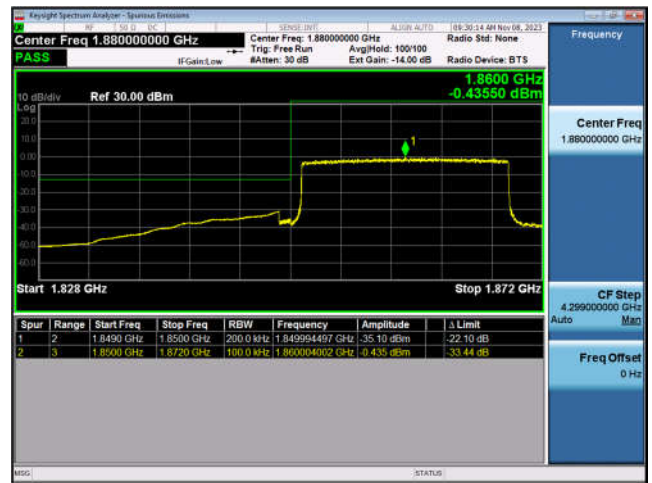

LTE Band 2-10MHz-QPSK-LCH-1RB#0

LTE Band 2-10MHz-QPSK-LCH-50RB#0

LTE Band 2-10MHz-QPSK-HCH-1RB#49

LTE Band 2-10MHz-QPSK-HCH-50RB#0

LTE Band 2-15MHz-QPSK-LCH-1RB#0

LTE Band 2-15MHz-QPSK-LCH-75RB#0

LTE Band 2-15MHz-QPSK-HCH-1RB#74

LTE Band 2-15MHz-QPSK-HCH-75RB#0

LTE Band 2-20MHz-QPSK-LCH-1RB#0

LTE Band 2-20MHz-QPSK-LCH-100RB#0

LTE Band 2-20MHz-QPSK-HCH-1RB#99

LTE Band 2-20MHz-QPSK-HCH-100RB#0

LTE Band 4:

LTE Band 4-1.4MHz-QPSK-LCH-1RB#0

LTE Band 4-1.4MHz-QPSK-LCH-6RB#0

LTE Band 4-1.4MHz-QPSK-HCH-1RB#5

LTE Band 4-1.4MHz-QPSK-HCH-6RB#0

LTE Band 4-3MHz-QPSK-LCH-1RB#0

LTE Band 4-3MHz-QPSK-LCH-15RB#0

LTE Band 4-3MHz-QPSK-HCH-1RB#14

LTE Band 4-3MHz-QPSK-HCH-15RB#0