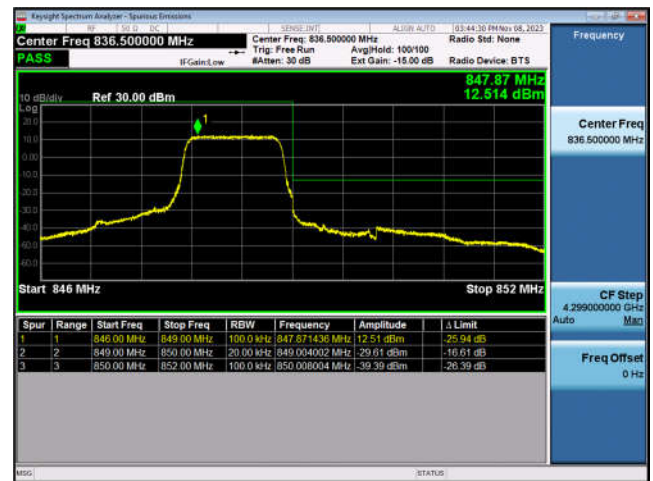

LTE Band 4-10MHz-QPSK-HCH-50RB#0

LTE Band 4-15MHz-QPSK-LCH-1RB#0

LTE Band 4-15MHz-QPSK-LCH-75RB#0

LTE Band 4-15MHz-QPSK-HCH-1RB#74

LTE Band 4-15MHz-QPSK-HCH-75RB#0

LTE Band 4-20MHz-QPSK-LCH-1RB#0

LTE Band 4-20MHz-QPSK-LCH-100RB#0

LTE Band 4-20MHz-QPSK-HCH-1RB#99

LTE Band 4-20MHz-QPSK-HCH-100RB#0

LTE Band 5:

LTE Band 5-1.4MHz-QPSK-LCH-1RB#0

LTE Band 5-1.4MHz-QPSK-LCH-6RB#0

LTE Band 5-1.4MHz-QPSK-HCH-1RB#5

LTE Band 5-1.4MHz-QPSK-HCH-6RB#0

LTE Band 5-3MHz-QPSK-LCH-1RB#0

LTE Band 5-3MHz-QPSK-LCH-15RB#0

LTE Band 5-3MHz-QPSK-HCH-1RB#14

LTE Band 5-3MHz-QPSK-HCH-15RB#0

LTE Band 5-5MHz-QPSK-LCH-1RB#0

LTE Band 5-5MHz-QPSK-LCH-25RB#0

LTE Band 5-5MHz-QPSK-HCH-1RB#24