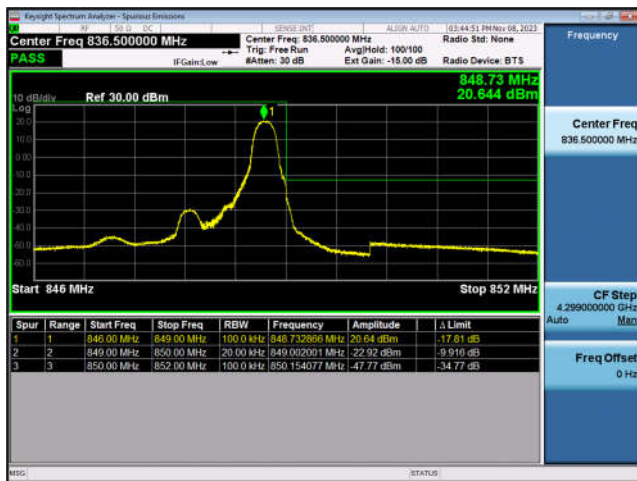

LTE Band 4-10MHz-QPSK-HCH-50RB#0

LTE Band 4-15MHz-QPSK-LCH-1RB#0

LTE Band 4-15MHz-QPSK-LCH-75RB#0

LTE Band 4-15MHz-QPSK-HCH-1RB#74

LTE Band 4-15MHz-QPSK-HCH-75RB#0

LTE Band 4-20MHz-QPSK-LCH-1RB#0

LTE Band 4-20MHz-QPSK-LCH-100RB#0

LTE Band 4-20MHz-QPSK-HCH-1RB#99

LTE Band 4-20MHz-QPSK-HCH-100RB#0

LTE Band 5:

LTE Band 5-1.4MHz-QPSK-LCH-1RB#0

LTE Band 5-1.4MHz-QPSK-LCH-6RB#0

LTE Band 5-1.4MHz-QPSK-HCH-1RB#5

LTE Band 5-1.4MHz-QPSK-HCH-6RB#0

LTE Band 5-3MHz-QPSK-LCH-1RB#0

LTE Band 5-3MHz-QPSK-LCH-15RB#0

LTE Band 5-3MHz-QPSK-HCH-1RB#14

LTE Band 5-3MHz-QPSK-HCH-15RB#0

LTE Band 5-5MHz-QPSK-LCH-1RB#0

LTE Band 5-5MHz-QPSK-LCH-25RB#0

LTE Band 5-5MHz-QPSK-HCH-1RB#24