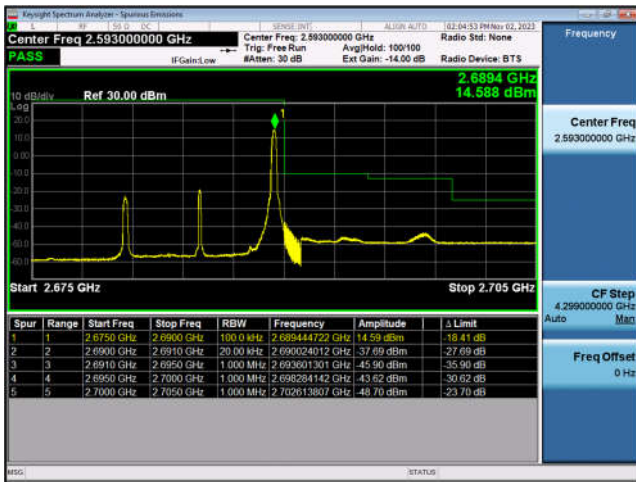

LTE Band 38-10MHz-QPSK-HCH-1RB#49

LTE Band 38-10MHz-QPSK-HCH-50RB#0

LTE Band 38-15MHz-QPSK-LCH-1RB#0

LTE Band 38-15MHz-QPSK-LCH-75RB#0

LTE Band 38-15MHz-QPSK-HCH-1RB#74

LTE Band 38-15MHz-QPSK-HCH-75RB#0

LTE Band 38-20MHz-QPSK-LCH-1RB#0

LTE Band 38-20MHz-QPSK-LCH-100RB#0

LTE Band 38-20MHz-QPSK-HCH-1RB#99

LTE Band 38-20MHz-QPSK-HCH-100RB#0

LTE Band 41:

LTE Band 41-10MHz-QPSK-HCH-1RB#49

LTE Band 41-10MHz-QPSK-HCH-50RB#0

LTE Band 41-15MHz-QPSK-LCH-1RB#0