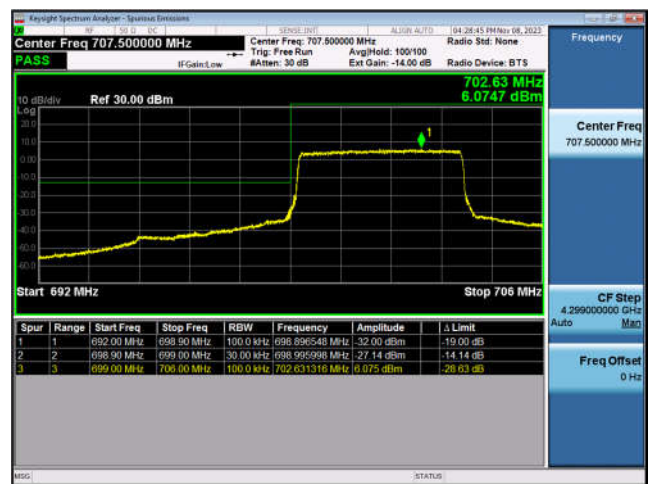

LTE Band 12:

LTE Band 12-1.4MHz-QPSK-LCH-1RB#0

LTE Band 12-1.4MHz-QPSK-LCH-6RB#0

LTE Band 12-1.4MHz-QPSK-HCH-1RB#5

LTE Band 12-1.4MHz-QPSK-HCH-6RB#0

LTE Band 12-3MHz-QPSK-LCH-1RB#0

LTE Band 12-3MHz-QPSK-LCH-15RB#0

LTE Band 12-3MHz-QPSK-HCH-1RB#14

LTE Band 12-3MHz-QPSK-HCH-15RB#0

LTE Band 12-5MHz-QPSK-LCH-1RB#0

LTE Band 12-5MHz-QPSK-LCH-25RB#0

LTE Band 12-5MHz-QPSK-HCH-1RB#24

LTE Band 12-5MHz-QPSK-HCH-25RB#0

LTE Band 12-10MHz-QPSK-LCH-1RB#0

LTE Band 12-10MHz-QPSK-LCH-50RB#0

LTE Band 12-10MHz-QPSK-HCH-1RB#49

LTE Band 12-10MHz-QPSK-HCH-50RB#0

LTE Band 13:

LTE Band 13-5MHz-QPSK-LCH-1RB#0

LTE Band 13-5MHz-QPSK-LCH-25RB#0

LTE Band 13-5MHz-QPSK-HCH-1RB#24