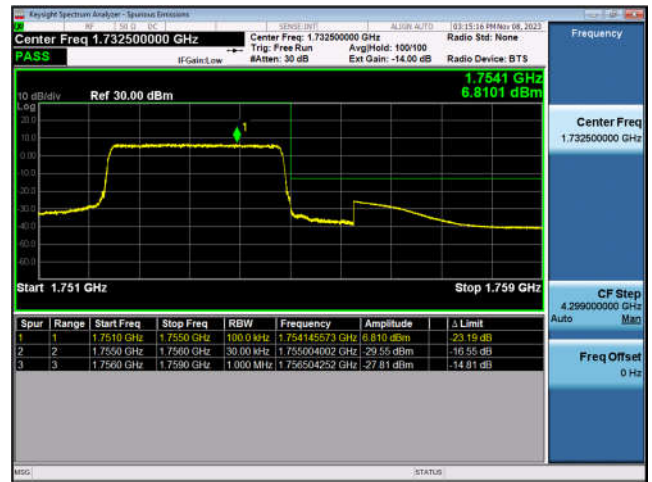

LTE Band 2-15MHz-QPSK-HCH-75RB#0

LTE Band 2-20MHz-QPSK-LCH-1RB#0

LTE Band 2-20MHz-QPSK-LCH-100RB#0

LTE Band 2-20MHz-QPSK-HCH-1RB#99

LTE Band 2-20MHz-QPSK-HCH-100RB#0

LTE Band 4:

LTE Band 4-1.4MHz-QPSK-LCH-1RB#0

LTE Band 4-1.4MHz-QPSK-LCH-6RB#0

LTE Band 4-1.4MHz-QPSK-HCH-1RB#5

LTE Band 4-1.4MHz-QPSK-HCH-6RB#0

LTE Band 4-3MHz-QPSK-LCH-1RB#0

LTE Band 4-3MHz-QPSK-LCH-15RB#0

LTE Band 4-3MHz-QPSK-HCH-1RB#14

LTE Band 4-3MHz-QPSK-HCH-15RB#0

LTE Band 4-5MHz-QPSK-LCH-1RB#0

LTE Band 4-5MHz-QPSK-LCH-25RB#0

LTE Band 4-5MHz-QPSK-HCH-1RB#24

LTE Band 4-5MHz-QPSK-HCH-25RB#0

LTE Band 4-10MHz-QPSK-LCH-1RB#0

LTE Band 4-10MHz-QPSK-LCH-50RB#0

LTE Band 4-10MHz-QPSK-HCH-1RB#49