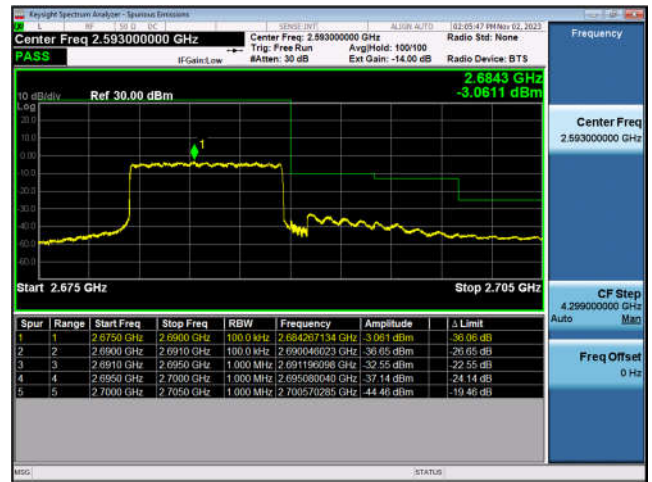

LTE Band 38-10MHz-QPSK-HCH-1RB#49

LTE Band 38-10MHz-QPSK-HCH-50RB#0

LTE Band 38-15MHz-QPSK-LCH-1RB#0

LTE Band 38-15MHz-QPSK-LCH-75RB#0

LTE Band 38-15MHz-QPSK-HCH-1RB#74

LTE Band 38-15MHz-QPSK-HCH-75RB#0

LTE Band 38-20MHz-QPSK-LCH-1RB#0

LTE Band 38-20MHz-QPSK-LCH-100RB#0

LTE Band 38-20MHz-QPSK-HCH-1RB#99

LTE Band 38-20MHz-QPSK-HCH-100RB#0

LTE Band 41:

LTE Band 41-10MHz-QPSK-HCH-1RB#49

LTE Band 41-10MHz-QPSK-HCH-50RB#0

LTE Band 41-15MHz-QPSK-LCH-1RB#0