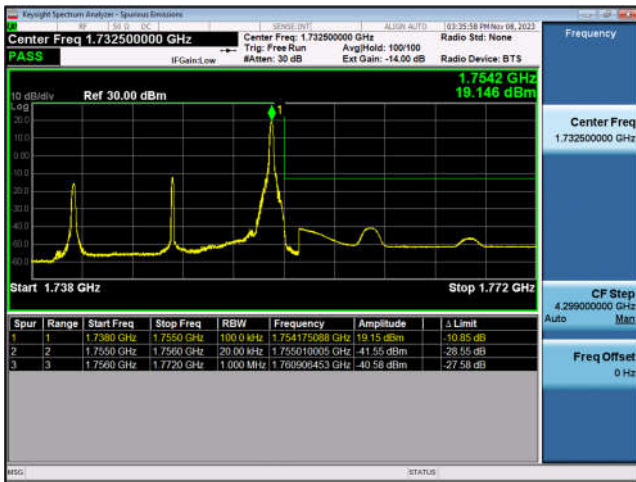

LTE Band 4-5MHz-QPSK-LCH-1RB#0

LTE Band 4-5MHz-QPSK-LCH-25RB#0

LTE Band 4-5MHz-QPSK-HCH-1RB#24

LTE Band 4-5MHz-QPSK-HCH-25RB#0

LTE Band 4-10MHz-QPSK-LCH-1RB#0

LTE Band 4-10MHz-QPSK-LCH-50RB#0

LTE Band 4-10MHz-QPSK-HCH-1RB#49

LTE Band 4-10MHz-QPSK-HCH-50RB#0

LTE Band 4-15MHz-QPSK-LCH-1RB#0

LTE Band 4-15MHz-QPSK-LCH-75RB#0

LTE Band 4-15MHz-QPSK-HCH-1RB#74

LTE Band 4-15MHz-QPSK-HCH-75RB#0

LTE Band 4-20MHz-QPSK-LCH-1RB#0

LTE Band 4-20MHz-QPSK-LCH-100RB#0

LTE Band 4-20MHz-QPSK-HCH-1RB#99

LTE Band 4-20MHz-QPSK-HCH-100RB#0

LTE Band 5:

LTE Band 5-1.4MHz-QPSK-LCH-1RB#0

LTE Band 5-1.4MHz-QPSK-LCH-6RB#0

LTE Band 5-1.4MHz-QPSK-HCH-1RB#5

LTE Band 5-1.4MHz-QPSK-HCH-6RB#0