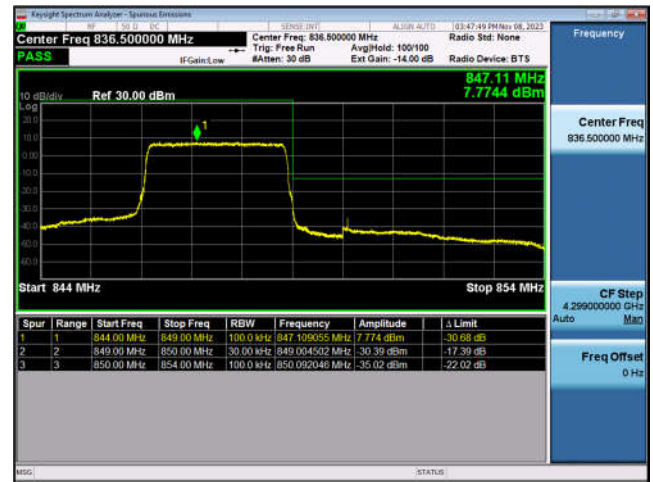

LTE Band 4-20MHz-QPSK-HCH-1RB#99

LTE Band 4-20MHz-QPSK-HCH-100RB#0

LTE Band 5:

LTE Band 5-1.4MHz-QPSK-LCH-1RB#0

LTE Band 5-1.4MHz-QPSK-LCH-6RB#0

LTE Band 5-1.4MHz-QPSK-HCH-1RB#5

LTE Band 5-1.4MHz-QPSK-HCH-6RB#0

LTE Band 5-3MHz-QPSK-LCH-1RB#0

LTE Band 5-3MHz-QPSK-LCH-15RB#0

LTE Band 5-3MHz-QPSK-HCH-1RB#14

LTE Band 5-3MHz-QPSK-HCH-15RB#0

LTE Band 5-5MHz-QPSK-LCH-1RB#0

LTE Band 5-5MHz-QPSK-LCH-25RB#0

LTE Band 5-5MHz-QPSK-HCH-1RB#24

LTE Band 5-5MHz-QPSK-HCH-25RB#0

LTE Band 5-10MHz-QPSK-LCH-1RB#0

LTE Band 5-10MHz-QPSK-LCH-50RB#0

LTE Band 5-10MHz-QPSK-HCH-1RB#49

LTE Band 5-10MHz-QPSK-HCH-50RB#0

LTE Band 7:

LTE Band 7-5MHz-QPSK-LCH-1RB#0

LTE Band 7-5MHz-QPSK-LCH-25RB#0