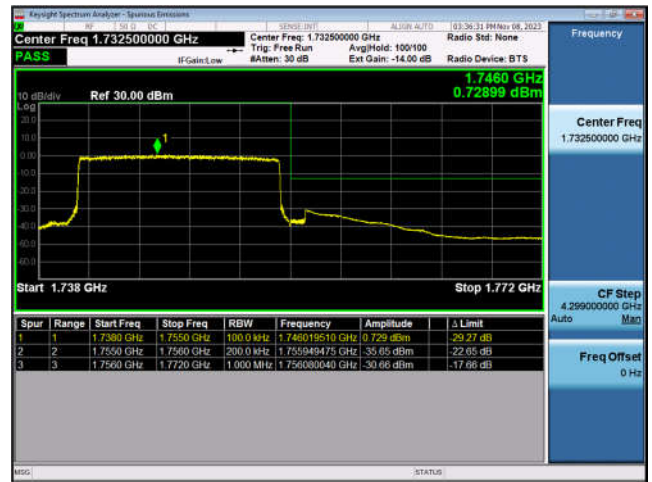

LTE Band 4-5MHz-QPSK-LCH-1RB#0

LTE Band 4-5MHz-QPSK-LCH-25RB#0

LTE Band 4-5MHz-QPSK-HCH-1RB#24

LTE Band 4-5MHz-QPSK-HCH-25RB#0

LTE Band 4-10MHz-QPSK-LCH-1RB#0

LTE Band 4-10MHz-QPSK-LCH-50RB#0

LTE Band 4-10MHz-QPSK-HCH-1RB#49

LTE Band 4-10MHz-QPSK-HCH-50RB#0

LTE Band 4-15MHz-QPSK-LCH-1RB#0

LTE Band 4-15MHz-QPSK-LCH-75RB#0

LTE Band 4-15MHz-QPSK-HCH-1RB#74

LTE Band 4-15MHz-QPSK-HCH-75RB#0

LTE Band 4-20MHz-QPSK-LCH-1RB#0

LTE Band 4-20MHz-QPSK-LCH-100RB#0

LTE Band 4-20MHz-QPSK-HCH-1RB#99

LTE Band 4-20MHz-QPSK-HCH-100RB#0

LTE Band 5:

LTE Band 5-1.4MHz-QPSK-LCH-1RB#0

LTE Band 5-1.4MHz-QPSK-LCH-6RB#0

LTE Band 5-1.4MHz-QPSK-HCH-1RB#5

LTE Band 5-1.4MHz-QPSK-HCH-6RB#0