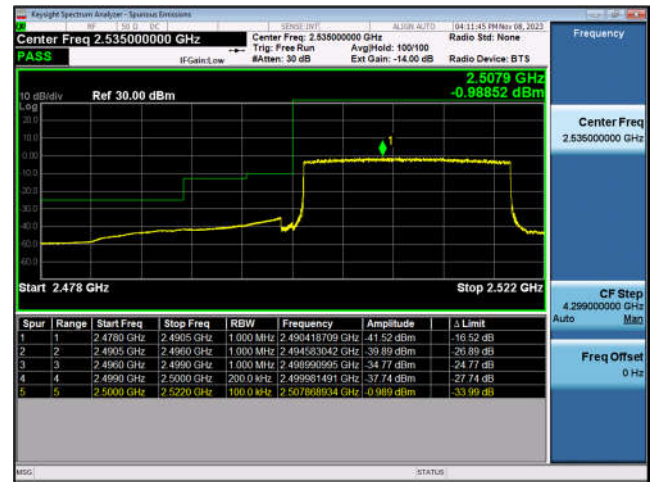

LTE Band 7-5MHz-QPSK-HCH-1RB#24

LTE Band 7-5MHz-QPSK-HCH-25RB#0

LTE Band 7-10MHz-QPSK-LCH-1RB#0

LTE Band 7-10MHz-QPSK-LCH-50RB#0

LTE Band 7-10MHz-QPSK-HCH-1RB#49

LTE Band 7-10MHz-QPSK-HCH-50RB#0

LTE Band 7-15MHz-QPSK-LCH-1RB#0

LTE Band 7-15MHz-QPSK-LCH-75RB#0

LTE Band 7-15MHz-QPSK-HCH-1RB#74

LTE Band 7-15MHz-QPSK-HCH-75RB#0

LTE Band 7-20MHz-QPSK-LCH-1RB#0

LTE Band 7-20MHz-QPSK-LCH-100RB#0

LTE Band 7-20MHz-QPSK-HCH-1RB#99

LTE Band 7-20MHz-QPSK-HCH-100RB#0

LTE Band 12:

LTE Band 12-1.4MHz-QPSK-LCH-1RB#0

LTE Band 12-1.4MHz-QPSK-LCH-6RB#0

LTE Band 12-1.4MHz-QPSK-HCH-1RB#5

LTE Band 12-1.4MHz-QPSK-HCH-6RB#0

LTE Band 12-3MHz-QPSK-LCH-1RB#0

LTE Band 12-3MHz-QPSK-LCH-15RB#0