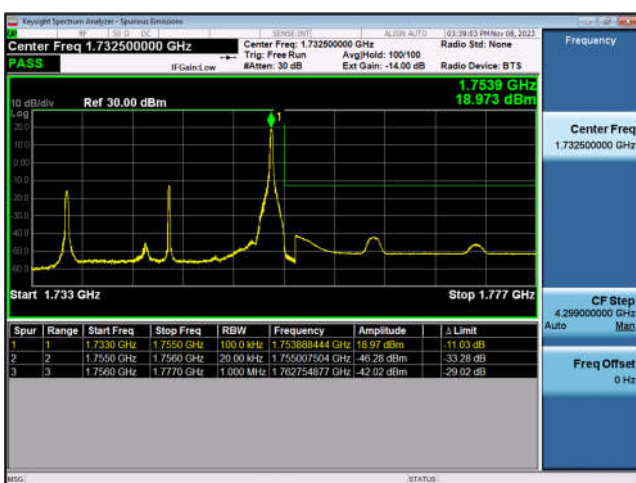

LTE Band 4-5MHz-QPSK-LCH-1RB#0

LTE Band 4-5MHz-QPSK-LCH-25RB#0

LTE Band 4-5MHz-QPSK-HCH-1RB#24

LTE Band 4-5MHz-QPSK-HCH-25RB#0

LTE Band 4-10MHz-QPSK-LCH-1RB#0

LTE Band 4-10MHz-QPSK-LCH-50RB#0

LTE Band 4-10MHz-QPSK-HCH-1RB#49

LTE Band 4-10MHz-QPSK-HCH-50RB#0

LTE Band 4-15MHz-QPSK-LCH-1RB#0

LTE Band 4-15MHz-QPSK-LCH-75RB#0

LTE Band 4-15MHz-QPSK-HCH-1RB#74

LTE Band 4-15MHz-QPSK-HCH-75RB#0

LTE Band 4-20MHz-QPSK-LCH-1RB#0

LTE Band 4-20MHz-QPSK-LCH-100RB#0

LTE Band 4-20MHz-QPSK-HCH-1RB#99

LTE Band 4-20MHz-QPSK-HCH-100RB#0

LTE Band 5:

LTE Band 5-1.4MHz-QPSK-LCH-1RB#0

LTE Band 5-1.4MHz-QPSK-LCH-6RB#0

LTE Band 5-1.4MHz-QPSK-HCH-1RB#5

LTE Band 5-1.4MHz-QPSK-HCH-6RB#0