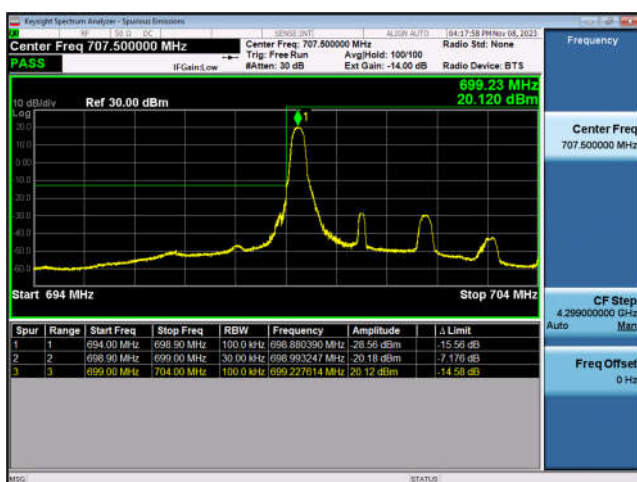

LTE Band 12:

LTE Band 12-1.4MHz-QPSK-LCH-1RB#0

LTE Band 12-1.4MHz-QPSK-LCH-6RB#0

LTE Band 12-1.4MHz-QPSK-HCH-1RB#5

LTE Band 12-1.4MHz-QPSK-HCH-6RB#0

LTE Band 12-3MHz-QPSK-LCH-1RB#0

LTE Band 12-3MHz-QPSK-LCH-15RB#0

LTE Band 12-3MHz-QPSK-HCH-1RB#14

LTE Band 12-3MHz-QPSK-HCH-15RB#0

LTE Band 12-5MHz-QPSK-LCH-1RB#0

LTE Band 12-5MHz-QPSK-LCH-25RB#0

LTE Band 12-5MHz-QPSK-HCH-1RB#24

LTE Band 12-5MHz-QPSK-HCH-25RB#0

LTE Band 12-10MHz-QPSK-LCH-1RB#0