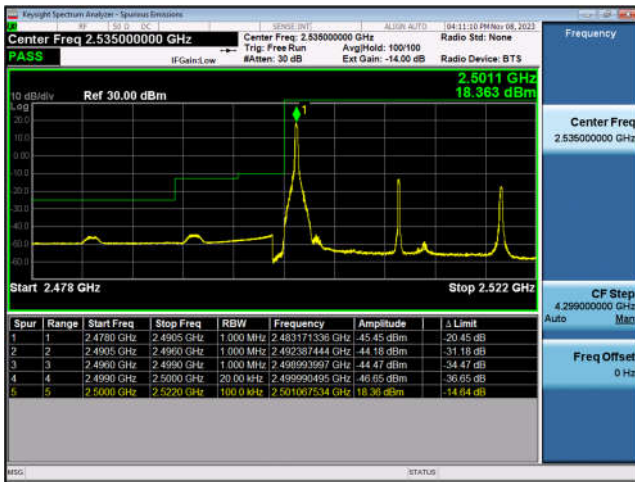

LTE Band 7-15MHz-QPSK-LCH-75RB#0

LTE Band 7-15MHz-QPSK-HCH-1RB#74

LTE Band 7-15MHz-QPSK-HCH-75RB#0

LTE Band 7-20MHz-QPSK-LCH-1RB#0

LTE Band 7-20MHz-QPSK-LCH-100RB#0

LTE Band 7-20MHz-QPSK-HCH-1RB#99

LTE Band 7-20MHz-QPSK-HCH-100RB#0

LTE Band 12:

LTE Band 12-1.4MHz-QPSK-LCH-1RB#0

LTE Band 12-1.4MHz-QPSK-LCH-6RB#0

LTE Band 12-1.4MHz-QPSK-HCH-1RB#5

LTE Band 12-1.4MHz-QPSK-HCH-6RB#0

LTE Band 12-3MHz-QPSK-LCH-1RB#0

LTE Band 12-3MHz-QPSK-LCH-15RB#0