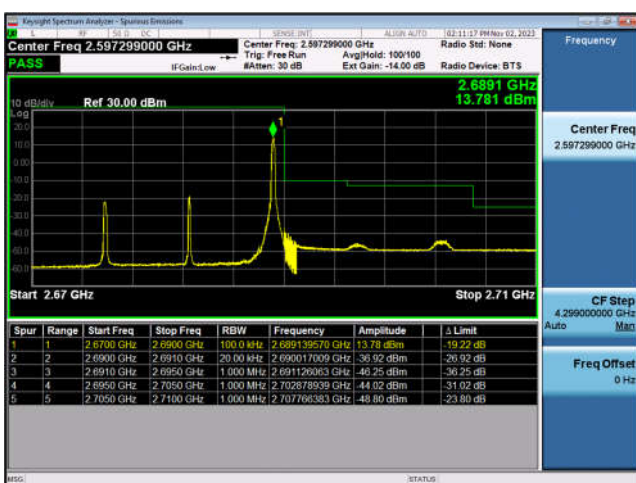

LTE Band 38-10MHz-QPSK-HCH-1RB#49

LTE Band 38-10MHz-QPSK-HCH-50RB#0

LTE Band 38-15MHz-QPSK-LCH-1RB#0

LTE Band 38-15MHz-QPSK-LCH-75RB#0

LTE Band 38-15MHz-QPSK-HCH-1RB#74

LTE Band 38-15MHz-QPSK-HCH-75RB#0

LTE Band 38-20MHz-QPSK-LCH-1RB#0

LTE Band 38-20MHz-QPSK-LCH-100RB#0

LTE Band 38-20MHz-QPSK-HCH-1RB#99

LTE Band 38-20MHz-QPSK-HCH-100RB#0

LTE Band 41:

LTE Band 41-10MHz-QPSK-HCH-1RB#49

LTE Band 41-10MHz-QPSK-HCH-50RB#0

LTE Band 41-15MHz-QPSK-LCH-1RB#0

LTE Band 41-15MHz-QPSK-LCH-75RB#0

LTE Band 41-15MHz-QPSK-HCH-1RB#74

LTE Band 41-15MHz-QPSK-HCH-75RB#0

LTE Band 41-20MHz-QPSK-LCH-1RB#0

LTE Band 41-20MHz-QPSK-LCH-100RB#0

LTE Band 41-20MHz-QPSK-HCH-1RB#99

LTE Band 41-20MHz-QPSK-HCH-100RB#0