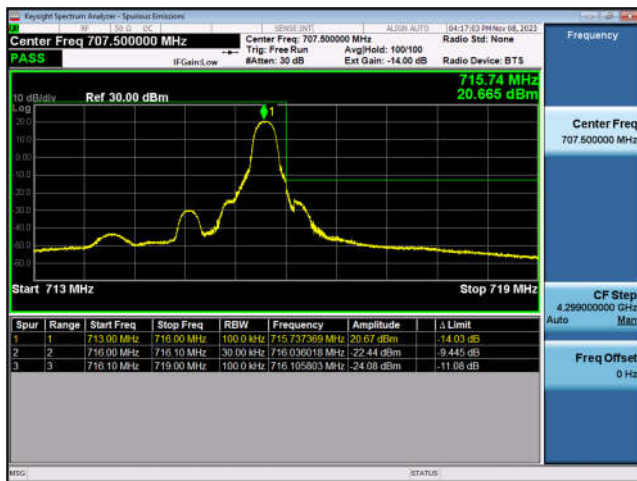

LTE Band 12:

LTE Band 12-1.4MHz-QPSK-LCH-1RB#0

LTE Band 12-1.4MHz-QPSK-LCH-6RB#0

LTE Band 12-1.4MHz-QPSK-HCH-1RB#5

LTE Band 12-1.4MHz-QPSK-HCH-6RB#0

LTE Band 12-3MHz-QPSK-LCH-1RB#0

LTE Band 12-3MHz-QPSK-LCH-15RB#0

LTE Band 12-3MHz-QPSK-HCH-1RB#14

LTE Band 12-3MHz-QPSK-HCH-15RB#0

LTE Band 12-5MHz-QPSK-LCH-1RB#0

LTE Band 12-5MHz-QPSK-LCH-25RB#0

LTE Band 12-5MHz-QPSK-HCH-1RB#24

LTE Band 12-5MHz-QPSK-HCH-25RB#0

LTE Band 12-10MHz-QPSK-LCH-1RB#0