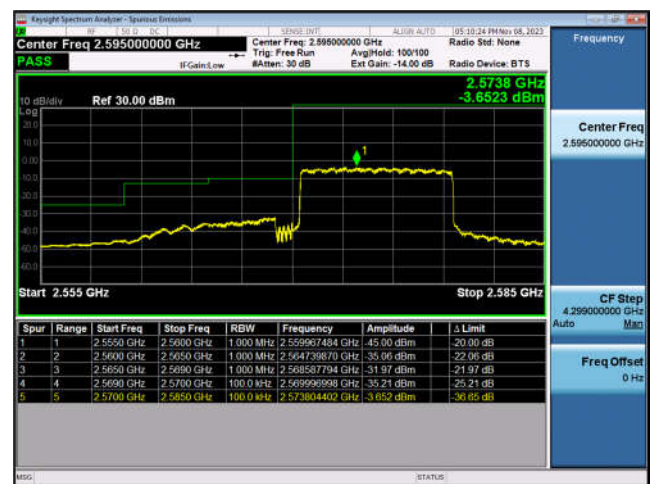

LTE Band 38:

LTE Band 38-5MHz-QPSK-LCH-1RB#0

LTE Band 38-5MHz-QPSK-LCH-25RB#0

LTE Band 38-5MHz-QPSK-HCH-1RB#24

LTE Band 38-5MHz-QPSK-HCH-25RB#0

LTE Band 38-10MHz-QPSK-LCH-1RB#0

LTE Band 38-10MHz-QPSK-LCH-50RB#0

LTE Band 38-10MHz-QPSK-HCH-1RB#49

LTE Band 38-10MHz-QPSK-HCH-50RB#0

LTE Band 38-15MHz-QPSK-LCH-1RB#0

LTE Band 38-15MHz-QPSK-LCH-75RB#0

LTE Band 38-15MHz-QPSK-HCH-1RB#74

LTE Band 38-15MHz-QPSK-HCH-75RB#0

LTE Band 38-20MHz-QPSK-LCH-1RB#0