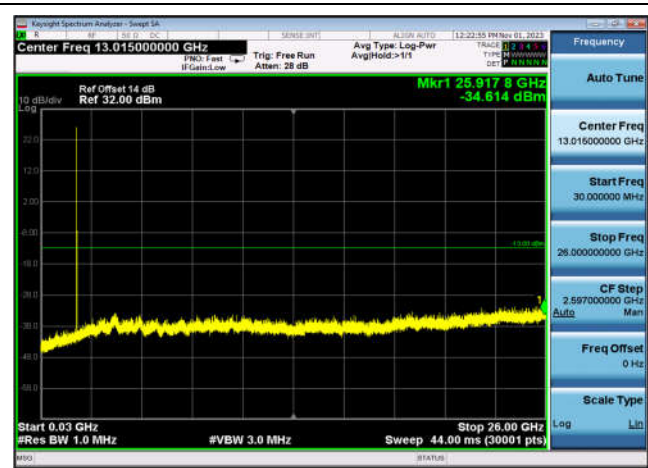

FDD02_MidRange_20MHz_30MHz~26GHz