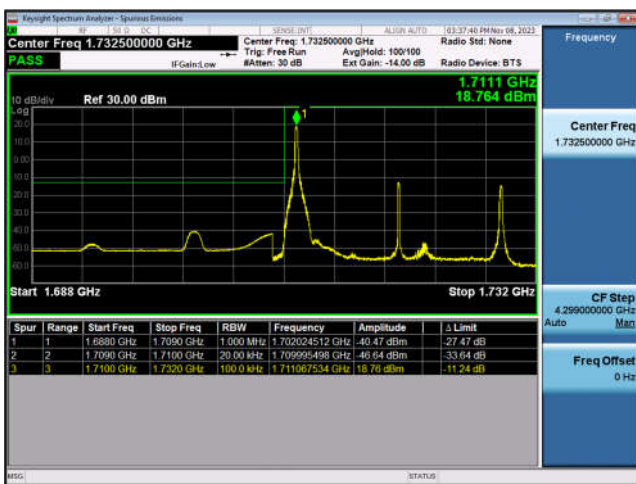

LTE Band 4-5MHz-QPSK-LCH-1RB#0

LTE Band 4-5MHz-QPSK-LCH-25RB#0

LTE Band 4-5MHz-QPSK-HCH-1RB#24

LTE Band 4-5MHz-QPSK-HCH-25RB#0

LTE Band 4-10MHz-QPSK-LCH-1RB#0

LTE Band 4-10MHz-QPSK-LCH-50RB#0

LTE Band 4-10MHz-QPSK-HCH-1RB#49

LTE Band 4-10MHz-QPSK-HCH-50RB#0

LTE Band 4-15MHz-QPSK-LCH-1RB#0

LTE Band 4-15MHz-QPSK-LCH-75RB#0

LTE Band 4-15MHz-QPSK-HCH-1RB#74

LTE Band 4-15MHz-QPSK-HCH-75RB#0

LTE Band 4-20MHz-QPSK-LCH-1RB#0

LTE Band 4-20MHz-QPSK-LCH-100RB#0

LTE Band 4-20MHz-QPSK-HCH-1RB#99

LTE Band 4-20MHz-QPSK-HCH-100RB#0

LTE Band 5:

LTE Band 5-1.4MHz-QPSK-LCH-1RB#0

LTE Band 5-1.4MHz-QPSK-LCH-6RB#0

LTE Band 5-1.4MHz-QPSK-HCH-1RB#5

LTE Band 5-1.4MHz-QPSK-HCH-6RB#0