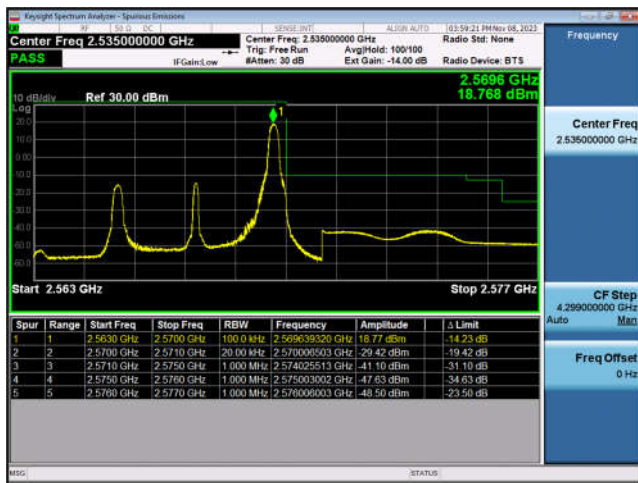

LTE Band 5-3MHz-QPSK-LCH-1RB#0

LTE Band 5-3MHz-QPSK-LCH-15RB#0

LTE Band 5-3MHz-QPSK-HCH-1RB#14

LTE Band 5-3MHz-QPSK-HCH-15RB#0

LTE Band 5-5MHz-QPSK-LCH-1RB#0

LTE Band 5-5MHz-QPSK-LCH-25RB#0

LTE Band 5-5MHz-QPSK-HCH-1RB#24

LTE Band 5-5MHz-QPSK-HCH-25RB#0

LTE Band 5-10MHz-QPSK-LCH-1RB#0

LTE Band 5-10MHz-QPSK-LCH-50RB#0

LTE Band 5-10MHz-QPSK-HCH-1RB#49

LTE Band 5-10MHz-QPSK-HCH-50RB#0

LTE Band 7:

LTE Band 7-5MHz-QPSK-LCH-1RB#0

LTE Band 7-5MHz-QPSK-LCH-25RB#0

LTE Band 7-5MHz-QPSK-HCH-1RB#24

LTE Band 7-5MHz-QPSK-HCH-25RB#0

LTE Band 7-10MHz-QPSK-LCH-1RB#0

LTE Band 7-10MHz-QPSK-LCH-50RB#0

LTE Band 7-10MHz-QPSK-HCH-1RB#49

LTE Band 7-10MHz-QPSK-HCH-50RB#0

LTE Band 7-15MHz-QPSK-LCH-1RB#0