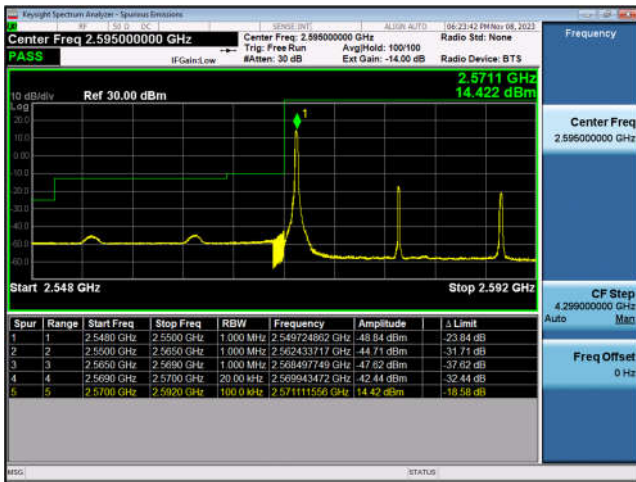

LTE Band 38:

LTE Band 38-5MHz-QPSK-LCH-1RB#0

LTE Band 38-5MHz-QPSK-LCH-25RB#0

LTE Band 38-5MHz-QPSK-HCH-1RB#24

LTE Band 38-5MHz-QPSK-HCH-25RB#0

LTE Band 38-10MHz-QPSK-LCH-1RB#0

LTE Band 38-10MHz-QPSK-LCH-50RB#0

LTE Band 38-10MHz-QPSK-HCH-1RB#49

LTE Band 38-10MHz-QPSK-HCH-50RB#0

LTE Band 38-15MHz-QPSK-LCH-1RB#0

LTE Band 38-15MHz-QPSK-LCH-75RB#0

LTE Band 38-15MHz-QPSK-HCH-1RB#74

LTE Band 38-15MHz-QPSK-HCH-75RB#0

LTE Band 38-20MHz-QPSK-LCH-1RB#0

LTE Band 38-20MHz-QPSK-LCH-100RB#0

LTE Band 38-20MHz-QPSK-HCH-1RB#99

LTE Band 38-20MHz-QPSK-HCH-100RB#0

LTE Band 41:

LTE Band 41-10MHz-QPSK-HCH-1RB#49

LTE Band 41-10MHz-QPSK-HCH-50RB#0

LTE Band 41-15MHz-QPSK-LCH-1RB#0