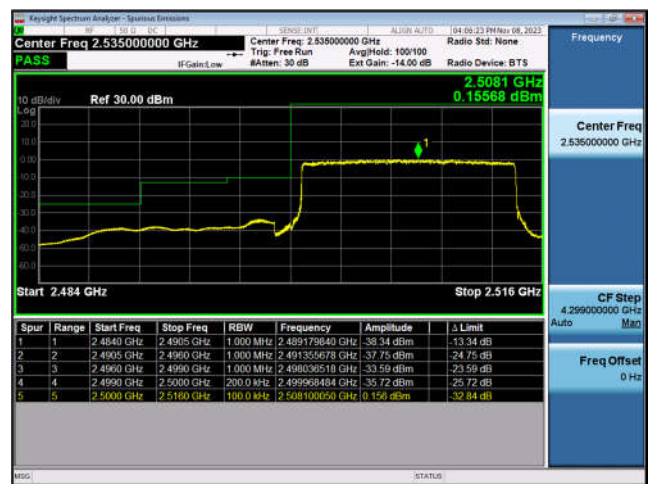

LTE Band 5-5MHz-QPSK-HCH-25RB#0

LTE Band 5-10MHz-QPSK-LCH-1RB#0

LTE Band 5-10MHz-QPSK-LCH-50RB#0

LTE Band 5-10MHz-QPSK-HCH-1RB#49

LTE Band 5-10MHz-QPSK-HCH-50RB#0

LTE Band 7:

LTE Band 7-5MHz-QPSK-LCH-1RB#0

LTE Band 7-5MHz-QPSK-LCH-25RB#0

LTE Band 7-5MHz-QPSK-HCH-1RB#24

LTE Band 7-5MHz-QPSK-HCH-25RB#0

LTE Band 7-10MHz-QPSK-LCH-1RB#0

LTE Band 7-10MHz-QPSK-LCH-50RB#0

LTE Band 7-10MHz-QPSK-HCH-1RB#49

LTE Band 7-10MHz-QPSK-HCH-50RB#0

LTE Band 7-15MHz-QPSK-LCH-1RB#0

LTE Band 7-15MHz-QPSK-LCH-75RB#0

LTE Band 7-15MHz-QPSK-HCH-1RB#74

LTE Band 7-15MHz-QPSK-HCH-75RB#0

LTE Band 7-20MHz-QPSK-LCH-1RB#0

LTE Band 7-20MHz-QPSK-LCH-100RB#0

LTE Band 7-20MHz-QPSK-HCH-1RB#99

LTE Band 7-20MHz-QPSK-HCH-100RB#0