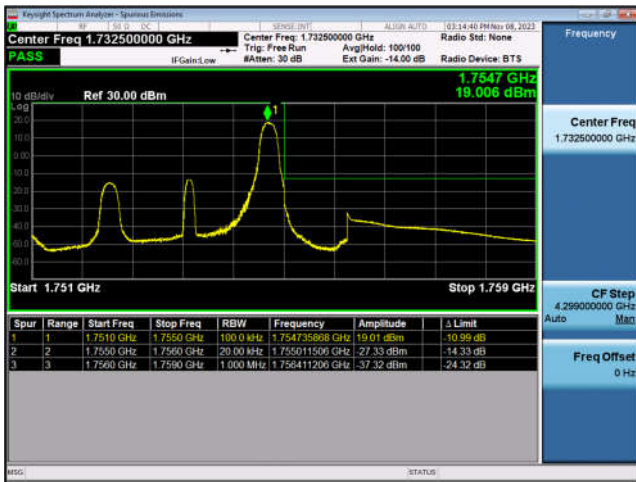

LTE Band 2-15MHz-QPSK-HCH-75RB#0

LTE Band 2-20MHz-QPSK-LCH-1RB#0

LTE Band 2-20MHz-QPSK-LCH-100RB#0

LTE Band 2-20MHz-QPSK-HCH-1RB#99

LTE Band 2-20MHz-QPSK-HCH-100RB#0

LTE Band 4:

LTE Band 4-1.4MHz-QPSK-LCH-1RB#0

LTE Band 4-1.4MHz-QPSK-LCH-6RB#0

LTE Band 4-1.4MHz-QPSK-HCH-1RB#5

LTE Band 4-1.4MHz-QPSK-HCH-6RB#0

LTE Band 4-3MHz-QPSK-LCH-1RB#0

LTE Band 4-3MHz-QPSK-LCH-15RB#0

LTE Band 4-3MHz-QPSK-HCH-1RB#14

LTE Band 4-3MHz-QPSK-HCH-15RB#0

LTE Band 4-5MHz-QPSK-LCH-1RB#0

LTE Band 4-5MHz-QPSK-LCH-25RB#0

LTE Band 4-5MHz-QPSK-HCH-1RB#24

LTE Band 4-5MHz-QPSK-HCH-25RB#0

LTE Band 4-10MHz-QPSK-LCH-1RB#0

LTE Band 4-10MHz-QPSK-LCH-50RB#0

LTE Band 4-10MHz-QPSK-HCH-1RB#49