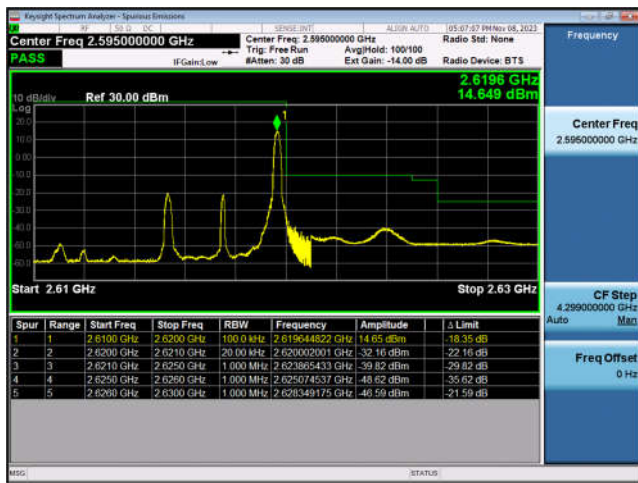

LTE Band 13-5MHz-QPSK-HCH-25RB#0

LTE Band 13-10MHz-QPSK-MCH-1RB#0

LTE Band 13-10MHz-QPSK-MCH-1RB#49

LTE Band 13-10MHz-QPSK-MCH-50RB#0

LTE Band 17:

LTE Band 17-10MHz-QPSK-HCH-1RB#49

LTE Band 17-10MHz-QPSK-HCH-50RB#0

LTE Band 38:

LTE Band 38-5MHz-QPSK-LCH-1RB#0

LTE Band 38-5MHz-QPSK-LCH-25RB#0

LTE Band 38-5MHz-QPSK-HCH-1RB#24

LTE Band 38-5MHz-QPSK-HCH-25RB#0

LTE Band 38-10MHz-QPSK-LCH-1RB#0

LTE Band 38-10MHz-QPSK-LCH-50RB#0

LTE Band 38-10MHz-QPSK-HCH-1RB#49

LTE Band 38-10MHz-QPSK-HCH-50RB#0

LTE Band 38-15MHz-QPSK-LCH-1RB#0

LTE Band 38-15MHz-QPSK-LCH-75RB#0

LTE Band 38-15MHz-QPSK-HCH-1RB#74

LTE Band 38-15MHz-QPSK-HCH-75RB#0

LTE Band 38-20MHz-QPSK-LCH-1RB#0