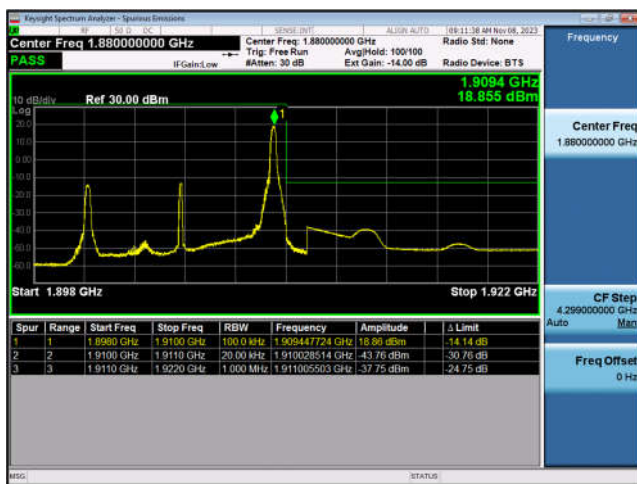

LTE Band 2-10MHz-QPSK-LCH-1RB#0

LTE Band 2-10MHz-QPSK-LCH-50RB#0

LTE Band 2-10MHz-QPSK-HCH-1RB#49

LTE Band 2-10MHz-QPSK-HCH-50RB#0

LTE Band 2-15MHz-QPSK-LCH-1RB#0

LTE Band 2-15MHz-QPSK-LCH-75RB#0

LTE Band 2-15MHz-QPSK-HCH-1RB#74

LTE Band 2-15MHz-QPSK-HCH-75RB#0

LTE Band 2-20MHz-QPSK-LCH-1RB#0

LTE Band 2-20MHz-QPSK-LCH-100RB#0

LTE Band 2-20MHz-QPSK-HCH-1RB#99

LTE Band 2-20MHz-QPSK-HCH-100RB#0

LTE Band 4:

LTE Band 4-1.4MHz-QPSK-LCH-1RB#0

LTE Band 4-1.4MHz-QPSK-LCH-6RB#0

LTE Band 4-1.4MHz-QPSK-HCH-1RB#5

LTE Band 4-1.4MHz-QPSK-HCH-6RB#0

LTE Band 4-3MHz-QPSK-LCH-1RB#0

LTE Band 4-3MHz-QPSK-LCH-15RB#0

LTE Band 4-3MHz-QPSK-HCH-1RB#14

LTE Band 4-3MHz-QPSK-HCH-15RB#0