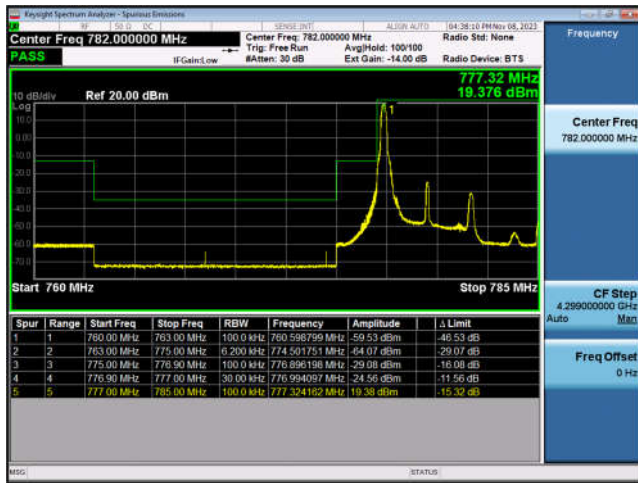

LTE Band 12-3MHz-QPSK-HCH-1RB#14

LTE Band 12-3MHz-QPSK-HCH-15RB#0

LTE Band 12-5MHz-QPSK-LCH-1RB#0

LTE Band 12-5MHz-QPSK-LCH-25RB#0

LTE Band 12-5MHz-QPSK-HCH-1RB#24

LTE Band 12-5MHz-QPSK-HCH-25RB#0

LTE Band 12-10MHz-QPSK-LCH-1RB#0

LTE Band 12-10MHz-QPSK-LCH-50RB#0

LTE Band 12-10MHz-QPSK-HCH-1RB#49

LTE Band 12-10MHz-QPSK-HCH-50RB#0

LTE Band 13:

LTE Band 13-5MHz-QPSK-LCH-1RB#0

LTE Band 13-5MHz-QPSK-LCH-25RB#0

LTE Band 13-5MHz-QPSK-HCH-1RB#24

LTE Band 13-5MHz-QPSK-HCH-25RB#0

LTE Band 13-10MHz-QPSK-MCH-1RB#0

LTE Band 13-10MHz-QPSK-MCH-1RB#49

LTE Band 13-10MHz-QPSK-MCH-50RB#0

LTE Band 17:

LTE Band 17-10MHz-QPSK-HCH-1RB#49

LTE Band 17-10MHz-QPSK-HCH-50RB#0