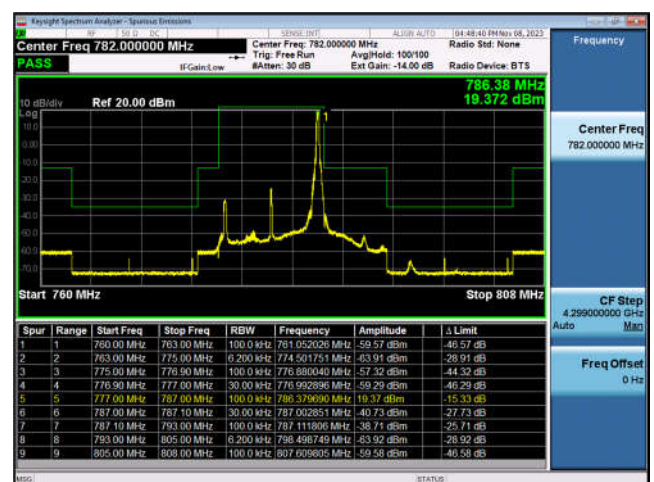

LTE Band 12-3MHz-QPSK-HCH-1RB#14

LTE Band 12-3MHz-QPSK-HCH-15RB#0

LTE Band 12-5MHz-QPSK-LCH-1RB#0

LTE Band 12-5MHz-QPSK-LCH-25RB#0

LTE Band 12-5MHz-QPSK-HCH-1RB#24

LTE Band 12-5MHz-QPSK-HCH-25RB#0

LTE Band 12-10MHz-QPSK-LCH-1RB#0

LTE Band 12-10MHz-QPSK-LCH-50RB#0

LTE Band 12-10MHz-QPSK-HCH-1RB#49

LTE Band 12-10MHz-QPSK-HCH-50RB#0

LTE Band 13:

LTE Band 13-5MHz-QPSK-LCH-1RB#0

LTE Band 13-5MHz-QPSK-LCH-25RB#0

LTE Band 13-5MHz-QPSK-HCH-1RB#24

LTE Band 13-5MHz-QPSK-HCH-25RB#0

LTE Band 13-10MHz-QPSK-MCH-1RB#0

LTE Band 13-10MHz-QPSK-MCH-1RB#49

LTE Band 13-10MHz-QPSK-MCH-50RB#0

LTE Band 17:

LTE Band 17-10MHz-QPSK-HCH-1RB#49

LTE Band 17-10MHz-QPSK-HCH-50RB#0