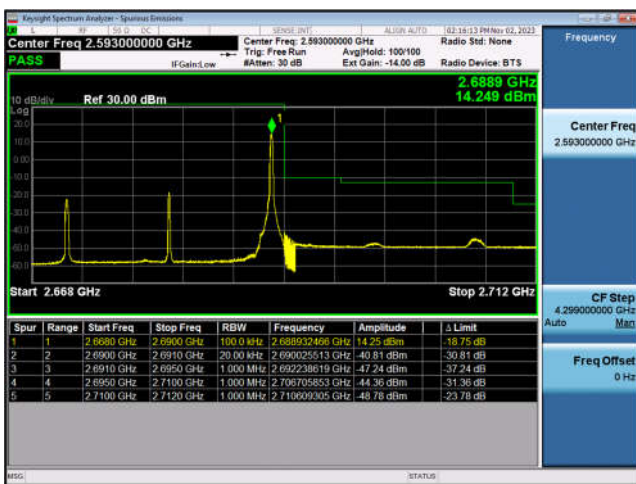

LTE Band 38-20MHz-QPSK-LCH-100RB#0

LTE Band 38-20MHz-QPSK-HCH-1RB#99

LTE Band 38-20MHz-QPSK-HCH-100RB#0

LTE Band 41:

LTE Band 41-10MHz-QPSK-HCH-1RB#49

LTE Band 41-10MHz-QPSK-HCH-50RB#0

LTE Band 41-15MHz-QPSK-LCH-1RB#0

LTE Band 41-15MHz-QPSK-LCH-75RB#0

LTE Band 41-15MHz-QPSK-HCH-1RB#74

LTE Band 41-15MHz-QPSK-HCH-75RB#0

LTE Band 41-20MHz-QPSK-LCH-1RB#0

LTE Band 41-20MHz-QPSK-LCH-100RB#0

LTE Band 41-20MHz-QPSK-HCH-1RB#99

LTE Band 41-20MHz-QPSK-HCH-100RB#0