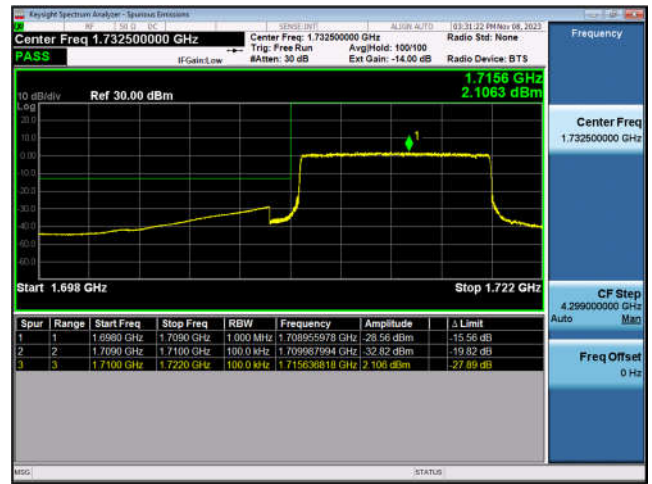

LTE Band 4-1.4MHz-QPSK-LCH-6RB#0

LTE Band 4-1.4MHz-QPSK-HCH-1RB#5

LTE Band 4-1.4MHz-QPSK-HCH-6RB#0

LTE Band 4-3MHz-QPSK-LCH-1RB#0

LTE Band 4-3MHz-QPSK-LCH-15RB#0

LTE Band 4-3MHz-QPSK-HCH-1RB#14

LTE Band 4-3MHz-QPSK-HCH-15RB#0

LTE Band 4-5MHz-QPSK-LCH-1RB#0

LTE Band 4-5MHz-QPSK-LCH-25RB#0

LTE Band 4-5MHz-QPSK-HCH-1RB#24

LTE Band 4-5MHz-QPSK-HCH-25RB#0

LTE Band 4-10MHz-QPSK-LCH-1RB#0

LTE Band 4-10MHz-QPSK-LCH-50RB#0

LTE Band 4-10MHz-QPSK-HCH-1RB#49

LTE Band 4-10MHz-QPSK-HCH-50RB#0

LTE Band 4-15MHz-QPSK-LCH-1RB#0

LTE Band 4-15MHz-QPSK-LCH-75RB#0

LTE Band 4-15MHz-QPSK-HCH-1RB#74

LTE Band 4-15MHz-QPSK-HCH-75RB#0

LTE Band 4-20MHz-QPSK-LCH-1RB#0

LTE Band 4-20MHz-QPSK-LCH-100RB#0