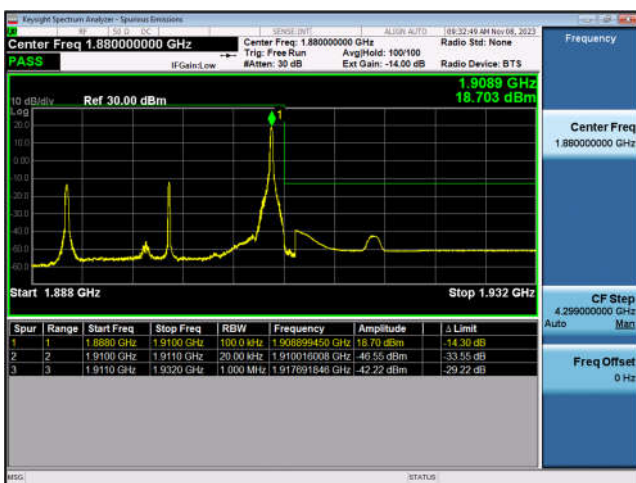

LTE Band 2-10MHz-QPSK-LCH-1RB#0

LTE Band 2-10MHz-QPSK-LCH-50RB#0

LTE Band 2-10MHz-QPSK-HCH-1RB#49

LTE Band 2-10MHz-QPSK-HCH-50RB#0

LTE Band 2-15MHz-QPSK-LCH-1RB#0

LTE Band 2-15MHz-QPSK-LCH-75RB#0

LTE Band 2-15MHz-QPSK-HCH-1RB#74

LTE Band 2-15MHz-QPSK-HCH-75RB#0

LTE Band 2-20MHz-QPSK-LCH-1RB#0

LTE Band 2-20MHz-QPSK-LCH-100RB#0

LTE Band 2-20MHz-QPSK-HCH-1RB#99

LTE Band 2-20MHz-QPSK-HCH-100RB#0

LTE Band 4:

LTE Band 4-1.4MHz-QPSK-LCH-1RB#0

LTE Band 4-1.4MHz-QPSK-LCH-6RB#0

LTE Band 4-1.4MHz-QPSK-HCH-1RB#5

LTE Band 4-1.4MHz-QPSK-HCH-6RB#0

LTE Band 4-3MHz-QPSK-LCH-1RB#0

LTE Band 4-3MHz-QPSK-LCH-15RB#0

LTE Band 4-3MHz-QPSK-HCH-1RB#14

LTE Band 4-3MHz-QPSK-HCH-15RB#0