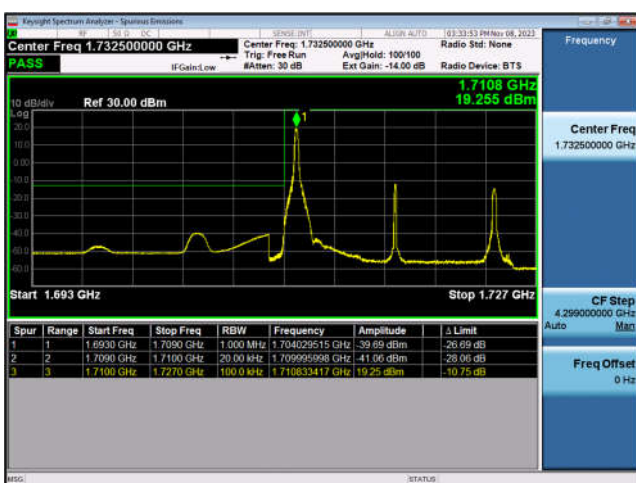

LTE Band 4-1.4MHz-QPSK-LCH-6RB#0

LTE Band 4-1.4MHz-QPSK-HCH-1RB#5

LTE Band 4-1.4MHz-QPSK-HCH-6RB#0

LTE Band 4-3MHz-QPSK-LCH-1RB#0

LTE Band 4-3MHz-QPSK-LCH-15RB#0

LTE Band 4-3MHz-QPSK-HCH-1RB#14

LTE Band 4-3MHz-QPSK-HCH-15RB#0

LTE Band 4-5MHz-QPSK-LCH-1RB#0

LTE Band 4-5MHz-QPSK-LCH-25RB#0

LTE Band 4-5MHz-QPSK-HCH-1RB#24

LTE Band 4-5MHz-QPSK-HCH-25RB#0

LTE Band 4-10MHz-QPSK-LCH-1RB#0

LTE Band 4-10MHz-QPSK-LCH-50RB#0

LTE Band 4-10MHz-QPSK-HCH-1RB#49

LTE Band 4-10MHz-QPSK-HCH-50RB#0

LTE Band 4-15MHz-QPSK-LCH-1RB#0

LTE Band 4-15MHz-QPSK-LCH-75RB#0

LTE Band 4-15MHz-QPSK-HCH-1RB#74

LTE Band 4-15MHz-QPSK-HCH-75RB#0

LTE Band 4-20MHz-QPSK-LCH-1RB#0

LTE Band 4-20MHz-QPSK-LCH-100RB#0