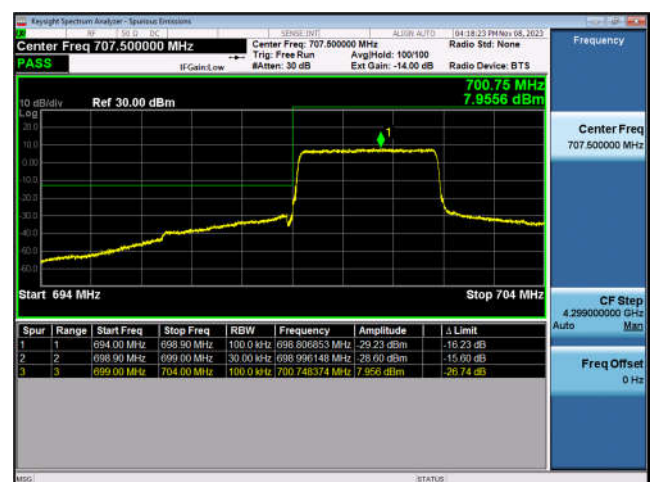

LTE Band 12:

LTE Band 12-1.4MHz-QPSK-LCH-1RB#0

LTE Band 12-1.4MHz-QPSK-LCH-6RB#0

LTE Band 12-1.4MHz-QPSK-HCH-1RB#5

LTE Band 12-1.4MHz-QPSK-HCH-6RB#0

LTE Band 12-3MHz-QPSK-LCH-1RB#0

LTE Band 12-3MHz-QPSK-LCH-15RB#0

LTE Band 12-3MHz-QPSK-HCH-1RB#14

LTE Band 12-3MHz-QPSK-HCH-15RB#0

LTE Band 12-5MHz-QPSK-LCH-1RB#0

LTE Band 12-5MHz-QPSK-LCH-25RB#0

LTE Band 12-5MHz-QPSK-HCH-1RB#24

LTE Band 12-5MHz-QPSK-HCH-25RB#0

LTE Band 12-10MHz-QPSK-LCH-1RB#0