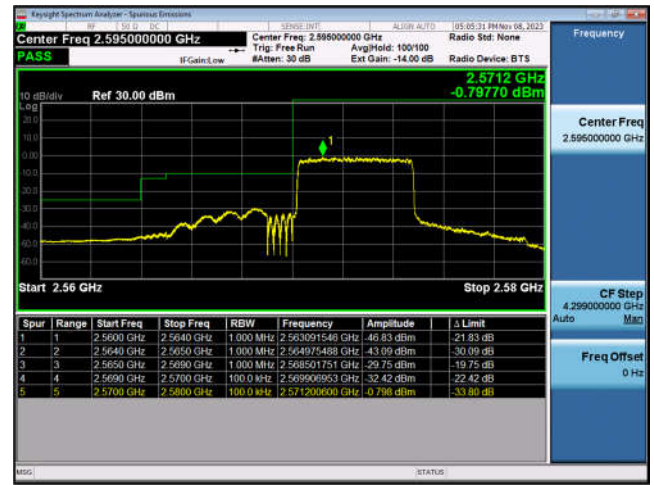

LTE Band 12-10MHz-QPSK-LCH-50RB#0

LTE Band 12-10MHz-QPSK-HCH-1RB#49

LTE Band 12-10MHz-QPSK-HCH-50RB#0

LTE Band 13:

LTE Band 13-5MHz-QPSK-LCH-1RB#0

LTE Band 13-5MHz-QPSK-LCH-25RB#0

LTE Band 13-5MHz-QPSK-HCH-1RB#24

LTE Band 13-5MHz-QPSK-HCH-25RB#0

LTE Band 13-10MHz-QPSK-MCH-1RB#0

LTE Band 13-10MHz-QPSK-MCH-1RB#49

LTE Band 13-10MHz-QPSK-MCH-50RB#0

LTE Band 17:

LTE Band 17-10MHz-QPSK-HCH-1RB#49

LTE Band 17-10MHz-QPSK-HCH-50RB#0

LTE Band 38:

LTE Band 38-5MHz-QPSK-LCH-1RB#0

LTE Band 38-5MHz-QPSK-LCH-25RB#0

LTE Band 38-5MHz-QPSK-HCH-1RB#24

LTE Band 38-5MHz-QPSK-HCH-25RB#0

LTE Band 38-10MHz-QPSK-LCH-1RB#0

LTE Band 38-10MHz-QPSK-LCH-50RB#0