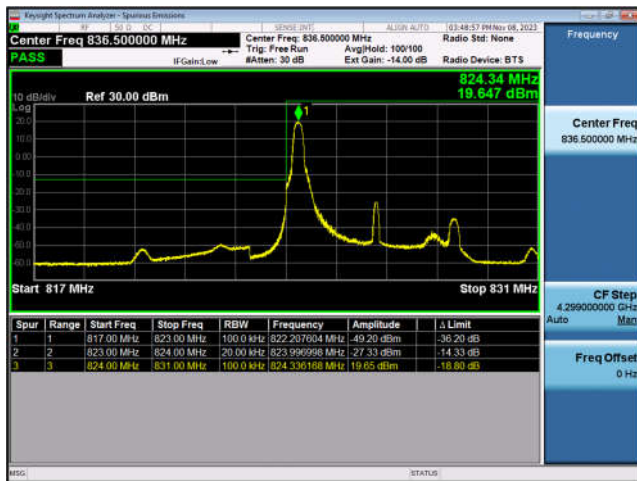

LTE Band 4-20MHz-QPSK-HCH-1RB#99

LTE Band 4-20MHz-QPSK-HCH-100RB#0

LTE Band 5:

LTE Band 5-1.4MHz-QPSK-LCH-1RB#0

LTE Band 5-1.4MHz-QPSK-LCH-6RB#0

LTE Band 5-1.4MHz-QPSK-HCH-1RB#5

LTE Band 5-1.4MHz-QPSK-HCH-6RB#0

LTE Band 5-3MHz-QPSK-LCH-1RB#0

LTE Band 5-3MHz-QPSK-LCH-15RB#0

LTE Band 5-3MHz-QPSK-HCH-1RB#14

LTE Band 5-3MHz-QPSK-HCH-15RB#0

LTE Band 5-5MHz-QPSK-LCH-1RB#0

LTE Band 5-5MHz-QPSK-LCH-25RB#0

LTE Band 5-5MHz-QPSK-HCH-1RB#24

LTE Band 5-5MHz-QPSK-HCH-25RB#0

LTE Band 5-10MHz-QPSK-LCH-1RB#0

LTE Band 5-10MHz-QPSK-LCH-50RB#0

LTE Band 5-10MHz-QPSK-HCH-1RB#49

LTE Band 5-10MHz-QPSK-HCH-50RB#0

LTE Band 7:

LTE Band 7-5MHz-QPSK-LCH-1RB#0

LTE Band 7-5MHz-QPSK-LCH-25RB#0