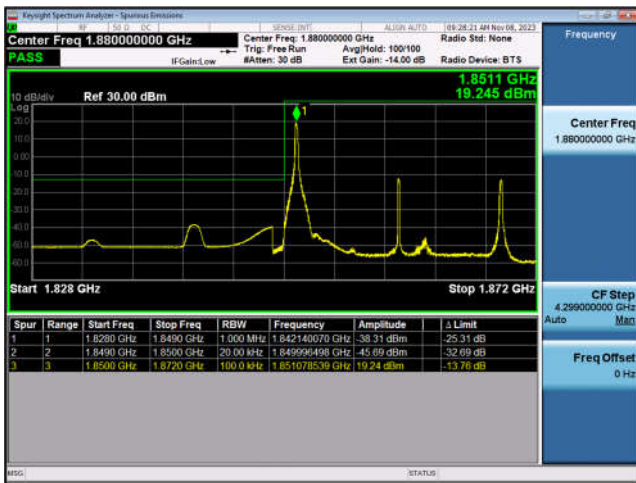

LTE Band 2-10MHz-QPSK-LCH-1RB#0

LTE Band 2-10MHz-QPSK-LCH-50RB#0

LTE Band 2-10MHz-QPSK-HCH-1RB#49

LTE Band 2-10MHz-QPSK-HCH-50RB#0

LTE Band 2-15MHz-QPSK-LCH-1RB#0

LTE Band 2-15MHz-QPSK-LCH-75RB#0

LTE Band 2-15MHz-QPSK-HCH-1RB#74

LTE Band 2-15MHz-QPSK-HCH-75RB#0

LTE Band 2-20MHz-QPSK-LCH-1RB#0

LTE Band 2-20MHz-QPSK-LCH-100RB#0

LTE Band 2-20MHz-QPSK-HCH-1RB#99

LTE Band 2-20MHz-QPSK-HCH-100RB#0

LTE Band 4:

LTE Band 4-1.4MHz-QPSK-LCH-1RB#0

LTE Band 4-1.4MHz-QPSK-LCH-6RB#0

LTE Band 4-1.4MHz-QPSK-HCH-1RB#5

LTE Band 4-1.4MHz-QPSK-HCH-6RB#0

LTE Band 4-3MHz-QPSK-LCH-1RB#0

LTE Band 4-3MHz-QPSK-LCH-15RB#0

LTE Band 4-3MHz-QPSK-HCH-1RB#14

LTE Band 4-3MHz-QPSK-HCH-15RB#0