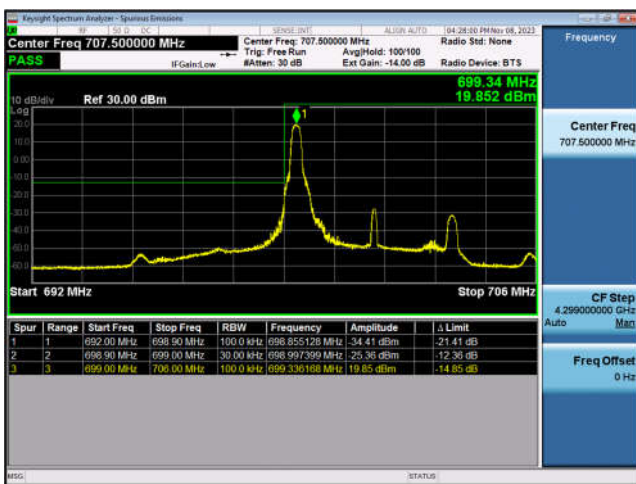

LTE Band 12:

LTE Band 12-1.4MHz-QPSK-LCH-1RB#0

LTE Band 12-1.4MHz-QPSK-LCH-6RB#0

LTE Band 12-1.4MHz-QPSK-HCH-1RB#5

LTE Band 12-1.4MHz-QPSK-HCH-6RB#0

LTE Band 12-3MHz-QPSK-LCH-1RB#0

LTE Band 12-3MHz-QPSK-LCH-15RB#0

LTE Band 12-3MHz-QPSK-HCH-1RB#14

LTE Band 12-3MHz-QPSK-HCH-15RB#0

LTE Band 12-5MHz-QPSK-LCH-1RB#0

LTE Band 12-5MHz-QPSK-LCH-25RB#0

LTE Band 12-5MHz-QPSK-HCH-1RB#24

LTE Band 12-5MHz-QPSK-HCH-25RB#0

LTE Band 12-10MHz-QPSK-LCH-1RB#0