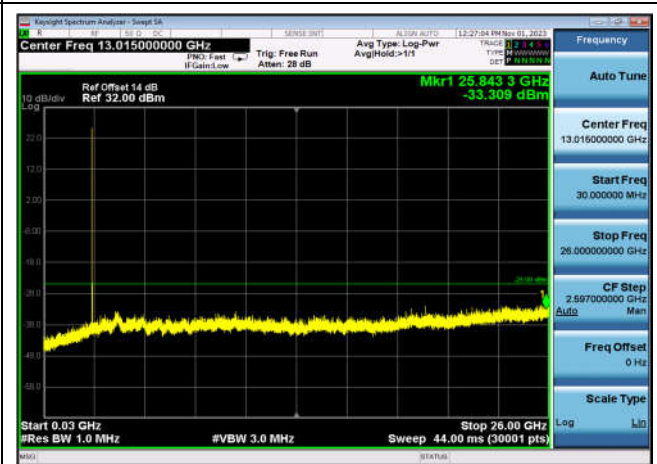

FDD07_LowRange_20MHz_30MHz~26GHz