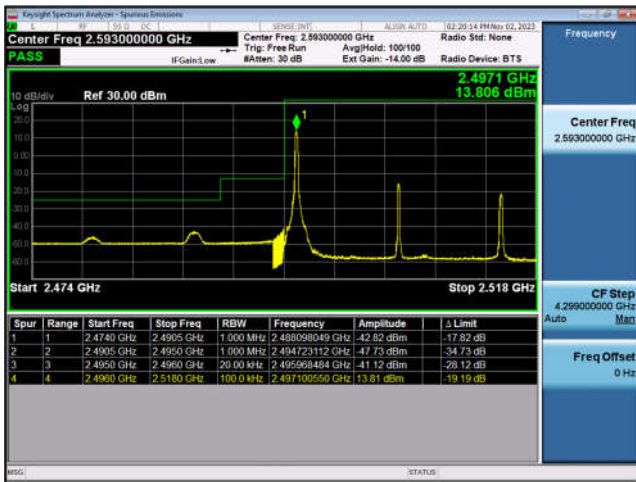

LTE Band 38-20MHz-QPSK-LCH-100RB#0

LTE Band 38-20MHz-QPSK-HCH-1RB#99

LTE Band 38-20MHz-QPSK-HCH-100RB#0

LTE Band 41:

LTE Band 41-10MHz-QPSK-HCH-1RB#49

LTE Band 41-10MHz-QPSK-HCH-50RB#0

LTE Band 41-15MHz-QPSK-LCH-1RB#0

LTE Band 41-15MHz-QPSK-LCH-75RB#0

LTE Band 41-15MHz-QPSK-HCH-1RB#74

LTE Band 41-15MHz-QPSK-HCH-75RB#0

LTE Band 41-20MHz-QPSK-LCH-1RB#0

LTE Band 41-20MHz-QPSK-LCH-100RB#0

LTE Band 41-20MHz-QPSK-HCH-1RB#99

LTE Band 41-20MHz-QPSK-HCH-100RB#0