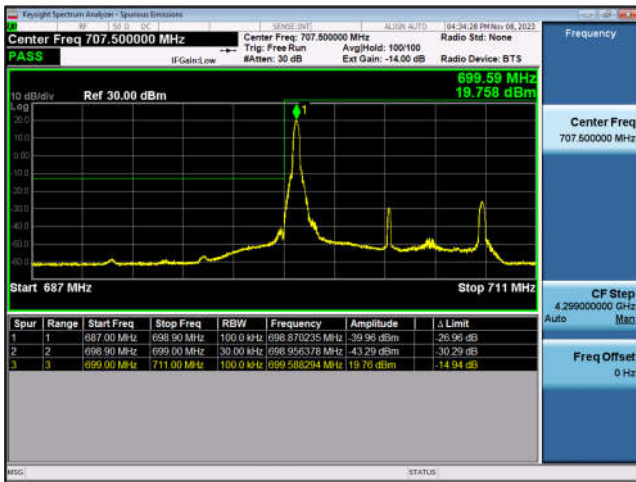

LTE Band 12:

LTE Band 12-1.4MHz-QPSK-LCH-1RB#0

LTE Band 12-1.4MHz-QPSK-LCH-6RB#0

LTE Band 12-1.4MHz-QPSK-HCH-1RB#5

LTE Band 12-1.4MHz-QPSK-HCH-6RB#0

LTE Band 12-3MHz-QPSK-LCH-1RB#0

LTE Band 12-3MHz-QPSK-LCH-15RB#0

LTE Band 12-3MHz-QPSK-HCH-1RB#14

LTE Band 12-3MHz-QPSK-HCH-15RB#0

LTE Band 12-5MHz-QPSK-LCH-1RB#0

LTE Band 12-5MHz-QPSK-LCH-25RB#0

LTE Band 12-5MHz-QPSK-HCH-1RB#24

LTE Band 12-5MHz-QPSK-HCH-25RB#0

LTE Band 12-10MHz-QPSK-LCH-1RB#0

LTE Band 12-10MHz-QPSK-LCH-50RB#0

LTE Band 12-10MHz-QPSK-HCH-1RB#49

LTE Band 12-10MHz-QPSK-HCH-50RB#0

LTE Band 13:

LTE Band 13-5MHz-QPSK-LCH-1RB#0

LTE Band 13-5MHz-QPSK-LCH-25RB#0

LTE Band 13-5MHz-QPSK-HCH-1RB#24