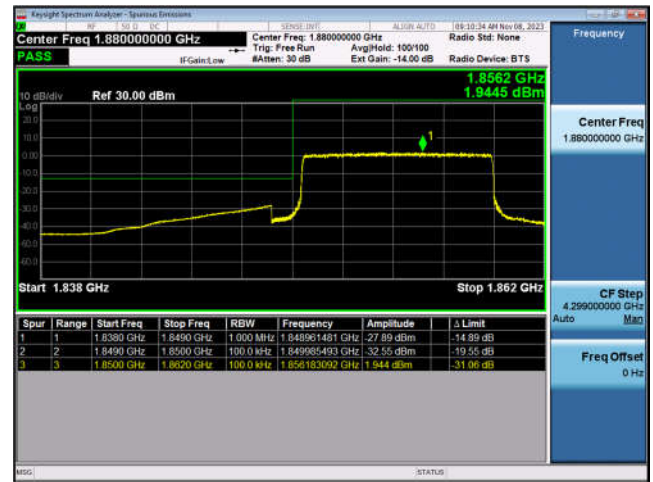

LTE Band 2-10MHz-QPSK-LCH-1RB#0

LTE Band 2-10MHz-QPSK-LCH-50RB#0

LTE Band 2-10MHz-QPSK-HCH-1RB#49

LTE Band 2-10MHz-QPSK-HCH-50RB#0

LTE Band 2-15MHz-QPSK-LCH-1RB#0

LTE Band 2-15MHz-QPSK-LCH-75RB#0

LTE Band 2-15MHz-QPSK-HCH-1RB#74

LTE Band 2-15MHz-QPSK-HCH-75RB#0

LTE Band 2-20MHz-QPSK-LCH-1RB#0

LTE Band 2-20MHz-QPSK-LCH-100RB#0

LTE Band 2-20MHz-QPSK-HCH-1RB#99

LTE Band 2-20MHz-QPSK-HCH-100RB#0

LTE Band 4:

LTE Band 4-1.4MHz-QPSK-LCH-1RB#0

LTE Band 4-1.4MHz-QPSK-LCH-6RB#0

LTE Band 4-1.4MHz-QPSK-HCH-1RB#5

LTE Band 4-1.4MHz-QPSK-HCH-6RB#0

LTE Band 4-3MHz-QPSK-LCH-1RB#0

LTE Band 4-3MHz-QPSK-LCH-15RB#0

LTE Band 4-3MHz-QPSK-HCH-1RB#14

LTE Band 4-3MHz-QPSK-HCH-15RB#0