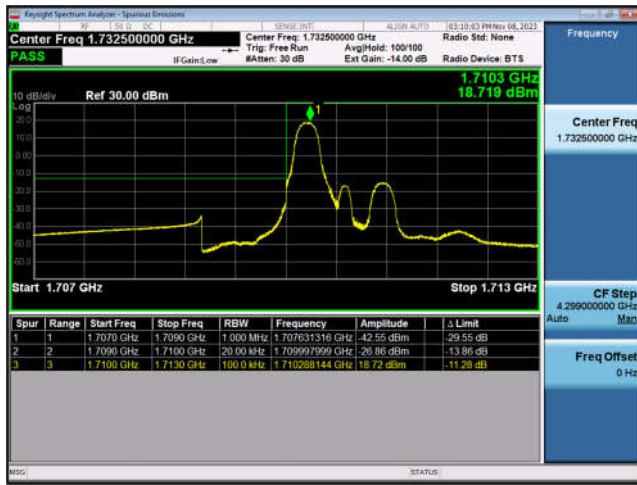

LTE Band 2-10MHz-QPSK-LCH-1RB#0

LTE Band 2-10MHz-QPSK-LCH-50RB#0

LTE Band 2-10MHz-QPSK-HCH-1RB#49

LTE Band 2-10MHz-QPSK-HCH-50RB#0

LTE Band 2-15MHz-QPSK-LCH-1RB#0

LTE Band 2-15MHz-QPSK-LCH-75RB#0

LTE Band 2-15MHz-QPSK-HCH-1RB#74

LTE Band 2-15MHz-QPSK-HCH-75RB#0

LTE Band 2-20MHz-QPSK-LCH-1RB#0

LTE Band 2-20MHz-QPSK-LCH-100RB#0

LTE Band 2-20MHz-QPSK-HCH-1RB#99

LTE Band 2-20MHz-QPSK-HCH-100RB#0

LTE Band 4:

LTE Band 4-1.4MHz-QPSK-LCH-1RB#0

LTE Band 4-1.4MHz-QPSK-LCH-6RB#0

LTE Band 4-1.4MHz-QPSK-HCH-1RB#5

LTE Band 4-1.4MHz-QPSK-HCH-6RB#0

LTE Band 4-3MHz-QPSK-LCH-1RB#0

LTE Band 4-3MHz-QPSK-LCH-15RB#0

LTE Band 4-3MHz-QPSK-HCH-1RB#14

LTE Band 4-3MHz-QPSK-HCH-15RB#0