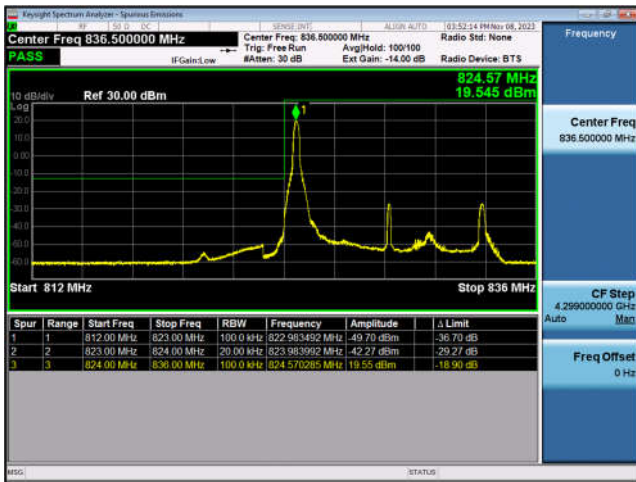

LTE Band 4-20MHz-QPSK-HCH-1RB#99

LTE Band 4-20MHz-QPSK-HCH-100RB#0

LTE Band 5:

LTE Band 5-1.4MHz-QPSK-LCH-1RB#0

LTE Band 5-1.4MHz-QPSK-LCH-6RB#0

LTE Band 5-1.4MHz-QPSK-HCH-1RB#5

LTE Band 5-1.4MHz-QPSK-HCH-6RB#0

LTE Band 5-3MHz-QPSK-LCH-1RB#0

LTE Band 5-3MHz-QPSK-LCH-15RB#0

LTE Band 5-3MHz-QPSK-HCH-1RB#14

LTE Band 5-3MHz-QPSK-HCH-15RB#0

LTE Band 5-5MHz-QPSK-LCH-1RB#0

LTE Band 5-5MHz-QPSK-LCH-25RB#0

LTE Band 5-5MHz-QPSK-HCH-1RB#24

LTE Band 5-5MHz-QPSK-HCH-25RB#0

LTE Band 5-10MHz-QPSK-LCH-1RB#0

LTE Band 5-10MHz-QPSK-LCH-50RB#0

LTE Band 5-10MHz-QPSK-HCH-1RB#49

LTE Band 5-10MHz-QPSK-HCH-50RB#0

LTE Band 7:

LTE Band 7-5MHz-QPSK-LCH-1RB#0

LTE Band 7-5MHz-QPSK-LCH-25RB#0