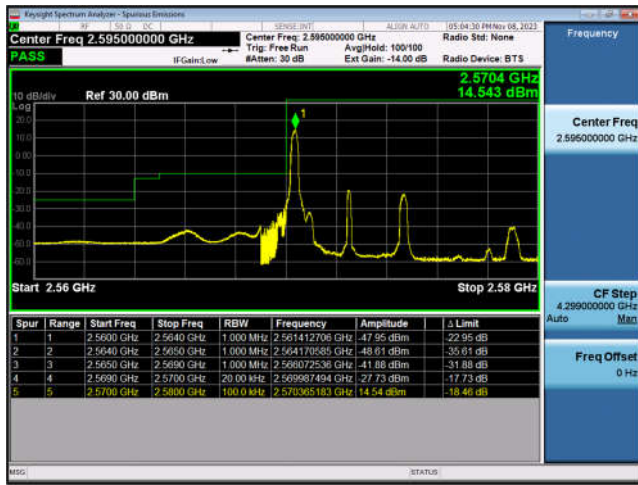

LTE Band 12-10MHz-QPSK-LCH-50RB#0

LTE Band 12-10MHz-QPSK-HCH-1RB#49

LTE Band 12-10MHz-QPSK-HCH-50RB#0

LTE Band 13:

LTE Band 13-5MHz-QPSK-LCH-1RB#0

LTE Band 13-5MHz-QPSK-LCH-25RB#0

LTE Band 13-5MHz-QPSK-HCH-1RB#24

LTE Band 13-5MHz-QPSK-HCH-25RB#0

LTE Band 13-10MHz-QPSK-MCH-1RB#0

LTE Band 13-10MHz-QPSK-MCH-1RB#49

LTE Band 13-10MHz-QPSK-MCH-50RB#0

LTE Band 17:

LTE Band 17-10MHz-QPSK-HCH-1RB#49

LTE Band 17-10MHz-QPSK-HCH-50RB#0

LTE Band 38:

LTE Band 38-5MHz-QPSK-LCH-1RB#0

LTE Band 38-5MHz-QPSK-LCH-25RB#0

LTE Band 38-5MHz-QPSK-HCH-1RB#24

LTE Band 38-5MHz-QPSK-HCH-25RB#0

LTE Band 38-10MHz-QPSK-LCH-1RB#0

LTE Band 38-10MHz-QPSK-LCH-50RB#0