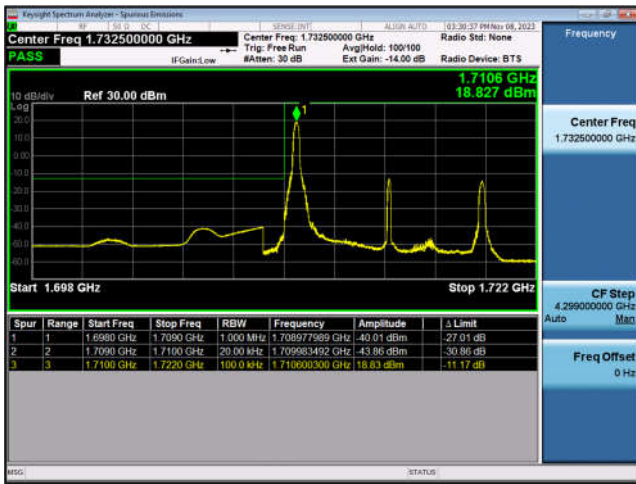

LTE Band 4-1.4MHz-QPSK-LCH-6RB#0

LTE Band 4-1.4MHz-QPSK-HCH-1RB#5

LTE Band 4-1.4MHz-QPSK-HCH-6RB#0

LTE Band 4-3MHz-QPSK-LCH-1RB#0

LTE Band 4-3MHz-QPSK-LCH-15RB#0

LTE Band 4-3MHz-QPSK-HCH-1RB#14

LTE Band 4-3MHz-QPSK-HCH-15RB#0

LTE Band 4-5MHz-QPSK-LCH-1RB#0

LTE Band 4-5MHz-QPSK-LCH-25RB#0

LTE Band 4-5MHz-QPSK-HCH-1RB#24

LTE Band 4-5MHz-QPSK-HCH-25RB#0

LTE Band 4-10MHz-QPSK-LCH-1RB#0

LTE Band 4-10MHz-QPSK-LCH-50RB#0

LTE Band 4-10MHz-QPSK-HCH-1RB#49

LTE Band 4-10MHz-QPSK-HCH-50RB#0

LTE Band 4-15MHz-QPSK-LCH-1RB#0

LTE Band 4-15MHz-QPSK-LCH-75RB#0

LTE Band 4-15MHz-QPSK-HCH-1RB#74

LTE Band 4-15MHz-QPSK-HCH-75RB#0

LTE Band 4-20MHz-QPSK-LCH-1RB#0

LTE Band 4-20MHz-QPSK-LCH-100RB#0