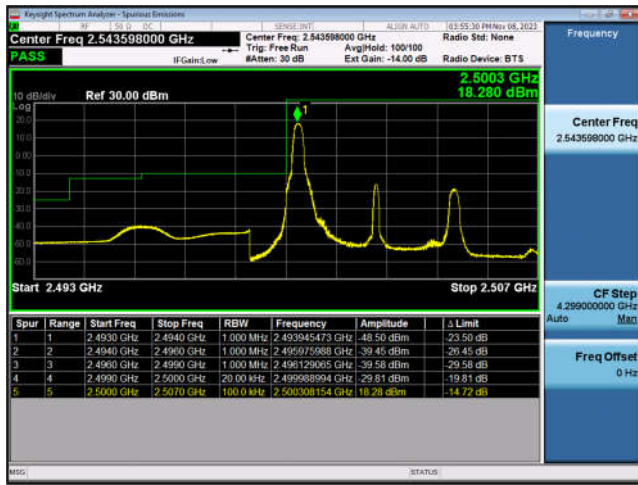

LTE Band 5-3MHz-QPSK-LCH-1RB#0

LTE Band 5-3MHz-QPSK-LCH-15RB#0

LTE Band 5-3MHz-QPSK-HCH-1RB#14

LTE Band 5-3MHz-QPSK-HCH-15RB#0

LTE Band 5-5MHz-QPSK-LCH-1RB#0

LTE Band 5-5MHz-QPSK-LCH-25RB#0

LTE Band 5-5MHz-QPSK-HCH-1RB#24

LTE Band 5-5MHz-QPSK-HCH-25RB#0

LTE Band 5-10MHz-QPSK-LCH-1RB#0

LTE Band 5-10MHz-QPSK-LCH-50RB#0

LTE Band 5-10MHz-QPSK-HCH-1RB#49

LTE Band 5-10MHz-QPSK-HCH-50RB#0

LTE Band 7:

LTE Band 7-5MHz-QPSK-LCH-1RB#0

LTE Band 7-5MHz-QPSK-LCH-25RB#0

LTE Band 7-5MHz-QPSK-HCH-1RB#24

LTE Band 7-5MHz-QPSK-HCH-25RB#0

LTE Band 7-10MHz-QPSK-LCH-1RB#0

LTE Band 7-10MHz-QPSK-LCH-50RB#0

LTE Band 7-10MHz-QPSK-HCH-1RB#49

LTE Band 7-10MHz-QPSK-HCH-50RB#0

LTE Band 7-15MHz-QPSK-LCH-1RB#0