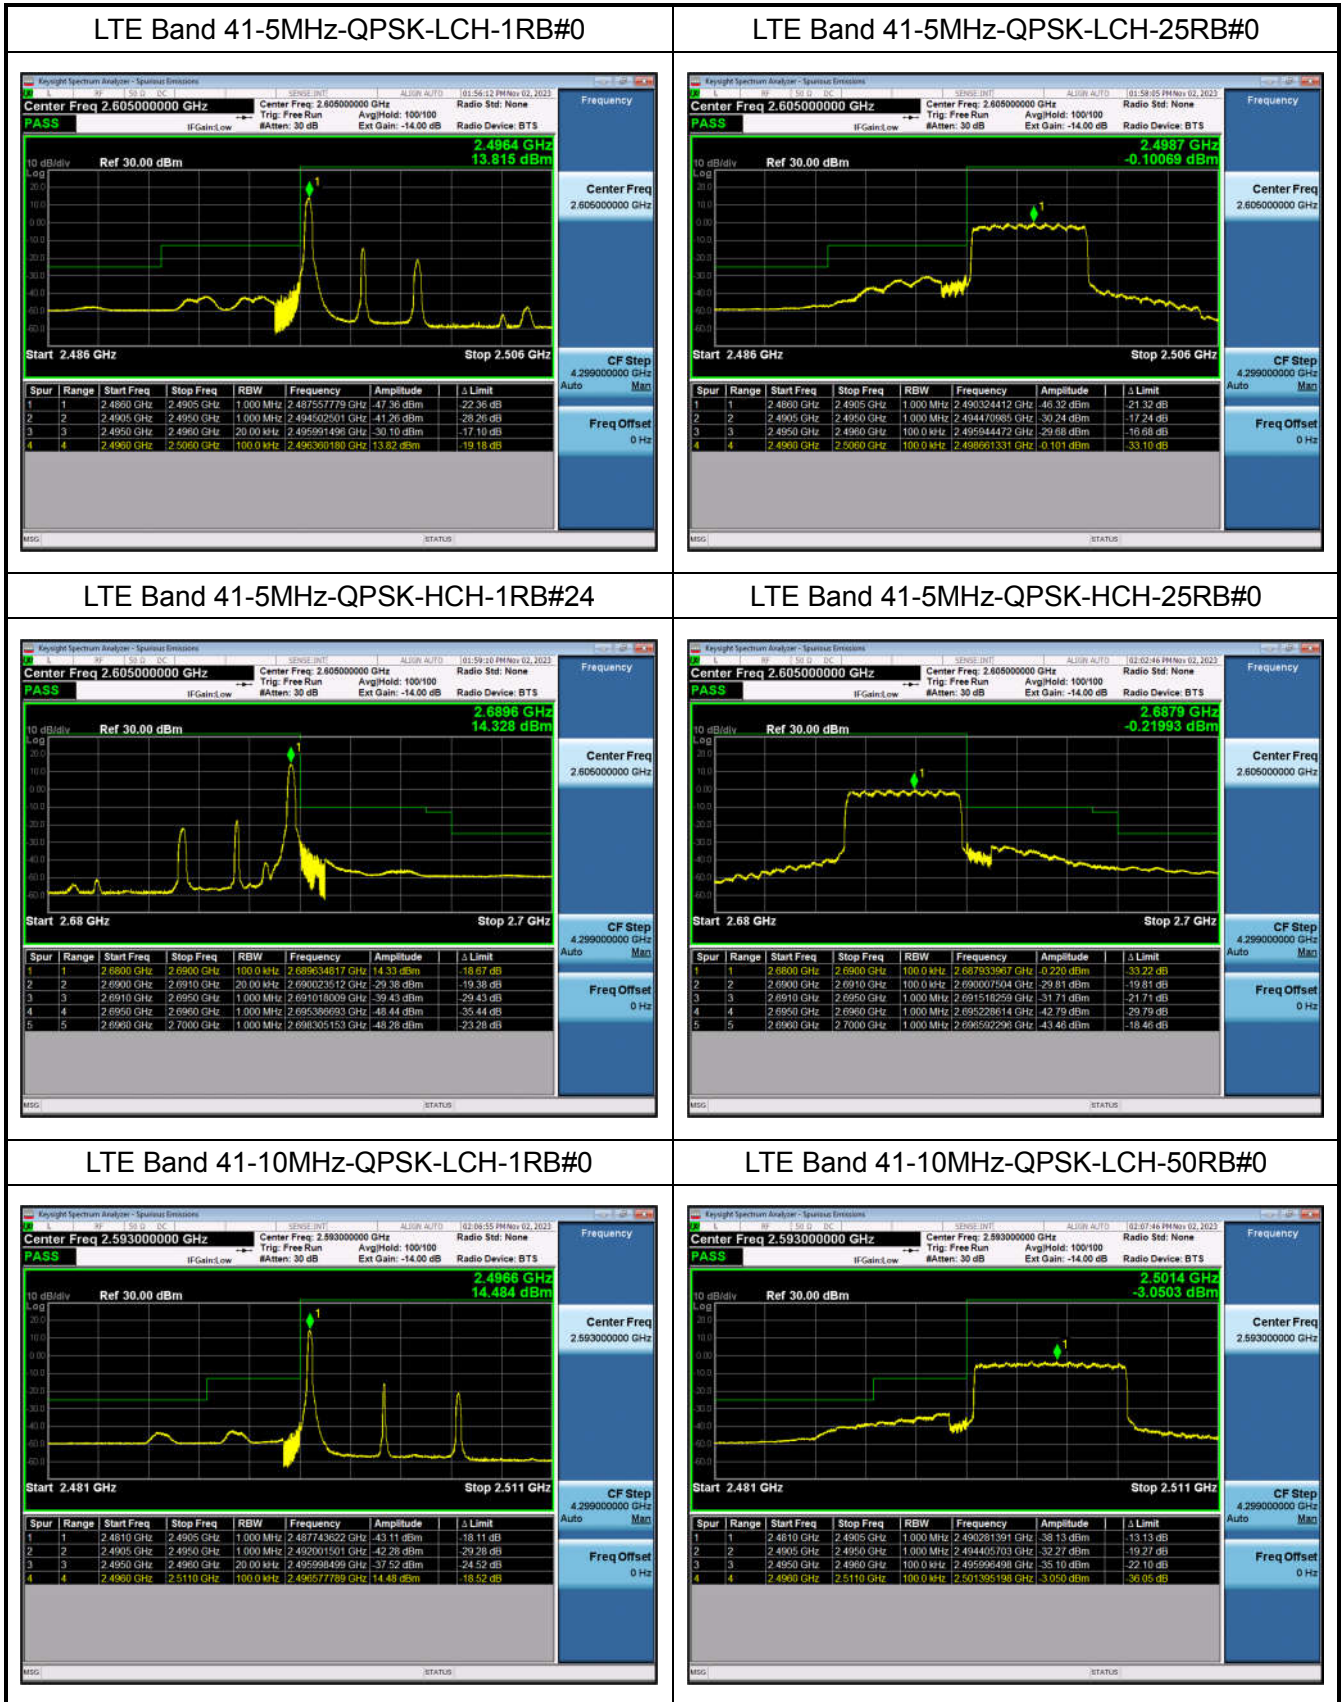

LTE Band 38:

LTE Band 38-5MHz-QPSK-LCH-1RB#0

LTE Band 38-5MHz-QPSK-LCH-25RB#0

LTE Band 38-5MHz-QPSK-HCH-1RB#24

LTE Band 38-5MHz-QPSK-HCH-25RB#0

LTE Band 38-10MHz-QPSK-LCH-1RB#0

LTE Band 38-10MHz-QPSK-LCH-50RB#0

LTE Band 38-10MHz-QPSK-HCH-1RB#49

LTE Band 38-10MHz-QPSK-HCH-50RB#0

LTE Band 38-15MHz-QPSK-LCH-1RB#0

LTE Band 38-15MHz-QPSK-LCH-75RB#0

LTE Band 38-15MHz-QPSK-HCH-1RB#74

LTE Band 38-15MHz-QPSK-HCH-75RB#0

LTE Band 38-20MHz-QPSK-LCH-1RB#0

LTE Band 38-20MHz-QPSK-LCH-100RB#0

LTE Band 38-20MHz-QPSK-HCH-1RB#99

LTE Band 38-20MHz-QPSK-HCH-100RB#0

LTE Band 41:

LTE Band 41-10MHz-QPSK-HCH-1RB#49

LTE Band 41-10MHz-QPSK-HCH-50RB#0

LTE Band 41-15MHz-QPSK-LCH-1RB#0

LTE Band 41-15MHz-QPSK-LCH-75RB#0

LTE Band 41-15MHz-QPSK-HCH-1RB#74

LTE Band 41-15MHz-QPSK-HCH-75RB#0

LTE Band 41-20MHz-QPSK-LCH-1RB#0

LTE Band 41-20MHz-QPSK-LCH-100RB#0

LTE Band 41-20MHz-QPSK-HCH-1RB#99

LTE Band 41-20MHz-QPSK-HCH-100RB#0