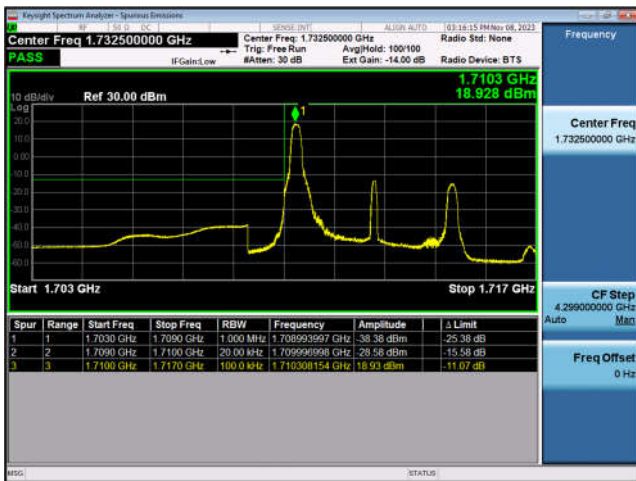

LTE Band 2-15MHz-QPSK-HCH-75RB#0

LTE Band 2-20MHz-QPSK-LCH-1RB#0

LTE Band 2-20MHz-QPSK-LCH-100RB#0

LTE Band 2-20MHz-QPSK-HCH-1RB#99

LTE Band 2-20MHz-QPSK-HCH-100RB#0

LTE Band 4:

LTE Band 4-1.4MHz-QPSK-LCH-1RB#0

LTE Band 4-1.4MHz-QPSK-LCH-6RB#0

LTE Band 4-1.4MHz-QPSK-HCH-1RB#5

LTE Band 4-1.4MHz-QPSK-HCH-6RB#0

LTE Band 4-3MHz-QPSK-LCH-1RB#0

LTE Band 4-3MHz-QPSK-LCH-15RB#0

LTE Band 4-3MHz-QPSK-HCH-1RB#14

LTE Band 4-3MHz-QPSK-HCH-15RB#0

LTE Band 4-5MHz-QPSK-LCH-1RB#0

LTE Band 4-5MHz-QPSK-LCH-25RB#0

LTE Band 4-5MHz-QPSK-HCH-1RB#24

LTE Band 4-5MHz-QPSK-HCH-25RB#0

LTE Band 4-10MHz-QPSK-LCH-1RB#0

LTE Band 4-10MHz-QPSK-LCH-50RB#0

LTE Band 4-10MHz-QPSK-HCH-1RB#49