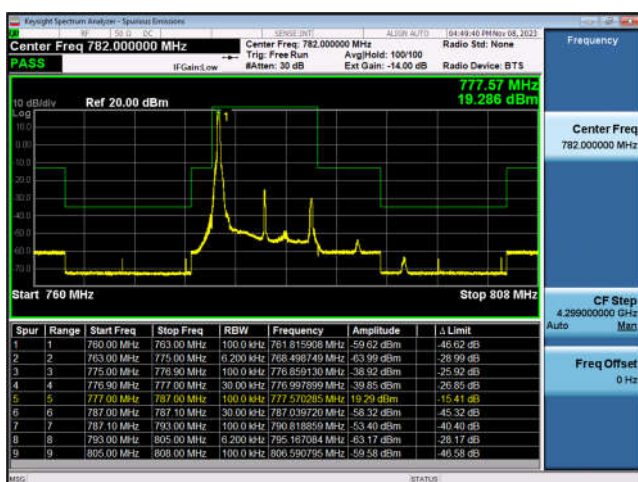

LTE Band 12-3MHz-QPSK-HCH-1RB#14

LTE Band 12-3MHz-QPSK-HCH-15RB#0

LTE Band 12-5MHz-QPSK-LCH-1RB#0

LTE Band 12-5MHz-QPSK-LCH-25RB#0

LTE Band 12-5MHz-QPSK-HCH-1RB#24

LTE Band 12-5MHz-QPSK-HCH-25RB#0

LTE Band 12-10MHz-QPSK-LCH-1RB#0

LTE Band 12-10MHz-QPSK-LCH-50RB#0

LTE Band 12-10MHz-QPSK-HCH-1RB#49

LTE Band 12-10MHz-QPSK-HCH-50RB#0

LTE Band 13:

LTE Band 13-5MHz-QPSK-LCH-1RB#0

LTE Band 13-5MHz-QPSK-LCH-25RB#0

LTE Band 13-5MHz-QPSK-HCH-1RB#24

LTE Band 13-5MHz-QPSK-HCH-25RB#0

LTE Band 13-10MHz-QPSK-MCH-1RB#0

LTE Band 13-10MHz-QPSK-MCH-1RB#49

LTE Band 13-10MHz-QPSK-MCH-50RB#0

LTE Band 17:

LTE Band 17-10MHz-QPSK-HCH-1RB#49

LTE Band 17-10MHz-QPSK-HCH-50RB#0

LTE Band 38:

LTE Band 38-5MHz-QPSK-LCH-1RB#0

LTE Band 38-5MHz-QPSK-LCH-25RB#0

LTE Band 38-5MHz-QPSK-HCH-1RB#24

LTE Band 38-5MHz-QPSK-HCH-25RB#0

LTE Band 38-10MHz-QPSK-LCH-1RB#0

LTE Band 38-10MHz-QPSK-LCH-50RB#0