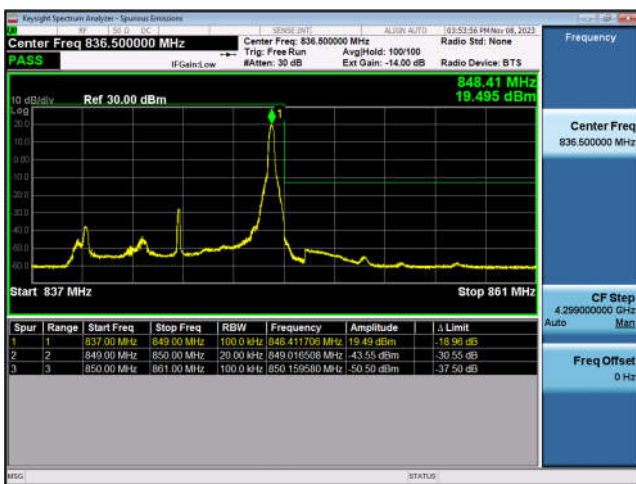

LTE Band 5-3MHz-QPSK-LCH-1RB#0

LTE Band 5-3MHz-QPSK-LCH-15RB#0

LTE Band 5-3MHz-QPSK-HCH-1RB#14

LTE Band 5-3MHz-QPSK-HCH-15RB#0

LTE Band 5-5MHz-QPSK-LCH-1RB#0

LTE Band 5-5MHz-QPSK-LCH-25RB#0

LTE Band 5-5MHz-QPSK-HCH-1RB#24

LTE Band 5-5MHz-QPSK-HCH-25RB#0

LTE Band 5-10MHz-QPSK-LCH-1RB#0

LTE Band 5-10MHz-QPSK-LCH-50RB#0

LTE Band 5-10MHz-QPSK-HCH-1RB#49

LTE Band 5-10MHz-QPSK-HCH-50RB#0

LTE Band 7:

LTE Band 7-5MHz-QPSK-LCH-1RB#0

LTE Band 7-5MHz-QPSK-LCH-25RB#0

LTE Band 7-5MHz-QPSK-HCH-1RB#24

LTE Band 7-5MHz-QPSK-HCH-25RB#0

LTE Band 7-10MHz-QPSK-LCH-1RB#0

LTE Band 7-10MHz-QPSK-LCH-50RB#0

LTE Band 7-10MHz-QPSK-HCH-1RB#49

LTE Band 7-10MHz-QPSK-HCH-50RB#0

LTE Band 7-15MHz-QPSK-LCH-1RB#0