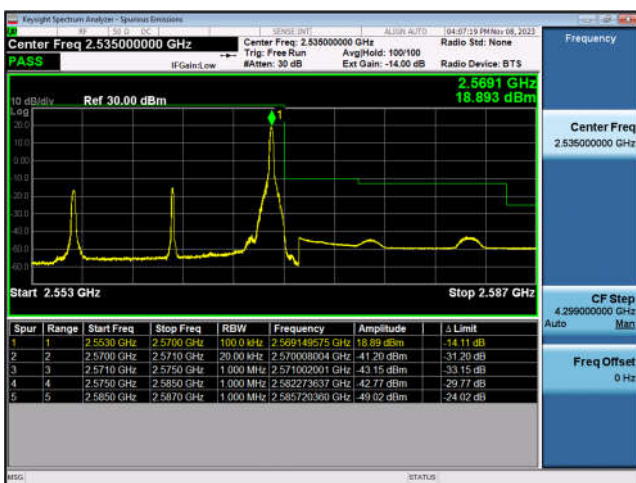

LTE Band 5-5MHz-QPSK-HCH-25RB#0

LTE Band 5-10MHz-QPSK-LCH-1RB#0

LTE Band 5-10MHz-QPSK-LCH-50RB#0

LTE Band 5-10MHz-QPSK-HCH-1RB#49

LTE Band 5-10MHz-QPSK-HCH-50RB#0

LTE Band 7:

LTE Band 7-5MHz-QPSK-LCH-1RB#0

LTE Band 7-5MHz-QPSK-LCH-25RB#0

LTE Band 7-5MHz-QPSK-HCH-1RB#24

LTE Band 7-5MHz-QPSK-HCH-25RB#0

LTE Band 7-10MHz-QPSK-LCH-1RB#0

LTE Band 7-10MHz-QPSK-LCH-50RB#0

LTE Band 7-10MHz-QPSK-HCH-1RB#49

LTE Band 7-10MHz-QPSK-HCH-50RB#0

LTE Band 7-15MHz-QPSK-LCH-1RB#0

LTE Band 7-15MHz-QPSK-LCH-75RB#0

LTE Band 7-15MHz-QPSK-HCH-1RB#74

LTE Band 7-15MHz-QPSK-HCH-75RB#0

LTE Band 7-20MHz-QPSK-LCH-1RB#0

LTE Band 7-20MHz-QPSK-LCH-100RB#0

LTE Band 7-20MHz-QPSK-HCH-1RB#99

LTE Band 7-20MHz-QPSK-HCH-100RB#0