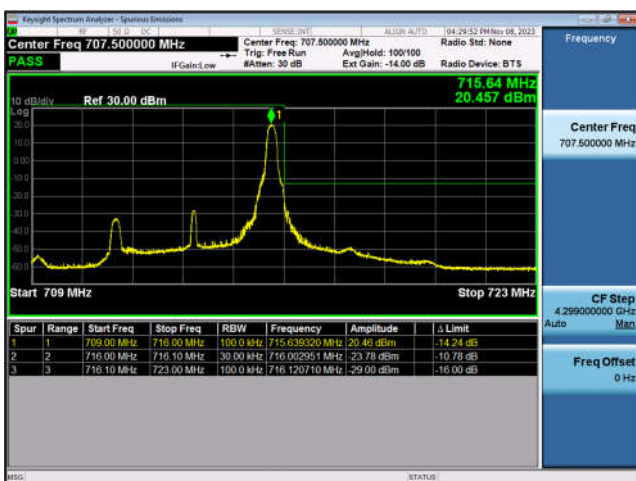

LTE Band 12:

LTE Band 12-1.4MHz-QPSK-LCH-1RB#0

LTE Band 12-1.4MHz-QPSK-LCH-6RB#0

LTE Band 12-1.4MHz-QPSK-HCH-1RB#5

LTE Band 12-1.4MHz-QPSK-HCH-6RB#0

LTE Band 12-3MHz-QPSK-LCH-1RB#0

LTE Band 12-3MHz-QPSK-LCH-15RB#0

LTE Band 12-3MHz-QPSK-HCH-1RB#14

LTE Band 12-3MHz-QPSK-HCH-15RB#0

LTE Band 12-5MHz-QPSK-LCH-1RB#0

LTE Band 12-5MHz-QPSK-LCH-25RB#0

LTE Band 12-5MHz-QPSK-HCH-1RB#24

LTE Band 12-5MHz-QPSK-HCH-25RB#0

LTE Band 12-10MHz-QPSK-LCH-1RB#0

LTE Band 12-10MHz-QPSK-LCH-50RB#0

LTE Band 12-10MHz-QPSK-HCH-1RB#49

LTE Band 12-10MHz-QPSK-HCH-50RB#0

LTE Band 13:

LTE Band 13-5MHz-QPSK-LCH-1RB#0

LTE Band 13-5MHz-QPSK-LCH-25RB#0

LTE Band 13-5MHz-QPSK-HCH-1RB#24