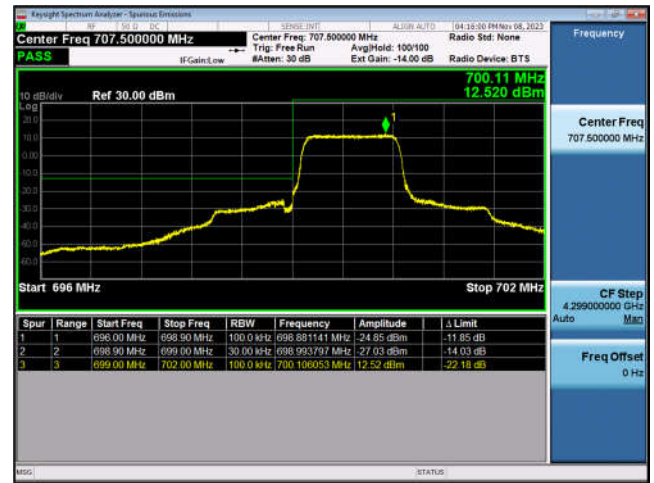

LTE Band 7-15MHz-QPSK-LCH-75RB#0

LTE Band 7-15MHz-QPSK-HCH-1RB#74

LTE Band 7-15MHz-QPSK-HCH-75RB#0

LTE Band 7-20MHz-QPSK-LCH-1RB#0

LTE Band 7-20MHz-QPSK-LCH-100RB#0

LTE Band 7-20MHz-QPSK-HCH-1RB#99

LTE Band 7-20MHz-QPSK-HCH-100RB#0

LTE Band 12:

LTE Band 12-1.4MHz-QPSK-LCH-1RB#0

LTE Band 12-1.4MHz-QPSK-LCH-6RB#0

LTE Band 12-1.4MHz-QPSK-HCH-1RB#5

LTE Band 12-1.4MHz-QPSK-HCH-6RB#0

LTE Band 12-3MHz-QPSK-LCH-1RB#0

LTE Band 12-3MHz-QPSK-LCH-15RB#0