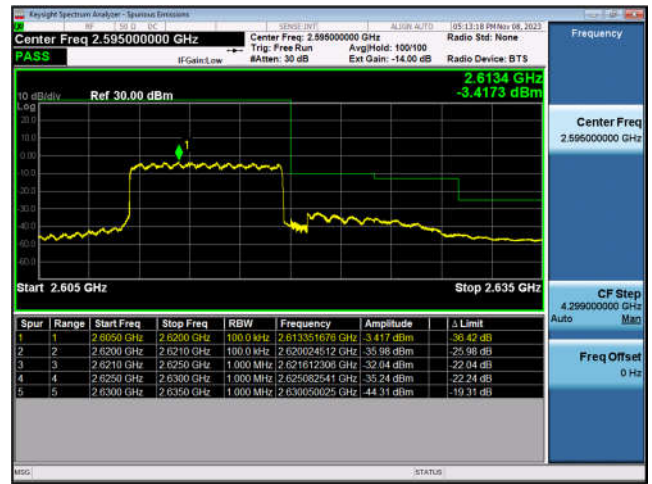

LTE Band 13-5MHz-QPSK-HCH-25RB#0

LTE Band 13-10MHz-QPSK-MCH-1RB#0

LTE Band 13-10MHz-QPSK-MCH-1RB#49

LTE Band 13-10MHz-QPSK-MCH-50RB#0

LTE Band 17:

LTE Band 17-10MHz-QPSK-HCH-1RB#49

LTE Band 17-10MHz-QPSK-HCH-50RB#0

LTE Band 38:

LTE Band 38-5MHz-QPSK-LCH-1RB#0

LTE Band 38-5MHz-QPSK-LCH-25RB#0

LTE Band 38-5MHz-QPSK-HCH-1RB#24

LTE Band 38-5MHz-QPSK-HCH-25RB#0

LTE Band 38-10MHz-QPSK-LCH-1RB#0

LTE Band 38-10MHz-QPSK-LCH-50RB#0

LTE Band 38-10MHz-QPSK-HCH-1RB#49

LTE Band 38-10MHz-QPSK-HCH-50RB#0

LTE Band 38-15MHz-QPSK-LCH-1RB#0

LTE Band 38-15MHz-QPSK-LCH-75RB#0

LTE Band 38-15MHz-QPSK-HCH-1RB#74

LTE Band 38-15MHz-QPSK-HCH-75RB#0

LTE Band 38-20MHz-QPSK-LCH-1RB#0