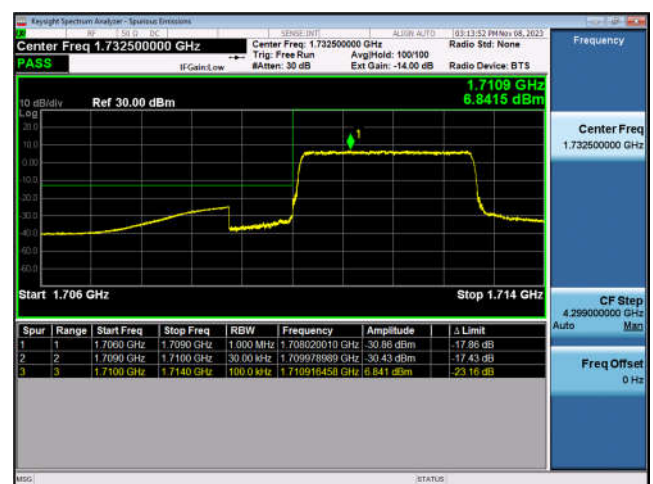

LTE Band 2-15MHz-QPSK-HCH-75RB#0

LTE Band 2-20MHz-QPSK-LCH-1RB#0

LTE Band 2-20MHz-QPSK-LCH-100RB#0

LTE Band 2-20MHz-QPSK-HCH-1RB#99

LTE Band 2-20MHz-QPSK-HCH-100RB#0

LTE Band 4:

LTE Band 4-1.4MHz-QPSK-LCH-1RB#0

LTE Band 4-1.4MHz-QPSK-LCH-6RB#0

LTE Band 4-1.4MHz-QPSK-HCH-1RB#5

LTE Band 4-1.4MHz-QPSK-HCH-6RB#0

LTE Band 4-3MHz-QPSK-LCH-1RB#0

LTE Band 4-3MHz-QPSK-LCH-15RB#0

LTE Band 4-3MHz-QPSK-HCH-1RB#14

LTE Band 4-3MHz-QPSK-HCH-15RB#0

LTE Band 4-5MHz-QPSK-LCH-1RB#0

LTE Band 4-5MHz-QPSK-LCH-25RB#0

LTE Band 4-5MHz-QPSK-HCH-1RB#24

LTE Band 4-5MHz-QPSK-HCH-25RB#0

LTE Band 4-10MHz-QPSK-LCH-1RB#0

LTE Band 4-10MHz-QPSK-LCH-50RB#0

LTE Band 4-10MHz-QPSK-HCH-1RB#49