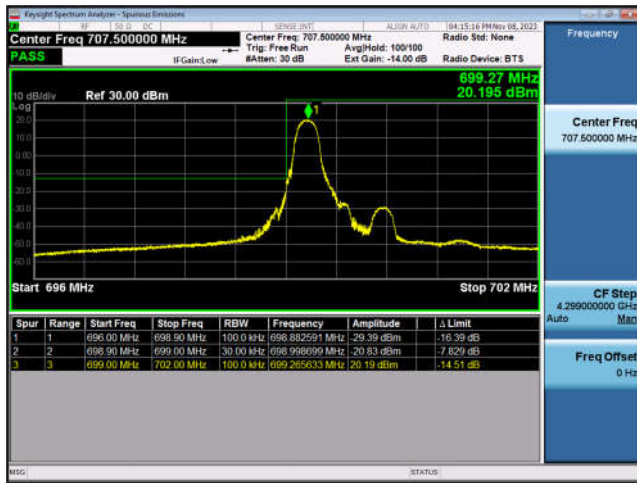

LTE Band 7-15MHz-QPSK-LCH-75RB#0

LTE Band 7-15MHz-QPSK-HCH-1RB#74

LTE Band 7-15MHz-QPSK-HCH-75RB#0

LTE Band 7-20MHz-QPSK-LCH-1RB#0

LTE Band 7-20MHz-QPSK-LCH-100RB#0

LTE Band 7-20MHz-QPSK-HCH-1RB#99

LTE Band 7-20MHz-QPSK-HCH-100RB#0

LTE Band 12:

LTE Band 12-1.4MHz-QPSK-LCH-1RB#0

LTE Band 12-1.4MHz-QPSK-LCH-6RB#0

LTE Band 12-1.4MHz-QPSK-HCH-1RB#5

LTE Band 12-1.4MHz-QPSK-HCH-6RB#0

LTE Band 12-3MHz-QPSK-LCH-1RB#0

LTE Band 12-3MHz-QPSK-LCH-15RB#0