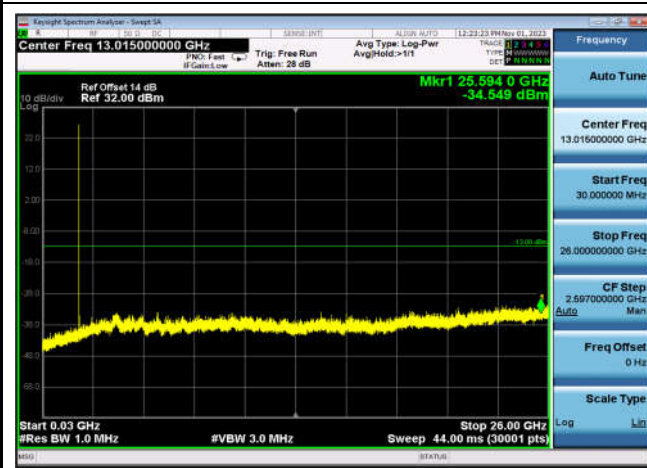

FDD02_HighRange_20MHz_30MHz~26GHz