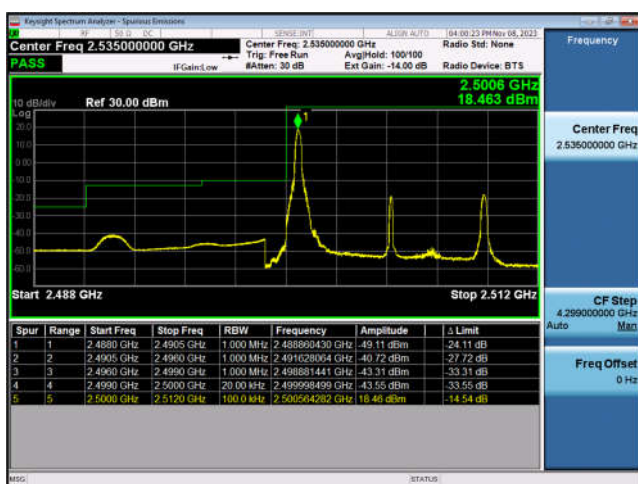

LTE Band 5-3MHz-QPSK-LCH-1RB#0

LTE Band 5-3MHz-QPSK-LCH-15RB#0

LTE Band 5-3MHz-QPSK-HCH-1RB#14

LTE Band 5-3MHz-QPSK-HCH-15RB#0

LTE Band 5-5MHz-QPSK-LCH-1RB#0

LTE Band 5-5MHz-QPSK-LCH-25RB#0

LTE Band 5-5MHz-QPSK-HCH-1RB#24

LTE Band 5-5MHz-QPSK-HCH-25RB#0

LTE Band 5-10MHz-QPSK-LCH-1RB#0

LTE Band 5-10MHz-QPSK-LCH-50RB#0

LTE Band 5-10MHz-QPSK-HCH-1RB#49

LTE Band 5-10MHz-QPSK-HCH-50RB#0

LTE Band 7:

LTE Band 7-5MHz-QPSK-LCH-1RB#0

LTE Band 7-5MHz-QPSK-LCH-25RB#0

LTE Band 7-5MHz-QPSK-HCH-1RB#24

LTE Band 7-5MHz-QPSK-HCH-25RB#0

LTE Band 7-10MHz-QPSK-LCH-1RB#0

LTE Band 7-10MHz-QPSK-LCH-50RB#0

LTE Band 7-10MHz-QPSK-HCH-1RB#49

LTE Band 7-10MHz-QPSK-HCH-50RB#0

LTE Band 7-15MHz-QPSK-LCH-1RB#0