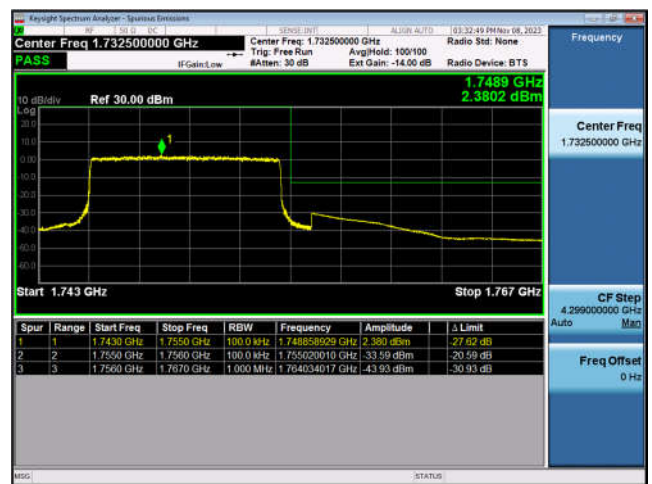

LTE Band 4-1.4MHz-QPSK-LCH-6RB#0

LTE Band 4-1.4MHz-QPSK-HCH-1RB#5

LTE Band 4-1.4MHz-QPSK-HCH-6RB#0

LTE Band 4-3MHz-QPSK-LCH-1RB#0

LTE Band 4-3MHz-QPSK-LCH-15RB#0

LTE Band 4-3MHz-QPSK-HCH-1RB#14

LTE Band 4-3MHz-QPSK-HCH-15RB#0

LTE Band 4-5MHz-QPSK-LCH-1RB#0

LTE Band 4-5MHz-QPSK-LCH-25RB#0

LTE Band 4-5MHz-QPSK-HCH-1RB#24

LTE Band 4-5MHz-QPSK-HCH-25RB#0

LTE Band 4-10MHz-QPSK-LCH-1RB#0

LTE Band 4-10MHz-QPSK-LCH-50RB#0

LTE Band 4-10MHz-QPSK-HCH-1RB#49

LTE Band 4-10MHz-QPSK-HCH-50RB#0

LTE Band 4-15MHz-QPSK-LCH-1RB#0

LTE Band 4-15MHz-QPSK-LCH-75RB#0

LTE Band 4-15MHz-QPSK-HCH-1RB#74

LTE Band 4-15MHz-QPSK-HCH-75RB#0

LTE Band 4-20MHz-QPSK-LCH-1RB#0

LTE Band 4-20MHz-QPSK-LCH-100RB#0