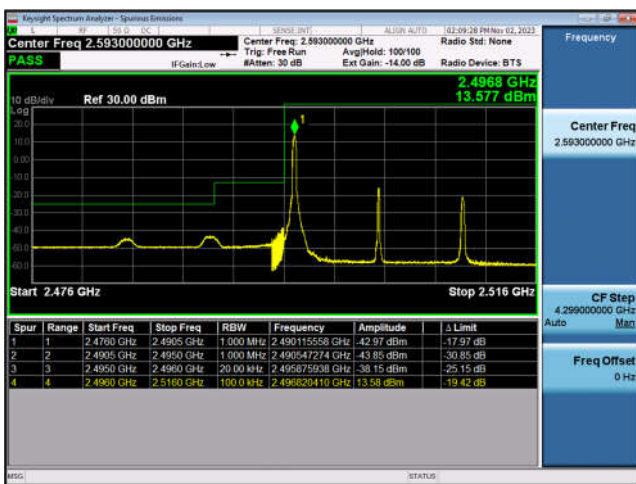

LTE Band 38-20MHz-QPSK-LCH-100RB#0

LTE Band 38-20MHz-QPSK-HCH-1RB#99

LTE Band 38-20MHz-QPSK-HCH-100RB#0

LTE Band 41:

LTE Band 41-10MHz-QPSK-HCH-1RB#49

LTE Band 41-10MHz-QPSK-HCH-50RB#0

LTE Band 41-15MHz-QPSK-LCH-1RB#0