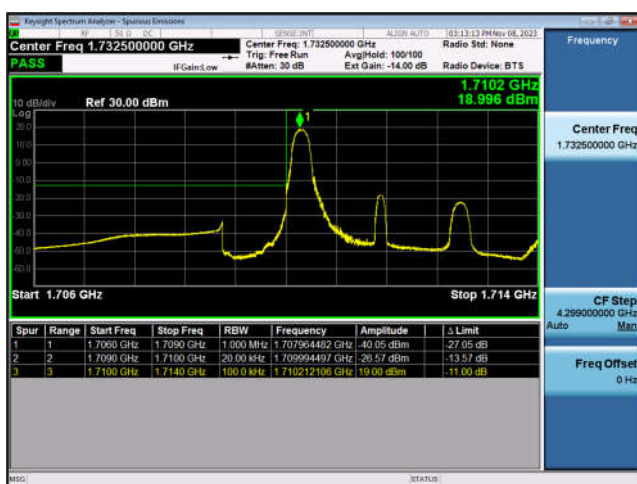

LTE Band 2-15MHz-QPSK-HCH-75RB#0

LTE Band 2-20MHz-QPSK-LCH-1RB#0

LTE Band 2-20MHz-QPSK-LCH-100RB#0

LTE Band 2-20MHz-QPSK-HCH-1RB#99

LTE Band 2-20MHz-QPSK-HCH-100RB#0

LTE Band 4:

LTE Band 4-1.4MHz-QPSK-LCH-1RB#0

LTE Band 4-1.4MHz-QPSK-LCH-6RB#0

LTE Band 4-1.4MHz-QPSK-HCH-1RB#5

LTE Band 4-1.4MHz-QPSK-HCH-6RB#0

LTE Band 4-3MHz-QPSK-LCH-1RB#0

LTE Band 4-3MHz-QPSK-LCH-15RB#0

LTE Band 4-3MHz-QPSK-HCH-1RB#14

LTE Band 4-3MHz-QPSK-HCH-15RB#0

LTE Band 4-5MHz-QPSK-LCH-1RB#0

LTE Band 4-5MHz-QPSK-LCH-25RB#0

LTE Band 4-5MHz-QPSK-HCH-1RB#24

LTE Band 4-5MHz-QPSK-HCH-25RB#0

LTE Band 4-10MHz-QPSK-LCH-1RB#0

LTE Band 4-10MHz-QPSK-LCH-50RB#0

LTE Band 4-10MHz-QPSK-HCH-1RB#49