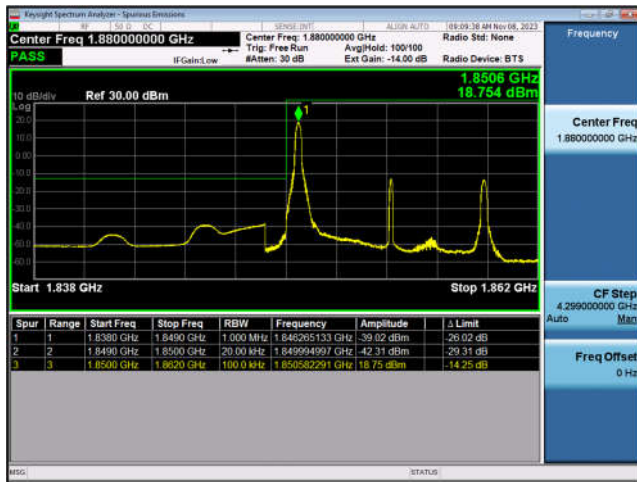

LTE Band 2-10MHz-QPSK-LCH-1RB#0

LTE Band 2-10MHz-QPSK-LCH-50RB#0

LTE Band 2-10MHz-QPSK-HCH-1RB#49

LTE Band 2-10MHz-QPSK-HCH-50RB#0

LTE Band 2-15MHz-QPSK-LCH-1RB#0

LTE Band 2-15MHz-QPSK-LCH-75RB#0

LTE Band 2-15MHz-QPSK-HCH-1RB#74

LTE Band 2-15MHz-QPSK-HCH-75RB#0

LTE Band 2-20MHz-QPSK-LCH-1RB#0

LTE Band 2-20MHz-QPSK-LCH-100RB#0

LTE Band 2-20MHz-QPSK-HCH-1RB#99

LTE Band 2-20MHz-QPSK-HCH-100RB#0

LTE Band 4:

LTE Band 4-1.4MHz-QPSK-LCH-1RB#0

LTE Band 4-1.4MHz-QPSK-LCH-6RB#0

LTE Band 4-1.4MHz-QPSK-HCH-1RB#5

LTE Band 4-1.4MHz-QPSK-HCH-6RB#0

LTE Band 4-3MHz-QPSK-LCH-1RB#0

LTE Band 4-3MHz-QPSK-LCH-15RB#0

LTE Band 4-3MHz-QPSK-HCH-1RB#14

LTE Band 4-3MHz-QPSK-HCH-15RB#0