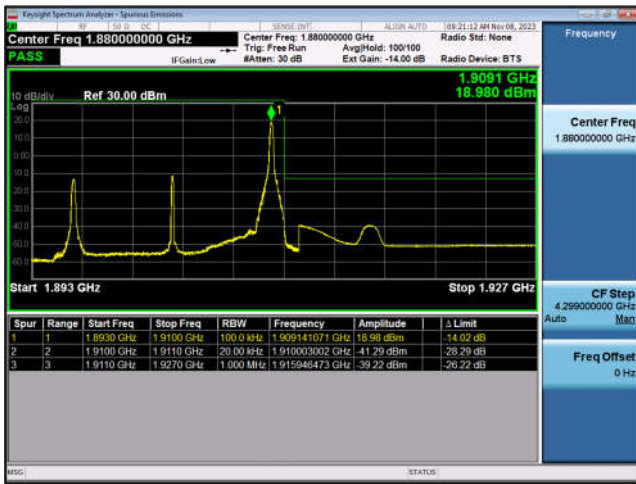

LTE Band 2-10MHz-QPSK-LCH-1RB#0

LTE Band 2-10MHz-QPSK-LCH-50RB#0

LTE Band 2-10MHz-QPSK-HCH-1RB#49

LTE Band 2-10MHz-QPSK-HCH-50RB#0

LTE Band 2-15MHz-QPSK-LCH-1RB#0

LTE Band 2-15MHz-QPSK-LCH-75RB#0

LTE Band 2-15MHz-QPSK-HCH-1RB#74

LTE Band 2-15MHz-QPSK-HCH-75RB#0

LTE Band 2-20MHz-QPSK-LCH-1RB#0

LTE Band 2-20MHz-QPSK-LCH-100RB#0

LTE Band 2-20MHz-QPSK-HCH-1RB#99

LTE Band 2-20MHz-QPSK-HCH-100RB#0

LTE Band 4:

LTE Band 4-1.4MHz-QPSK-LCH-1RB#0

LTE Band 4-1.4MHz-QPSK-LCH-6RB#0

LTE Band 4-1.4MHz-QPSK-HCH-1RB#5

LTE Band 4-1.4MHz-QPSK-HCH-6RB#0

LTE Band 4-3MHz-QPSK-LCH-1RB#0

LTE Band 4-3MHz-QPSK-LCH-15RB#0

LTE Band 4-3MHz-QPSK-HCH-1RB#14

LTE Band 4-3MHz-QPSK-HCH-15RB#0