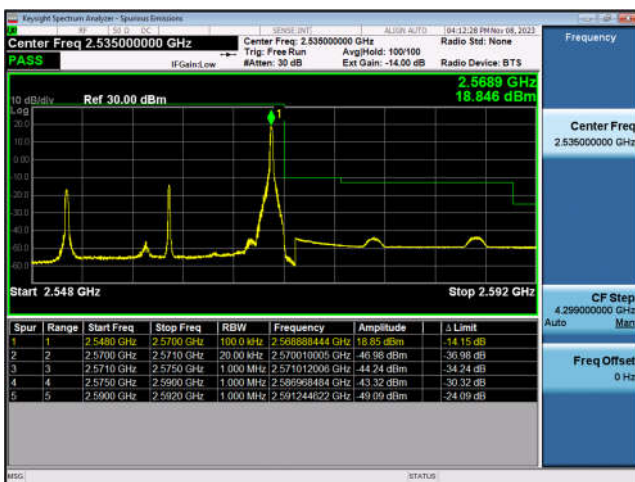

LTE Band 7-5MHz-QPSK-HCH-1RB#24

LTE Band 7-5MHz-QPSK-HCH-25RB#0

LTE Band 7-10MHz-QPSK-LCH-1RB#0

LTE Band 7-10MHz-QPSK-LCH-50RB#0

LTE Band 7-10MHz-QPSK-HCH-1RB#49

LTE Band 7-10MHz-QPSK-HCH-50RB#0

LTE Band 7-15MHz-QPSK-LCH-1RB#0

LTE Band 7-15MHz-QPSK-LCH-75RB#0

LTE Band 7-15MHz-QPSK-HCH-1RB#74

LTE Band 7-15MHz-QPSK-HCH-75RB#0

LTE Band 7-20MHz-QPSK-LCH-1RB#0

LTE Band 7-20MHz-QPSK-LCH-100RB#0

LTE Band 7-20MHz-QPSK-HCH-1RB#99

LTE Band 7-20MHz-QPSK-HCH-100RB#0

LTE Band 12:

LTE Band 12-1.4MHz-QPSK-LCH-1RB#0

LTE Band 12-1.4MHz-QPSK-LCH-6RB#0

LTE Band 12-1.4MHz-QPSK-HCH-1RB#5

LTE Band 12-1.4MHz-QPSK-HCH-6RB#0

LTE Band 12-3MHz-QPSK-LCH-1RB#0

LTE Band 12-3MHz-QPSK-LCH-15RB#0