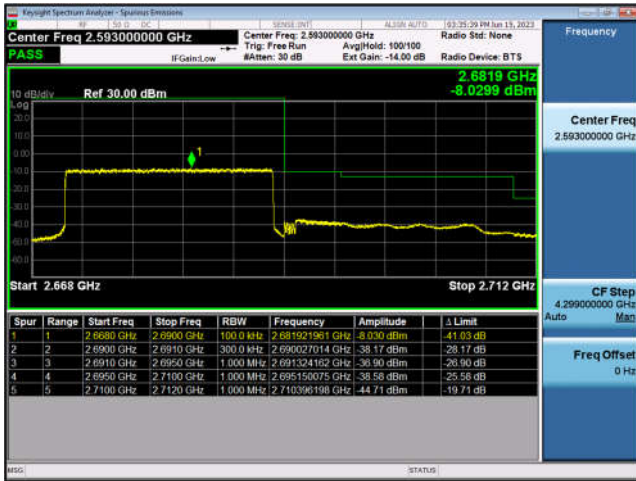

FDD41-15MHz-16QAM-HCH-75RB#0

FDD41-20MHz-QPSK-LCH-1RB#0

FDD41-20MHz-16QAM-LCH-1RB#0

FDD41-20MHz-QPSK-LCH-100RB#0

FDD41-20MHz-16QAM-LCH-100RB#0

FDD41-20MHz-QPSK-HCH-1RB#99

FDD41-20MHz-16QAM-HCH-1RB#99

FDD41-20MHz-QPSK-HCH-100RB#0

FDD41-20MHz-16QAM-HCH-100RB#0

**Conducted Spurious Emissions**

Conducted Spurious Emission NormalTC_NormalVol						
Band	Range	BandWidth	Modulation	TestValue (dBm)	Limit (dBm)	Result
FDD02	LowRange	20	QPSK	-35.44	-13.00	Pass
FDD02	MidRange	20	QPSK	-35.40	-13.00	Pass
FDD02	HighRange	20	QPSK	-35.46	-13.00	Pass
FDD04	LowRange	20	QPSK	-33.23	-13.00	Pass
FDD04	MidRange	20	QPSK	-26.28	-13.00	Pass
FDD04	HighRange	20	QPSK	-26.15	-13.00	Pass
FDD05	LowRange	10	QPSK	-27.52	-13.00	Pass
FDD05	MidRange	10	QPSK	-28.33	-13.00	Pass
FDD05	HighRange	10	QPSK	-26.72	-13.00	Pass
FDD07	LowRange	20	QPSK	-32.96	-25.00	Pass
FDD07	MidRange	20	QPSK	-34.11	-25.00	Pass
FDD07	HighRange	20	QPSK	-33.46	-25.00	Pass
FDD38	LowRange	20	QPSK	-33.27	-25.00	Pass
FDD38	MidRange	20	QPSK	-33.07	-25.00	Pass
FDD38	HighRange	20	QPSK	-33.13	-25.00	Pass
FDD41	LowRange	20	QPSK	-33.42	-25.00	Pass
FDD41	MidRange	20	QPSK	-33.62	-25.00	Pass
FDD41	HighRange	20	QPSK	-33.22	-25.00	Pass