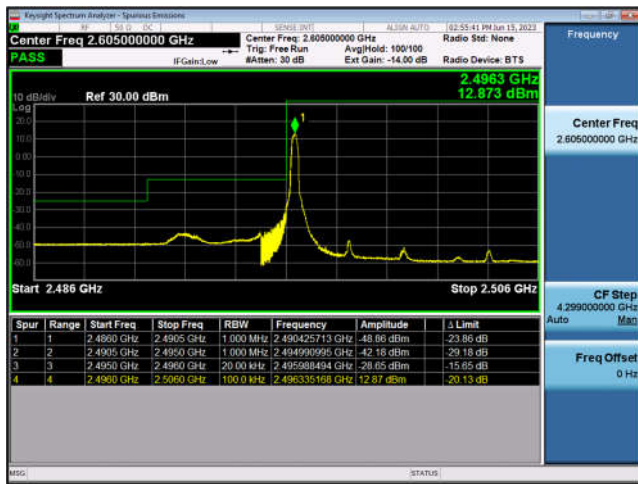

LTE Band 41:

FDD41-5MHz-QPSK-LCH-1RB#0

FDD41-5MHz-16QAM-LCH-1RB#0

FDD41-5MHz-QPSK-LCH-25RB#0

FDD41-5MHz-16QAM-LCH-25RB#0

FDD41-5MHz-QPSK-HCH-1RB#24

FDD41-5MHz-16QAM-HCH-1RB#24

FDD41-5MHz-QPSK-HCH-25RB#0