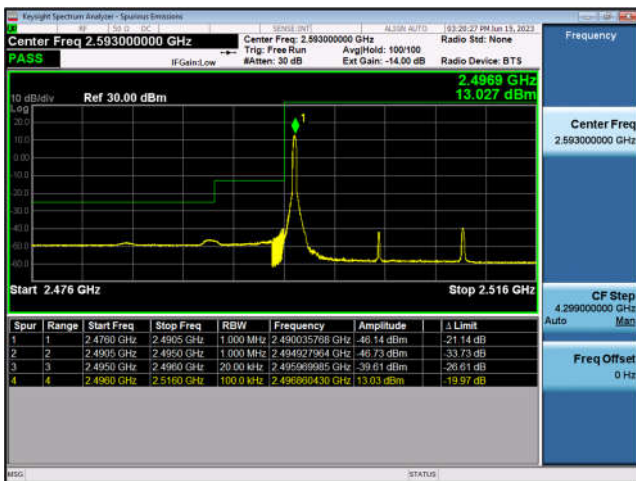

FDD41-15MHz-QPSK-LCH-1RB#0