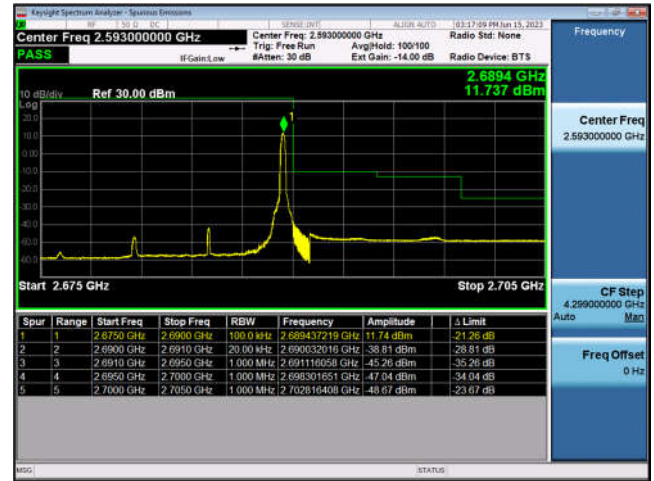

FDD41-5MHz-16QAM-HCH-25RB#0

FDD41-10MHz-QPSK-LCH-1RB#0

FDD41-10MHz-16QAM-LCH-1RB#0

FDD41-10MHz-QPSK-LCH-50RB#0

FDD41-10MHz-16QAM-LCH-50RB#0

FDD41-10MHz-QPSK-HCH-1RB#49

FDD41-10MHz-16QAM-HCH-1RB#49

FDD41-10MHz-QPSK-HCH-50RB#0