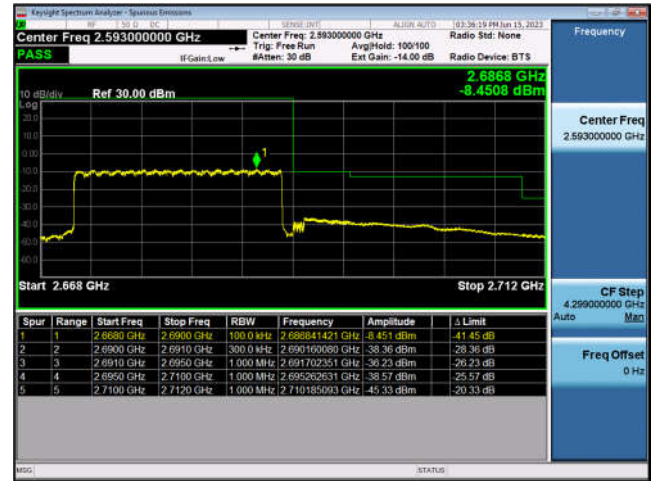

FDD41-15MHz-16QAM-HCH-75RB#0

FDD41-20MHz-QPSK-LCH-1RB#0

FDD41-20MHz-16QAM-LCH-1RB#0

FDD41-20MHz-QPSK-LCH-100RB#0

FDD41-20MHz-16QAM-LCH-100RB#0

FDD41-20MHz-QPSK-HCH-1RB#99

FDD41-20MHz-16QAM-HCH-1RB#99

FDD41-20MHz-QPSK-HCH-100RB#0

FDD41-20MHz-16QAM-HCH-100RB#0

**Conducted Spurious Emissions**

Conducted Spurious Emission NormalTC_NormalVol						
Band	Range	BandWidth	Modulation	TestValue (dBm)	Limit (dBm)	Result
FDD02	LowRange	20	QPSK	-35.44	-13.00	Pass
FDD02	MidRange	20	QPSK	-35.40	-13.00	Pass
FDD02	HighRange	20	QPSK	-35.46	-13.00	Pass
FDD04	LowRange	20	QPSK	-33.23	-13.00	Pass
FDD04	MidRange	20	QPSK	-26.28	-13.00	Pass
FDD04	HighRange	20	QPSK	-26.15	-13.00	Pass
FDD05	LowRange	10	QPSK	-27.52	-13.00	Pass
FDD05	MidRange	10	QPSK	-28.33	-13.00	Pass
FDD05	HighRange	10	QPSK	-26.72	-13.00	Pass
FDD07	LowRange	20	QPSK	-32.96	-25.00	Pass
FDD07	MidRange	20	QPSK	-34.11	-25.00	Pass
FDD07	HighRange	20	QPSK	-33.46	-25.00	Pass
FDD38	LowRange	20	QPSK	-33.27	-25.00	Pass
FDD38	MidRange	20	QPSK	-33.07	-25.00	Pass
FDD38	HighRange	20	QPSK	-33.13	-25.00	Pass
FDD41	LowRange	20	QPSK	-33.42	-25.00	Pass
FDD41	MidRange	20	QPSK	-33.62	-25.00	Pass
FDD41	HighRange	20	QPSK	-33.22	-25.00	Pass