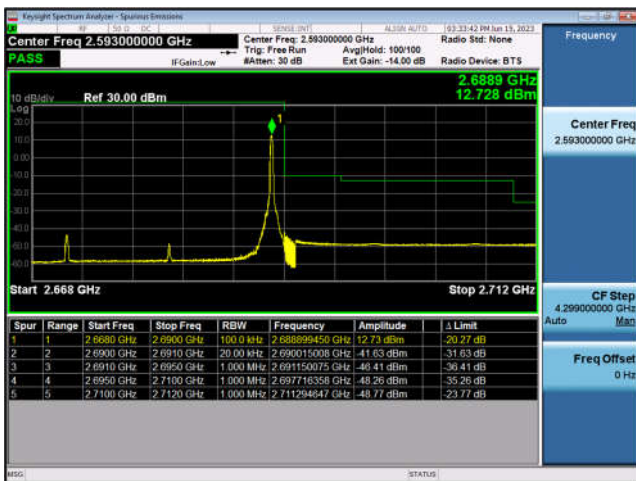

FDD41-20MHz-QPSK-HCH-1RB#99