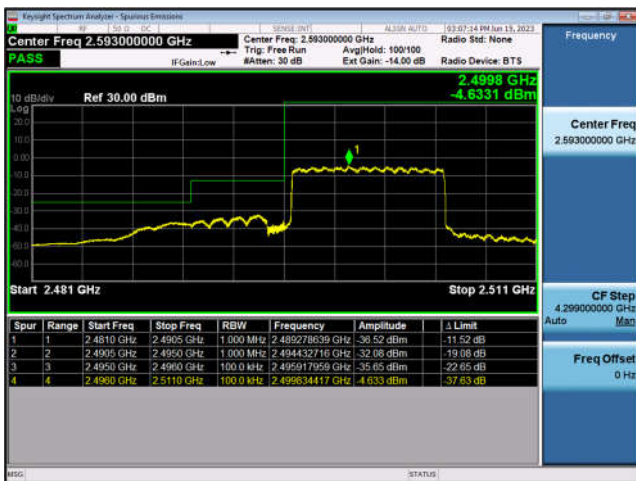

FDD41-5MHz-16QAM-HCH-25RB#0

FDD41-10MHz-QPSK-LCH-1RB#0

FDD41-10MHz-16QAM-LCH-1RB#0

FDD41-10MHz-QPSK-LCH-50RB#0

FDD41-10MHz-16QAM-LCH-50RB#0

FDD41-10MHz-QPSK-HCH-1RB#49

FDD41-10MHz-16QAM-HCH-1RB#49

FDD41-10MHz-QPSK-HCH-50RB#0