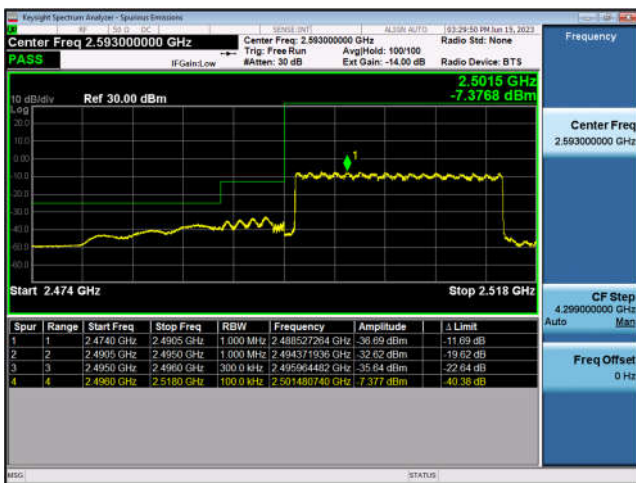

FDD41-15MHz-16QAM-HCH-75RB#0

FDD41-20MHz-QPSK-LCH-1RB#0

FDD41-20MHz-16QAM-LCH-1RB#0

FDD41-20MHz-QPSK-LCH-100RB#0

FDD41-20MHz-16QAM-LCH-100RB#0

FDD41-20MHz-QPSK-HCH-1RB#99

FDD41-20MHz-16QAM-HCH-1RB#99

FDD41-20MHz-QPSK-HCH-100RB#0

FDD41-20MHz-16QAM-HCH-100RB#0

**Conducted Spurious Emissions**

Conducted Spurious Emission NormalTC_NormalVol						
Band	Range	BandWidth	Modulation	TestValue (dBm)	Limit (dBm)	Result
FDD02	LowRange	20	QPSK	-35.44	-13.00	Pass
FDD02	MidRange	20	QPSK	-35.40	-13.00	Pass
FDD02	HighRange	20	QPSK	-35.46	-13.00	Pass
FDD04	LowRange	20	QPSK	-33.23	-13.00	Pass
FDD04	MidRange	20	QPSK	-26.28	-13.00	Pass
FDD04	HighRange	20	QPSK	-26.15	-13.00	Pass
FDD05	LowRange	10	QPSK	-27.52	-13.00	Pass
FDD05	MidRange	10	QPSK	-28.33	-13.00	Pass
FDD05	HighRange	10	QPSK	-26.72	-13.00	Pass
FDD07	LowRange	20	QPSK	-32.96	-25.00	Pass
FDD07	MidRange	20	QPSK	-34.11	-25.00	Pass
FDD07	HighRange	20	QPSK	-33.46	-25.00	Pass
FDD38	LowRange	20	QPSK	-33.27	-25.00	Pass
FDD38	MidRange	20	QPSK	-33.07	-25.00	Pass
FDD38	HighRange	20	QPSK	-33.13	-25.00	Pass
FDD41	LowRange	20	QPSK	-33.42	-25.00	Pass
FDD41	MidRange	20	QPSK	-33.62	-25.00	Pass
FDD41	HighRange	20	QPSK	-33.22	-25.00	Pass