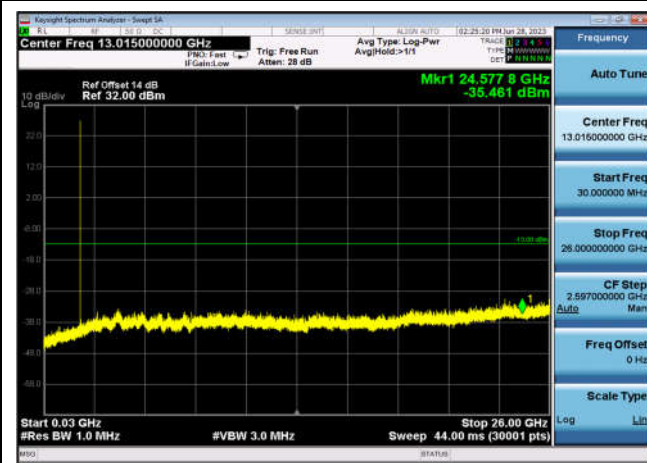

FDD02_HighRange_20MHz_30MHz~26GHz