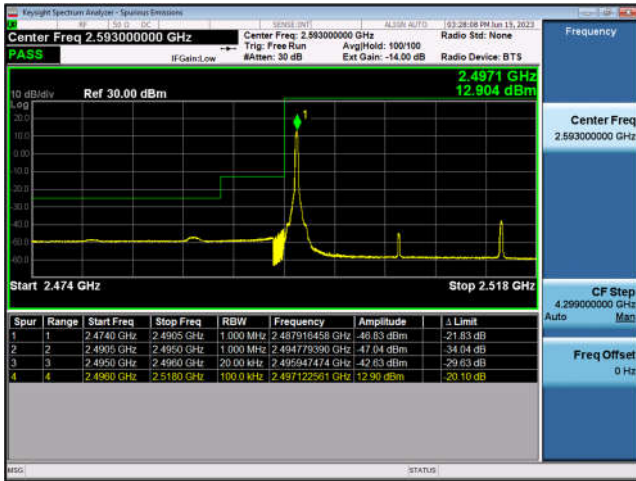

FDD41-20MHz-QPSK-LCH-1RB#0