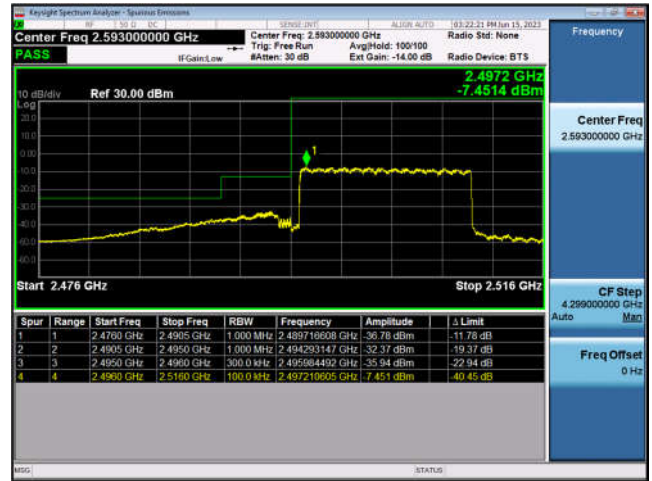

FDD41-10MHz-16QAM-HCH-50RB#0

FDD41-15MHz-QPSK-LCH-1RB#0

FDD41-15MHz-16QAM-LCH-1RB#0

FDD41-15MHz-QPSK-LCH-75RB#0

FDD41-15MHz-16QAM-LCH-75RB#0

FDD41-15MHz-QPSK-HCH-1RB#74

FDD41-15MHz-16QAM-HCH-1RB#74

FDD41-15MHz-QPSK-HCH-75RB#0