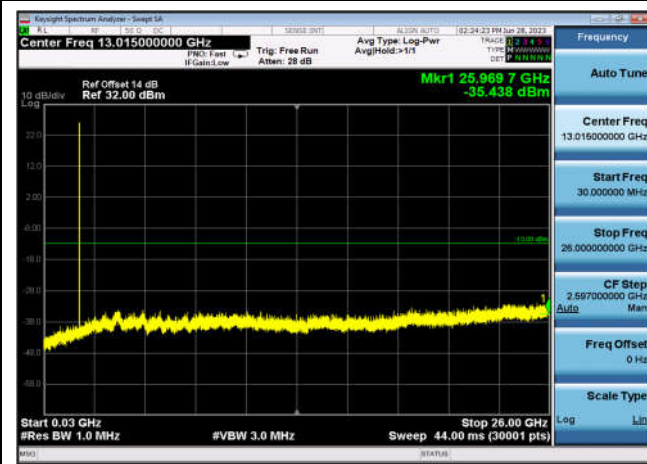

FDD02_LowRange_20MHz_30MHz~26GHz