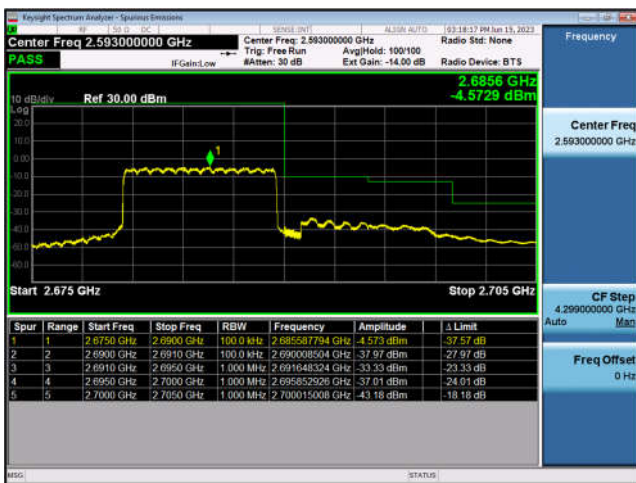

FDD41-5MHz-16QAM-HCH-25RB#0

FDD41-10MHz-QPSK-LCH-1RB#0

FDD41-10MHz-16QAM-LCH-1RB#0

FDD41-10MHz-QPSK-LCH-50RB#0

FDD41-10MHz-16QAM-LCH-50RB#0

FDD41-10MHz-QPSK-HCH-1RB#49

FDD41-10MHz-16QAM-HCH-1RB#49

FDD41-10MHz-QPSK-HCH-50RB#0