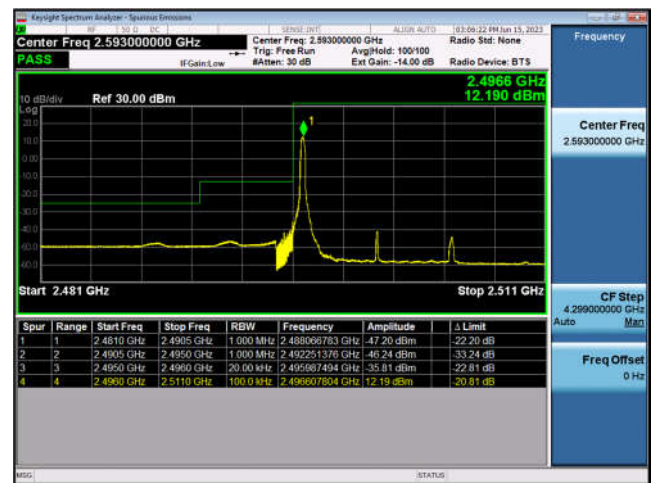

FDD41-10MHz-16QAM-LCH-1RB#0