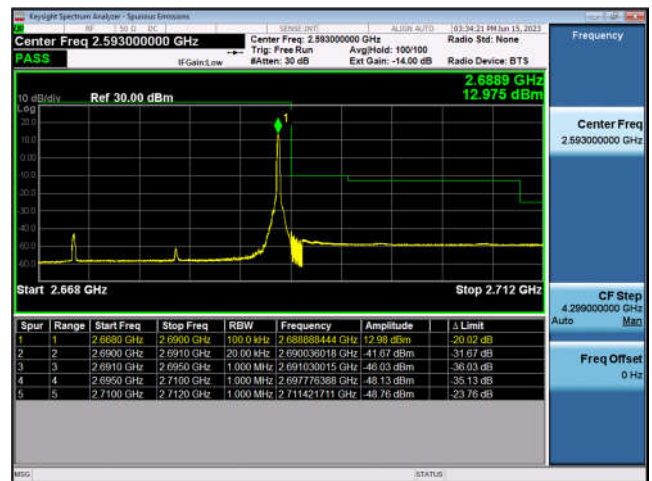

FDD41-20MHz-16QAM-HCH-1RB#99