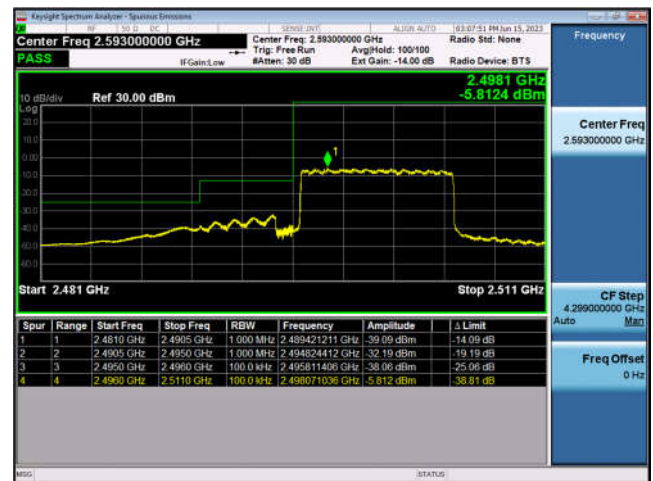

FDD41-5MHz-16QAM-HCH-25RB#0

FDD41-10MHz-QPSK-LCH-1RB#0

FDD41-10MHz-16QAM-LCH-1RB#0

FDD41-10MHz-QPSK-LCH-50RB#0

FDD41-10MHz-16QAM-LCH-50RB#0

FDD41-10MHz-QPSK-HCH-1RB#49

FDD41-10MHz-16QAM-HCH-1RB#49

FDD41-10MHz-QPSK-HCH-50RB#0