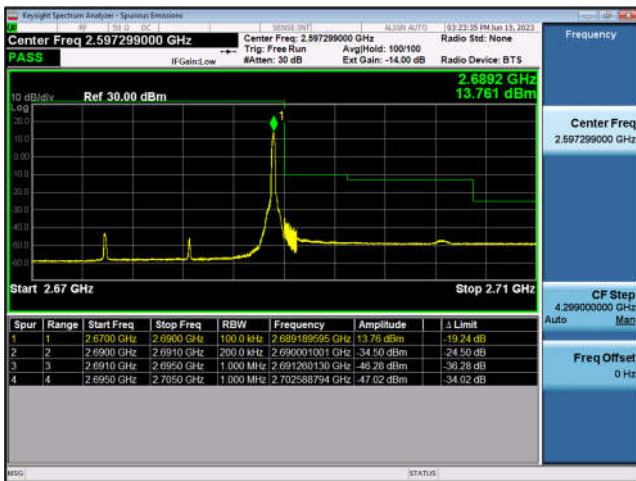

FDD41-10MHz-16QAM-HCH-50RB#0

FDD41-15MHz-QPSK-LCH-1RB#0

FDD41-15MHz-16QAM-LCH-1RB#0

FDD41-15MHz-QPSK-LCH-75RB#0

FDD41-15MHz-16QAM-LCH-75RB#0

FDD41-15MHz-QPSK-HCH-1RB#74

FDD41-15MHz-16QAM-HCH-1RB#74

FDD41-15MHz-QPSK-HCH-75RB#0