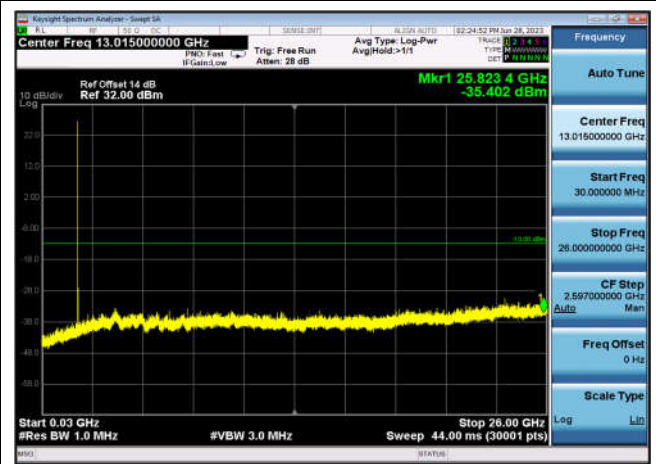

FDD02_MidRange_20MHz_30MHz~26GHz