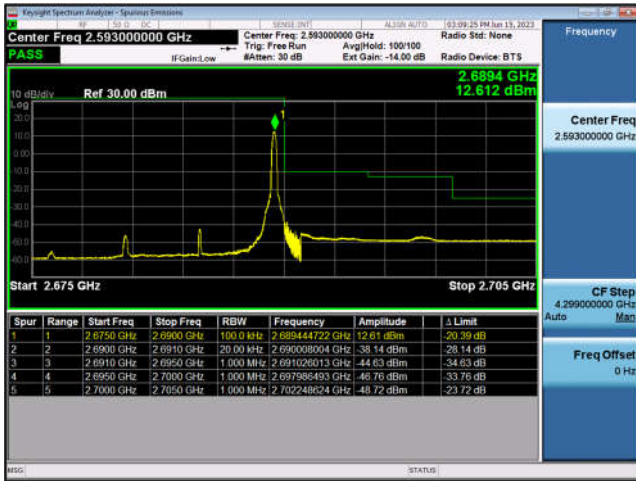

FDD41-5MHz-16QAM-HCH-25RB#0

FDD41-10MHz-QPSK-LCH-1RB#0

FDD41-10MHz-16QAM-LCH-1RB#0

FDD41-10MHz-QPSK-LCH-50RB#0

FDD41-10MHz-16QAM-LCH-50RB#0

FDD41-10MHz-QPSK-HCH-1RB#49

FDD41-10MHz-16QAM-HCH-1RB#49

FDD41-10MHz-QPSK-HCH-50RB#0