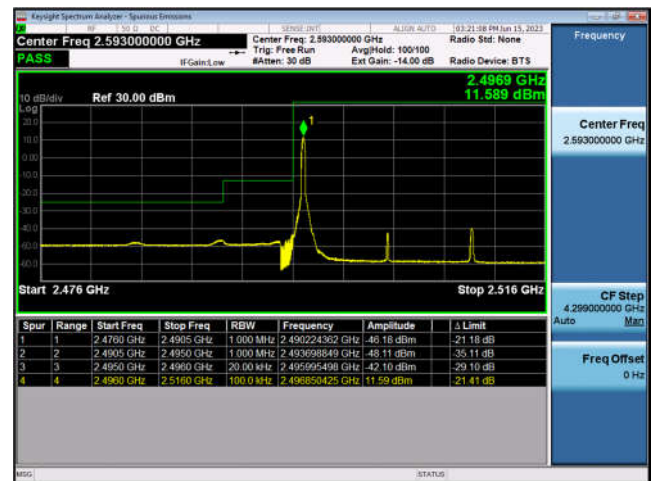

FDD41-15MHz-16QAM-LCH-1RB#0