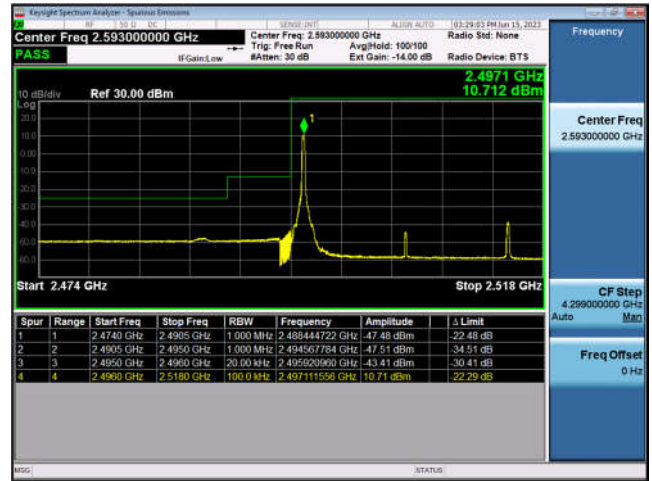

FDD41-20MHz-16QAM-LCH-1RB#0