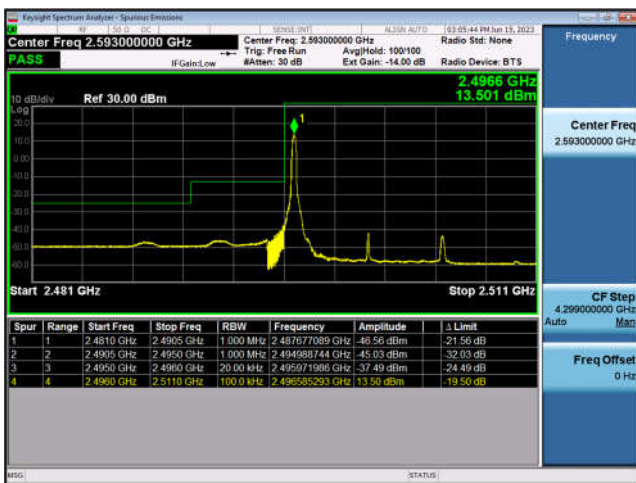

FDD41-10MHz-QPSK-LCH-1RB#0