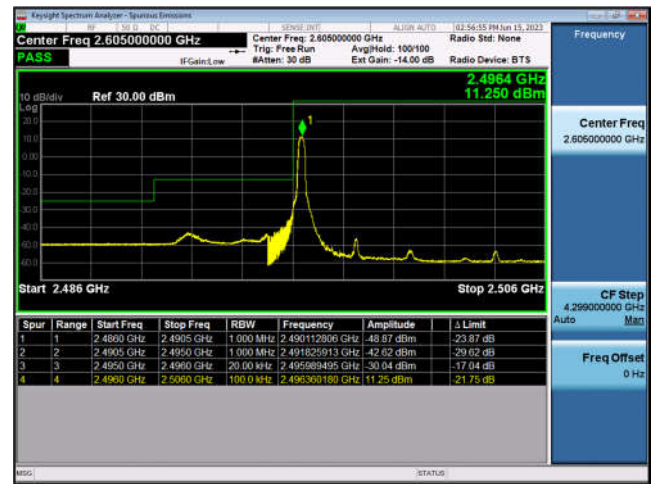

LTE Band 41:

FDD41-5MHz-QPSK-LCH-1RB#0

FDD41-5MHz-16QAM-LCH-1RB#0

FDD41-5MHz-QPSK-LCH-25RB#0

FDD41-5MHz-16QAM-LCH-25RB#0

FDD41-5MHz-QPSK-HCH-1RB#24

FDD41-5MHz-16QAM-HCH-1RB#24

FDD41-5MHz-QPSK-HCH-25RB#0