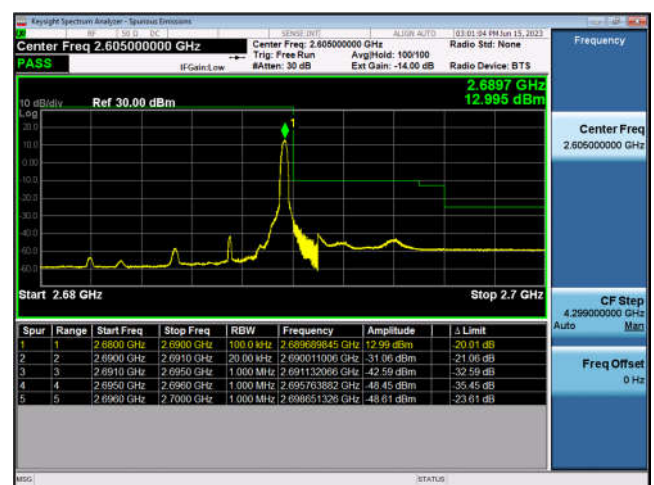

LTE Band 41:

FDD41-5MHz-QPSK-LCH-1RB#0

FDD41-5MHz-16QAM-LCH-1RB#0

FDD41-5MHz-QPSK-LCH-25RB#0

FDD41-5MHz-16QAM-LCH-25RB#0

FDD41-5MHz-QPSK-HCH-1RB#24

FDD41-5MHz-16QAM-HCH-1RB#24

FDD41-5MHz-QPSK-HCH-25RB#0