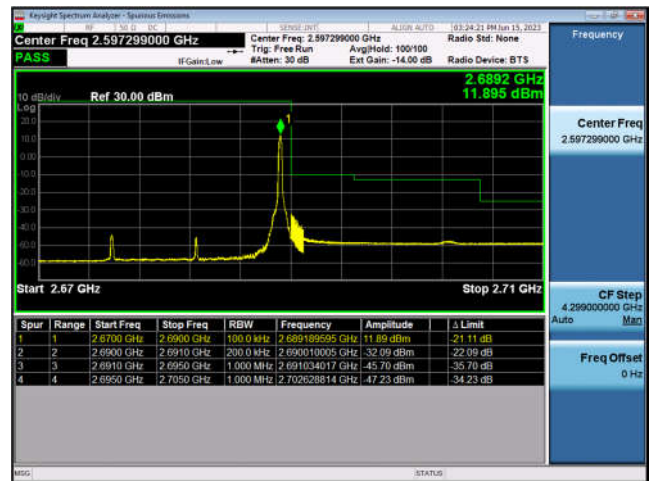

FDD41-10MHz-16QAM-HCH-50RB#0

FDD41-15MHz-QPSK-LCH-1RB#0

FDD41-15MHz-16QAM-LCH-1RB#0

FDD41-15MHz-QPSK-LCH-75RB#0

FDD41-15MHz-16QAM-LCH-75RB#0

FDD41-15MHz-QPSK-HCH-1RB#74

FDD41-15MHz-16QAM-HCH-1RB#74

FDD41-15MHz-QPSK-HCH-75RB#0