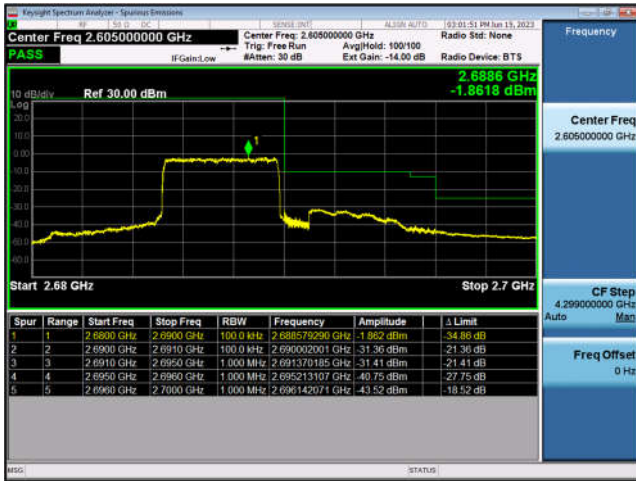

LTE Band 41:

FDD41-5MHz-QPSK-LCH-1RB#0

FDD41-5MHz-16QAM-LCH-1RB#0

FDD41-5MHz-QPSK-LCH-25RB#0

FDD41-5MHz-16QAM-LCH-25RB#0

FDD41-5MHz-QPSK-HCH-1RB#24

FDD41-5MHz-16QAM-HCH-1RB#24

FDD41-5MHz-QPSK-HCH-25RB#0