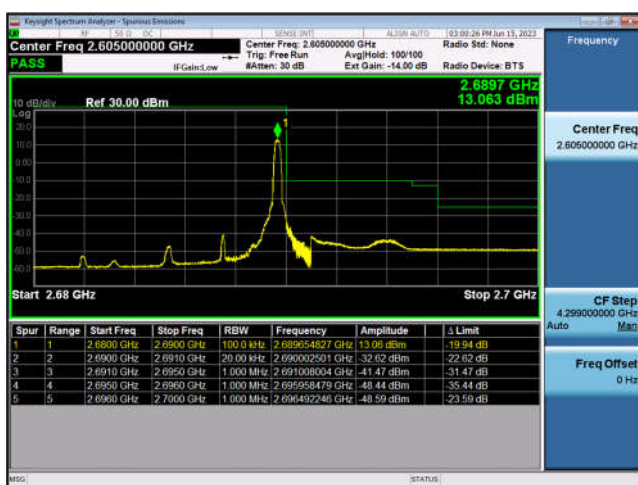

LTE Band 41:

FDD41-5MHz-QPSK-LCH-1RB#0

FDD41-5MHz-16QAM-LCH-1RB#0

FDD41-5MHz-QPSK-LCH-25RB#0

FDD41-5MHz-16QAM-LCH-25RB#0

FDD41-5MHz-QPSK-HCH-1RB#24

FDD41-5MHz-16QAM-HCH-1RB#24

FDD41-5MHz-QPSK-HCH-25RB#0