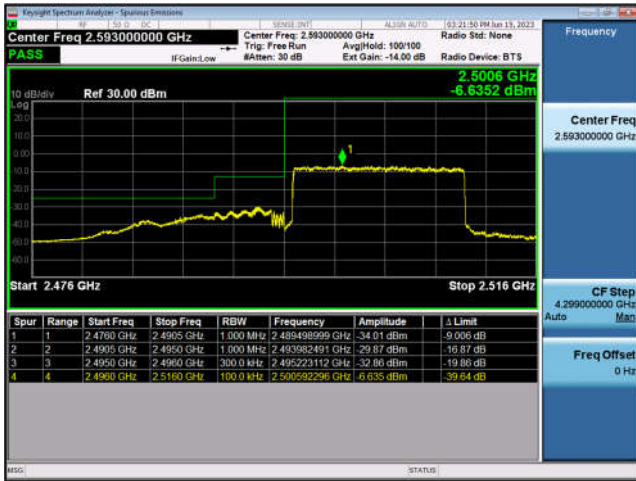

FDD41-10MHz-16QAM-HCH-50RB#0

FDD41-15MHz-QPSK-LCH-1RB#0

FDD41-15MHz-16QAM-LCH-1RB#0

FDD41-15MHz-QPSK-LCH-75RB#0

FDD41-15MHz-16QAM-LCH-75RB#0

FDD41-15MHz-QPSK-HCH-1RB#74

FDD41-15MHz-16QAM-HCH-1RB#74

FDD41-15MHz-QPSK-HCH-75RB#0