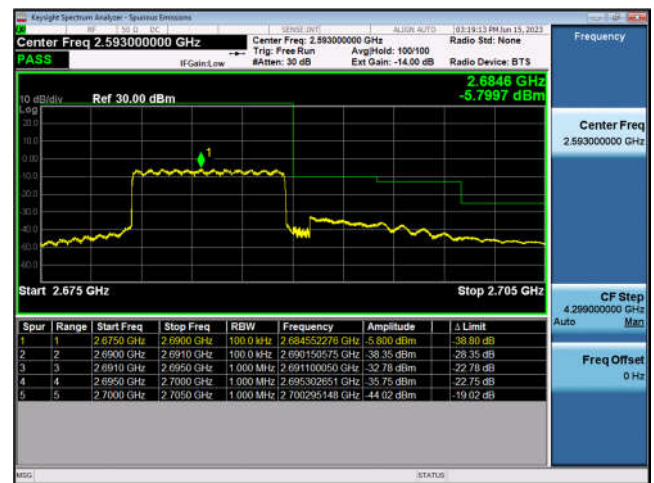

FDD41-10MHz-16QAM-HCH-50RB#0