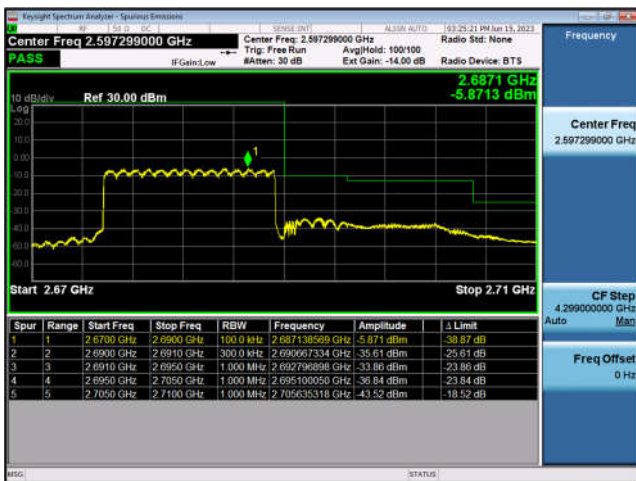

FDD41-10MHz-16QAM-HCH-50RB#0

FDD41-15MHz-QPSK-LCH-1RB#0

FDD41-15MHz-16QAM-LCH-1RB#0

FDD41-15MHz-QPSK-LCH-75RB#0

FDD41-15MHz-16QAM-LCH-75RB#0

FDD41-15MHz-QPSK-HCH-1RB#74

FDD41-15MHz-16QAM-HCH-1RB#74

FDD41-15MHz-QPSK-HCH-75RB#0