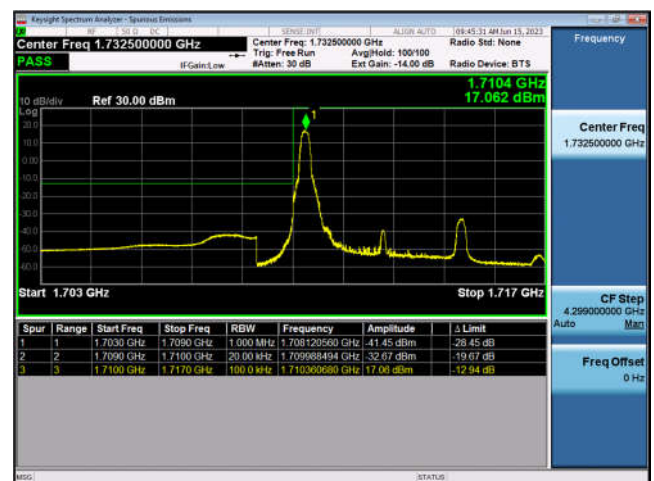

FDD4-5MHz-16QAM-LCH-1RB#0