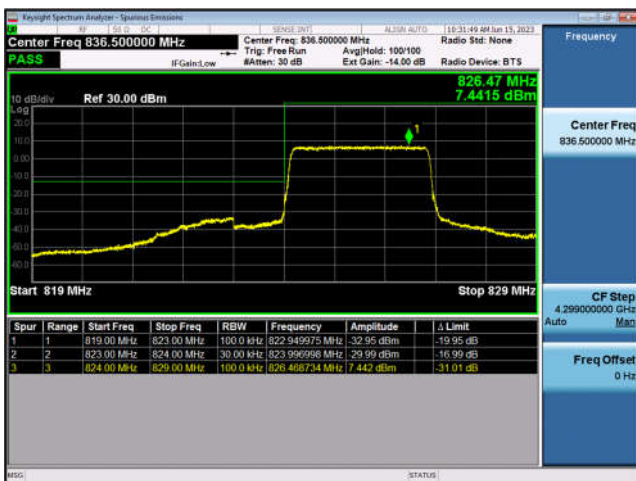

FDD5-1.4MHz-QPSK-HCH-6RB#0

FDD5-1.4MHz-16QAM-HCH-6RB#0

FDD5-3MHz-QPSK-LCH-1RB#0

FDD5-3MHz-16QAM-LCH-1RB#0

FDD5-3MHz-QPSK-LCH-15RB#0

FDD5-3MHz-16QAM-LCH-15RB#0

FDD5-3MHz-QPSK-HCH-1RB#14

FDD5-3MHz-16QAM-HCH-1RB#14