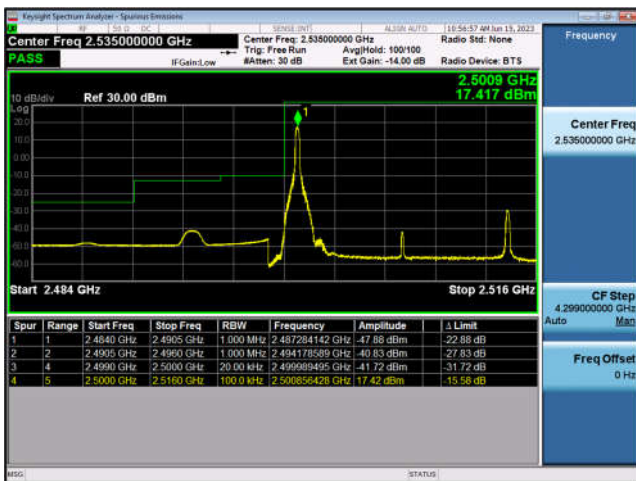

FDD7-15MHz-QPSK-LCH-1RB#0