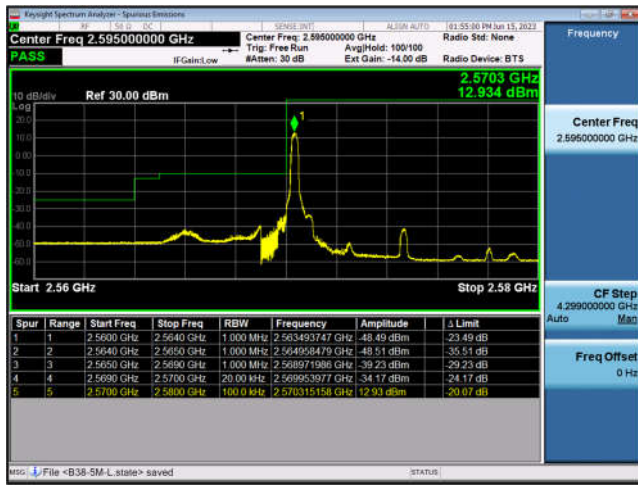

LTE Band 38:

FDD38-5MHz-QPSK-LCH-1RB#0