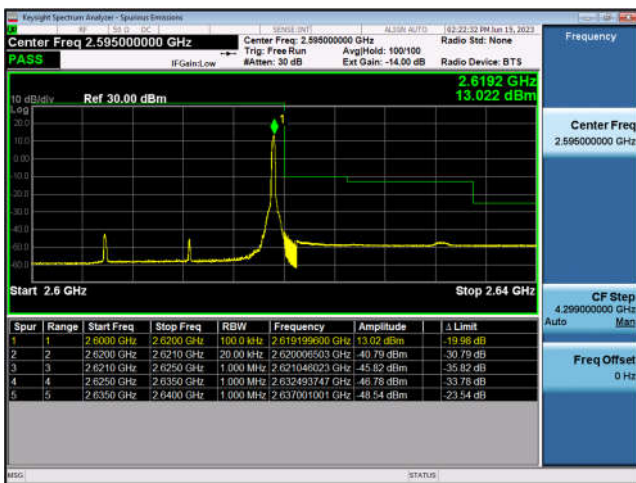

FDD38-10MHz-QPSK-HCH-50RB#0

FDD38-10MHz-16QAM-HCH-50RB#0

FDD38-15MHz-QPSK-LCH-1RB#0

FDD38-15MHz-16QAM-LCH-1RB#0

FDD38-15MHz-QPSK-LCH-75RB#0

FDD38-15MHz-16QAM-LCH-75RB#0

FDD38-15MHz-QPSK-HCH-1RB#74

FDD38-15MHz-16QAM-HCH-1RB#74