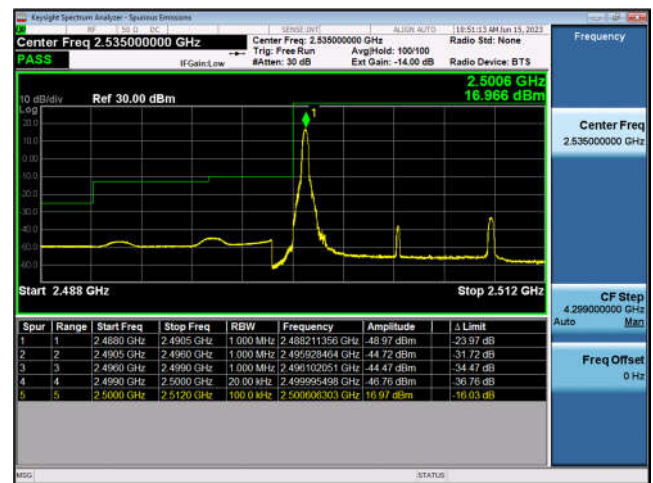

FDD7-10MHz-16QAM-LCH-1RB#0