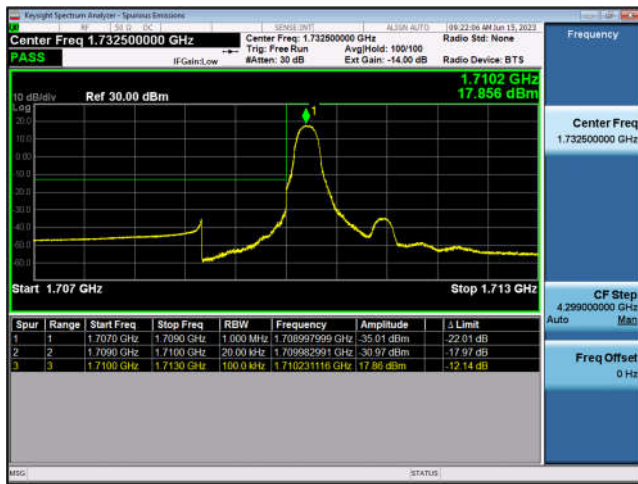

LTE Band 4:

FDD4-1.4MHz-QPSK-LCH-1RB#0

FDD4-1.4MHz-16QAM-LCH-1RB#0

FDD4-1.4MHz-QPSK-LCH-6RB#0

FDD4-1.4MHz-16QAM-LCH-6RB#0

FDD4-1.4MHz-QPSK-HCH-1RB#5

FDD4-1.4MHz-16QAM-HCH-1RB#5

FDD4-1.4MHz-QPSK-HCH-6RB#0