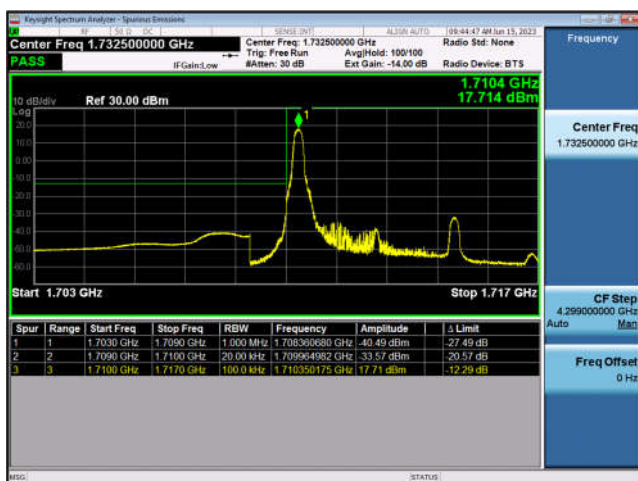

FDD4-5MHz-QPSK-LCH-1RB#0