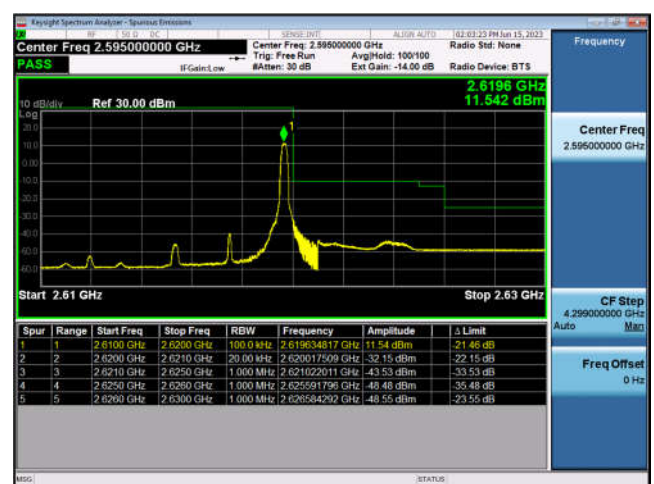

FDD7-20MHz-16QAM-HCH-100RB#0

LTE Band 38:

FDD38-5MHz-QPSK-LCH-1RB#0

FDD38-5MHz-16QAM-LCH-1RB#0

FDD38-5MHz-QPSK-LCH-25RB#0

FDD38-5MHz-16QAM-LCH-25RB#0

FDD38-5MHz-QPSK-HCH-1RB#24

FDD38-5MHz-16QAM-HCH-1RB#24