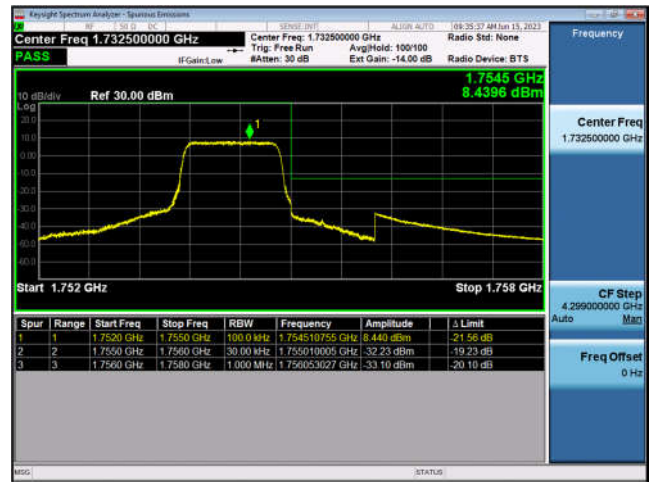

FDD4-1.4MHz-16QAM-HCH-6RB#0