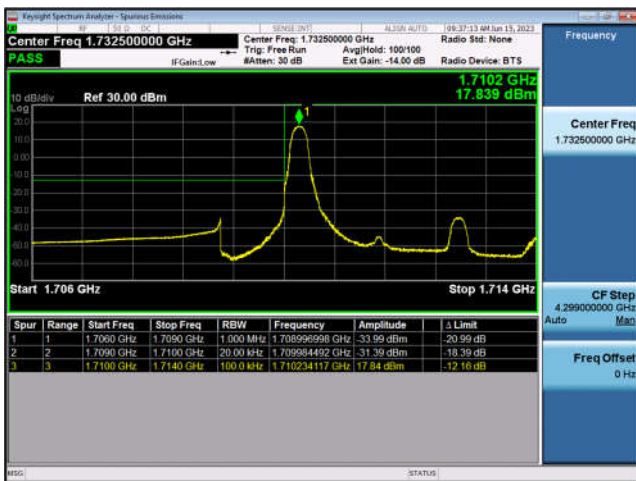

FDD4-3MHz-QPSK-LCH-1RB#0