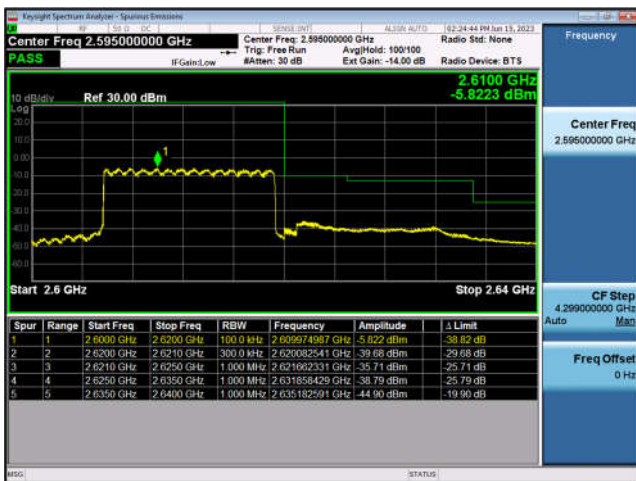

FDD38-15MHz-QPSK-HCH-75RB#0