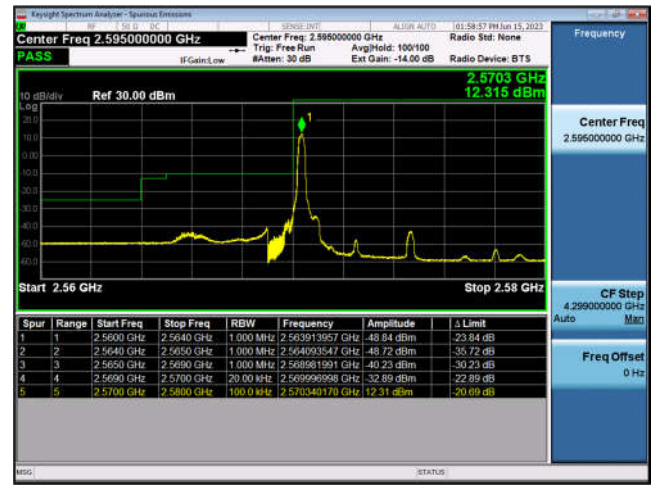

FDD7-20MHz-16QAM-HCH-100RB#0

LTE Band 38:

FDD38-5MHz-QPSK-LCH-1RB#0

FDD38-5MHz-16QAM-LCH-1RB#0

FDD38-5MHz-QPSK-LCH-25RB#0

FDD38-5MHz-16QAM-LCH-25RB#0

FDD38-5MHz-QPSK-HCH-1RB#24

FDD38-5MHz-16QAM-HCH-1RB#24