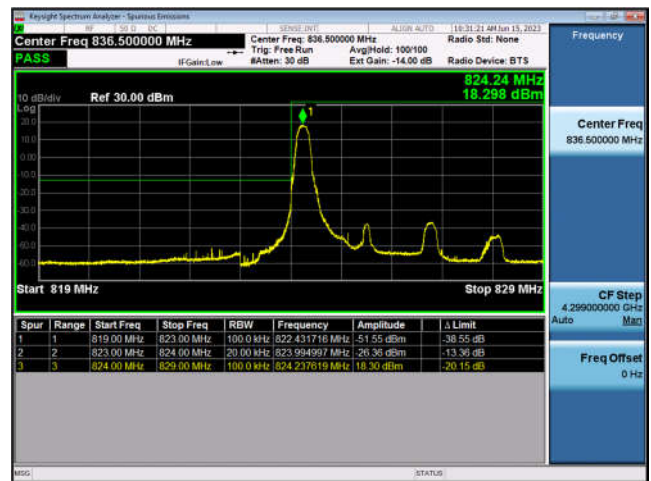

FDD5-3MHz-16QAM-LCH-1RB#0