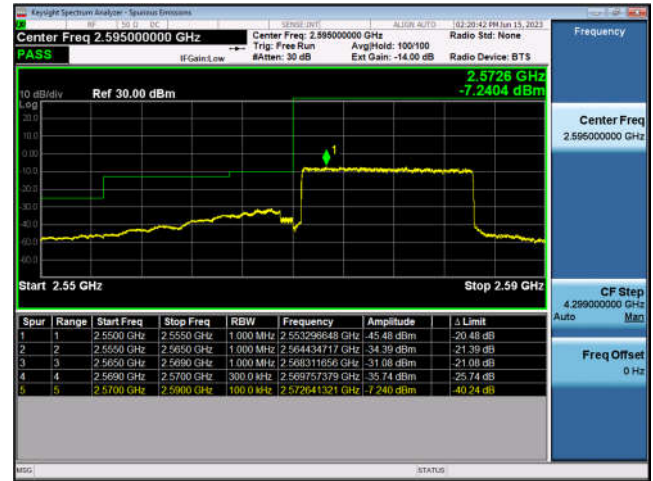

FDD38-10MHz-QPSK-HCH-50RB#0

FDD38-10MHz-16QAM-HCH-50RB#0

FDD38-15MHz-QPSK-LCH-1RB#0

FDD38-15MHz-16QAM-LCH-1RB#0

FDD38-15MHz-QPSK-LCH-75RB#0

FDD38-15MHz-16QAM-LCH-75RB#0

FDD38-15MHz-QPSK-HCH-1RB#74

FDD38-15MHz-16QAM-HCH-1RB#74