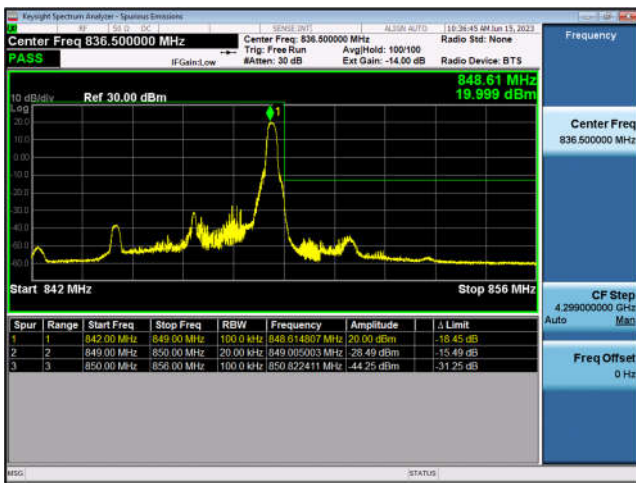

FDD5-3MHz-QPSK-HCH-15RB#0

FDD5-3MHz-16QAM-HCH-15RB#0

FDD5-5MHz-QPSK-LCH-1RB#0

FDD5-5MHz-16QAM-LCH-1RB#0

FDD5-5MHz-QPSK-LCH-25RB#0

FDD5-5MHz-16QAM-LCH-25RB#0

FDD5-5MHz-QPSK-HCH-1RB#24

FDD5-5MHz-16QAM-HCH-1RB#24