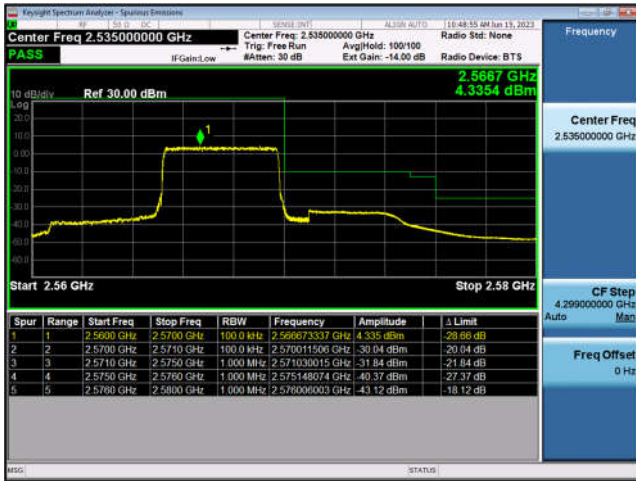

FDD7-5MHz-QPSK-HCH-25RB#0