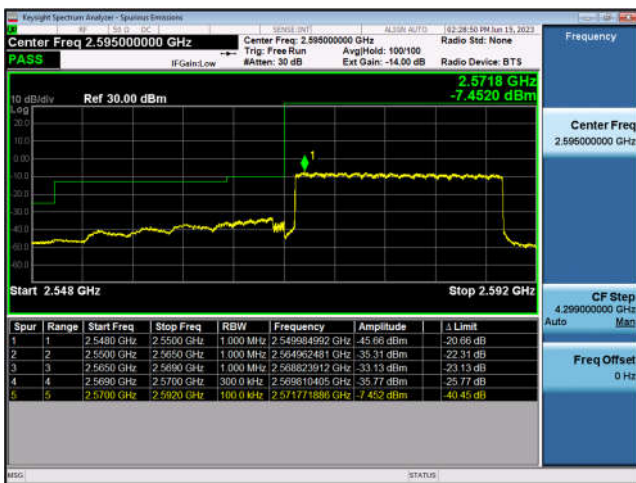

FDD38-15MHz-QPSK-HCH-75RB#0

FDD38-15MHz-16QAM-HCH-75RB#0

FDD38-20MHz-QPSK-LCH-1RB#0

FDD38-20MHz-16QAM-LCH-1RB#0

FDD38-20MHz-QPSK-LCH-100RB#0

FDD38-20MHz-16QAM-LCH-100RB#0

FDD38-20MHz-QPSK-HCH-1RB#99

FDD38-20MHz-16QAM-HCH-1RB#99