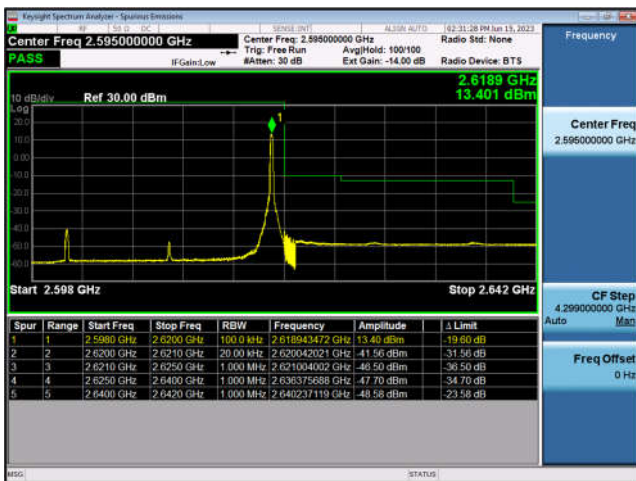

FDD38-15MHz-QPSK-HCH-75RB#0

FDD38-15MHz-16QAM-HCH-75RB#0

FDD38-20MHz-QPSK-LCH-1RB#0

FDD38-20MHz-16QAM-LCH-1RB#0

FDD38-20MHz-QPSK-LCH-100RB#0

FDD38-20MHz-16QAM-LCH-100RB#0

FDD38-20MHz-QPSK-HCH-1RB#99

FDD38-20MHz-16QAM-HCH-1RB#99