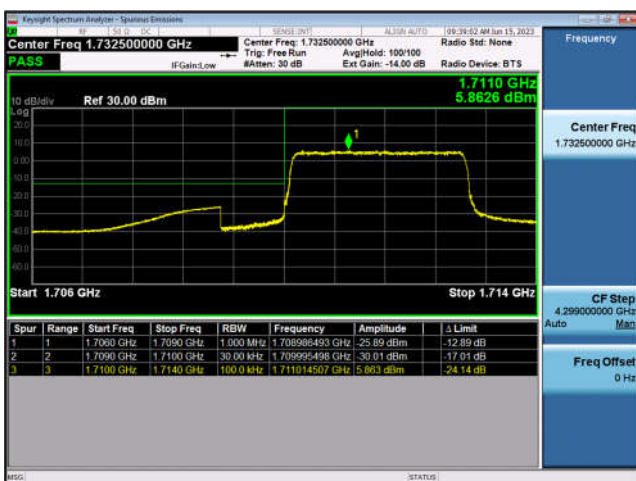

LTE Band 4:

FDD4-1.4MHz-QPSK-LCH-1RB#0

FDD4-1.4MHz-16QAM-LCH-1RB#0

FDD4-1.4MHz-QPSK-LCH-6RB#0

FDD4-1.4MHz-16QAM-LCH-6RB#0

FDD4-1.4MHz-QPSK-HCH-1RB#5

FDD4-1.4MHz-16QAM-HCH-1RB#5

FDD4-1.4MHz-QPSK-HCH-6RB#0

FDD4-1.4MHz-16QAM-HCH-6RB#0

FDD4-3MHz-QPSK-LCH-1RB#0

FDD4-3MHz-16QAM-LCH-1RB#0

FDD4-3MHz-QPSK-LCH-15RB#0

FDD4-3MHz-16QAM-LCH-15RB#0

FDD4-3MHz-QPSK-HCH-1RB#14

FDD4-3MHz-16QAM-HCH-1RB#14

FDD4-3MHz-QPSK-HCH-15RB#0