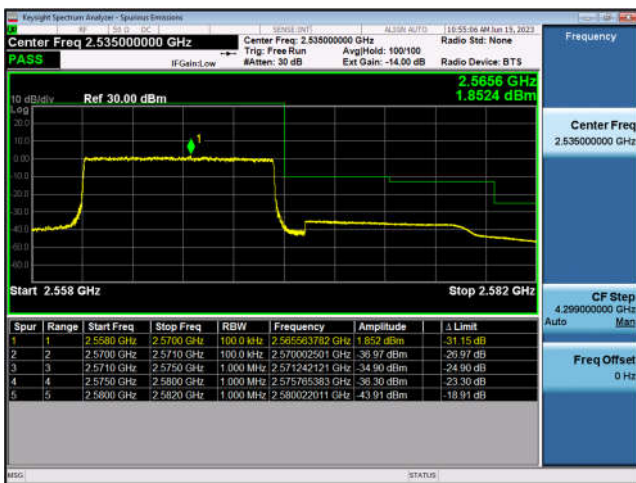

FDD7-10MHz-QPSK-HCH-50RB#0