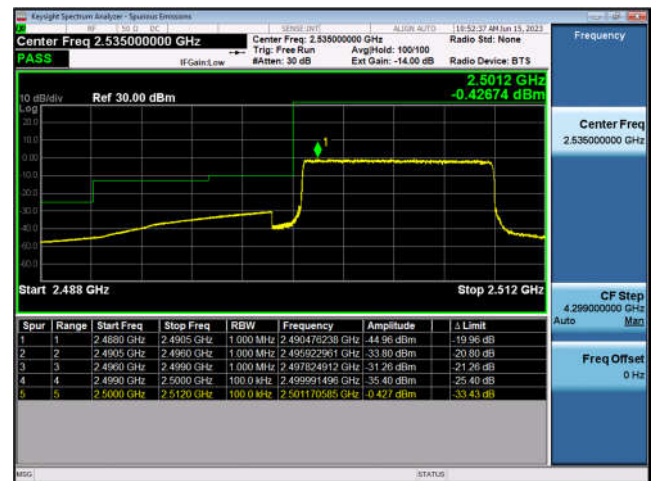

FDD7-10MHz-16QAM-LCH-50RB#0