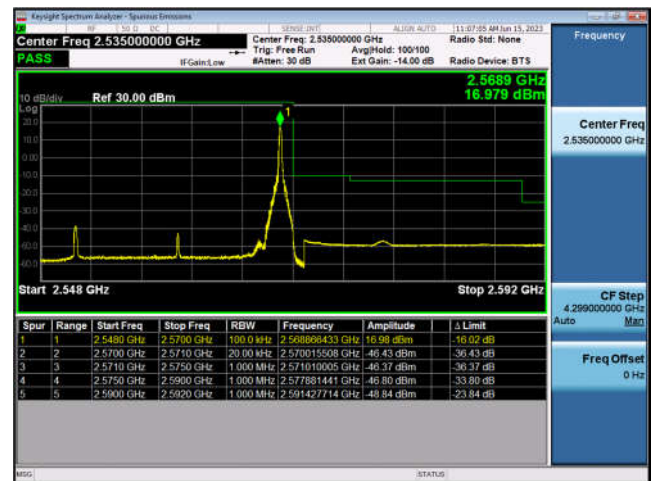

### FDD7-15MHz-16QAM-HCH-75RB#0

FDD7-20MHz-QPSK-LCH-1RB#0

FDD7-20MHz-16QAM-LCH-1RB#0

FDD7-20MHz-QPSK-LCH-100RB#0

FDD7-20MHz-16QAM-LCH-100RB#0

FDD7-20MHz-QPSK-HCH-1RB#99

FDD7-20MHz-16QAM-HCH-1RB#99

FDD7-20MHz-QPSK-HCH-100RB#0