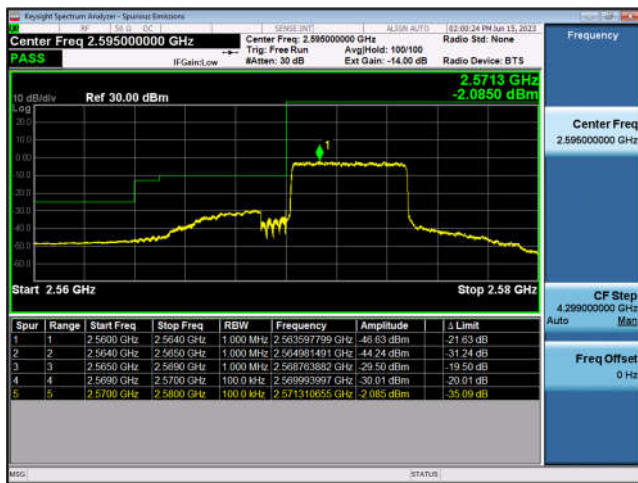

FDD7-20MHz-16QAM-HCH-100RB#0

LTE Band 38:

FDD38-5MHz-QPSK-LCH-1RB#0

FDD38-5MHz-16QAM-LCH-1RB#0

FDD38-5MHz-QPSK-LCH-25RB#0

FDD38-5MHz-16QAM-LCH-25RB#0

FDD38-5MHz-QPSK-HCH-1RB#24

FDD38-5MHz-16QAM-HCH-1RB#24