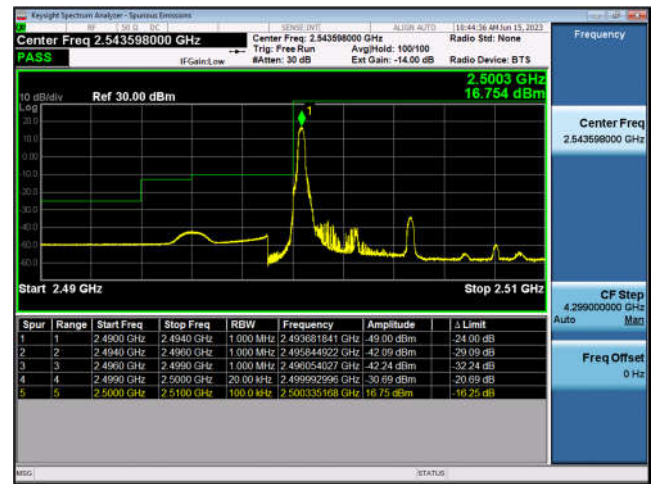

### FDD5-10MHz-16QAM-HCH-50RB#0

LTE Band 7:

FDD7-5MHz-QPSK-LCH-1RB#0

FDD7-5MHz-16QAM-LCH-1RB#0

FDD7-5MHz-QPSK-LCH-25RB#0

FDD7-5MHz-16QAM-LCH-25RB#0

FDD7-5MHz-QPSK-HCH-1RB#24

FDD7-5MHz-16QAM-HCH-1RB#24