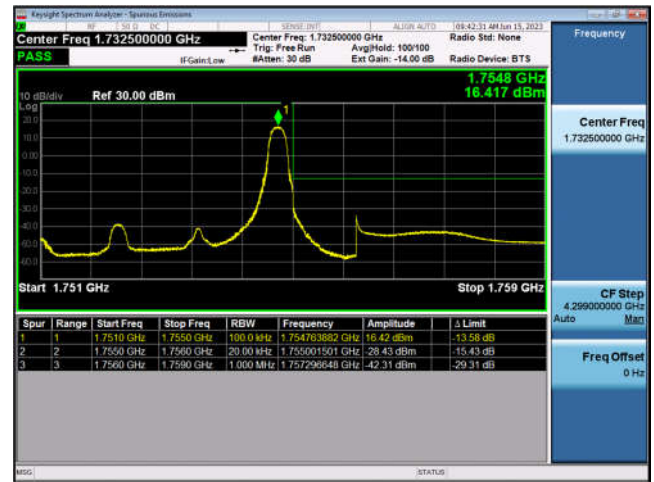

FDD4-3MHz-16QAM-HCH-1RB#14