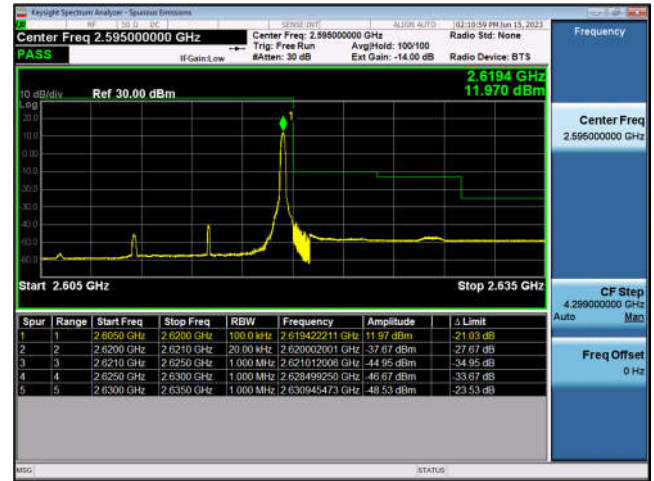

FDD38-5MHz-QPSK-HCH-25RB#0

FDD38-5MHz-16QAM-HCH-25RB#0

FDD38-10MHz-QPSK-LCH-1RB#0

FDD38-10MHz-16QAM-LCH-1RB#0

FDD38-10MHz-QPSK-LCH-50RB#0

FDD38-10MHz-16QAM-LCH-50RB#0

FDD38-10MHz-QPSK-HCH-1RB#49

FDD38-10MHz-16QAM-HCH-1RB#49