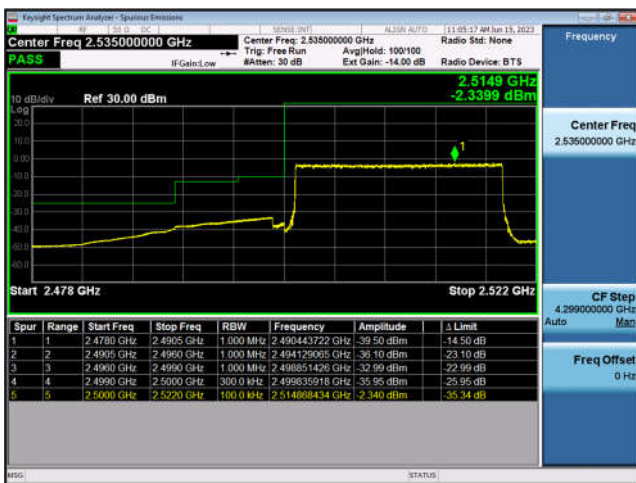

### FDD7-15MHz-16QAM-HCH-75RB#0

FDD7-20MHz-QPSK-LCH-1RB#0

FDD7-20MHz-16QAM-LCH-1RB#0

FDD7-20MHz-QPSK-LCH-100RB#0

FDD7-20MHz-16QAM-LCH-100RB#0

FDD7-20MHz-QPSK-HCH-1RB#99

FDD7-20MHz-16QAM-HCH-1RB#99

FDD7-20MHz-QPSK-HCH-100RB#0