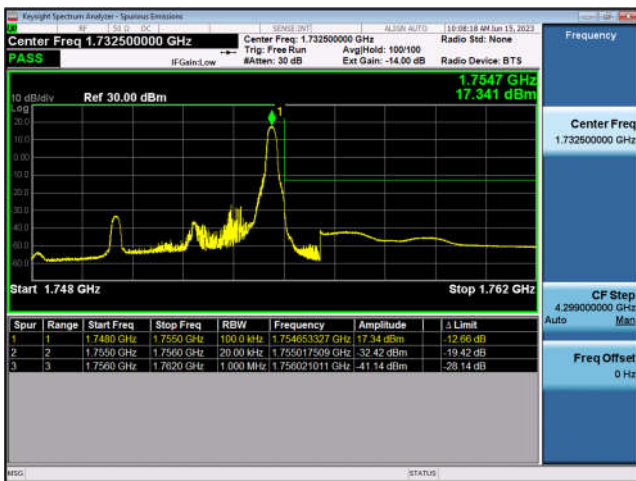

FDD4-3MHz-16QAM-HCH-15RB#0

FDD4-5MHz-QPSK-LCH-1RB#0

FDD4-5MHz-16QAM-LCH-1RB#0

FDD4-5MHz-QPSK-LCH-25RB#0

FDD4-5MHz-16QAM-LCH-25RB#0

FDD4-5MHz-QPSK-HCH-1RB#24

FDD4-5MHz-16QAM-HCH-1RB#24

FDD4-5MHz-QPSK-HCH-25RB#0