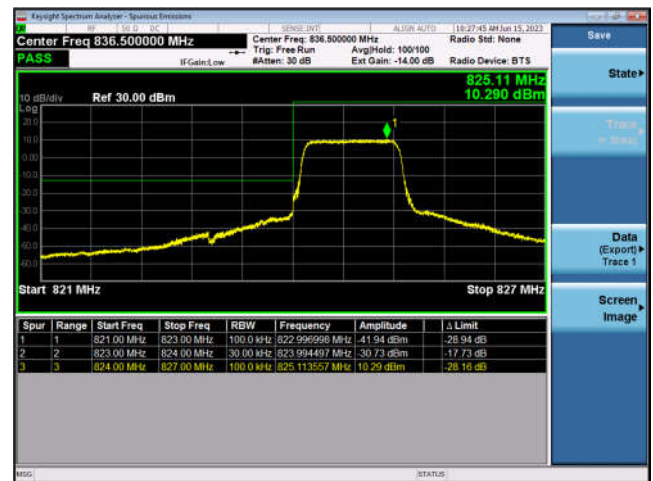

FDD4-20MHz-16QAM-HCH-100RB#0

LTE Band 5:

FDD5-1.4MHz-QPSK-LCH-1RB#0

FDD5-1.4MHz-16QAM-LCH-1RB#0

FDD5-1.4MHz-QPSK-LCH-6RB#0

FDD5-1.4MHz-16QAM-LCH-6RB#0

FDD5-1.4MHz-QPSK-HCH-1RB#5

FDD5-1.4MHz-16QAM-HCH-1RB#5