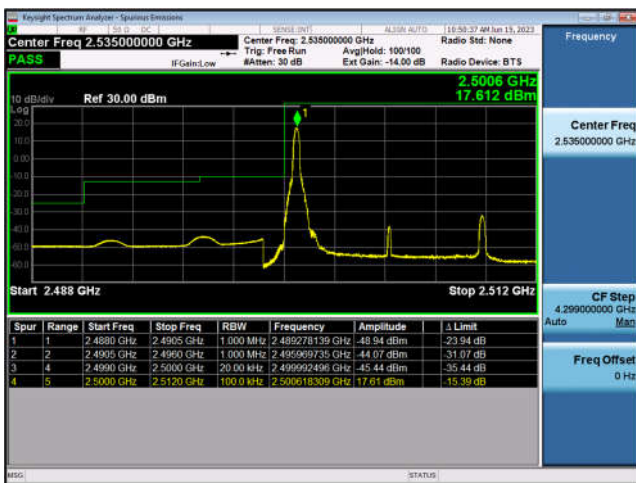

FDD7-10MHz-QPSK-LCH-1RB#0