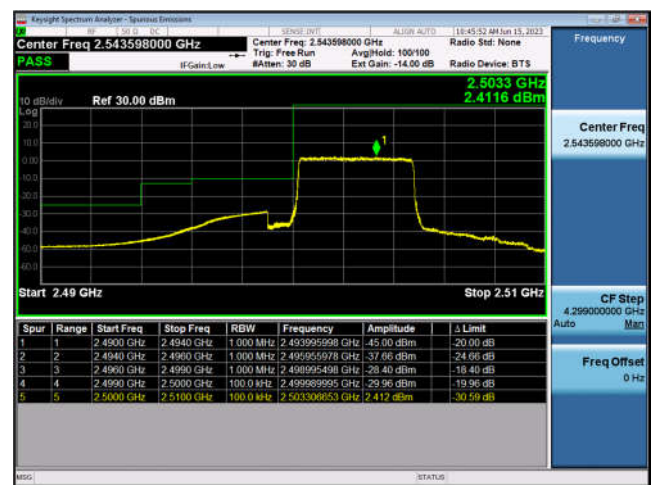

### FDD5-10MHz-QPSK-HCH-50RB#0

### FDD5-10MHz-16QAM-HCH-50RB#0

LTE Band 7:

FDD7-5MHz-QPSK-LCH-1RB#0

FDD7-5MHz-16QAM-LCH-1RB#0

FDD7-5MHz-QPSK-LCH-25RB#0

FDD7-5MHz-16QAM-LCH-25RB#0

FDD7-5MHz-QPSK-HCH-1RB#24

FDD7-5MHz-16QAM-HCH-1RB#24