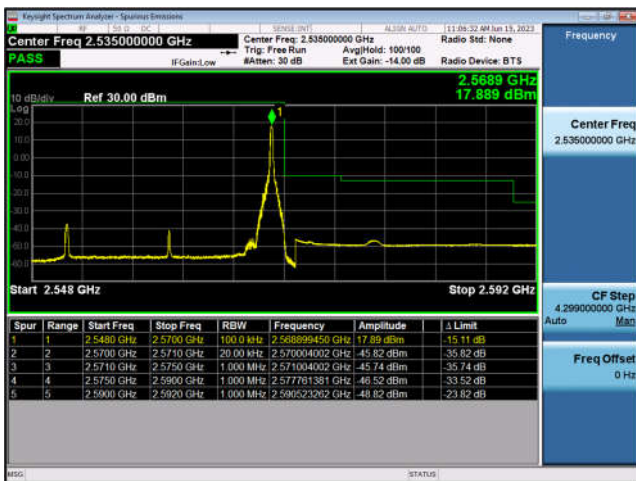

### FDD7-15MHz-16QAM-HCH-75RB#0

FDD7-20MHz-QPSK-LCH-1RB#0

FDD7-20MHz-16QAM-LCH-1RB#0

FDD7-20MHz-QPSK-LCH-100RB#0

FDD7-20MHz-16QAM-LCH-100RB#0

FDD7-20MHz-QPSK-HCH-1RB#99

FDD7-20MHz-16QAM-HCH-1RB#99

FDD7-20MHz-QPSK-HCH-100RB#0