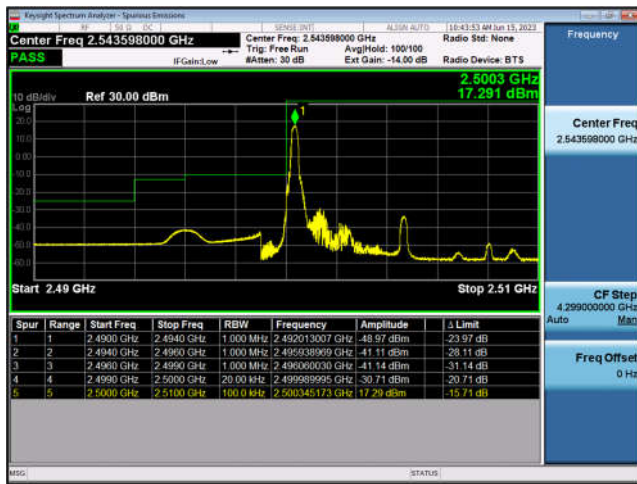

### FDD5-10MHz-QPSK-HCH-50RB#0

### FDD5-10MHz-16QAM-HCH-50RB#0

LTE Band 7:

FDD7-5MHz-QPSK-LCH-1RB#0

FDD7-5MHz-16QAM-LCH-1RB#0

FDD7-5MHz-QPSK-LCH-25RB#0

FDD7-5MHz-16QAM-LCH-25RB#0

FDD7-5MHz-QPSK-HCH-1RB#24

FDD7-5MHz-16QAM-HCH-1RB#24