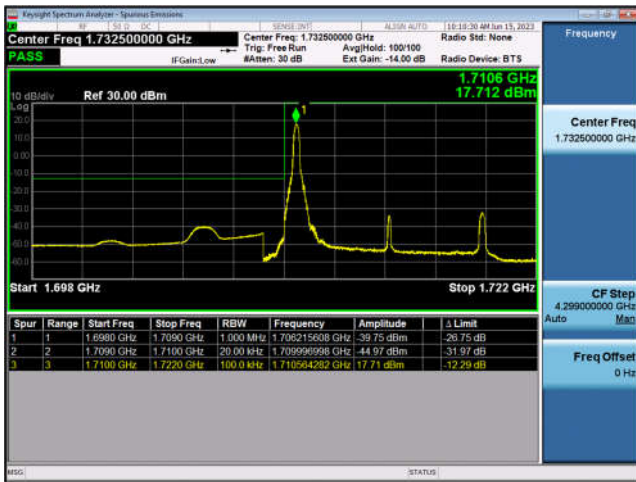

FDD4-10MHz-QPSK-LCH-1RB#0