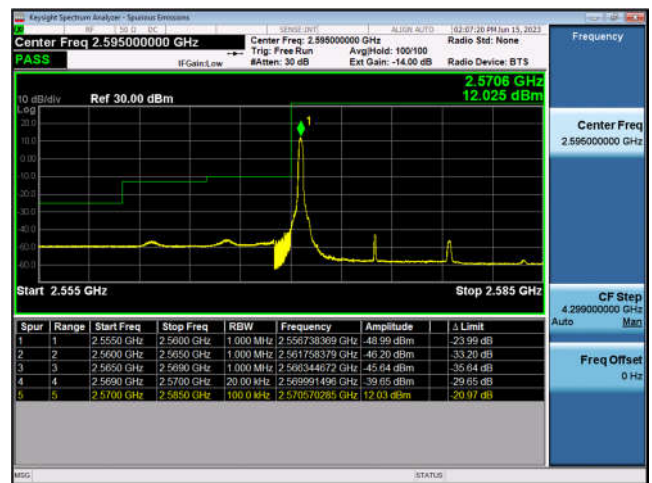

FDD38-5MHz-QPSK-HCH-25RB#0

FDD38-5MHz-16QAM-HCH-25RB#0

FDD38-10MHz-QPSK-LCH-1RB#0

FDD38-10MHz-16QAM-LCH-1RB#0

FDD38-10MHz-QPSK-LCH-50RB#0

FDD38-10MHz-16QAM-LCH-50RB#0

FDD38-10MHz-QPSK-HCH-1RB#49

FDD38-10MHz-16QAM-HCH-1RB#49