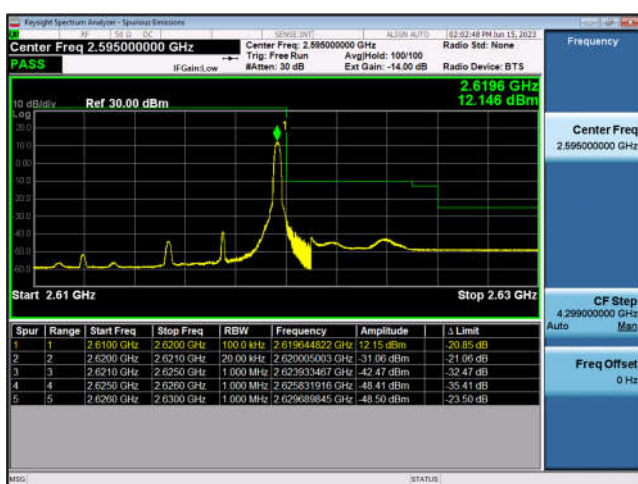

FDD7-20MHz-16QAM-HCH-100RB#0

LTE Band 38:

FDD38-5MHz-QPSK-LCH-1RB#0

FDD38-5MHz-16QAM-LCH-1RB#0

FDD38-5MHz-QPSK-LCH-25RB#0

FDD38-5MHz-16QAM-LCH-25RB#0

FDD38-5MHz-QPSK-HCH-1RB#24

FDD38-5MHz-16QAM-HCH-1RB#24