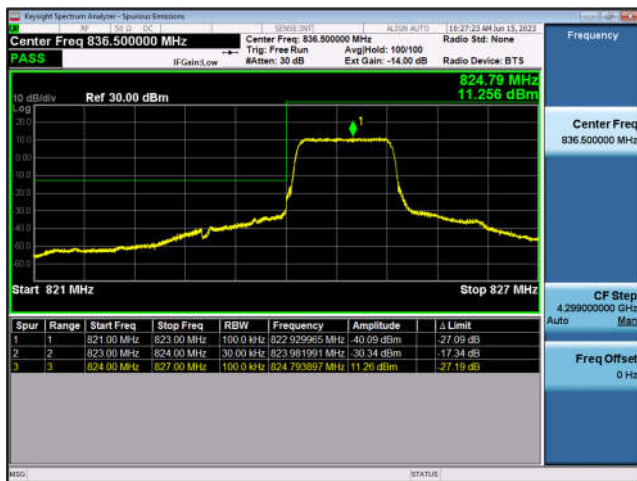

FDD4-20MHz-16QAM-HCH-100RB#0

LTE Band 5:

FDD5-1.4MHz-QPSK-LCH-1RB#0

FDD5-1.4MHz-16QAM-LCH-1RB#0

FDD5-1.4MHz-QPSK-LCH-6RB#0

FDD5-1.4MHz-16QAM-LCH-6RB#0

FDD5-1.4MHz-QPSK-HCH-1RB#5

FDD5-1.4MHz-16QAM-HCH-1RB#5