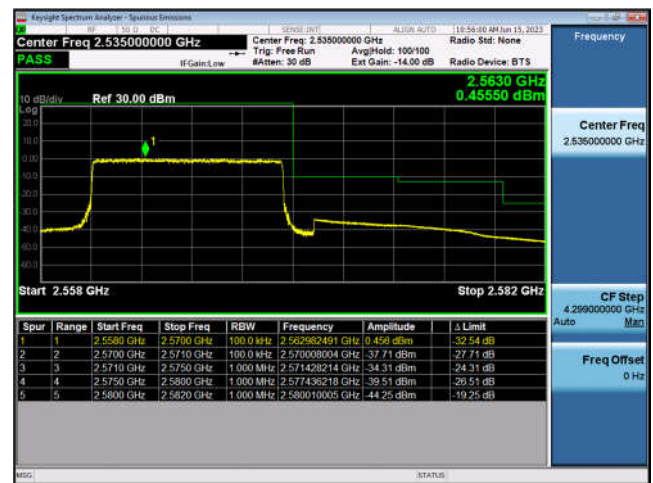

FDD7-10MHz-16QAM-HCH-50RB#0