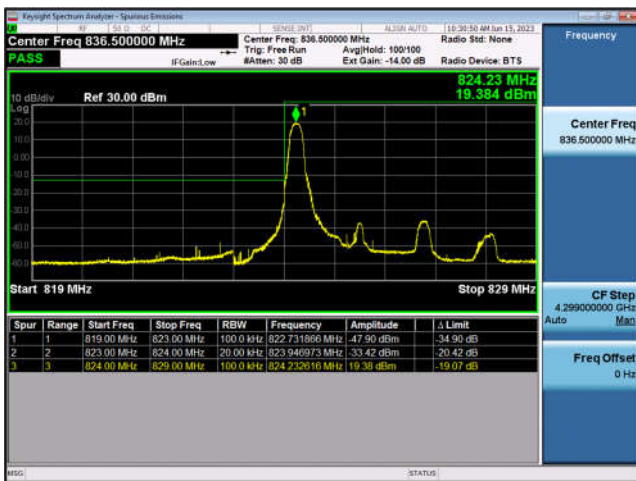

FDD5-3MHz-QPSK-LCH-1RB#0