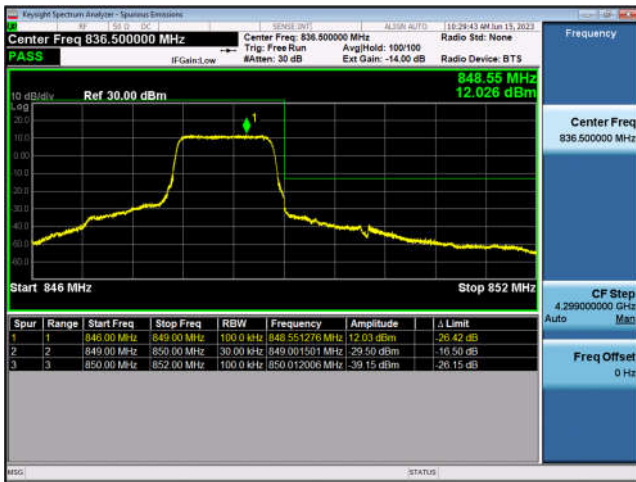

FDD5-1.4MHz-QPSK-HCH-6RB#0