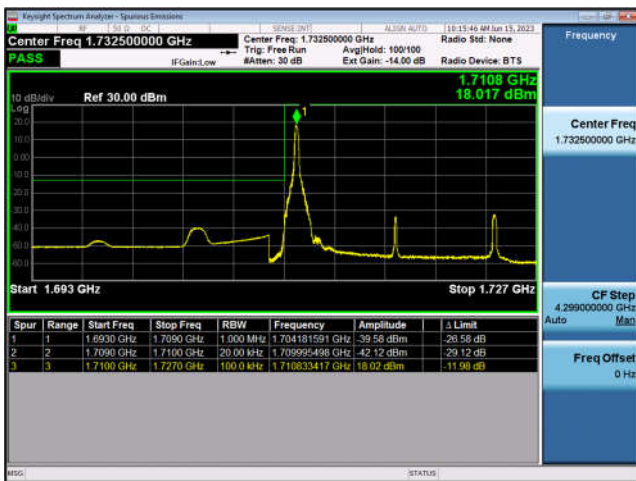

FDD4-15MHz-QPSK-LCH-1RB#0