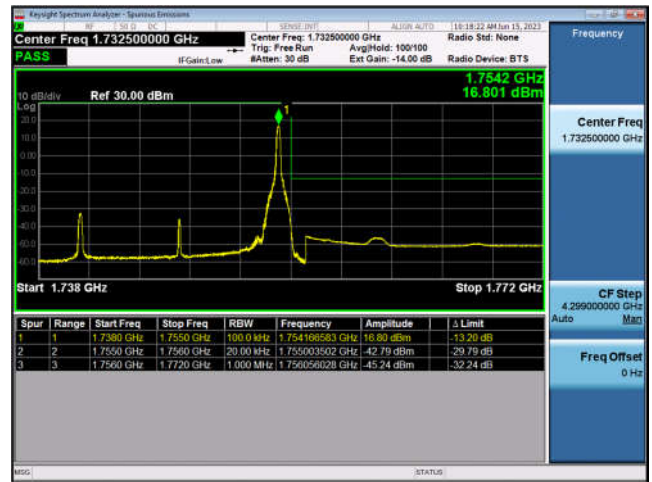

FDD4-10MHz-16QAM-HCH-50RB#0

FDD4-15MHz-QPSK-LCH-1RB#0

FDD4-15MHz-16QAM-LCH-1RB#0

FDD4-15MHz-QPSK-LCH-75RB#0

FDD4-15MHz-16QAM-LCH-75RB#0

FDD4-15MHz-QPSK-HCH-1RB#74

FDD4-15MHz-16QAM-HCH-1RB#74

FDD4-15MHz-QPSK-HCH-75RB#0