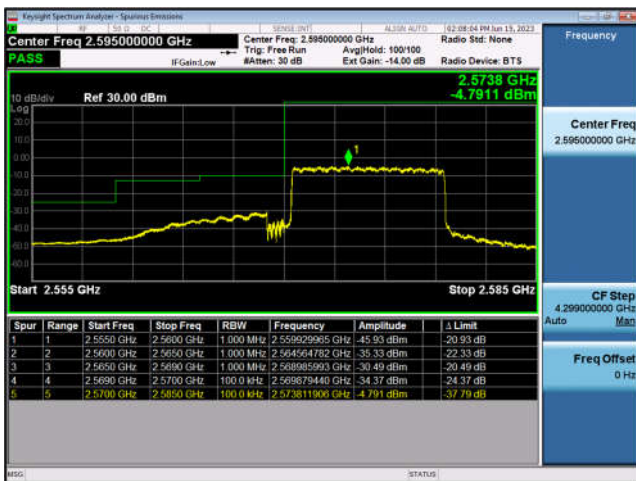

FDD38-5MHz-QPSK-HCH-25RB#0

FDD38-5MHz-16QAM-HCH-25RB#0

FDD38-10MHz-QPSK-LCH-1RB#0

FDD38-10MHz-16QAM-LCH-1RB#0

FDD38-10MHz-QPSK-LCH-50RB#0

FDD38-10MHz-16QAM-LCH-50RB#0

FDD38-10MHz-QPSK-HCH-1RB#49

FDD38-10MHz-16QAM-HCH-1RB#49