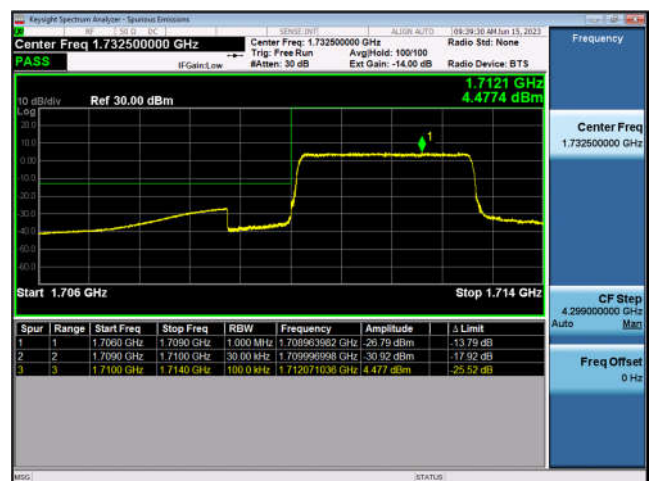

LTE Band 4:

FDD4-1.4MHz-QPSK-LCH-1RB#0

FDD4-1.4MHz-16QAM-LCH-1RB#0

FDD4-1.4MHz-QPSK-LCH-6RB#0

FDD4-1.4MHz-16QAM-LCH-6RB#0

FDD4-1.4MHz-QPSK-HCH-1RB#5

FDD4-1.4MHz-16QAM-HCH-1RB#5

FDD4-1.4MHz-QPSK-HCH-6RB#0

FDD4-1.4MHz-16QAM-HCH-6RB#0

FDD4-3MHz-QPSK-LCH-1RB#0

FDD4-3MHz-16QAM-LCH-1RB#0

FDD4-3MHz-QPSK-LCH-15RB#0

FDD4-3MHz-16QAM-LCH-15RB#0

FDD4-3MHz-QPSK-HCH-1RB#14

FDD4-3MHz-16QAM-HCH-1RB#14

FDD4-3MHz-QPSK-HCH-15RB#0