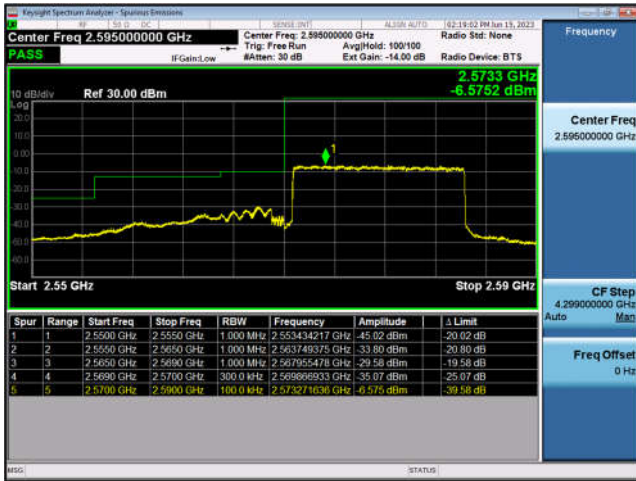

FDD38-10MHz-QPSK-HCH-50RB#0

FDD38-10MHz-16QAM-HCH-50RB#0

FDD38-15MHz-QPSK-LCH-1RB#0

FDD38-15MHz-16QAM-LCH-1RB#0

FDD38-15MHz-QPSK-LCH-75RB#0

FDD38-15MHz-16QAM-LCH-75RB#0

FDD38-15MHz-QPSK-HCH-1RB#74

FDD38-15MHz-16QAM-HCH-1RB#74