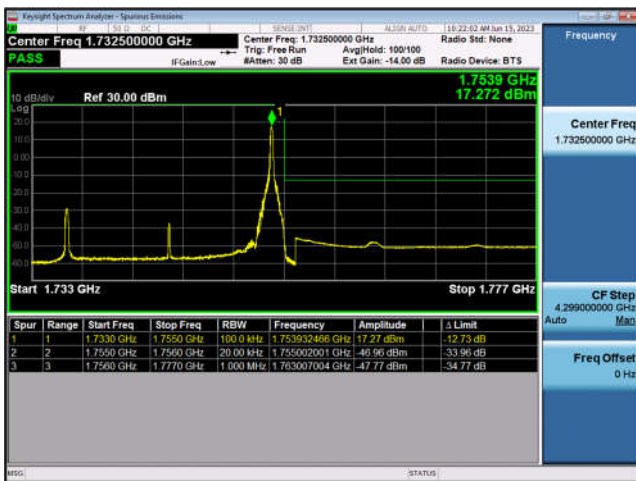

FDD4-20MHz-QPSK-HCH-1RB#99