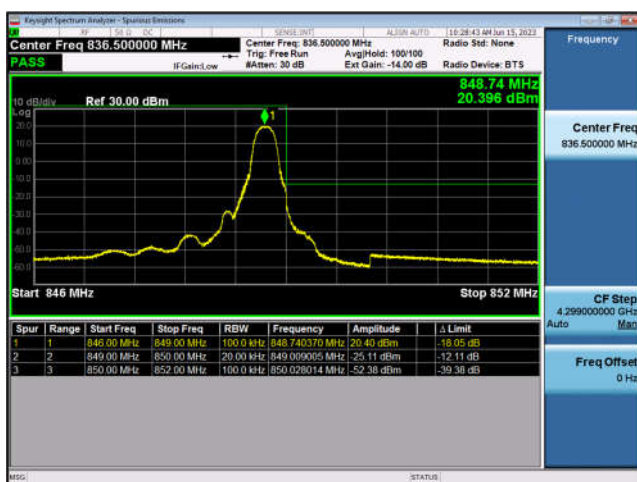

FDD4-20MHz-16QAM-HCH-100RB#0

LTE Band 5:

FDD5-1.4MHz-QPSK-LCH-1RB#0

FDD5-1.4MHz-16QAM-LCH-1RB#0

FDD5-1.4MHz-QPSK-LCH-6RB#0

FDD5-1.4MHz-16QAM-LCH-6RB#0

FDD5-1.4MHz-QPSK-HCH-1RB#5

FDD5-1.4MHz-16QAM-HCH-1RB#5