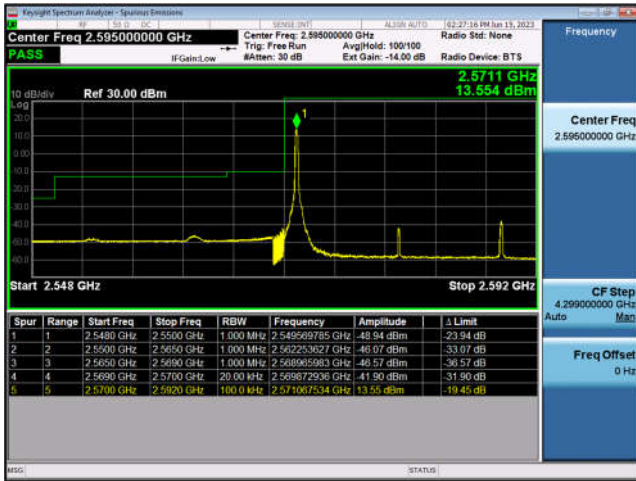

FDD38-15MHz-QPSK-HCH-75RB#0

FDD38-15MHz-16QAM-HCH-75RB#0

FDD38-20MHz-QPSK-LCH-1RB#0

FDD38-20MHz-16QAM-LCH-1RB#0

FDD38-20MHz-QPSK-LCH-100RB#0

FDD38-20MHz-16QAM-LCH-100RB#0

FDD38-20MHz-QPSK-HCH-1RB#99

FDD38-20MHz-16QAM-HCH-1RB#99