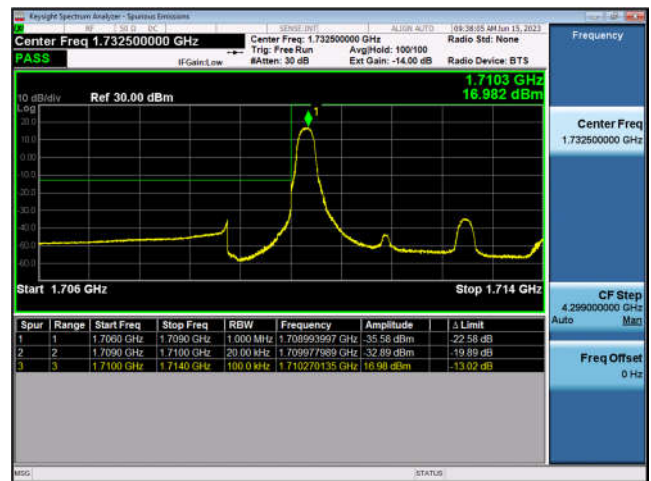

FDD4-3MHz-16QAM-LCH-1RB#0