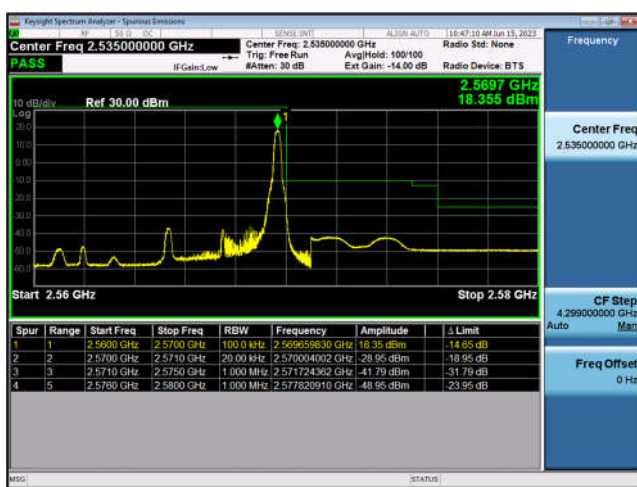

### FDD5-10MHz-16QAM-HCH-50RB#0

LTE Band 7:

FDD7-5MHz-QPSK-LCH-1RB#0

FDD7-5MHz-16QAM-LCH-1RB#0

FDD7-5MHz-QPSK-LCH-25RB#0

FDD7-5MHz-16QAM-LCH-25RB#0

FDD7-5MHz-QPSK-HCH-1RB#24

FDD7-5MHz-16QAM-HCH-1RB#24