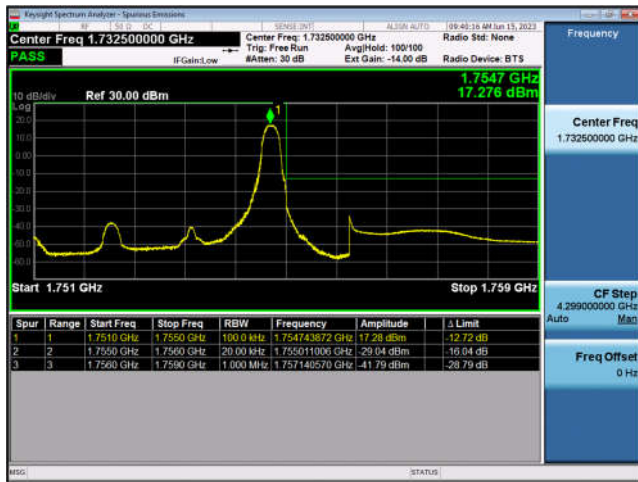

FDD4-3MHz-QPSK-HCH-1RB#14