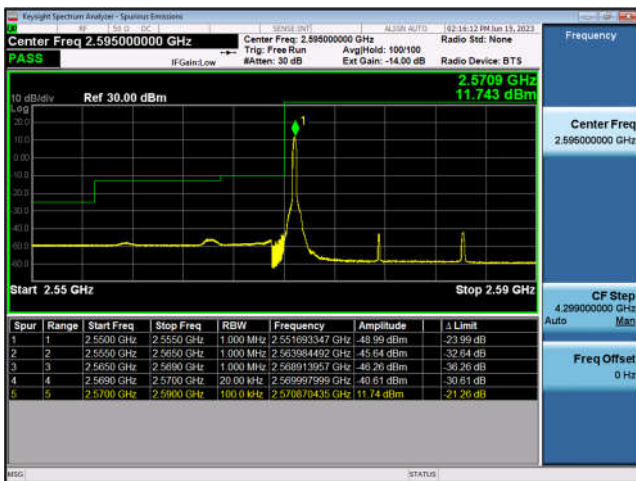

FDD38-15MHz-QPSK-LCH-1RB#0