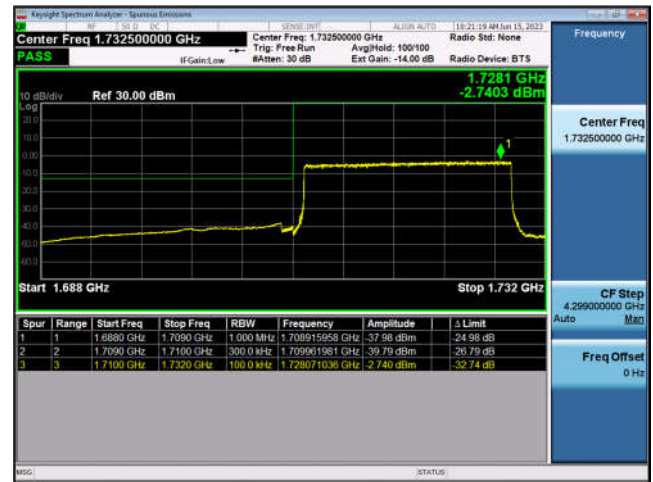

FDD4-15MHz-16QAM-HCH-75RB#0

FDD4-20MHz-QPSK-LCH-1RB#0

FDD4-20MHz-16QAM-LCH-1RB#0

FDD4-20MHz-QPSK-LCH-100RB#0

FDD4-20MHz-16QAM-LCH-100RB#0

FDD4-20MHz-QPSK-HCH-1RB#99

FDD4-20MHz-16QAM-HCH-1RB#99

FDD4-20MHz-QPSK-HCH-100RB#0

FDD4-20MHz-16QAM-HCH-100RB#0

LTE Band 5:

FDD5-1.4MHz-QPSK-LCH-1RB#0

FDD5-1.4MHz-16QAM-LCH-1RB#0

FDD5-1.4MHz-QPSK-LCH-6RB#0

FDD5-1.4MHz-16QAM-LCH-6RB#0

FDD5-1.4MHz-QPSK-HCH-1RB#5

FDD5-1.4MHz-16QAM-HCH-1RB#5