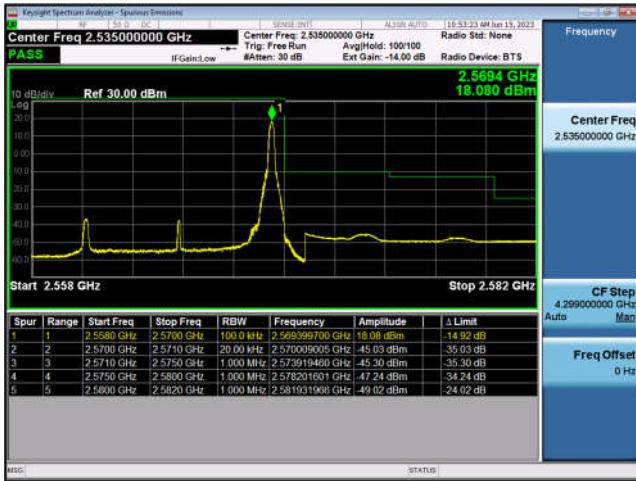

FDD7-10MHz-QPSK-HCH-1RB#49