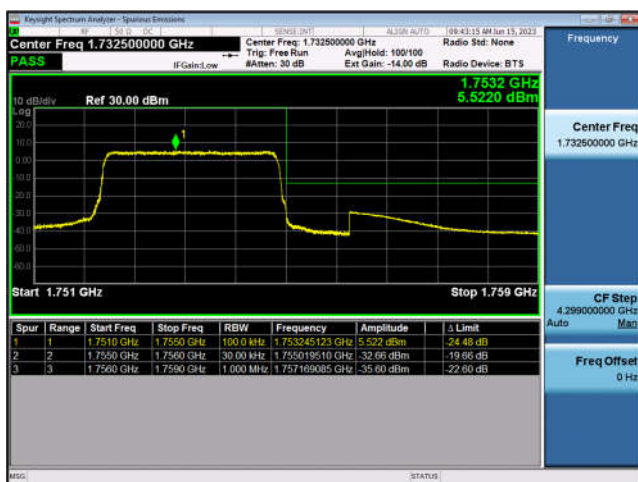

LTE Band 4:

FDD4-1.4MHz-QPSK-LCH-1RB#0

FDD4-1.4MHz-16QAM-LCH-1RB#0

FDD4-1.4MHz-QPSK-LCH-6RB#0

FDD4-1.4MHz-16QAM-LCH-6RB#0

FDD4-1.4MHz-QPSK-HCH-1RB#5

FDD4-1.4MHz-16QAM-HCH-1RB#5

FDD4-1.4MHz-QPSK-HCH-6RB#0

FDD4-1.4MHz-16QAM-HCH-6RB#0

FDD4-3MHz-QPSK-LCH-1RB#0

FDD4-3MHz-16QAM-LCH-1RB#0

FDD4-3MHz-QPSK-LCH-15RB#0

FDD4-3MHz-16QAM-LCH-15RB#0

FDD4-3MHz-QPSK-HCH-1RB#14

FDD4-3MHz-16QAM-HCH-1RB#14

FDD4-3MHz-QPSK-HCH-15RB#0