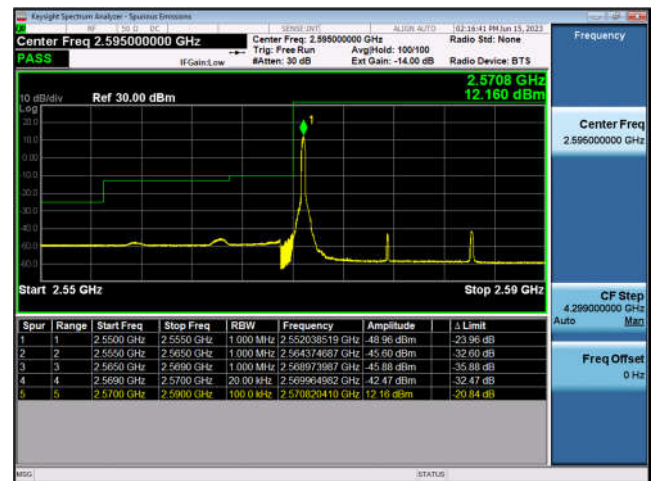

FDD38-10MHz-QPSK-HCH-50RB#0

FDD38-10MHz-16QAM-HCH-50RB#0

FDD38-15MHz-QPSK-LCH-1RB#0

FDD38-15MHz-16QAM-LCH-1RB#0

FDD38-15MHz-QPSK-LCH-75RB#0

FDD38-15MHz-16QAM-LCH-75RB#0

FDD38-15MHz-QPSK-HCH-1RB#74

FDD38-15MHz-16QAM-HCH-1RB#74