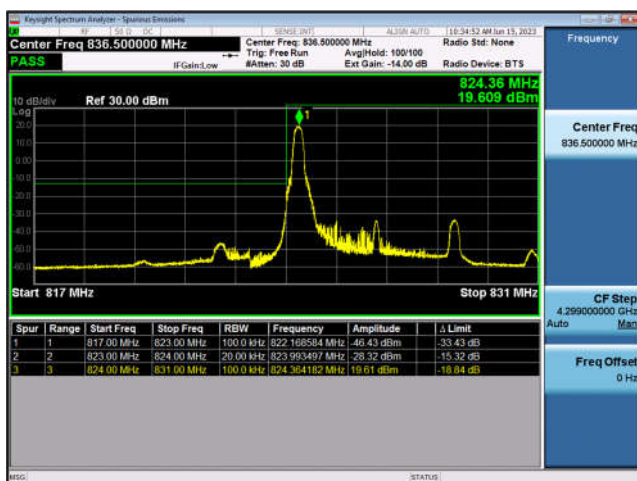

FDD5-5MHz-QPSK-LCH-1RB#0