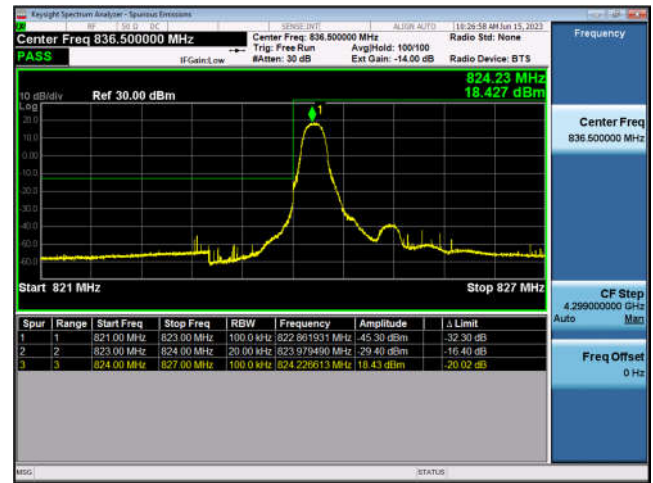

FDD4-20MHz-16QAM-HCH-100RB#0

LTE Band 5:

FDD5-1.4MHz-QPSK-LCH-1RB#0

FDD5-1.4MHz-16QAM-LCH-1RB#0

FDD5-1.4MHz-QPSK-LCH-6RB#0

FDD5-1.4MHz-16QAM-LCH-6RB#0

FDD5-1.4MHz-QPSK-HCH-1RB#5

FDD5-1.4MHz-16QAM-HCH-1RB#5