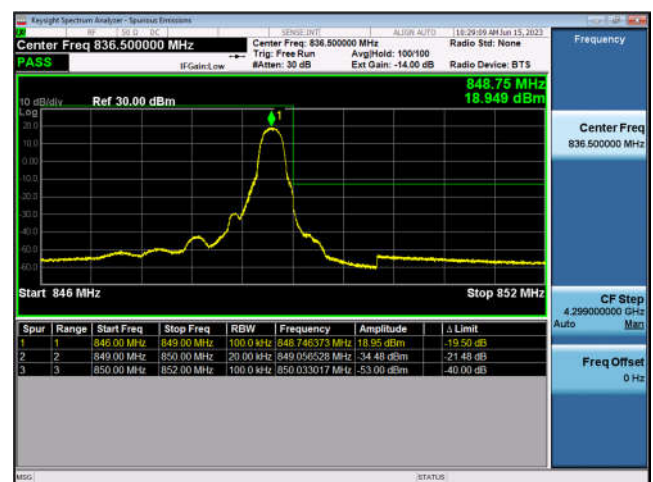

FDD4-20MHz-16QAM-HCH-100RB#0

LTE Band 5:

FDD5-1.4MHz-QPSK-LCH-1RB#0

FDD5-1.4MHz-16QAM-LCH-1RB#0

FDD5-1.4MHz-QPSK-LCH-6RB#0

FDD5-1.4MHz-16QAM-LCH-6RB#0

FDD5-1.4MHz-QPSK-HCH-1RB#5

FDD5-1.4MHz-16QAM-HCH-1RB#5