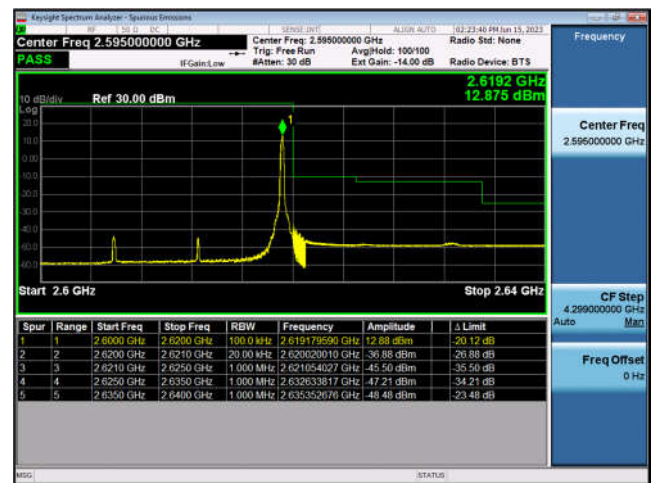

FDD38-10MHz-QPSK-HCH-50RB#0

FDD38-10MHz-16QAM-HCH-50RB#0

FDD38-15MHz-QPSK-LCH-1RB#0

FDD38-15MHz-16QAM-LCH-1RB#0

FDD38-15MHz-QPSK-LCH-75RB#0

FDD38-15MHz-16QAM-LCH-75RB#0

FDD38-15MHz-QPSK-HCH-1RB#74

FDD38-15MHz-16QAM-HCH-1RB#74