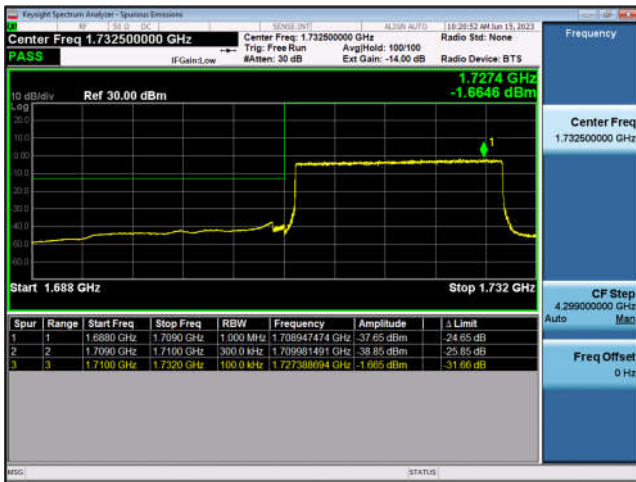

FDD4-15MHz-16QAM-HCH-75RB#0

FDD4-20MHz-QPSK-LCH-1RB#0

FDD4-20MHz-16QAM-LCH-1RB#0

FDD4-20MHz-QPSK-LCH-100RB#0

FDD4-20MHz-16QAM-LCH-100RB#0

FDD4-20MHz-QPSK-HCH-1RB#99

FDD4-20MHz-16QAM-HCH-1RB#99

FDD4-20MHz-QPSK-HCH-100RB#0

FDD4-20MHz-16QAM-HCH-100RB#0

LTE Band 5:

FDD5-1.4MHz-QPSK-LCH-1RB#0

FDD5-1.4MHz-16QAM-LCH-1RB#0

FDD5-1.4MHz-QPSK-LCH-6RB#0

FDD5-1.4MHz-16QAM-LCH-6RB#0

FDD5-1.4MHz-QPSK-HCH-1RB#5

FDD5-1.4MHz-16QAM-HCH-1RB#5