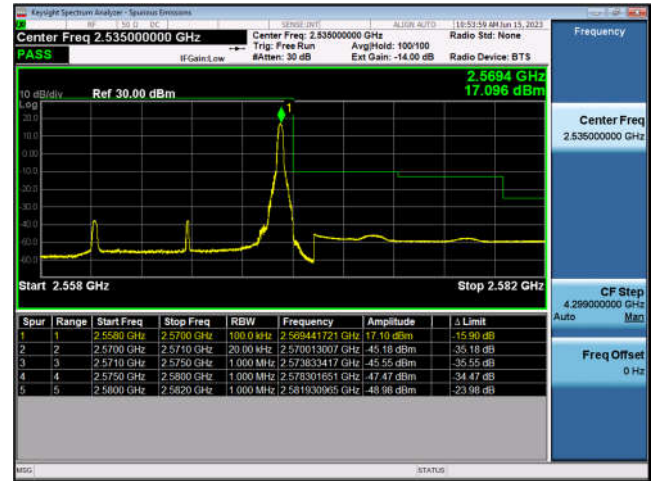

FDD7-10MHz-16QAM-HCH-1RB#49