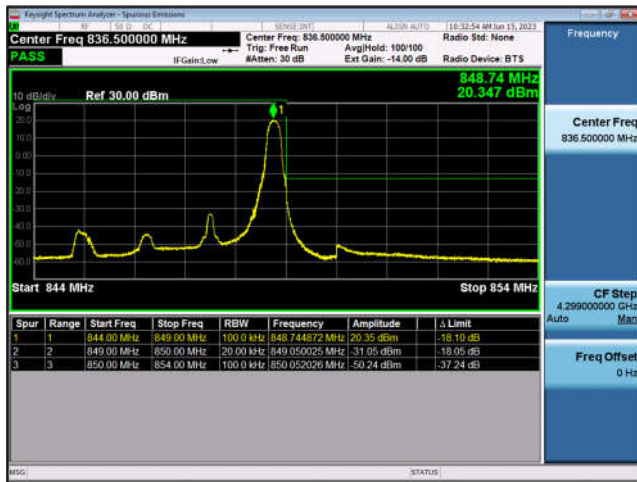

FDD5-3MHz-QPSK-HCH-1RB#14