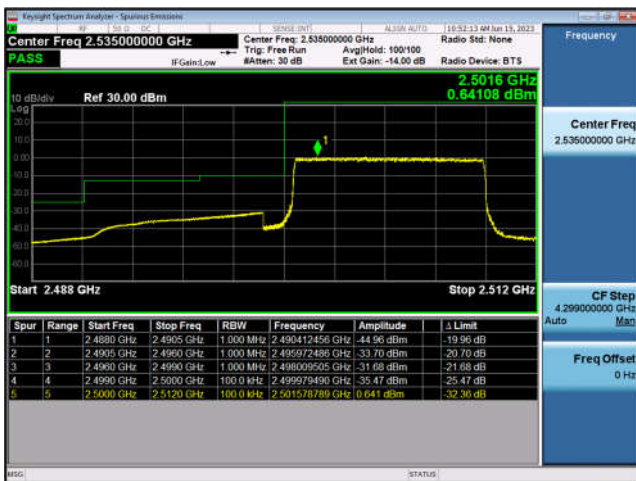

FDD7-10MHz-QPSK-LCH-50RB#0