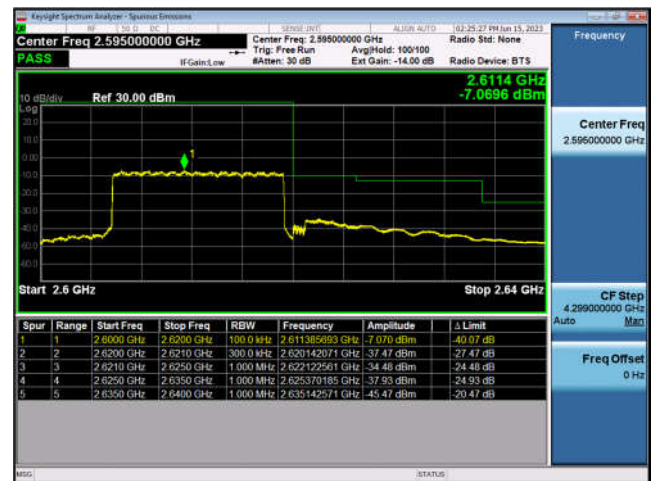

FDD38-15MHz-16QAM-HCH-75RB#0