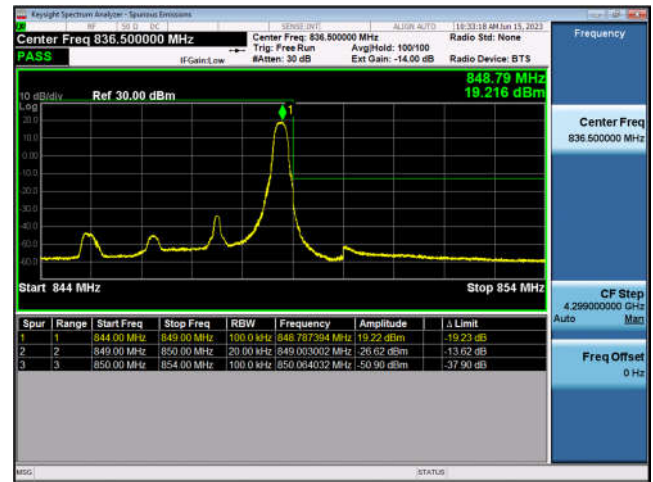

FDD5-3MHz-16QAM-HCH-1RB#14