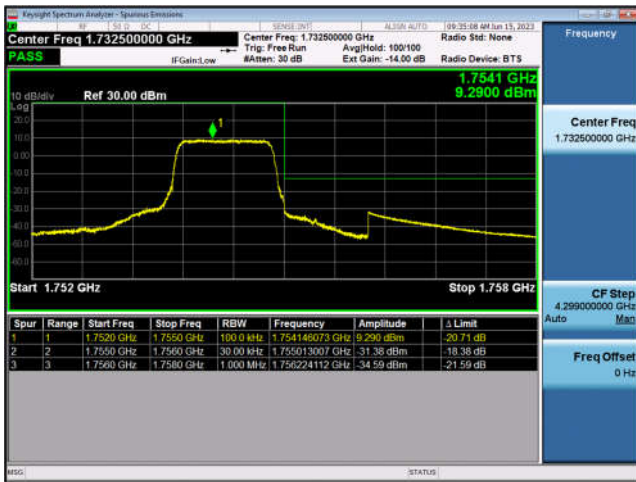

LTE Band 4:

FDD4-1.4MHz-QPSK-LCH-1RB#0

FDD4-1.4MHz-16QAM-LCH-1RB#0

FDD4-1.4MHz-QPSK-LCH-6RB#0

FDD4-1.4MHz-16QAM-LCH-6RB#0

FDD4-1.4MHz-QPSK-HCH-1RB#5

FDD4-1.4MHz-16QAM-HCH-1RB#5

FDD4-1.4MHz-QPSK-HCH-6RB#0