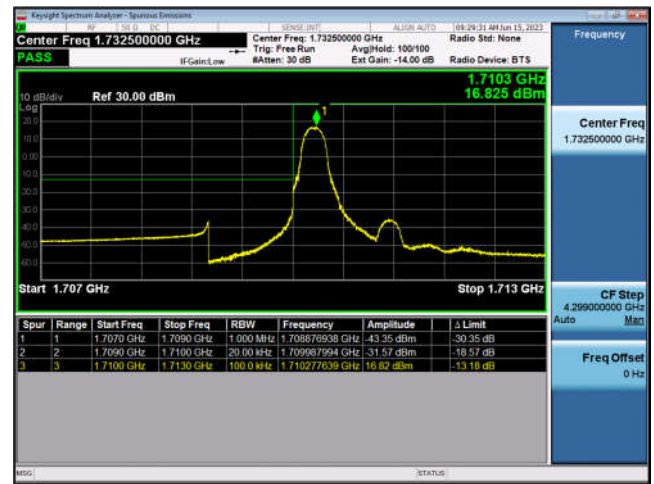

LTE Band 4:

FDD4-1.4MHz-QPSK-LCH-1RB#0

FDD4-1.4MHz-16QAM-LCH-1RB#0

FDD4-1.4MHz-QPSK-LCH-6RB#0

FDD4-1.4MHz-16QAM-LCH-6RB#0

FDD4-1.4MHz-QPSK-HCH-1RB#5

FDD4-1.4MHz-16QAM-HCH-1RB#5

FDD4-1.4MHz-QPSK-HCH-6RB#0