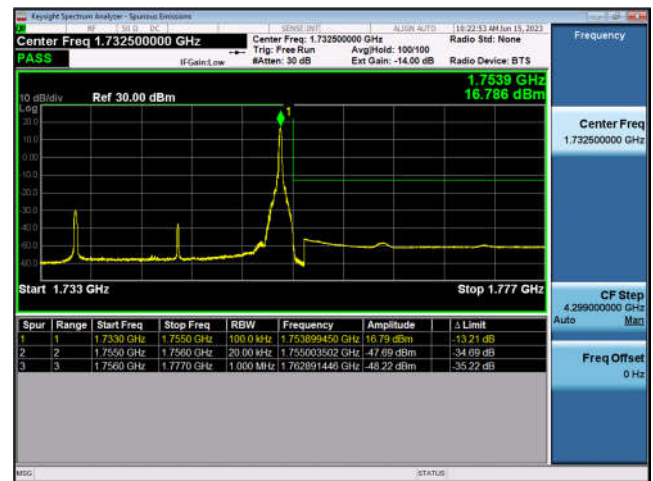

FDD4-20MHz-16QAM-HCH-1RB#99