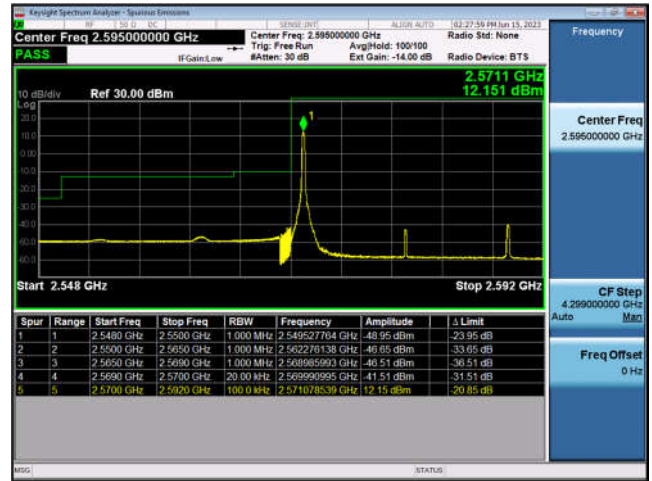

FDD38-15MHz-QPSK-HCH-75RB#0

FDD38-15MHz-16QAM-HCH-75RB#0

FDD38-20MHz-QPSK-LCH-1RB#0

FDD38-20MHz-16QAM-LCH-1RB#0

FDD38-20MHz-QPSK-LCH-100RB#0

FDD38-20MHz-16QAM-LCH-100RB#0

FDD38-20MHz-QPSK-HCH-1RB#99

FDD38-20MHz-16QAM-HCH-1RB#99