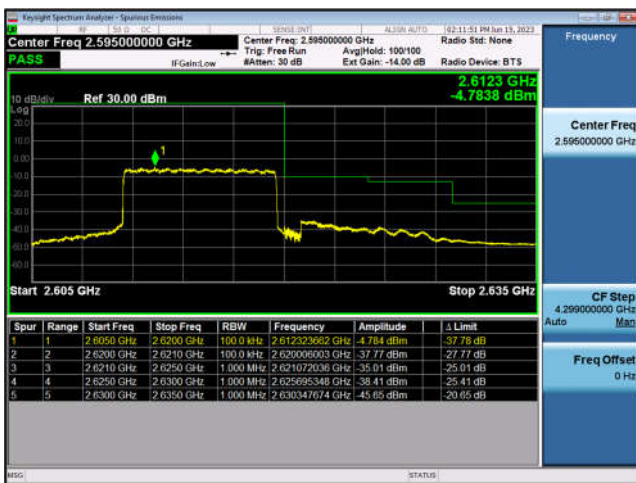

FDD38-10MHz-QPSK-HCH-50RB#0