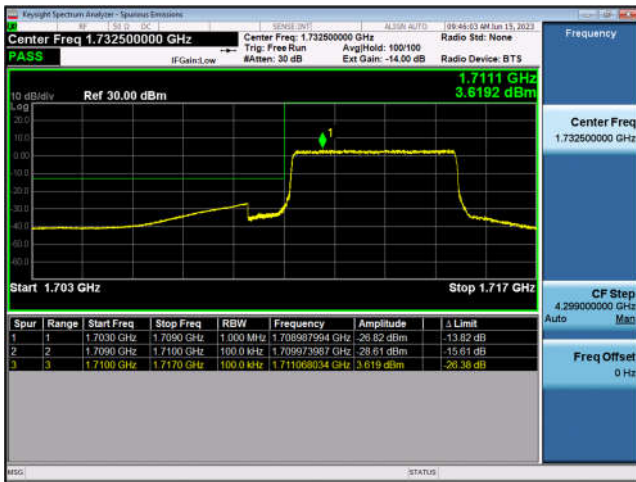

FDD4-3MHz-16QAM-HCH-15RB#0

FDD4-5MHz-QPSK-LCH-1RB#0

FDD4-5MHz-16QAM-LCH-1RB#0

FDD4-5MHz-QPSK-LCH-25RB#0

FDD4-5MHz-16QAM-LCH-25RB#0

FDD4-5MHz-QPSK-HCH-1RB#24

FDD4-5MHz-16QAM-HCH-1RB#24

FDD4-5MHz-QPSK-HCH-25RB#0