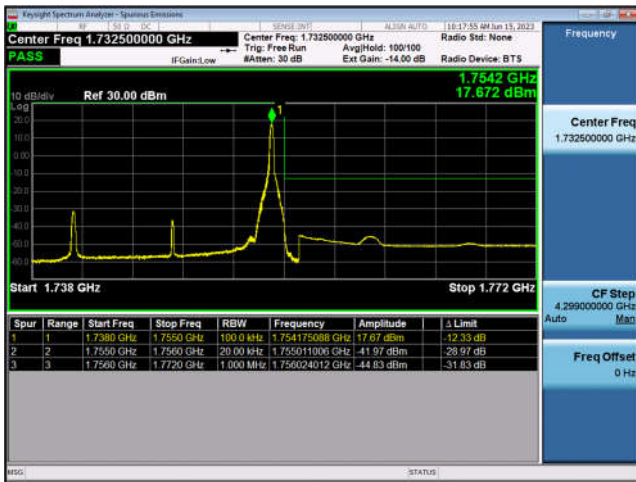

FDD4-10MHz-16QAM-HCH-50RB#0

FDD4-15MHz-QPSK-LCH-1RB#0

FDD4-15MHz-16QAM-LCH-1RB#0

FDD4-15MHz-QPSK-LCH-75RB#0

FDD4-15MHz-16QAM-LCH-75RB#0

FDD4-15MHz-QPSK-HCH-1RB#74

FDD4-15MHz-16QAM-HCH-1RB#74

FDD4-15MHz-QPSK-HCH-75RB#0