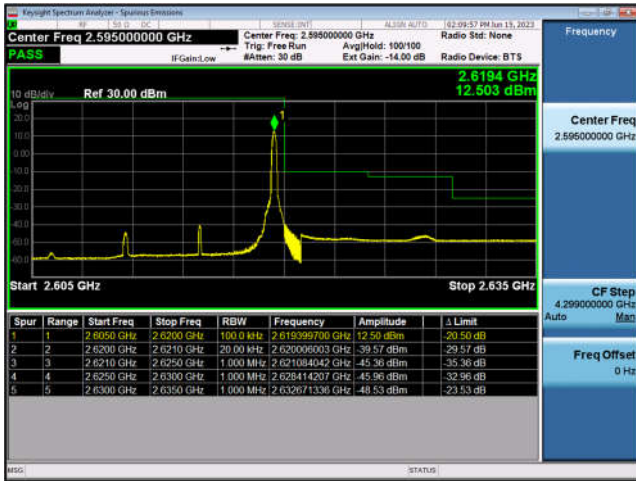

FDD38-5MHz-QPSK-HCH-25RB#0

FDD38-5MHz-16QAM-HCH-25RB#0

FDD38-10MHz-QPSK-LCH-1RB#0

FDD38-10MHz-16QAM-LCH-1RB#0

FDD38-10MHz-QPSK-LCH-50RB#0

FDD38-10MHz-16QAM-LCH-50RB#0

FDD38-10MHz-QPSK-HCH-1RB#49

FDD38-10MHz-16QAM-HCH-1RB#49