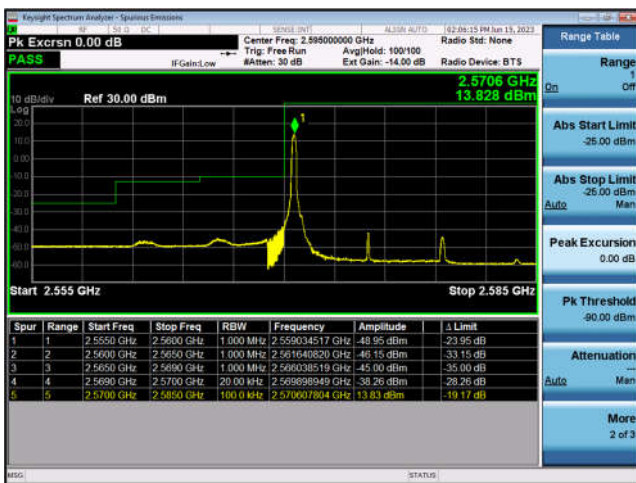

FDD38-10MHz-QPSK-LCH-1RB#0