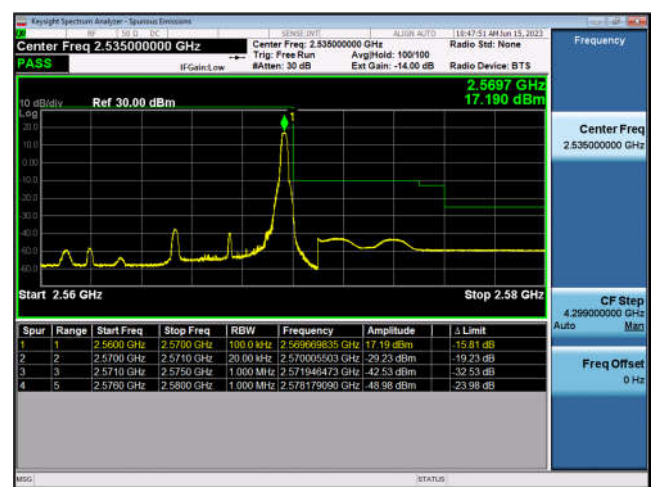

### FDD5-10MHz-16QAM-HCH-50RB#0

LTE Band 7:

FDD7-5MHz-QPSK-LCH-1RB#0

FDD7-5MHz-16QAM-LCH-1RB#0

FDD7-5MHz-QPSK-LCH-25RB#0

FDD7-5MHz-16QAM-LCH-25RB#0

FDD7-5MHz-QPSK-HCH-1RB#24

FDD7-5MHz-16QAM-HCH-1RB#24