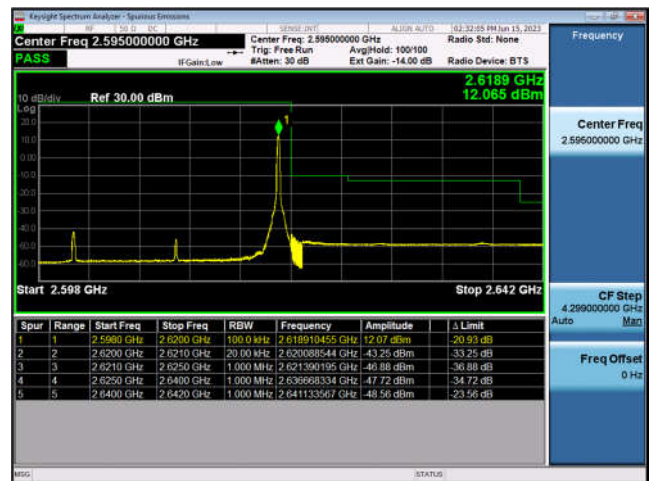

FDD38-15MHz-QPSK-HCH-75RB#0

FDD38-15MHz-16QAM-HCH-75RB#0

FDD38-20MHz-QPSK-LCH-1RB#0

FDD38-20MHz-16QAM-LCH-1RB#0

FDD38-20MHz-QPSK-LCH-100RB#0

FDD38-20MHz-16QAM-LCH-100RB#0

FDD38-20MHz-QPSK-HCH-1RB#99

FDD38-20MHz-16QAM-HCH-1RB#99