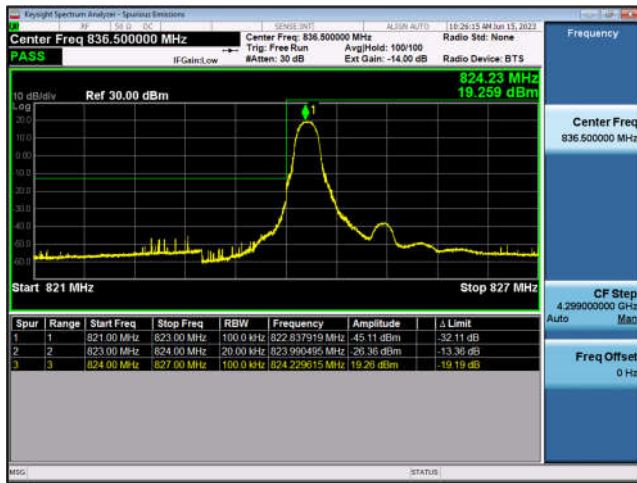

FDD4-20MHz-16QAM-HCH-100RB#0

LTE Band 5:

FDD5-1.4MHz-QPSK-LCH-1RB#0

FDD5-1.4MHz-16QAM-LCH-1RB#0

FDD5-1.4MHz-QPSK-LCH-6RB#0

FDD5-1.4MHz-16QAM-LCH-6RB#0

FDD5-1.4MHz-QPSK-HCH-1RB#5

FDD5-1.4MHz-16QAM-HCH-1RB#5