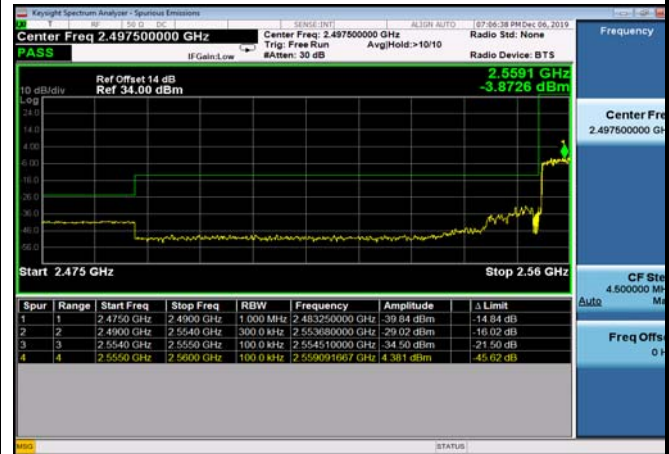

LowRange_TDD41_10MHz_2560_OneRB
_low_QPSK

LowRange_TDD41_10MHz_2560_OneRB
_low_Q16

LowRange_TDD41_10MHz_2560_fullRB
_LowQPSK

LowRange_TDD41_10MHz_2560_fullRB
_LowQ16

LowRange_TDD41_15MHz_2562.5_OneRB
_low_QPSK

LowRange_TDD41_15MHz_2562.5_OneRB
_low_Q16

LowRange_TDD41_15MHz_2562.5_fullRB
_low_QPSK

LowRange_TDD41_15MHz_2562.5_fullRB
_low_Q16

LowRange_TDD41_20MHz_2565_OneRB
_low_QPSK

LowRange_TDD41_20MHz_2565_OneRB
_low_Q16