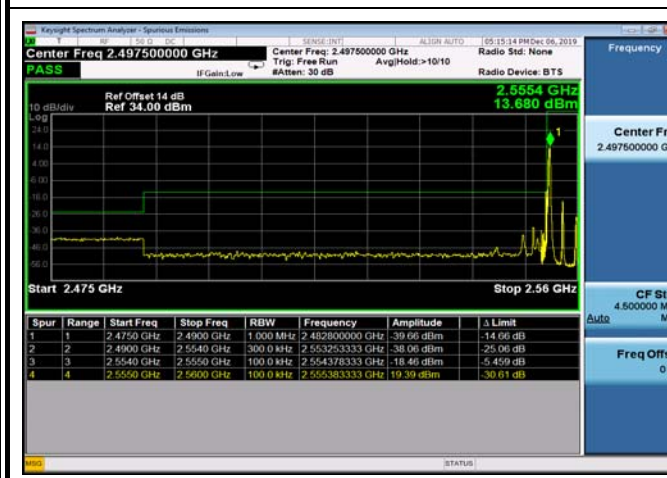

LowRange_FDD66_15MHz_1717.5_OneRB_low_Q16

LowRange_TDD41_5MHz_2557.5_OneRB
_low_QPSK

LowRange_TDD41_5MHz_2557.5_OneRB
_low_Q16

LowRange_TDD41_5MHz_2557.5_fullRB
_LowQPSK

LowRange_TDD41_5MHz_2557.5_fullRB
_LowQ16

LowRange_TDD41_10MHz_2560_OneRB
_low_QPSK

LowRange_TDD41_10MHz_2560_OneRB
_low_Q16

LowRange_TDD41_10MHz_2560_fullRB
_LowQPSK

LowRange_TDD41_10MHz_2560_fullRB
_LowQ16

LowRange_TDD41_15MHz_2562.5_OneRB
_low_QPSK