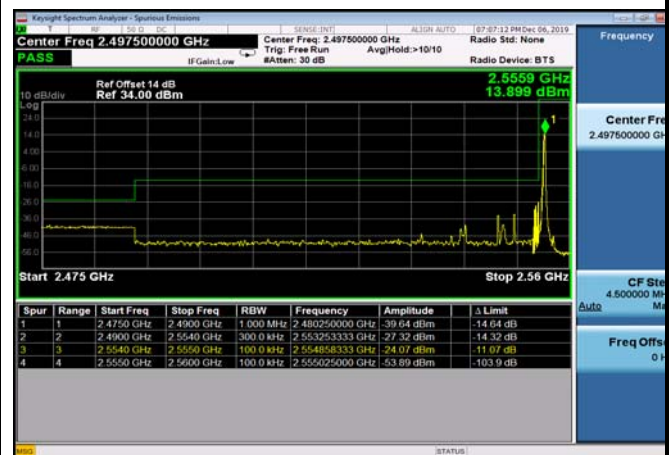

LowRange_TDD41_10MHz_2560_OneRB
_low_QPSK

LowRange_TDD41_10MHz_2560_OneRB
_low_Q16

LowRange_TDD41_10MHz_2560_fullRB
_LowQPSK

LowRange_TDD41_10MHz_2560_fullRB
_LowQ16

LowRange_TDD41_15MHz_2562.5_OneRB
_low_QPSK

LowRange_TDD41_15MHz_2562.5_OneRB
_low_Q16

LowRange_TDD41_15MHz_2562.5_fullRB
_low_QPSK

LowRange_TDD41_15MHz_2562.5_fullRB
_low_Q16

LowRange_TDD41_20MHz_2565_OneRB
_low_QPSK

LowRange_TDD41_20MHz_2565_OneRB
_low_Q16