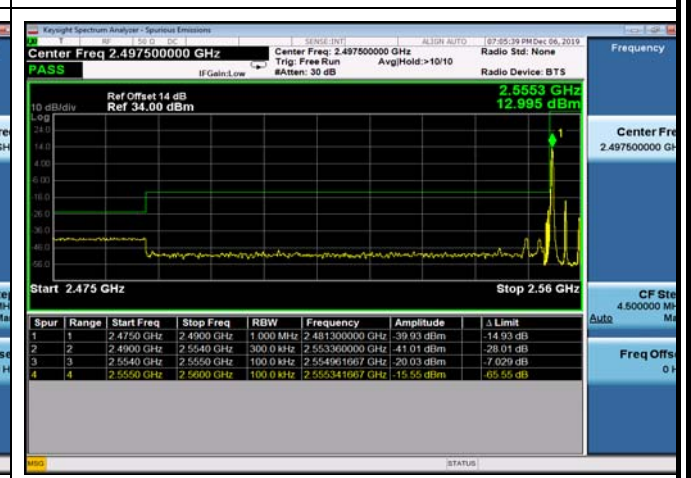

LowRange_FDD66_15MHz_1717.5_OneRB_low_Q16

LowRange_TDD41_5MHz_2557.5_OneRB
_low_QPSK

LowRange_TDD41_5MHz_2557.5_OneRB
_low_Q16

LowRange_TDD41_5MHz_2557.5_fullRB
_LowQPSK

LowRange_TDD41_5MHz_2557.5_fullRB
_LowQ16

LowRange_TDD41_10MHz_2560_OneRB
_low_QPSK

LowRange_TDD41_10MHz_2560_OneRB
_low_Q16

LowRange_TDD41_10MHz_2560_fullRB
_LowQPSK

LowRange_TDD41_10MHz_2560_fullRB
_LowQ16

LowRange_TDD41_15MHz_2562.5_OneRB
_low_QPSK