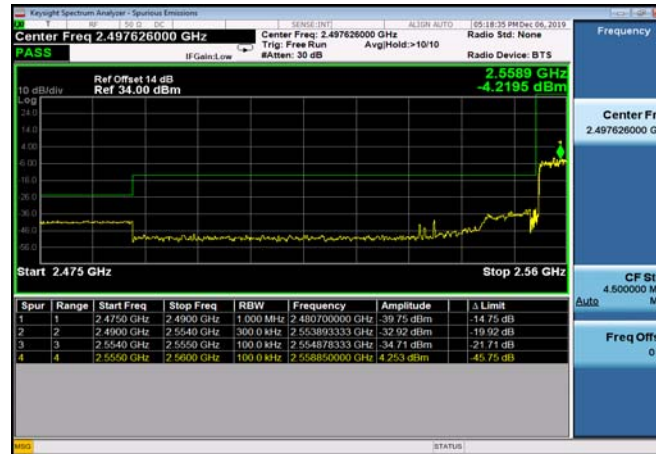

LowRange_TDD41_10MHz_2560_OneRB
_low_QPSK

LowRange_TDD41_10MHz_2560_OneRB
_low_Q16

LowRange_TDD41_10MHz_2560_fullRB
_LowQPSK

LowRange_TDD41_10MHz_2560_fullRB
_LowQ16

LowRange_TDD41_15MHz_2562.5_OneRB
_low_QPSK

LowRange_TDD41_15MHz_2562.5_OneRB
_low_Q16

LowRange_TDD41_15MHz_2562.5_fullRB
_low_QPSK

LowRange_TDD41_15MHz_2562.5_fullRB
_low_Q16

LowRange_TDD41_20MHz_2565_OneRB
_low_QPSK

LowRange_TDD41_20MHz_2565_OneRB
_low_Q16