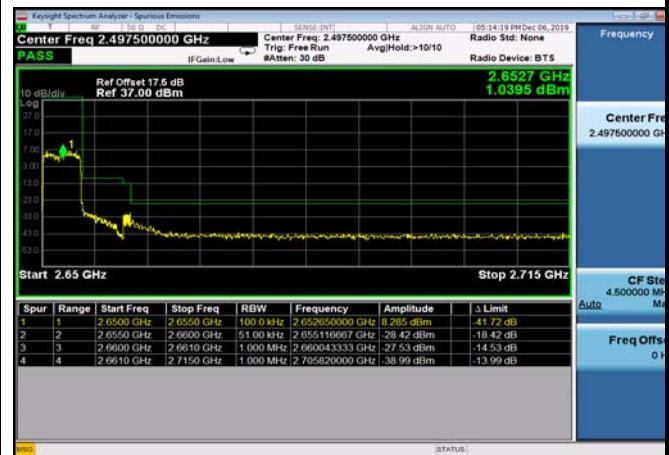

HighRange_TDD41_5MHz_2652.5_fullIRB_HighQ16