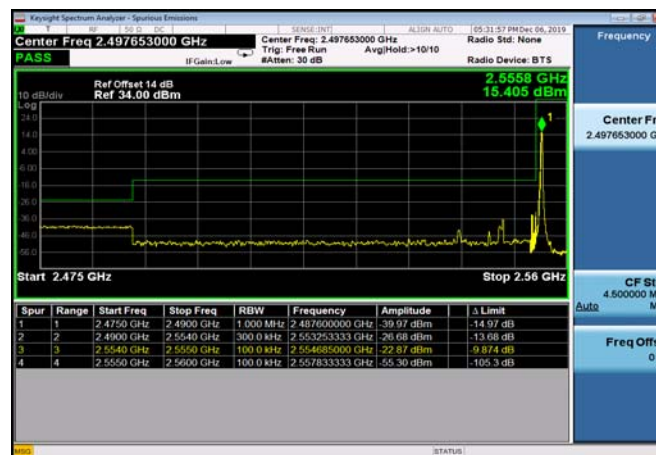

LowRange_TDD41_10MHz_2560_OneRB
_low_QPSK

LowRange_TDD41_10MHz_2560_OneRB
_low_Q16

LowRange_TDD41_10MHz_2560_fullRB
_LowQPSK

LowRange_TDD41_10MHz_2560_fullRB
_LowQ16

LowRange_TDD41_15MHz_2562.5_OneRB
_low_QPSK

LowRange_TDD41_15MHz_2562.5_OneRB
_low_Q16

LowRange_TDD41_15MHz_2562.5_fullRB
_low_QPSK

LowRange_TDD41_15MHz_2562.5_fullRB
_low_Q16

LowRange_TDD41_20MHz_2565_OneRB
_low_QPSK

LowRange_TDD41_20MHz_2565_OneRB
_low_Q16