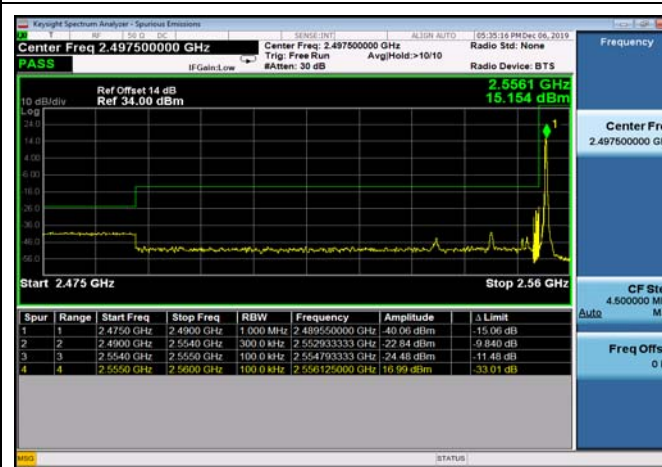

LowRange_TDD41_15MHz_2562.5_OneRB
_low_Q16

LowRange_TDD41_15MHz_2562.5_fullRB
_low_QPSK

LowRange_TDD41_15MHz_2562.5_fullRB
_low_Q16

LowRange_TDD41_20MHz_2565_OneRB
_low_QPSK

LowRange_TDD41_20MHz_2565_OneRB
_low_Q16