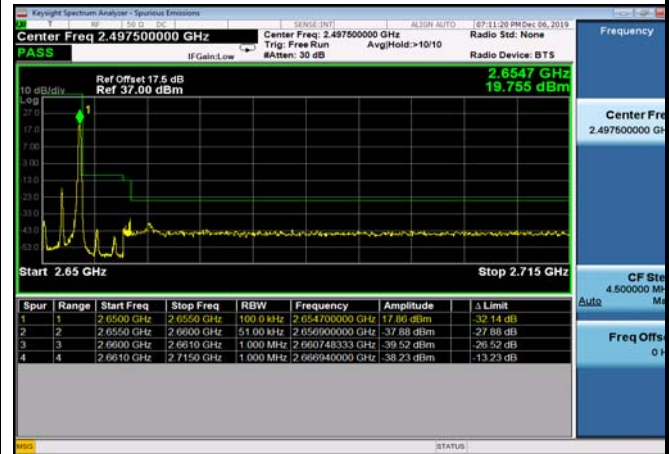

LowRange_TDD41_20MHz_2565_fullIRB
_LowQPSK

LowRange_TDD41_20MHz_2565_fullIRB
_LowQ16

HighRange_TDD41_5MHz_2652.5_OneRB_high_QPSK

HighRange_TDD41_5MHz_2652.5_OneRB_high_Q16

HighRange_TDD41_5MHz_2652.5_fullIRB_HighQPSK