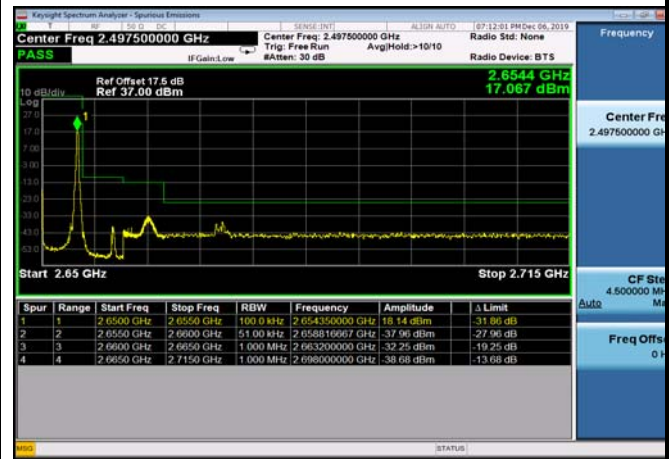

HighRange_TDD41_10MHz_2650_OneRB_high_Q16