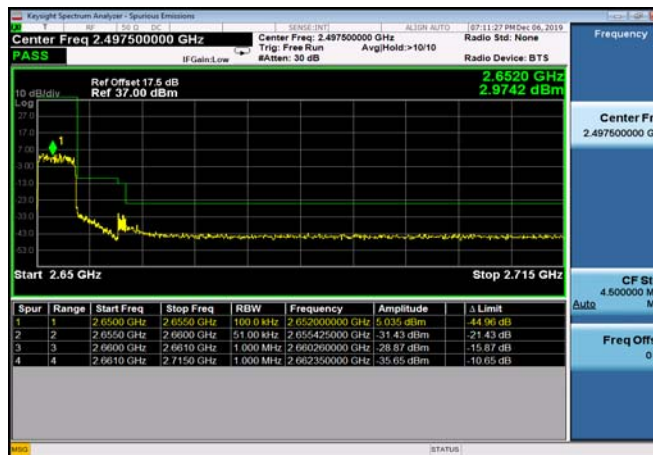

LowRange_TDD41_20MHz_2565_fullIRB
_LowQPSK

LowRange_TDD41_20MHz_2565_fullIRB
_LowQ16

HighRange_TDD41_5MHz_2652.5_OneRB_high_QPSK

HighRange_TDD41_5MHz_2652.5_OneRB_high_Q16

HighRange_TDD41_5MHz_2652.5_fullIRB_HighQPSK