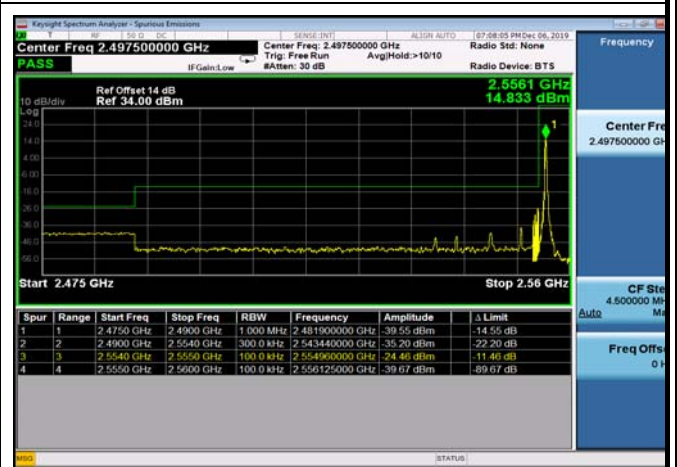

LowRange_TDD41_15MHz_2562.5_OneRB
_low_Q16

LowRange_TDD41_15MHz_2562.5_fullRB
_low_QPSK

LowRange_TDD41_15MHz_2562.5_fullRB
_low_Q16

LowRange_TDD41_20MHz_2565_OneRB
_low_QPSK

LowRange_TDD41_20MHz_2565_OneRB
_low_Q16