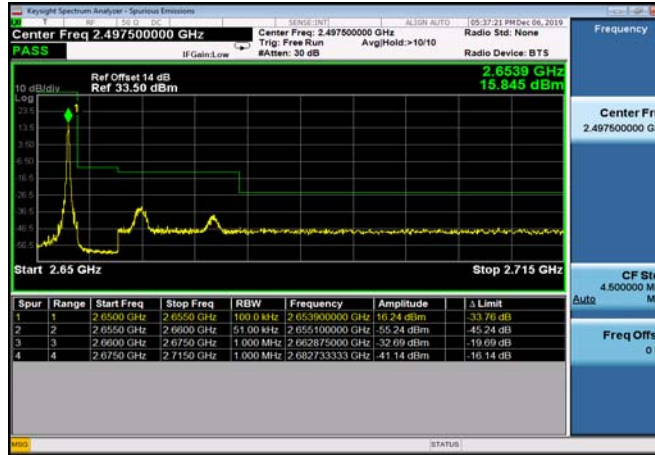

HighRange_TDD41_20MHz_2645_OneRB_high_Q16

HighRange_TDD41_20MHz_2645_fullIRB_HighQPSK

HighRange_TDD41_20MHz_2645_fullIRB_HighQ16

**END OF REPORT **