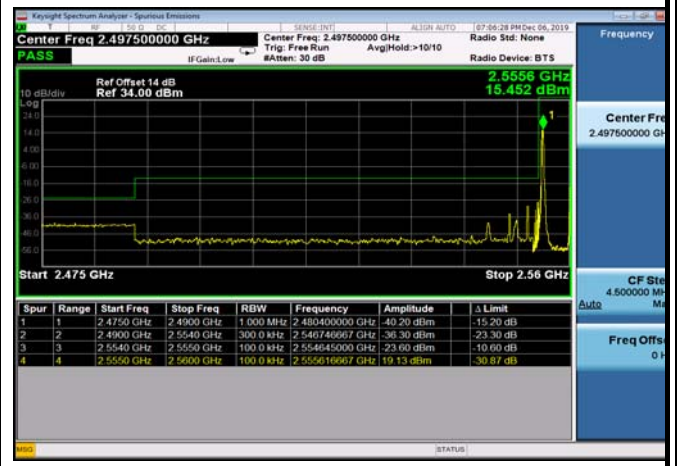

LowRange_TDD41_10MHz_2560_OneRB
_low_Q16