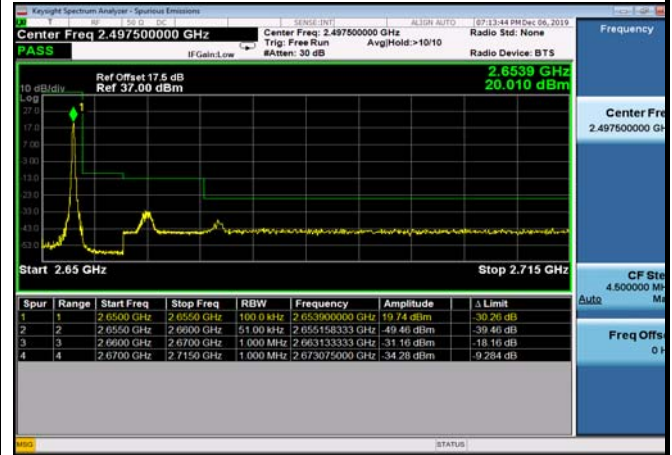

HighRange_TDD41_15MHz_2647.5_OneRB_high_QPSK

HighRange_TDD41_15MHz_2647.5_OneRB_high_Q16

HighRange_TDD41_15MHz_2647.5_fullRB_high_QPSK

HighRange_TDD41_15MHz_2647.5_fullRB_high_Q16

HighRange_TDD41_20MHz_2645_OneRB_high_QPSK

HighRange_TDD41_20MHz_2645_OneRB_high_Q16

HighRange_TDD41_20MHz_2645_fullIRB_HighQPSK

HighRange_TDD41_20MHz_2645_fullIRB_HighQ16

**END OF REPORT **