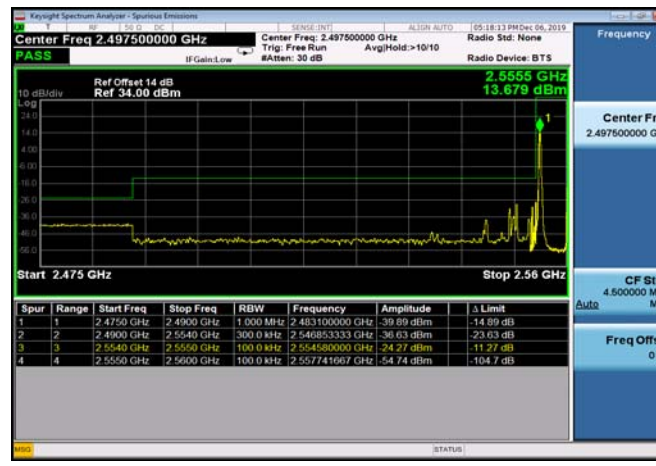

LowRange_FDD66_15MHz_1717.5_OneRB_low_Q16

LowRange_TDD41_5MHz_2557.5_OneRB
_low_QPSK

LowRange_TDD41_5MHz_2557.5_OneRB
_low_Q16

LowRange_TDD41_5MHz_2557.5_fullRB
_LowQPSK

LowRange_TDD41_5MHz_2557.5_fullRB
_LowQ16

LowRange_TDD41_10MHz_2560_OneRB
_low_QPSK

LowRange_TDD41_10MHz_2560_OneRB
_low_Q16

LowRange_TDD41_10MHz_2560_fullRB
_LowQPSK

LowRange_TDD41_10MHz_2560_fullRB
_LowQ16

LowRange_TDD41_15MHz_2562.5_OneRB
_low_QPSK