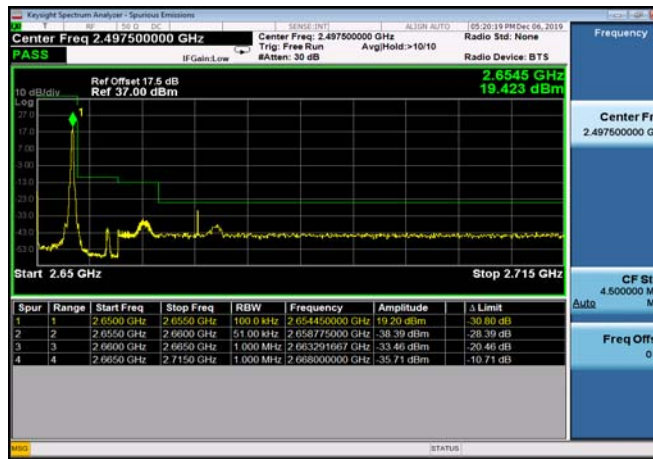

HighRange_TDD41_10MHz_2650_OneRB_high_QPSK