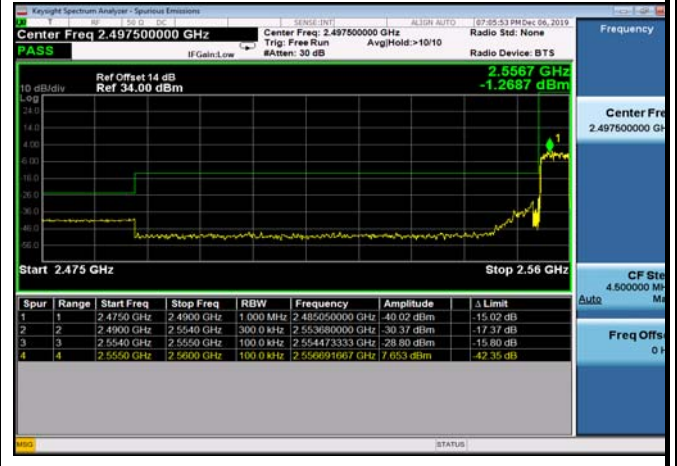

LowRange_FDD66_15MHz_1717.5_OneRB_low_Q16

LowRange_TDD41_5MHz_2557.5_OneRB
_low_QPSK

LowRange_TDD41_5MHz_2557.5_OneRB
_low_Q16

LowRange_TDD41_5MHz_2557.5_fullRB
_LowQPSK

LowRange_TDD41_5MHz_2557.5_fullRB
_LowQ16

LowRange_TDD41_10MHz_2560_OneRB
_low_QPSK

LowRange_TDD41_10MHz_2560_OneRB
_low_Q16

LowRange_TDD41_10MHz_2560_fullRB
_LowQPSK

LowRange_TDD41_10MHz_2560_fullRB
_LowQ16

LowRange_TDD41_15MHz_2562.5_OneRB
_low_QPSK