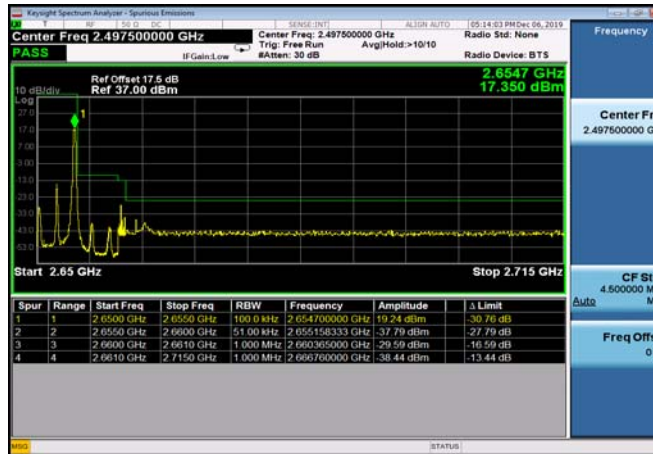

LowRange_TDD41_20MHz_2565_fullIRB
_LowQPSK

LowRange_TDD41_20MHz_2565_fullIRB
_LowQ16

HighRange_TDD41_5MHz_2652.5_OneRB_high_QPSK

HighRange_TDD41_5MHz_2652.5_OneRB_high_Q16

HighRange_TDD41_5MHz_2652.5_fullIRB_HighQPSK