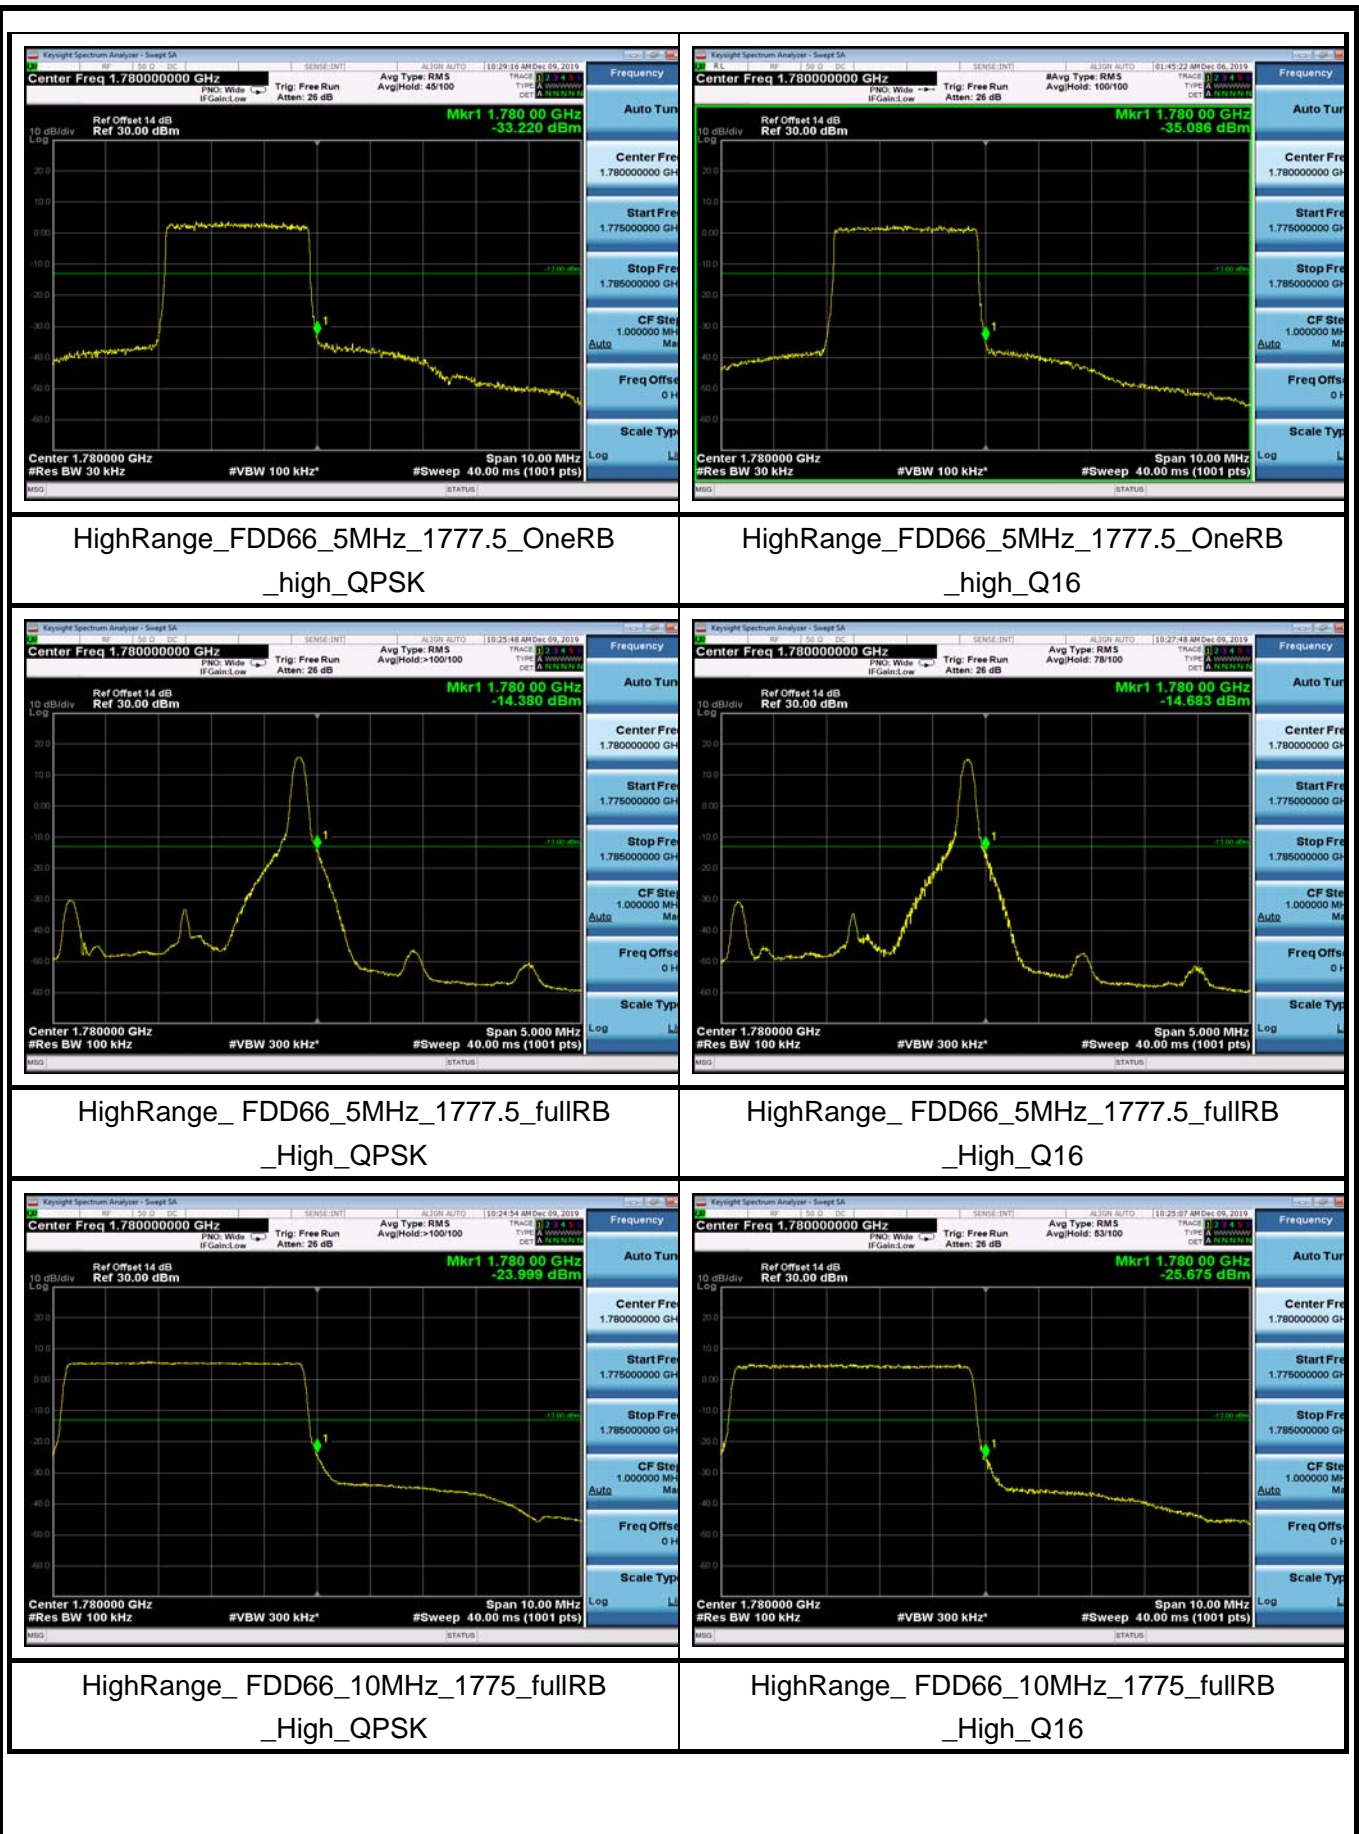

LowRange_FDD66_10MHz_1715_OneRB_low_QPSK

LowRange_FDD66_10MHz_1715_OneRB_low_Q16

LowRange_FDD66_10MHz_1715_fullRB_Low_QPSK

LowRange_FDD66_10MHz_1715_fullRB_Low_Q16

LowRange_FDD66_15MHz_1717.5_OneRB_low_QPSK

LowRange_FDD66_15MHz_1717.5_OneRB_low_Q16

LowRange_TDD41_5MHz_2557.5_OneRB
_low_QPSK

LowRange_TDD41_5MHz_2557.5_OneRB
_low_Q16

LowRange_TDD41_5MHz_2557.5_fullRB
_LowQPSK

LowRange_TDD41_5MHz_2557.5_fullRB
_LowQ16

LowRange_TDD41_10MHz_2560_OneRB
_low_QPSK

LowRange_TDD41_10MHz_2560_OneRB
_low_Q16

LowRange_TDD41_10MHz_2560_fullRB
_LowQPSK

LowRange_TDD41_10MHz_2560_fullRB
_LowQ16

LowRange_TDD41_15MHz_2562.5_OneRB
_low_QPSK