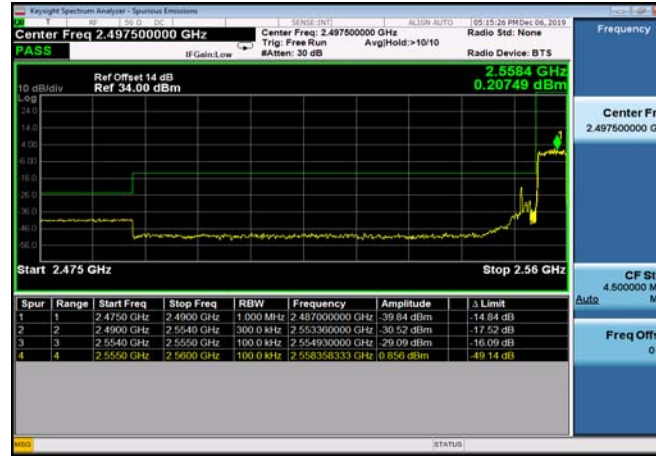

LowRange_FDD66_15MHz_1717.5_OneRB_low_Q16

LowRange_TDD41_5MHz_2557.5_OneRB
_low_QPSK

LowRange_TDD41_5MHz_2557.5_OneRB
_low_Q16

LowRange_TDD41_5MHz_2557.5_fullRB
_LowQPSK

LowRange_TDD41_5MHz_2557.5_fullRB
_LowQ16

LowRange_TDD41_10MHz_2560_OneRB
_low_QPSK

LowRange_TDD41_10MHz_2560_OneRB
_low_Q16

LowRange_TDD41_10MHz_2560_fullRB
_LowQPSK

LowRange_TDD41_10MHz_2560_fullRB
_LowQ16

LowRange_TDD41_15MHz_2562.5_OneRB
_low_QPSK