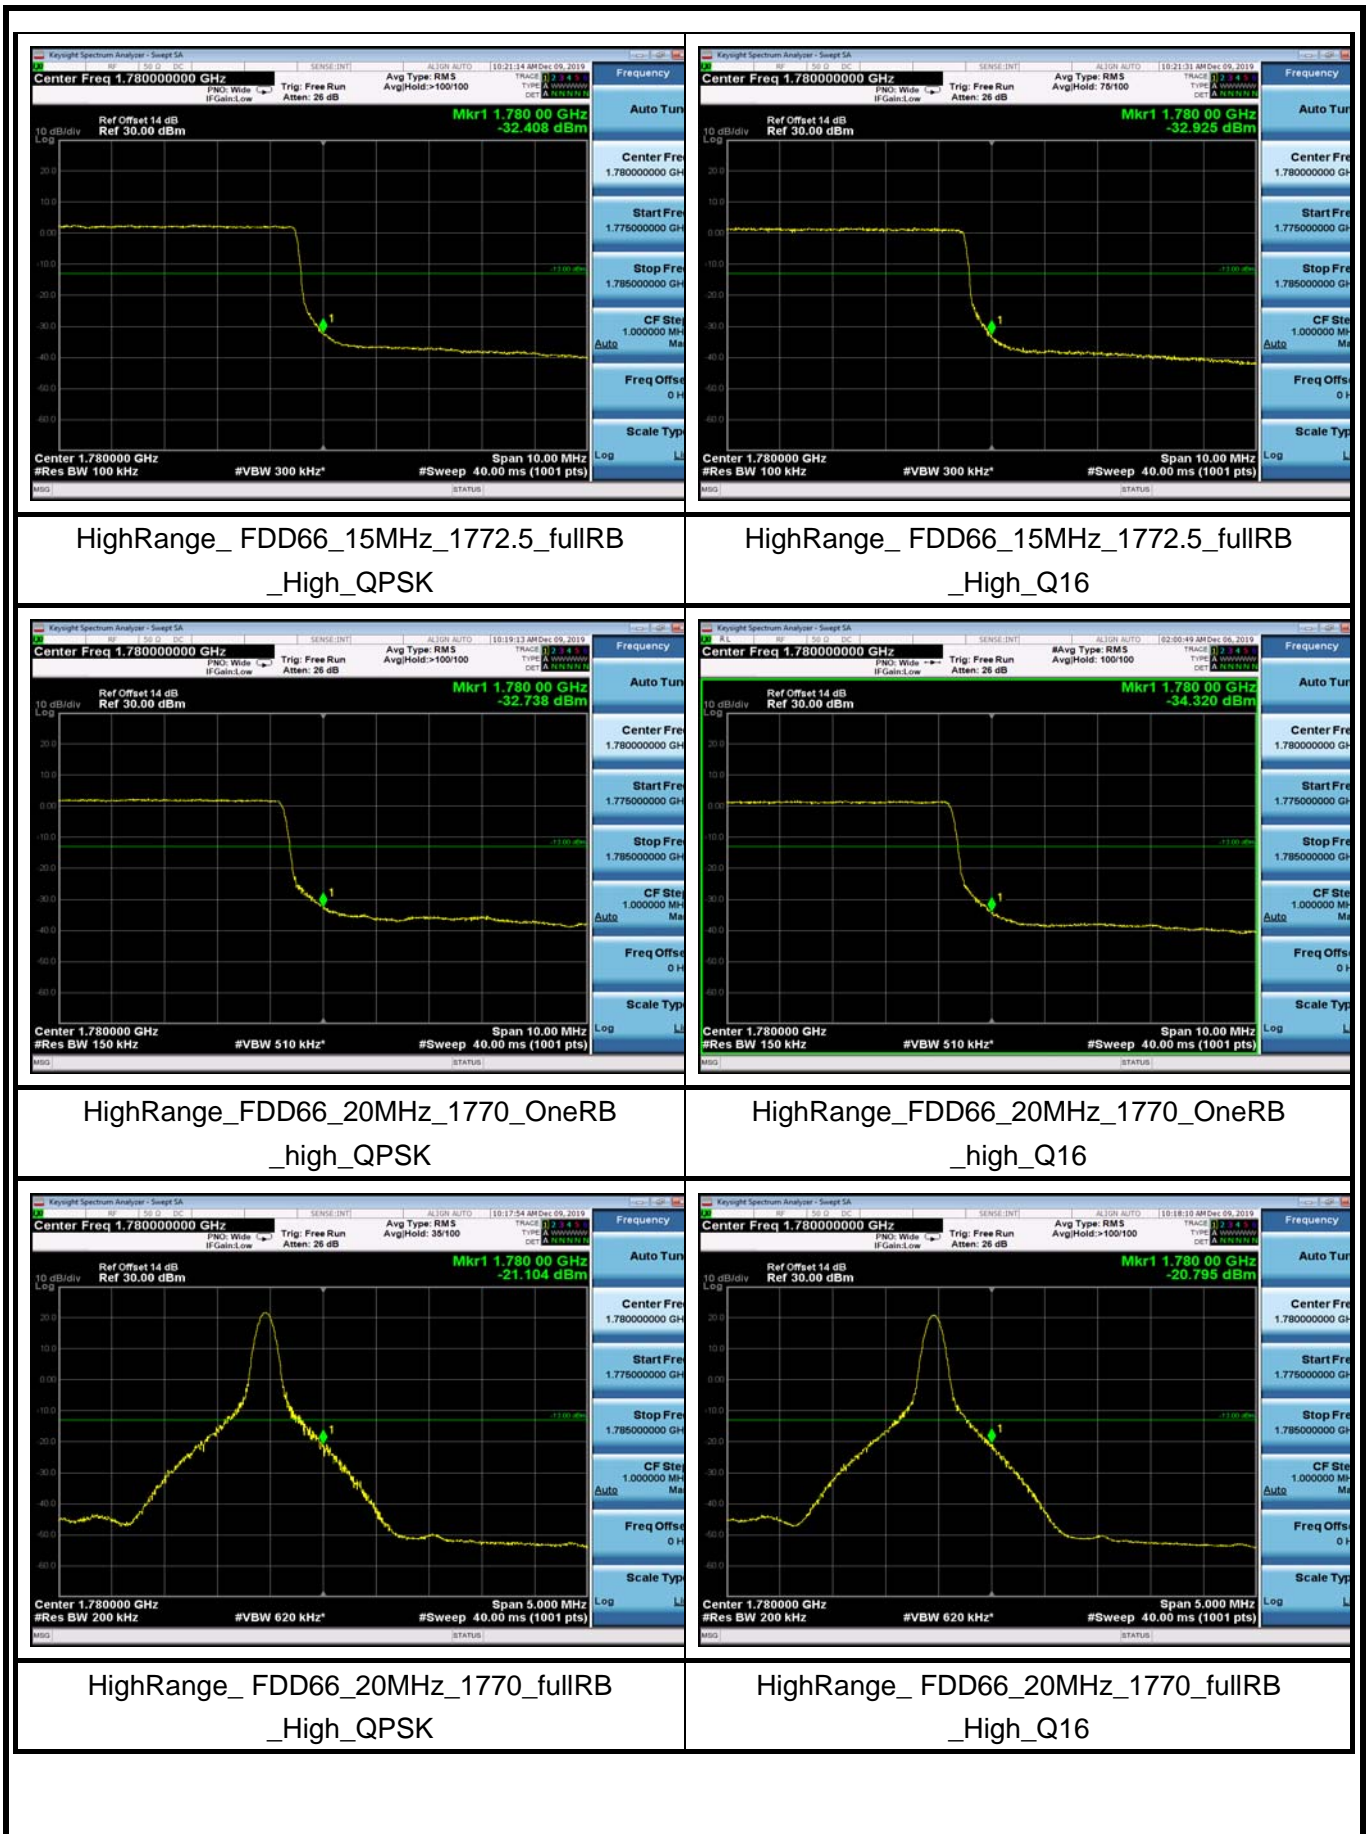

LowRange_FDD66_10MHz_1715_OneRB_low_QPSK

LowRange_FDD66_10MHz_1715_OneRB_low_Q16

LowRange_FDD66_10MHz_1715_fullRB_Low_QPSK

LowRange_FDD66_10MHz_1715_fullRB_Low_Q16

LowRange_FDD66_15MHz_1717.5_OneRB_low_QPSK

LowRange_FDD66_15MHz_1717.5_OneRB_low_Q16

LowRange_TDD41_5MHz_2557.5_OneRB
_low_QPSK

LowRange_TDD41_5MHz_2557.5_OneRB
_low_Q16

LowRange_TDD41_5MHz_2557.5_fullRB
_LowQPSK

LowRange_TDD41_5MHz_2557.5_fullRB
_LowQ16

LowRange_TDD41_10MHz_2560_OneRB
_low_QPSK

LowRange_TDD41_10MHz_2560_OneRB
_low_Q16

LowRange_TDD41_10MHz_2560_fullRB
_LowQPSK

LowRange_TDD41_10MHz_2560_fullRB
_LowQ16

LowRange_TDD41_15MHz_2562.5_OneRB
_low_QPSK