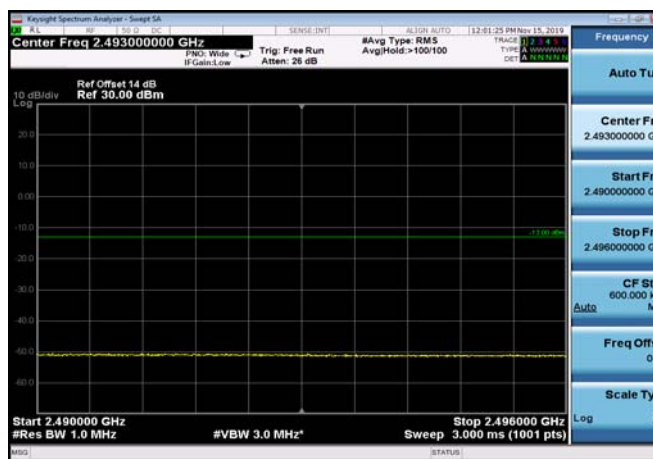

FDD07_5MHz_2567.5_QPSK_fullIRB_ExtraBands_Range_2490~2496

FDD07_5MHz_2567.5_QPSK_fullIRB_ExtraBands_Range_2575~2576