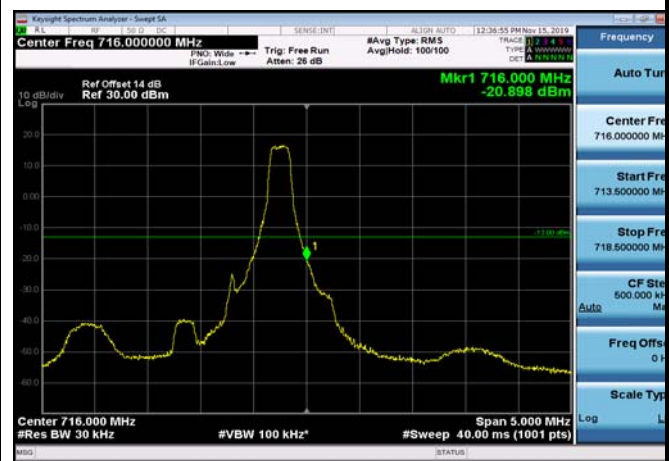

HighRange_FDD12_1.4MHz_715.3_OneRB_high_Q16

HighRange_FDD12_1.4MHz_715.3_fullRB
_High_Q16