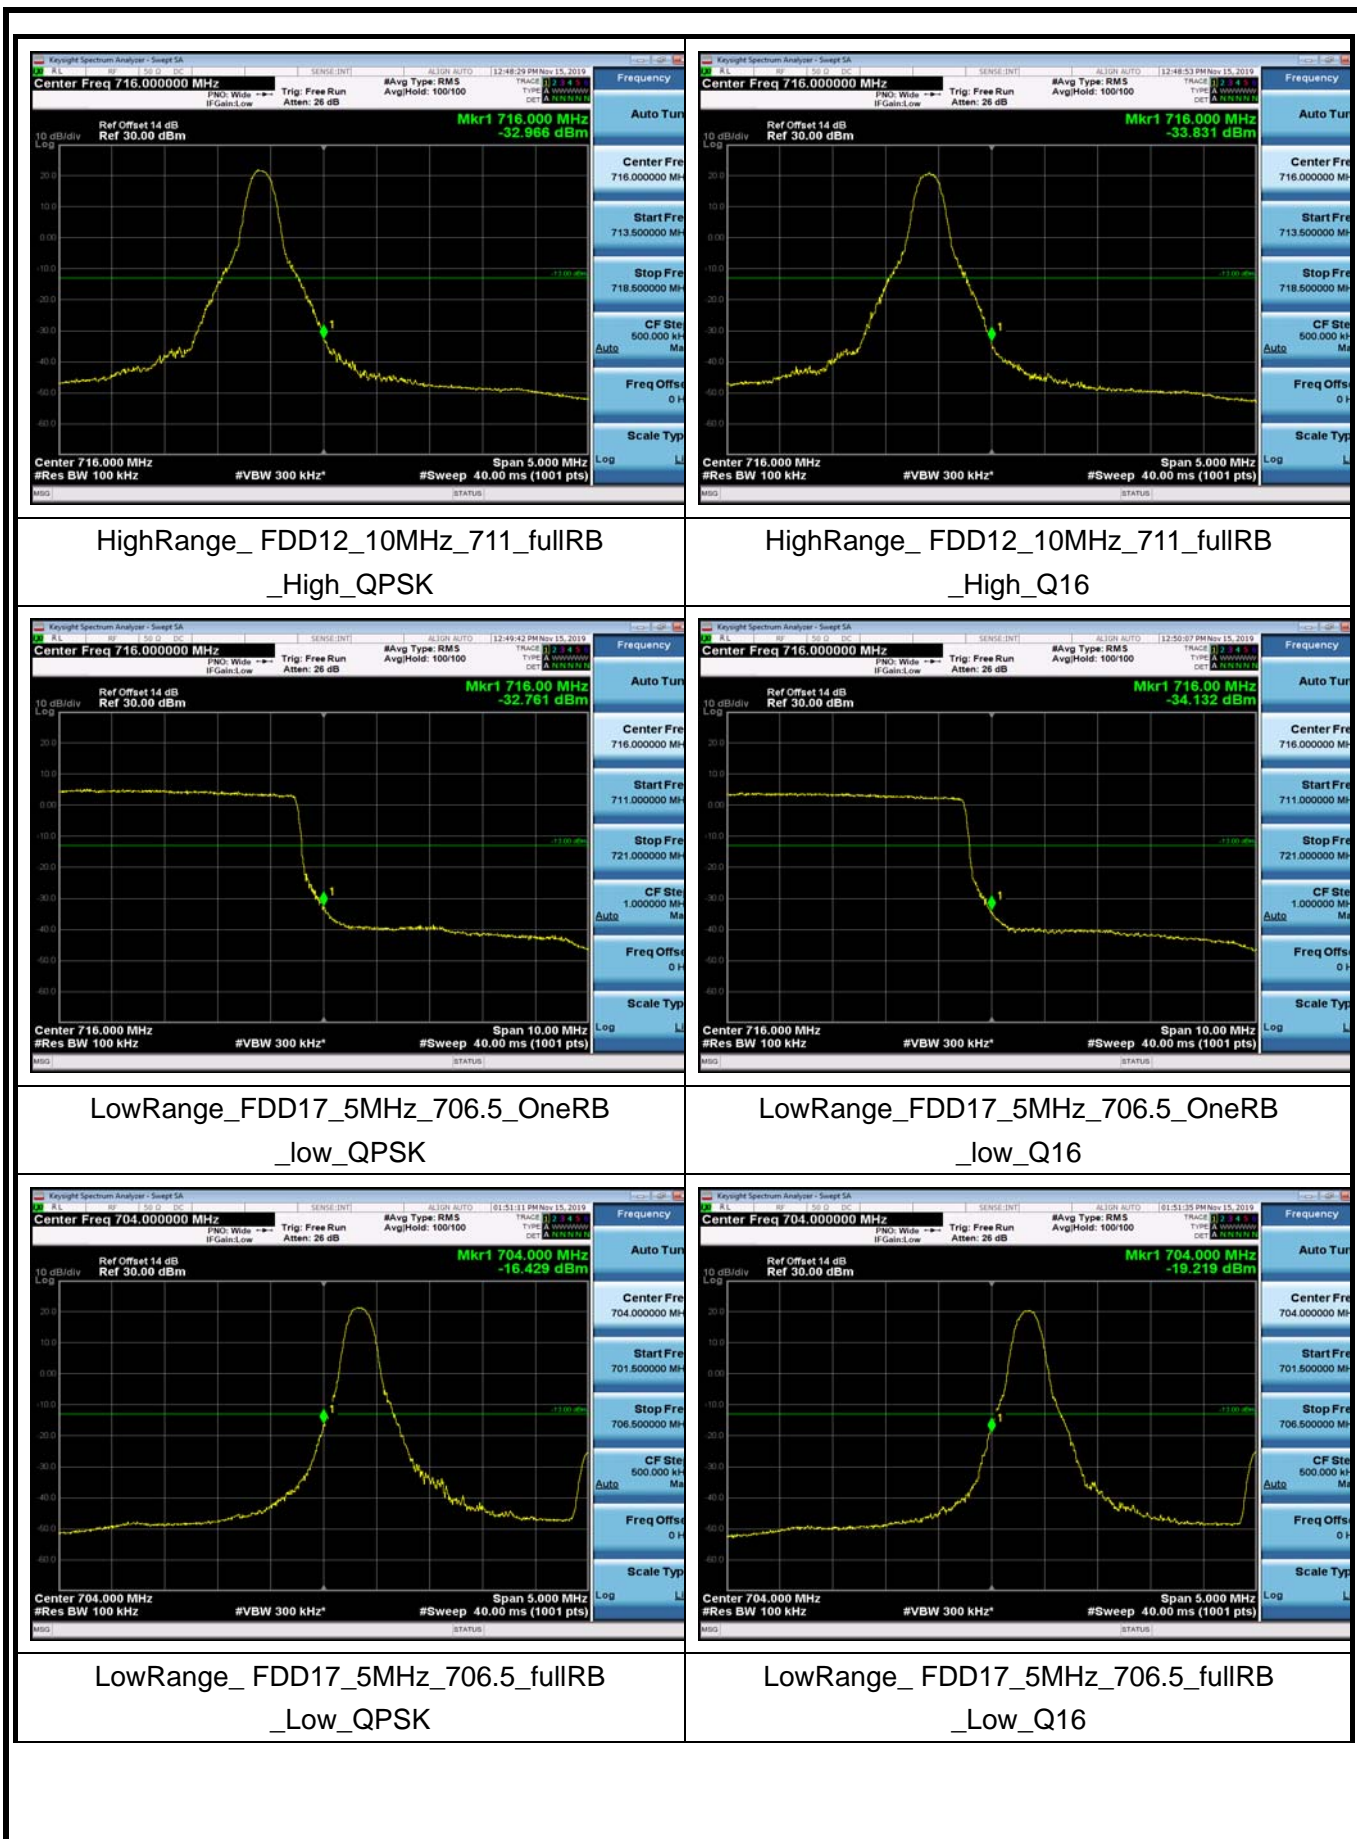

HighRange_FDD12_5MHz_713.5_fullRB_High_QPSK

HighRange_FDD12_5MHz_713.5_fullRB_High_Q16

HighRange_FDD12_10MHz_711_OneRB_high_QPSK

HighRange_FDD12_10MHz_711_OneRB_high_Q16

LowRange_FDD17_10MHz_709_OneRB_low_QPSK