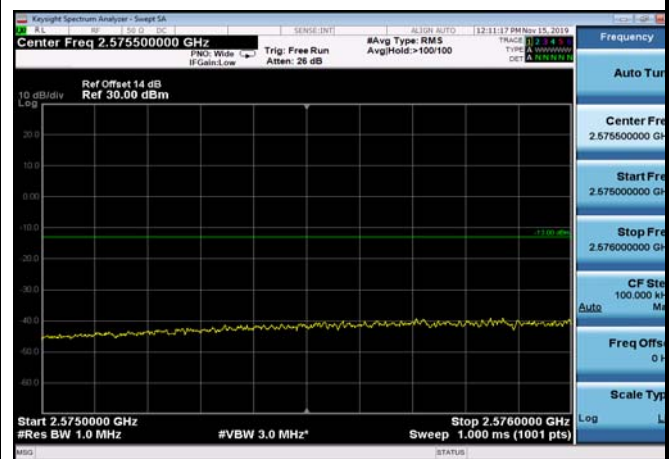

FDD07_15MHz_2562.5_Q16_OneRB_high
_ExtraBands_Range_2575~2576

FDD07_15MHz_2562.5_QPSK_OneRB_low
_ExtraBands_Range_2475~2490