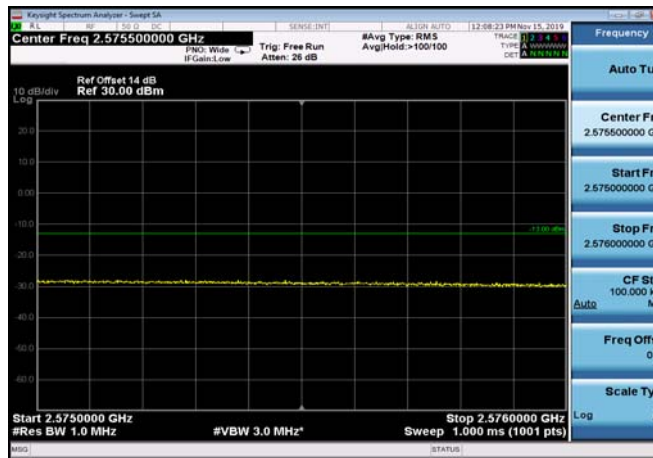

FDD07_10MHz_2565_QPSK_fullIRB_ExtraBan
ds_Range_2575~2576

HighRange_FDD07_15MHz_2562.5_OneRB
_high_QPSK