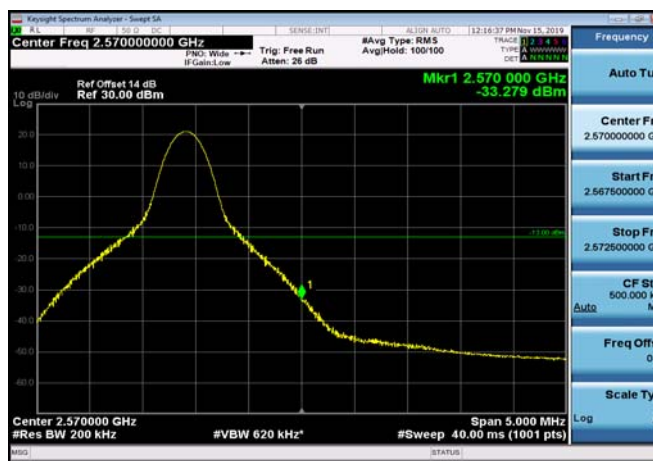

FDD07_20MHz_2560_Q16_OneRB_high
_ExtraBands_Range_2570~2575