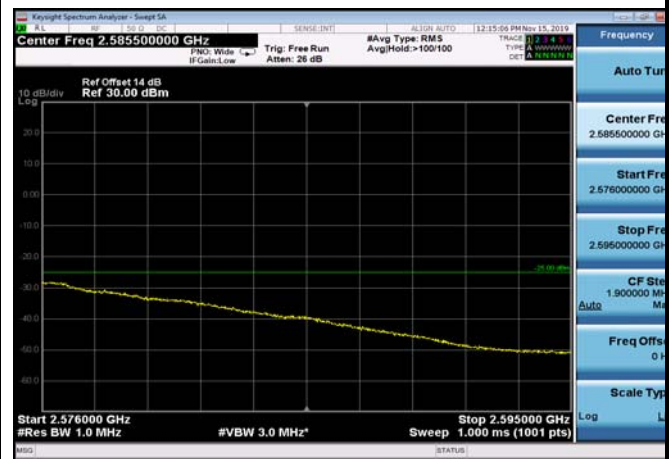

FDD07_15MHz_2562.5_QPSK_fullIRB
_ExtraBands_Range_2570~2575

FDD07_15MHz_2562.5_QPSK_fullIRB
_ExtraBands_Range_2575~2576

FDD07_15MHz_2562.5_QPSK_fullIRB
_ExtraBands_Range_2576~2595

HighRange_FDD07_20MHz_2560_OneRB
_high_QPSK