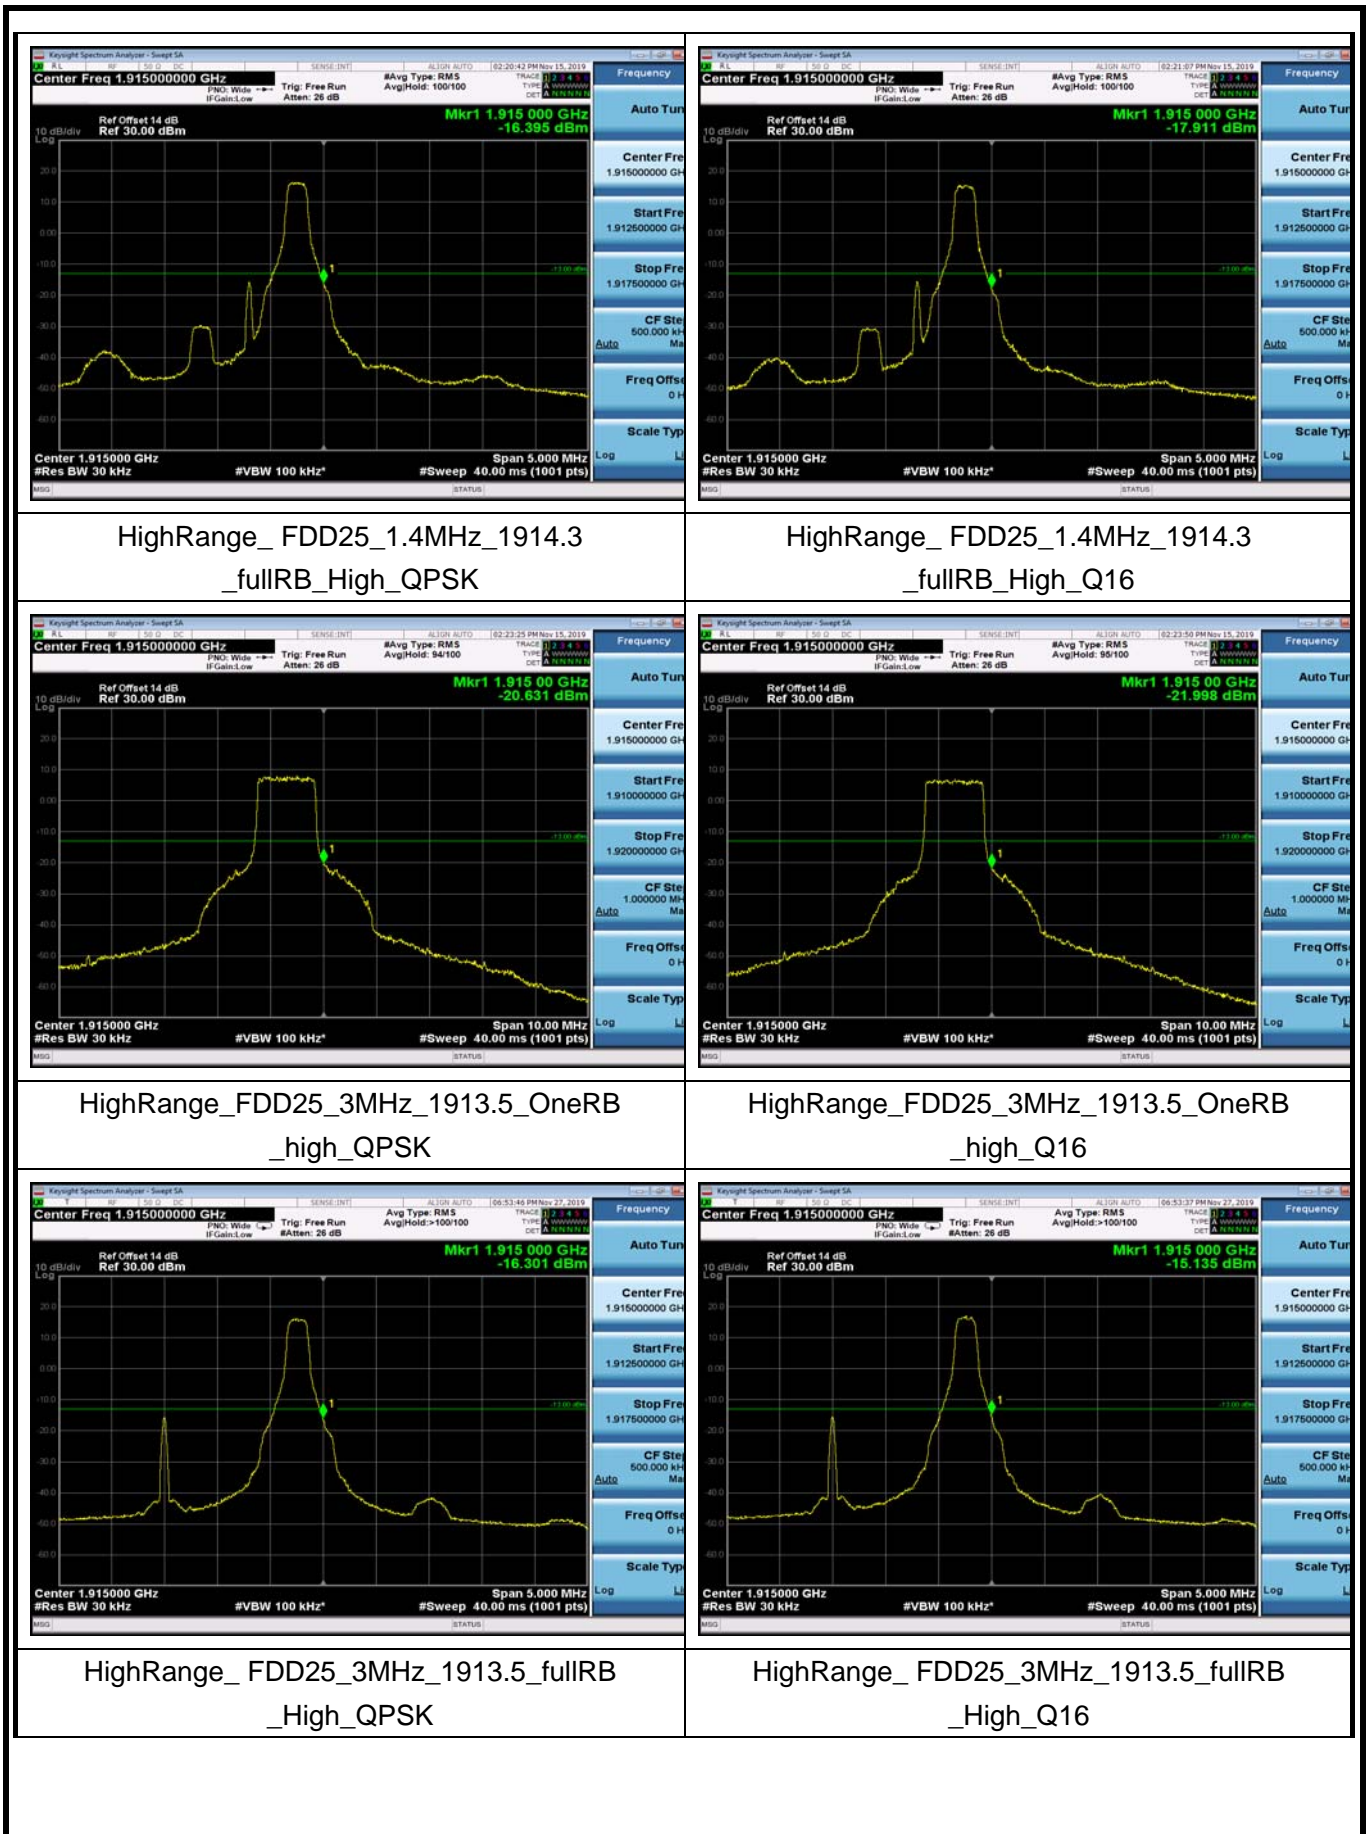

LowRange_FDD25_20MHz_1860_fullRB_Low_QPSK

LowRange_FDD25_20MHz_1860_fullRB_Low_Q16

HighRange_FDD25_1.4MHz_1914.3_OneRB_high_QPSK

HighRange_FDD25_1.4MHz_1914.3_OneRB_high_Q16

HighRange_FDD25_15MHz_1907.5_OneRB_high_QPSK