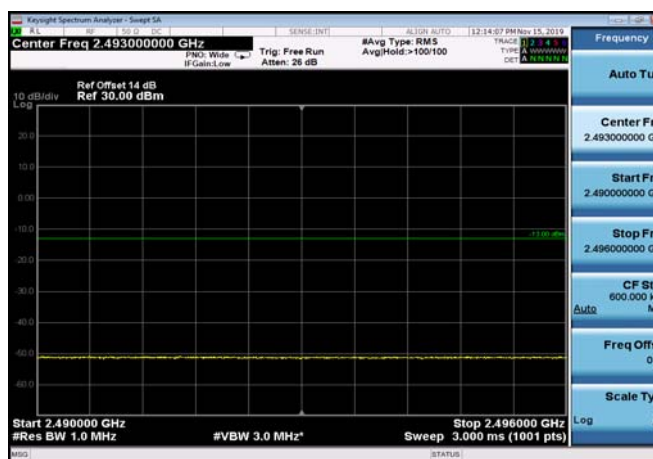

FDD07_15MHz_2562.5_QPSK_fullIRB
_ExtraBands_Range_2490~2496

FDD07_15MHz_2562.5_QPSK_fullIRB
_ExtraBands_Range_2575~2576