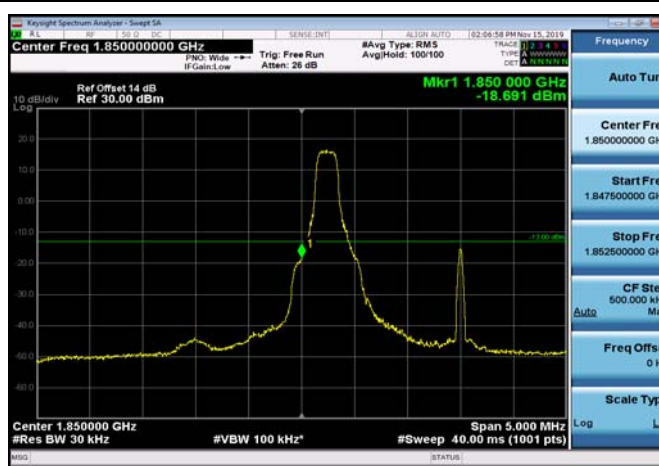

LowRange_FDD25_5MHz_1852.5_OneRB
_low_QPSK