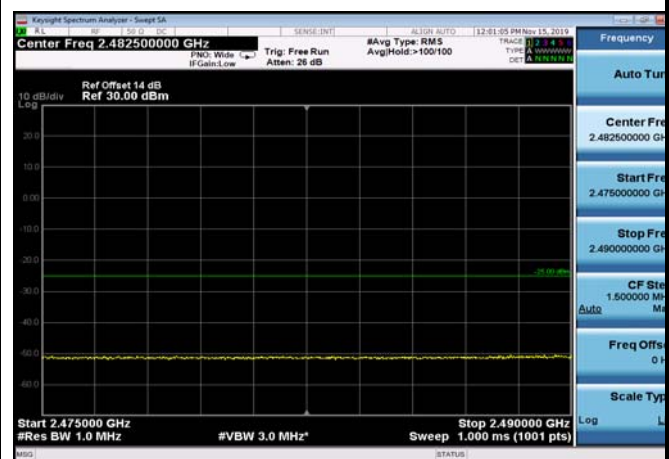

HighRange_FDD07_5MHz_2567.5_fullIRB
_High_QPSK

HighRange_ FDD07_5MHz_2567.5_fullIRB_High_Q16

FDD07_5MHz_2567.5_QPSK_fullIRB_ExtraBands_Range_2475~2490

FDD07_5MHz_2567.5_QPSK_fullIRB_ExtraBands_Range_2490~2496