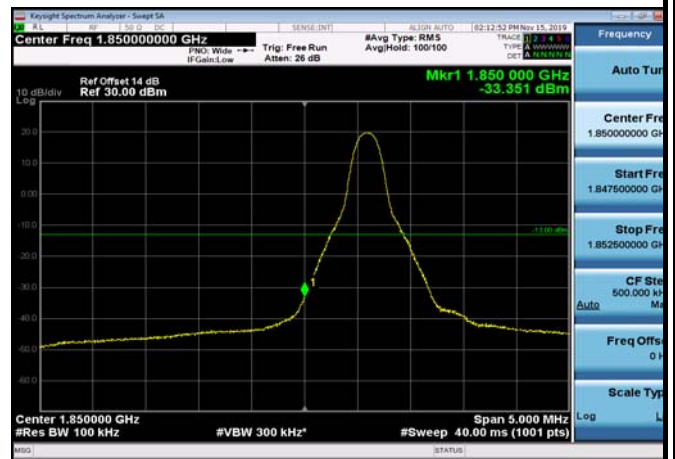

LowRange_FDD25_10MHz_1855_OneRB
_low_Q16

LowRange_FDD25_10MHz_1855_fullRB
_Low_Q16