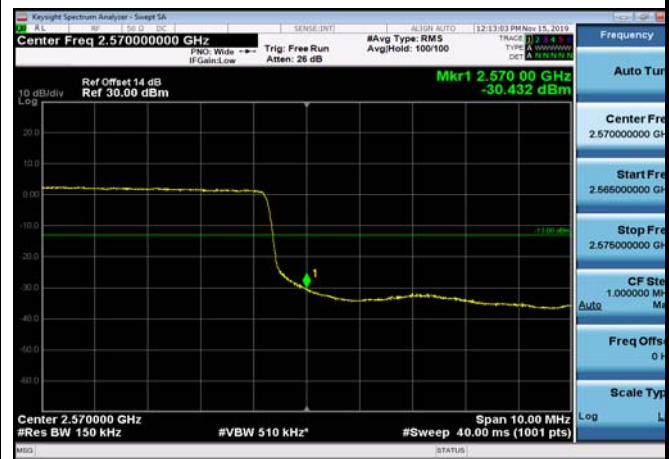

HighRange_FDD07_15MHz_2562.5_fullRB
_High_QPSK

FDD07_15MHz_2562.5_QPSK_fullRB
_ExtraBands_Range_2475~2490