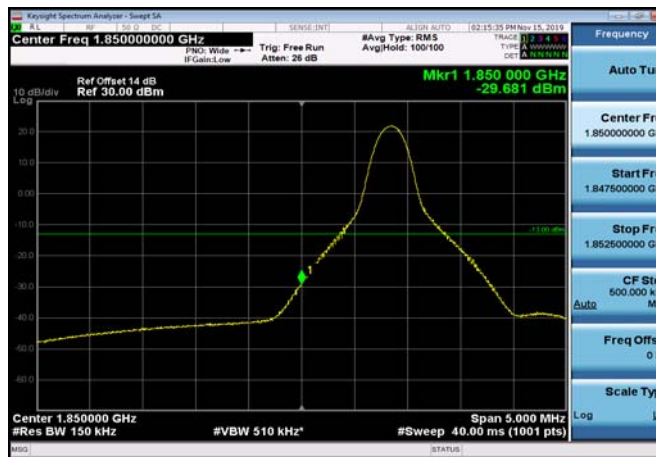

LowRange_FDD25_15MHz_1857.5_OneRB
_low_QPSK

LowRange_FDD25_15MHz_1857.5_fullRB
_Low_QPSK