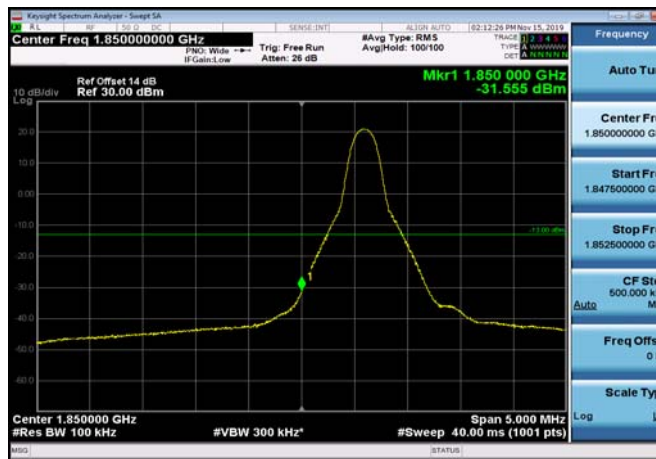

LowRange_FDD25_10MHz_1855_fullRB
_Low_QPSK