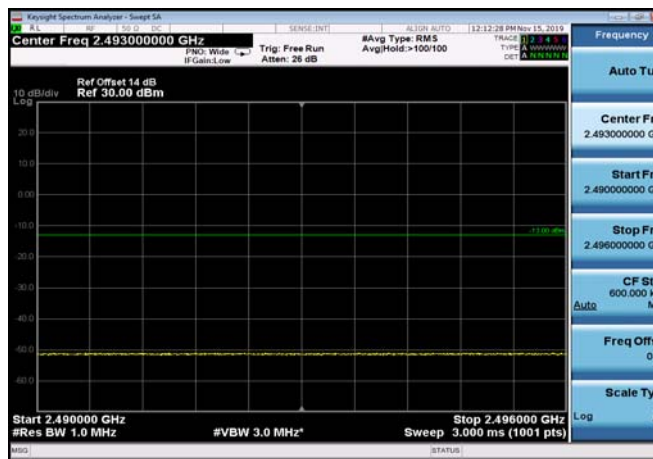

FDD07_15MHz_2562.5_QPSK_OneRB_low
_ExtraBands_Range_2490~2496

HighRange_FDD07_15MHz_2562.5_fullRB
_High_Q16