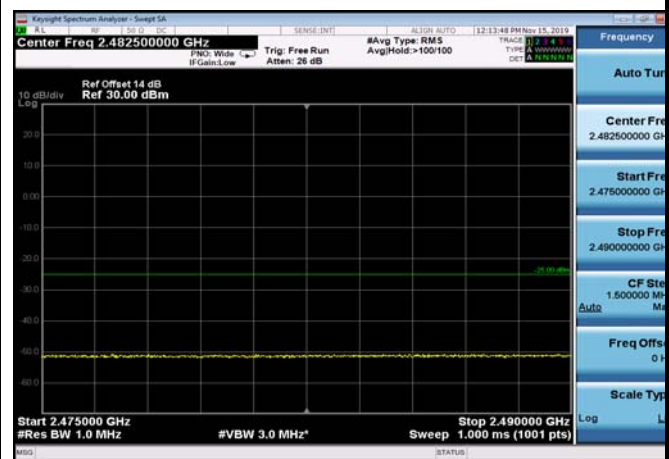

HighRange_FDD07_15MHz_2562.5_fullRB
_High_QPSK

HighRange_FDD07_15MHz_2562.5_fullRB
_High_Q16

FDD07_15MHz_2562.5_QPSK_fullRB
_ExtraBands_Range_2475~2490

FDD07_15MHz_2562.5_QPSK_fullIRB
_ExtraBands_Range_2490~2496