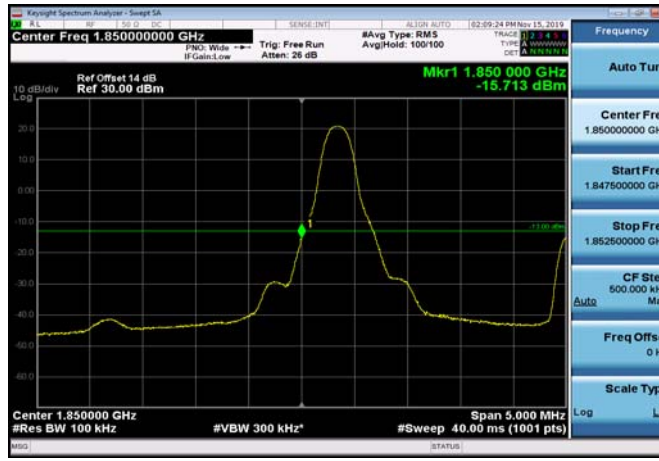

LowRange_FDD25_5MHz_1852.5_OneRB
_low_QPSK

LowRange_FDD25_5MHz_1852.5_fullRB
_Low_QPSK