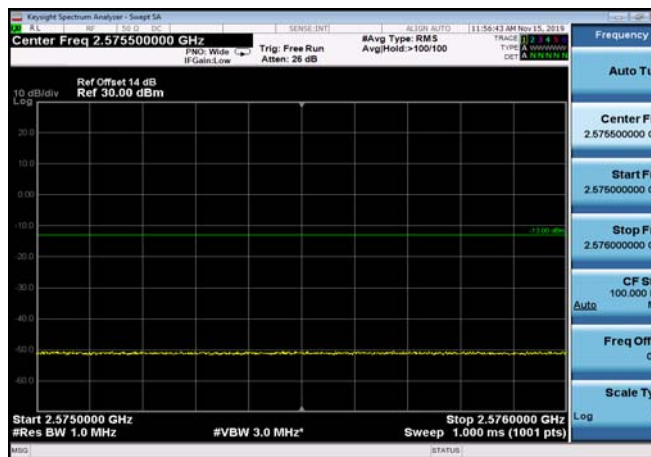

FDD07_20MHz_2510_Q16_fullRB_ExtraBand
s_Range_2575~2576

HighRange_FDD07_5MHz_2567.5_OneRB
_high_QPSK