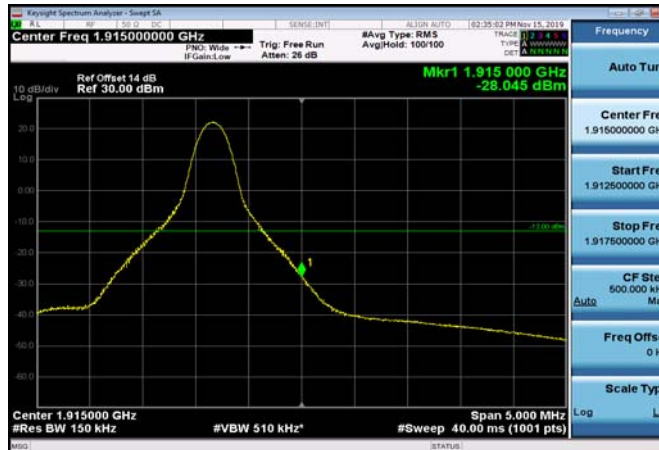

HighRange_FDD25_15MHz_1907.5_OneRB_high_QPSK

HighRange_FDD25_15MHz_1907.5_fullRB_High_QPSK