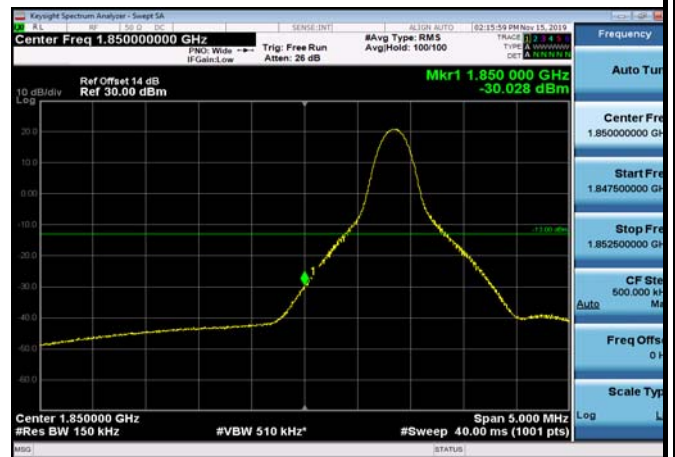

LowRange_FDD25_15MHz_1857.5_OneRB
_low_Q16

LowRange_FDD25_15MHz_1857.5_fullRB
_Low_Q16