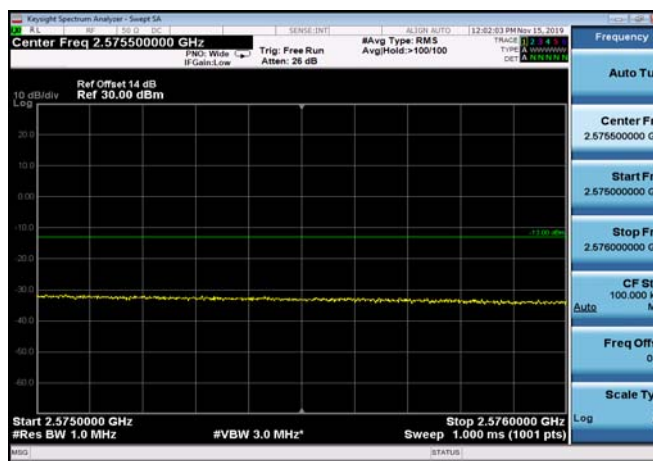

HighRange_FDD07_10MHz_2565_OneRB_high_QPSK