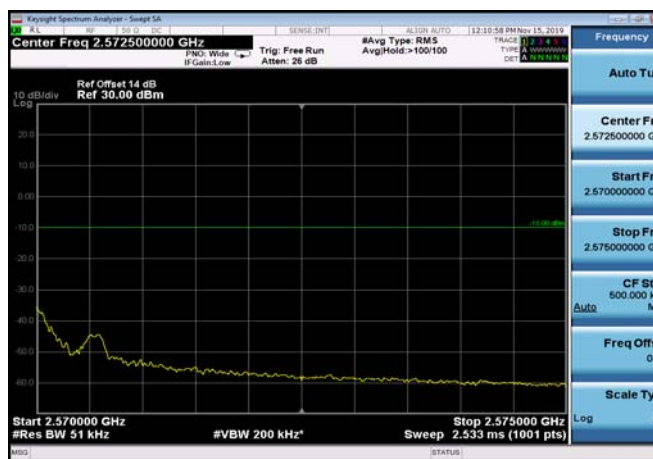

FDD07_15MHz_2562.5_Q16_OneRB_high
_ExtraBands_Range_2576~2595