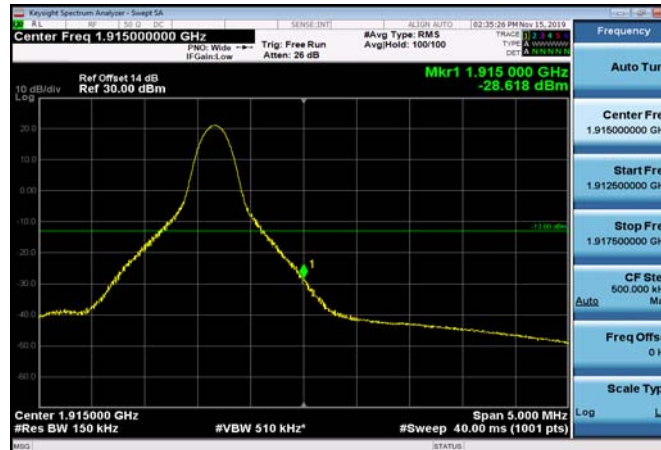

HighRange_FDD25_15MHz_1907.5_OneRB_high_Q16

HighRange_FDD25_15MHz_1907.5_fullRB_High_Q16