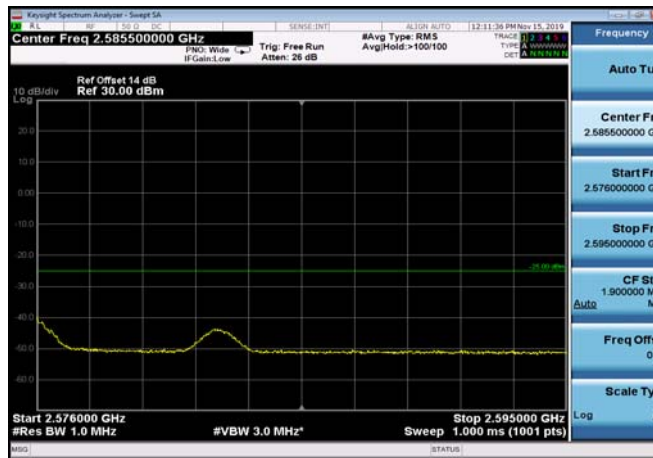

FDD07_15MHz_2562.5_Q16_OneRB_high
_ExtraBands_Range_2576~2595

FDD07_15MHz_2562.5_QPSK_OneRB_low
_ExtraBands_Range_2490~2496