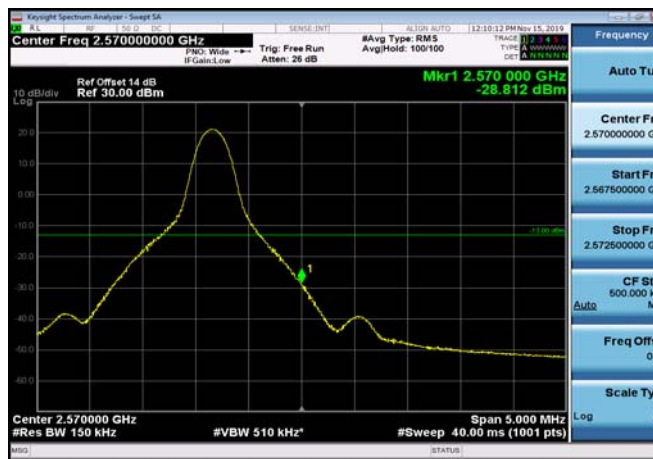

HighRange_FDD07_15MHz_2562.5_OneRB
_high_QPSK

FDD07_15MHz_2562.5_Q16_OneRB_high
_ExtraBands_Range_2570~2575