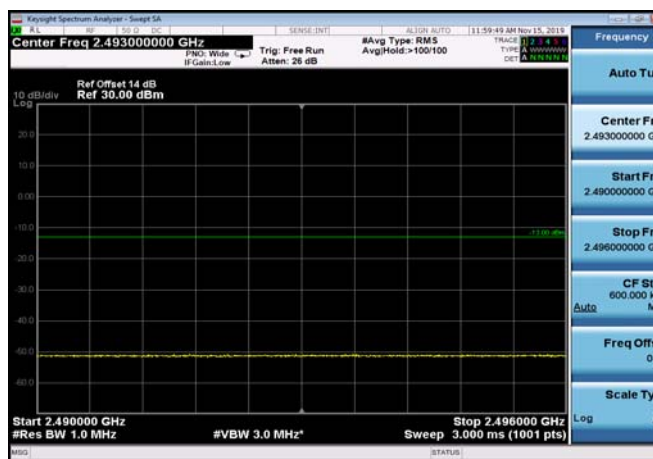

HighRange_ FDD07_5MHz_2567.5_fullIRB_High_Q16