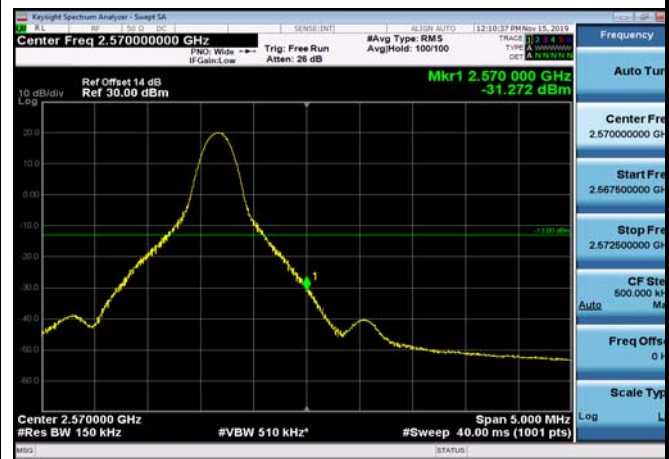

FDD07_10MHz_2565_QPSK_fullIRB_ExtraBan
ds_Range_2576~2595

HighRange_FDD07_15MHz_2562.5_OneRB
_high_QPSK

HighRange_FDD07_15MHz_2562.5_OneRB
_high_Q16

FDD07_15MHz_2562.5_Q16_OneRB_high
_ExtraBands_Range_2570~2575