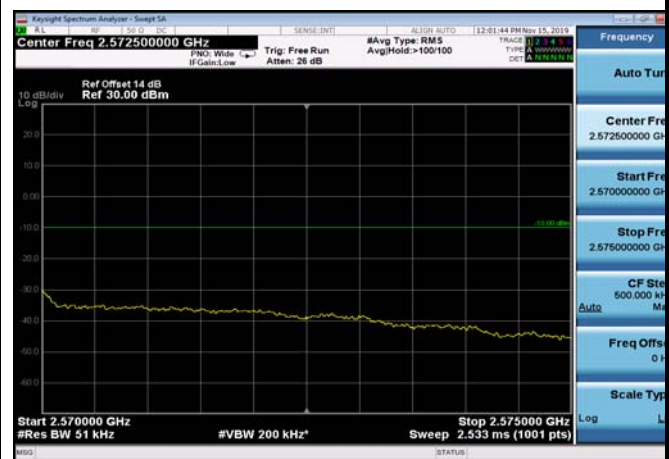

FDD07_5MHz_2567.5_QPSK_fullIRB_ExtraBands_Range_2570~2575

FDD07_5MHz_2567.5_QPSK_fullIRB_ExtraBands_Range_2576~2595