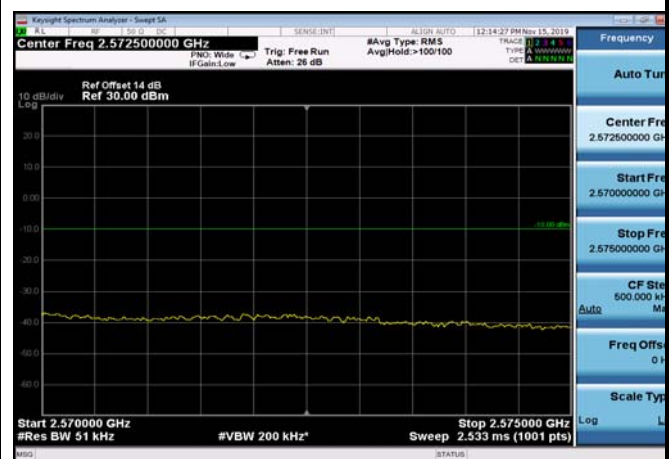

FDD07_15MHz_2562.5_QPSK_fullIRB
_ExtraBands_Range_2570~2575

FDD07_15MHz_2562.5_QPSK_fullIRB
_ExtraBands_Range_2576~2595