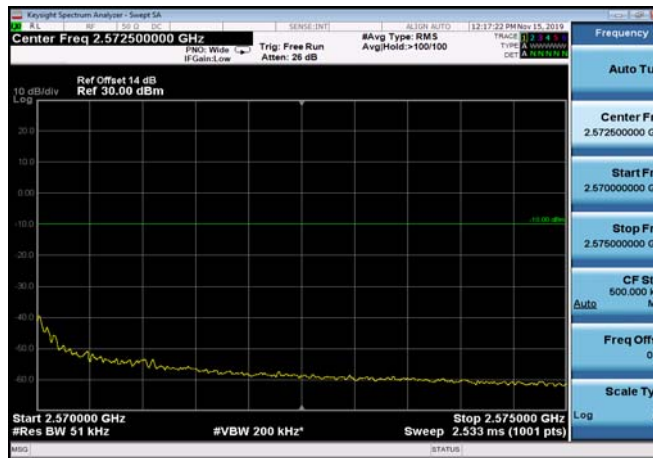

FDD07_20MHz_2560_Q16_OneRB_high
_ExtraBands_Range_2570~2575

FDD07_20MHz_2560_Q16_OneRB_high
_ExtraBands_Range_2576~2595