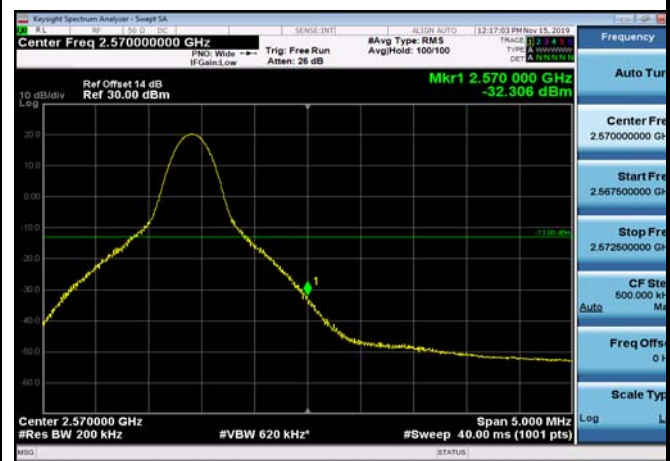

HighRange_FDD07_20MHz_2560_OneRB
_high_Q16

FDD07_20MHz_2560_Q16_OneRB_high
_ExtraBands_Range_2575~2576