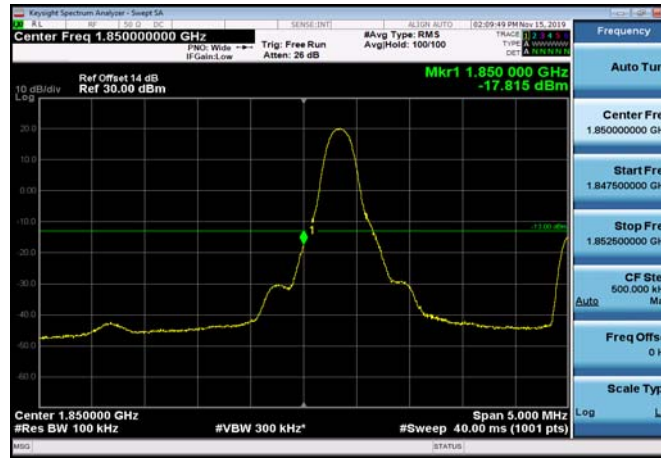

LowRange_FDD25_3MHz_1851.5_OneRB_low_Q16

LowRange_FDD25_5MHz_1852.5_OneRB
_low_QPSK

LowRange_FDD25_5MHz_1852.5_OneRB
_low_Q16

LowRange_FDD25_5MHz_1852.5_fullRB
_Low_QPSK

LowRange_FDD25_5MHz_1852.5_fullRB
_Low_Q16