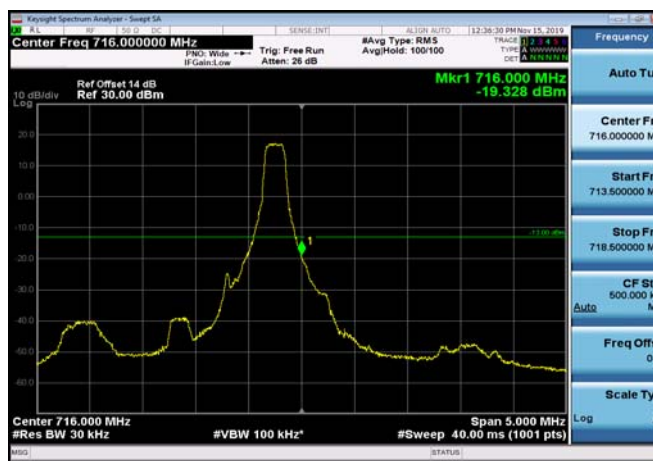

HighRange_FDD12_1.4MHz_715.3_fullRB
_High_QPSK