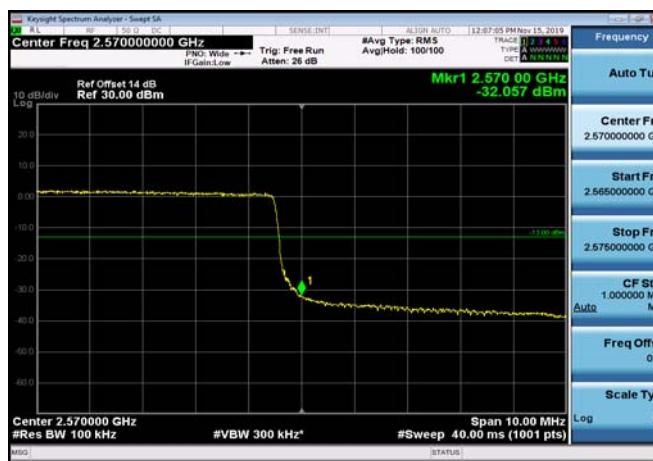

HighRange_FDD07_10MHz_2565_fullIRB_High_Q16

FDD07_10MHz_2565_QPSK_fullIRB_ExtraBands_Range_2490~2496