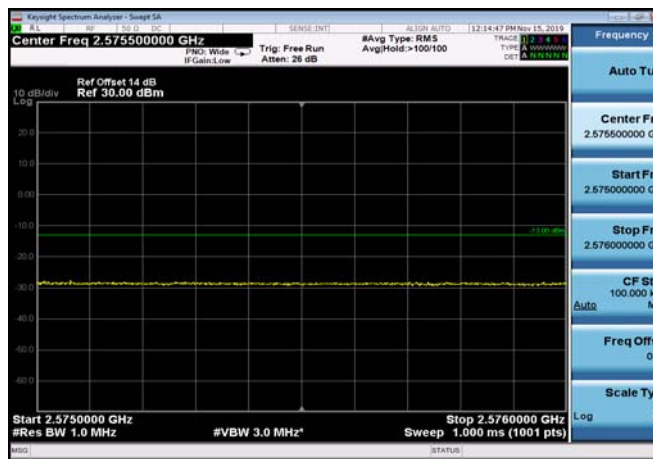

FDD07_15MHz_2562.5_QPSK_fullIRB
_ExtraBands_Range_2575~2576

HighRange_FDD07_20MHz_2560_OneRB
_high_QPSK