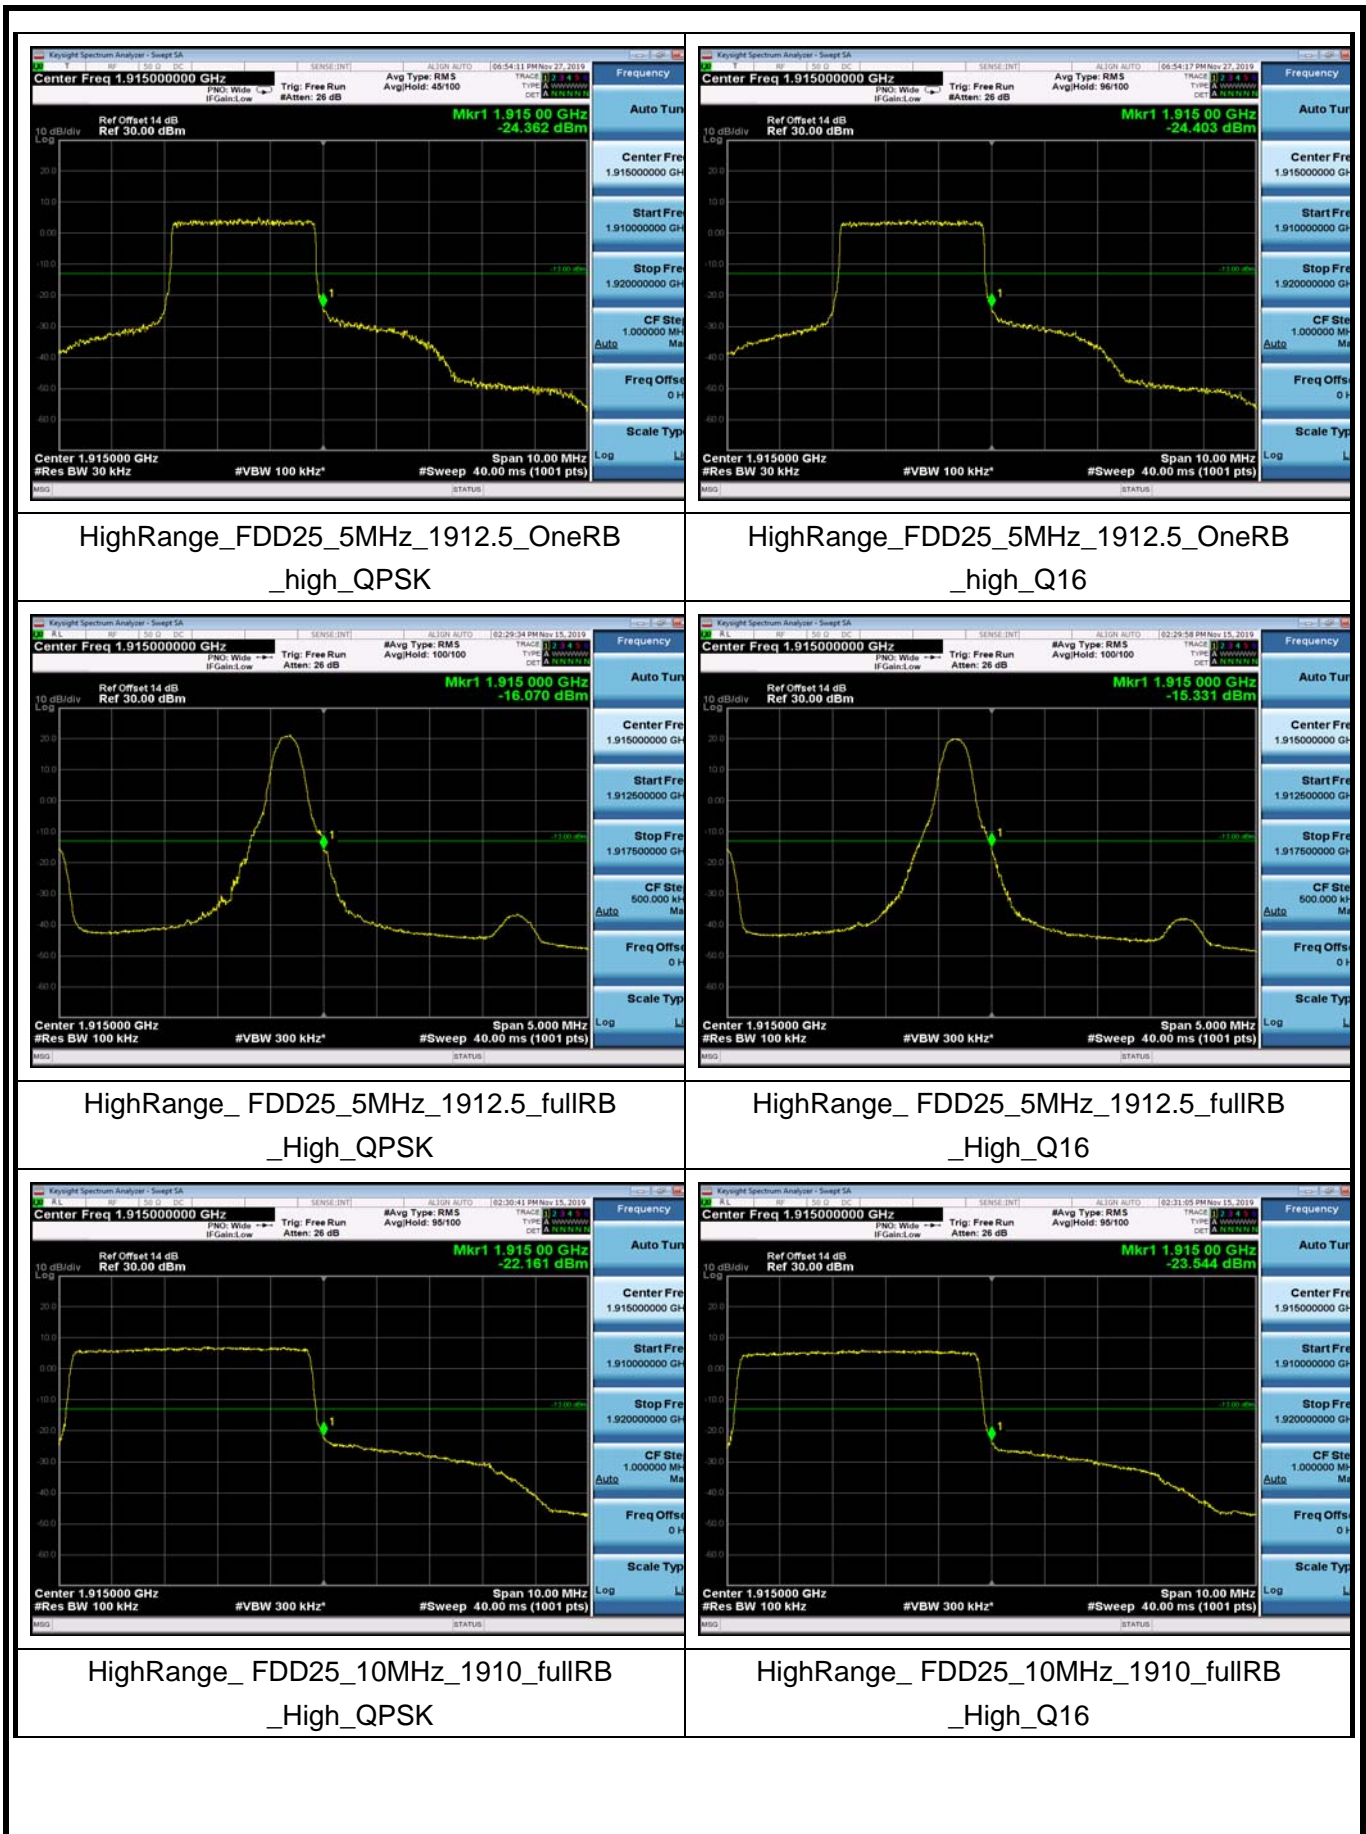

LowRange_FDD25_20MHz_1860_fullRB_Low_QPSK

LowRange_FDD25_20MHz_1860_fullRB_Low_Q16

HighRange_FDD25_1.4MHz_1914.3_OneRB_high_QPSK

HighRange_FDD25_1.4MHz_1914.3_OneRB_high_Q16

HighRange_FDD25_15MHz_1907.5_OneRB_high_QPSK