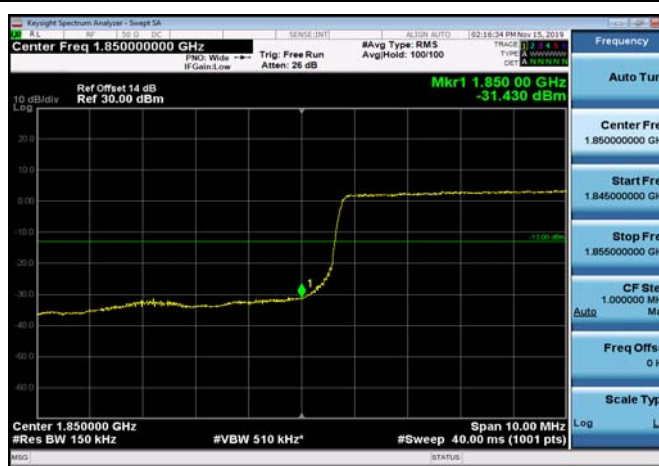

LowRange_FDD25_20MHz_1860_OneRB_low_QPSK