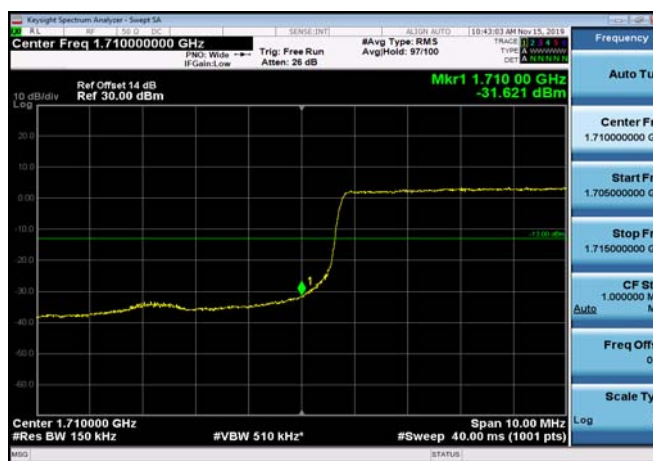

LowRange_FDD04_15MHz_1717.5_fullRB
_Low_QPSK

LowRange_FDD04_20MHz_1720_OneRB
_low_QPSK