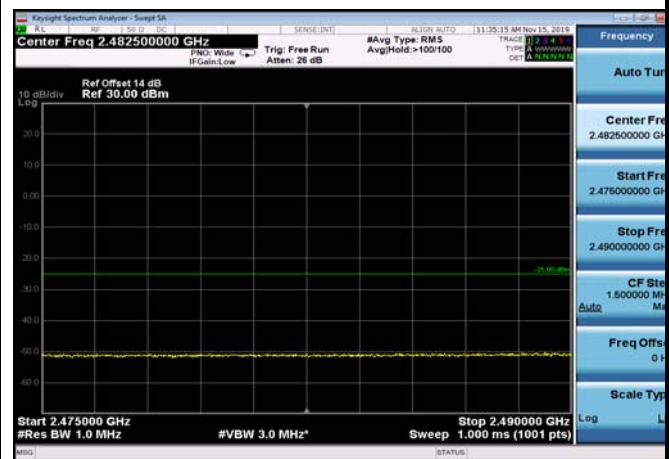

FDD07_5MHz_2502.5_Q16_OneRB_low_ExtraBands_Range_2475~2490

LowRange_FDD07_5MHz_2502.5_fullIRB_Low_QPSK