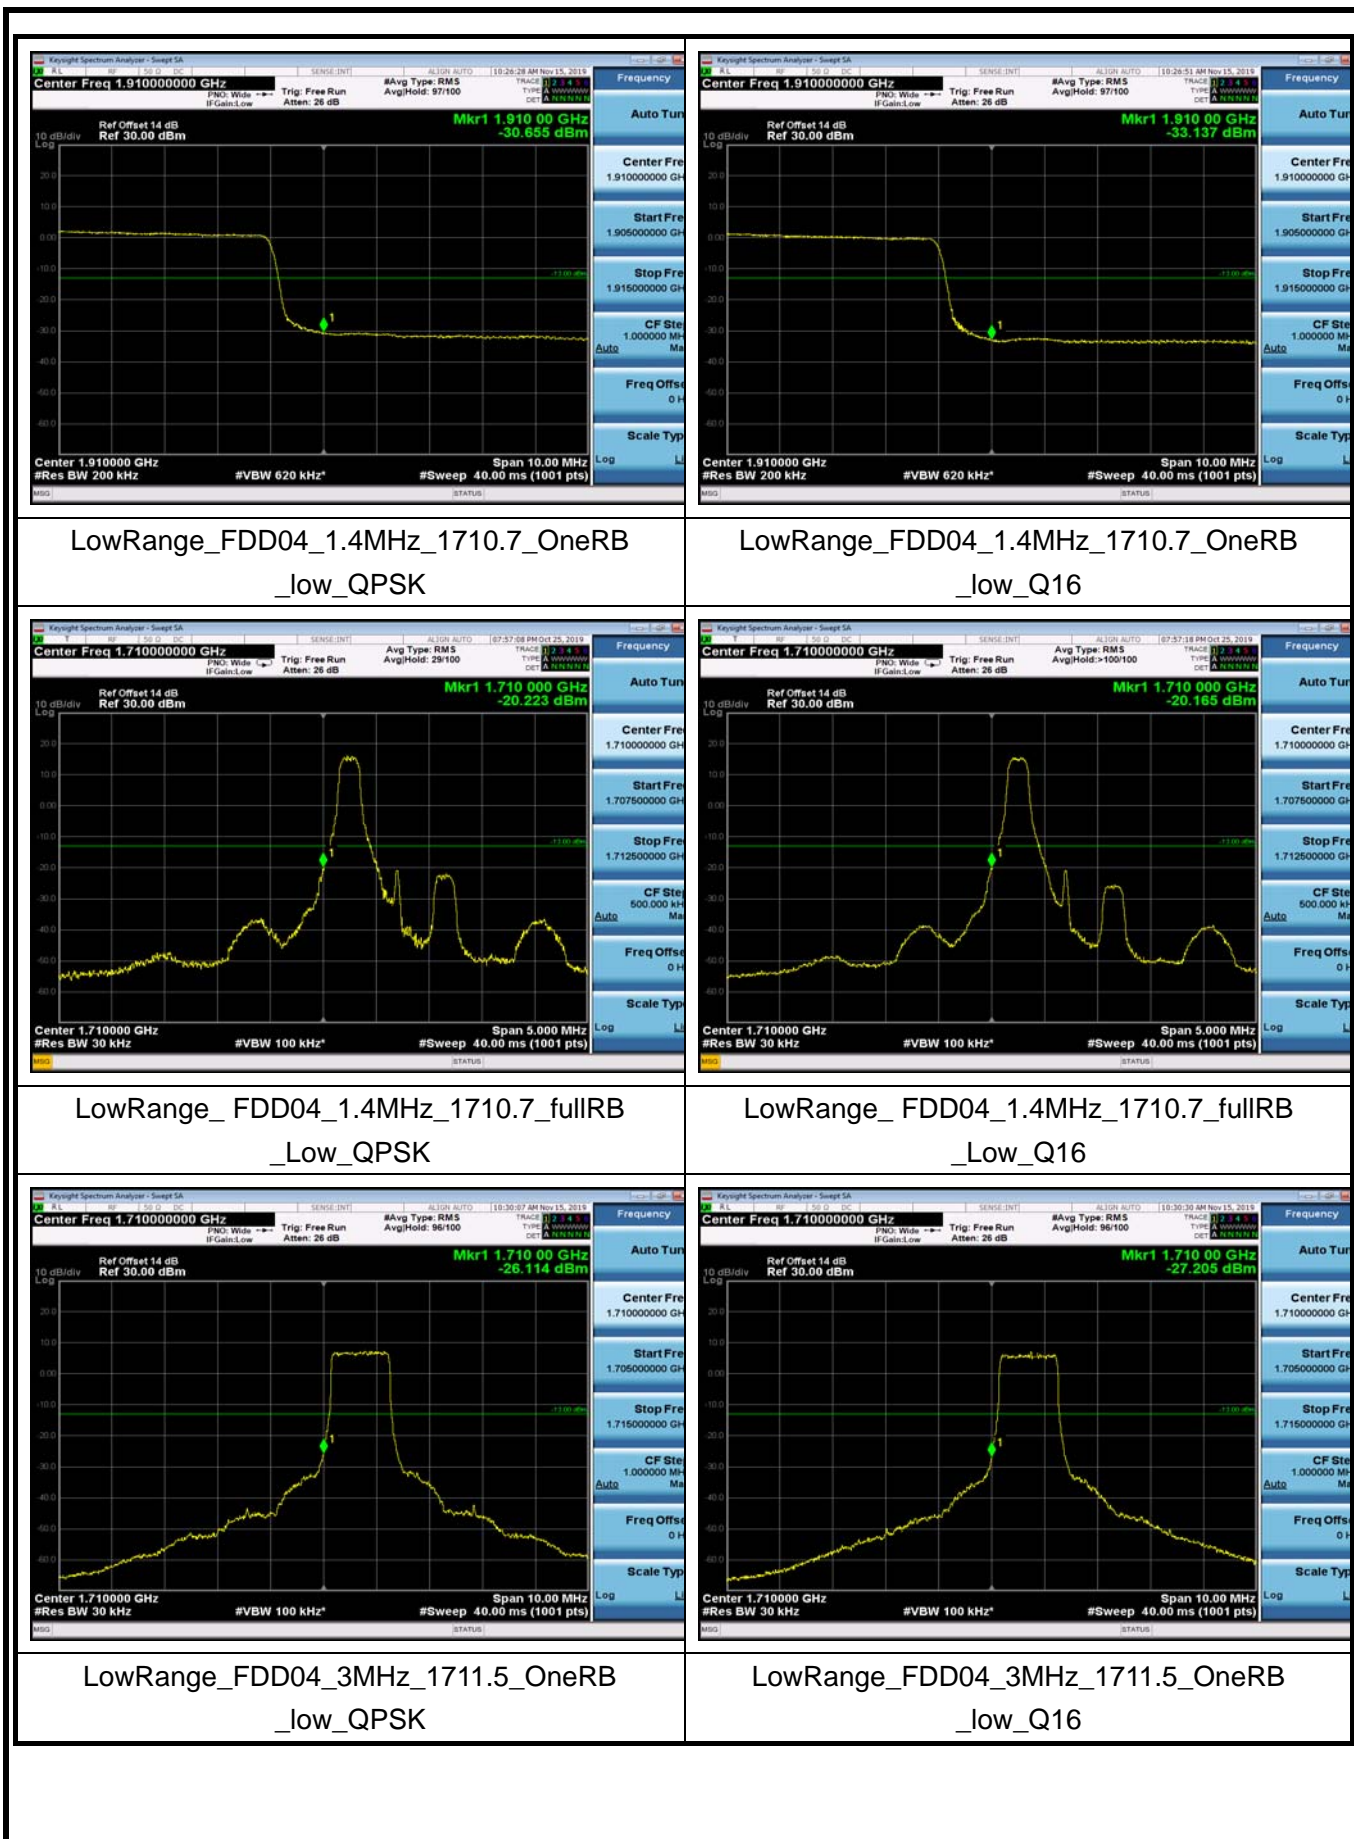

HighRange\_FDD02\_1.4MHz\_1909.3\_fullIRB\_High\_QPSK

HighRange\_FDD02\_1.4MHz\_1909.3\_fullIRB\_High\_Q16

HighRange\_FDD02\_3MHz\_1908.5\_OneRB\_high\_QPSK

HighRange\_FDD02\_3MHz\_1908.5\_OneRB\_high\_Q16