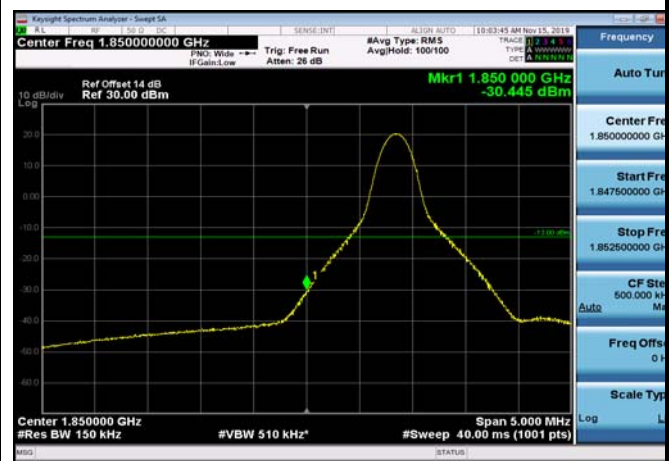

LowRange\_FDD02\_15MHz\_1857.5\_fullRB  
\_Low\_QPSK

LowRange\_FDD02\_15MHz\_1857.5\_fullRB  
\_Low\_Q16

LowRange\_FDD02\_20MHz\_1860\_OneRB  
\_low\_QPSK

LowRange\_FDD02\_20MHz\_1860\_OneRB  
\_low\_Q16