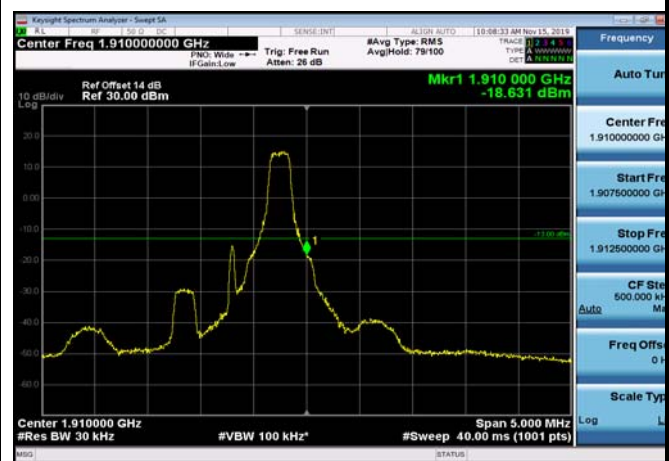

HighRange_FDD02_1.4MHz_1909.3_OneRB_high_Q16

HighRange_FDD02_1.4MHz_1909.3_fullIRB_High_Q16