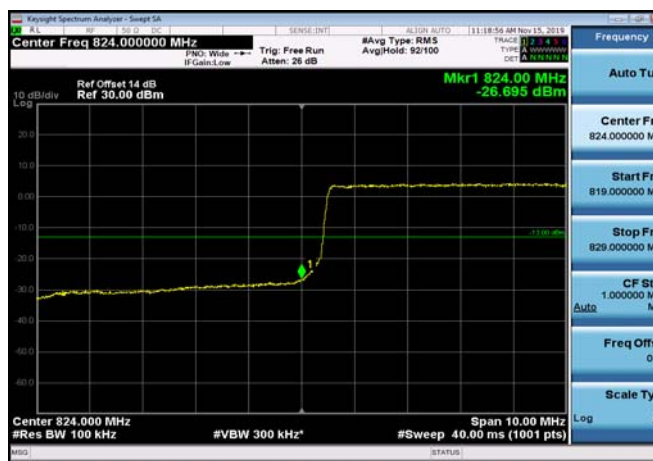

LowRange\_FDD05\_10MHz\_829\_OneRB  
\_low\_QPSK

LowRange\_FDD05\_10MHz\_829\_OneRB  
\_low\_Q16

LowRange\_FDD05\_10MHz\_829\_fullRB  
\_Low\_QPSK

LowRange\_FDD05\_10MHz\_829\_fullRB  
\_Low\_Q16

HighRange\_FDD05\_1.4MHz\_848.3\_OneRB  
\_high\_QPSK