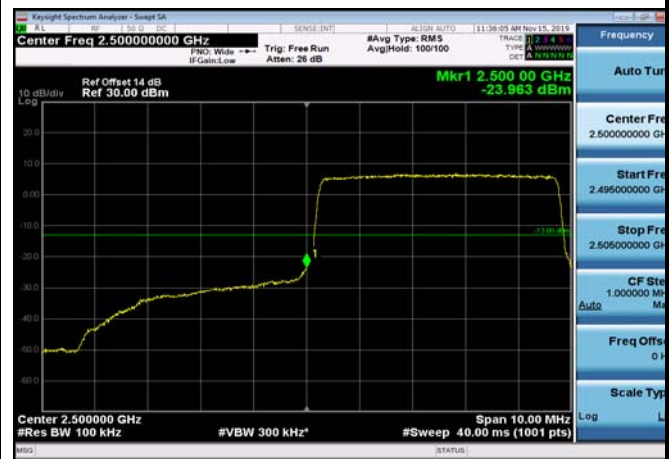

FDD07\_5MHz\_2502.5\_Q16\_OneRB\_low\_ExtraBands\_Range\_2475~2490

FDD07\_5MHz\_2502.5\_Q16\_OneRB\_low\_ExtraBands\_Range\_2490~2496

LowRange\_FDD07\_5MHz\_2502.5\_fullIRB\_Low\_QPSK

LowRange\_FDD07\_5MHz\_2502.5\_fullIRB\_Low\_Q16