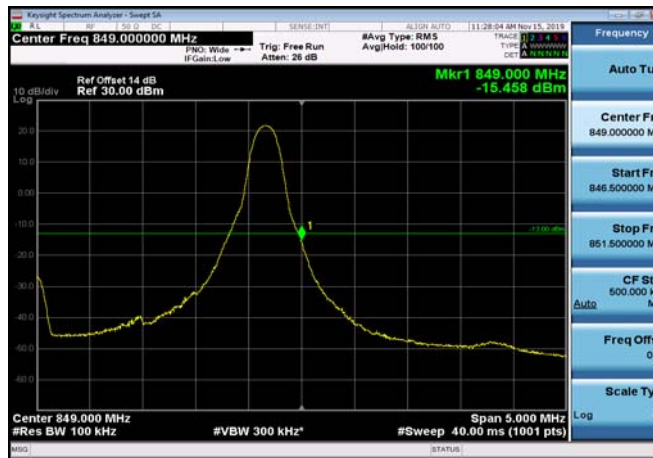

HighRange\_FDD05\_1.4MHz\_848.3\_OneRB  
\_high\_Q16

HighRange\_FDD05\_5MHz\_846.5\_OneRB\_high\_QPSK

HighRange\_FDD05\_5MHz\_846.5\_OneRB\_high\_Q16

HighRange\_FDD05\_5MHz\_846.5\_fullRB\_High\_QPSK

HighRange\_FDD05\_5MHz\_846.5\_fullRB\_High\_Q16