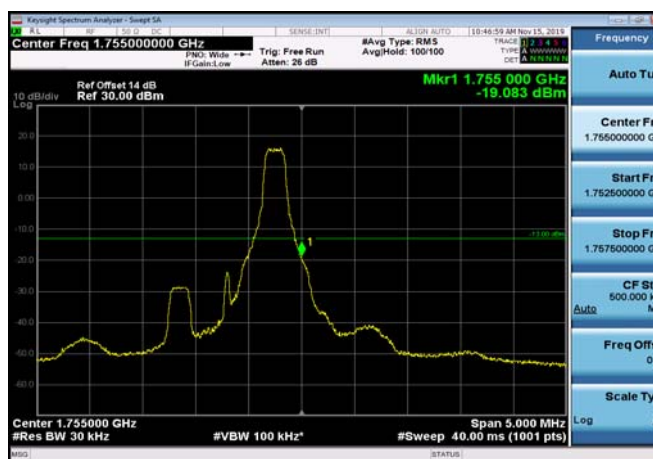

LowRange\_FDD04\_20MHz\_1720\_fullRB  
\_Low\_QPSK

LowRange\_FDD04\_20MHz\_1720\_fullRB  
\_Low\_Q16

HighRange\_FDD04\_1.4MHz\_1754.3\_OneRB\_high\_QPSK

HighRange\_FDD04\_1.4MHz\_1754.3\_OneRB\_high\_Q16