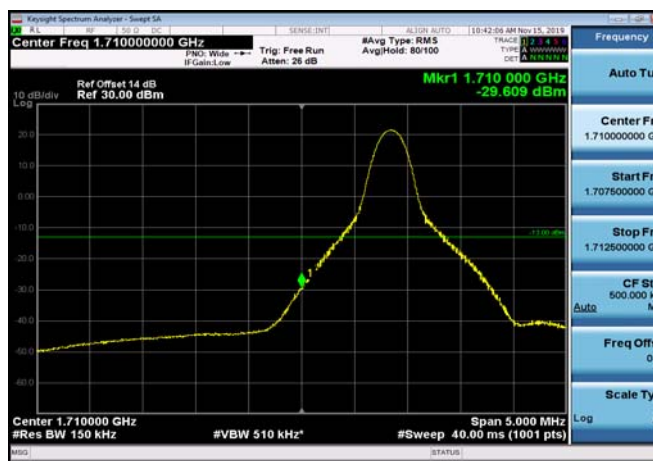

LowRange_FDD04_15MHz_1717.5_fullRB
_Low_QPSK