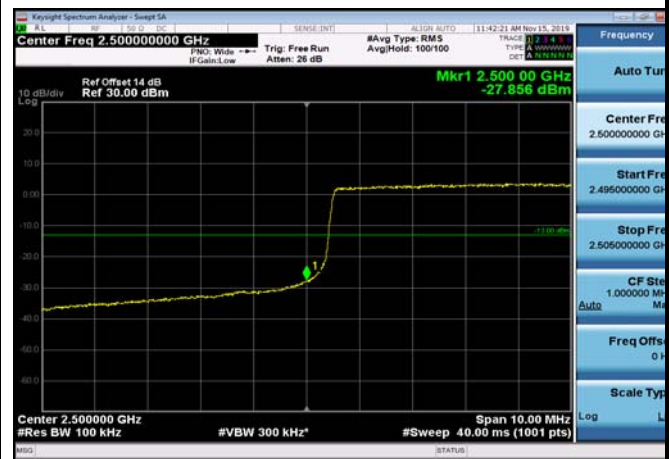

LowRange_FDD07_10MHz_2505_fullRB
_Low_QPSK

FDD07_10MHz_2505_Q16_fullIRB_ExtraBand_s_Range_2475~2490