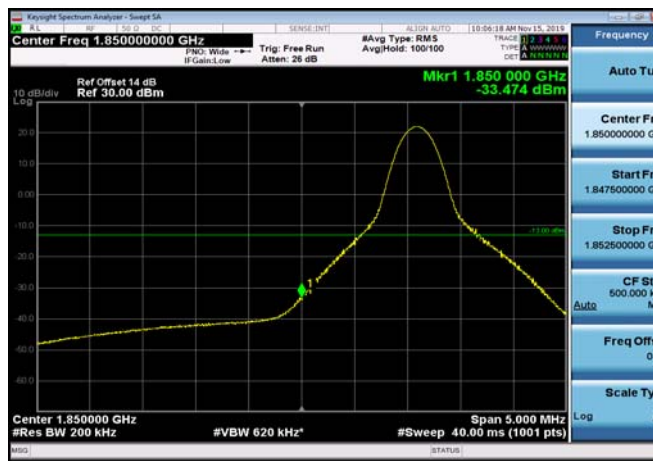

LowRange\_FDD02\_15MHz\_1857.5\_fullRB  
\_Low\_QPSK

LowRange\_FDD02\_15MHz\_1857.5\_fullRB  
\_Low\_Q16

LowRange\_FDD02\_20MHz\_1860\_OneRB  
\_low\_QPSK

LowRange\_FDD02\_20MHz\_1860\_OneRB  
\_low\_Q16