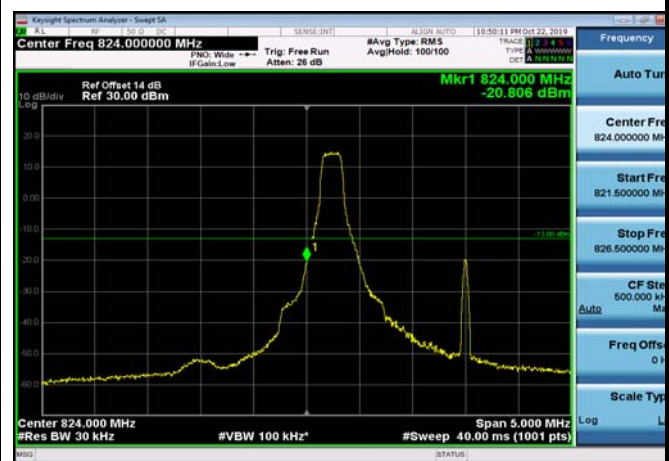

LowRange_FDD05_3MHz_825.5_fullRB
_Low_Q16

LowRange_FDD05_5MHz_826.5_OneRB
_low_Q16