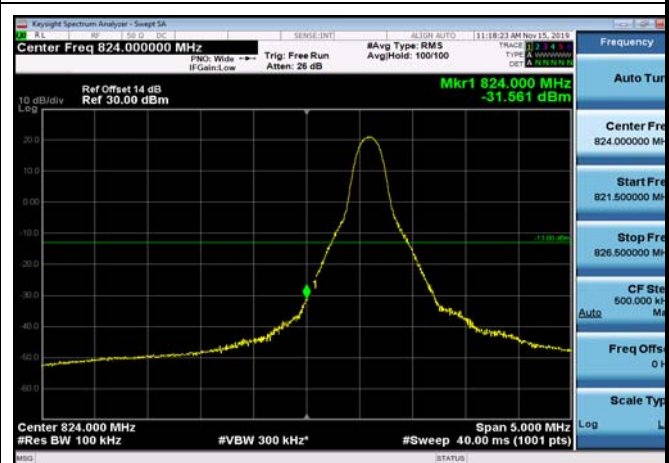

LowRange_FDD05_10MHz_829_OneRB
_low_Q16

LowRange_FDD05_10MHz_829_fullRB
_Low_Q16