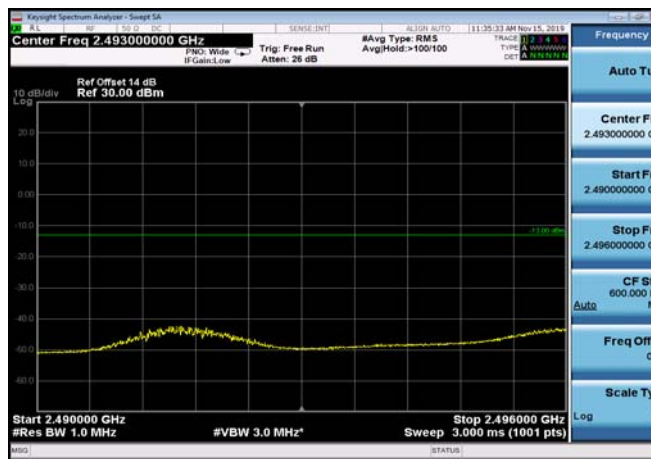

FDD07_5MHz_2502.5_Q16_OneRB_low_ExtraBands_Range_2490~2496

LowRange_FDD07_5MHz_2502.5_fullIRB_Low_Q16