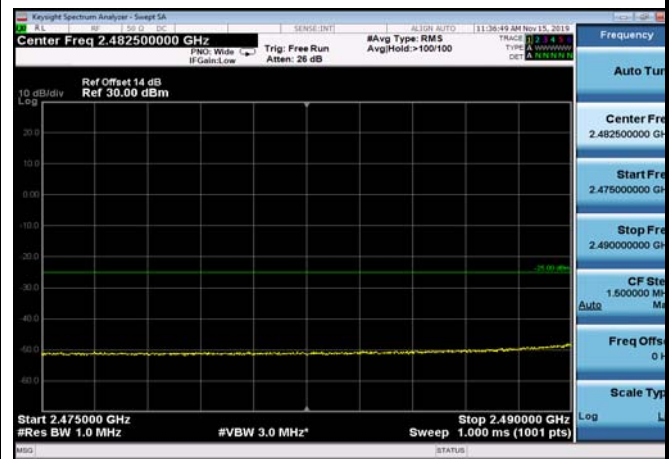

FDD07_5MHz_2502.5_Q16_fullIRB_ExtraBands_Range_2475~2490

FDD07_5MHz_2502.5_Q16_fullIRB_ExtraBans ds_Range_2570~2575