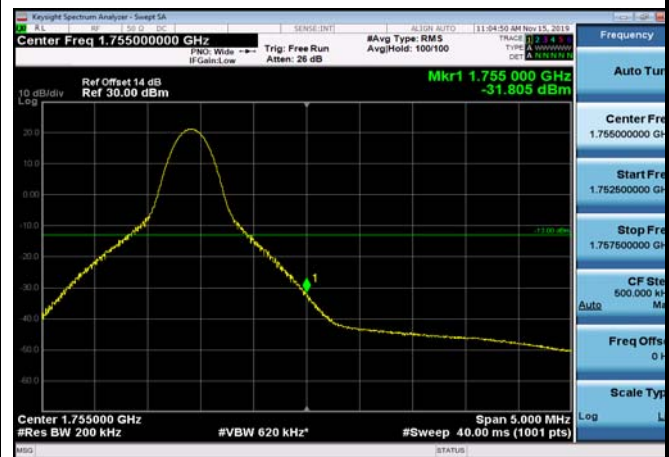

HighRange_FDD04_20MHz_1745_OneRB_high_Q16

HighRange_FDD04_20MHz_1745_fullRB_High_Q16