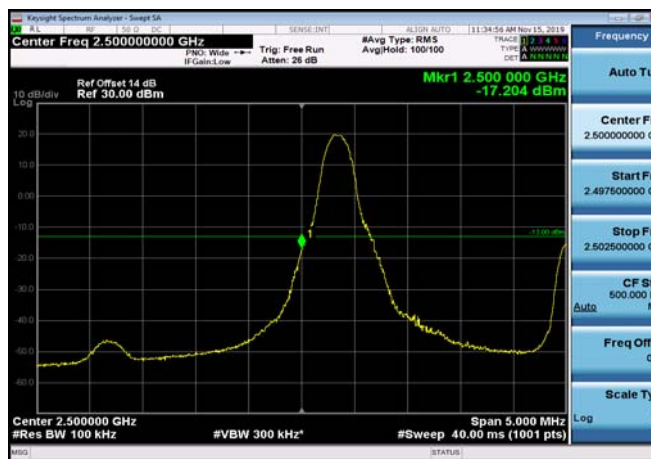

LowRange_FDD07_5MHz_2502.5_OneRB_low_Q16

FDD07_5MHz_2502.5_Q16_OneRB_low_ExtraBands_Range_2490~2496