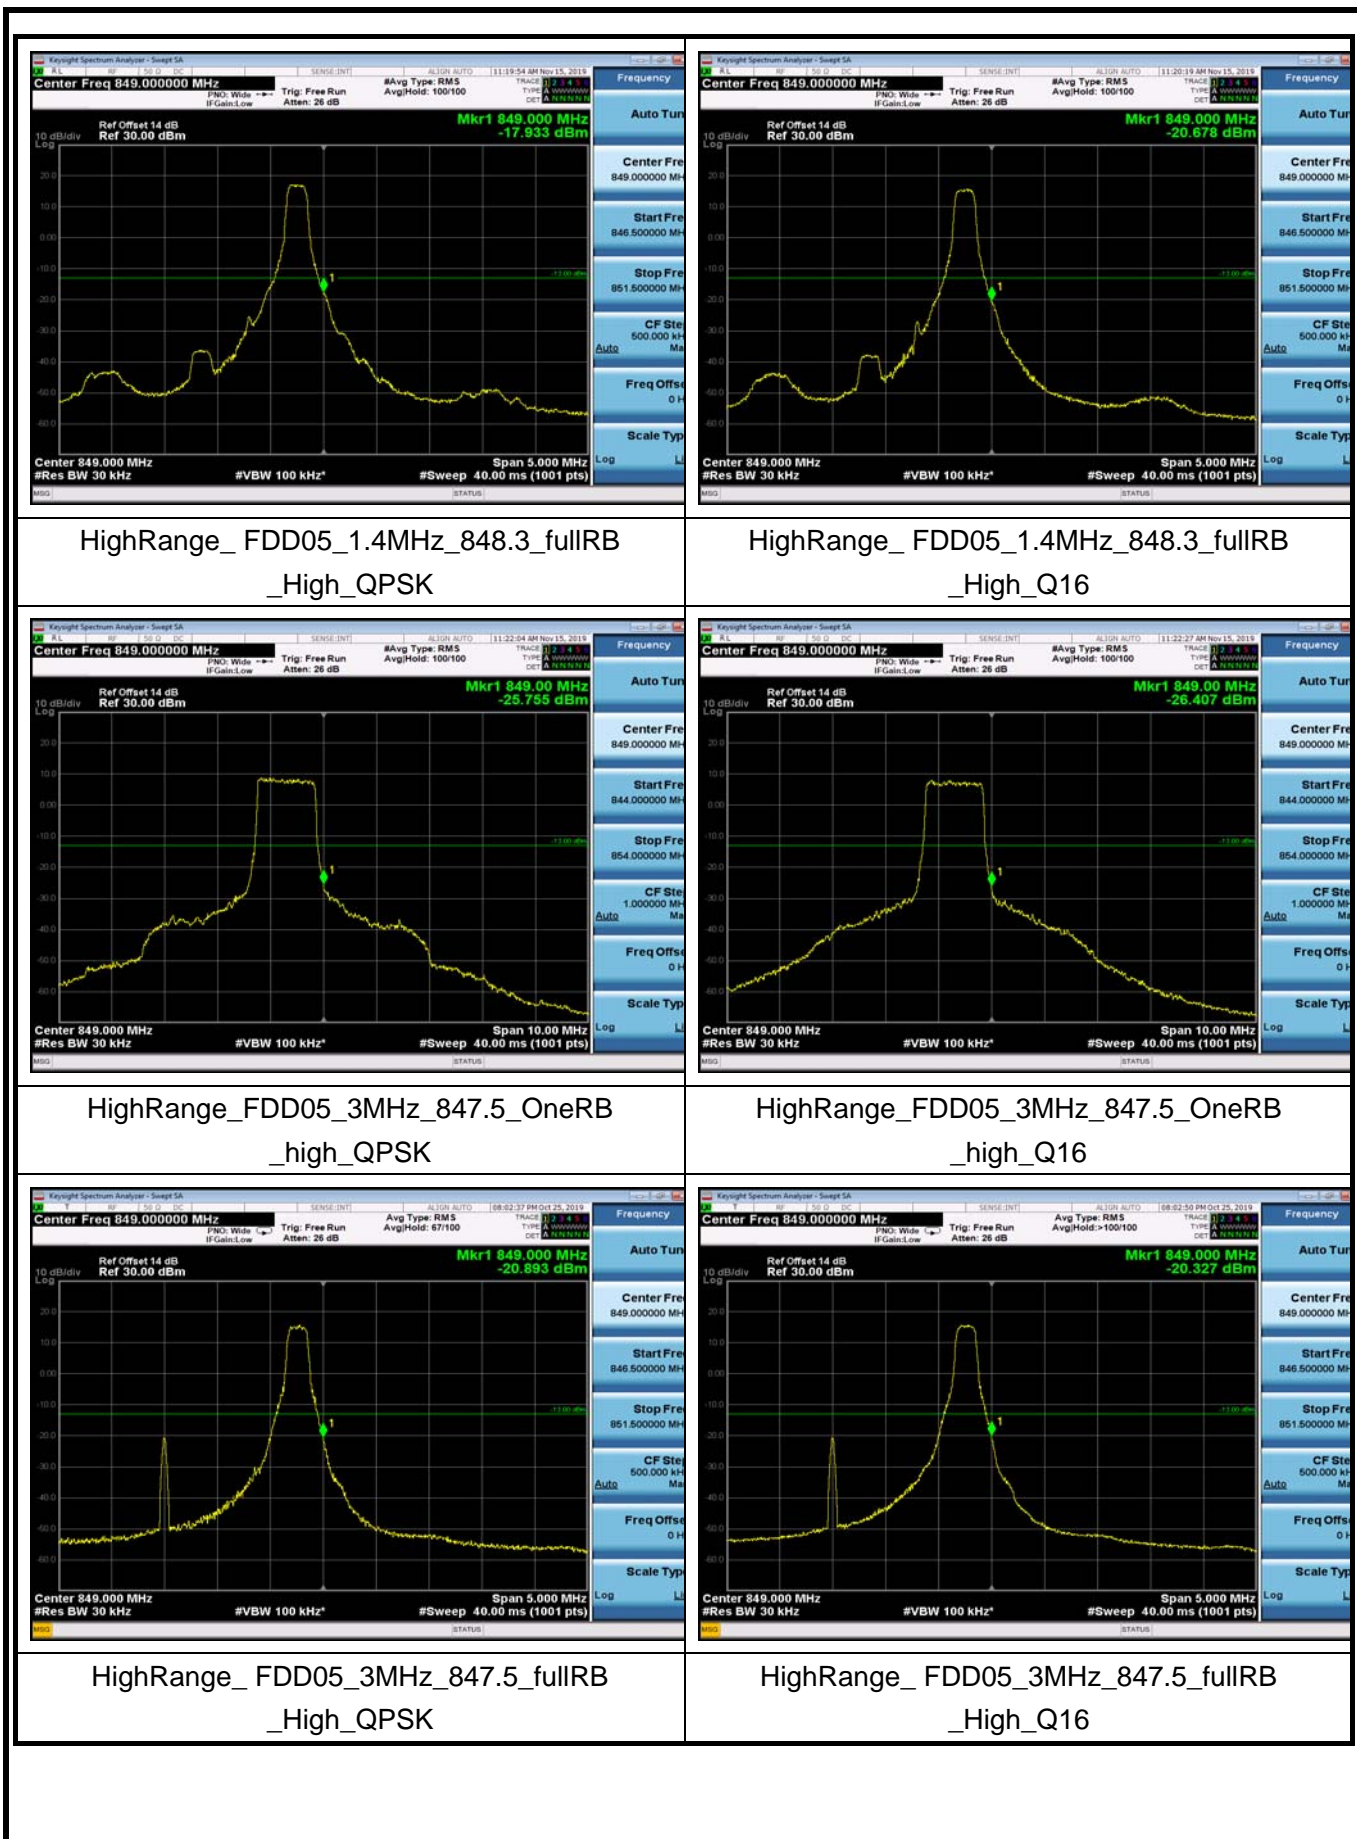

HighRange_FDD05_1.4MHz_848.3_OneRB
_high_Q16