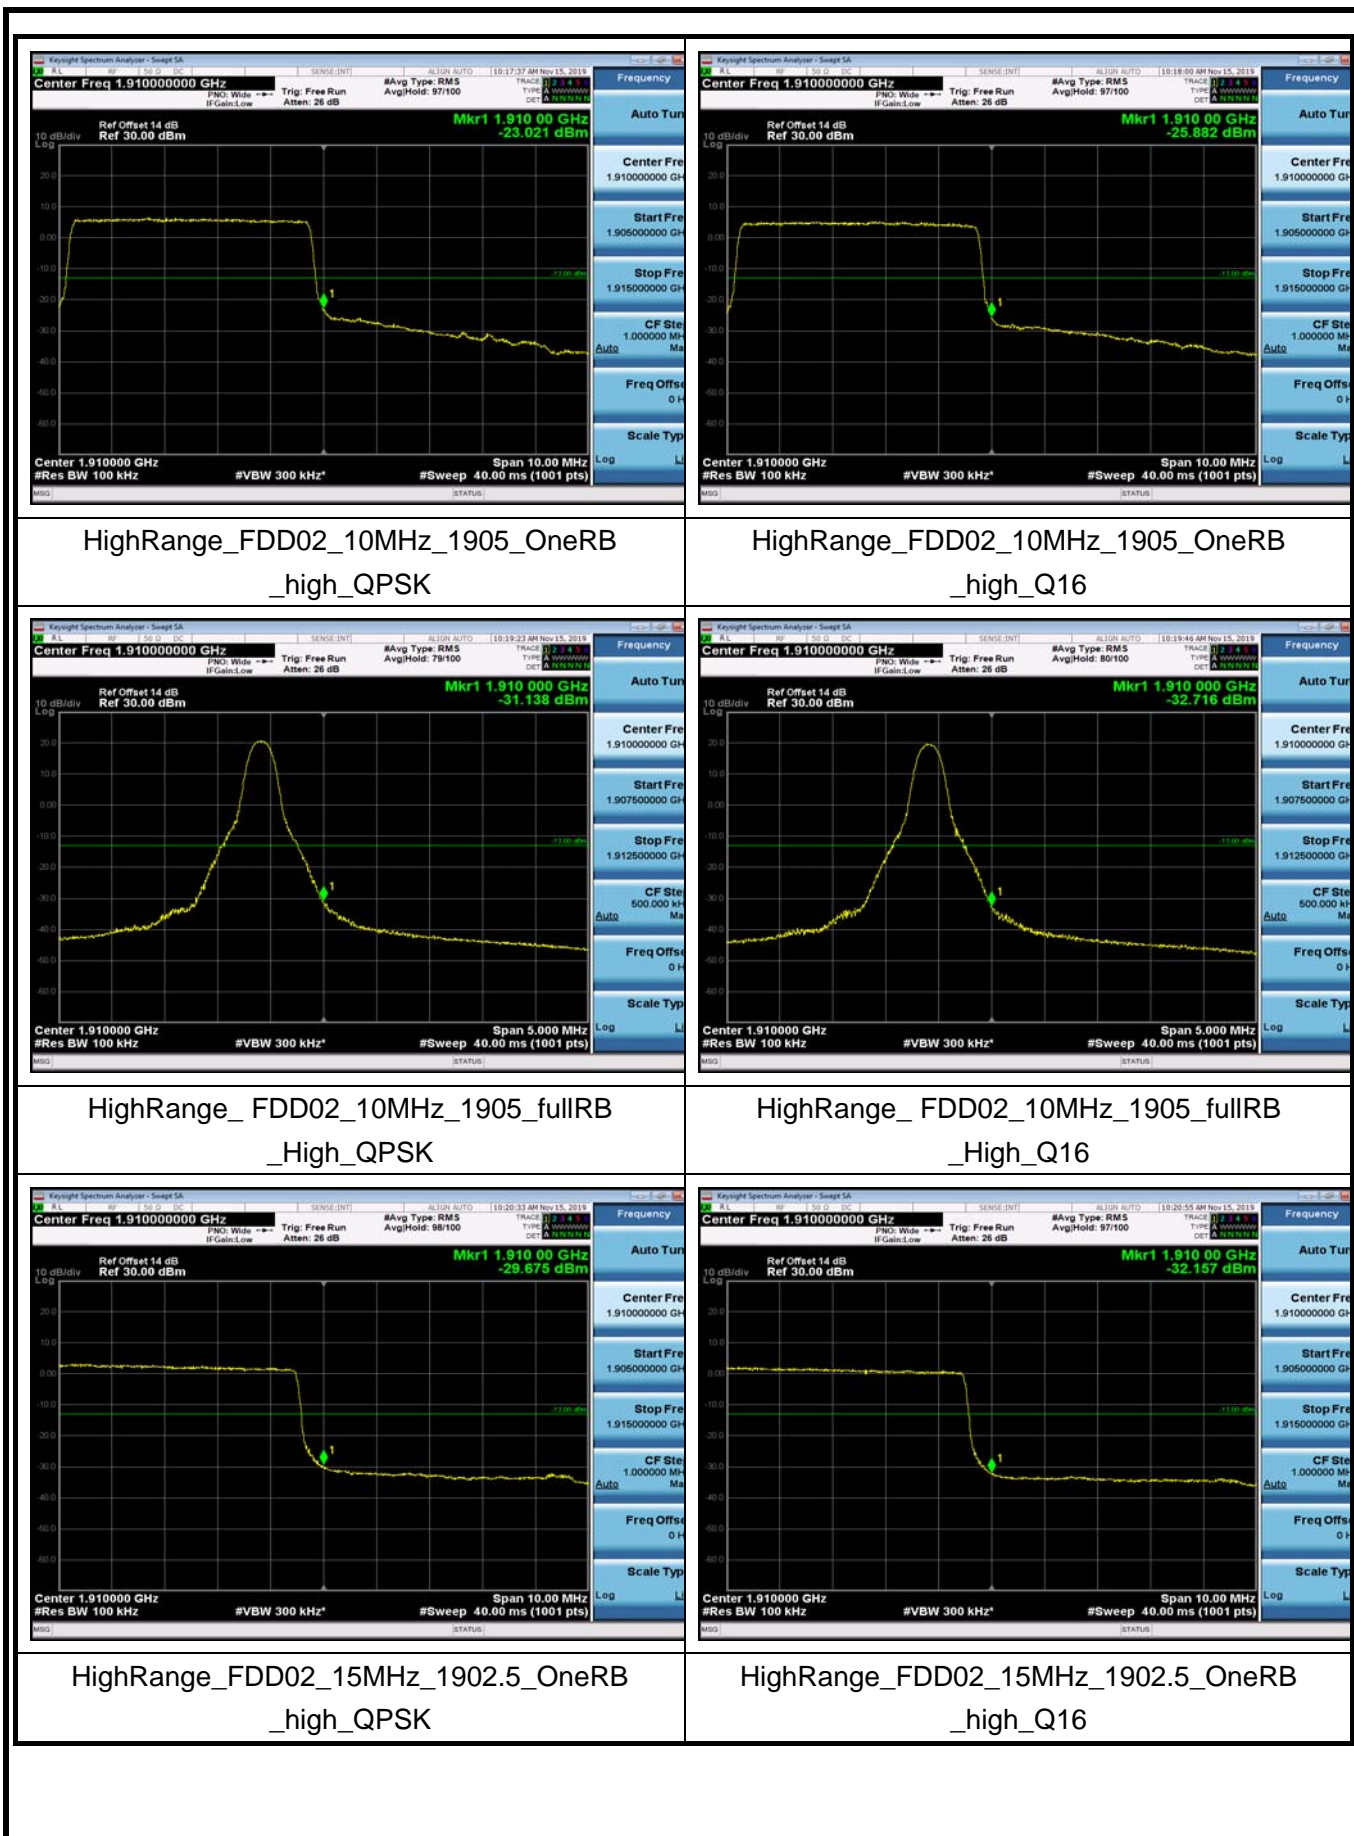

HighRange\_FDD02\_1.4MHz\_1909.3\_fullIRB\_High\_QPSK

HighRange\_FDD02\_1.4MHz\_1909.3\_fullIRB\_High\_Q16

HighRange\_FDD02\_3MHz\_1908.5\_OneRB\_high\_QPSK

HighRange\_FDD02\_3MHz\_1908.5\_OneRB\_high\_Q16