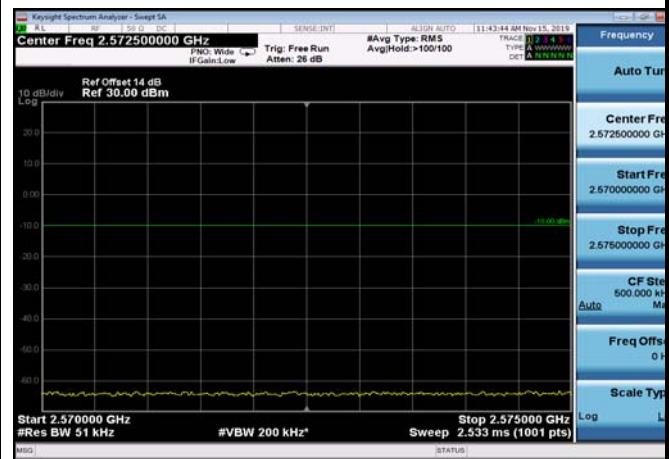

FDD07_10MHz_2505_Q16_fullIRB_ExtraBand_s_Range_2570~2575

FDD07_10MHz_2505_Q16_fullIRB_ExtraBand_s_Range_2576~2595