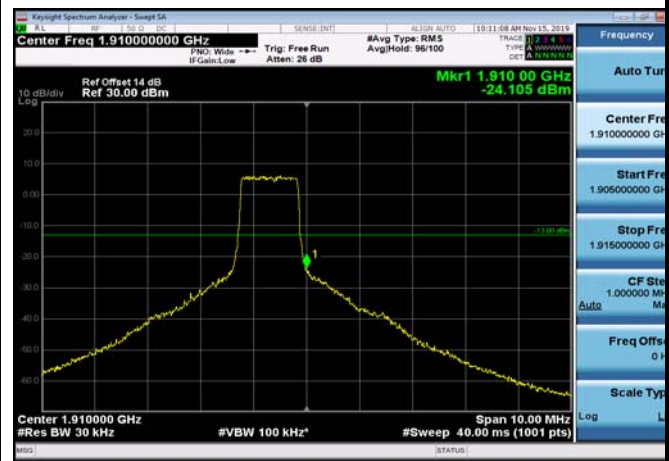

LowRange\_FDD02\_20MHz\_1860\_fullRB  
\_Low\_QPSK

LowRange\_FDD02\_20MHz\_1860\_fullRB  
\_Low\_Q16

HighRange\_FDD02\_1.4MHz\_1909.3\_OneRB\_high\_QPSK

HighRange\_FDD02\_1.4MHz\_1909.3\_OneRB\_high\_Q16

HighRange\_FDD02\_1.4MHz\_1909.3\_fullIRB\_High\_QPSK

HighRange\_FDD02\_1.4MHz\_1909.3\_fullIRB\_High\_Q16

HighRange\_FDD02\_3MHz\_1908.5\_OneRB\_high\_QPSK

HighRange\_FDD02\_3MHz\_1908.5\_OneRB\_high\_Q16