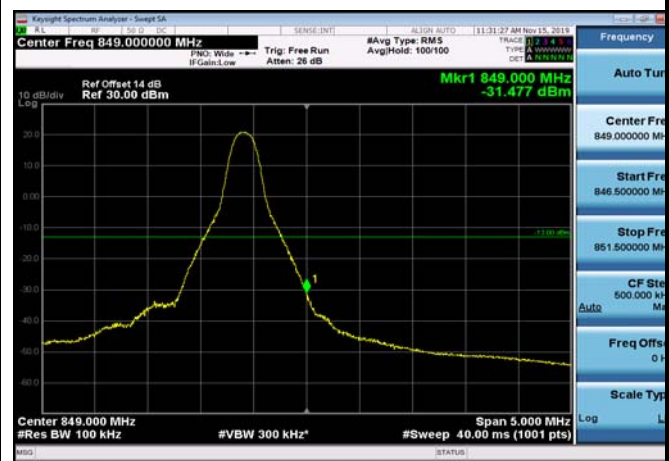

HighRange_FDD05_10MHz_844_OneRB_high_Q16

HighRange_FDD05_10MHz_844_fullRB_High_Q16