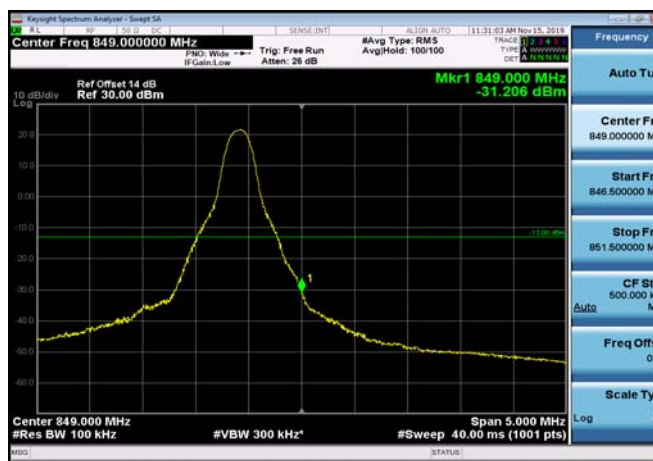

HighRange_FDD05_10MHz_844_fullRB_High_QPSK