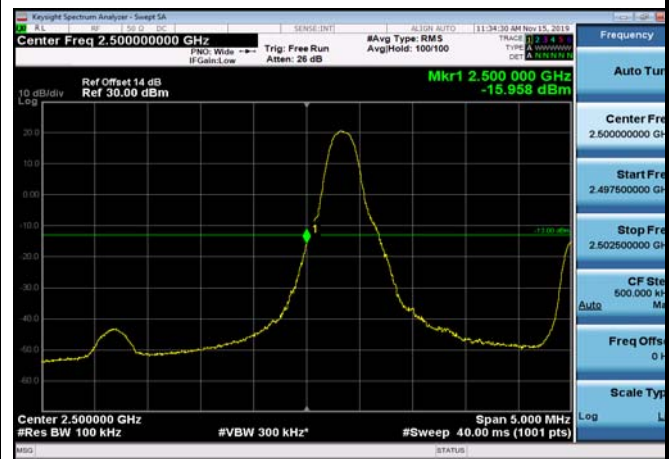

FDD07\_5MHz\_2502.5\_QPSK\_OneRB\_high\_ExtraBands\_Range\_2575~2576

FDD07\_5MHz\_2502.5\_QPSK\_OneRB\_high\_ExtraBands\_Range\_2576~2595

LowRange\_FDD07\_5MHz\_2502.5\_OneRB\_low\_QPSK

LowRange\_FDD07\_5MHz\_2502.5\_OneRB\_low\_Q16