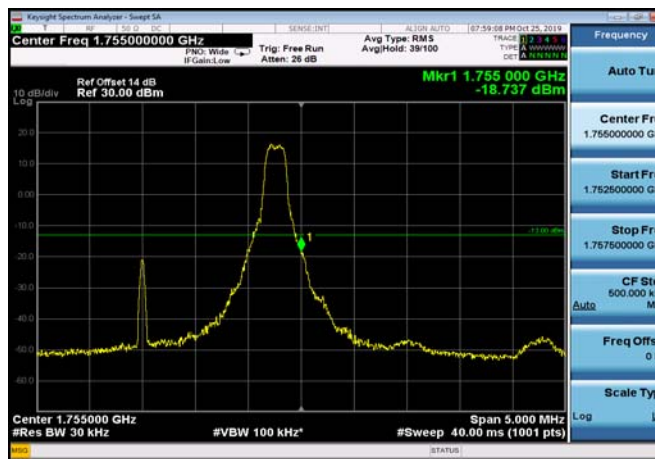

HighRange\_FDD04\_1.4MHz\_1754.3\_fullIRB\_High\_QPSK

HighRange\_FDD04\_1.4MHz\_1754.3\_fullIRB\_High\_Q16

HighRange\_FDD04\_3MHz\_1753.5\_OneRB\_high\_QPSK

HighRange\_FDD04\_3MHz\_1753.5\_OneRB\_high\_Q16