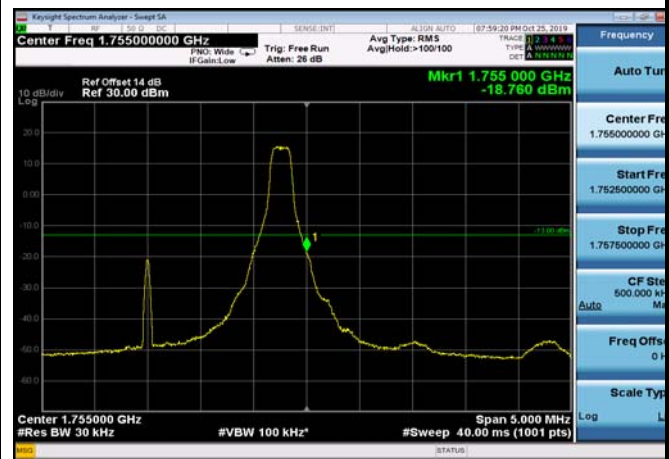

HighRange_FDD04_3MHz_1753.5_OneRB_high_Q16

HighRange_FDD04_3MHz_1753.5_fullIRB_High_Q16