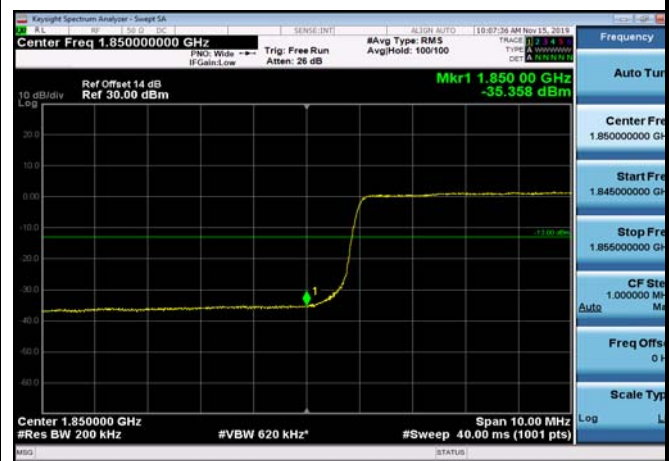

LowRange_FDD02_20MHz_1860_fullRB
_Low_Q16

HighRange_FDD02_1.4MHz_1909.3_OneRB_high_Q16