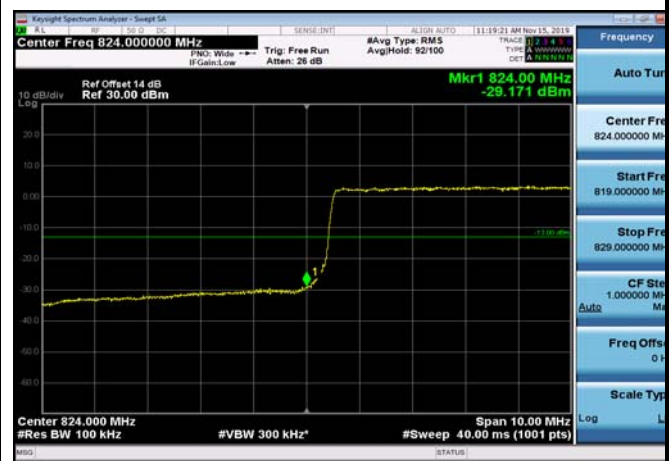

LowRange\_FDD05\_10MHz\_829\_OneRB  
\_low\_QPSK

LowRange\_FDD05\_10MHz\_829\_OneRB  
\_low\_Q16

LowRange\_FDD05\_10MHz\_829\_fullRB  
\_Low\_QPSK

LowRange\_FDD05\_10MHz\_829\_fullRB  
\_Low\_Q16

HighRange\_FDD05\_1.4MHz\_848.3\_OneRB  
\_high\_QPSK