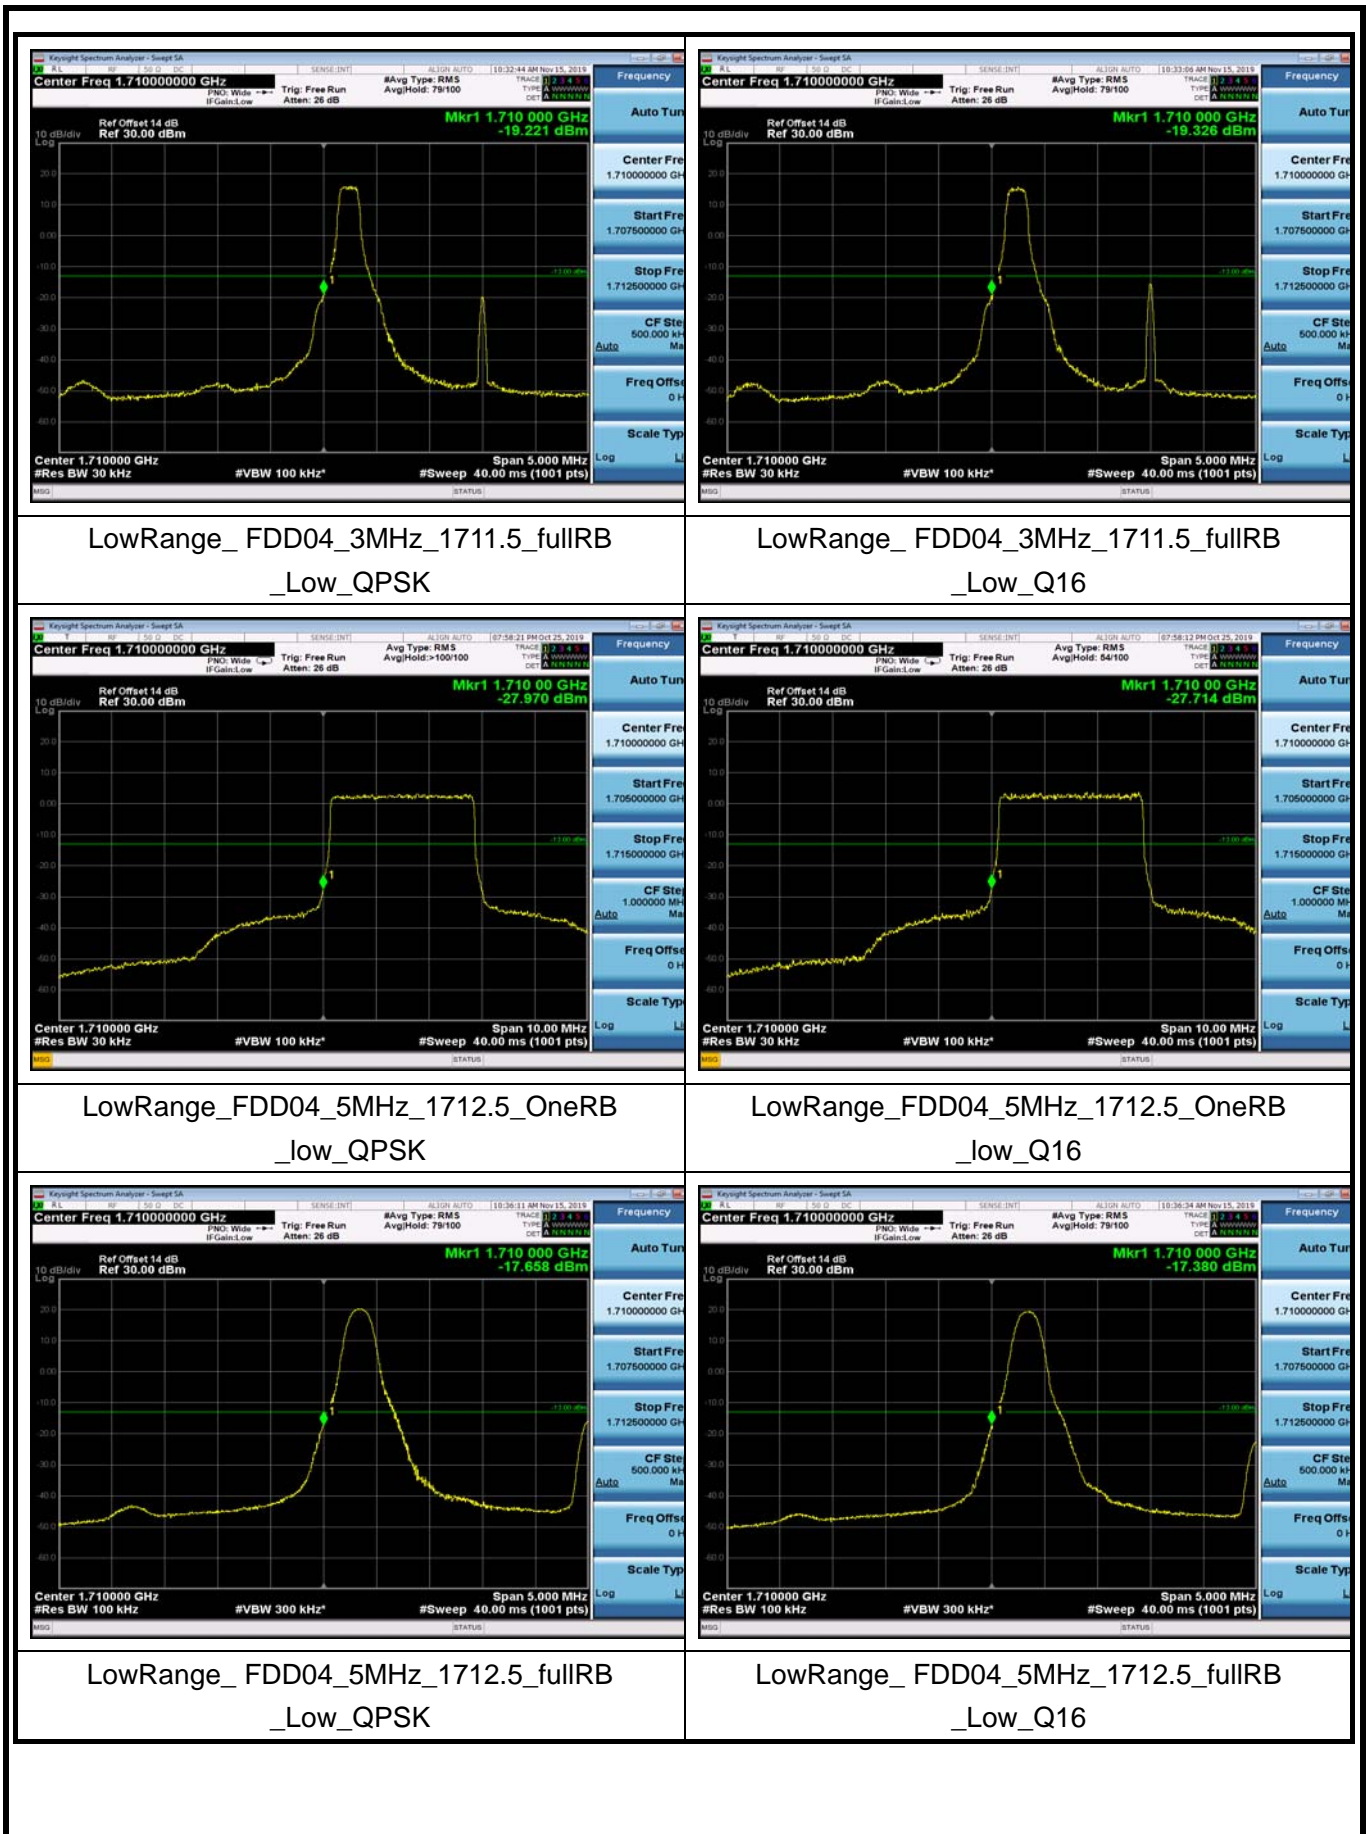

HighRange\_FDD02\_1.4MHz\_1909.3\_fullIRB\_High\_QPSK

HighRange\_FDD02\_1.4MHz\_1909.3\_fullIRB\_High\_Q16

HighRange\_FDD02\_3MHz\_1908.5\_OneRB\_high\_QPSK

HighRange\_FDD02\_3MHz\_1908.5\_OneRB\_high\_Q16