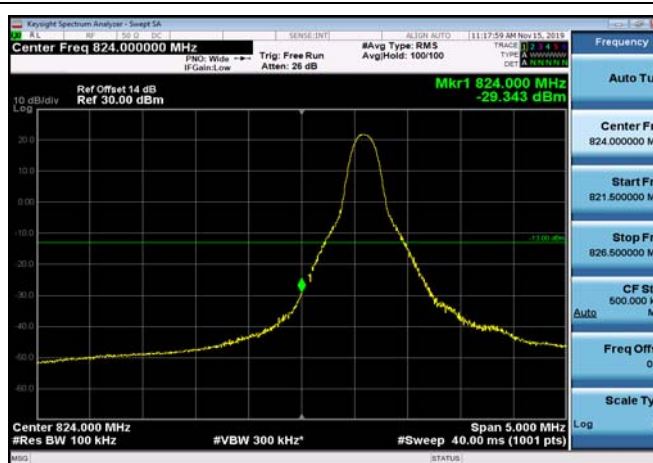

LowRange_FDD05_10MHz_829_OneRB
_low_QPSK

LowRange_FDD05_10MHz_829_fullRB
_Low_QPSK