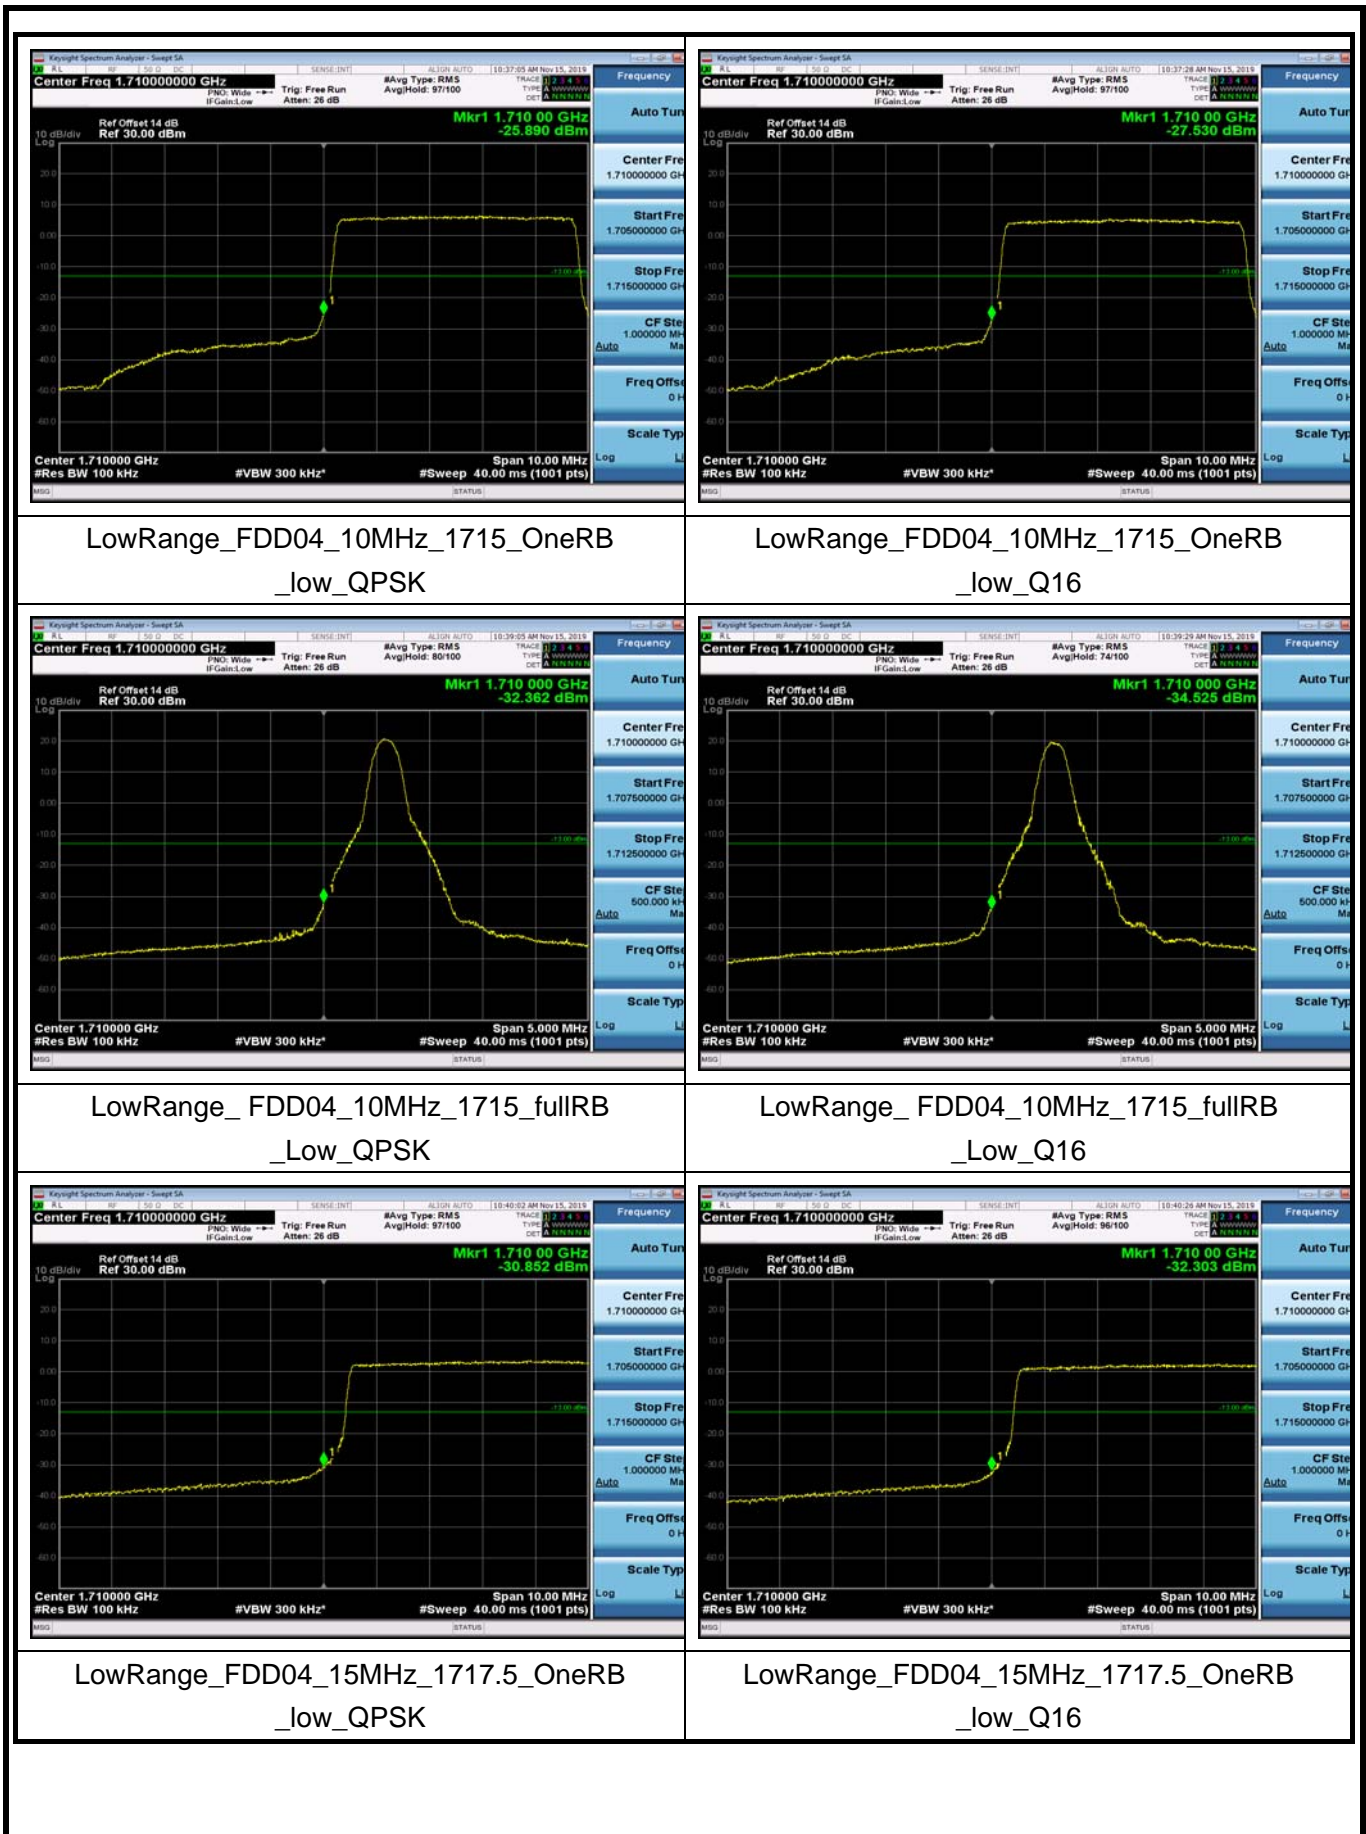

HighRange\_FDD02\_1.4MHz\_1909.3\_fullIRB\_High\_QPSK

HighRange\_FDD02\_1.4MHz\_1909.3\_fullIRB\_High\_Q16

HighRange\_FDD02\_3MHz\_1908.5\_OneRB\_high\_QPSK

HighRange\_FDD02\_3MHz\_1908.5\_OneRB\_high\_Q16

LowRange\_FDD04\_10MHz\_1715\_OneRB\_low\_QPSK

LowRange\_FDD04\_10MHz\_1715\_OneRB\_low\_Q16

LowRange\_FDD04\_10MHz\_1715\_fullRB\_Low\_QPSK

LowRange\_FDD04\_10MHz\_1715\_fullRB\_Low\_Q16

LowRange\_FDD04\_15MHz\_1717.5\_OneRB\_low\_QPSK