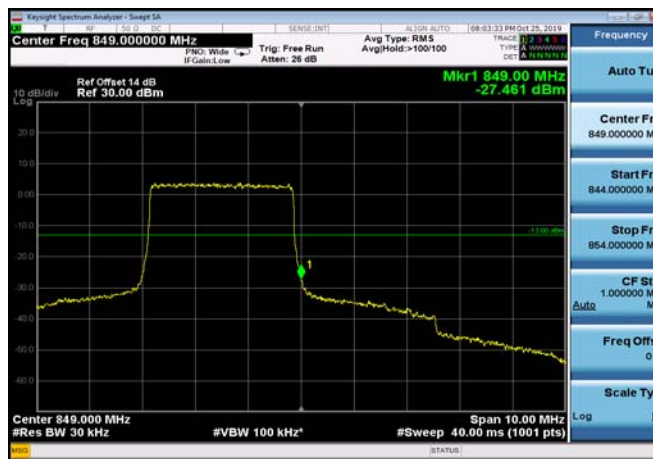

HighRange_FDD05_5MHz_846.5_OneRB_high_QPSK