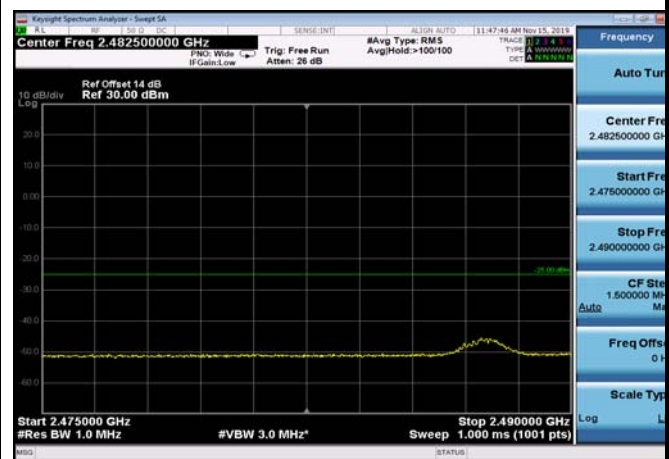

FDD07_15MHz_2507.5_Q16_OneRB_low
_ExtraBands_Range_2475~2490

LowRange_FDD07_15MHz_2507.5_fullIRB
_Low_QPSK