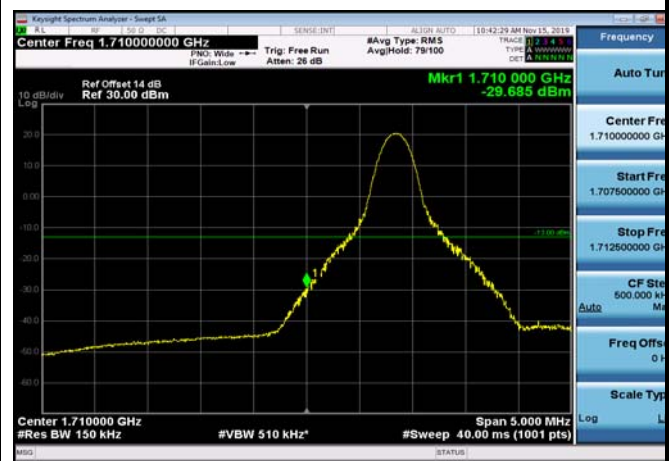

LowRange_FDD04_15MHz_1717.5_fullRB
_Low_Q16