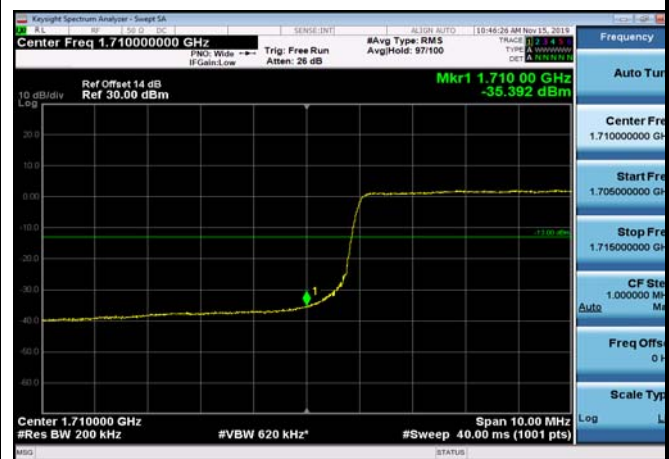

LowRange_FDD04_20MHz_1720_fullRB
_Low_Q16

HighRange_FDD04_1.4MHz_1754.3_OneRB_high_Q16