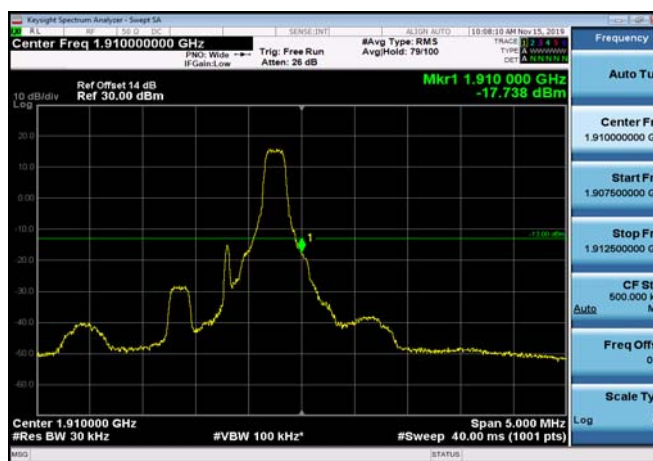

LowRange\_FDD02\_20MHz\_1860\_fullRB  
\_Low\_QPSK

LowRange\_FDD02\_20MHz\_1860\_fullRB  
\_Low\_Q16

HighRange\_FDD02\_1.4MHz\_1909.3\_OneRB\_high\_QPSK

HighRange\_FDD02\_1.4MHz\_1909.3\_OneRB\_high\_Q16

HighRange\_FDD02\_1.4MHz\_1909.3\_fullIRB\_High\_QPSK

HighRange\_FDD02\_1.4MHz\_1909.3\_fullIRB\_High\_Q16

HighRange\_FDD02\_3MHz\_1908.5\_OneRB\_high\_QPSK

HighRange\_FDD02\_3MHz\_1908.5\_OneRB\_high\_Q16