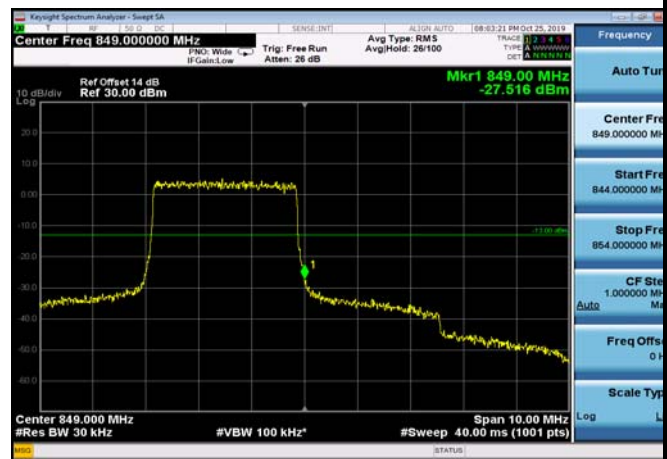

HighRange_FDD05_5MHz_846.5_OneRB_high_Q16