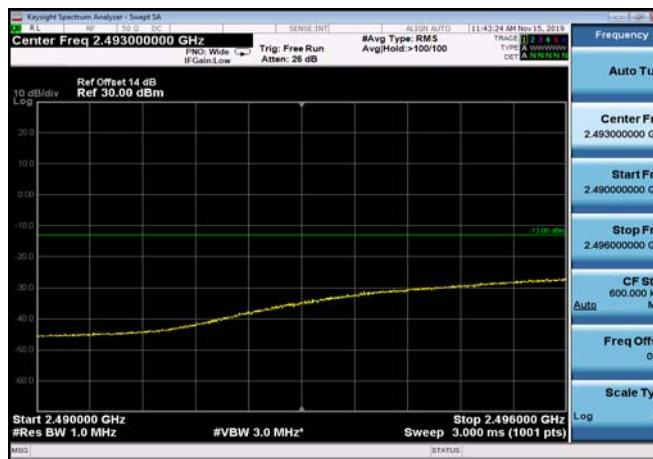

FDD07_10MHz_2505_Q16_fullIRB_ExtraBand_s_Range_2490~2496

FDD07_10MHz_2505_Q16_fullIRB_ExtraBand_s_Range_2575~2576