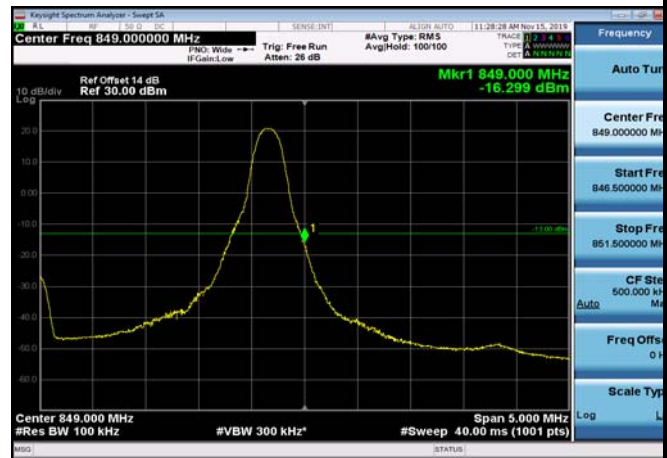

HighRange\_FDD05\_1.4MHz\_848.3\_OneRB  
\_high\_Q16

HighRange\_FDD05\_5MHz\_846.5\_OneRB\_high\_QPSK

HighRange\_FDD05\_5MHz\_846.5\_OneRB\_high\_Q16

HighRange\_FDD05\_5MHz\_846.5\_fullRB\_High\_QPSK

HighRange\_FDD05\_5MHz\_846.5\_fullRB\_High\_Q16