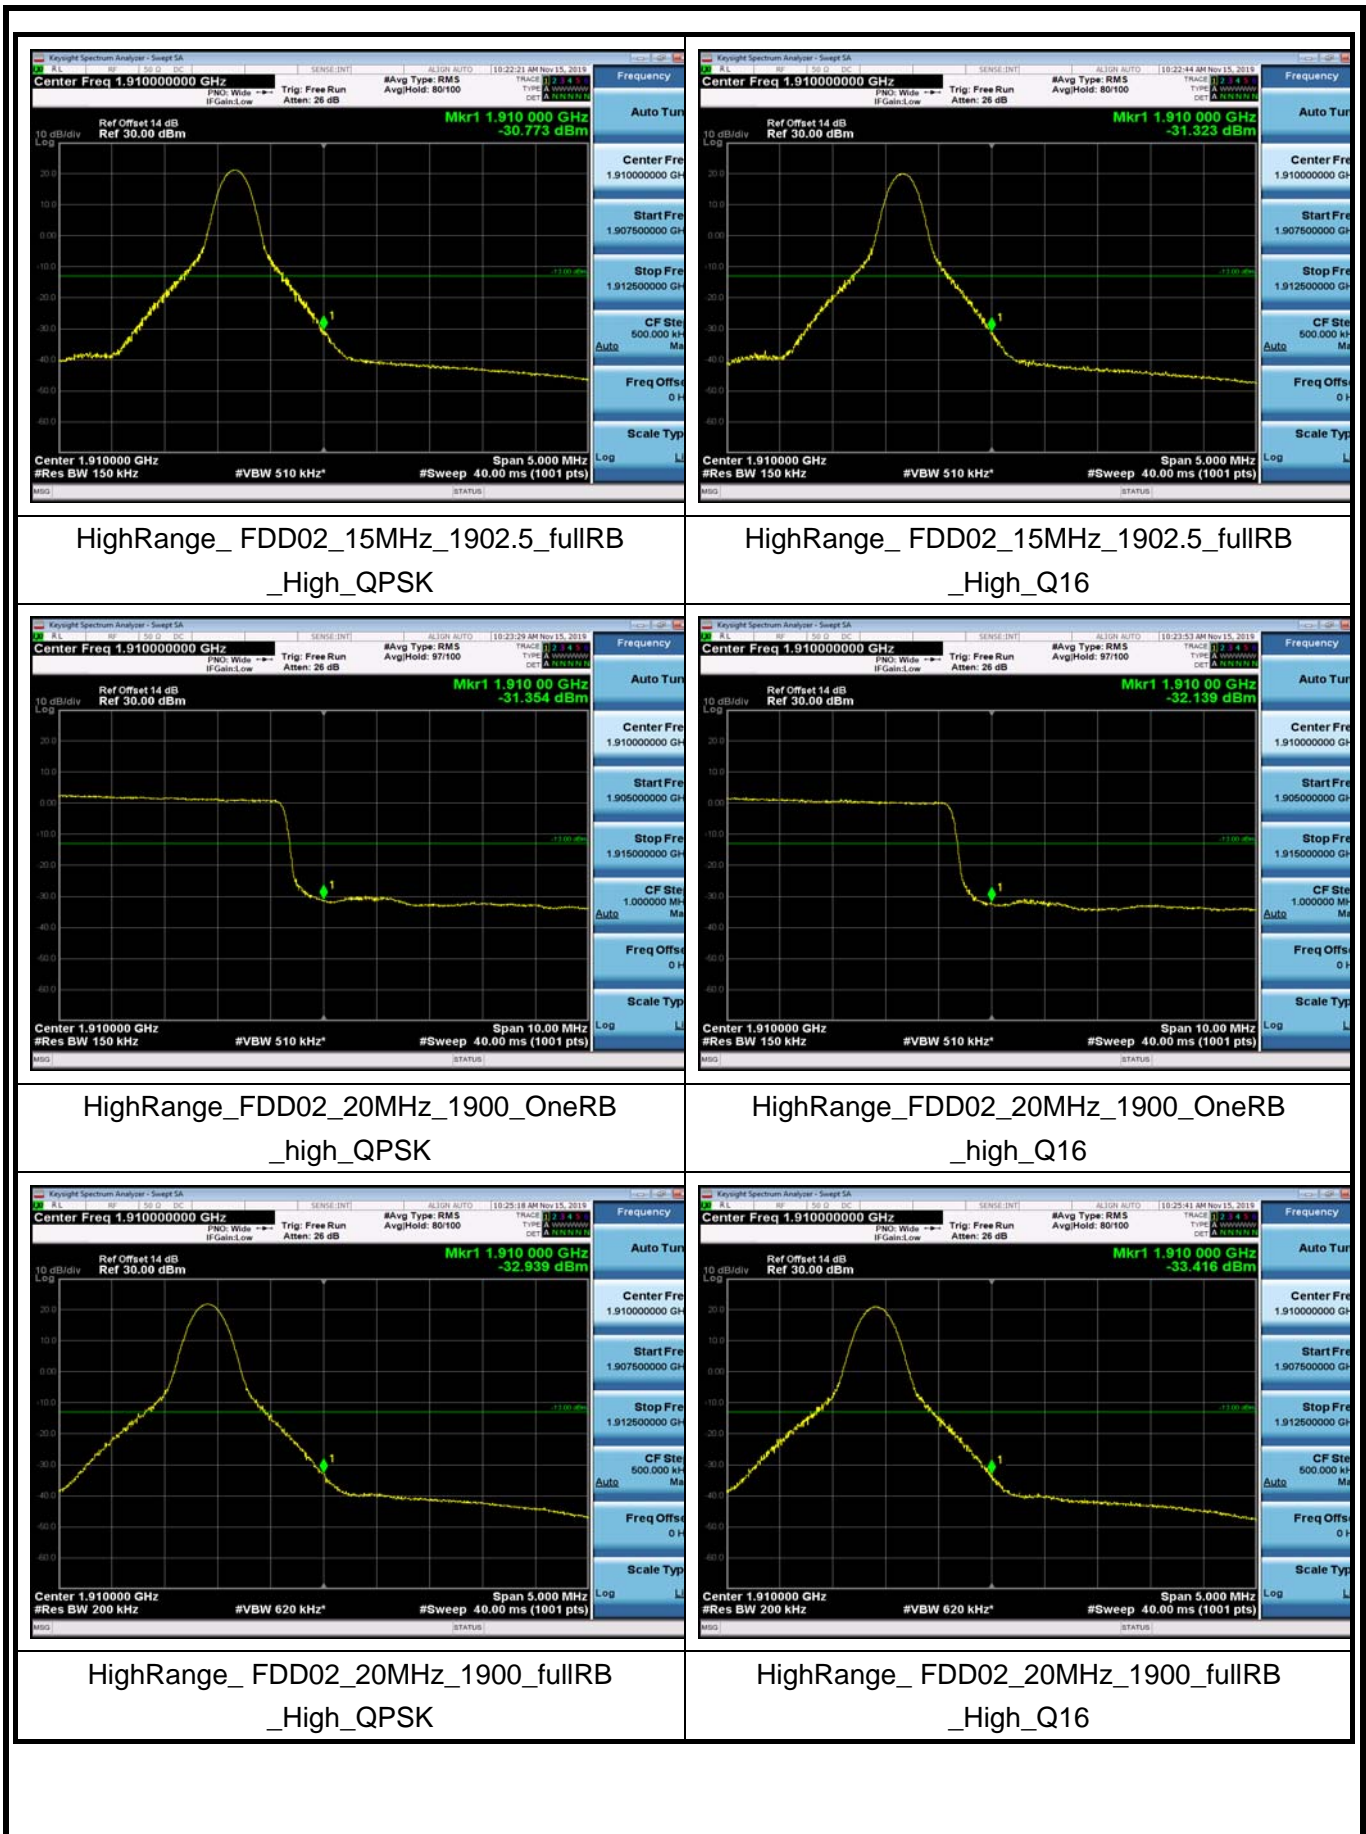

HighRange\_FDD02\_1.4MHz\_1909.3\_fullIRB\_High\_QPSK

HighRange\_FDD02\_1.4MHz\_1909.3\_fullIRB\_High\_Q16

HighRange\_FDD02\_3MHz\_1908.5\_OneRB\_high\_QPSK

HighRange\_FDD02\_3MHz\_1908.5\_OneRB\_high\_Q16