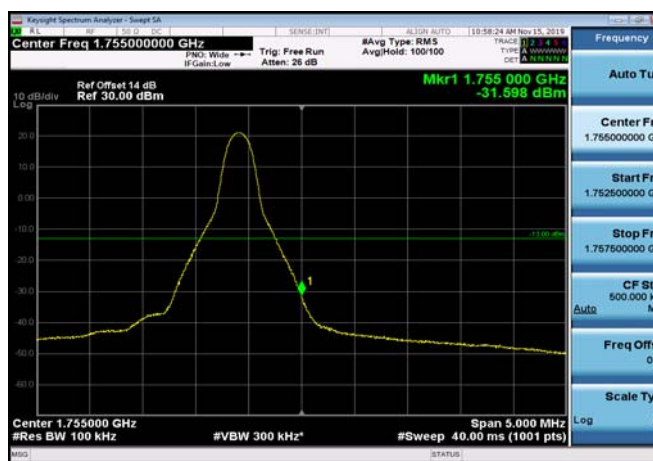

HighRange_FDD04_10MHz_1750_OneRB_high_QPSK

HighRange_FDD04_10MHz_1750_fullRB_High_QPSK