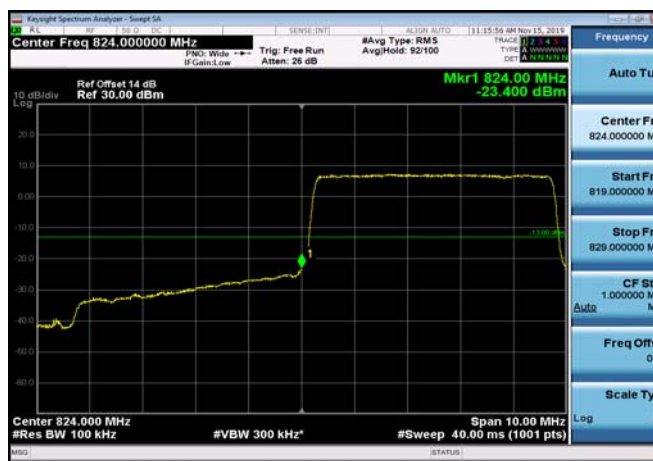

LowRange\_FDD05\_3MHz\_825.5\_fullRB  
\_Low\_Q16

LowRange\_FDD05\_5MHz\_826.5\_OneRB  
\_low\_QPSK

LowRange\_FDD05\_5MHz\_826.5\_OneRB  
\_low\_Q16

LowRange\_FDD05\_5MHz\_826.5\_fullRB  
\_Low\_QPSK

LowRange\_FDD05\_5MHz\_826.5\_fullRB  
\_Low\_Q16