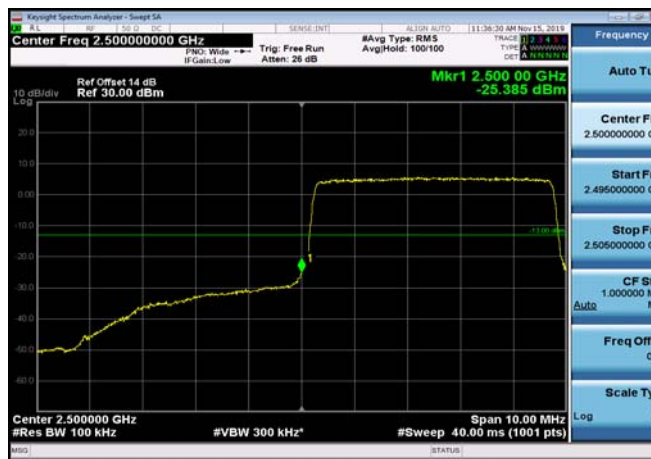

FDD07_5MHz_2502.5_Q16_fullIRB_ExtraBans ds_Range_2490~2496