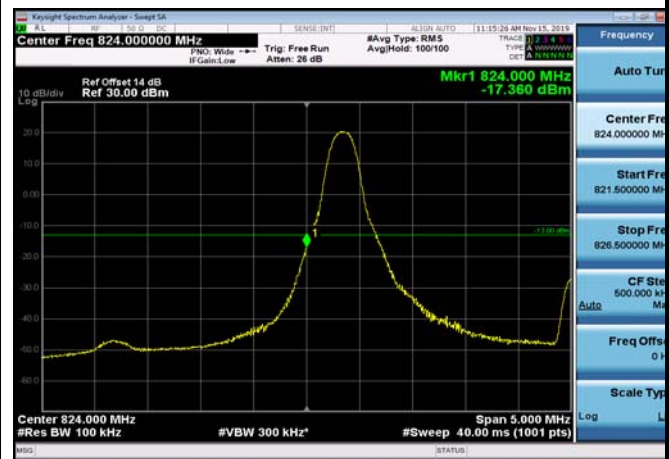

LowRange\_FDD05\_3MHz\_825.5\_fullRB  
\_Low\_Q16

LowRange\_FDD05\_5MHz\_826.5\_OneRB  
\_low\_QPSK

LowRange\_FDD05\_5MHz\_826.5\_OneRB  
\_low\_Q16

LowRange\_FDD05\_5MHz\_826.5\_fullRB  
\_Low\_QPSK

LowRange\_FDD05\_5MHz\_826.5\_fullRB  
\_Low\_Q16