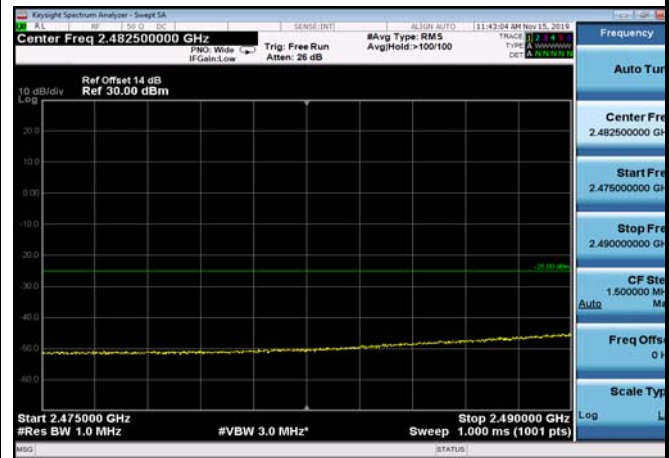

LowRange\_FDD07\_10MHz\_2505\_fullRB  
\_Low\_QPSK

LowRange\_ FDD07\_10MHz\_2505\_fullIRB\_Low\_Q16

FDD07\_10MHz\_2505\_Q16\_fullIRB\_ExtraBand\_s\_Range\_2475~2490

FDD07\_10MHz\_2505\_Q16\_fullIRB\_ExtraBand\_s\_Range\_2490~2496