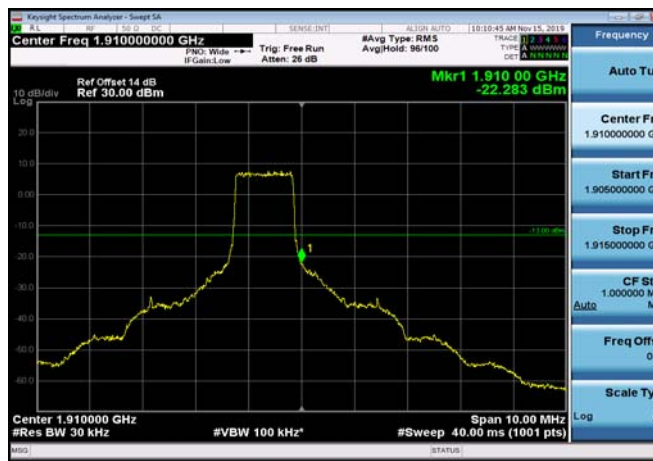

LowRange\_FDD02\_20MHz\_1860\_fullRB  
\_Low\_QPSK

LowRange\_FDD02\_20MHz\_1860\_fullRB  
\_Low\_Q16

HighRange\_FDD02\_1.4MHz\_1909.3\_OneRB\_high\_QPSK

HighRange\_FDD02\_1.4MHz\_1909.3\_OneRB\_high\_Q16

HighRange\_FDD02\_1.4MHz\_1909.3\_fullIRB\_High\_QPSK

HighRange\_FDD02\_1.4MHz\_1909.3\_fullIRB\_High\_Q16

HighRange\_FDD02\_3MHz\_1908.5\_OneRB\_high\_QPSK

HighRange\_FDD02\_3MHz\_1908.5\_OneRB\_high\_Q16