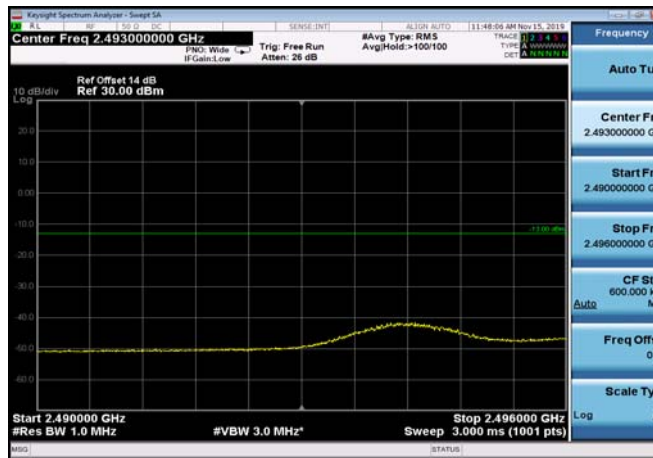

FDD07_15MHz_2507.5_Q16_OneRB_low
_ExtraBands_Range_2490~2496

LowRange_FDD07_15MHz_2507.5_fullIRB
_Low_Q16