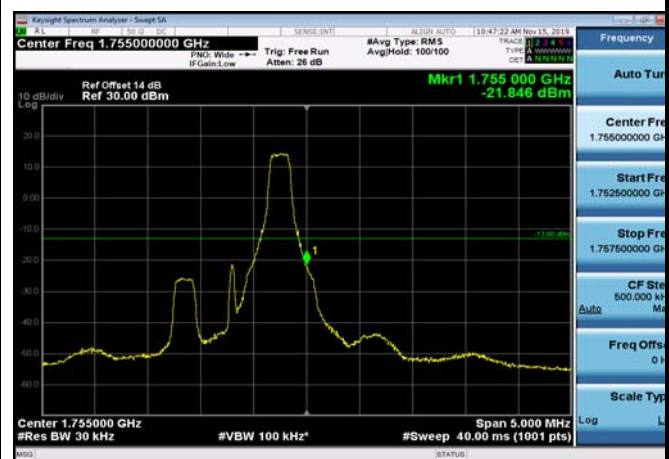

HighRange_FDD04_1.4MHz_1754.3_OneRB_high_Q16

HighRange_FDD04_1.4MHz_1754.3_fullIRB_High_Q16