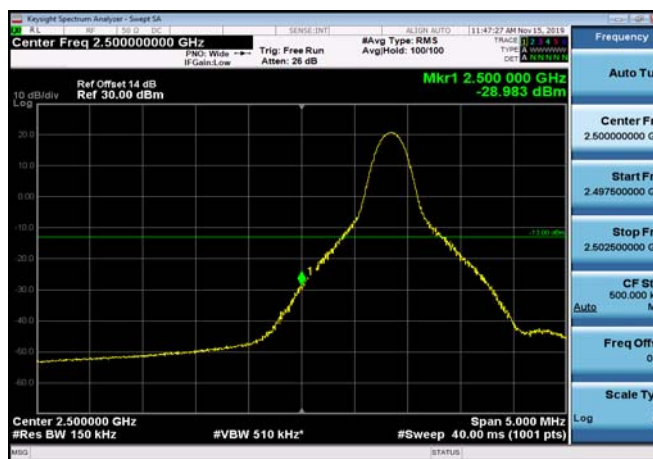

FDD07_15MHz_2507.5_Q16_OneRB_low
_ExtraBands_Range_2490~2496