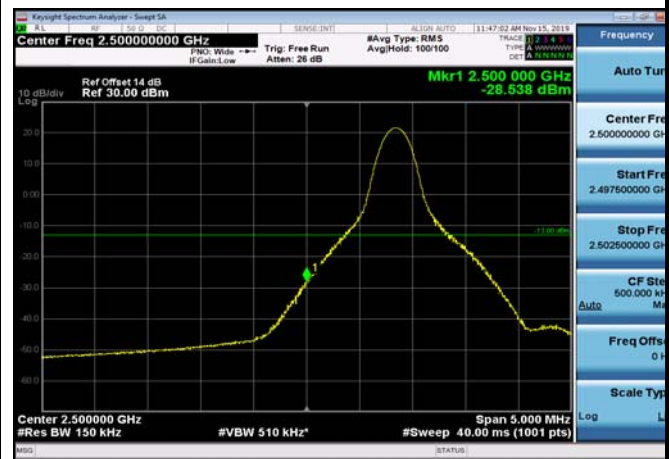

FDD07\_15MHz\_2507.5\_QPSK\_OneRB\_high  
\_ExtraBands\_Range\_2575~2576

FDD07\_15MHz\_2507.5\_QPSK\_OneRB\_high  
\_ExtraBands\_Range\_2576~2595

LowRange\_FDD07\_15MHz\_2507.5\_OneRB  
\_low\_QPSK

LowRange\_FDD07\_15MHz\_2507.5\_OneRB  
\_low\_Q16