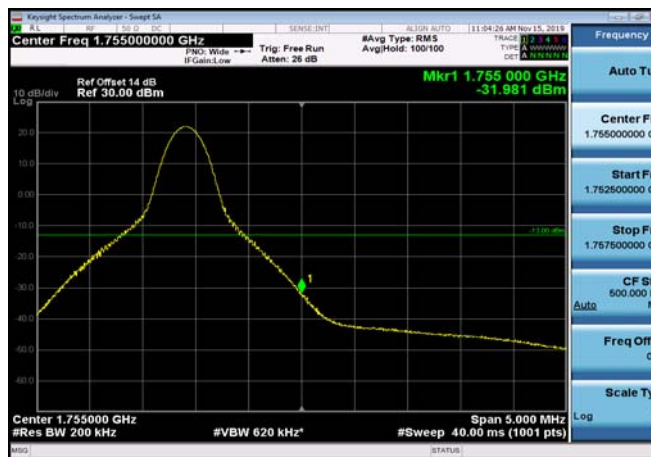

HighRange_FDD04_20MHz_1745_OneRB_high_QPSK

HighRange_FDD04_20MHz_1745_fullRB_High_QPSK