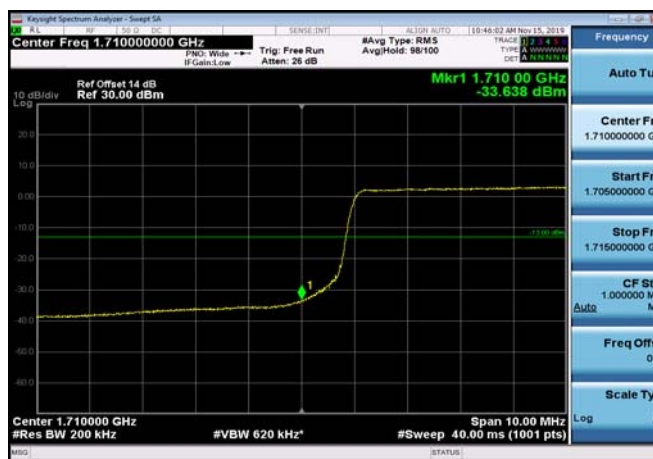

HighRange_FDD04_1.4MHz_1754.3_OneRB_high_QPSK