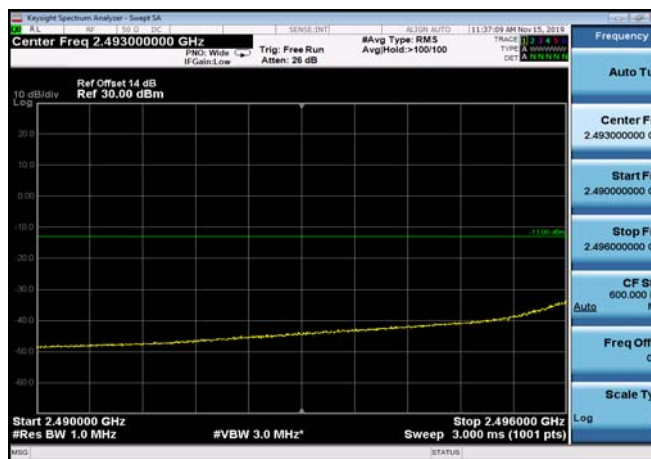

FDD07_5MHz_2502.5_Q16_fullIRB_ExtraBans ds_Range_2490~2496

FDD07_5MHz_2502.5_Q16_fullIRB_ExtraBans ds_Range_2575~2576