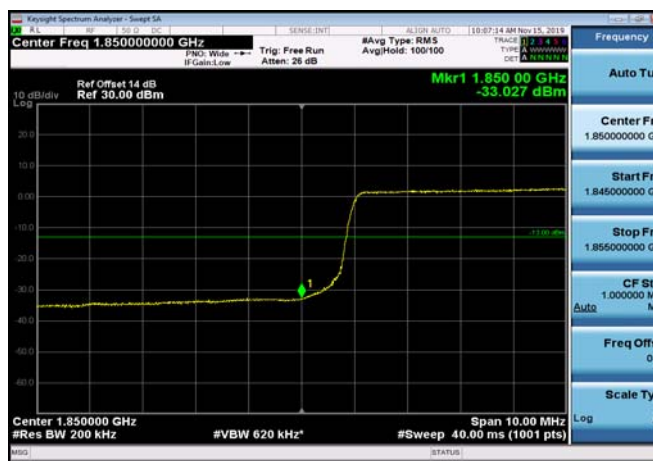

HighRange_FDD02_1.4MHz_1909.3_OneRB_high_QPSK