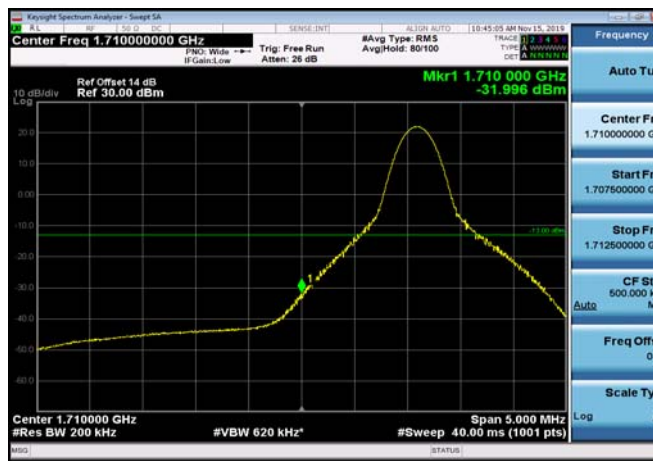

LowRange\_FDD04\_15MHz\_1717.5\_OneRB\_low\_Q16

LowRange\_FDD04\_15MHz\_1717.5\_fullRB  
\_Low\_QPSK

LowRange\_FDD04\_15MHz\_1717.5\_fullRB  
\_Low\_Q16

LowRange\_FDD04\_20MHz\_1720\_OneRB  
\_low\_QPSK

LowRange\_FDD04\_20MHz\_1720\_OneRB  
\_low\_Q16