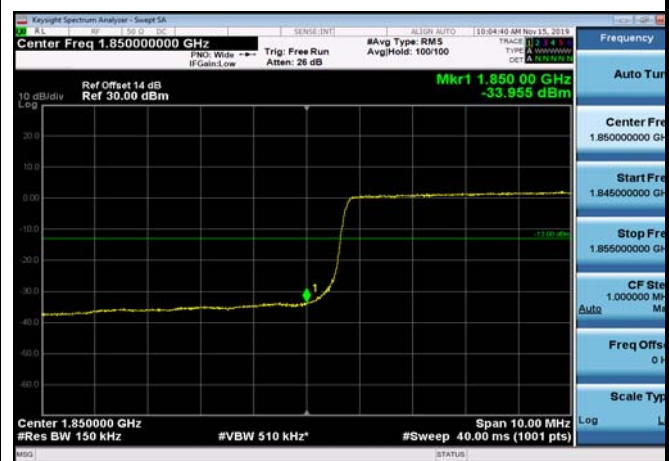

LowRange\_FDD02\_15MHz\_1857.5\_fullRB  
\_Low\_QPSK

LowRange\_FDD02\_15MHz\_1857.5\_fullRB  
\_Low\_Q16

LowRange\_FDD02\_20MHz\_1860\_OneRB  
\_low\_QPSK

LowRange\_FDD02\_20MHz\_1860\_OneRB  
\_low\_Q16