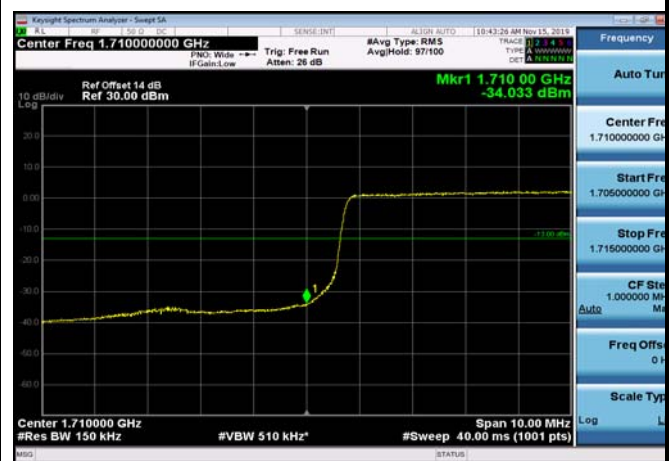

LowRange\_FDD04\_15MHz\_1717.5\_OneRB\_low\_Q16

LowRange\_FDD04\_15MHz\_1717.5\_fullRB  
\_Low\_QPSK

LowRange\_FDD04\_15MHz\_1717.5\_fullRB  
\_Low\_Q16

LowRange\_FDD04\_20MHz\_1720\_OneRB  
\_low\_QPSK

LowRange\_FDD04\_20MHz\_1720\_OneRB  
\_low\_Q16