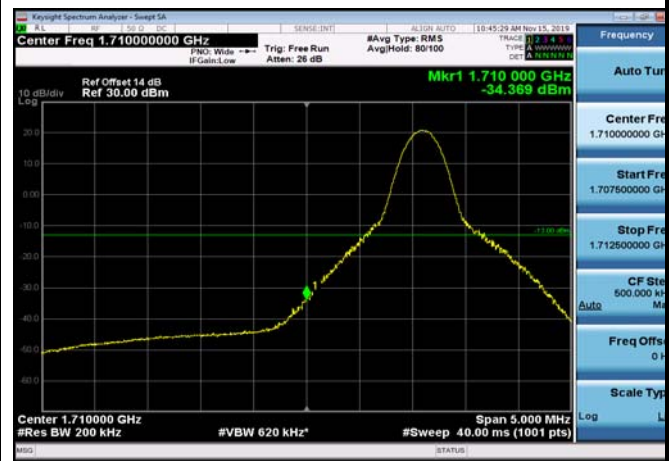

LowRange_FDD04_20MHz_1720_OneRB
_low_Q16

LowRange_FDD04_20MHz_1720_fullRB
_Low_Q16