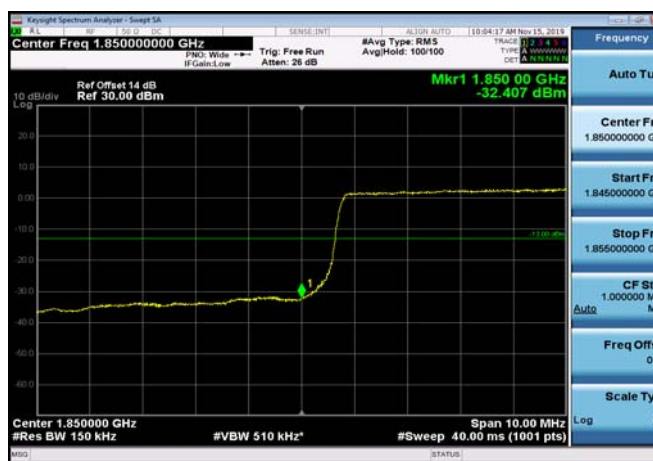

LowRange\_FDD02\_15MHz\_1857.5\_fullRB  
\_Low\_QPSK

LowRange\_FDD02\_15MHz\_1857.5\_fullRB  
\_Low\_Q16

LowRange\_FDD02\_20MHz\_1860\_OneRB  
\_low\_QPSK

LowRange\_FDD02\_20MHz\_1860\_OneRB  
\_low\_Q16

LowRange\_FDD02\_20MHz\_1860\_fullRB  
\_Low\_QPSK

LowRange\_FDD02\_20MHz\_1860\_fullRB  
\_Low\_Q16

HighRange\_FDD02\_1.4MHz\_1909.3\_OneRB\_high\_QPSK

HighRange\_FDD02\_1.4MHz\_1909.3\_OneRB\_high\_Q16