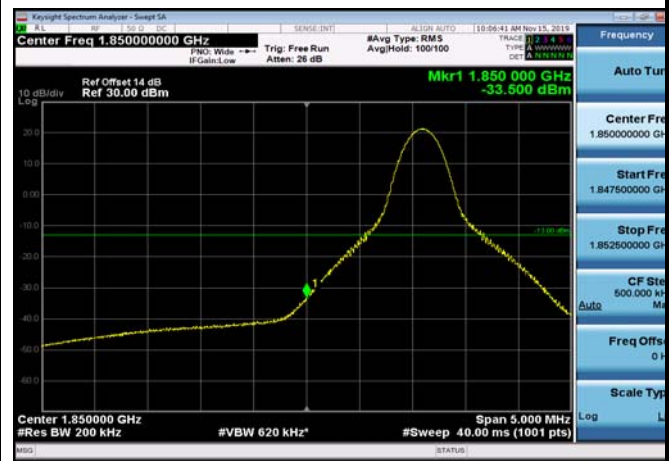

LowRange_FDD02_20MHz_1860_OneRB
_low_Q16

LowRange_FDD02_20MHz_1860_fullRB
_Low_Q16