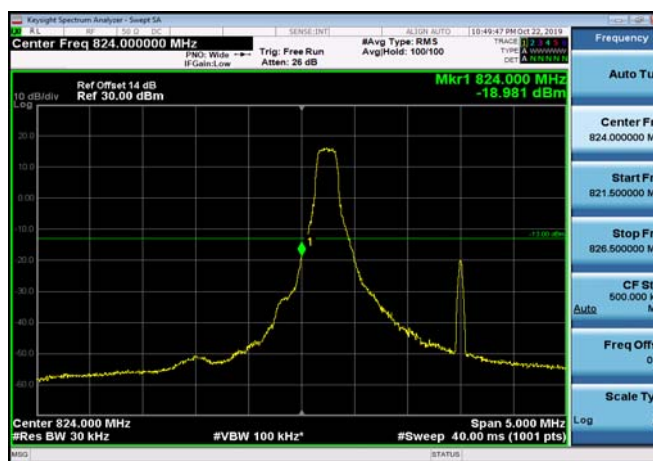

LowRange_FDD05_3MHz_825.5_fullRB
_Low_QPSK

LowRange_FDD05_5MHz_826.5_OneRB
_low_QPSK