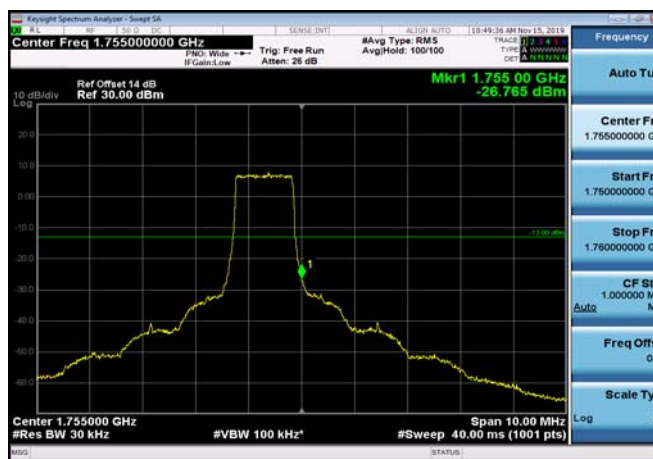

LowRange\_FDD04\_20MHz\_1720\_fullRB  
\_Low\_QPSK

LowRange\_FDD04\_20MHz\_1720\_fullRB  
\_Low\_Q16

HighRange\_FDD04\_1.4MHz\_1754.3\_OneRB\_high\_QPSK

HighRange\_FDD04\_1.4MHz\_1754.3\_OneRB\_high\_Q16

HighRange\_FDD04\_1.4MHz\_1754.3\_fullIRB\_High\_QPSK

HighRange\_FDD04\_1.4MHz\_1754.3\_fullIRB\_High\_Q16

HighRange\_FDD04\_3MHz\_1753.5\_OneRB\_high\_QPSK

HighRange\_FDD04\_3MHz\_1753.5\_OneRB\_high\_Q16