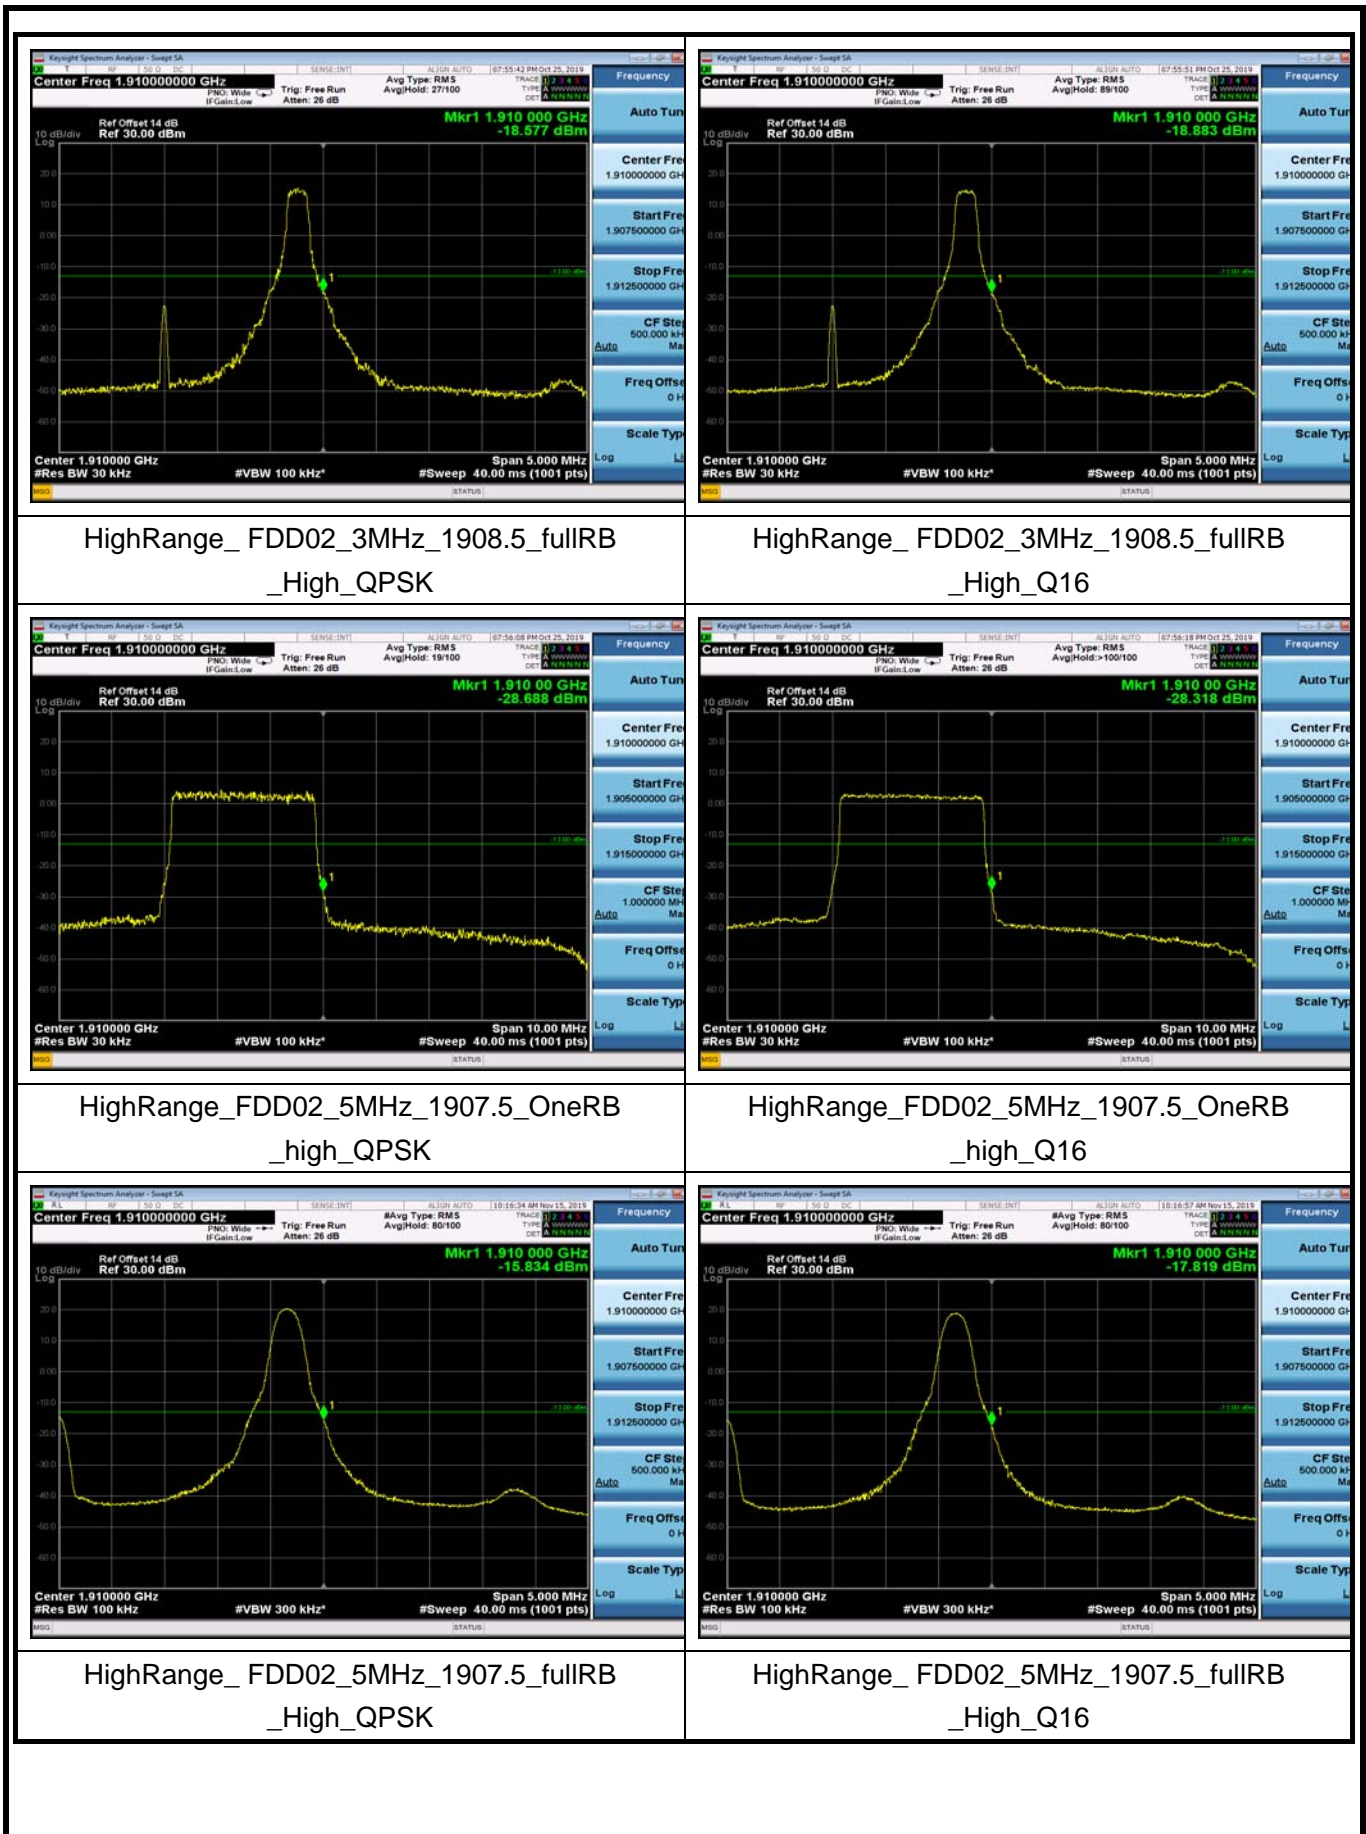

HighRange\_FDD02\_1.4MHz\_1909.3\_fullIRB\_High\_QPSK

HighRange\_FDD02\_1.4MHz\_1909.3\_fullIRB\_High\_Q16

HighRange\_FDD02\_3MHz\_1908.5\_OneRB\_high\_QPSK

HighRange\_FDD02\_3MHz\_1908.5\_OneRB\_high\_Q16