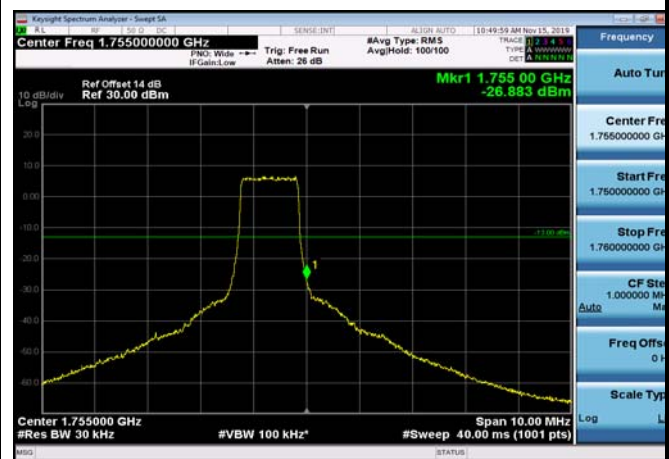

HighRange_FDD04_1.4MHz_1754.3_fullIRB_High_Q16

HighRange_FDD04_3MHz_1753.5_OneRB_high_Q16