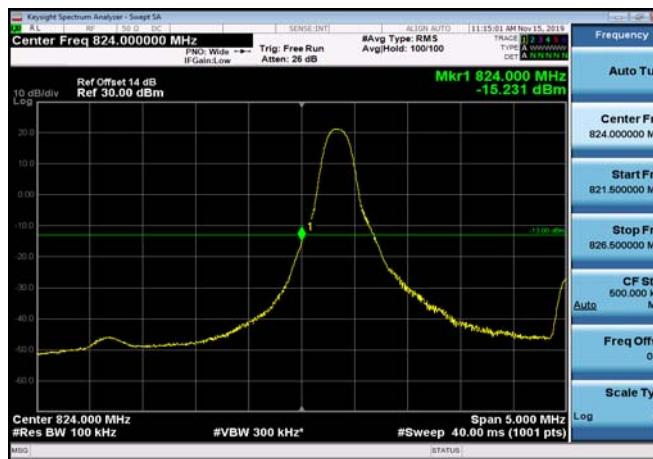

LowRange_FDD05_5MHz_826.5_OneRB
_low_QPSK

LowRange_FDD05_5MHz_826.5_fullRB
_Low_QPSK