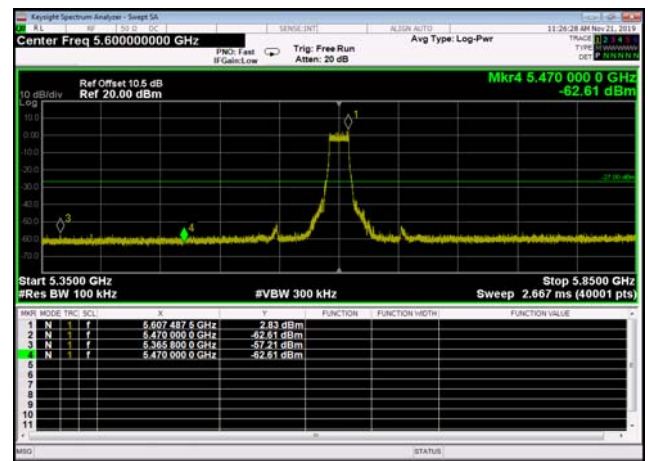

U-NII-2c ,Plot 1,Band Edge-802.11a(20
MHz),5600MHz,Ant1