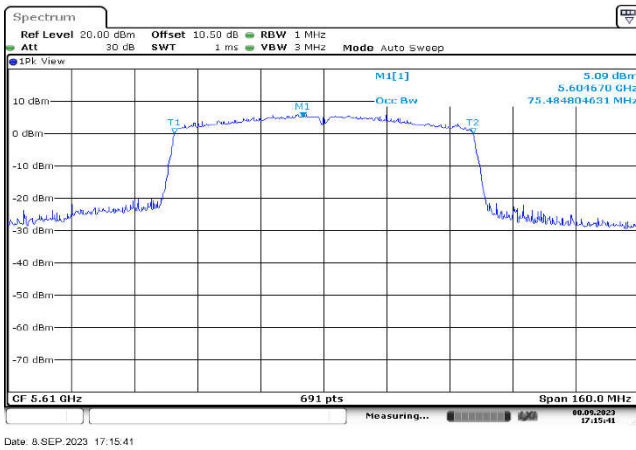

U-NII-2c,802.11ac(80MHz),5610MHz
,Ant1