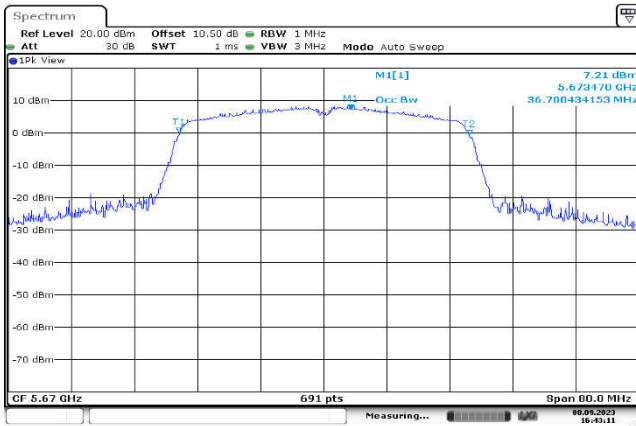

Date: 7.SEP.2023 18:01:44

U-NII-2c,802.11n(20MHz),5500MHz  
,Ant1

Date: 8.SEP.2023 15:55:52

U-NII-2c,802.11n(20MHz),5600MHz  
,Ant1

Date: 8.SEP.2023 15:47:49

U-NII-2c,802.11ac(40MHz),5670MHz  
,Ant1

U-NII-2c,802.11ac(80MHz),5530MHz  
,Ant1