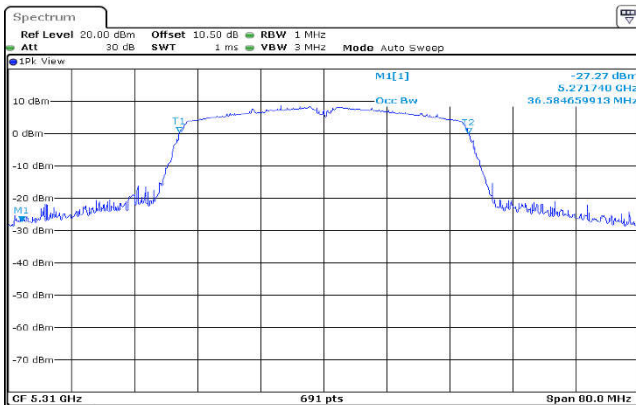

U-NII-2a,802.11ac(20MHz),5320MHz  
,Ant1

Date: 7.SEP.2023 17:22:49

U-NII-2a,802.11ac(40MHz),5270MHz  
,Ant1

Date: 7.SEP.2023 17:38:35

U-NII-2a,802.11ac(40MHz),5310MHz  
,Ant1

Date: 7.SEP.2023 17:39:20

U-NII-2a,802.11ac(80MHz),5290MHz  
,Ant1