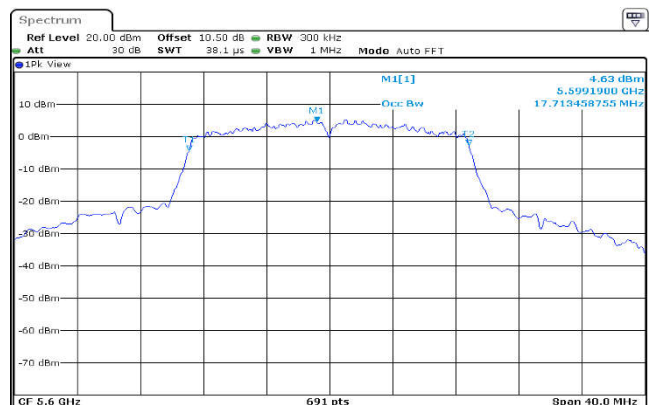

U-NII-2c,802.11n(20MHz),5600MHz
,Ant1

Date: 8.SEP.2023 15:47:49