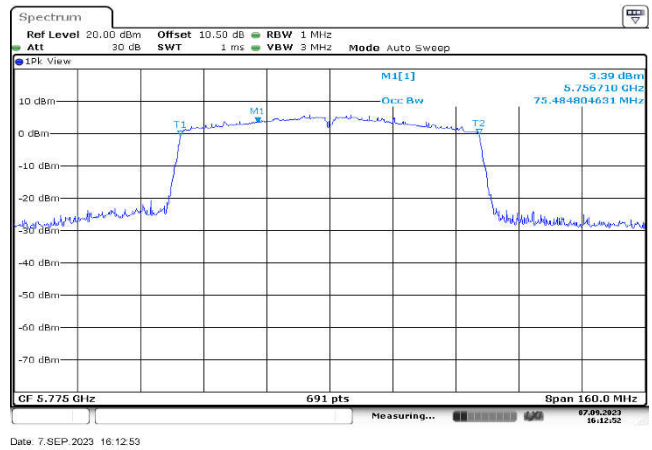

U-NII-3,802.11ac(80MHz),5775MHz
,Ant1