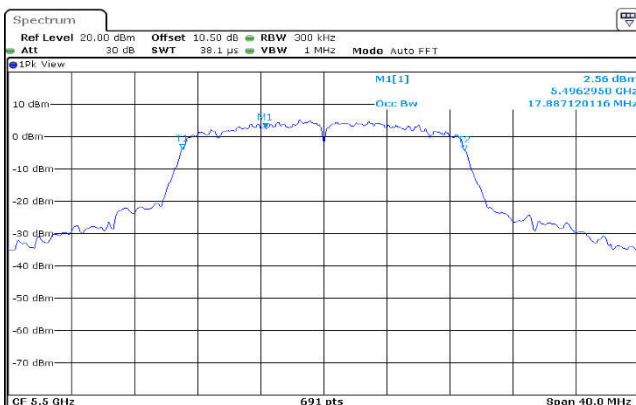

U-NII-2c,802.11n(20MHz),5500MHz
,Ant1

Date: 8.SEP.2023 15:55:52