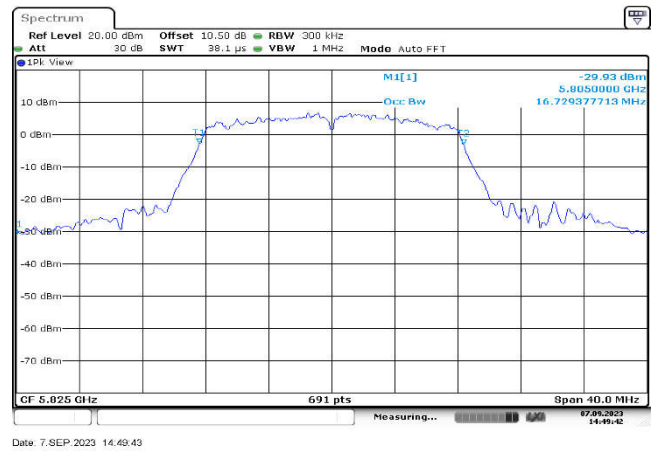

U-NII-3,802.11n(40MHz),5795MHz  
,Ant1

U-NII-3,802.11a(20MHz),5745MHz  
,Ant1

U-NII-3,802.11a(20MHz),5785MHz  
,Ant1

U-NII-3,802.11a(20MHz),5825MHz  
,Ant1

U-NII-3,802.11ac(20MHz),5745MHz  
,Ant1

U-NII-3,802.11ac(20MHz),5785MHz  
,Ant1