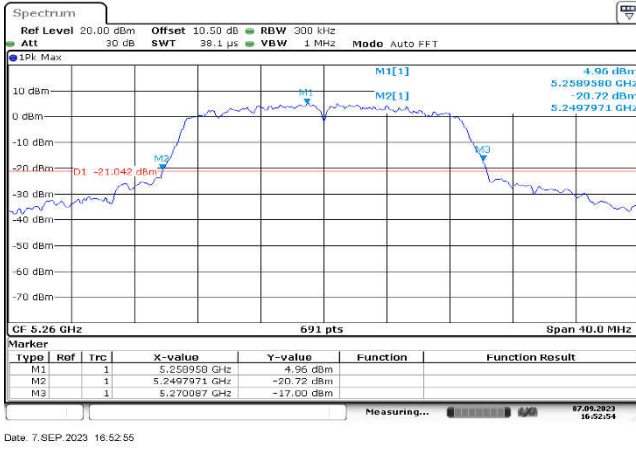

U-NII-2a,802.11n(20MHz),5260MHz ,Ant1

Date: 7.SEP.2023 16:52:55