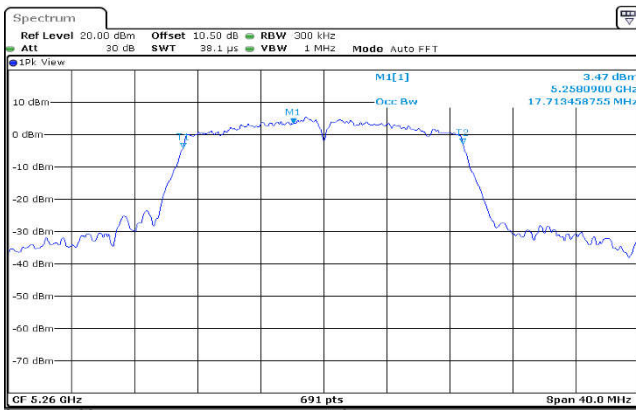

U-NII-2a,802.11ac(20MHz),5260MHz
,Ant1

Date: 7.SEP.2023 17:21:19