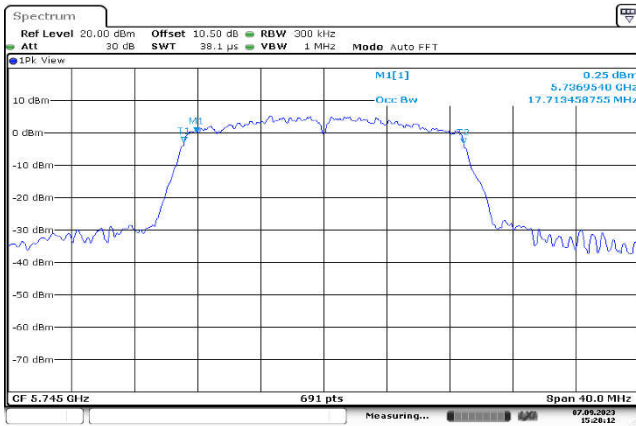

U-NII-3,802.11n(40MHz),5795MHz  
,Ant1

U-NII-3,802.11a(20MHz),5745MHz  
,Ant1

U-NII-3,802.11a(20MHz),5785MHz  
,Ant1

U-NII-3,802.11a(20MHz),5825MHz  
,Ant1

U-NII-3,802.11ac(20MHz),5745MHz  
,Ant1

U-NII-3,802.11ac(20MHz),5785MHz  
,Ant1