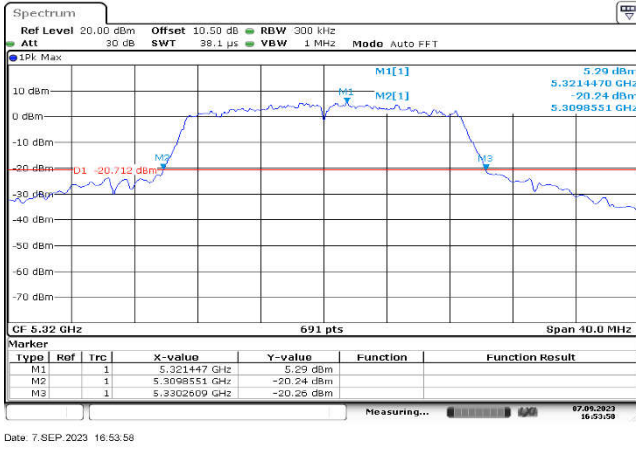

U-NII-2a,802.11n(20MHz),5320MHz ,Ant1

Date: 7.SEP.2023 16:53:58