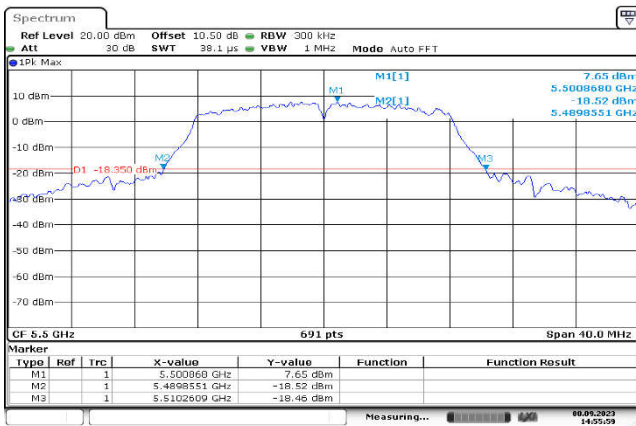

U-NII-2c,802.11n(20MHz),5500MHz  
,Ant1

U-NII-2c,802.11n(20MHz),5600MHz  
,Ant1

U-NII-2c,802.11n(20MHz),5700MHz  
,Ant1

Date: 8.SEP.2023 16:09:32

U-NII-2c,802.11n(40MHz),5510MHz  
,Ant1

Date: 8.SEP.2023 16:22:29

U-NII-2c,802.11n(40MHz),5590MHz  
,Ant1

Date: 8.SEP.2023 16:28:22

U-NII-2c,802.11n(40MHz),5670MHz  
,Ant1

Date: 8.SEP.2023 16:36:23

U-NII-2c,802.11a(20MHz),5500MHz  
,Ant1

Date: 8.SEP.2023 14:55:59

U-NII-2c,802.11a(20MHz),5600MHz  
,Ant1