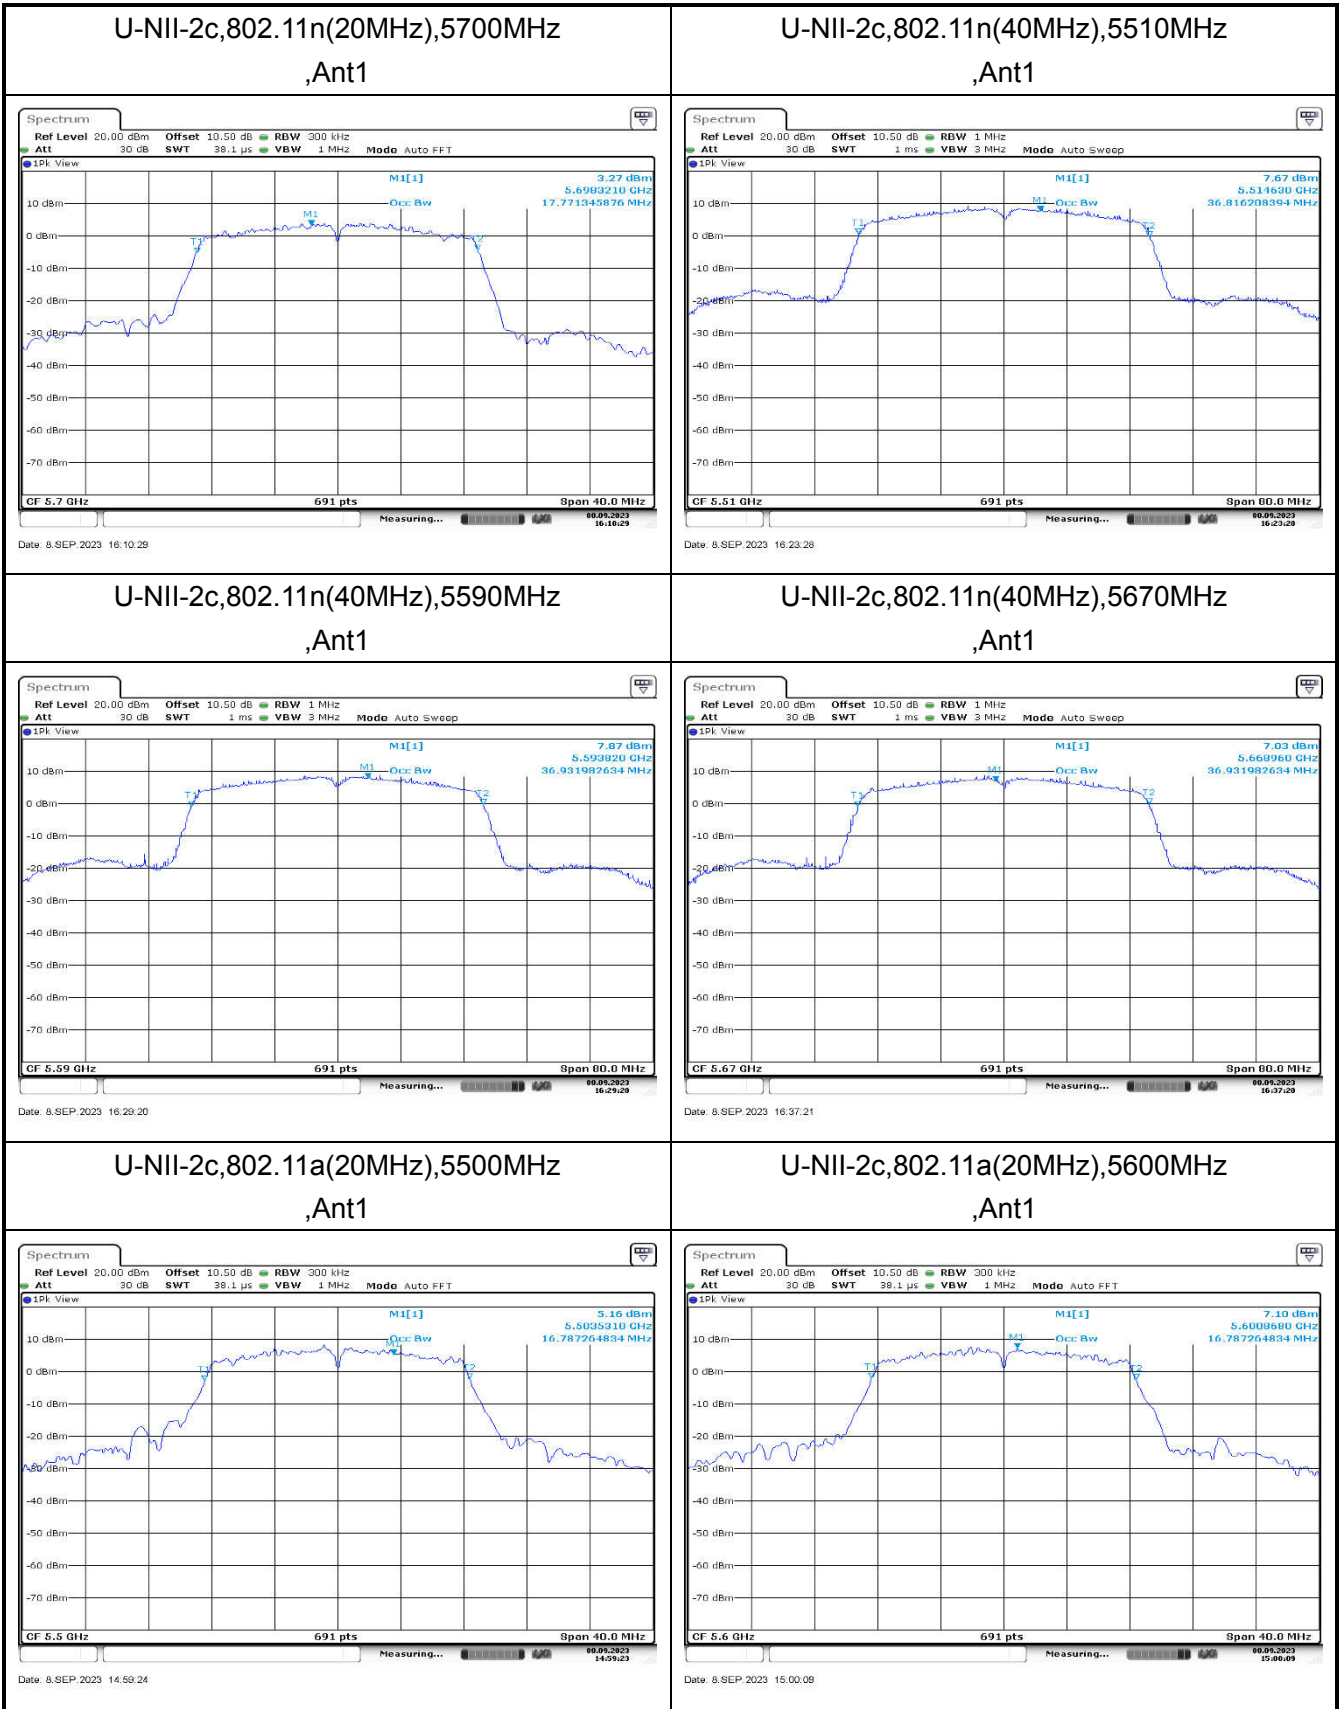

Date: 7.SEP.2023 18:01:44

U-NII-2c,802.11n(20MHz),5500MHz  
,Ant1

Date: 8.SEP.2023 15:55:52

U-NII-2c,802.11n(20MHz),5600MHz  
,Ant1

Date: 8.SEP.2023 15:47:49

U-NII-2c,802.11ac(40MHz),5670MHz  
,Ant1

U-NII-2c,802.11ac(80MHz),5530MHz  
,Ant1