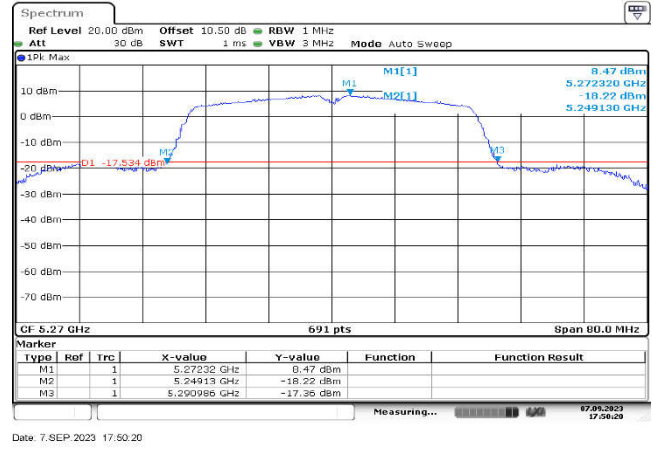

U-NII-2a,802.11n(40MHz),5270MHz ,Ant1

Date: 7.SEP.2023 17:50:20