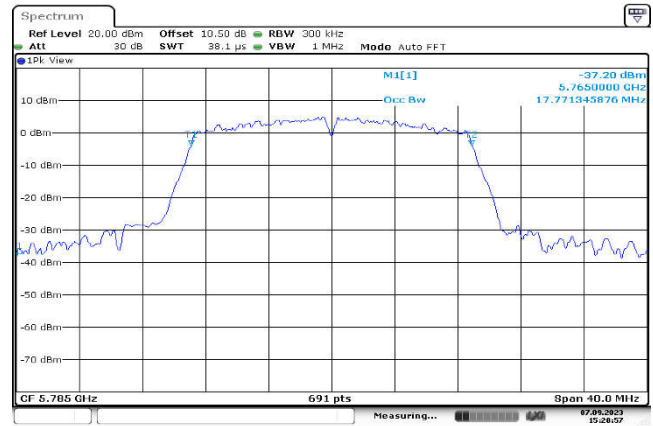

U-NII-3,802.11n(40MHz),5795MHz  
,Ant1

U-NII-3,802.11a(20MHz),5745MHz  
,Ant1

U-NII-3,802.11a(20MHz),5785MHz  
,Ant1

U-NII-3,802.11a(20MHz),5825MHz  
,Ant1

U-NII-3,802.11ac(20MHz),5745MHz  
,Ant1

U-NII-3,802.11ac(20MHz),5785MHz  
,Ant1