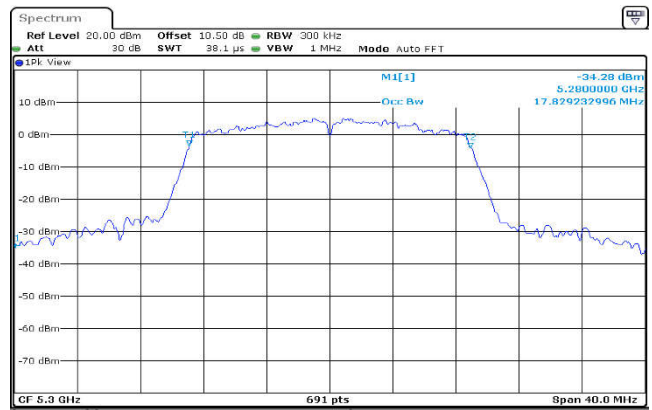

Date: 7.SEP.2023 16:24:07

U-NII-2a,802.11a(20MHz),5320MHz  
,Ant1

Date: 7.SEP.2023 16:24:52

U-NII-2a,802.11ac(20MHz),5260MHz  
,Ant1

Date: 7.SEP.2023 17:21:19

U-NII-2a,802.11ac(20MHz),5300MHz  
,Ant1

Date: 7.SEP.2023 17:22:04