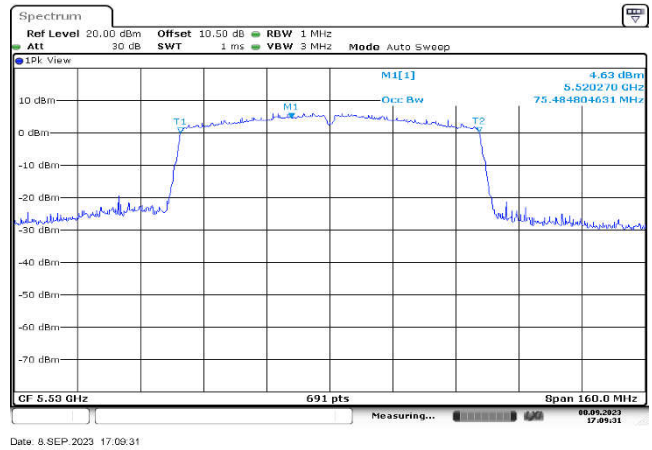

Date: 7.SEP.2023 18:01:44

U-NII-2c,802.11n(20MHz),5500MHz  
,Ant1

Date: 8.SEP.2023 15:55:52

U-NII-2c,802.11n(20MHz),5600MHz  
,Ant1

Date: 8.SEP.2023 15:47:49

U-NII-2c,802.11ac(40MHz),5670MHz  
,Ant1

U-NII-2c,802.11ac(80MHz),5530MHz  
,Ant1