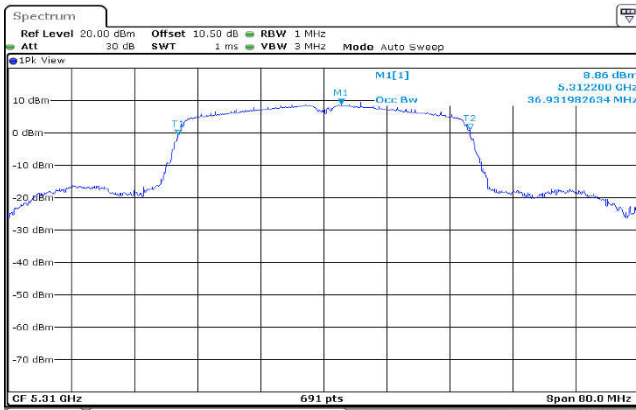

U-NII-2a,802.11n(40MHz),5310MHz
,Ant1

Date: 7.SEP.2023 17:52:34