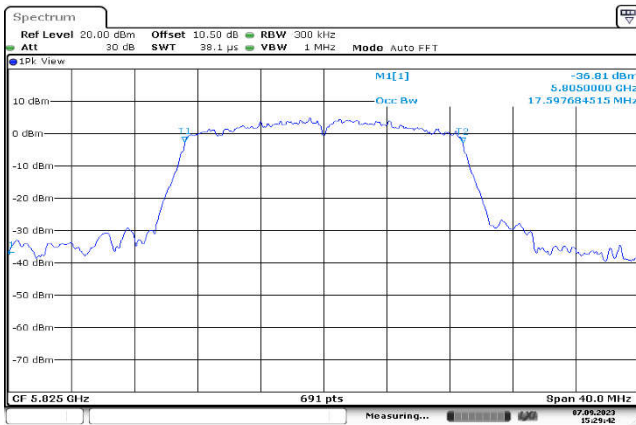

U-NII-3,802.11ac(20MHz),5825MHz
,Ant1