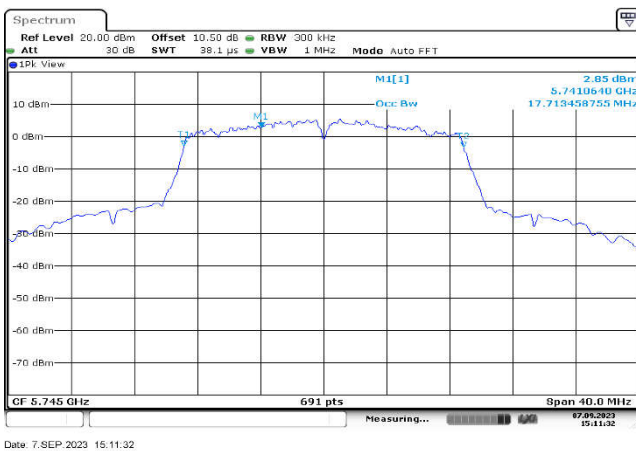

U-NII-3,802.11n(20MHz),5745MHz
,Ant1