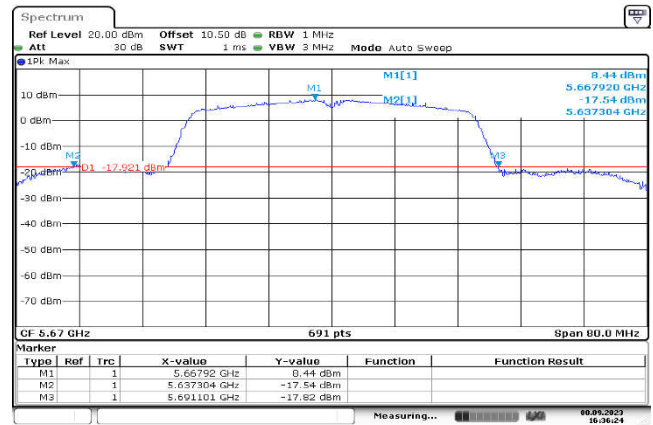

U-NII-2c,802.11n(20MHz),5500MHz  
,Ant1

U-NII-2c,802.11n(20MHz),5600MHz  
,Ant1

U-NII-2c,802.11n(20MHz),5700MHz  
,Ant1

Date: 8.SEP.2023 16:09:32

U-NII-2c,802.11n(40MHz),5510MHz  
,Ant1

Date: 8.SEP.2023 16:22:29

U-NII-2c,802.11n(40MHz),5590MHz  
,Ant1

Date: 8.SEP.2023 16:28:22

U-NII-2c,802.11n(40MHz),5670MHz  
,Ant1

Date: 8.SEP.2023 16:36:23

U-NII-2c,802.11a(20MHz),5500MHz  
,Ant1

Date: 8.SEP.2023 14:55:59

U-NII-2c,802.11a(20MHz),5600MHz  
,Ant1