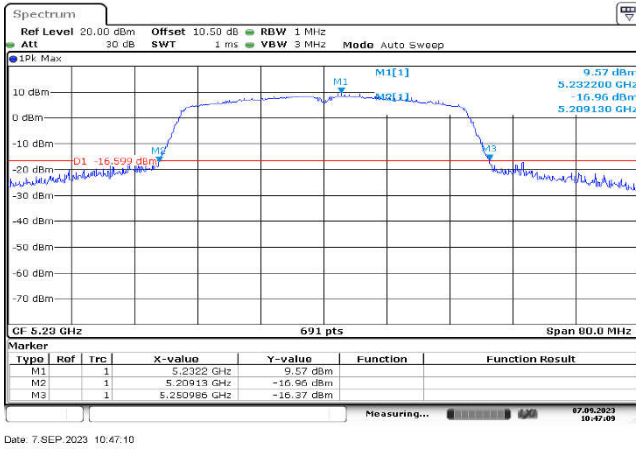

U-NII-1,802.11ac(40MHz),5230MHz ,Ant1

Date: 7.SEP.2023 10:47:10