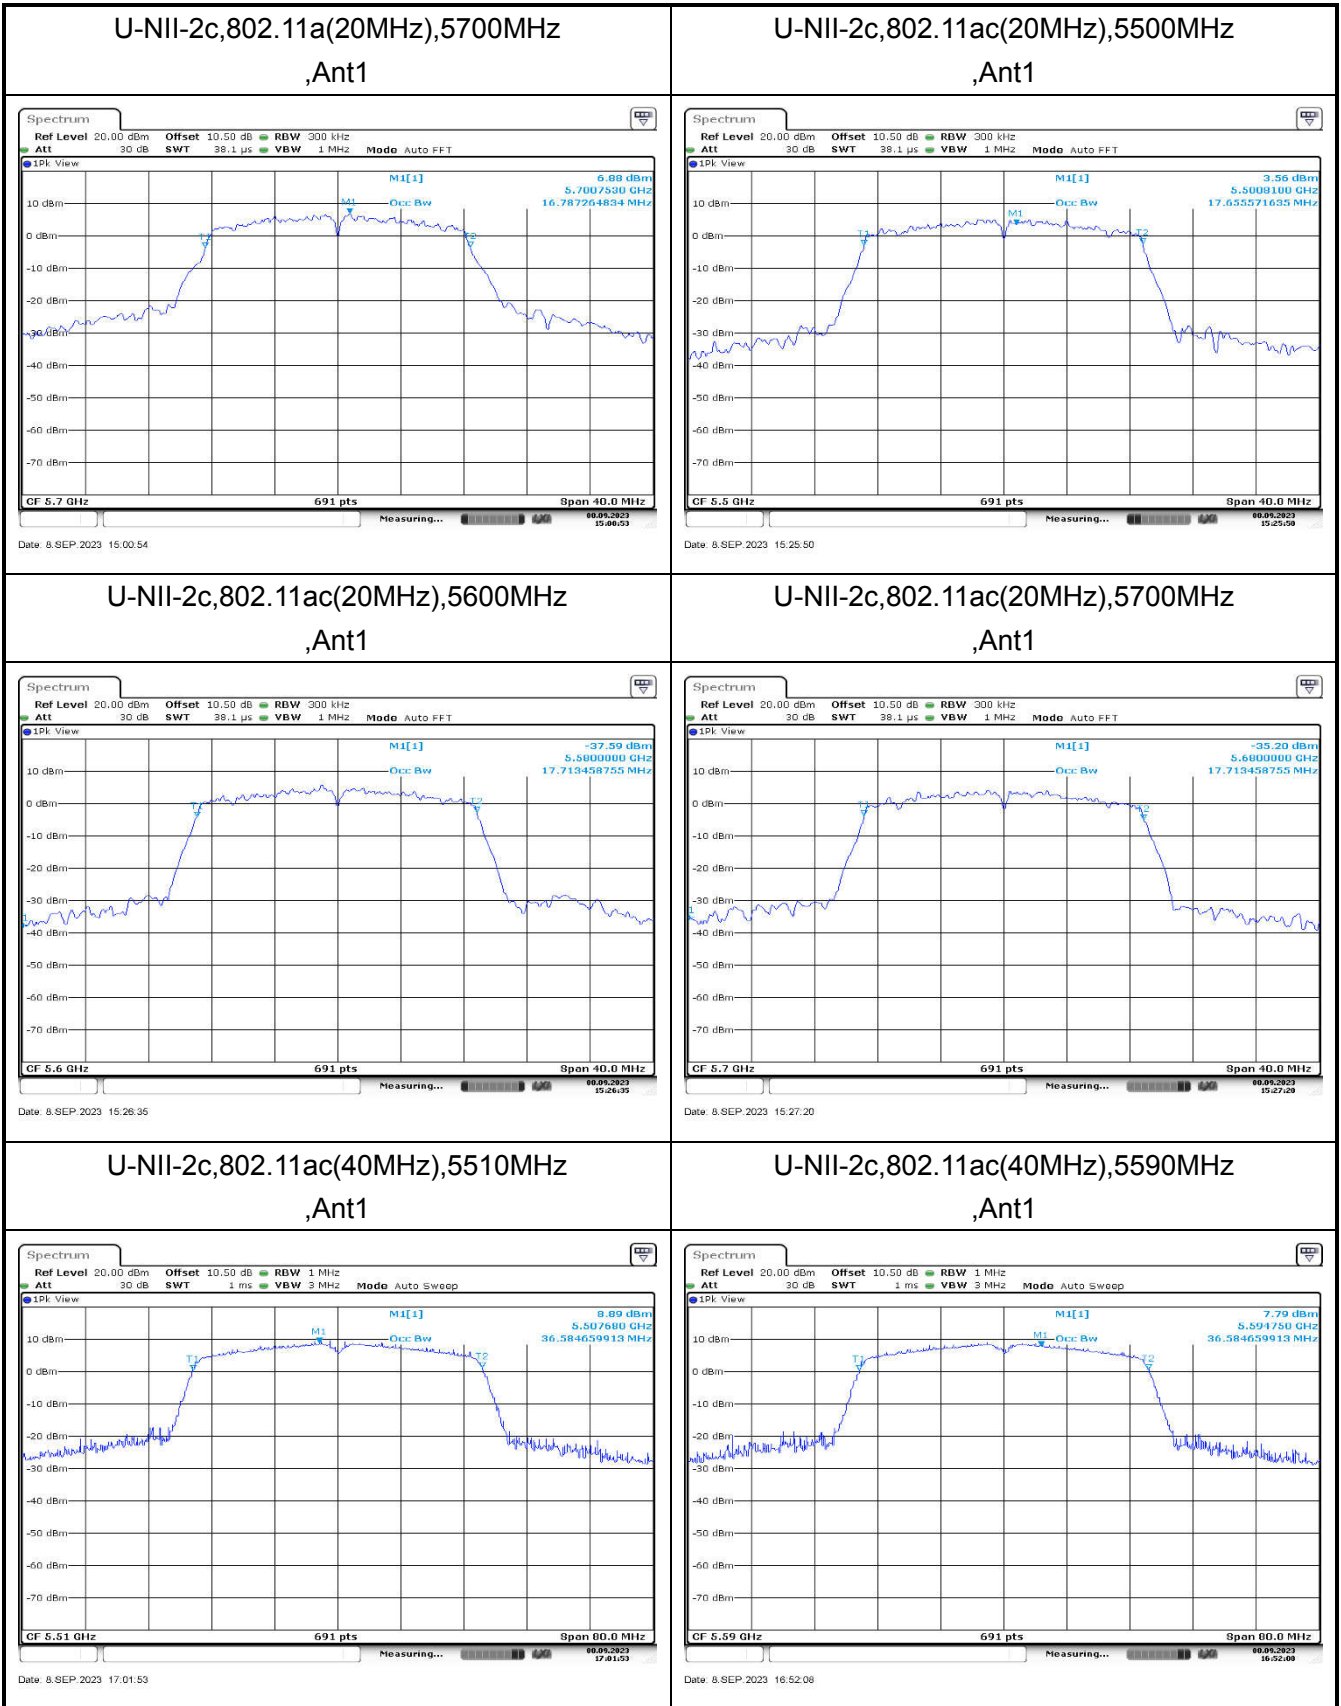

Date: 7.SEP.2023 18:01:44

U-NII-2c,802.11n(20MHz),5500MHz  
,Ant1

Date: 8.SEP.2023 15:55:52

U-NII-2c,802.11n(20MHz),5600MHz  
,Ant1

Date: 8.SEP.2023 15:47:49

U-NII-2c,802.11ac(40MHz),5670MHz  
,Ant1

U-NII-2c,802.11ac(80MHz),5530MHz  
,Ant1