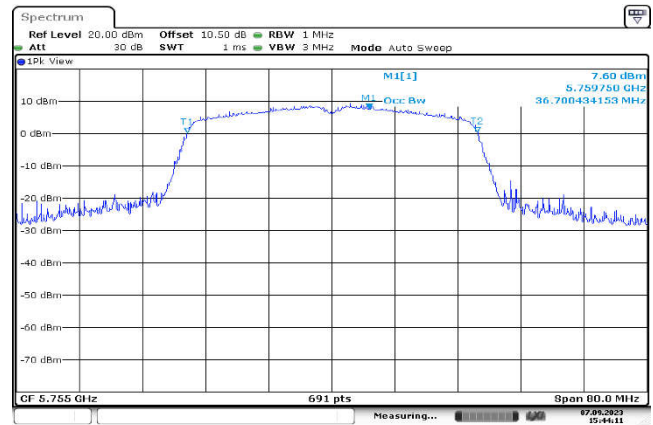

U-NII-3,802.11ac(40MHz),5755MHz
,Ant1