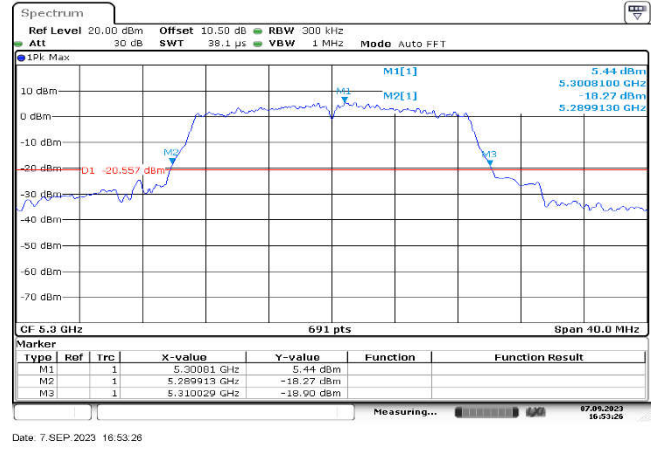

U-NII-2a,802.11n(20MHz),5300MHz ,Ant1

Date: 7.SEP.2023 16:53:26