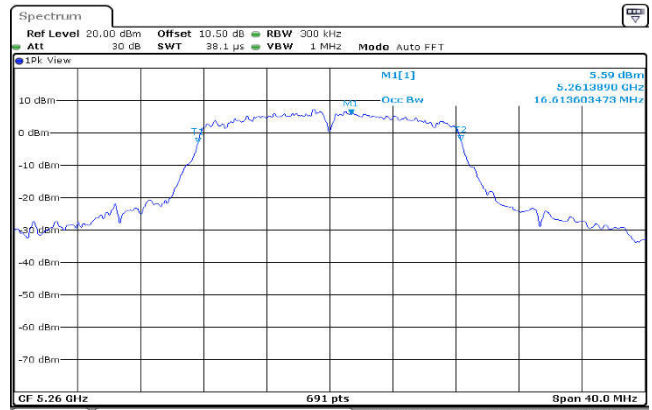

U-NII-2a,802.11n(40MHz),5270MHz  
,Ant1

U-NII-2a,802.11n(40MHz),5310MHz  
,Ant1

Date: 7.SEP.2023 17:52:34

U-NII-2a,802.11a(20MHz),5260MHz  
,Ant1

Date: 7.SEP.2023 16:23:22

U-NII-2a,802.11a(20MHz),5300MHz  
,Ant1