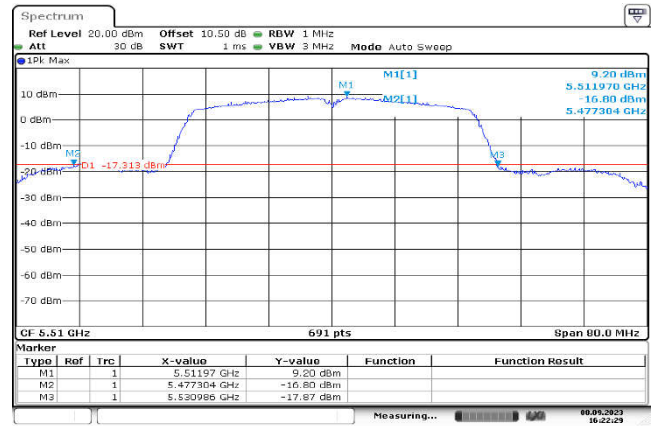

### U-NII-2a,802.11n(40MHz),5270MHz ,Ant1

Date: 7.SEP.2023 17:50:20

U-NII-2a,802.11ac(20MHz),5320MHz  
,Ant1

U-NII-2a,802.11ac(40MHz),5270MHz  
,Ant1

U-NII-2a,802.11ac(40MHz),5310MHz  
,Ant1

U-NII-2a,802.11ac(80MHz),5290MHz  
,Ant1

U-NII-2c,802.11n(20MHz),5500MHz  
,Ant1

U-NII-2c,802.11n(20MHz),5600MHz  
,Ant1

U-NII-2c,802.11n(20MHz),5700MHz  
,Ant1

Date: 8.SEP.2023 16:09:32

U-NII-2c,802.11n(40MHz),5510MHz  
,Ant1

Date: 8.SEP.2023 16:22:29

U-NII-2c,802.11n(40MHz),5590MHz  
,Ant1

Date: 8.SEP.2023 16:28:22

U-NII-2c,802.11n(40MHz),5670MHz  
,Ant1

Date: 8.SEP.2023 16:36:23

U-NII-2c,802.11a(20MHz),5500MHz  
,Ant1

Date: 8.SEP.2023 14:55:59

U-NII-2c,802.11a(20MHz),5600MHz  
,Ant1