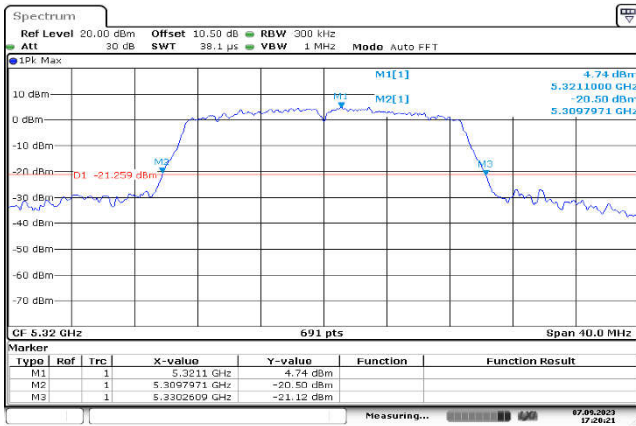

### U-NII-2a,802.11n(20MHz),5320MHz ,Ant1

Date: 7.SEP.2023 16:53:58

### U-NII-2a,802.11n(40MHz),5270MHz ,Ant1

Date: 7.SEP.2023 17:50:20

U-NII-2a,802.11ac(20MHz),5320MHz  
,Ant1

U-NII-2a,802.11ac(40MHz),5270MHz  
,Ant1

U-NII-2a,802.11ac(40MHz),5310MHz  
,Ant1

U-NII-2a,802.11ac(80MHz),5290MHz  
,Ant1

U-NII-2c,802.11n(20MHz),5500MHz  
,Ant1

U-NII-2c,802.11n(20MHz),5600MHz  
,Ant1

U-NII-2c,802.11n(20MHz),5700MHz  
,Ant1

Date: 8.SEP.2023 16:09:32

U-NII-2c,802.11n(40MHz),5510MHz  
,Ant1

Date: 8.SEP.2023 16:22:29