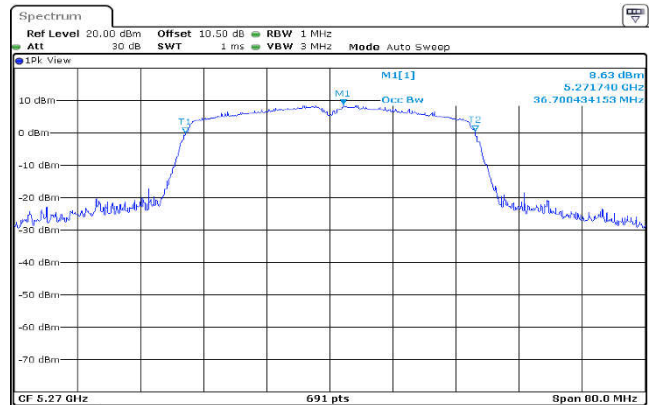

U-NII-2a,802.11ac(40MHz),5270MHz
,Ant1

Date: 7.SEP.2023 17:38:35