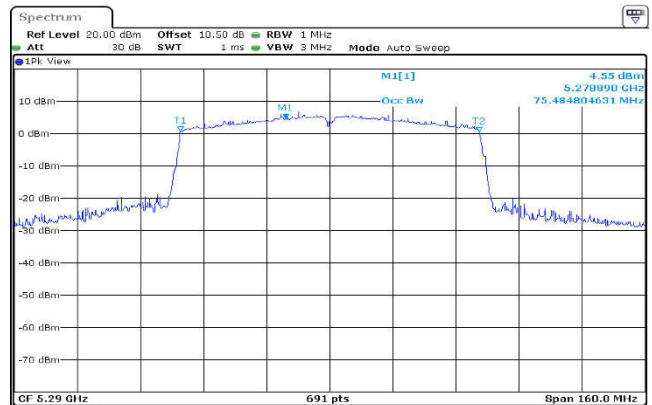

U-NII-2a,802.11ac(20MHz),5320MHz  
,Ant1

Date: 7.SEP.2023 17:22:49

U-NII-2a,802.11ac(40MHz),5270MHz  
,Ant1

Date: 7.SEP.2023 17:38:35

U-NII-2a,802.11ac(40MHz),5310MHz  
,Ant1

Date: 7.SEP.2023 17:39:20

U-NII-2a,802.11ac(80MHz),5290MHz  
,Ant1