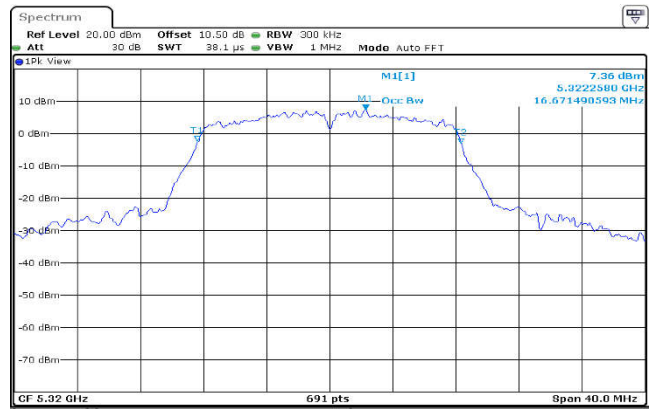

U-NII-2a,802.11a(20MHz),5320MHz
,Ant1

Date: 7.SEP.2023 16:24:52