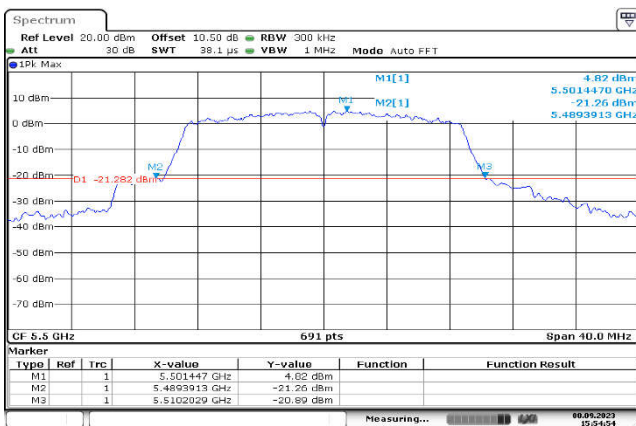

### U-NII-2a,802.11n(20MHz),5320MHz ,Ant1

Date: 7.SEP.2023 16:53:58

### U-NII-2a,802.11n(40MHz),5270MHz ,Ant1

Date: 7.SEP.2023 17:50:20

U-NII-2a,802.11ac(20MHz),5320MHz  
,Ant1

U-NII-2a,802.11ac(40MHz),5270MHz  
,Ant1

U-NII-2a,802.11ac(40MHz),5310MHz  
,Ant1

U-NII-2a,802.11ac(80MHz),5290MHz  
,Ant1

U-NII-2c,802.11n(20MHz),5500MHz  
,Ant1

U-NII-2c,802.11n(20MHz),5600MHz  
,Ant1

U-NII-2c,802.11n(20MHz),5700MHz  
,Ant1

Date: 8.SEP.2023 16:09:32

U-NII-2c,802.11n(40MHz),5510MHz  
,Ant1

Date: 8.SEP.2023 16:22:29