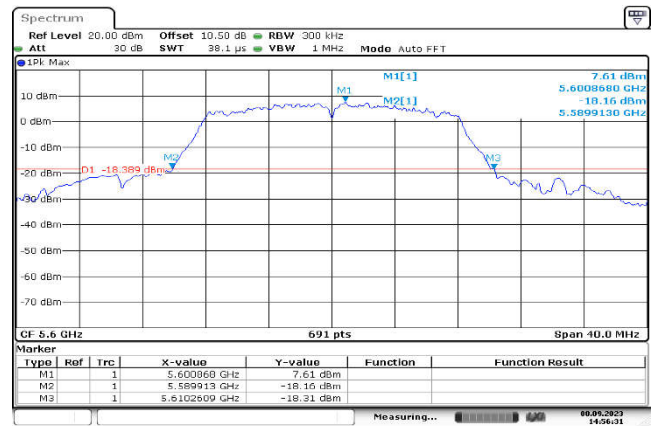

U-NII-2c,802.11n(20MHz),5500MHz  
,Ant1

U-NII-2c,802.11n(20MHz),5600MHz  
,Ant1

U-NII-2c,802.11n(20MHz),5700MHz  
,Ant1

Date: 8.SEP.2023 16:09:32

U-NII-2c,802.11n(40MHz),5510MHz  
,Ant1

Date: 8.SEP.2023 16:22:29

U-NII-2c,802.11n(40MHz),5590MHz  
,Ant1

Date: 8.SEP.2023 16:28:22

U-NII-2c,802.11n(40MHz),5670MHz  
,Ant1

Date: 8.SEP.2023 16:36:23

U-NII-2c,802.11a(20MHz),5500MHz  
,Ant1

Date: 8.SEP.2023 14:55:59

U-NII-2c,802.11a(20MHz),5600MHz  
,Ant1