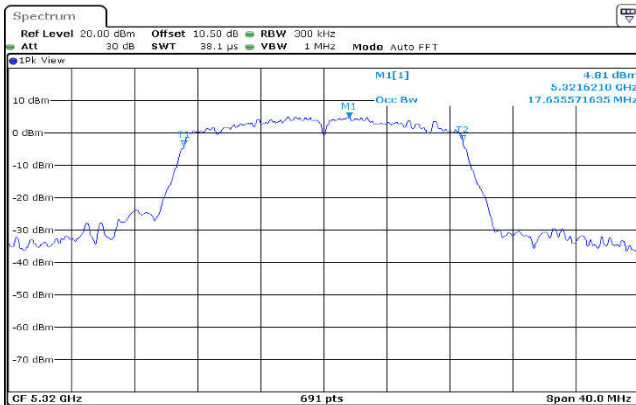

U-NII-2a,802.11ac(20MHz),5320MHz
,Ant1

Date: 7.SEP.2023 17:22:49