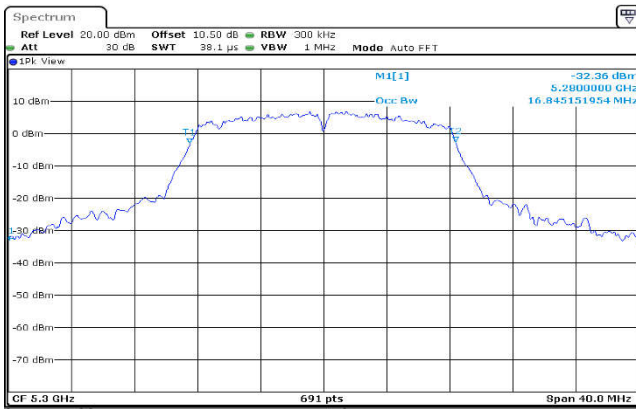

U-NII-2a,802.11n(40MHz),5270MHz  
,Ant1

U-NII-2a,802.11n(40MHz),5310MHz  
,Ant1

Date: 7.SEP.2023 17:52:34

U-NII-2a,802.11a(20MHz),5260MHz  
,Ant1

Date: 7.SEP.2023 16:23:22

U-NII-2a,802.11a(20MHz),5300MHz  
,Ant1