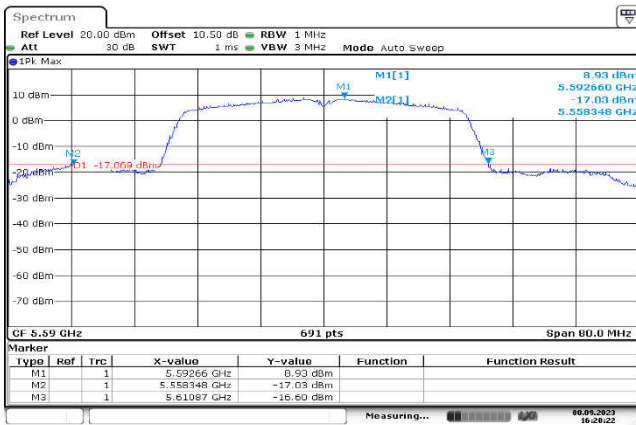

U-NII-2c,802.11n(20MHz),5500MHz  
,Ant1

U-NII-2c,802.11n(20MHz),5600MHz  
,Ant1

U-NII-2c,802.11n(20MHz),5700MHz  
,Ant1

Date: 8.SEP.2023 16:09:32

U-NII-2c,802.11n(40MHz),5510MHz  
,Ant1

Date: 8.SEP.2023 16:22:29

U-NII-2c,802.11n(40MHz),5590MHz  
,Ant1

Date: 8.SEP.2023 16:28:22

U-NII-2c,802.11n(40MHz),5670MHz  
,Ant1

Date: 8.SEP.2023 16:36:23

U-NII-2c,802.11a(20MHz),5500MHz  
,Ant1

Date: 8.SEP.2023 14:55:59

U-NII-2c,802.11a(20MHz),5600MHz  
,Ant1