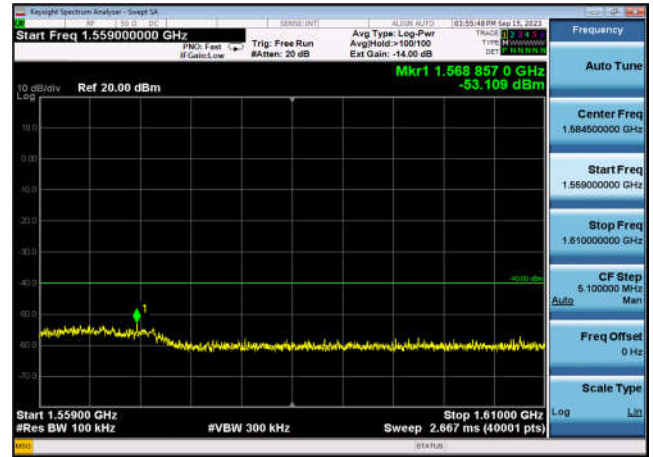

TDD41\_HighRange\_20MHz\_30MHz~27GHz

TDD41\_LowRange\_20MHz\_30MHz~27GHz

TDD41\_MidRange\_20MHz\_30MHz~27GHz

FDD13\_MidRange\_10MHz\_1559MHz~1610MHz

\*\* END OF REPORT \*\*