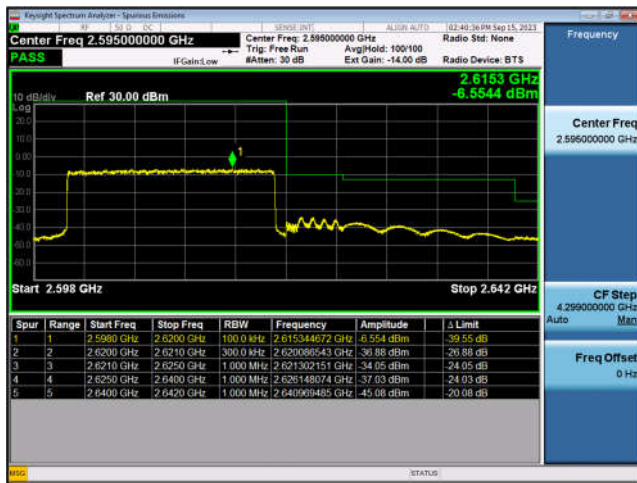

TDD38-5MHz-16QAM-HCH-25RB#0

TDD38-20MHz-QPSK-LCH-1RB#0

TDD38-20MHz-16QAM-LCH-1RB#0

TDD38-20MHz-QPSK-LCH-100RB#0

TDD38-20MHz-16QAM-LCH-100RB#0

TDD38-20MHz-QPSK-HCH-1RB#99

TDD38-20MHz-16QAM-HCH-1RB#99

TDD38-20MHz-QPSK-HCH-100RB#0