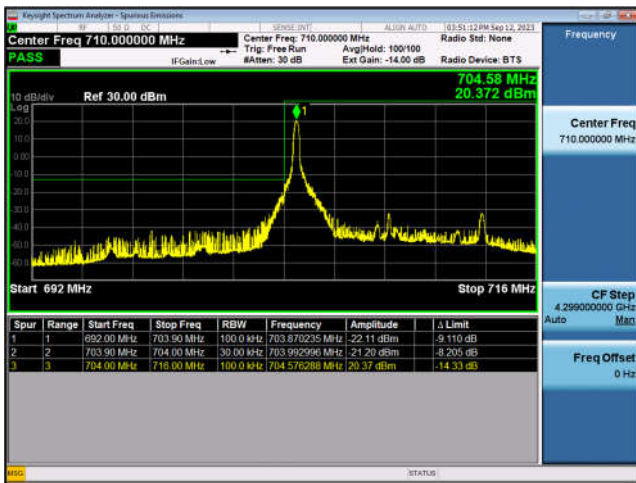

FDD13-10MHz-16QAM-MCH-1RB#0

FDD13-10MHz-QPSK-MCH-1RB#49

FDD13-10MHz-16QAM-MCH-1RB#49

LTE Band 17:

FDD17-5MHz-QPSK-HCH-25RB#0

FDD17-5MHz-16QAM-HCH-25RB#0

FDD17-10MHz-QPSK-LCH-1RB#0

FDD17-10MHz-16QAM-LCH-1RB#0