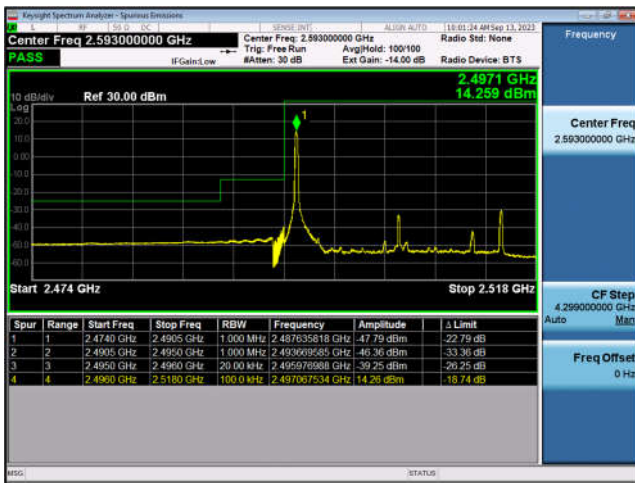

TDD38-20MHz-16QAM-HCH-100RB#0

LTE Band 41:

TDD41-5MHz-QPSK-HCH-25RB#0

TDD41-5MHz-16QAM-HCH-25RB#0

TDD41-20MHz-QPSK-LCH-1RB#0

TDD41-20MHz-16QAM-LCH-1RB#0

TDD41-20MHz-QPSK-LCH-100RB#0

TDD41-20MHz-16QAM-LCH-100RB#0