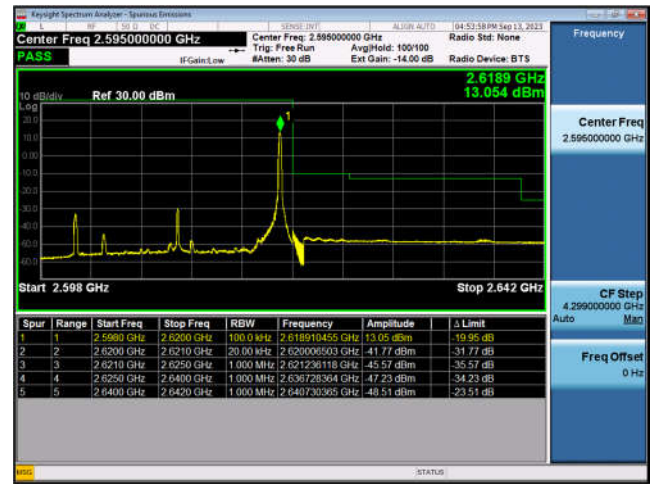

TDD38-5MHz-16QAM-HCH-25RB#0

TDD38-20MHz-QPSK-LCH-1RB#0

TDD38-20MHz-16QAM-LCH-1RB#0

TDD38-20MHz-QPSK-LCH-100RB#0

TDD38-20MHz-16QAM-LCH-100RB#0

TDD38-20MHz-QPSK-HCH-1RB#99

TDD38-20MHz-16QAM-HCH-1RB#99

TDD38-20MHz-QPSK-HCH-100RB#0