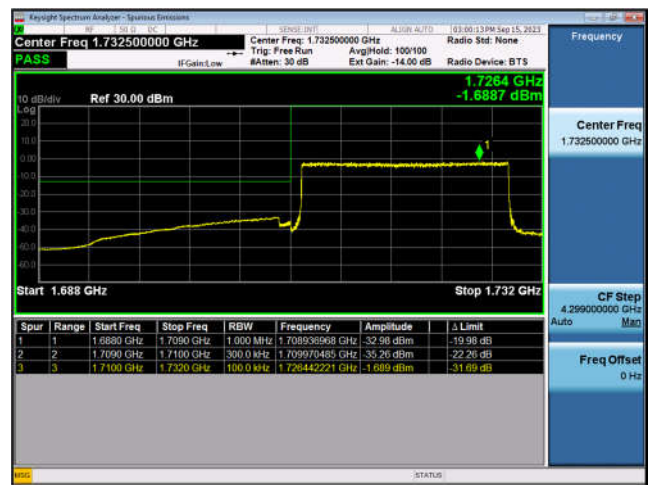

LTE Band 4:

FDD4-1.4MHz-QPSK-LCH-1RB#0

FDD4-1.4MHz-16QAM-LCH-1RB#0

FDD4-1.4MHz-QPSK-LCH-6RB#0

FDD4-1.4MHz-16QAM-LCH-6RB#0

FDD4-1.4MHz-QPSK-HCH-1RB#5

FDD4-1.4MHz-16QAM-HCH-1RB#5

FDD4-1.4MHz-QPSK-HCH-6RB#0

FDD4-1.4MHz-16QAM-HCH-6RB#0

FDD4-20MHz-QPSK-LCH-1RB#0

FDD4-20MHz-16QAM-LCH-1RB#0

FDD4-20MHz-QPSK-LCH-100RB#0

FDD4-20MHz-16QAM-LCH-100RB#0

FDD4-20MHz-QPSK-HCH-1RB#99

FDD4-20MHz-16QAM-HCH-1RB#99

FDD4-20MHz-QPSK-HCH-100RB#0

FDD4-20MHz-16QAM-HCH-100RB#0

LTE Band 5:

FDD5-1.4MHz-QPSK-LCH-1RB#0

FDD5-1.4MHz-16QAM-LCH-1RB#0

FDD5-1.4MHz-QPSK-LCH-6RB#0

FDD5-1.4MHz-16QAM-LCH-6RB#0

FDD5-1.4MHz-QPSK-HCH-1RB#5

FDD5-1.4MHz-16QAM-HCH-1RB#5