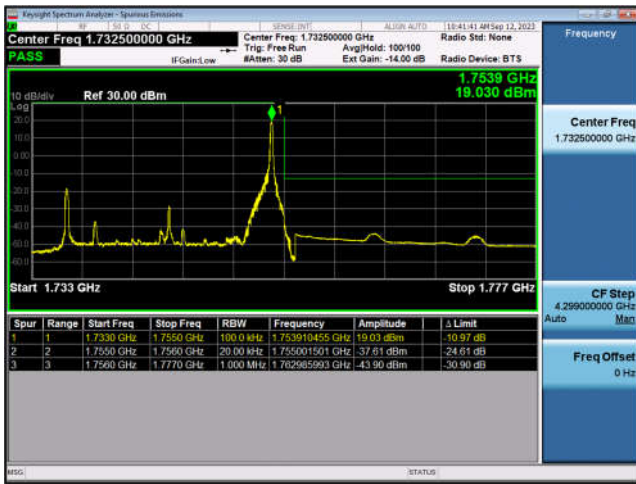

LTE Band 4:

FDD4-1.4MHz-QPSK-LCH-1RB#0

FDD4-1.4MHz-16QAM-LCH-1RB#0

FDD4-1.4MHz-QPSK-LCH-6RB#0

FDD4-1.4MHz-16QAM-LCH-6RB#0

FDD4-1.4MHz-QPSK-HCH-1RB#5

FDD4-1.4MHz-16QAM-HCH-1RB#5

FDD4-1.4MHz-QPSK-HCH-6RB#0

FDD4-1.4MHz-16QAM-HCH-6RB#0

FDD4-20MHz-QPSK-LCH-1RB#0

FDD4-20MHz-16QAM-LCH-1RB#0

FDD4-20MHz-QPSK-LCH-100RB#0

FDD4-20MHz-16QAM-LCH-100RB#0

FDD4-20MHz-QPSK-HCH-1RB#99

FDD4-20MHz-16QAM-HCH-1RB#99

FDD4-20MHz-QPSK-HCH-100RB#0

FDD4-20MHz-16QAM-HCH-100RB#0

LTE Band 5:

FDD5-1.4MHz-QPSK-LCH-1RB#0

FDD5-1.4MHz-16QAM-LCH-1RB#0

FDD5-1.4MHz-QPSK-LCH-6RB#0

FDD5-1.4MHz-16QAM-LCH-6RB#0

FDD5-1.4MHz-QPSK-HCH-1RB#5

FDD5-1.4MHz-16QAM-HCH-1RB#5