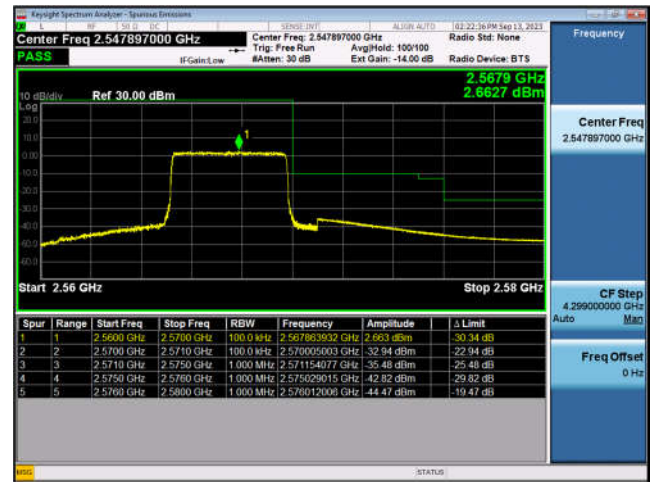

FDD7-5MHz-16QAM-HCH-25RB#0