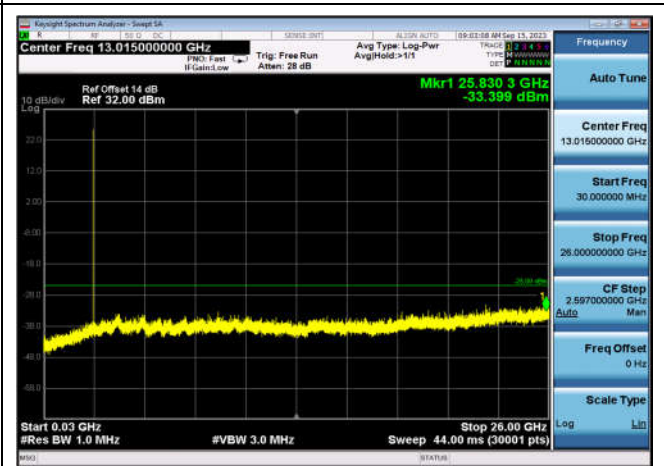

FDD05_LowRange_10MHz_30MHz~26GHz

FDD05_MidRange_10MHz_30MHz~26GHz

FDD07_LowRange_20MHz_30MHz~26GHz

FDD07_MidRange_20MHz_30MHz~26GHz

FDD07_HighRange_20MHz_30MHz~26GHz

FDD12_HighRange_10MHz_30MHz~26GHz

FDD12_LowRange_10MHz_30MHz~26GHz