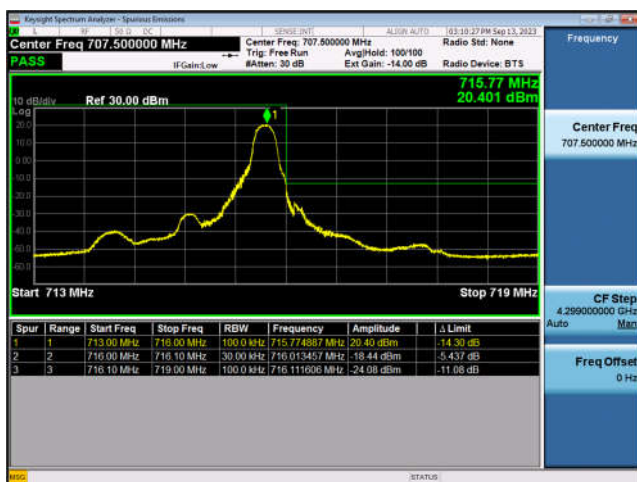

FDD12-1.4MHz-QPSK-HCH-1RB#5