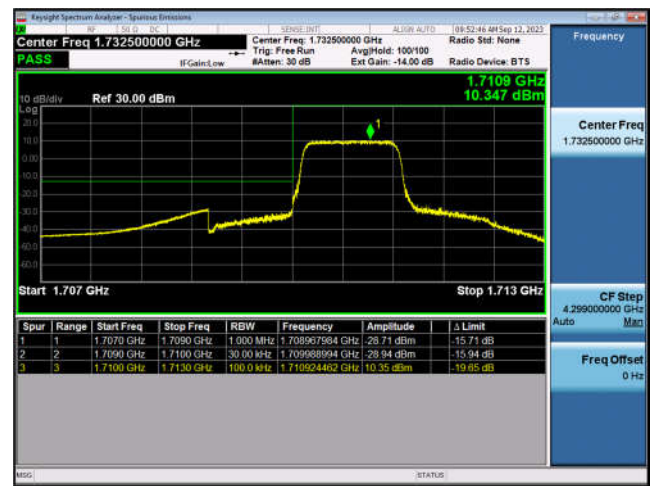

LTE Band 4:

FDD4-1.4MHz-QPSK-LCH-1RB#0

FDD4-1.4MHz-16QAM-LCH-1RB#0

FDD4-1.4MHz-QPSK-LCH-6RB#0

FDD4-1.4MHz-16QAM-LCH-6RB#0

FDD4-1.4MHz-QPSK-HCH-1RB#5

FDD4-1.4MHz-16QAM-HCH-1RB#5

FDD4-1.4MHz-QPSK-HCH-6RB#0