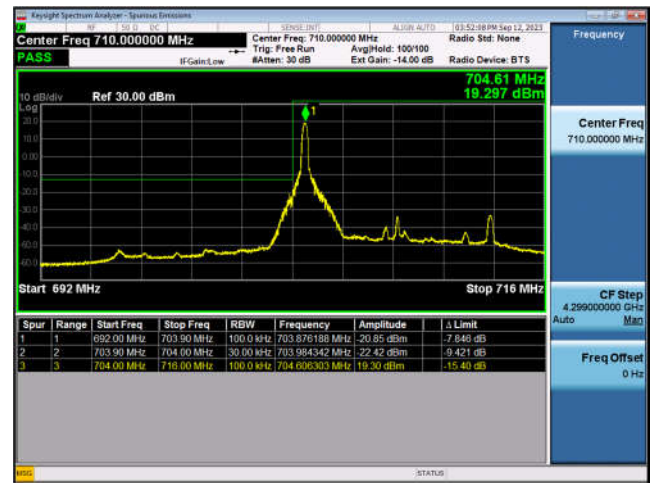

FDD13-10MHz-16QAM-MCH-1RB#0

FDD13-10MHz-QPSK-MCH-1RB#49

FDD13-10MHz-16QAM-MCH-1RB#49

LTE Band 17:

FDD17-5MHz-QPSK-HCH-25RB#0

FDD17-5MHz-16QAM-HCH-25RB#0

FDD17-10MHz-QPSK-LCH-1RB#0

FDD17-10MHz-16QAM-LCH-1RB#0