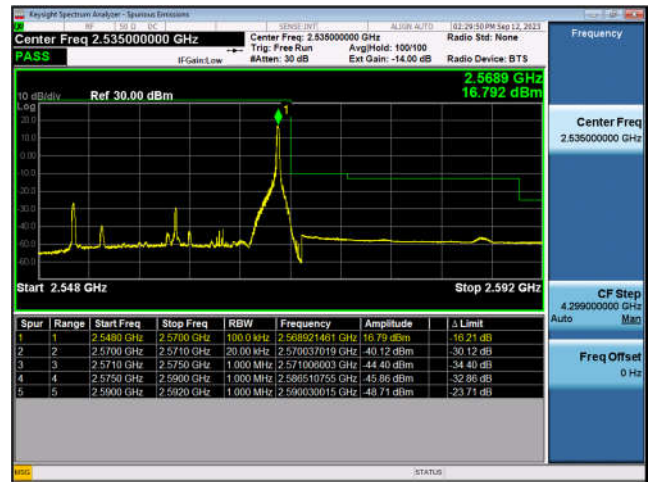

FDD7-5MHz-16QAM-HCH-1RB#24

FDD7-5MHz-QPSK-HCH-25RB#0

FDD7-5MHz-16QAM-HCH-25RB#0

FDD7-20MHz-QPSK-LCH-1RB#0

FDD7-20MHz-16QAM-LCH-1RB#0

FDD7-20MHz-QPSK-LCH-100RB#0

FDD7-20MHz-16QAM-LCH-100RB#0

FDD7-20MHz-QPSK-HCH-1RB#99

FDD7-20MHz-16QAM-HCH-1RB#99

FDD7-20MHz-QPSK-HCH-100RB#0

FDD7-20MHz-16QAM-HCH-100RB#0

LTE Band 12:

FDD12-1.4MHz-QPSK-LCH-1RB#0

FDD12-1.4MHz-16QAM-LCH-1RB#0

FDD12-1.4MHz-QPSK-LCH-6RB#0

FDD12-1.4MHz-16QAM-LCH-6RB#0