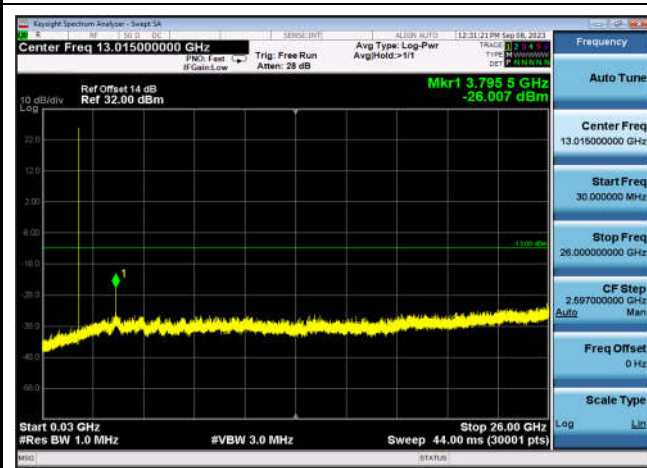

FDD02_HighRange_20MHz_30MHz~26GHz