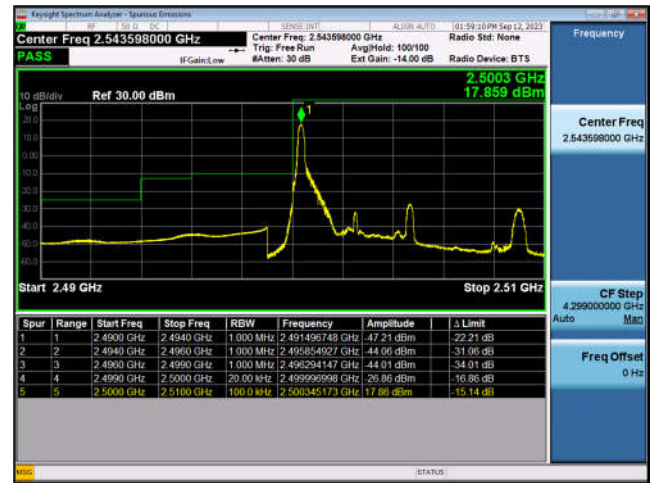

FDD5-10MHz-QPSK-HCH-50RB#0

FDD5-10MHz-16QAM-HCH-50RB#0

LTE Band 7:

FDD7-5MHz-QPSK-LCH-1RB#0

FDD7-5MHz-16QAM-LCH-1RB#0

FDD7-5MHz-QPSK-LCH-25RB#0

FDD7-5MHz-16QAM-LCH-25RB#0

FDD7-5MHz-QPSK-HCH-1RB#24