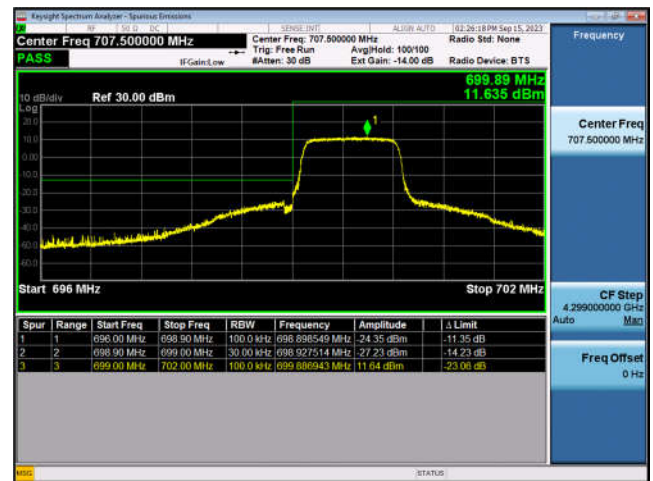

FDD7-20MHz-16QAM-HCH-1RB#99

FDD7-20MHz-QPSK-HCH-100RB#0

FDD7-20MHz-16QAM-HCH-100RB#0

LTE Band 12:

FDD12-1.4MHz-QPSK-LCH-1RB#0

FDD12-1.4MHz-16QAM-LCH-1RB#0

FDD12-1.4MHz-QPSK-LCH-6RB#0

FDD12-1.4MHz-16QAM-LCH-6RB#0