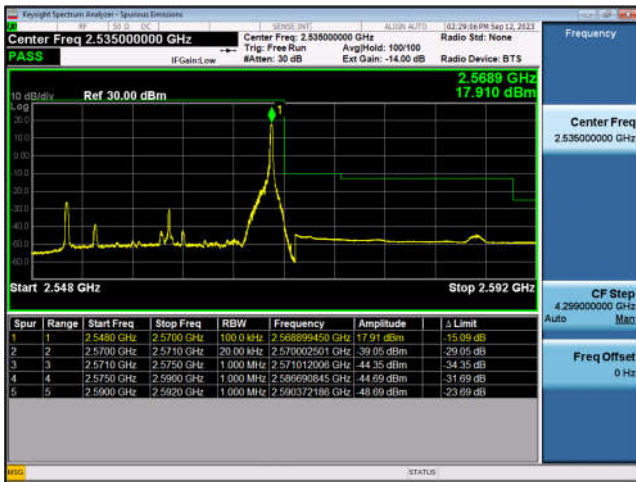

FDD7-5MHz-16QAM-HCH-1RB#24

FDD7-5MHz-QPSK-HCH-25RB#0

FDD7-5MHz-16QAM-HCH-25RB#0

FDD7-20MHz-QPSK-LCH-1RB#0

FDD7-20MHz-16QAM-LCH-1RB#0

FDD7-20MHz-QPSK-LCH-100RB#0

FDD7-20MHz-16QAM-LCH-100RB#0

FDD7-20MHz-QPSK-HCH-1RB#99

FDD7-20MHz-16QAM-HCH-1RB#99

FDD7-20MHz-QPSK-HCH-100RB#0

FDD7-20MHz-16QAM-HCH-100RB#0

LTE Band 12:

FDD12-1.4MHz-QPSK-LCH-1RB#0

FDD12-1.4MHz-16QAM-LCH-1RB#0

FDD12-1.4MHz-QPSK-LCH-6RB#0

FDD12-1.4MHz-16QAM-LCH-6RB#0