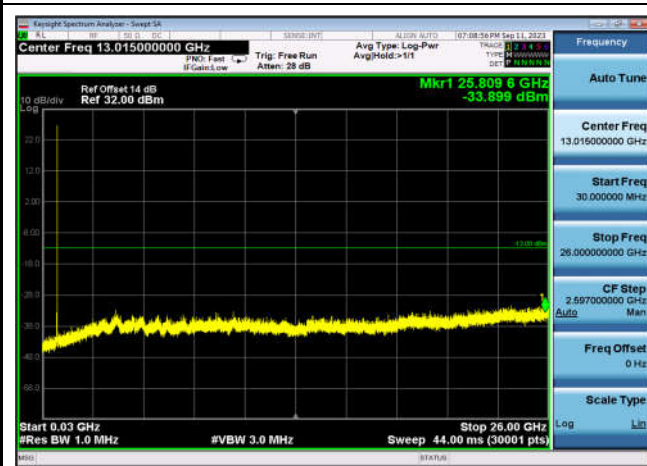

FDD13_LowRange_10MHz_30MHz~26GHz