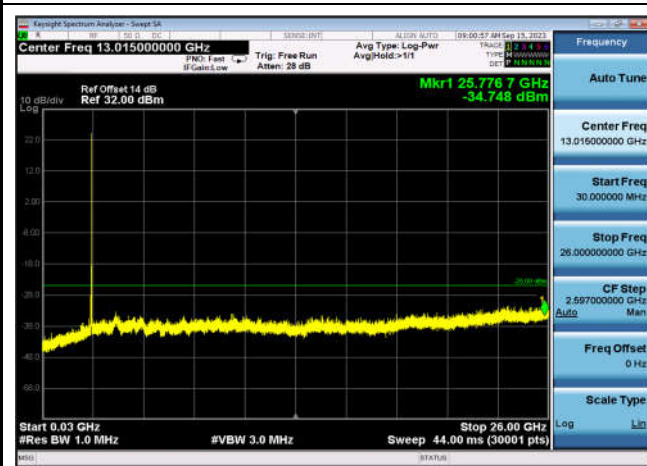

FDD05_LowRange_10MHz_30MHz~26GHz

FDD05_MidRange_10MHz_30MHz~26GHz

FDD07_LowRange_20MHz_30MHz~26GHz

FDD07_MidRange_20MHz_30MHz~26GHz

FDD07_HighRange_20MHz_30MHz~26GHz

FDD12_HighRange_10MHz_30MHz~26GHz

FDD12_LowRange_10MHz_30MHz~26GHz