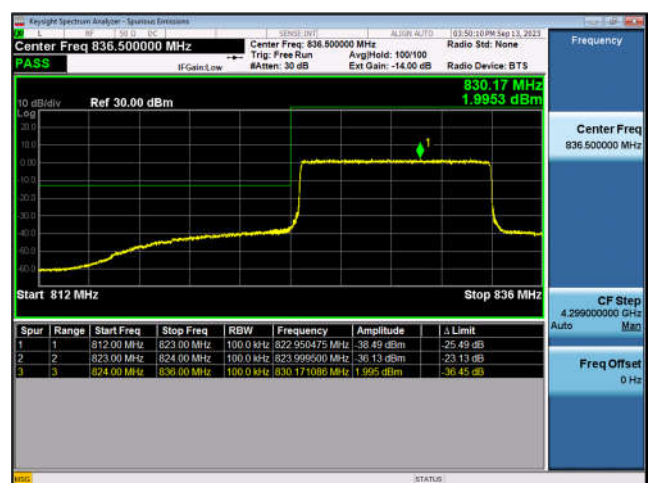

FDD4-20MHz-16QAM-HCH-100RB#0

LTE Band 5:

FDD5-1.4MHz-QPSK-LCH-1RB#0

FDD5-1.4MHz-16QAM-LCH-1RB#0

FDD5-1.4MHz-QPSK-LCH-6RB#0

FDD5-1.4MHz-16QAM-LCH-6RB#0

FDD5-1.4MHz-QPSK-HCH-1RB#5

FDD5-1.4MHz-16QAM-HCH-1RB#5

FDD5-1.4MHz-QPSK-HCH-6RB#0

FDD5-1.4MHz-16QAM-HCH-6RB#0

FDD5-10MHz-QPSK-LCH-1RB#0

FDD5-10MHz-16QAM-LCH-1RB#0

FDD5-10MHz-QPSK-LCH-50RB#0

FDD5-10MHz-16QAM-LCH-50RB#0

FDD5-10MHz-QPSK-HCH-1RB#49

FDD5-10MHz-16QAM-HCH-1RB#49

FDD5-10MHz-QPSK-HCH-50RB#0

FDD5-10MHz-16QAM-HCH-50RB#0

LTE Band 7:

FDD7-5MHz-QPSK-LCH-1RB#0

FDD7-5MHz-16QAM-LCH-1RB#0

FDD7-5MHz-QPSK-LCH-25RB#0

FDD7-5MHz-16QAM-LCH-25RB#0

FDD7-5MHz-QPSK-HCH-1RB#24