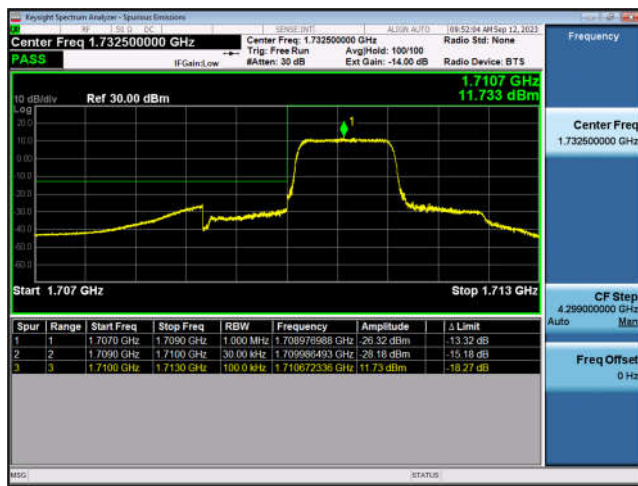

LTE Band 4:

FDD4-1.4MHz-QPSK-LCH-1RB#0

FDD4-1.4MHz-16QAM-LCH-1RB#0

FDD4-1.4MHz-QPSK-LCH-6RB#0

FDD4-1.4MHz-16QAM-LCH-6RB#0

FDD4-1.4MHz-QPSK-HCH-1RB#5

FDD4-1.4MHz-16QAM-HCH-1RB#5

FDD4-1.4MHz-QPSK-HCH-6RB#0