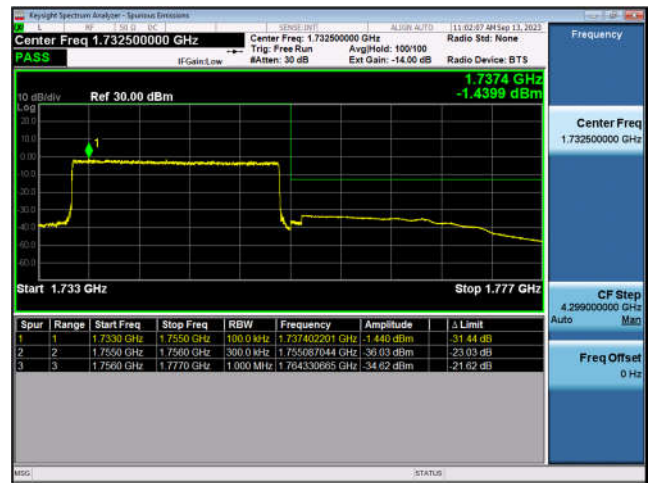

LTE Band 4:

FDD4-1.4MHz-QPSK-LCH-1RB#0

FDD4-1.4MHz-16QAM-LCH-1RB#0

FDD4-1.4MHz-QPSK-LCH-6RB#0

FDD4-1.4MHz-16QAM-LCH-6RB#0

FDD4-1.4MHz-QPSK-HCH-1RB#5

FDD4-1.4MHz-16QAM-HCH-1RB#5

FDD4-1.4MHz-QPSK-HCH-6RB#0

FDD4-1.4MHz-16QAM-HCH-6RB#0

FDD4-20MHz-QPSK-LCH-1RB#0

FDD4-20MHz-16QAM-LCH-1RB#0

FDD4-20MHz-QPSK-LCH-100RB#0

FDD4-20MHz-16QAM-LCH-100RB#0

FDD4-20MHz-QPSK-HCH-1RB#99

FDD4-20MHz-16QAM-HCH-1RB#99

FDD4-20MHz-QPSK-HCH-100RB#0

FDD4-20MHz-16QAM-HCH-100RB#0

LTE Band 5:

FDD5-1.4MHz-QPSK-LCH-1RB#0

FDD5-1.4MHz-16QAM-LCH-1RB#0

FDD5-1.4MHz-QPSK-LCH-6RB#0

FDD5-1.4MHz-16QAM-LCH-6RB#0

FDD5-1.4MHz-QPSK-HCH-1RB#5

FDD5-1.4MHz-16QAM-HCH-1RB#5