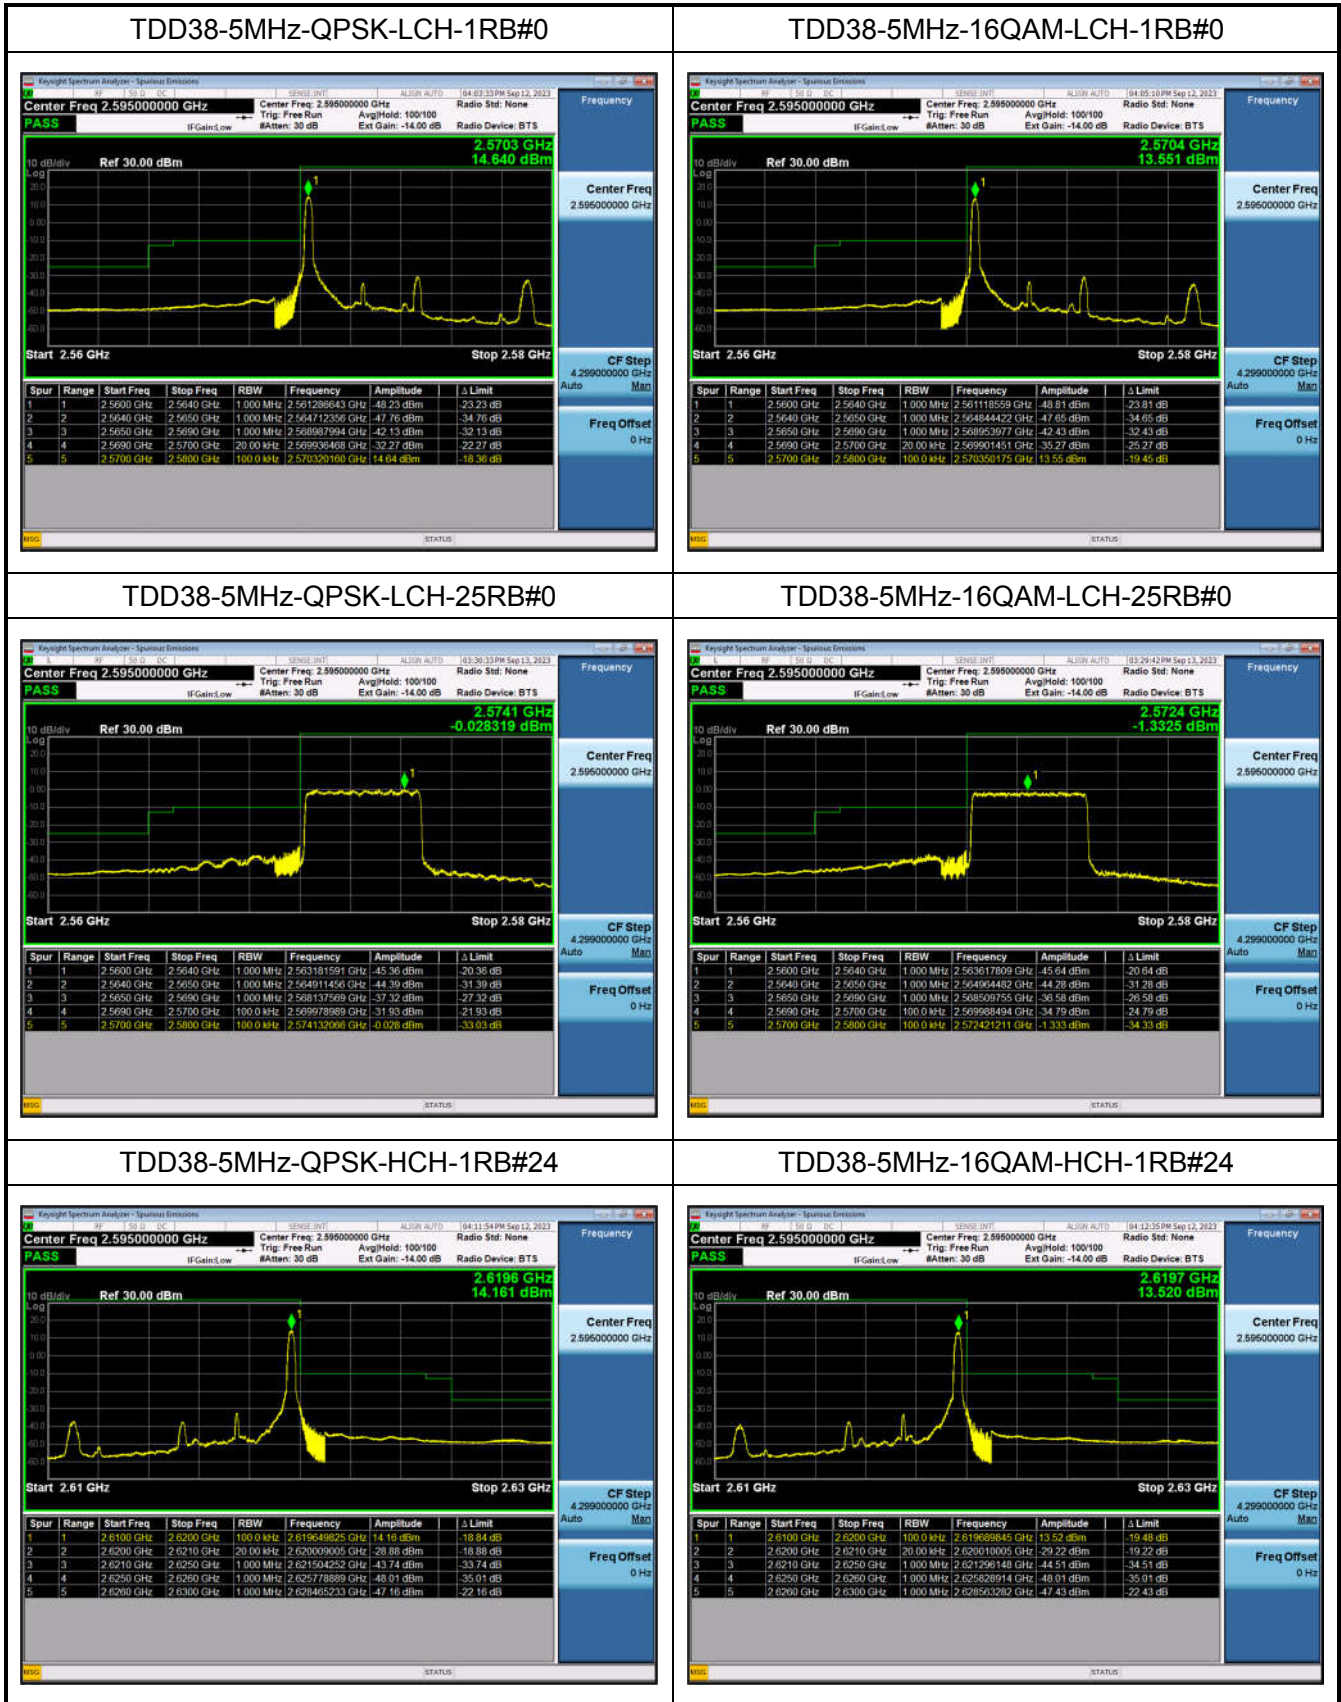

FDD13-10MHz-16QAM-MCH-1RB#0

FDD13-10MHz-QPSK-MCH-1RB#49

FDD13-10MHz-16QAM-MCH-1RB#49

LTE Band 17:

FDD17-5MHz-QPSK-HCH-25RB#0

FDD17-5MHz-16QAM-HCH-25RB#0

FDD17-10MHz-QPSK-LCH-1RB#0

FDD17-10MHz-16QAM-LCH-1RB#0

FDD17-10MHz-QPSK-LCH-50RB#0

FDD17-10MHz-16QAM-LCH-50RB#0

FDD17-10MHz-QPSK-HCH-1RB#49

FDD17-10MHz-16QAM-HCH-1RB#49

FDD17-10MHz-QPSK-HCH-50RB#0

FDD17-10MHz-16QAM-HCH-50RB#0

LTE Band 38:

TDD38-5MHz-QPSK-HCH-25RB#0

TDD38-5MHz-16QAM-HCH-25RB#0

TDD38-20MHz-QPSK-LCH-1RB#0

TDD38-20MHz-16QAM-LCH-1RB#0

TDD38-20MHz-QPSK-LCH-100RB#0

TDD38-20MHz-16QAM-LCH-100RB#0

TDD38-20MHz-QPSK-HCH-1RB#99

TDD38-20MHz-16QAM-HCH-1RB#99

TDD38-20MHz-QPSK-HCH-100RB#0