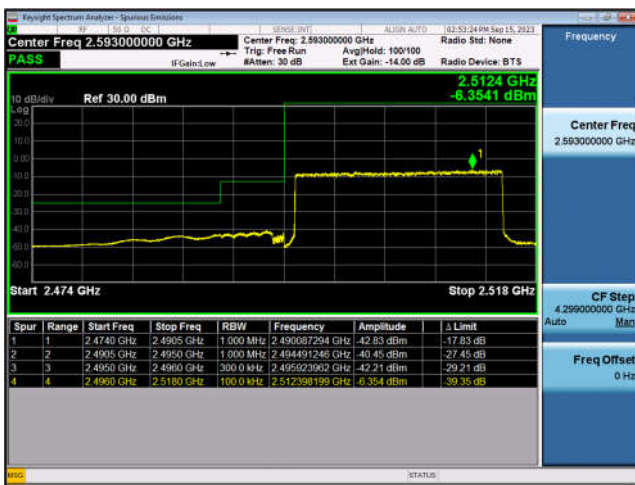

TDD38-20MHz-16QAM-HCH-100RB#0

LTE Band 41:

TDD41-5MHz-QPSK-HCH-25RB#0

TDD41-5MHz-16QAM-HCH-25RB#0

TDD41-20MHz-QPSK-LCH-1RB#0

TDD41-20MHz-16QAM-LCH-1RB#0

TDD41-20MHz-QPSK-LCH-100RB#0

TDD41-20MHz-16QAM-LCH-100RB#0