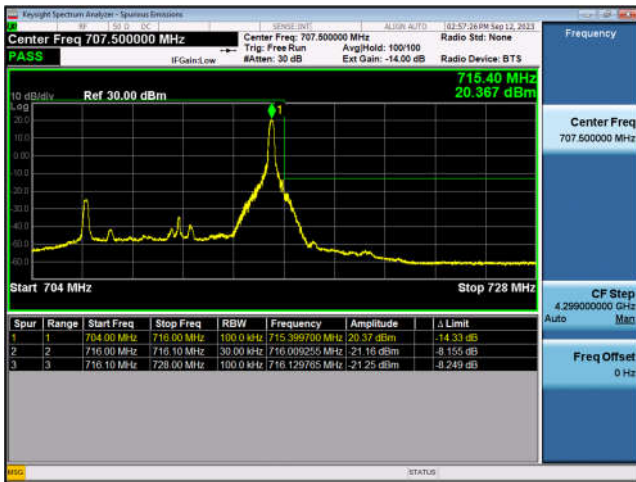

FDD12-10MHz-QPSK-HCH-1RB#49

FDD12-10MHz-16QAM-HCH-1RB#49

FDD12-10MHz-QPSK-HCH-50RB#0

FDD12-10MHz-16QAM-HCH-50RB#0

LTE Band 13:

FDD13-5MHz-QPSK-HCH-25RB#0

FDD13-5MHz-16QAM-HCH-25RB#0

FDD13-10MHz-QPSK-MCH-1RB#0