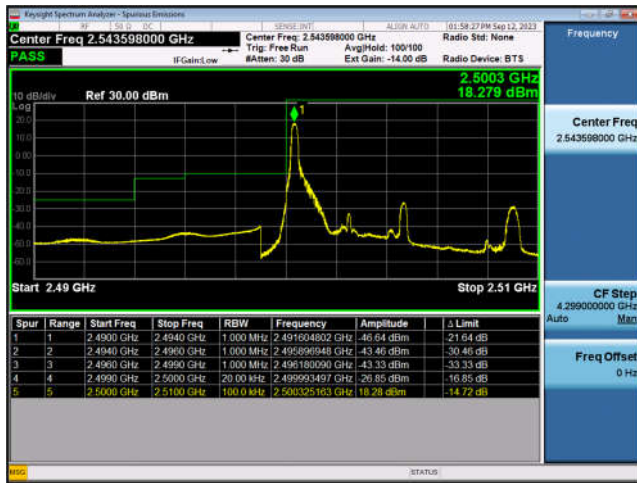

FDD5-10MHz-QPSK-HCH-50RB#0

FDD5-10MHz-16QAM-HCH-50RB#0

LTE Band 7:

FDD7-5MHz-QPSK-LCH-1RB#0

FDD7-5MHz-16QAM-LCH-1RB#0

FDD7-5MHz-QPSK-LCH-25RB#0

FDD7-5MHz-16QAM-LCH-25RB#0

FDD7-5MHz-QPSK-HCH-1RB#24