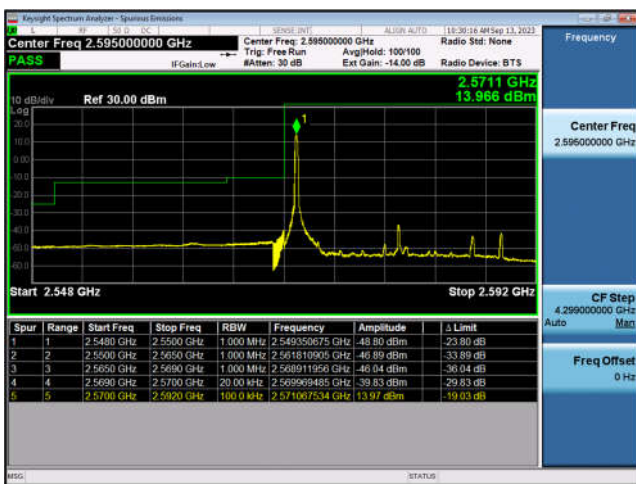

TDD38-20MHz-QPSK-LCH-1RB#0