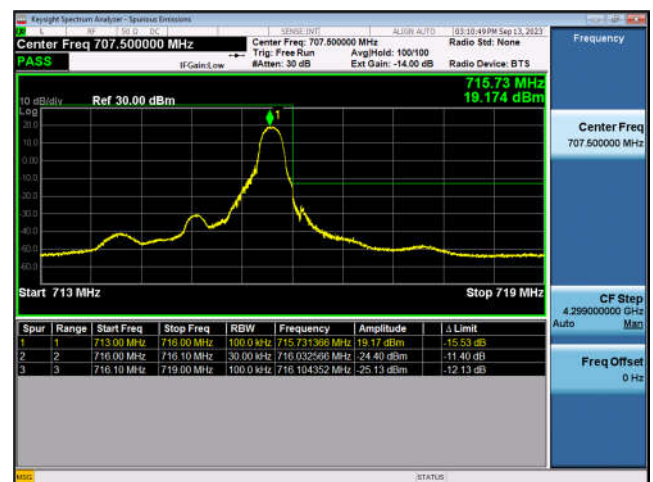

FDD12-1.4MHz-16QAM-HCH-1RB#5