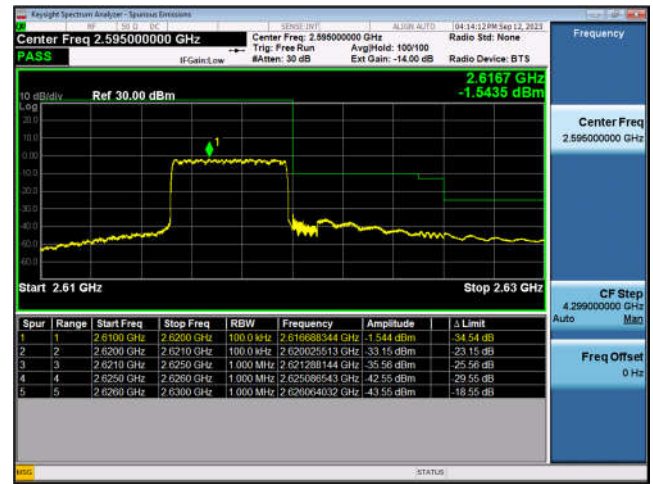

TDD38-5MHz-16QAM-HCH-25RB#0