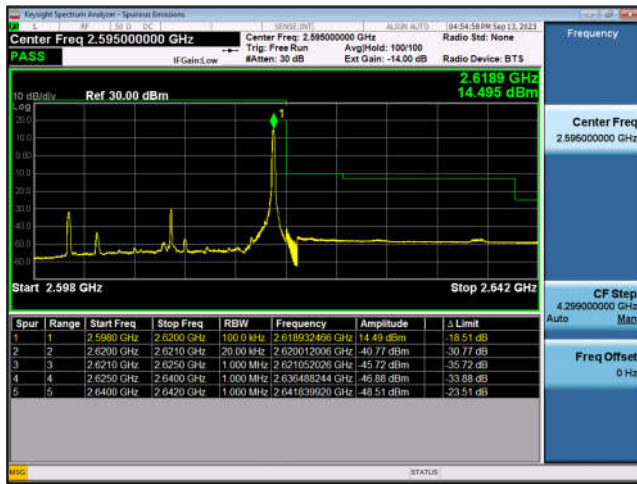

TDD38-5MHz-16QAM-HCH-25RB#0

TDD38-20MHz-QPSK-LCH-1RB#0

TDD38-20MHz-16QAM-LCH-1RB#0

TDD38-20MHz-QPSK-LCH-100RB#0

TDD38-20MHz-16QAM-LCH-100RB#0

TDD38-20MHz-QPSK-HCH-1RB#99

TDD38-20MHz-16QAM-HCH-1RB#99

TDD38-20MHz-QPSK-HCH-100RB#0