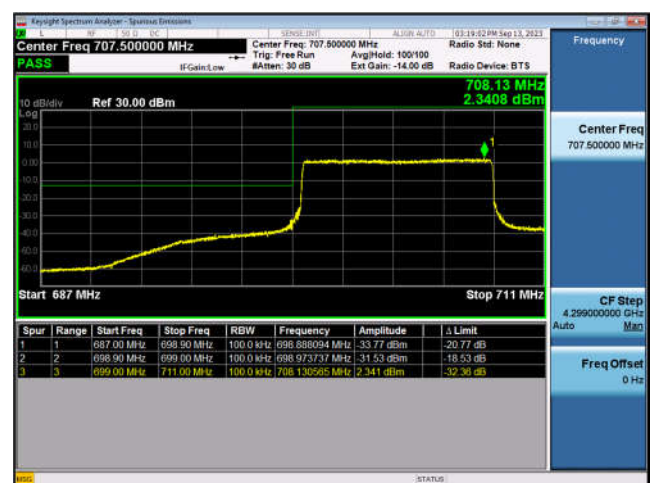

FDD12-10MHz-QPSK-HCH-1RB#49

FDD12-10MHz-16QAM-HCH-1RB#49

FDD12-10MHz-QPSK-HCH-50RB#0

FDD12-10MHz-16QAM-HCH-50RB#0

LTE Band 13:

FDD13-5MHz-QPSK-HCH-25RB#0

FDD13-5MHz-16QAM-HCH-25RB#0

FDD13-10MHz-QPSK-MCH-1RB#0