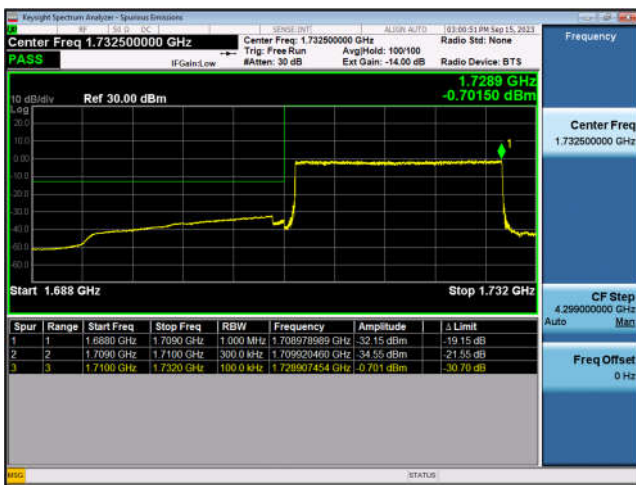

LTE Band 4:

FDD4-1.4MHz-QPSK-LCH-1RB#0

FDD4-1.4MHz-16QAM-LCH-1RB#0

FDD4-1.4MHz-QPSK-LCH-6RB#0

FDD4-1.4MHz-16QAM-LCH-6RB#0

FDD4-1.4MHz-QPSK-HCH-1RB#5

FDD4-1.4MHz-16QAM-HCH-1RB#5

FDD4-1.4MHz-QPSK-HCH-6RB#0

FDD4-1.4MHz-16QAM-HCH-6RB#0

FDD4-20MHz-QPSK-LCH-1RB#0

FDD4-20MHz-16QAM-LCH-1RB#0

FDD4-20MHz-QPSK-LCH-100RB#0

FDD4-20MHz-16QAM-LCH-100RB#0

FDD4-20MHz-QPSK-HCH-1RB#99

FDD4-20MHz-16QAM-HCH-1RB#99

FDD4-20MHz-QPSK-HCH-100RB#0

FDD4-20MHz-16QAM-HCH-100RB#0

LTE Band 5:

FDD5-1.4MHz-QPSK-LCH-1RB#0

FDD5-1.4MHz-16QAM-LCH-1RB#0

FDD5-1.4MHz-QPSK-LCH-6RB#0

FDD5-1.4MHz-16QAM-LCH-6RB#0

FDD5-1.4MHz-QPSK-HCH-1RB#5

FDD5-1.4MHz-16QAM-HCH-1RB#5