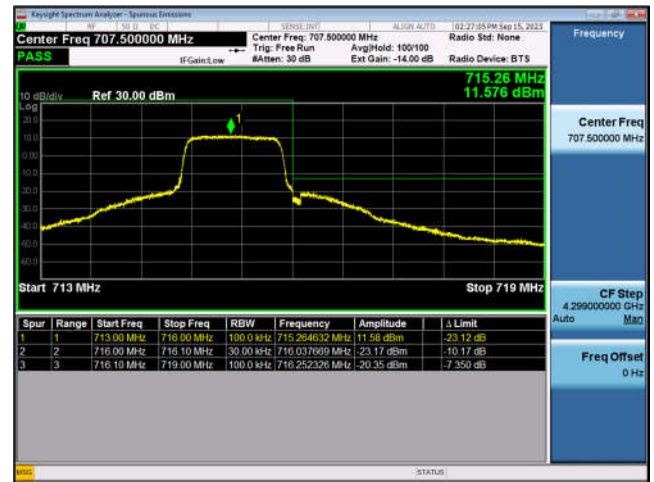

FDD12-1.4MHz-16QAM-HCH-6RB#0