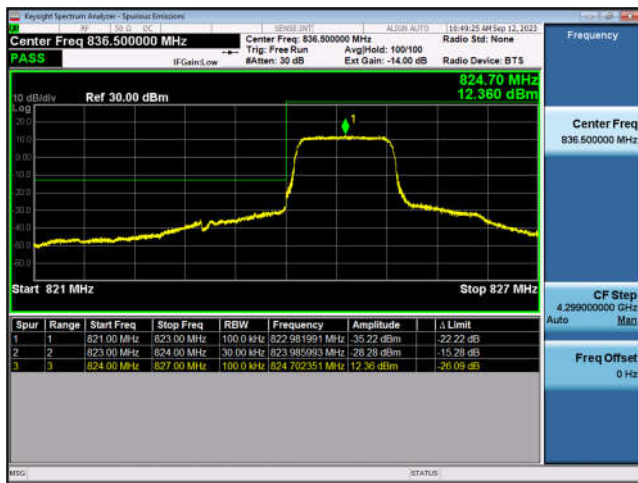

FDD4-20MHz-16QAM-HCH-100RB#0

LTE Band 5:

FDD5-1.4MHz-QPSK-LCH-1RB#0

FDD5-1.4MHz-16QAM-LCH-1RB#0

FDD5-1.4MHz-QPSK-LCH-6RB#0

FDD5-1.4MHz-16QAM-LCH-6RB#0

FDD5-1.4MHz-QPSK-HCH-1RB#5

FDD5-1.4MHz-16QAM-HCH-1RB#5