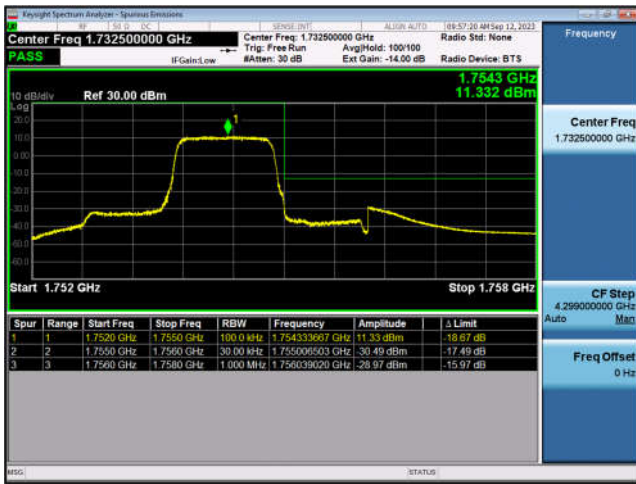

LTE Band 4:

FDD4-1.4MHz-QPSK-LCH-1RB#0

FDD4-1.4MHz-16QAM-LCH-1RB#0

FDD4-1.4MHz-QPSK-LCH-6RB#0

FDD4-1.4MHz-16QAM-LCH-6RB#0

FDD4-1.4MHz-QPSK-HCH-1RB#5

FDD4-1.4MHz-16QAM-HCH-1RB#5

FDD4-1.4MHz-QPSK-HCH-6RB#0