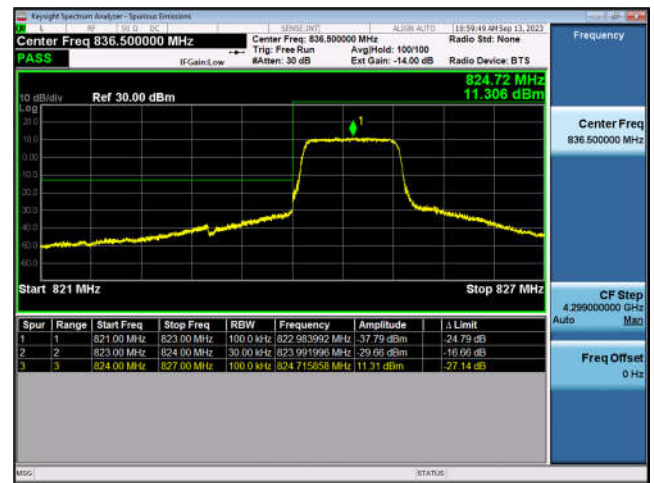

FDD4-20MHz-16QAM-HCH-100RB#0

LTE Band 5:

FDD5-1.4MHz-QPSK-LCH-1RB#0

FDD5-1.4MHz-16QAM-LCH-1RB#0

FDD5-1.4MHz-QPSK-LCH-6RB#0

FDD5-1.4MHz-16QAM-LCH-6RB#0

FDD5-1.4MHz-QPSK-HCH-1RB#5

FDD5-1.4MHz-16QAM-HCH-1RB#5