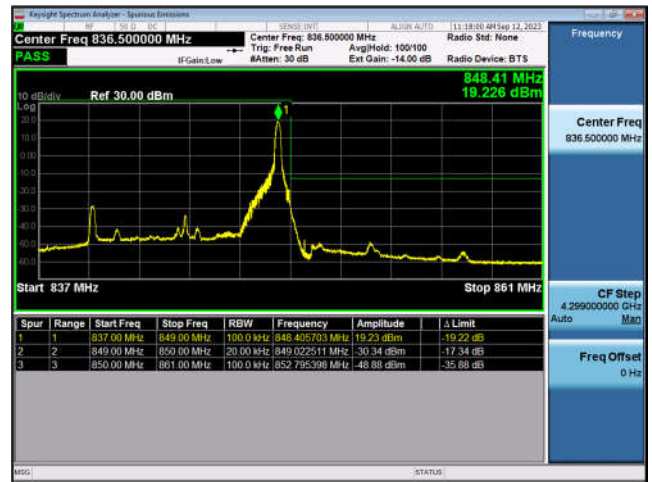

FDD4-20MHz-16QAM-HCH-100RB#0

LTE Band 5:

FDD5-1.4MHz-QPSK-LCH-1RB#0

FDD5-1.4MHz-16QAM-LCH-1RB#0

FDD5-1.4MHz-QPSK-LCH-6RB#0

FDD5-1.4MHz-16QAM-LCH-6RB#0

FDD5-1.4MHz-QPSK-HCH-1RB#5

FDD5-1.4MHz-16QAM-HCH-1RB#5

FDD5-1.4MHz-QPSK-HCH-6RB#0

FDD5-1.4MHz-16QAM-HCH-6RB#0

FDD5-10MHz-QPSK-LCH-1RB#0

FDD5-10MHz-16QAM-LCH-1RB#0

FDD5-10MHz-QPSK-LCH-50RB#0

FDD5-10MHz-16QAM-LCH-50RB#0

FDD5-10MHz-QPSK-HCH-1RB#49

FDD5-10MHz-16QAM-HCH-1RB#49

FDD5-10MHz-QPSK-HCH-50RB#0

FDD5-10MHz-16QAM-HCH-50RB#0

LTE Band 7:

FDD7-5MHz-QPSK-LCH-1RB#0

FDD7-5MHz-16QAM-LCH-1RB#0

FDD7-5MHz-QPSK-LCH-25RB#0

FDD7-5MHz-16QAM-LCH-25RB#0

FDD7-5MHz-QPSK-HCH-1RB#24