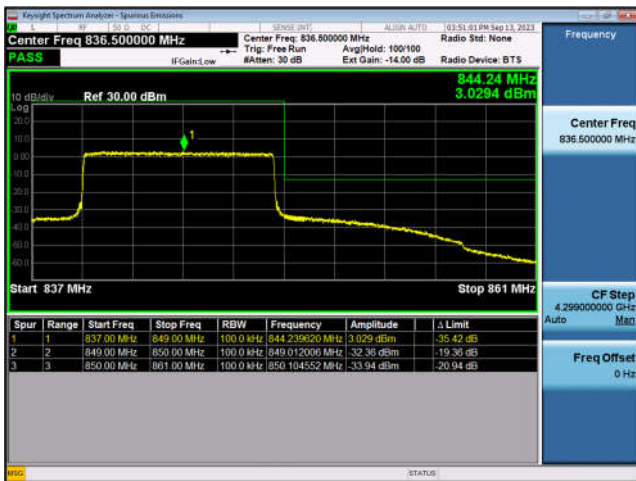

FDD5-1.4MHz-QPSK-HCH-6RB#0

FDD5-1.4MHz-16QAM-HCH-6RB#0

FDD5-10MHz-QPSK-LCH-1RB#0

FDD5-10MHz-16QAM-LCH-1RB#0

FDD5-10MHz-QPSK-LCH-50RB#0

FDD5-10MHz-16QAM-LCH-50RB#0

FDD5-10MHz-QPSK-HCH-1RB#49

FDD5-10MHz-16QAM-HCH-1RB#49

FDD5-10MHz-QPSK-HCH-50RB#0

FDD5-10MHz-16QAM-HCH-50RB#0

LTE Band 7:

FDD7-5MHz-QPSK-LCH-1RB#0

FDD7-5MHz-16QAM-LCH-1RB#0

FDD7-5MHz-QPSK-LCH-25RB#0

FDD7-5MHz-16QAM-LCH-25RB#0

FDD7-5MHz-QPSK-HCH-1RB#24