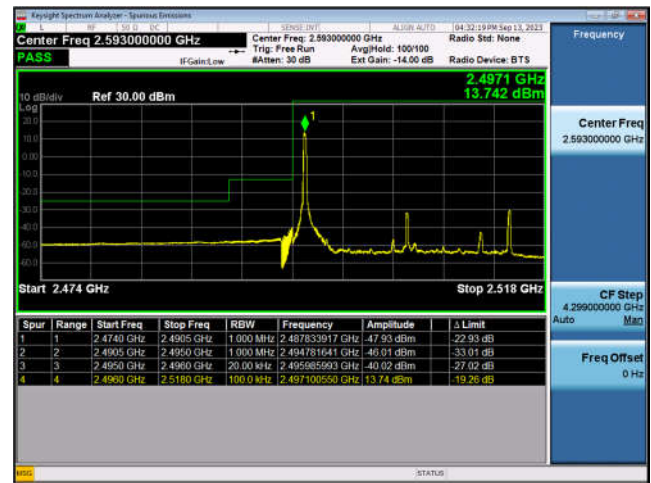

TDD38-20MHz-16QAM-HCH-100RB#0

LTE Band 41:

TDD41-5MHz-QPSK-HCH-25RB#0

TDD41-5MHz-16QAM-HCH-25RB#0

TDD41-20MHz-QPSK-LCH-1RB#0

TDD41-20MHz-16QAM-LCH-1RB#0

TDD41-20MHz-QPSK-LCH-100RB#0

TDD41-20MHz-16QAM-LCH-100RB#0