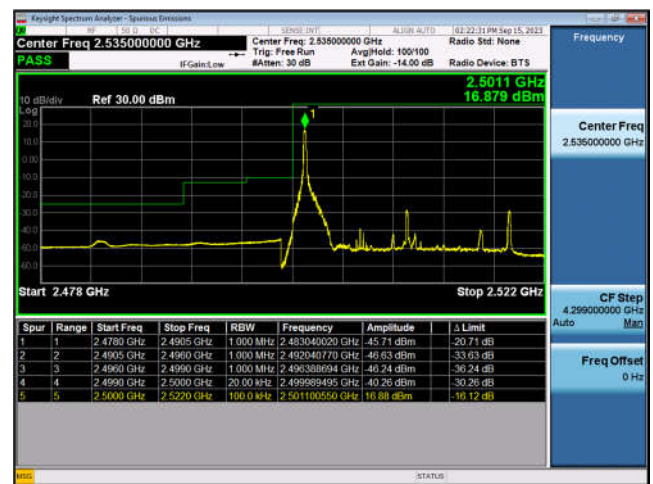

FDD7-5MHz-16QAM-HCH-1RB#24

FDD7-5MHz-QPSK-HCH-25RB#0

FDD7-5MHz-16QAM-HCH-25RB#0

FDD7-20MHz-QPSK-LCH-1RB#0

FDD7-20MHz-16QAM-LCH-1RB#0

FDD7-20MHz-QPSK-LCH-100RB#0

FDD7-20MHz-16QAM-LCH-100RB#0

FDD7-20MHz-QPSK-HCH-1RB#99

FDD7-20MHz-16QAM-HCH-1RB#99

FDD7-20MHz-QPSK-HCH-100RB#0

FDD7-20MHz-16QAM-HCH-100RB#0

LTE Band 12:

FDD12-1.4MHz-QPSK-LCH-1RB#0

FDD12-1.4MHz-16QAM-LCH-1RB#0

FDD12-1.4MHz-QPSK-LCH-6RB#0

FDD12-1.4MHz-16QAM-LCH-6RB#0