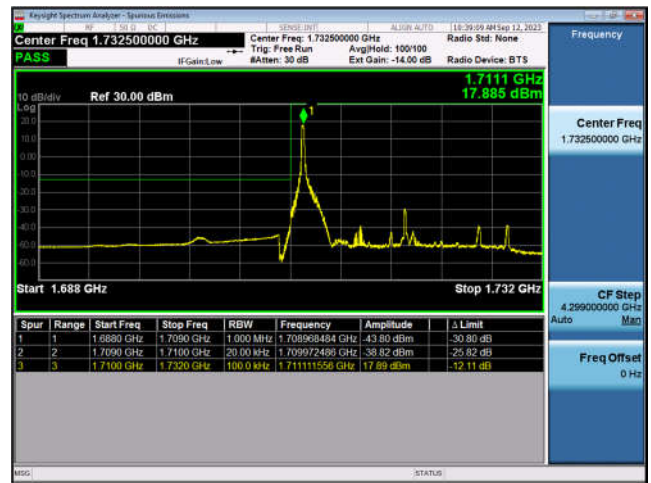

FDD4-20MHz-16QAM-LCH-1RB#0