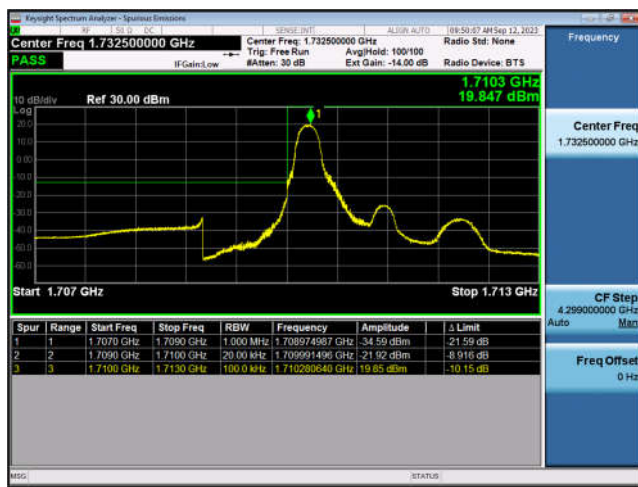

LTE Band 4:

FDD4-1.4MHz-QPSK-LCH-1RB#0

FDD4-1.4MHz-16QAM-LCH-1RB#0

FDD4-1.4MHz-QPSK-LCH-6RB#0

FDD4-1.4MHz-16QAM-LCH-6RB#0

FDD4-1.4MHz-QPSK-HCH-1RB#5

FDD4-1.4MHz-16QAM-HCH-1RB#5

FDD4-1.4MHz-QPSK-HCH-6RB#0