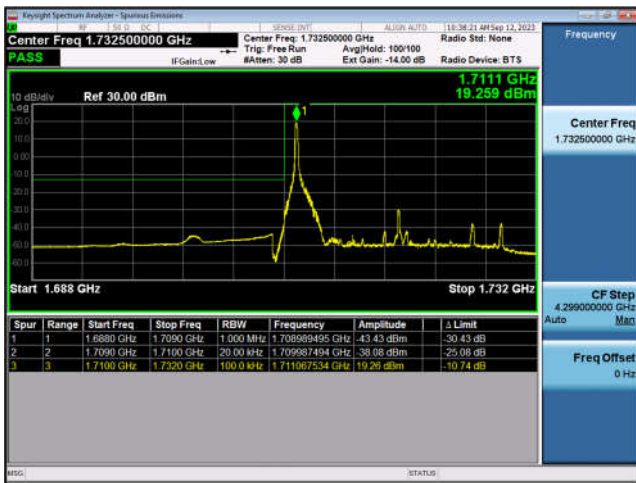

FDD4-20MHz-QPSK-LCH-1RB#0