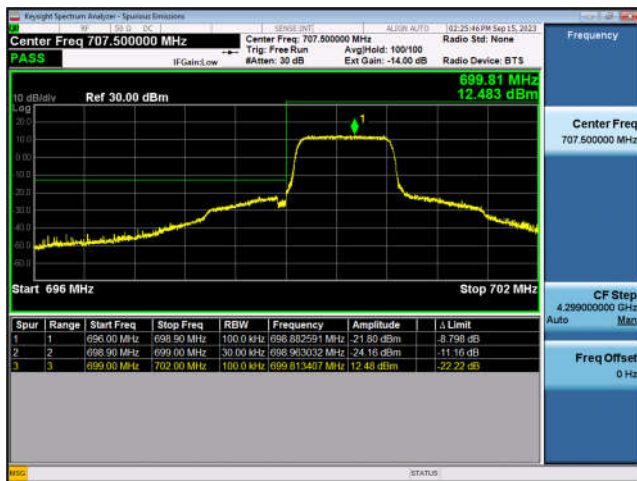

FDD7-20MHz-16QAM-HCH-1RB#99

FDD7-20MHz-QPSK-HCH-100RB#0

FDD7-20MHz-16QAM-HCH-100RB#0

LTE Band 12:

FDD12-1.4MHz-QPSK-LCH-1RB#0

FDD12-1.4MHz-16QAM-LCH-1RB#0

FDD12-1.4MHz-QPSK-LCH-6RB#0

FDD12-1.4MHz-16QAM-LCH-6RB#0