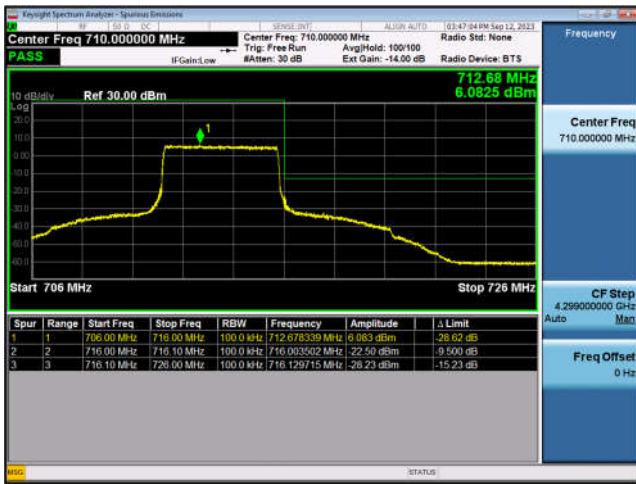

FDD13-10MHz-16QAM-MCH-1RB#0

FDD13-10MHz-QPSK-MCH-1RB#49

FDD13-10MHz-16QAM-MCH-1RB#49

LTE Band 17:

FDD17-5MHz-QPSK-HCH-25RB#0

FDD17-5MHz-16QAM-HCH-25RB#0

FDD17-10MHz-QPSK-LCH-1RB#0

FDD17-10MHz-16QAM-LCH-1RB#0