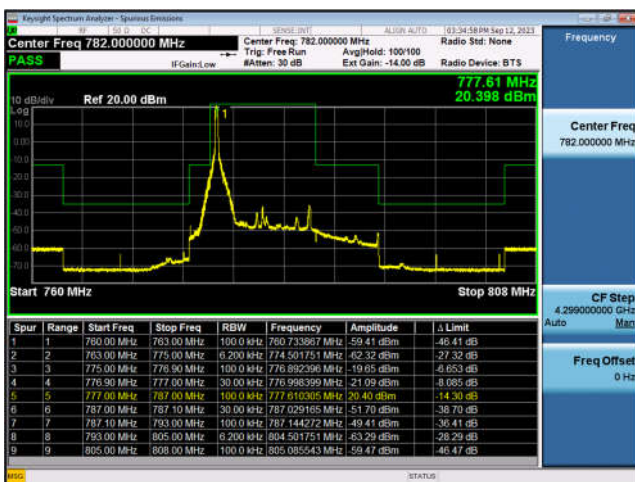

FDD12-10MHz-QPSK-HCH-1RB#49

FDD12-10MHz-16QAM-HCH-1RB#49

FDD12-10MHz-QPSK-HCH-50RB#0

FDD12-10MHz-16QAM-HCH-50RB#0

LTE Band 13:

FDD13-5MHz-QPSK-HCH-25RB#0

FDD13-5MHz-16QAM-HCH-25RB#0

FDD13-10MHz-QPSK-MCH-1RB#0