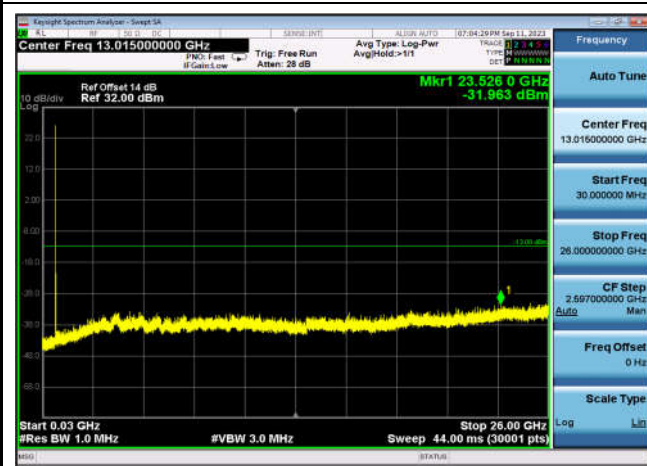

FDD12_MidRange_10MHz_30MHz~26GHz