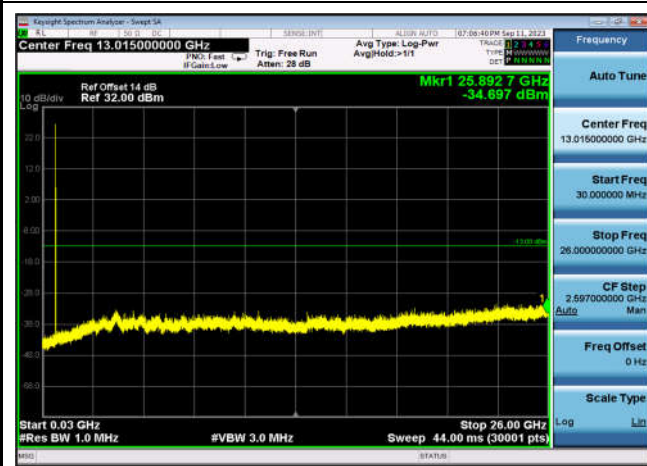

FDD05_LowRange_10MHz_30MHz~26GHz

FDD05_MidRange_10MHz_30MHz~26GHz

FDD07_LowRange_20MHz_30MHz~26GHz

FDD07_MidRange_20MHz_30MHz~26GHz

FDD07_HighRange_20MHz_30MHz~26GHz

FDD12_HighRange_10MHz_30MHz~26GHz

FDD12_LowRange_10MHz_30MHz~26GHz