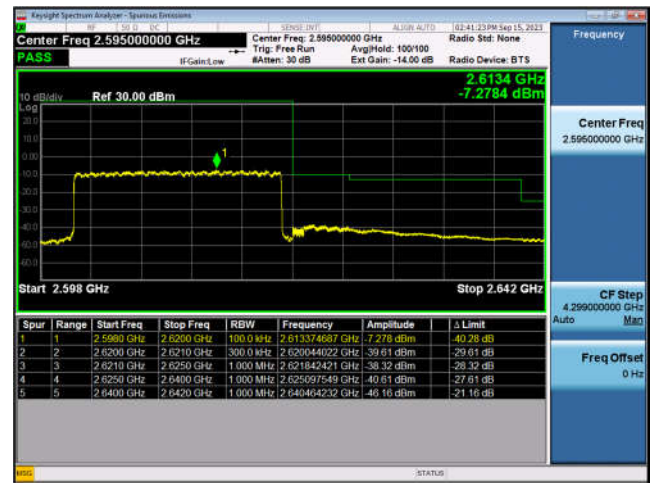

TDD38-20MHz-16QAM-HCH-100RB#0