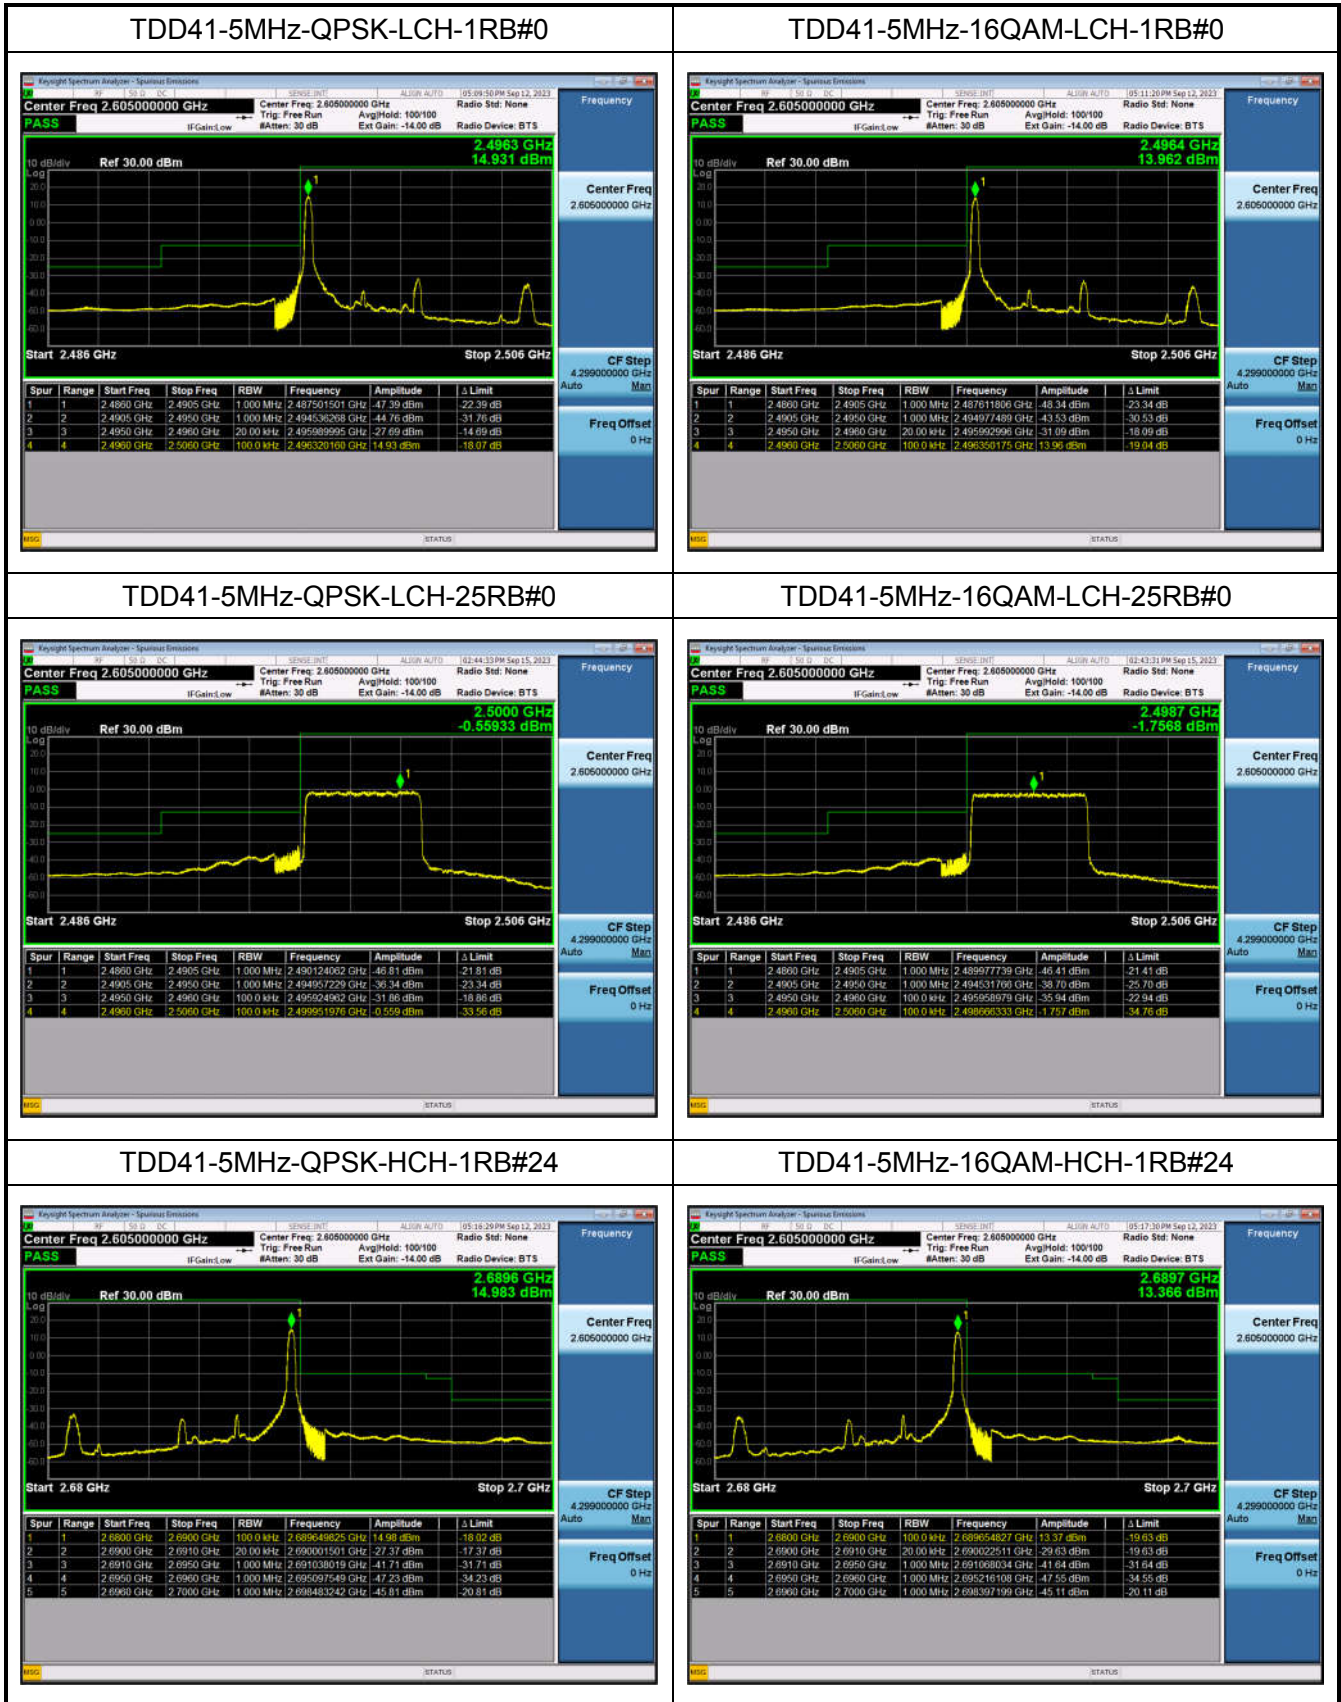

FDD17-10MHz-QPSK-LCH-50RB#0

FDD17-10MHz-16QAM-LCH-50RB#0

FDD17-10MHz-QPSK-HCH-1RB#49

FDD17-10MHz-16QAM-HCH-1RB#49

FDD17-10MHz-QPSK-HCH-50RB#0

FDD17-10MHz-16QAM-HCH-50RB#0

LTE Band 38:

TDD38-5MHz-QPSK-HCH-25RB#0

TDD38-5MHz-16QAM-HCH-25RB#0

TDD38-20MHz-QPSK-LCH-1RB#0

TDD38-20MHz-16QAM-LCH-1RB#0

TDD38-20MHz-QPSK-LCH-100RB#0

TDD38-20MHz-16QAM-LCH-100RB#0

TDD38-20MHz-QPSK-HCH-1RB#99

TDD38-20MHz-16QAM-HCH-1RB#99

TDD38-20MHz-QPSK-HCH-100RB#0

TDD38-20MHz-16QAM-HCH-100RB#0

LTE Band 41:

TDD41-5MHz-QPSK-HCH-25RB#0

TDD41-5MHz-16QAM-HCH-25RB#0

TDD41-20MHz-QPSK-LCH-1RB#0

TDD41-20MHz-16QAM-LCH-1RB#0

TDD41-20MHz-QPSK-LCH-100RB#0

TDD41-20MHz-16QAM-LCH-100RB#0