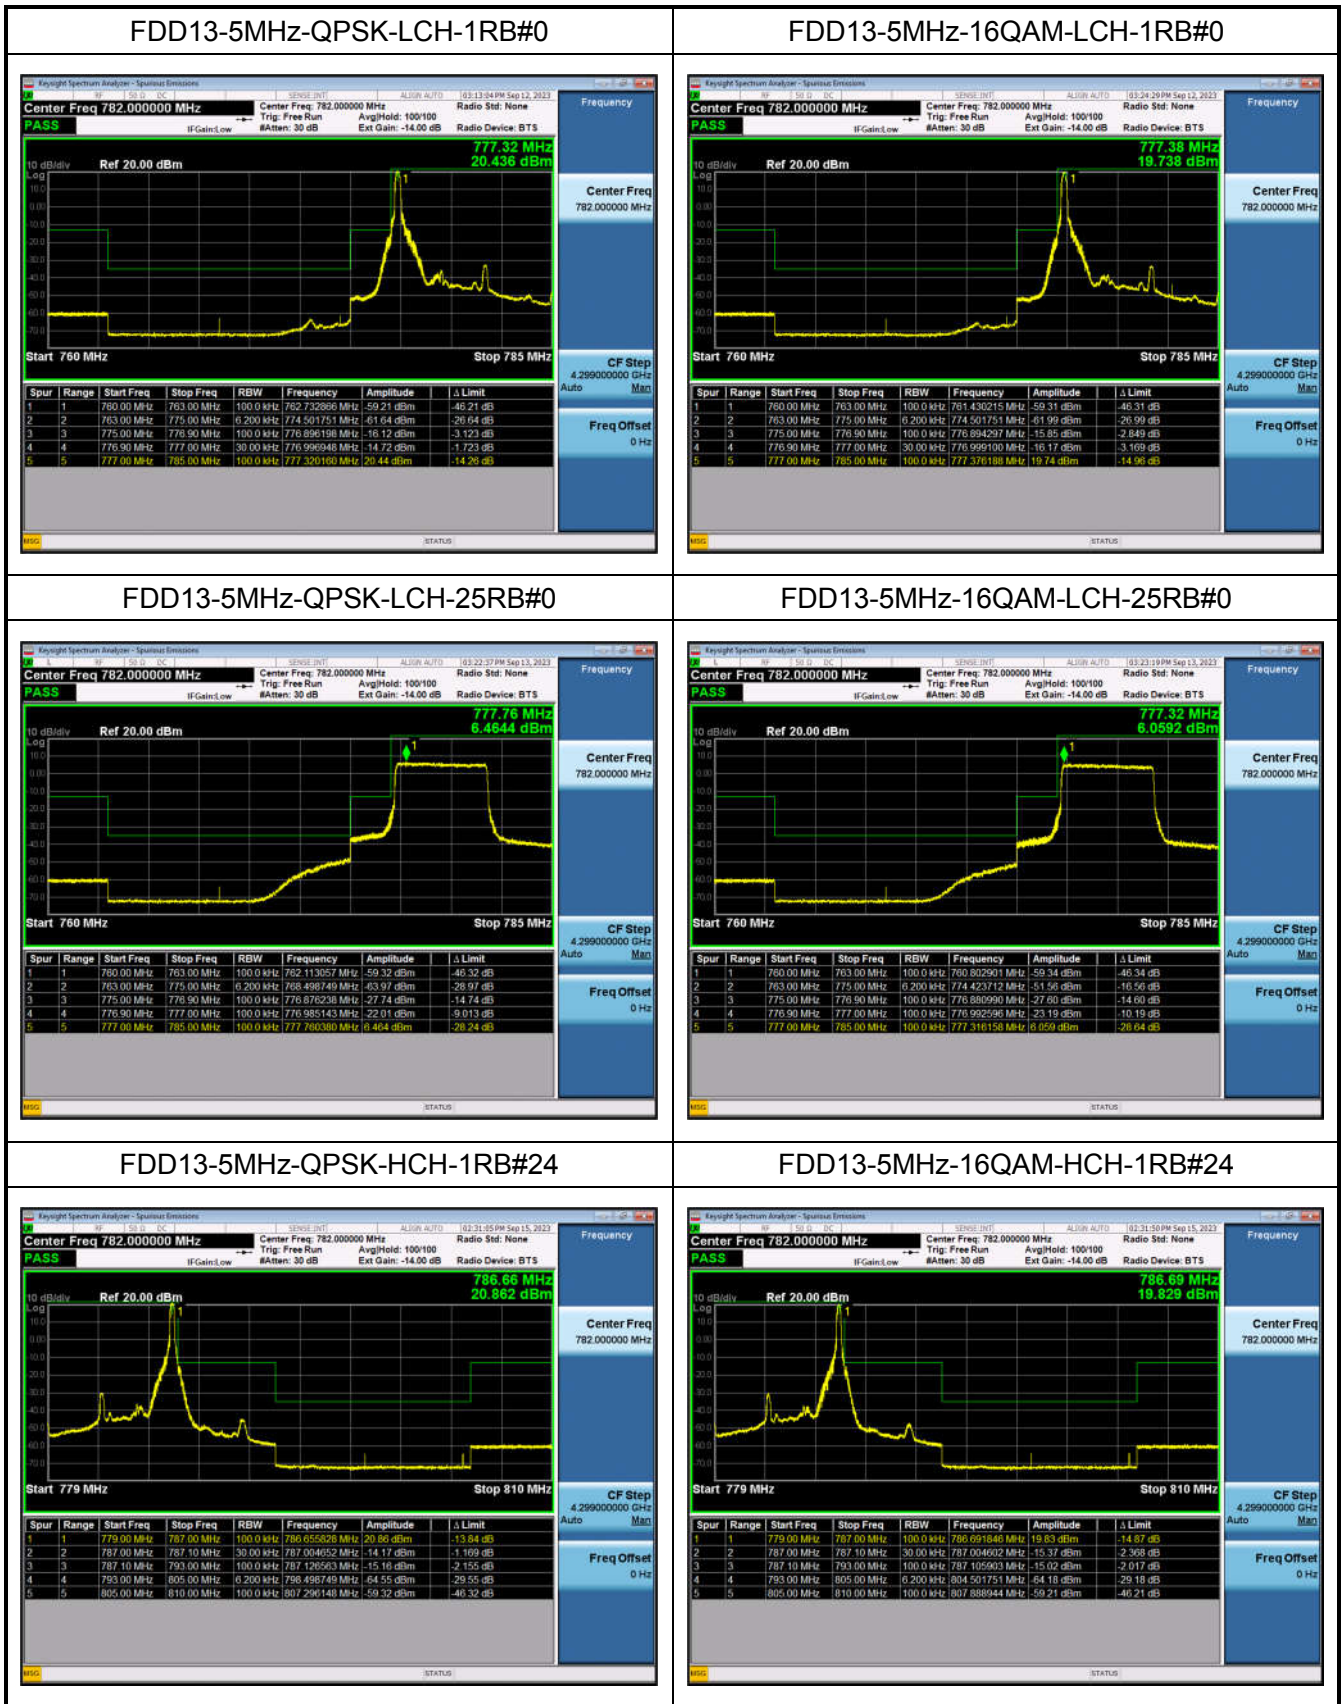

FDD12-10MHz-QPSK-HCH-1RB#49

FDD12-10MHz-16QAM-HCH-1RB#49

FDD12-10MHz-QPSK-HCH-50RB#0

FDD12-10MHz-16QAM-HCH-50RB#0

LTE Band 13:

FDD13-5MHz-QPSK-HCH-25RB#0

FDD13-5MHz-16QAM-HCH-25RB#0

FDD13-10MHz-QPSK-MCH-1RB#0

FDD13-10MHz-16QAM-MCH-1RB#0

FDD13-10MHz-QPSK-MCH-1RB#49

FDD13-10MHz-16QAM-MCH-1RB#49

LTE Band 17:

FDD17-5MHz-QPSK-HCH-25RB#0

FDD17-5MHz-16QAM-HCH-25RB#0

FDD17-10MHz-QPSK-LCH-1RB#0

FDD17-10MHz-16QAM-LCH-1RB#0

FDD17-10MHz-QPSK-LCH-50RB#0

FDD17-10MHz-16QAM-LCH-50RB#0

FDD17-10MHz-QPSK-HCH-1RB#49

FDD17-10MHz-16QAM-HCH-1RB#49

FDD17-10MHz-QPSK-HCH-50RB#0

FDD17-10MHz-16QAM-HCH-50RB#0

LTE Band 38:

TDD38-5MHz-QPSK-HCH-25RB#0