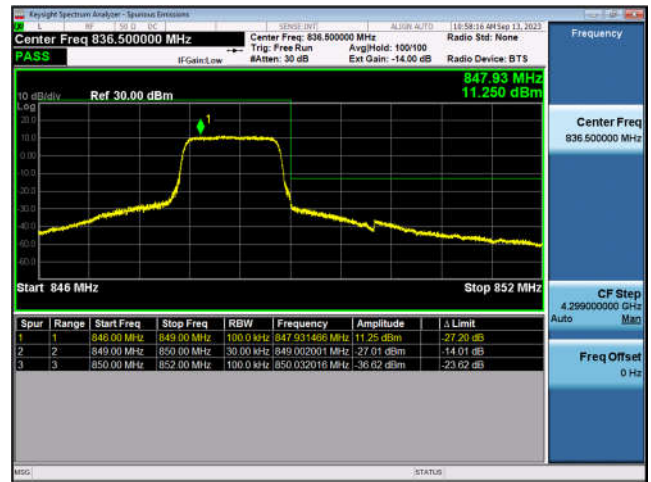

FDD5-1.4MHz-16QAM-HCH-6RB#0