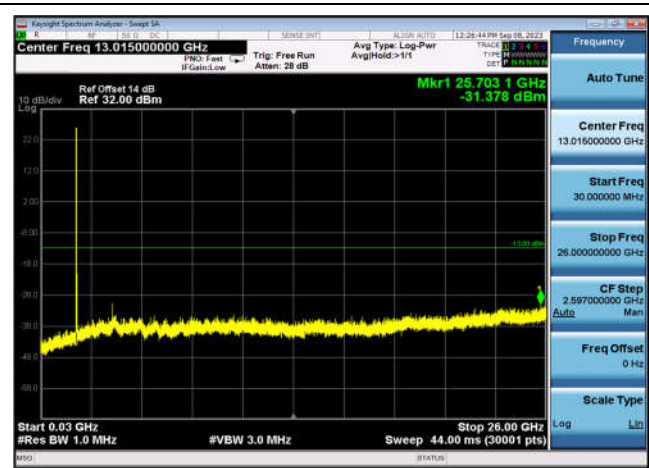

FDD02_LowRange_20MHz_30MHz~26GHz