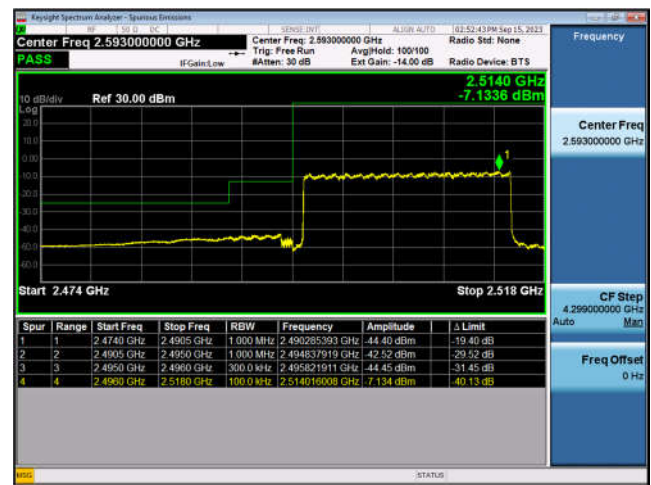

TDD38-20MHz-16QAM-HCH-100RB#0

LTE Band 41:

TDD41-5MHz-QPSK-HCH-25RB#0

TDD41-5MHz-16QAM-HCH-25RB#0

TDD41-20MHz-QPSK-LCH-1RB#0

TDD41-20MHz-16QAM-LCH-1RB#0

TDD41-20MHz-QPSK-LCH-100RB#0

TDD41-20MHz-16QAM-LCH-100RB#0