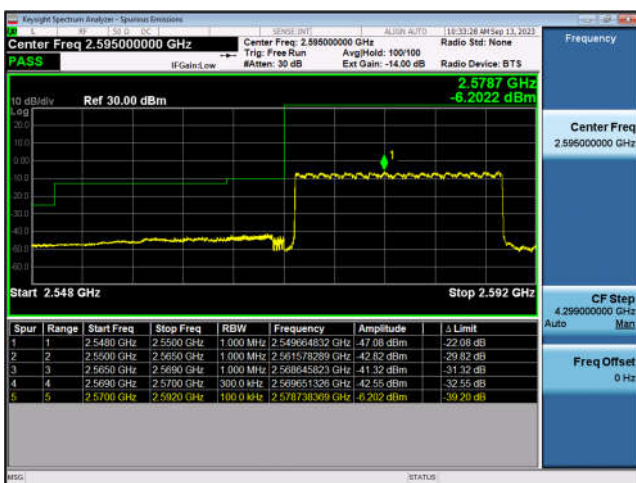

TDD38-5MHz-16QAM-HCH-25RB#0

TDD38-20MHz-QPSK-LCH-1RB#0

TDD38-20MHz-16QAM-LCH-1RB#0

TDD38-20MHz-QPSK-LCH-100RB#0

TDD38-20MHz-16QAM-LCH-100RB#0

TDD38-20MHz-QPSK-HCH-1RB#99

TDD38-20MHz-16QAM-HCH-1RB#99

TDD38-20MHz-QPSK-HCH-100RB#0