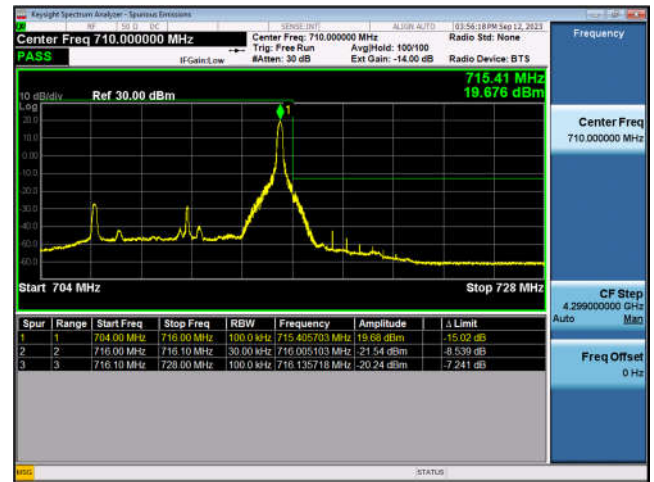

FDD17-10MHz-QPSK-LCH-50RB#0

FDD17-10MHz-16QAM-LCH-50RB#0

FDD17-10MHz-QPSK-HCH-1RB#49

FDD17-10MHz-16QAM-HCH-1RB#49

FDD17-10MHz-QPSK-HCH-50RB#0

FDD17-10MHz-16QAM-HCH-50RB#0

LTE Band 38:

TDD38-5MHz-QPSK-HCH-25RB#0