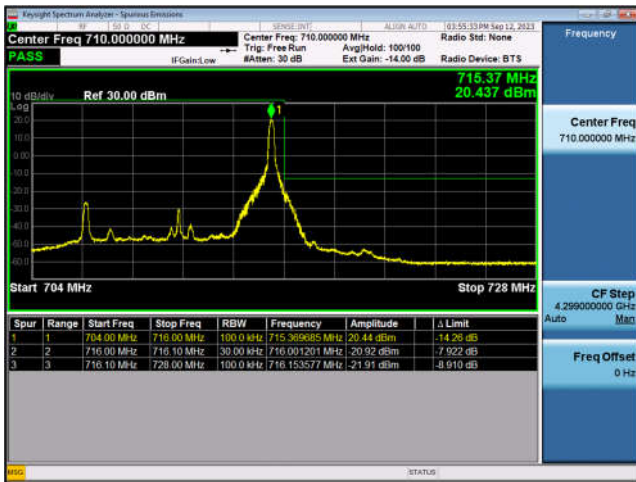

FDD17-10MHz-QPSK-HCH-1RB#49