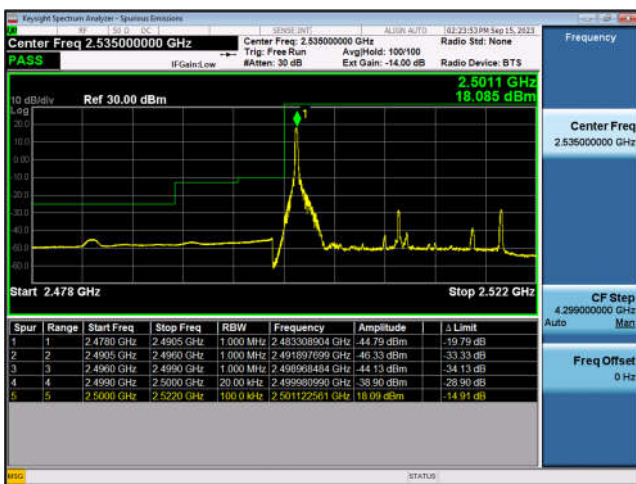

FDD7-5MHz-16QAM-HCH-1RB#24

FDD7-5MHz-QPSK-HCH-25RB#0

FDD7-5MHz-16QAM-HCH-25RB#0

FDD7-20MHz-QPSK-LCH-1RB#0

FDD7-20MHz-16QAM-LCH-1RB#0

FDD7-20MHz-QPSK-LCH-100RB#0

FDD7-20MHz-16QAM-LCH-100RB#0

FDD7-20MHz-QPSK-HCH-1RB#99

FDD7-20MHz-16QAM-HCH-1RB#99

FDD7-20MHz-QPSK-HCH-100RB#0

FDD7-20MHz-16QAM-HCH-100RB#0

LTE Band 12:

FDD12-1.4MHz-QPSK-LCH-1RB#0

FDD12-1.4MHz-16QAM-LCH-1RB#0

FDD12-1.4MHz-QPSK-LCH-6RB#0

FDD12-1.4MHz-16QAM-LCH-6RB#0