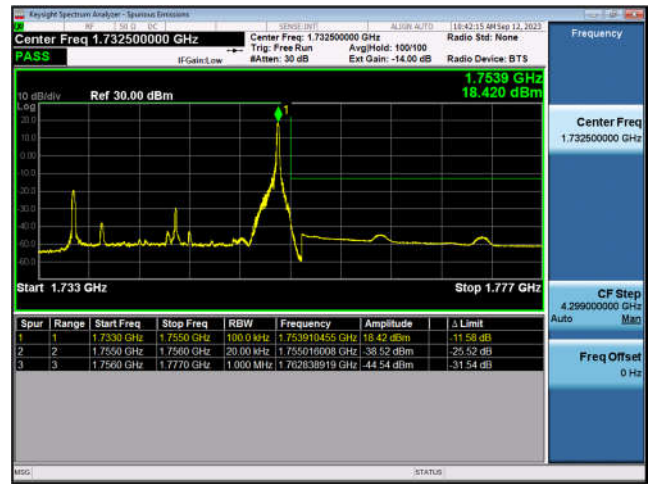

LTE Band 4:

FDD4-1.4MHz-QPSK-LCH-1RB#0

FDD4-1.4MHz-16QAM-LCH-1RB#0

FDD4-1.4MHz-QPSK-LCH-6RB#0

FDD4-1.4MHz-16QAM-LCH-6RB#0

FDD4-1.4MHz-QPSK-HCH-1RB#5

FDD4-1.4MHz-16QAM-HCH-1RB#5

FDD4-1.4MHz-QPSK-HCH-6RB#0

FDD4-1.4MHz-16QAM-HCH-6RB#0

FDD4-20MHz-QPSK-LCH-1RB#0

FDD4-20MHz-16QAM-LCH-1RB#0

FDD4-20MHz-QPSK-LCH-100RB#0

FDD4-20MHz-16QAM-LCH-100RB#0

FDD4-20MHz-QPSK-HCH-1RB#99

FDD4-20MHz-16QAM-HCH-1RB#99

FDD4-20MHz-QPSK-HCH-100RB#0

FDD4-20MHz-16QAM-HCH-100RB#0

LTE Band 5:

FDD5-1.4MHz-QPSK-LCH-1RB#0

FDD5-1.4MHz-16QAM-LCH-1RB#0

FDD5-1.4MHz-QPSK-LCH-6RB#0

FDD5-1.4MHz-16QAM-LCH-6RB#0

FDD5-1.4MHz-QPSK-HCH-1RB#5

FDD5-1.4MHz-16QAM-HCH-1RB#5