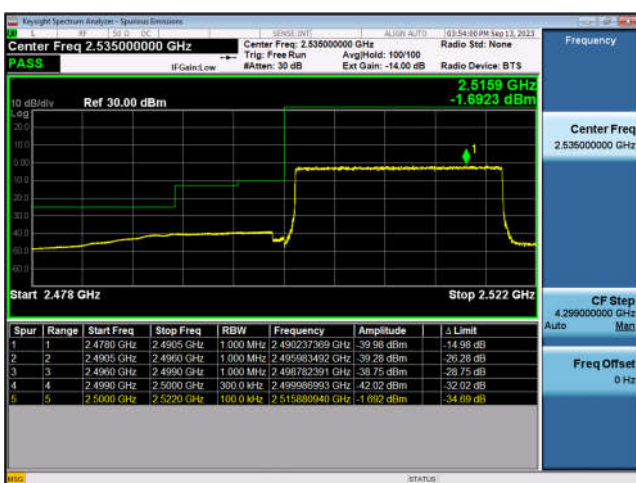

FDD7-5MHz-16QAM-HCH-1RB#24

FDD7-5MHz-QPSK-HCH-25RB#0

FDD7-5MHz-16QAM-HCH-25RB#0

FDD7-20MHz-QPSK-LCH-1RB#0

FDD7-20MHz-16QAM-LCH-1RB#0

FDD7-20MHz-QPSK-LCH-100RB#0

FDD7-20MHz-16QAM-LCH-100RB#0

FDD7-20MHz-QPSK-HCH-1RB#99

FDD7-20MHz-16QAM-HCH-1RB#99

FDD7-20MHz-QPSK-HCH-100RB#0

FDD7-20MHz-16QAM-HCH-100RB#0

LTE Band 12:

FDD12-1.4MHz-QPSK-LCH-1RB#0

FDD12-1.4MHz-16QAM-LCH-1RB#0

FDD12-1.4MHz-QPSK-LCH-6RB#0

FDD12-1.4MHz-16QAM-LCH-6RB#0