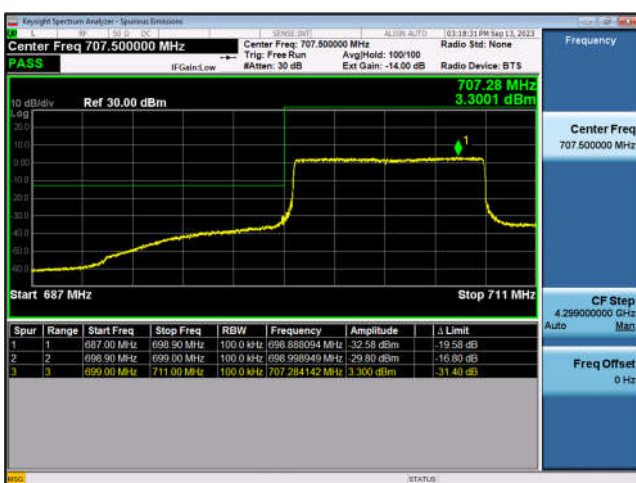

FDD12-10MHz-QPSK-LCH-50RB#0