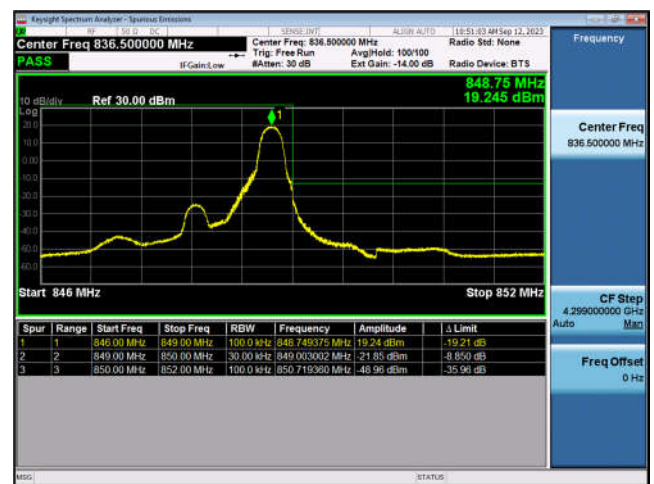

FDD4-20MHz-16QAM-HCH-100RB#0

LTE Band 5:

FDD5-1.4MHz-QPSK-LCH-1RB#0

FDD5-1.4MHz-16QAM-LCH-1RB#0

FDD5-1.4MHz-QPSK-LCH-6RB#0

FDD5-1.4MHz-16QAM-LCH-6RB#0

FDD5-1.4MHz-QPSK-HCH-1RB#5

FDD5-1.4MHz-16QAM-HCH-1RB#5