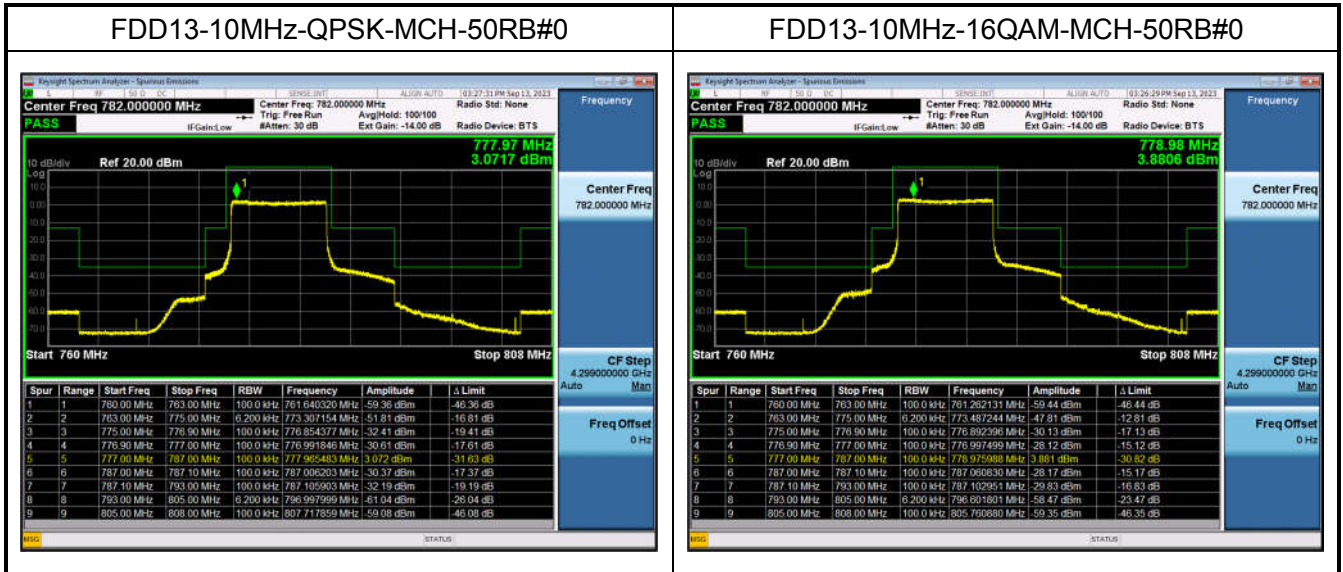

FDD13-10MHz-16QAM-MCH-1RB#0

FDD13-10MHz-QPSK-MCH-1RB#49

FDD13-10MHz-16QAM-MCH-1RB#49

LTE Band 17:

FDD17-5MHz-QPSK-HCH-25RB#0

FDD17-5MHz-16QAM-HCH-25RB#0

FDD17-10MHz-QPSK-LCH-1RB#0

FDD17-10MHz-16QAM-LCH-1RB#0

FDD17-10MHz-QPSK-LCH-50RB#0

FDD17-10MHz-16QAM-LCH-50RB#0

FDD17-10MHz-QPSK-HCH-1RB#49

FDD17-10MHz-16QAM-HCH-1RB#49

FDD17-10MHz-QPSK-HCH-50RB#0

FDD17-10MHz-16QAM-HCH-50RB#0

LTE Band 38:

TDD38-5MHz-QPSK-HCH-25RB#0