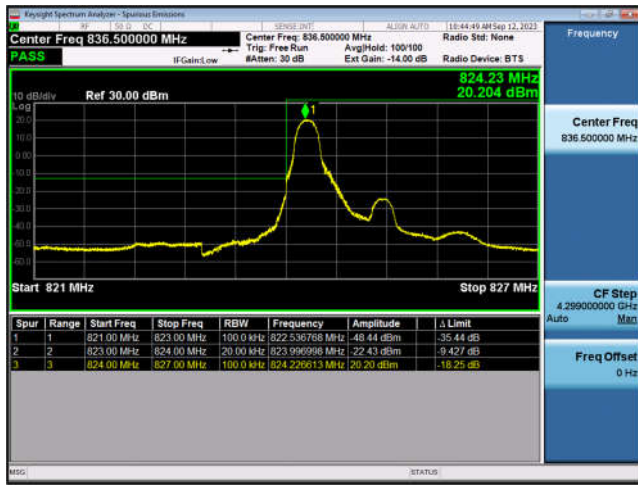

LTE Band 4:

FDD4-1.4MHz-QPSK-LCH-1RB#0

FDD4-1.4MHz-16QAM-LCH-1RB#0

FDD4-1.4MHz-QPSK-LCH-6RB#0

FDD4-1.4MHz-16QAM-LCH-6RB#0

FDD4-1.4MHz-QPSK-HCH-1RB#5

FDD4-1.4MHz-16QAM-HCH-1RB#5

FDD4-1.4MHz-QPSK-HCH-6RB#0

FDD4-1.4MHz-16QAM-HCH-6RB#0

FDD4-20MHz-QPSK-LCH-1RB#0

FDD4-20MHz-16QAM-LCH-1RB#0

FDD4-20MHz-QPSK-LCH-100RB#0

FDD4-20MHz-16QAM-LCH-100RB#0

FDD4-20MHz-QPSK-HCH-1RB#99

FDD4-20MHz-16QAM-HCH-1RB#99

FDD4-20MHz-QPSK-HCH-100RB#0

FDD4-20MHz-16QAM-HCH-100RB#0

LTE Band 5:

FDD5-1.4MHz-QPSK-LCH-1RB#0

FDD5-1.4MHz-16QAM-LCH-1RB#0

FDD5-1.4MHz-QPSK-LCH-6RB#0

FDD5-1.4MHz-16QAM-LCH-6RB#0

FDD5-1.4MHz-QPSK-HCH-1RB#5

FDD5-1.4MHz-16QAM-HCH-1RB#5