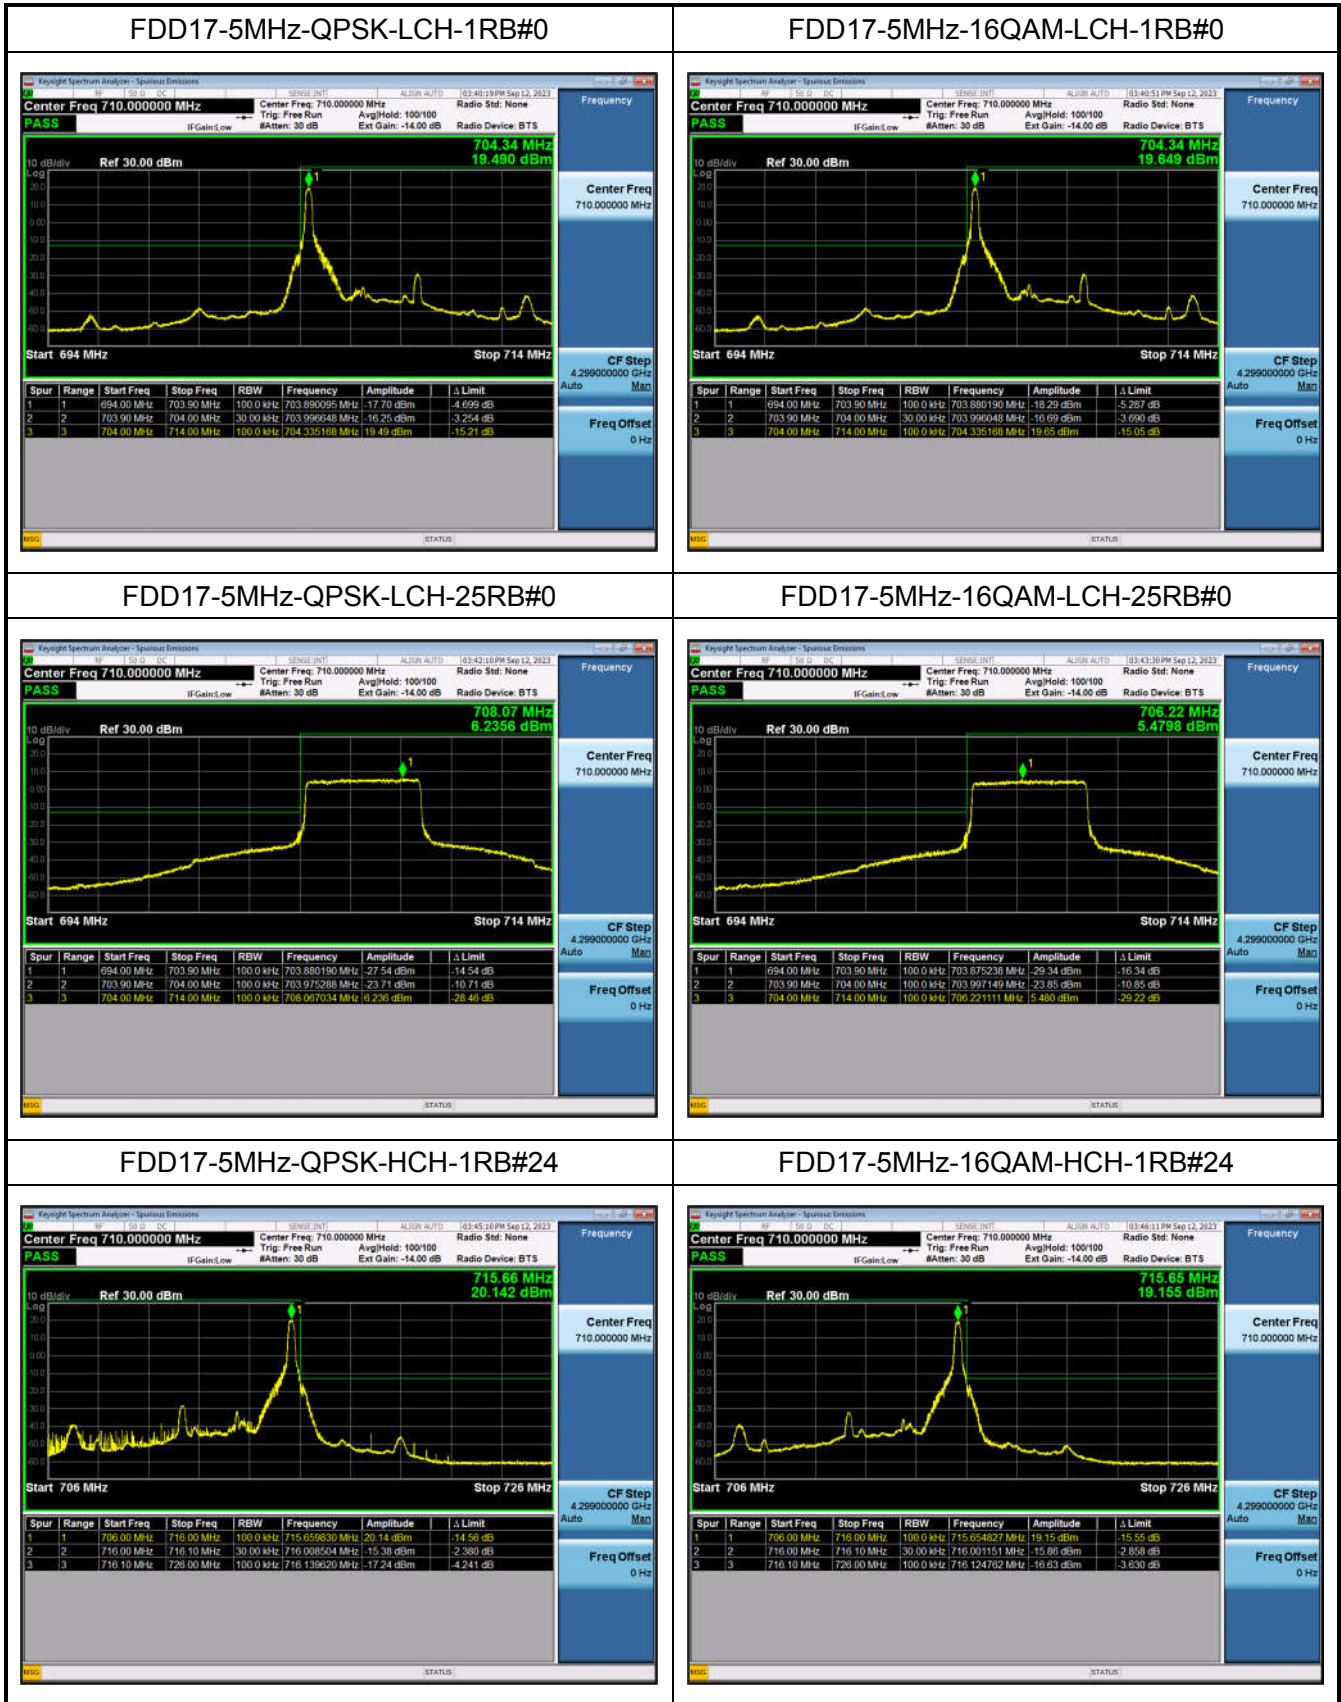

FDD12-10MHz-QPSK-HCH-1RB#49

FDD12-10MHz-16QAM-HCH-1RB#49

FDD12-10MHz-QPSK-HCH-50RB#0

FDD12-10MHz-16QAM-HCH-50RB#0

LTE Band 13:

FDD13-5MHz-QPSK-HCH-25RB#0

FDD13-5MHz-16QAM-HCH-25RB#0

FDD13-10MHz-QPSK-MCH-1RB#0

FDD13-10MHz-16QAM-MCH-1RB#0

FDD13-10MHz-QPSK-MCH-1RB#49

FDD13-10MHz-16QAM-MCH-1RB#49

LTE Band 17:

FDD17-5MHz-QPSK-HCH-25RB#0

FDD17-5MHz-16QAM-HCH-25RB#0

FDD17-10MHz-QPSK-LCH-1RB#0

FDD17-10MHz-16QAM-LCH-1RB#0

FDD17-10MHz-QPSK-LCH-50RB#0

FDD17-10MHz-16QAM-LCH-50RB#0

FDD17-10MHz-QPSK-HCH-1RB#49

FDD17-10MHz-16QAM-HCH-1RB#49

FDD17-10MHz-QPSK-HCH-50RB#0

FDD17-10MHz-16QAM-HCH-50RB#0

LTE Band 38:

TDD38-5MHz-QPSK-HCH-25RB#0