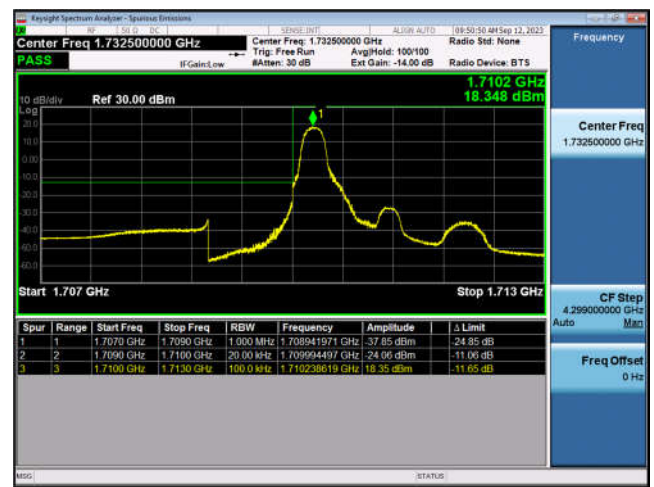

LTE Band 4:

FDD4-1.4MHz-QPSK-LCH-1RB#0

FDD4-1.4MHz-16QAM-LCH-1RB#0

FDD4-1.4MHz-QPSK-LCH-6RB#0

FDD4-1.4MHz-16QAM-LCH-6RB#0

FDD4-1.4MHz-QPSK-HCH-1RB#5

FDD4-1.4MHz-16QAM-HCH-1RB#5

FDD4-1.4MHz-QPSK-HCH-6RB#0