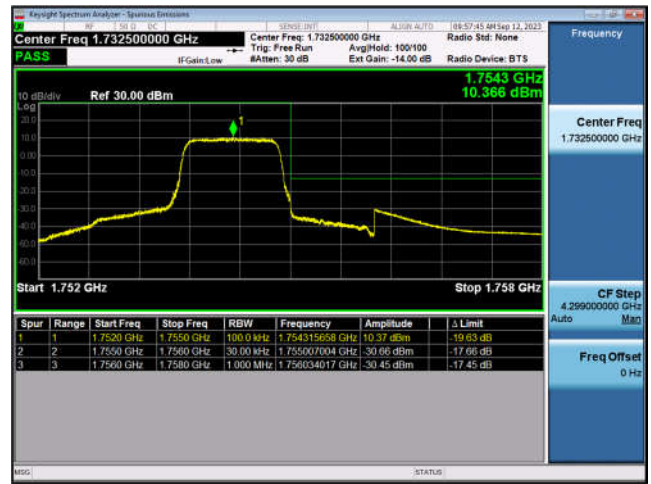

FDD4-1.4MHz-16QAM-HCH-6RB#0