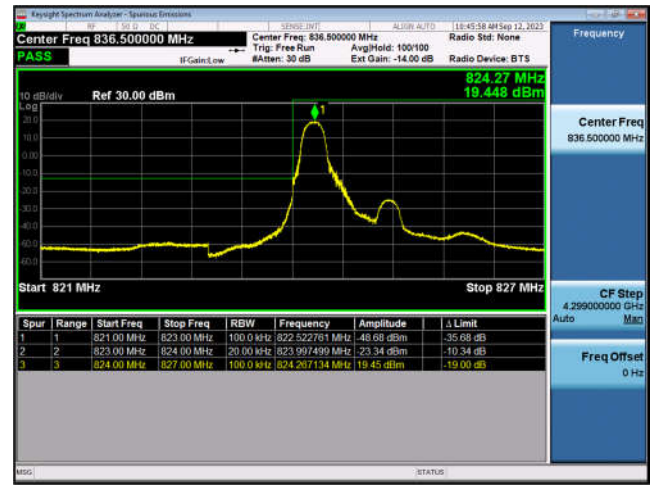

FDD4-20MHz-16QAM-HCH-100RB#0

LTE Band 5:

FDD5-1.4MHz-QPSK-LCH-1RB#0

FDD5-1.4MHz-16QAM-LCH-1RB#0

FDD5-1.4MHz-QPSK-LCH-6RB#0

FDD5-1.4MHz-16QAM-LCH-6RB#0

FDD5-1.4MHz-QPSK-HCH-1RB#5

FDD5-1.4MHz-16QAM-HCH-1RB#5