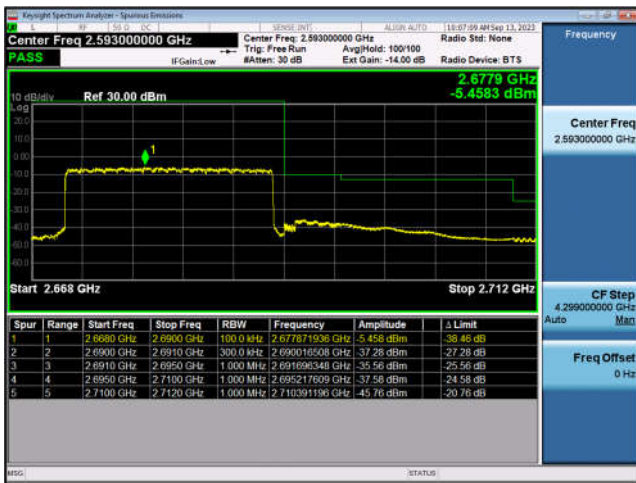

TDD41-20MHz-QPSK-HCH-100RB#0