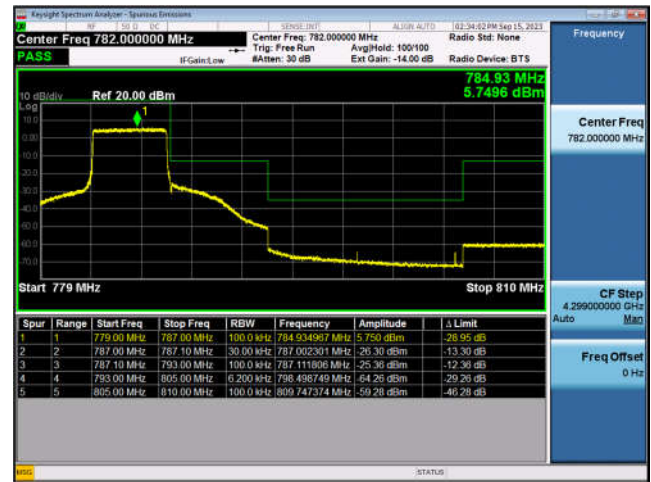

FDD12-10MHz-QPSK-HCH-1RB#49

FDD12-10MHz-16QAM-HCH-1RB#49

FDD12-10MHz-QPSK-HCH-50RB#0

FDD12-10MHz-16QAM-HCH-50RB#0

LTE Band 13:

FDD13-5MHz-QPSK-HCH-25RB#0

FDD13-5MHz-16QAM-HCH-25RB#0

FDD13-10MHz-QPSK-MCH-1RB#0