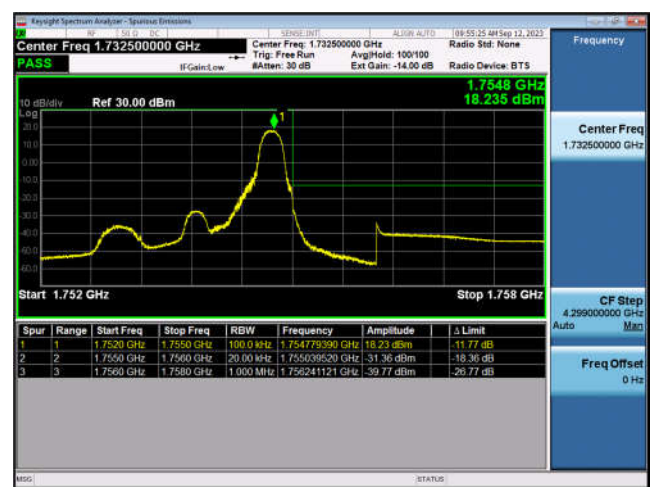

LTE Band 4:

FDD4-1.4MHz-QPSK-LCH-1RB#0

FDD4-1.4MHz-16QAM-LCH-1RB#0

FDD4-1.4MHz-QPSK-LCH-6RB#0

FDD4-1.4MHz-16QAM-LCH-6RB#0

FDD4-1.4MHz-QPSK-HCH-1RB#5

FDD4-1.4MHz-16QAM-HCH-1RB#5

FDD4-1.4MHz-QPSK-HCH-6RB#0