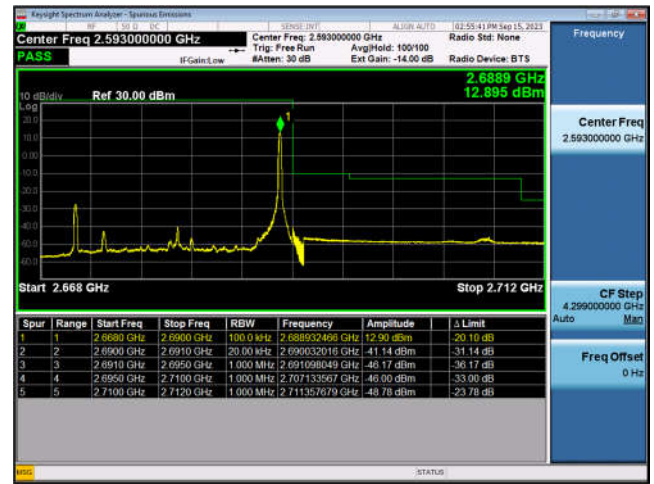

TDD41-20MHz-16QAM-HCH-1RB#99