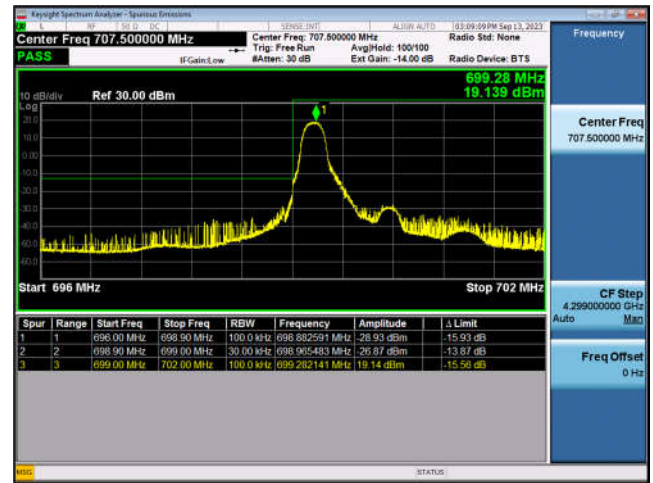

FDD7-20MHz-16QAM-HCH-1RB#99

FDD7-20MHz-QPSK-HCH-100RB#0

FDD7-20MHz-16QAM-HCH-100RB#0

LTE Band 12:

FDD12-1.4MHz-QPSK-LCH-1RB#0

FDD12-1.4MHz-16QAM-LCH-1RB#0

FDD12-1.4MHz-QPSK-LCH-6RB#0

FDD12-1.4MHz-16QAM-LCH-6RB#0