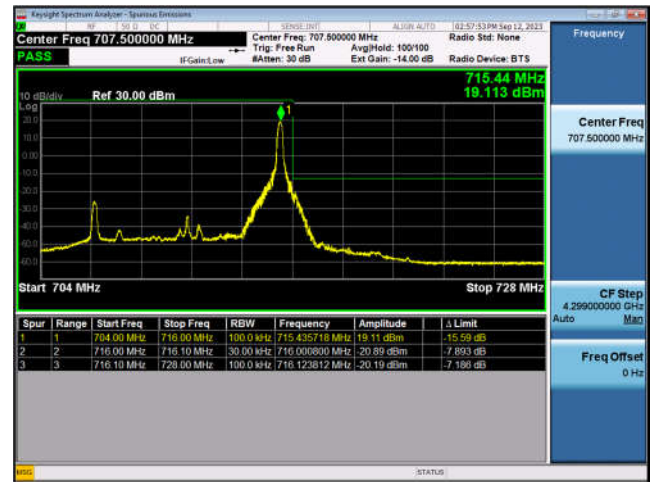

FDD12-10MHz-QPSK-HCH-1RB#49

FDD12-10MHz-16QAM-HCH-1RB#49

FDD12-10MHz-QPSK-HCH-50RB#0

FDD12-10MHz-16QAM-HCH-50RB#0

LTE Band 13:

FDD13-5MHz-QPSK-HCH-25RB#0

FDD13-5MHz-16QAM-HCH-25RB#0

FDD13-10MHz-QPSK-MCH-1RB#0