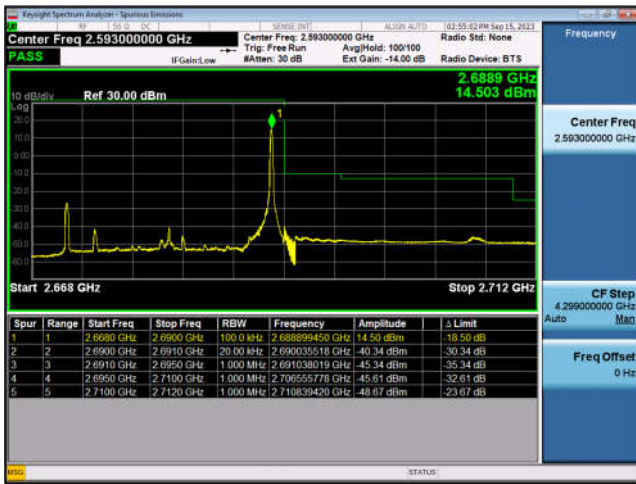

TDD41-20MHz-QPSK-HCH-1RB#99