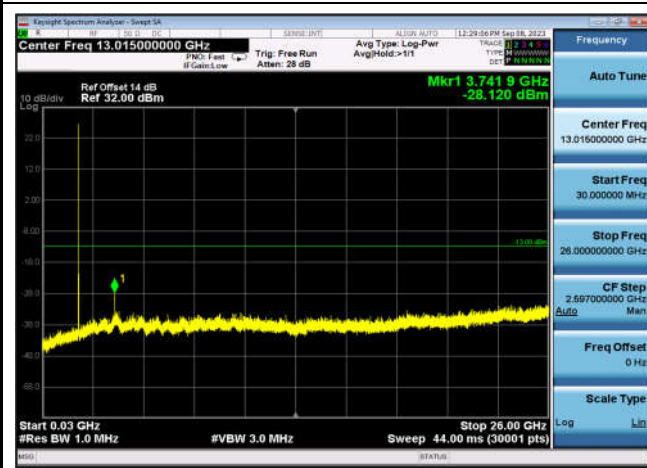

FDD02_MidRange_20MHz_30MHz~26GHz