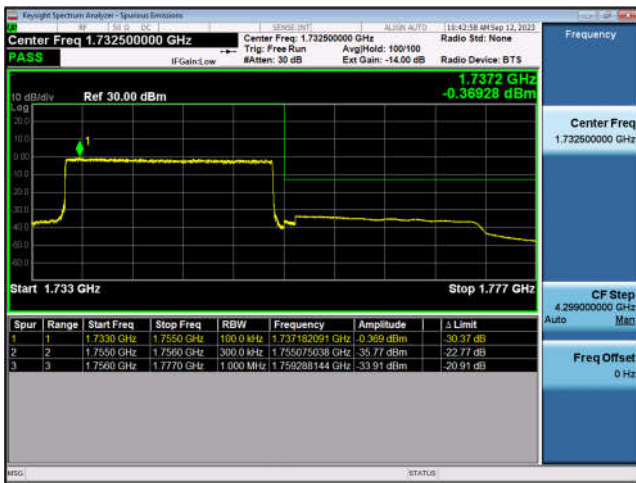

LTE Band 4:

FDD4-1.4MHz-QPSK-LCH-1RB#0

FDD4-1.4MHz-16QAM-LCH-1RB#0

FDD4-1.4MHz-QPSK-LCH-6RB#0

FDD4-1.4MHz-16QAM-LCH-6RB#0

FDD4-1.4MHz-QPSK-HCH-1RB#5

FDD4-1.4MHz-16QAM-HCH-1RB#5

FDD4-1.4MHz-QPSK-HCH-6RB#0

FDD4-1.4MHz-16QAM-HCH-6RB#0

FDD4-20MHz-QPSK-LCH-1RB#0

FDD4-20MHz-16QAM-LCH-1RB#0

FDD4-20MHz-QPSK-LCH-100RB#0

FDD4-20MHz-16QAM-LCH-100RB#0

FDD4-20MHz-QPSK-HCH-1RB#99

FDD4-20MHz-16QAM-HCH-1RB#99

FDD4-20MHz-QPSK-HCH-100RB#0

FDD4-20MHz-16QAM-HCH-100RB#0

LTE Band 5:

FDD5-1.4MHz-QPSK-LCH-1RB#0

FDD5-1.4MHz-16QAM-LCH-1RB#0

FDD5-1.4MHz-QPSK-LCH-6RB#0

FDD5-1.4MHz-16QAM-LCH-6RB#0

FDD5-1.4MHz-QPSK-HCH-1RB#5

FDD5-1.4MHz-16QAM-HCH-1RB#5