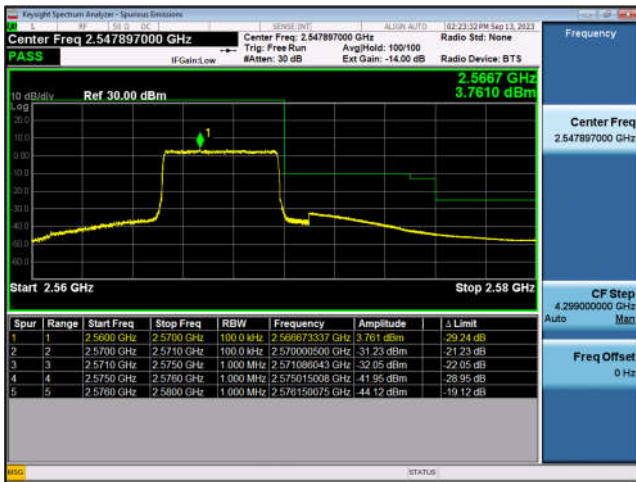

FDD7-5MHz-QPSK-HCH-25RB#0