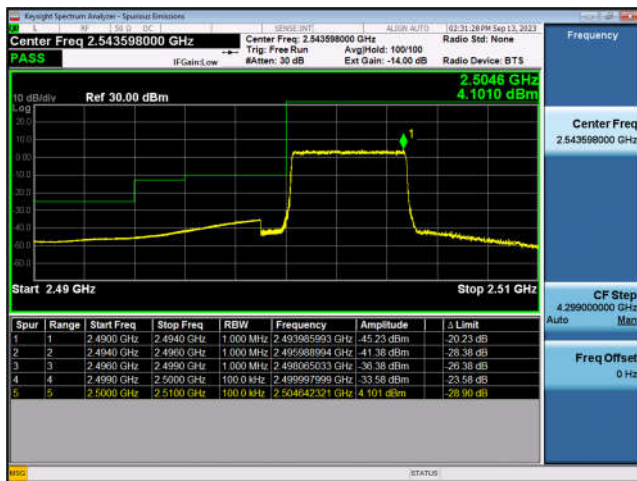

FDD5-10MHz-QPSK-HCH-50RB#0

FDD5-10MHz-16QAM-HCH-50RB#0

LTE Band 7:

FDD7-5MHz-QPSK-LCH-1RB#0

FDD7-5MHz-16QAM-LCH-1RB#0

FDD7-5MHz-QPSK-LCH-25RB#0

FDD7-5MHz-16QAM-LCH-25RB#0

FDD7-5MHz-QPSK-HCH-1RB#24