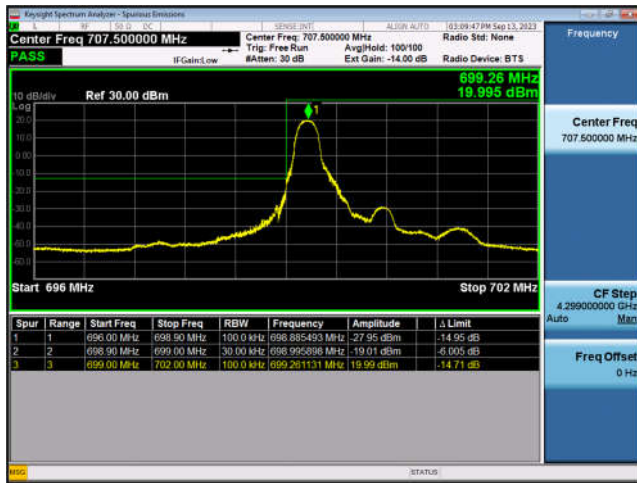

FDD7-20MHz-16QAM-HCH-1RB#99

FDD7-20MHz-QPSK-HCH-100RB#0

FDD7-20MHz-16QAM-HCH-100RB#0

LTE Band 12:

FDD12-1.4MHz-QPSK-LCH-1RB#0

FDD12-1.4MHz-16QAM-LCH-1RB#0

FDD12-1.4MHz-QPSK-LCH-6RB#0

FDD12-1.4MHz-16QAM-LCH-6RB#0