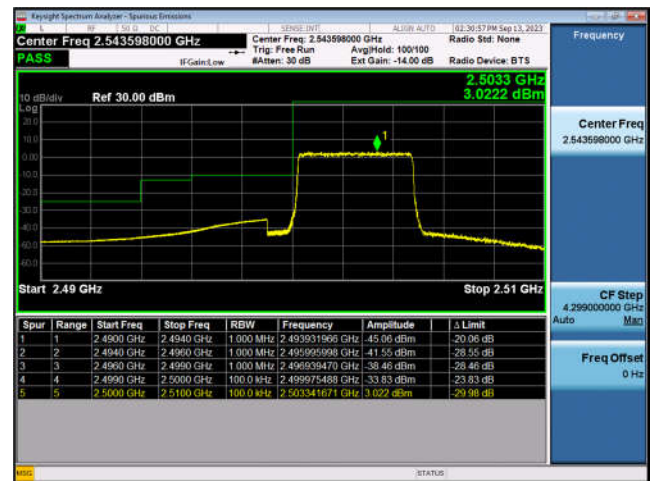

FDD5-10MHz-QPSK-HCH-50RB#0

FDD5-10MHz-16QAM-HCH-50RB#0

LTE Band 7:

FDD7-5MHz-QPSK-LCH-1RB#0

FDD7-5MHz-16QAM-LCH-1RB#0

FDD7-5MHz-QPSK-LCH-25RB#0

FDD7-5MHz-16QAM-LCH-25RB#0

FDD7-5MHz-QPSK-HCH-1RB#24