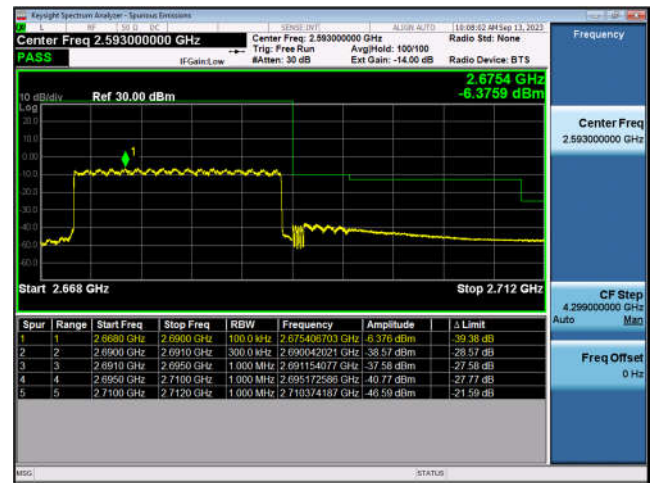

TDD41-20MHz-QPSK-HCH-1RB#99

TDD41-20MHz-16QAM-HCH-1RB#99

TDD41-20MHz-QPSK-HCH-100RB#0

TDD41-20MHz-16QAM-HCH-100RB#0

**Conducted Spurious Emissions**

Conducted Spurious Emission NormalTC_NormalVol						
Band	Range	BandWidth	Modulation	TestValue (dBm)	Limit (dBm)	Result
FDD02	HighRange	20	QPSK	-26.01	-13.00	Pass
FDD02	LowRange	20	QPSK	-31.38	-13.00	Pass
FDD02	MidRange	20	QPSK	-28.12	-13.00	Pass
FDD04	HighRange	20	QPSK	-33.43	-13.00	Pass
FDD04	LowRange	20	QPSK	-35.68	-13.00	Pass
FDD04	MidRange	20	QPSK	-34.88	-13.00	Pass
FDD05	HighRange	10	QPSK	-33.62	-13.00	Pass
FDD05	LowRange	10	QPSK	-33.34	-13.00	Pass
FDD05	MidRange	10	QPSK	-33.81	-13.00	Pass
FDD07	HighRange	20	QPSK	-33.40	-25.00	Pass
FDD07	LowRange	20	QPSK	-35.27	-25.00	Failed
FDD07	MidRange	20	QPSK	-34.75	-25.00	Pass
FDD12	HighRange	10	QPSK	-34.70	-13.00	Pass
FDD12	LowRange	10	QPSK	-33.91	-13.00	Pass
FDD12	MidRange	10	QPSK	-31.96	-13.00	Pass
FDD13	HighRange	10	QPSK	-34.01	-13.00	Pass
FDD13	LowRange	10	QPSK	-33.90	-13.00	Pass
FDD13	MidRange	10	QPSK	-35.01	-13.00	Pass
FDD17	HighRange	10	QPSK	-33.67	-13.00	Pass
FDD17	LowRange	10	QPSK	-34.61	-13.00	Pass
FDD17	MidRange	10	QPSK	-33.62	-13.00	Pass
TDD38	HighRange	20	QPSK	-27.56	-25.00	Pass
TDD38	LowRange	20	QPSK	-30.54	-25.00	Pass
TDD38	MidRange	20	QPSK	-27.26	-25.00	Pass
TDD41	HighRange	20	QPSK	-29.57	-25.00	Pass
TDD41	LowRange	20	QPSK	-28.11	-25.00	Pass
TDD41	MidRange	20	QPSK	-29.61	-25.00	Pass