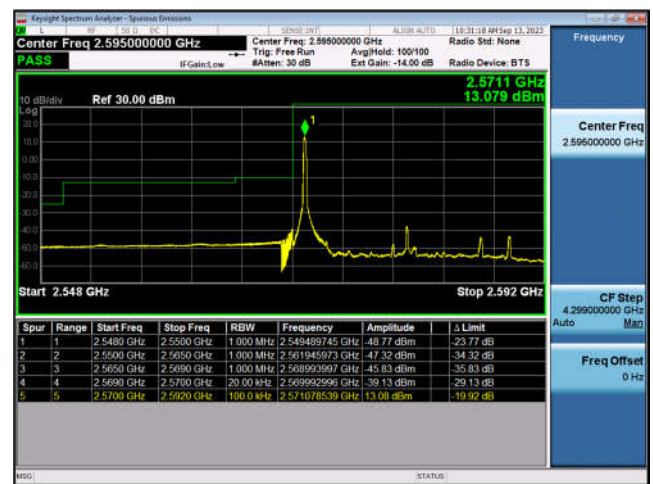

TDD38-20MHz-16QAM-LCH-1RB#0