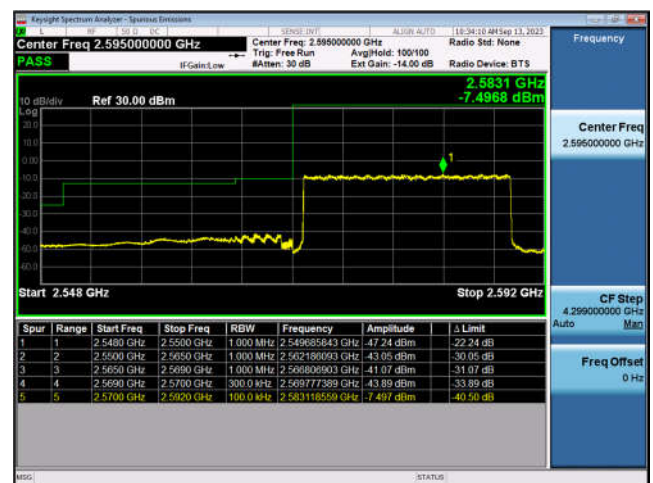

TDD38-5MHz-16QAM-HCH-25RB#0

TDD38-20MHz-QPSK-LCH-1RB#0

TDD38-20MHz-16QAM-LCH-1RB#0

TDD38-20MHz-QPSK-LCH-100RB#0

TDD38-20MHz-16QAM-LCH-100RB#0

TDD38-20MHz-QPSK-HCH-1RB#99

TDD38-20MHz-16QAM-HCH-1RB#99

TDD38-20MHz-QPSK-HCH-100RB#0