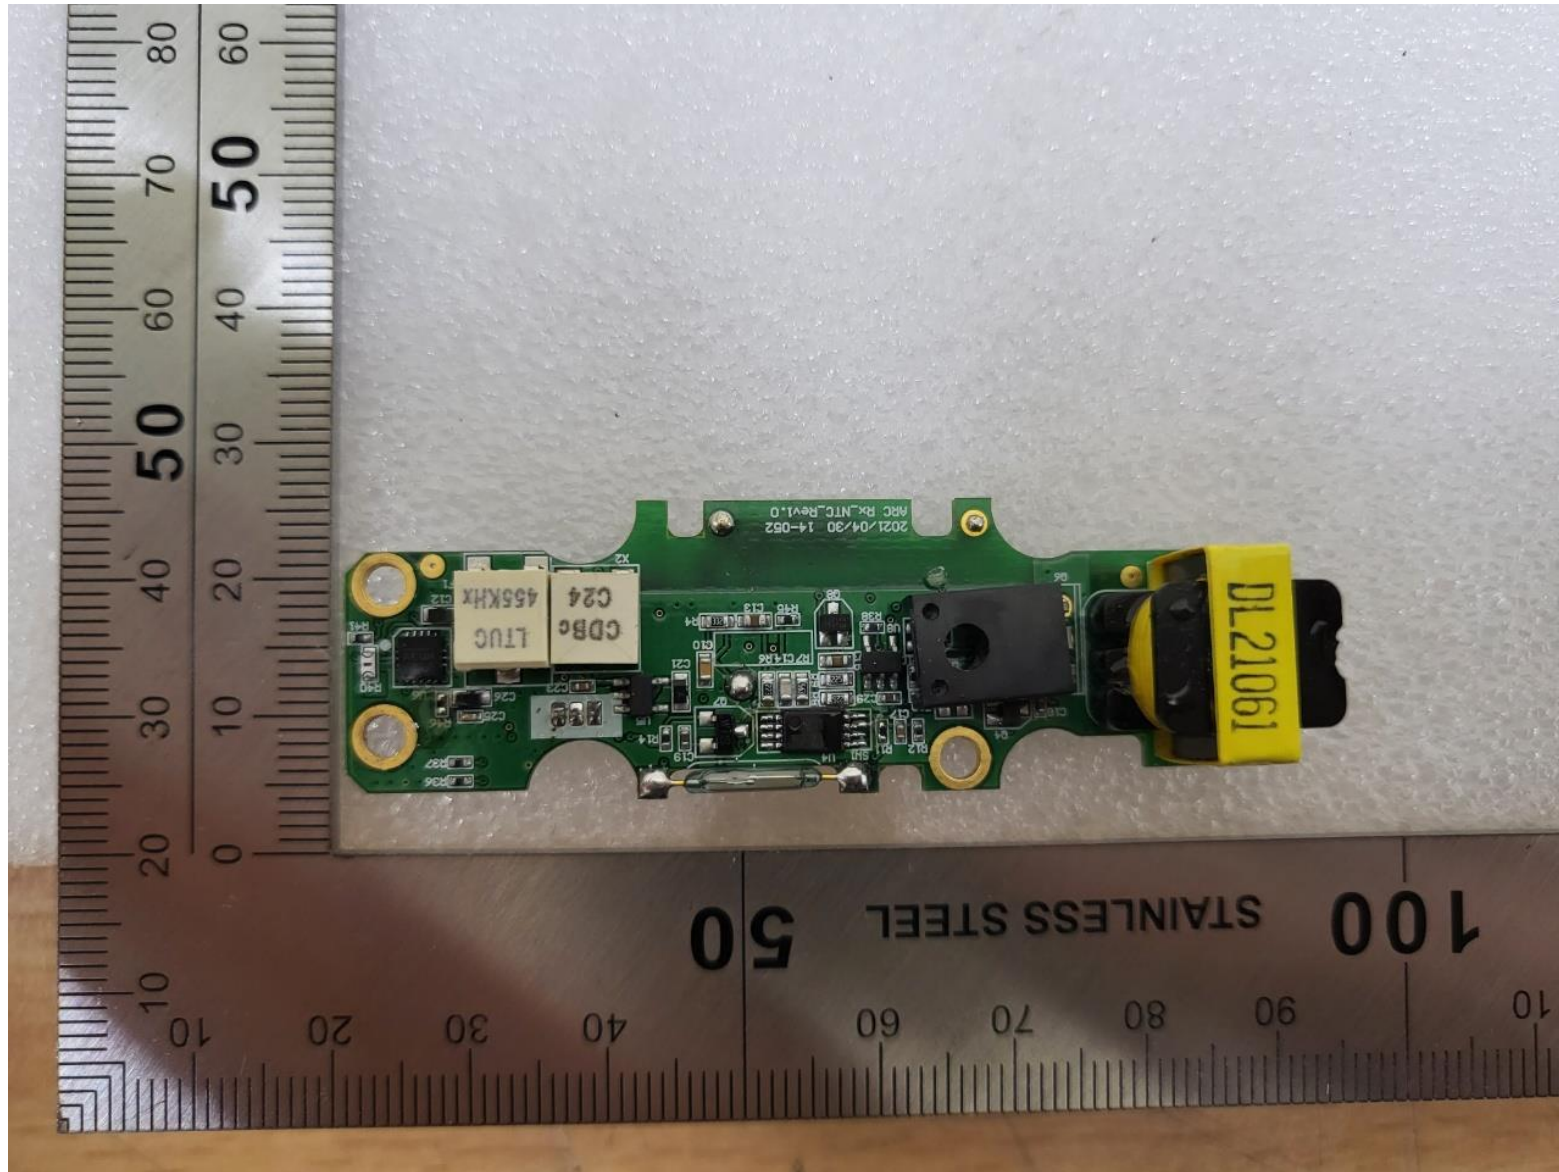

Internal Photo

Applicant Name : Dogtra Co., Ltd.

Product Name : DOG TRAINING DEVICE

Model Name : ARC

Inside

Main Board Front

Main Board Rear

Battery Front

Battery Rear

AC/DC Adapter Front

AC/DC Adapter Rear

AC/DC Adapter Label