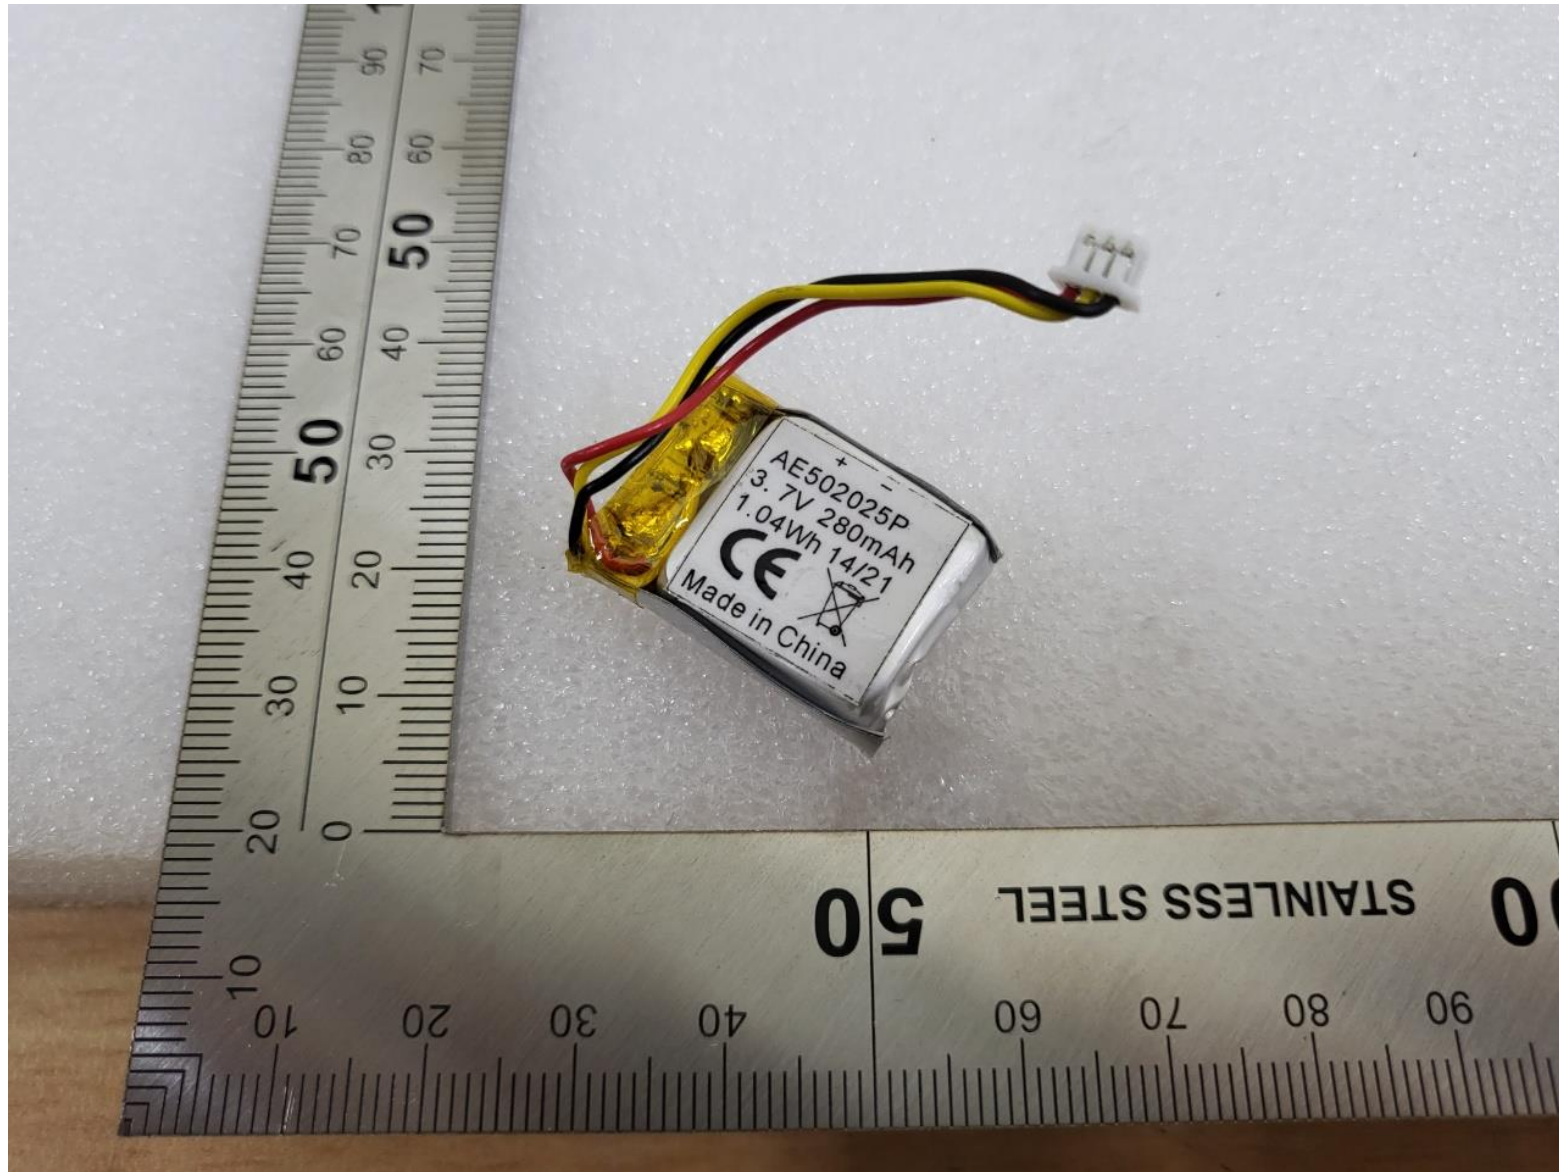

Internal Photo

Applicant Name : Dogtra Co., Ltd.

Product Name : DOG TRAINING DEVICE

Model Name : ARC

Inside

Main Board Front

Main Board Rear

Battery Front

Battery Rear

AC/DC Adapter Front

AC/DC Adapter Rear

AC/DC Adapter Label