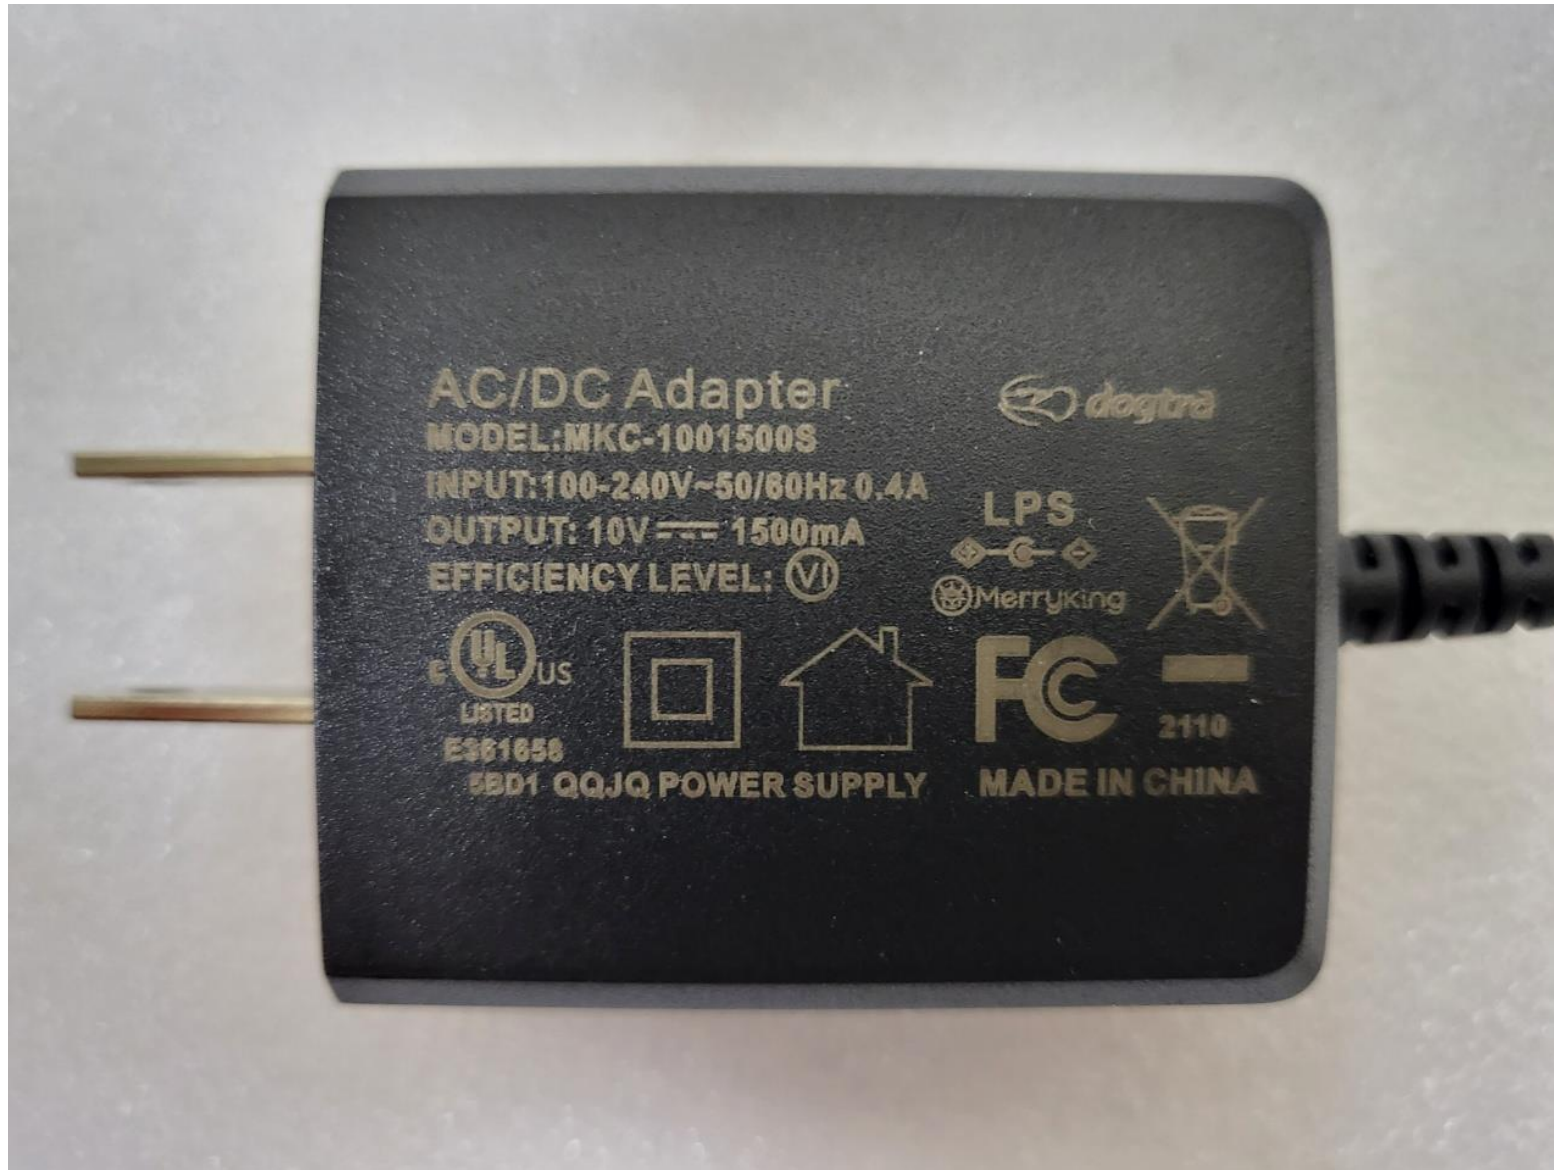

Internal Photo

Applicant Name : Dogtra Co., Ltd.

Product Name : DOG TRAINING DEVICE

Model Name : ARC

Inside

Main Board Front

Main Board Rear

Battery Front

Battery Rear

AC/DC Adapter Front

AC/DC Adapter Rear

AC/DC Adapter Label