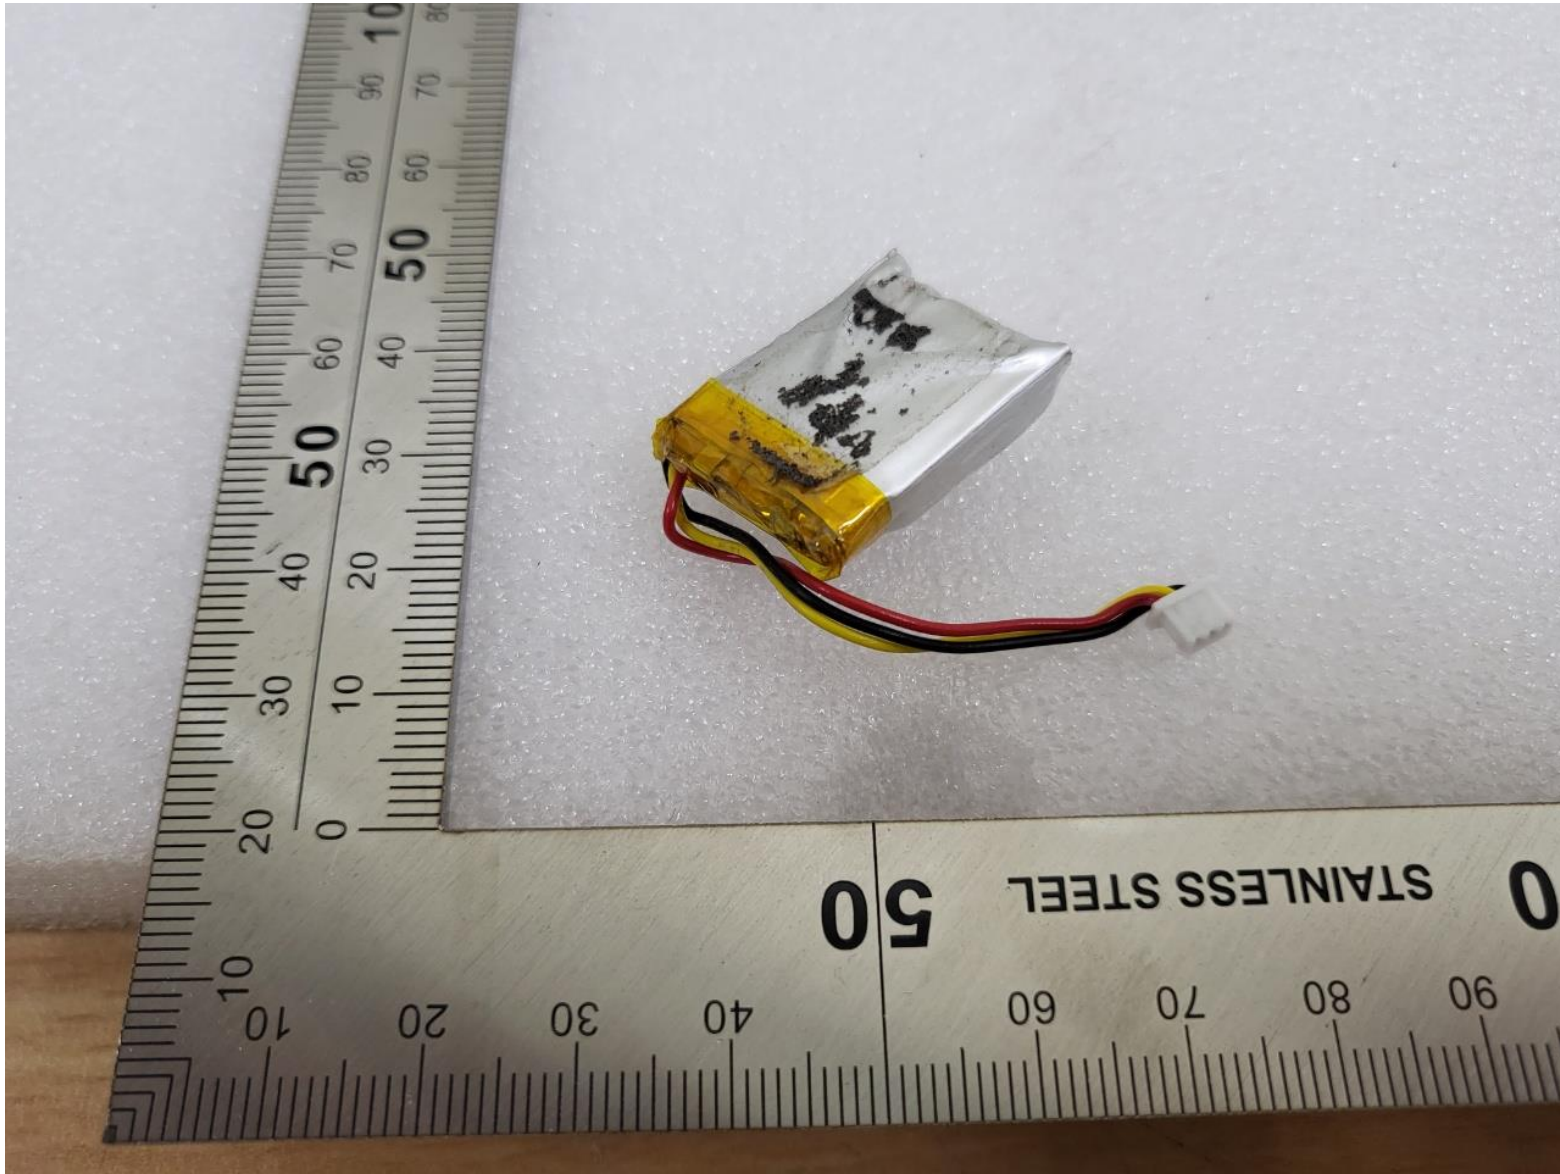

Internal Photo

Applicant Name : Dogtra Co., Ltd.

Product Name : DOG TRAINING DEVICE

Model Name : ARC

Inside

Main Board Front

Main Board Rear

Battery Front

Battery Rear

AC/DC Adapter Front

AC/DC Adapter Rear

AC/DC Adapter Label