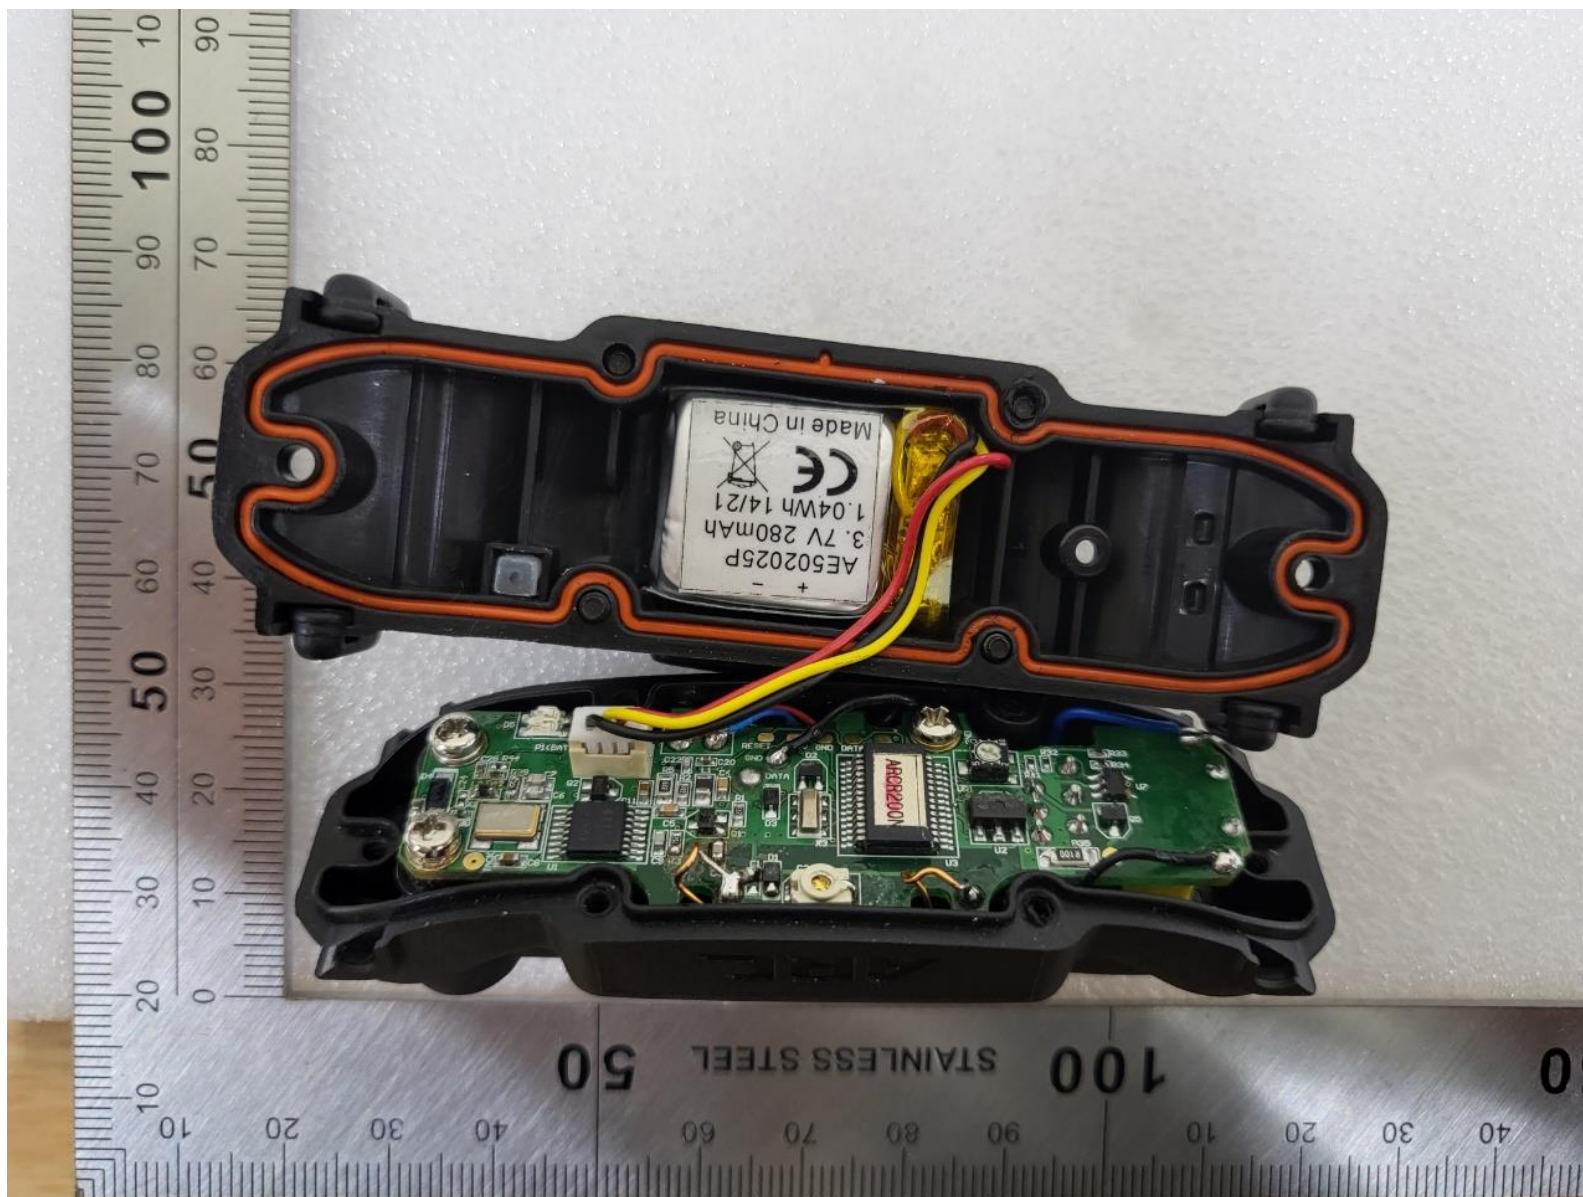

Internal Photo

Applicant Name : Dogtra Co., Ltd.

Product Name : DOG TRAINING DEVICE

Model Name : ARC

Inside

Main Board Front

Main Board Rear

Battery Front

Battery Rear

AC/DC Adapter Front

AC/DC Adapter Rear

AC/DC Adapter Label